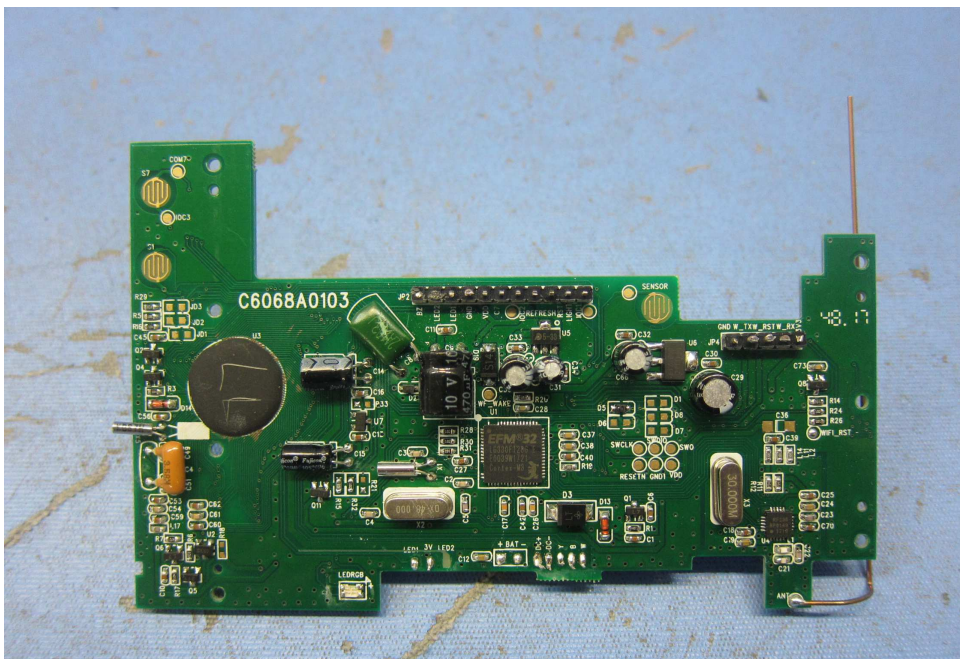

INTERTEK TESTING SERVICE

Report No.: 17120739HKG-001

Equipment Photographs

(Internal)

INTERTEK TESTING SERVICE

Report No.: 17120739HKG-001

Equipment Photographs

(Internal)