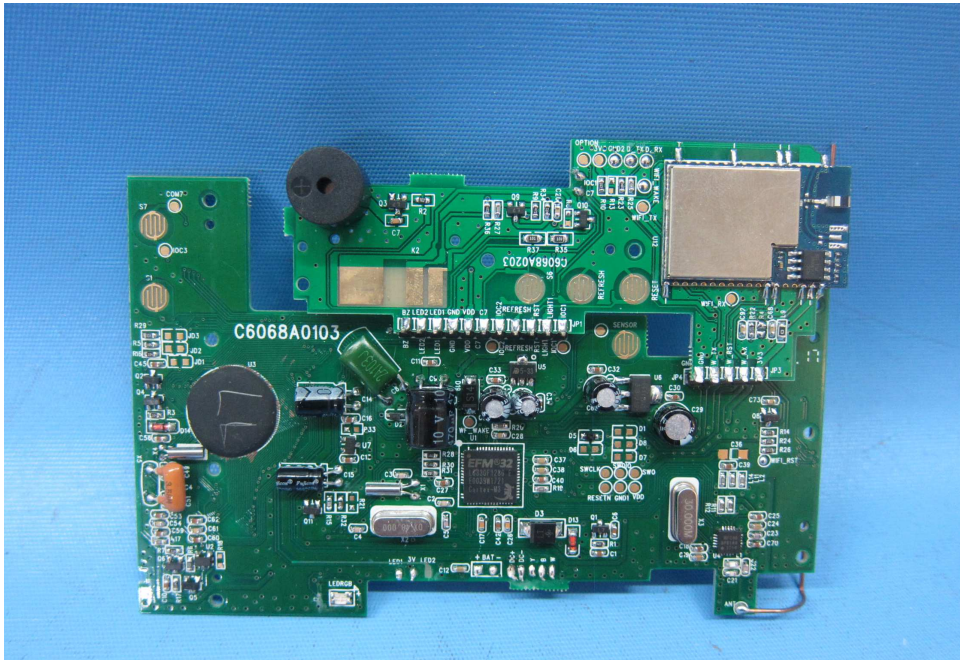

INTERTEK TESTING SERVICE

Report No.: 17120739HKG-001

Equipment Photographs

(Internal)

INTERTEK TESTING SERVICE

Report No.: 17120739HKG-001

Equipment Photographs

(Internal)