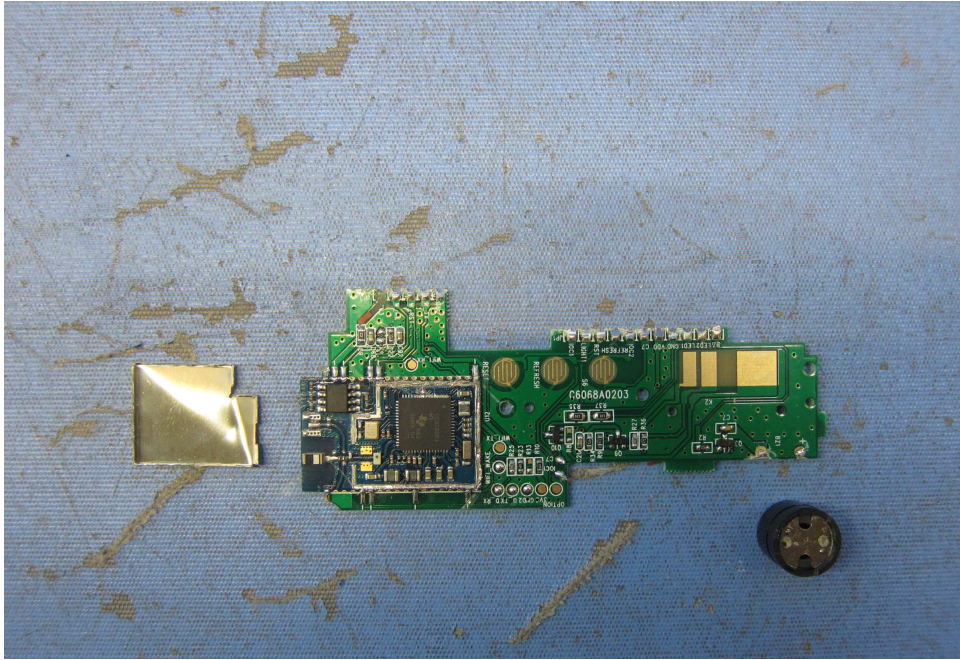

INTERTEK TESTING SERVICE

Report No.: 17120739HKG-001

Equipment Photographs

(Internal)

INTERTEK TESTING SERVICE

Report No.: 17120739HKG-001

Equipment Photographs

(Internal)

INTERTEK TESTING SERVICE

Report No.: 17120739HKG-001

Equipment Photographs

(Internal)