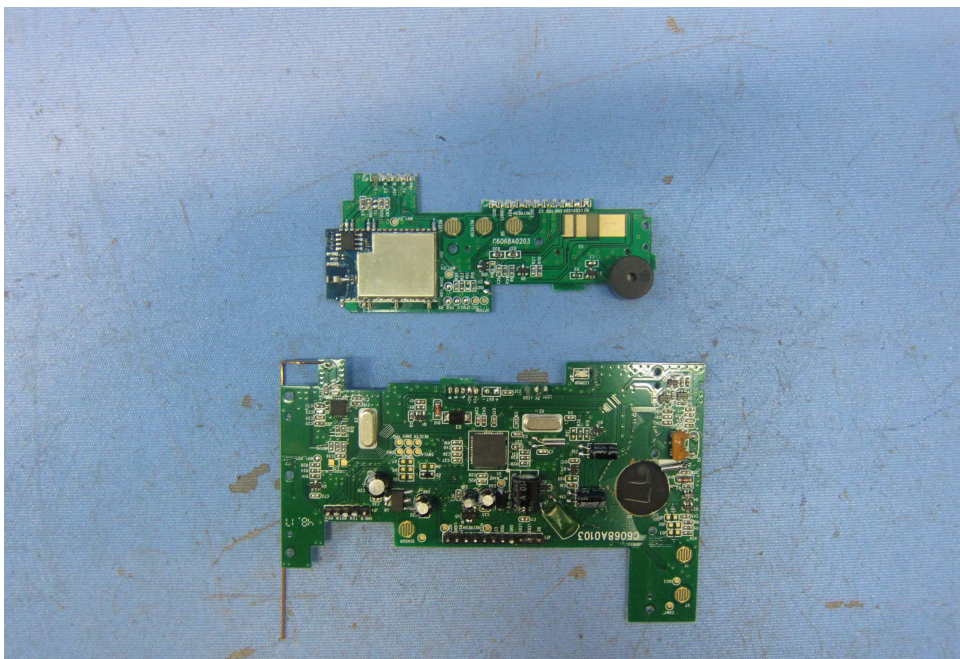

INTERTEK TESTING SERVICE

Report No.: 17120739HKG-001

Equipment Photographs

(Internal)

INTERTEK TESTING SERVICE

Report No.: 17120739HKG-001

Equipment Photographs

(Internal)

INTERTEK TESTING SERVICE

Report No.: 17120739HKG-001

Equipment Photographs

(Internal)