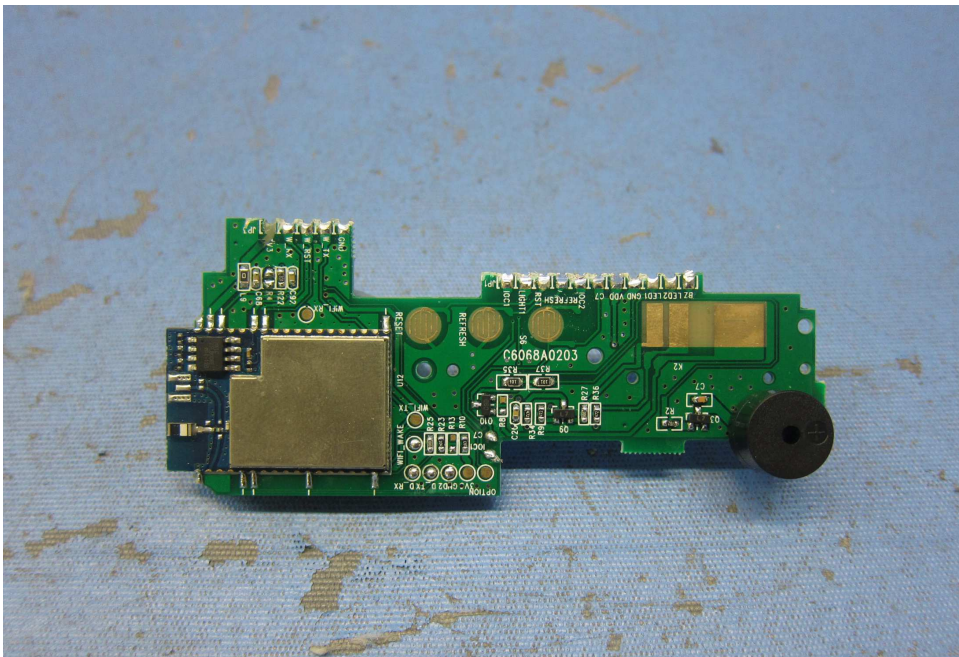

INTERTEK TESTING SERVICE

Report No.: 17120739HKG-001

Equipment Photographs

(Internal)

INTERTEK TESTING SERVICE

Report No.: 17120739HKG-001

Equipment Photographs

(Internal)