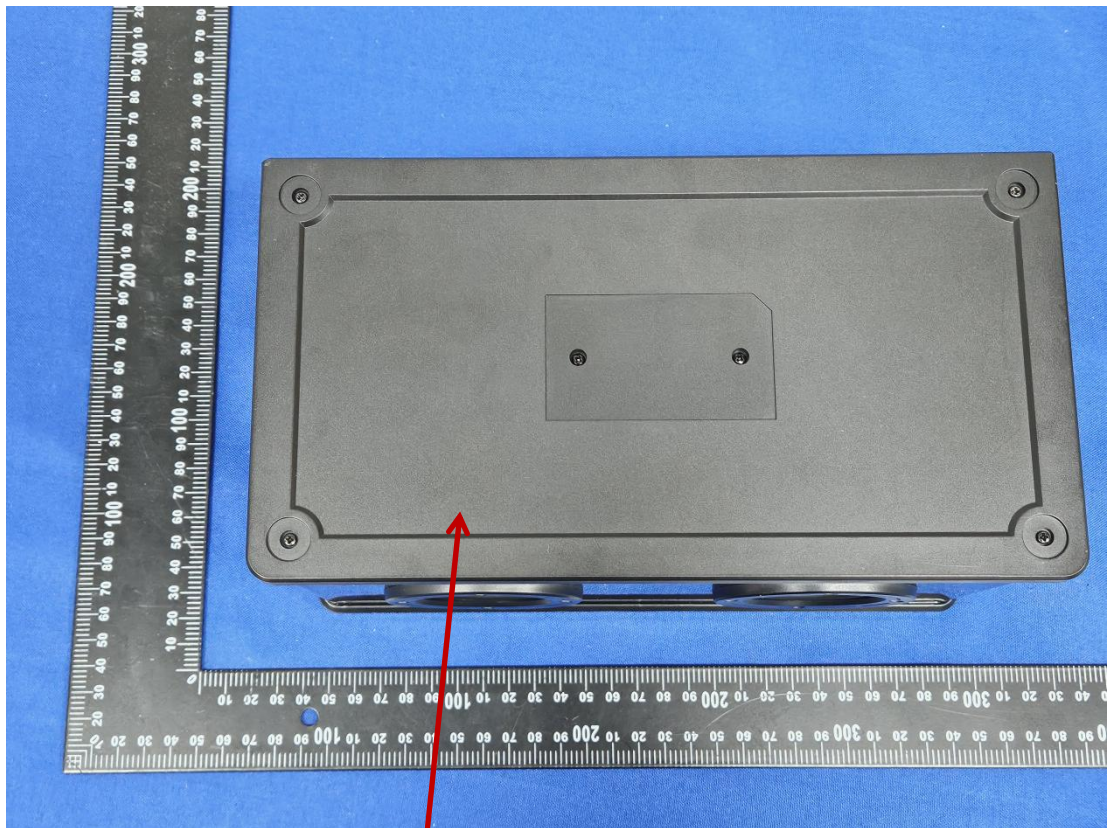

Label:

Wireless Speaker

Model: SPK-RETCR-BLK

FCC ID: 2ALZ3-SPK-RETCR-BLK