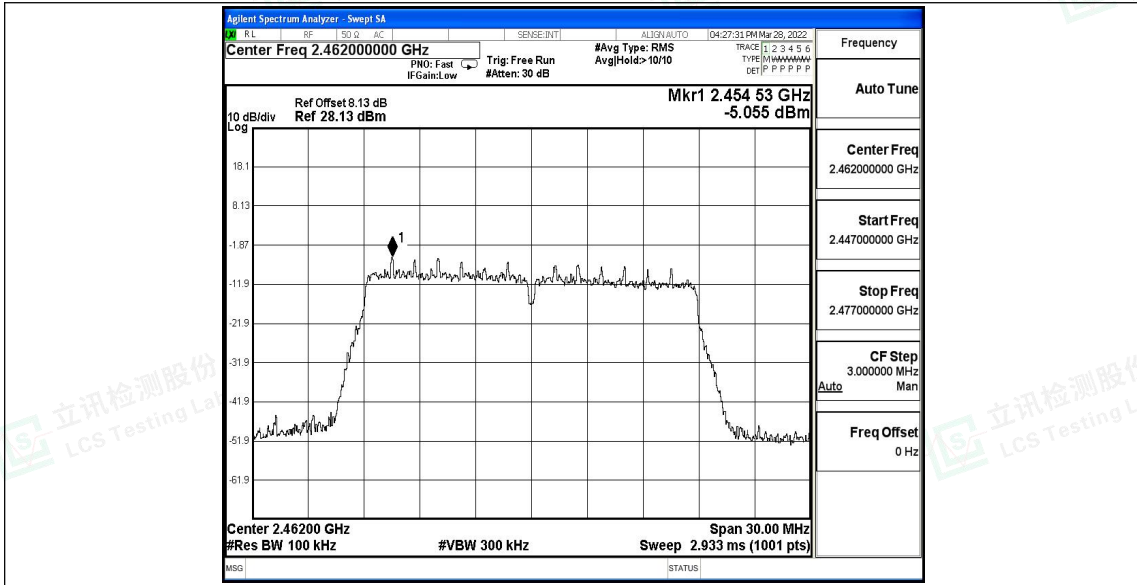

11N20SISO_Ant1_2462_0~Reference

11N20SISO_Ant1_2462_30~1000