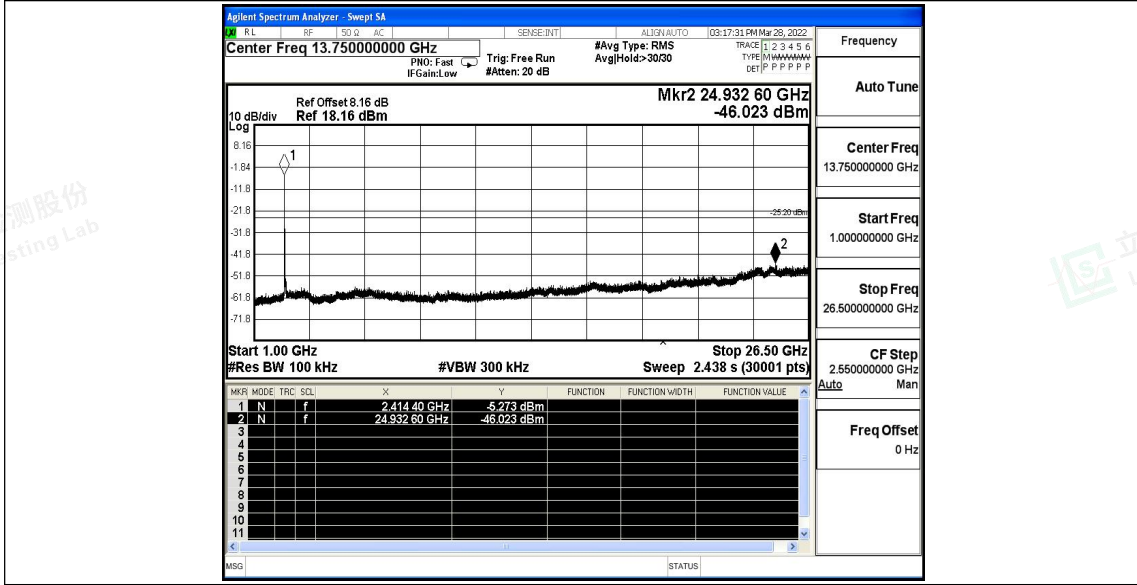

11G_Ant1_2412_1000~26500

11G_Ant1_2437_0~Reference

Shenzhen LCS Compliance Testing Laboratory Ltd.

Add: 101, 201 Bldg A & 301 Bldg C, Juji Industrial Park Yabianxueziwei, Shajing Street, Baoan District, Shenzhen, 518000, China

Tel: +(86) 0755-82591330 | E-mail: webmaster@lcs-cert.com | Web: www.lcs-cert.com

Scan code to check authenticity