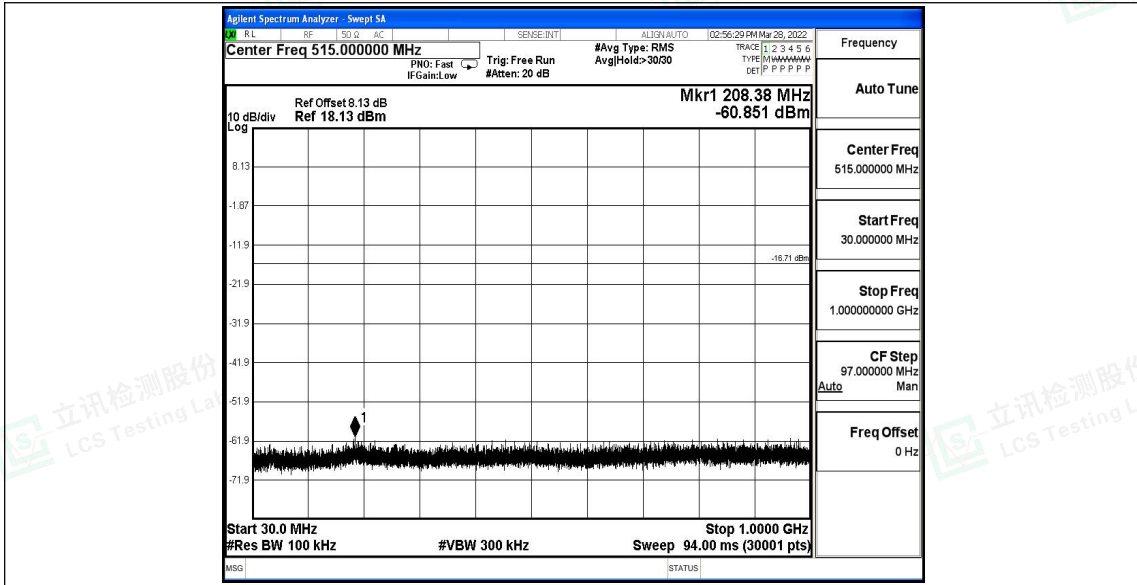

11B_Ant1_2437_30~1000

11B_Ant1_2437_1000~26500