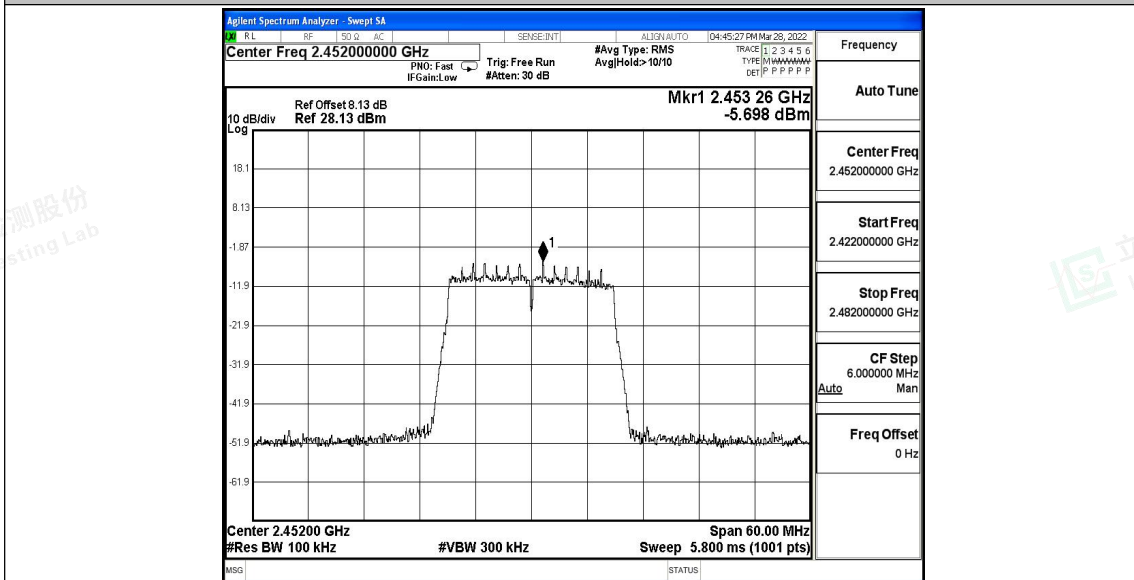

Scan code to check authenticity

11N40SISO\_Ant1\_2437\_30~1000

11N40SISO\_Ant1\_2437\_1000~26500

11N40SISO\_Ant1\_2452\_0~Reference

11N40SISO\_Ant1\_2452\_30~1000

Shenzhen LCS Compliance Testing Laboratory Ltd.