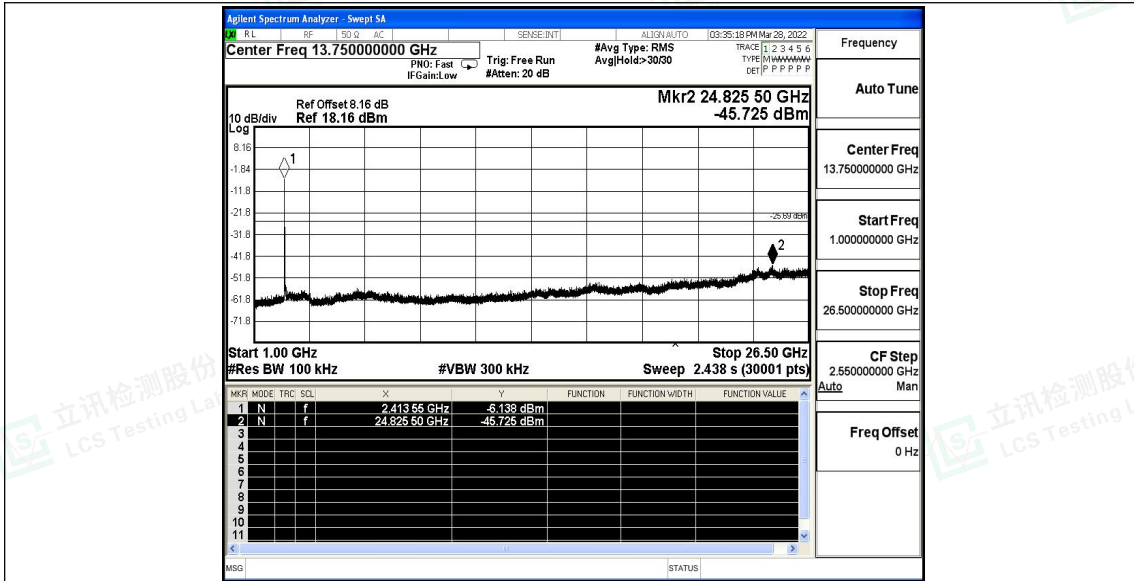

11N20SISO_Ant1_2412_1000~26500

11N20SISO_Ant1_2437_0~Reference