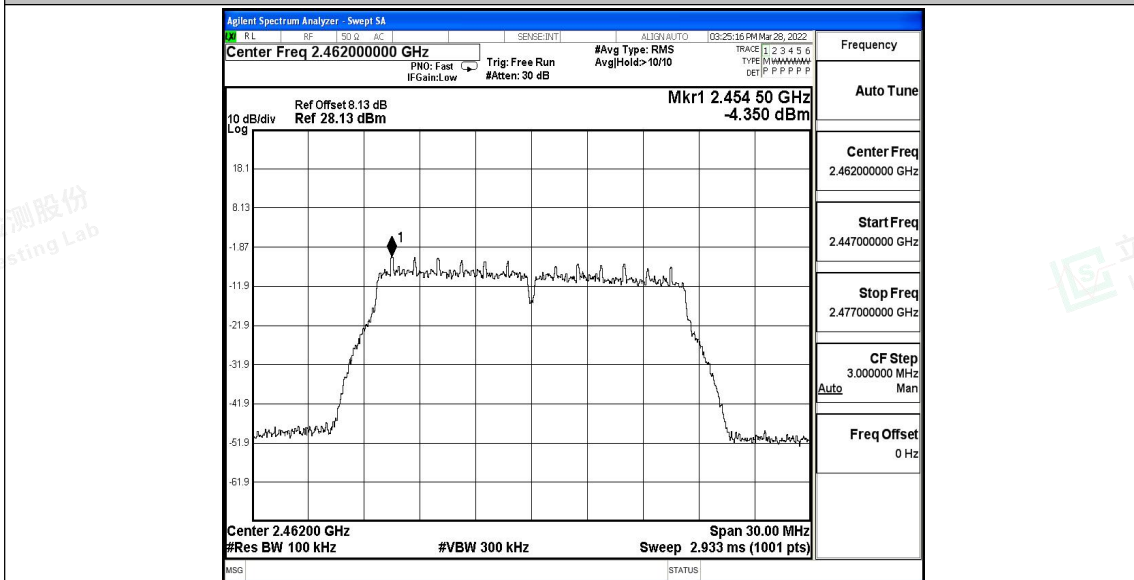

Scan code to check authenticity

11G\_Ant1\_2462\_0~Reference

11G\_Ant1\_2462\_30~1000

Shenzhen LCS Compliance Testing Laboratory Ltd.

Add: 101, 201 Bldg A & 301 Bldg C, Juji Industrial Park Yabianxueziwei, Shajing Street, Baoan District, Shenzhen, 518000, China