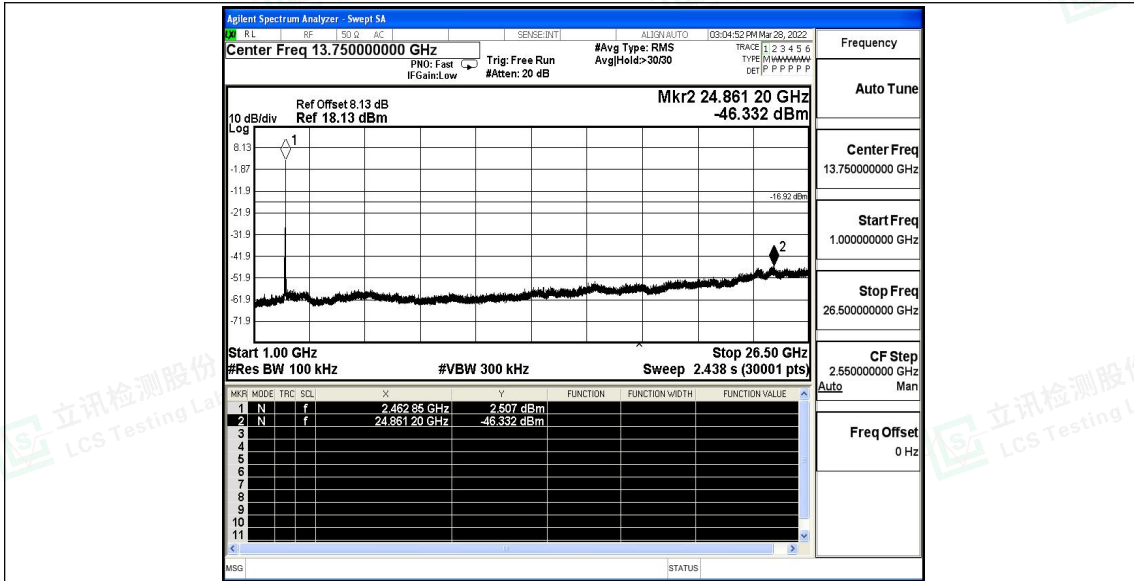

11B_Ant1_2462_1000~26500

11G_Ant1_2412_0~Reference