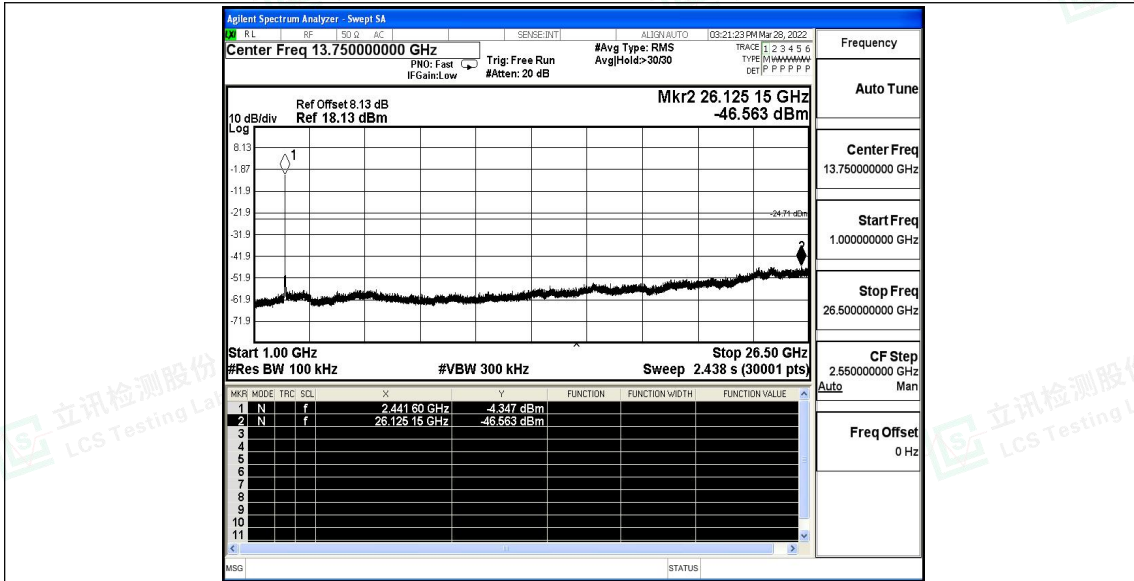

11G_Ant1_2437_1000~26500

11G_Ant1_2462_0~Reference