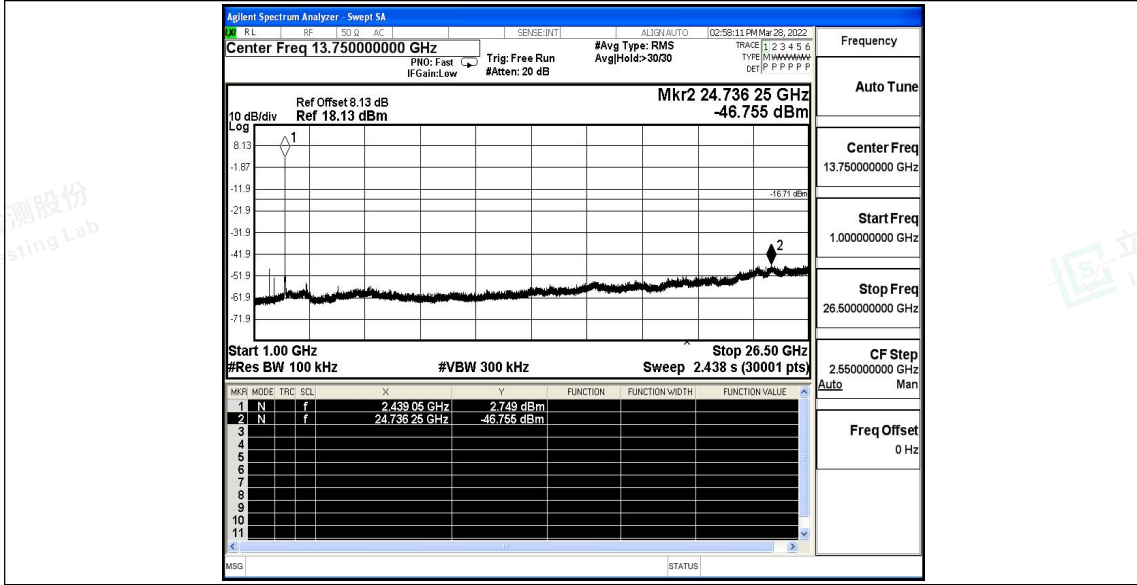

11B_Ant1_2437_1000~26500

11B_Ant1_2462_0~Reference

Shenzhen LCS Compliance Testing Laboratory Ltd.

Add: 101, 201 Bldg A & 301 Bldg C, Juji Industrial Park Yabianxueziwei, Shajing Street, Baoan District, Shenzhen, 518000, China

Tel: +(86) 0755-82591330 | E-mail: webmaster@lcs-cert.com | Web: www.lcs-cert.com

Scan code to check authenticity