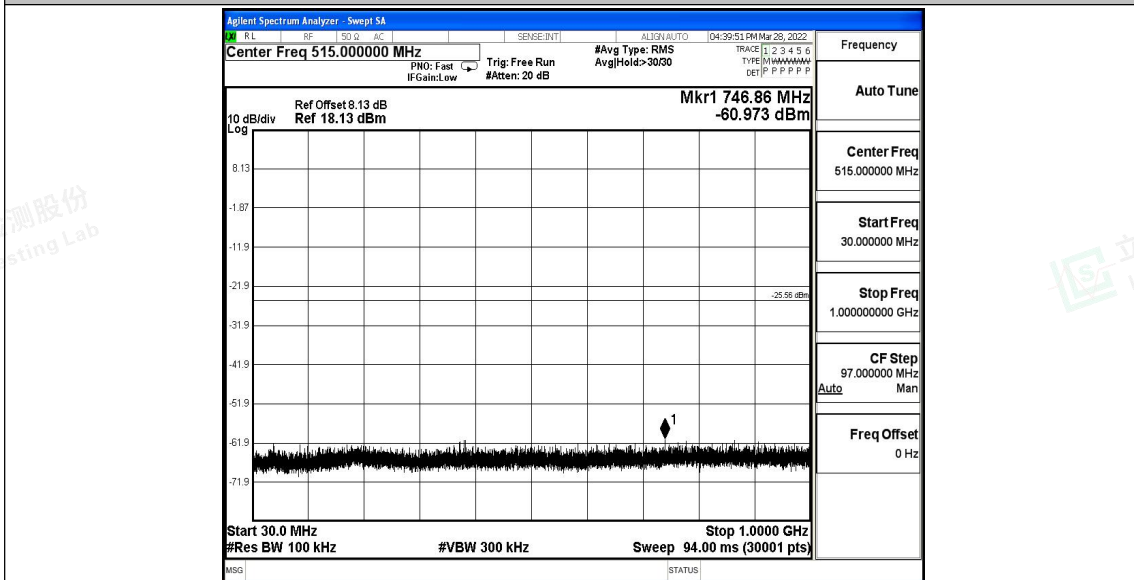

Scan code to check authenticity

11N40SISO\_Ant1\_2437\_30~1000

11N40SISO\_Ant1\_2437\_1000~26500

11N40SISO\_Ant1\_2452\_0~Reference

11N40SISO\_Ant1\_2452\_30~1000

Shenzhen LCS Compliance Testing Laboratory Ltd.