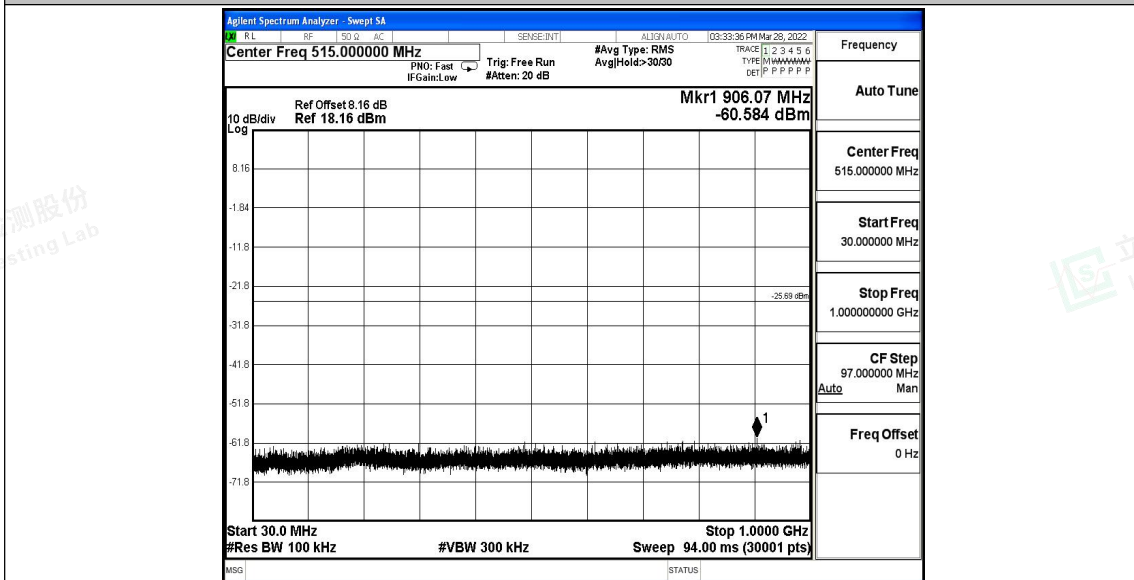

Scan code to check authenticity

11N20SISO\_Ant1\_2412\_30~1000

11N20SISO\_Ant1\_2412\_1000~26500

Shenzhen LCS Compliance Testing Laboratory Ltd.

Add: 101, 201 Bldg A & 301 Bldg C, Juji Industrial Park Yabianxueziwei, Shajing Street, Baoan District, Shenzhen, 518000, China