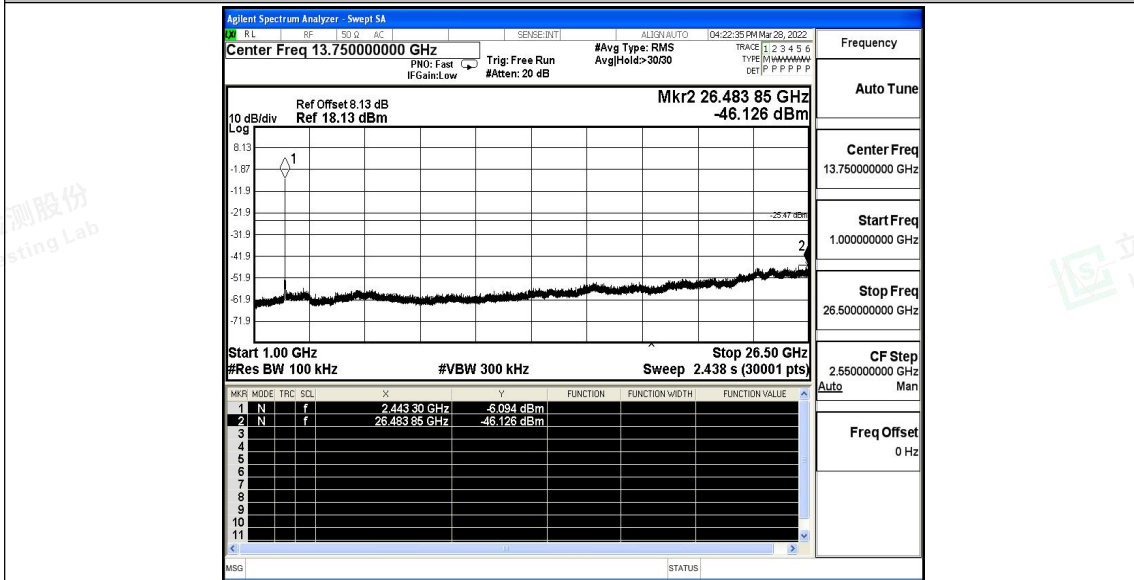

11N20SISO_Ant1_2437_1000~26500

11N20SISO_Ant1_2462_0~Reference

Shenzhen LCS Compliance Testing Laboratory Ltd.

Add: 101, 201 Bldg A & 301 Bldg C, Juji Industrial Park Yabianxueziwei, Shajing Street, Baoan District, Shenzhen, 518000, China

Tel: +(86) 0755-82591330 | E-mail: webmaster@lcs-cert.com | Web: www.lcs-cert.com

Scan code to check authenticity