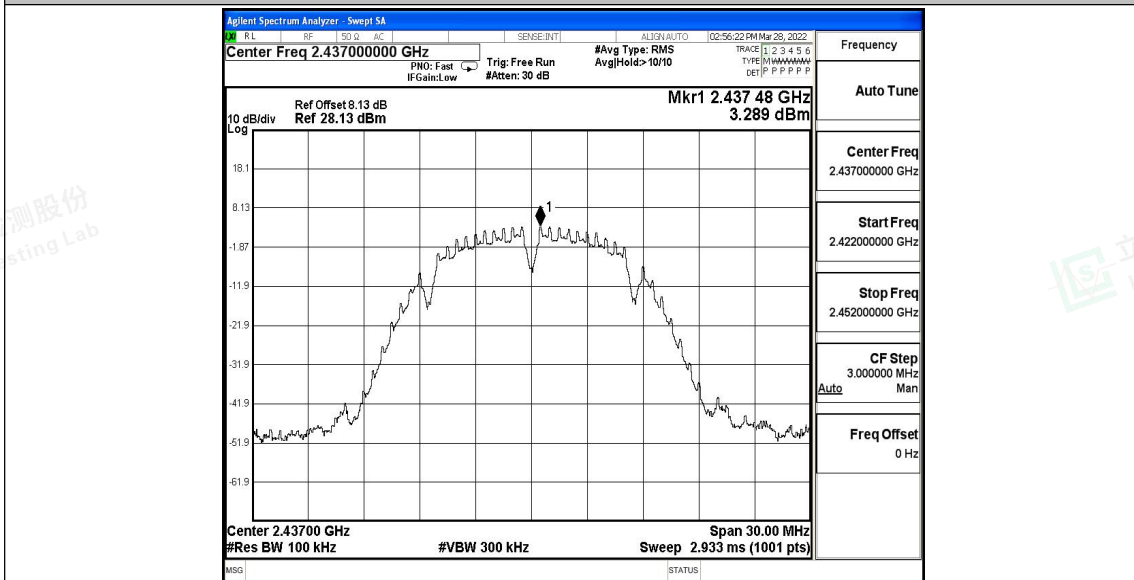

11B\_Ant1\_2437\_0~Reference

11B\_Ant1\_2437\_30~1000

Shenzhen LCS Compliance Testing Laboratory Ltd.

Add: 101, 201 Bldg A & 301 Bldg C, Juji Industrial Park Yabianxueziwei, Shajing Street, Baoan District, Shenzhen, 518000, China