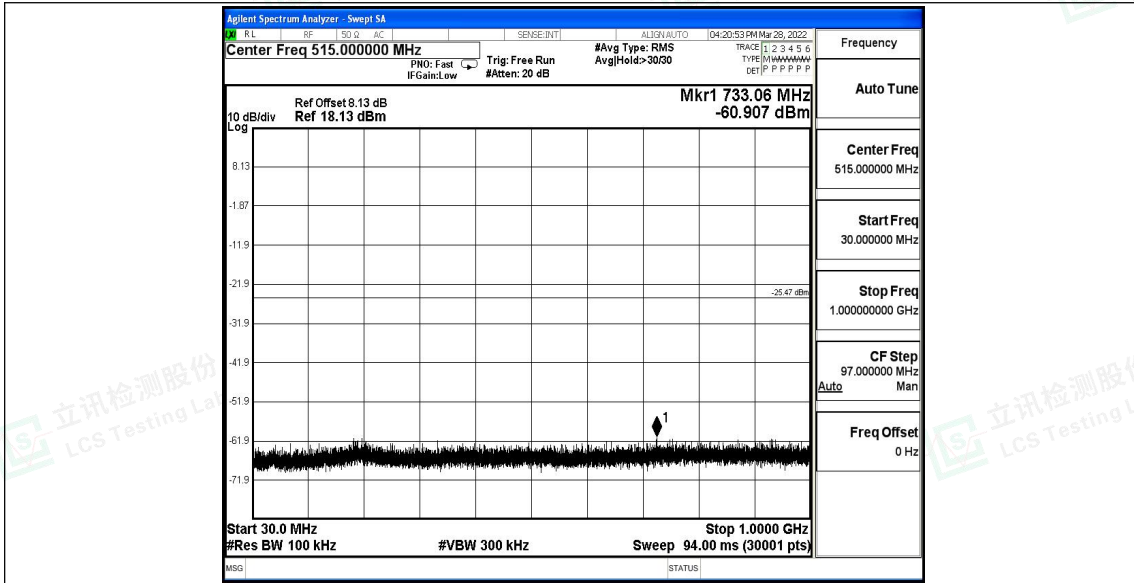

11N20SISO_Ant1_2437_30~1000

11N20SISO_Ant1_2437_1000~26500