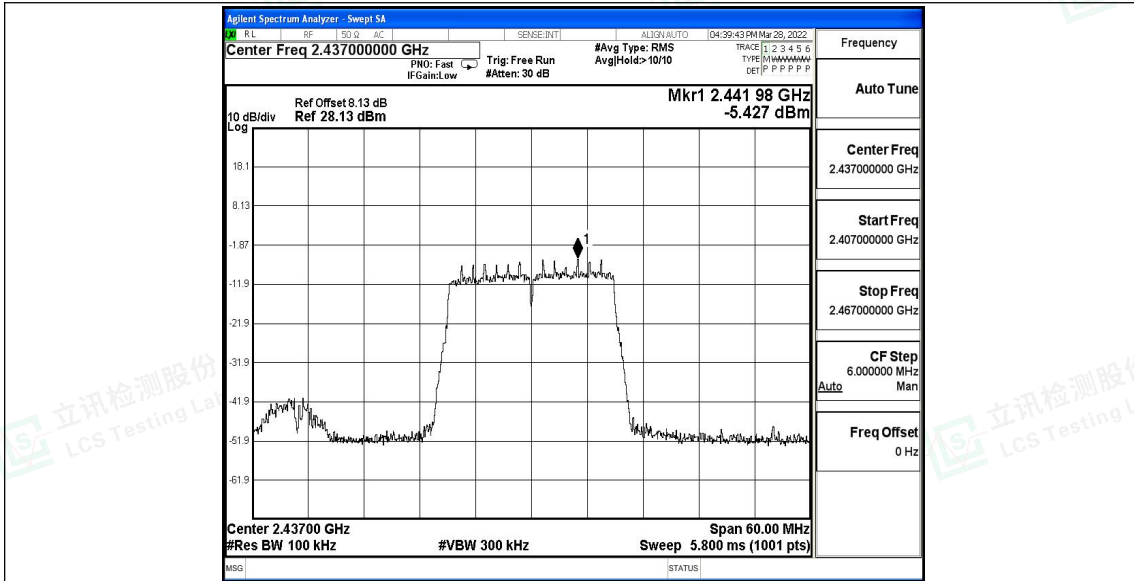

11N40SISO_Ant1_2437_0~Reference

11N40SISO_Ant1_2437_30~1000