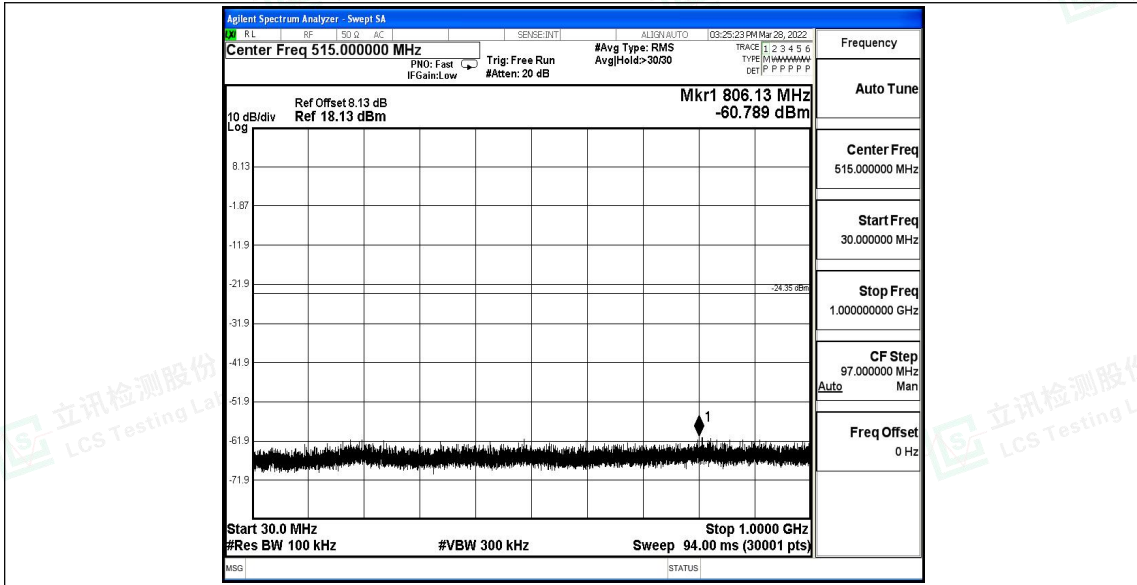

11G_Ant1_2462_30~1000

11G_Ant1_2462_1000~26500