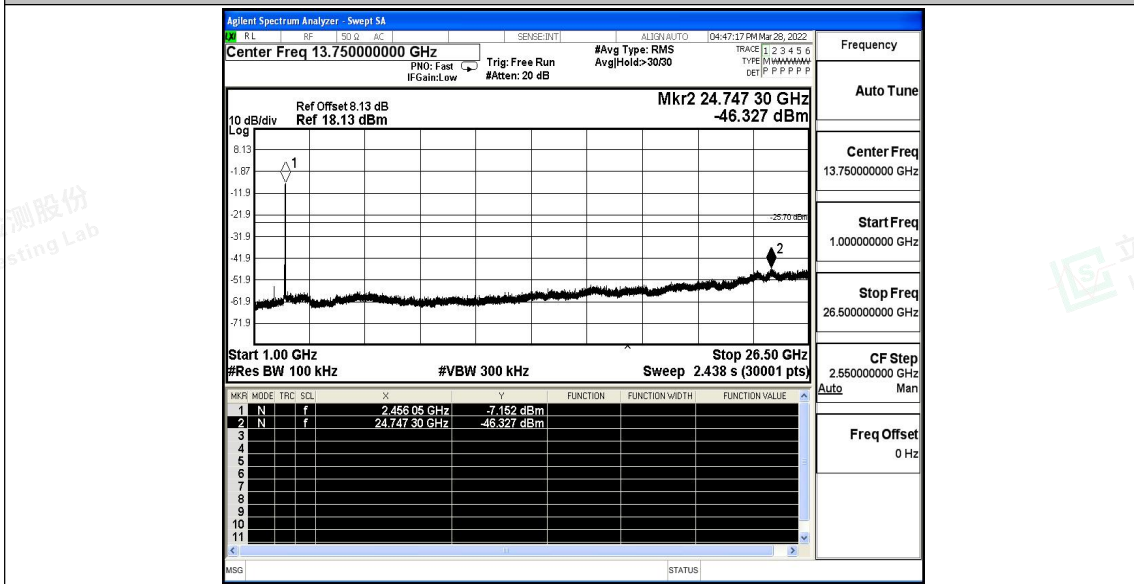

11N40SISO_Ant1_2452_1000~26500

Shenzhen LCS Compliance Testing Laboratory Ltd.

Add: 101, 201 Bldg A & 301 Bldg C, Juji Industrial Park Yabianxueziwei, Shajing Street, Baoan District, Shenzhen, 518000, China

Tel: +(86) 0755-82591330 | E-mail: webmaster@lcs-cert.com | Web: www.lcs-cert.com

Scan code to check authenticity