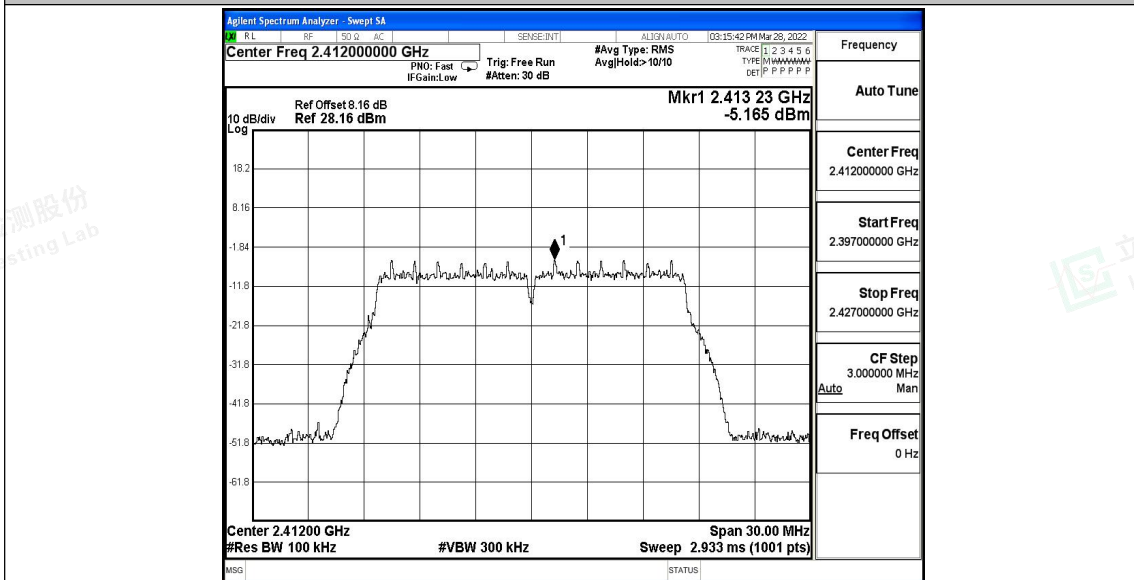

11G_Ant1_2412_0~Reference

11G_Ant1_2412_30~1000

Shenzhen LCS Compliance Testing Laboratory Ltd.

Add: 101, 201 Bldg A & 301 Bldg C, Juji Industrial Park Yabianxueziwei, Shajing Street, Baoan District, Shenzhen, 518000, China

Tel: +(86) 0755-82591330 | E-mail: webmaster@lcs-cert.com | Web: www.lcs-cert.com

Scan code to check authenticity