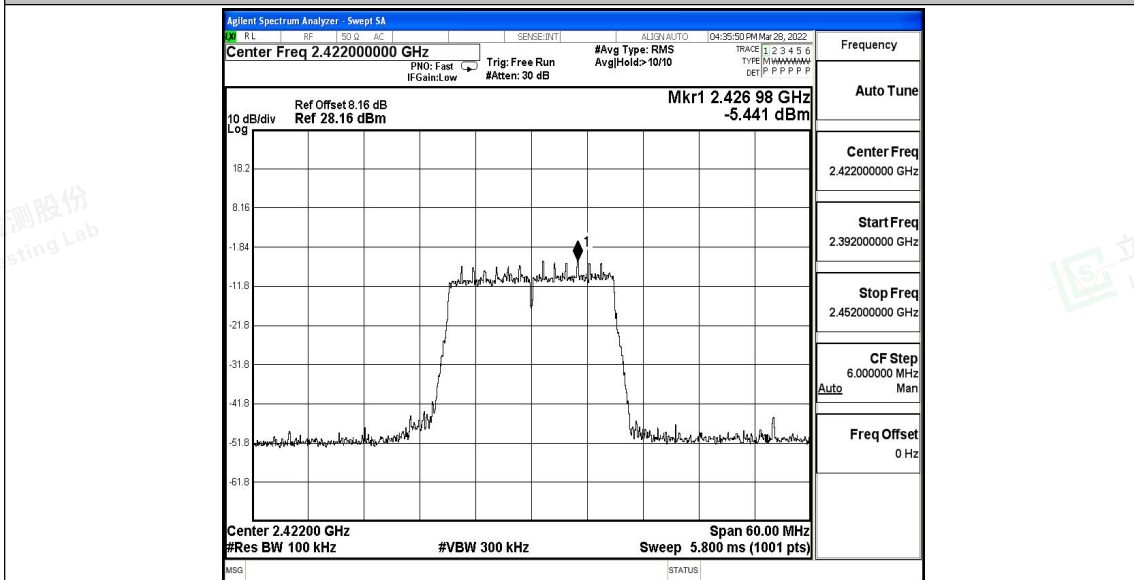

11N40SISO_Ant1_2422_0~Reference

11N40SISO_Ant1_2422_30~1000

Shenzhen LCS Compliance Testing Laboratory Ltd.

Add: 101, 201 Bldg A & 301 Bldg C, Juji Industrial Park Yabianxueziwei, Shajing Street, Baoan District, Shenzhen, 518000, China

Tel: +(86) 0755-82591330 | E-mail: webmaster@lcs-cert.com | Web: www.lcs-cert.com

Scan code to check authenticity