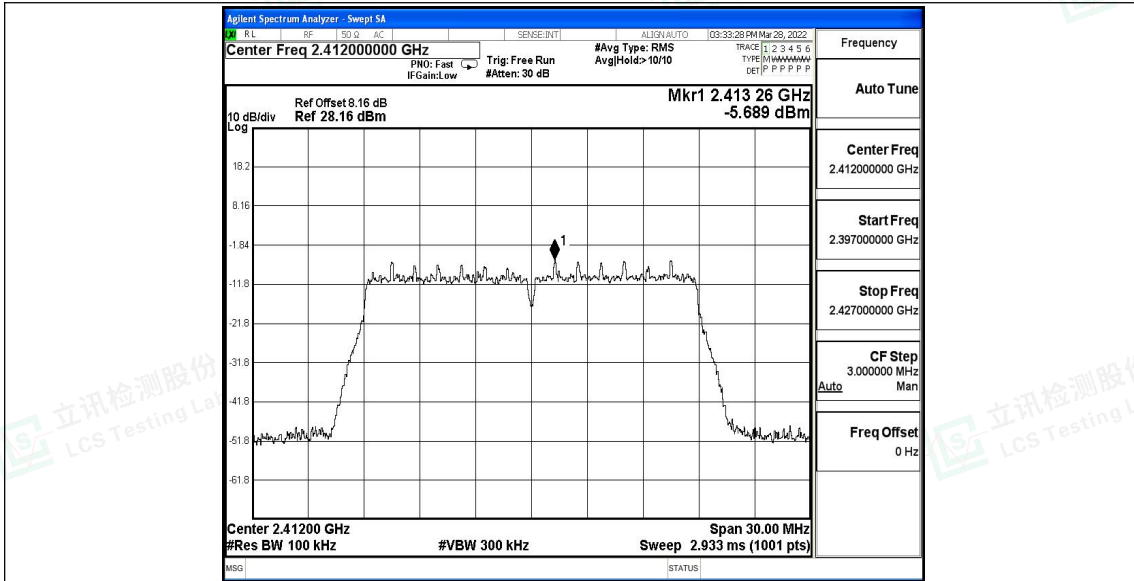

11N20SISO_Ant1_2412_0~Reference

11N20SISO_Ant1_2412_30~1000