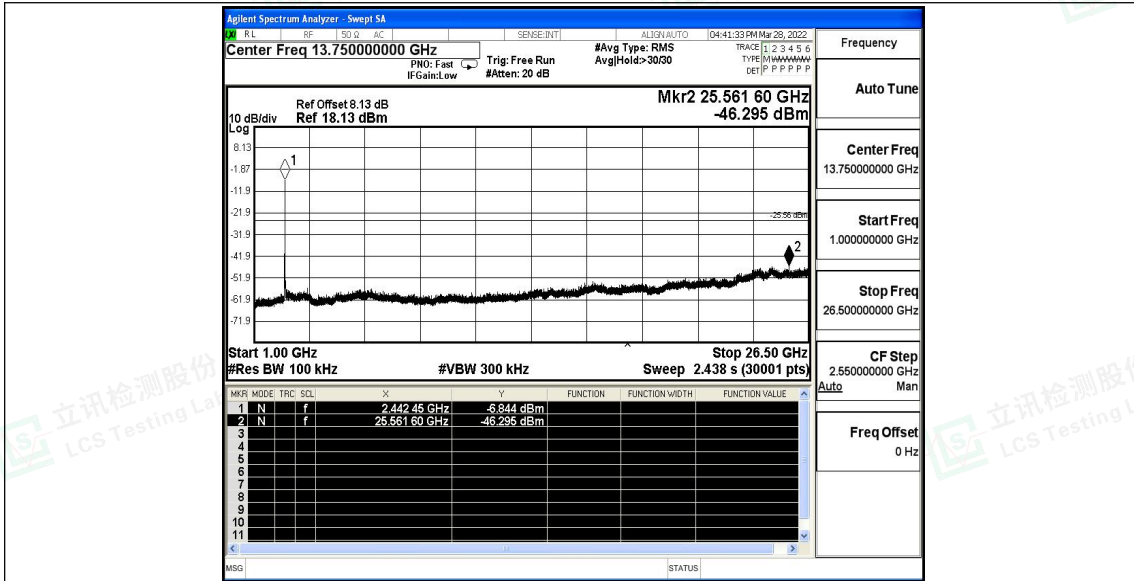

Scan code to check authenticity

11N40SISO\_Ant1\_2437\_30~1000

11N40SISO\_Ant1\_2437\_1000~26500

11N40SISO\_Ant1\_2452\_0~Reference

11N40SISO\_Ant1\_2452\_30~1000

Shenzhen LCS Compliance Testing Laboratory Ltd.