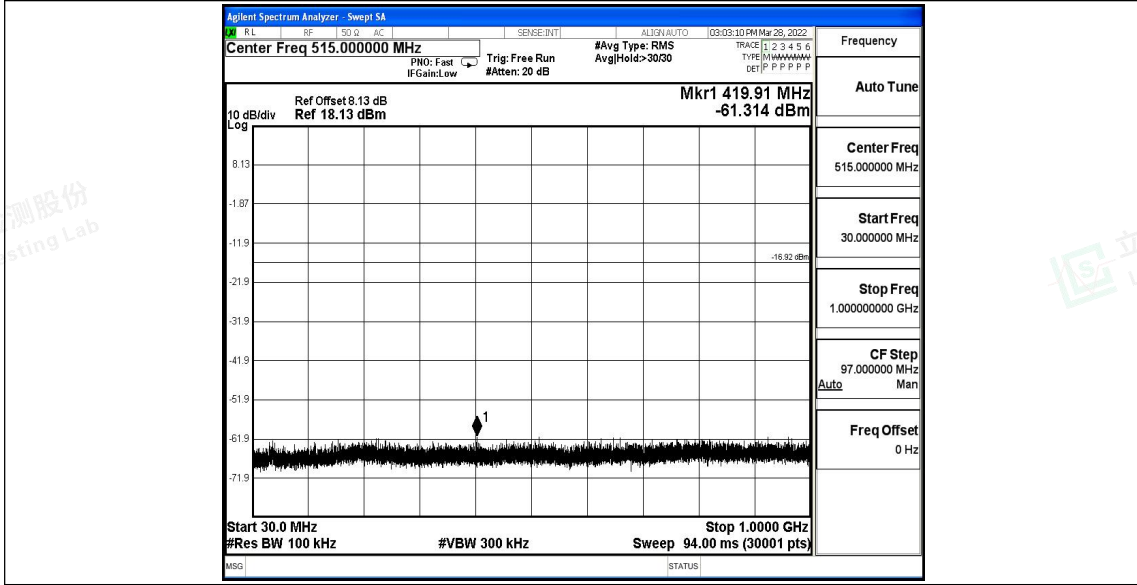

11B_Ant1_2462_30~1000

11B_Ant1_2462_1000~26500

Shenzhen LCS Compliance Testing Laboratory Ltd.

Add: 101, 201 Bldg A & 301 Bldg C, Juji Industrial Park Yabianxueziwei, Shajing Street, Baoan District, Shenzhen, 518000, China

Tel: +(86) 0755-82591330 | E-mail: webmaster@lcs-cert.com | Web: www.lcs-cert.com

Scan code to check authenticity