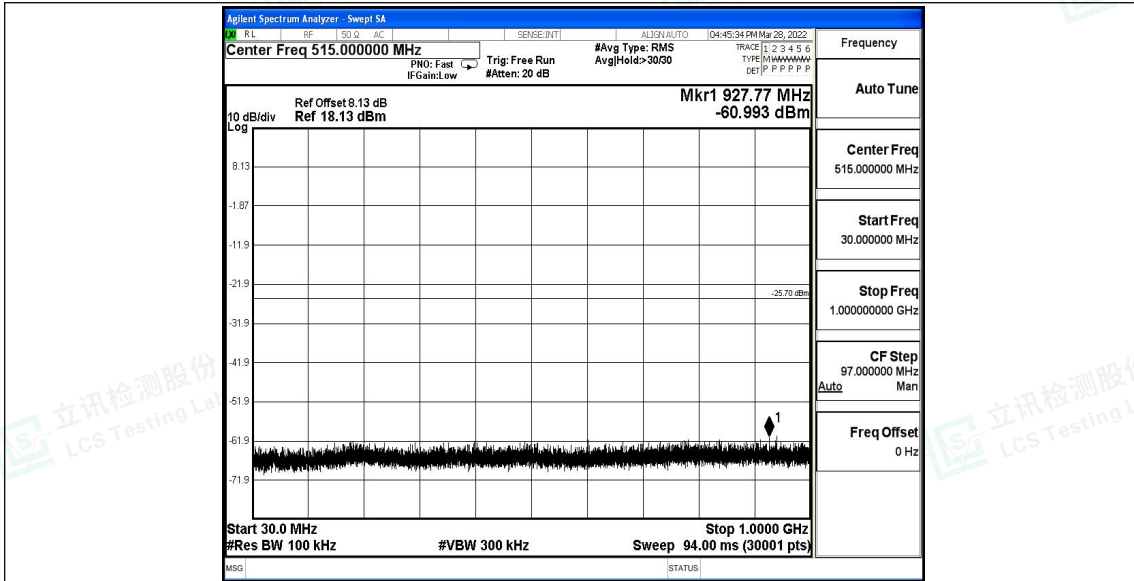

11N40SISO_Ant1_2452_30~1000

11N40SISO_Ant1_2452_1000~26500