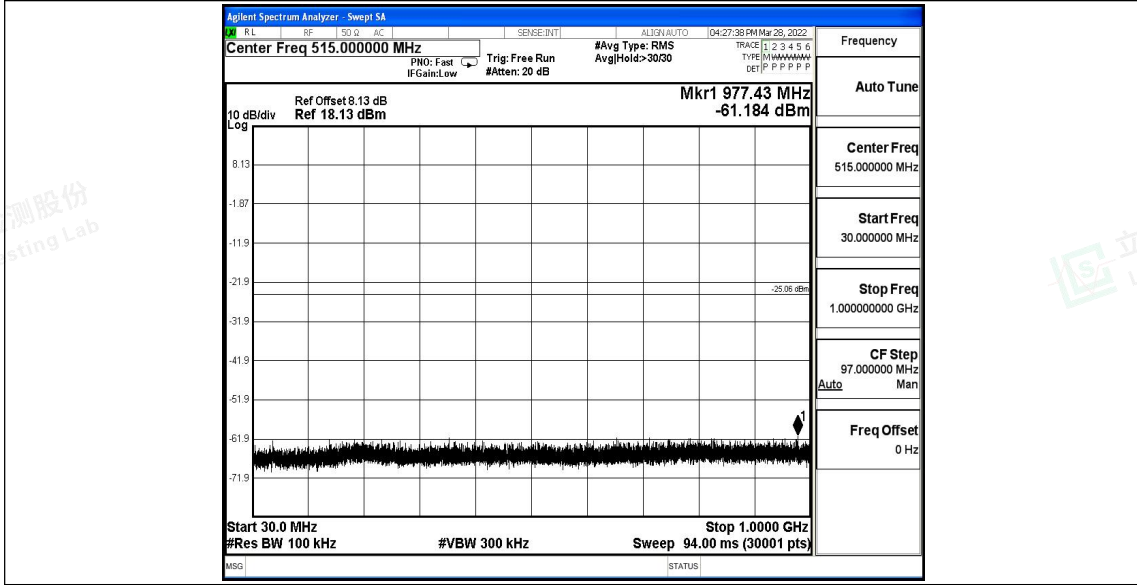

11N20SISO_Ant1_2462_30~1000

11N20SISO_Ant1_2462_1000~26500

Shenzhen LCS Compliance Testing Laboratory Ltd.

Add: 101, 201 Bldg A & 301 Bldg C, Juji Industrial Park Yabianxueziwei, Shajing Street, Baoan District, Shenzhen, 518000, China

Tel: +(86) 0755-82591330 | E-mail: webmaster@lcs-cert.com | Web: www.lcs-cert.com

Scan code to check authenticity