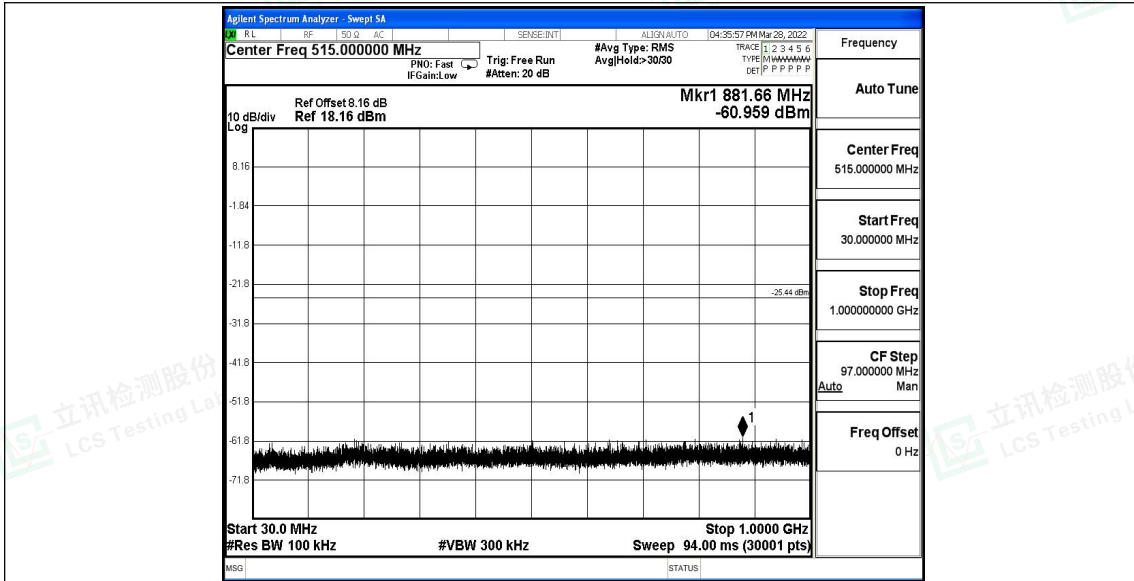

11N40SISO_Ant1_2422_30~1000

11N40SISO_Ant1_2422_1000~26500