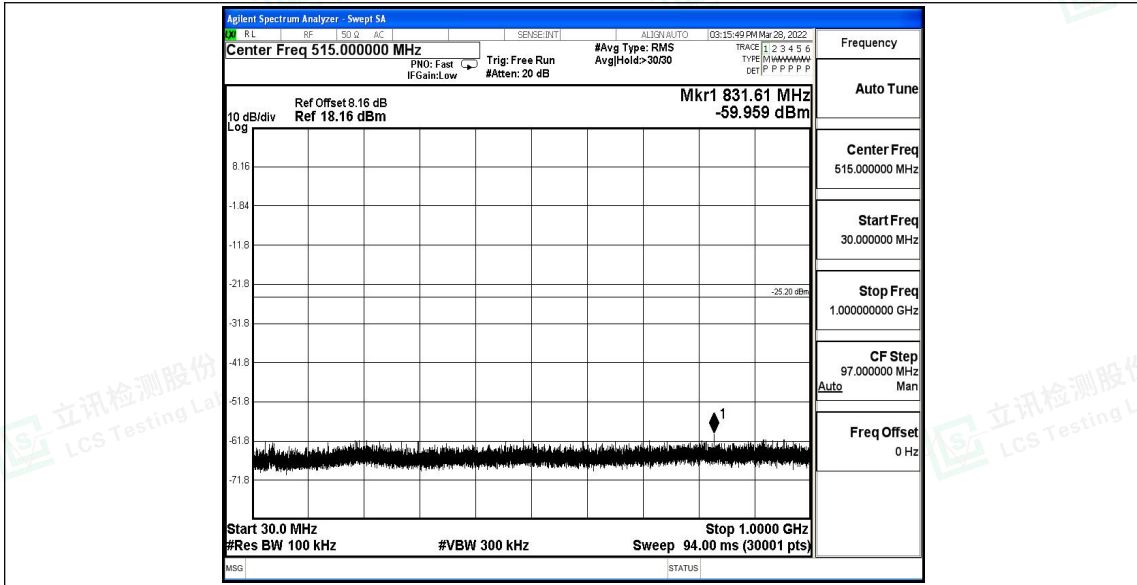

11G_Ant1_2412_30~1000

11G_Ant1_2412_1000~26500