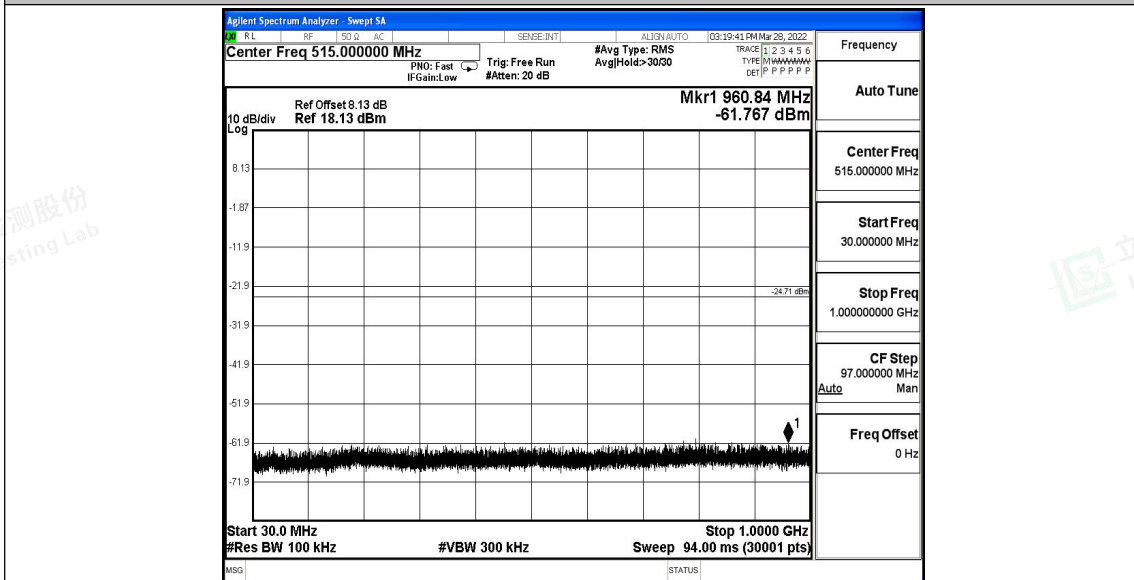

11G_Ant1_2437_30~1000

11G_Ant1_2437_1000~26500

Shenzhen LCS Compliance Testing Laboratory Ltd.

Add: 101, 201 Bldg A & 301 Bldg C, Juji Industrial Park Yabianxueziwei, Shajing Street, Baoan District, Shenzhen, 518000, China

Tel: +(86) 0755-82591330 | E-mail: webmaster@lcs-cert.com | Web: www.lcs-cert.com

Scan code to check authenticity