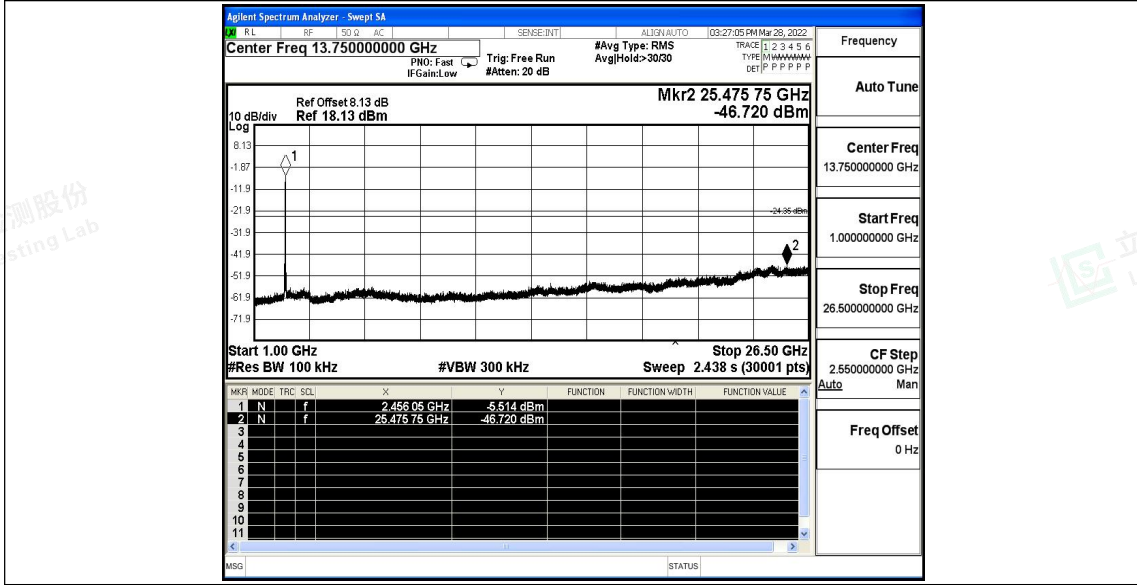

11G_Ant1_2462_1000~26500

11N20SISO_Ant1_2412_0~Reference

Shenzhen LCS Compliance Testing Laboratory Ltd.

Add: 101, 201 Bldg A & 301 Bldg C, Juji Industrial Park Yabianxueziwei, Shajing Street, Baoan District, Shenzhen, 518000, China

Tel: +(86) 0755-82591330 | E-mail: webmaster@lcs-cert.com | Web: www.lcs-cert.com

Scan code to check authenticity