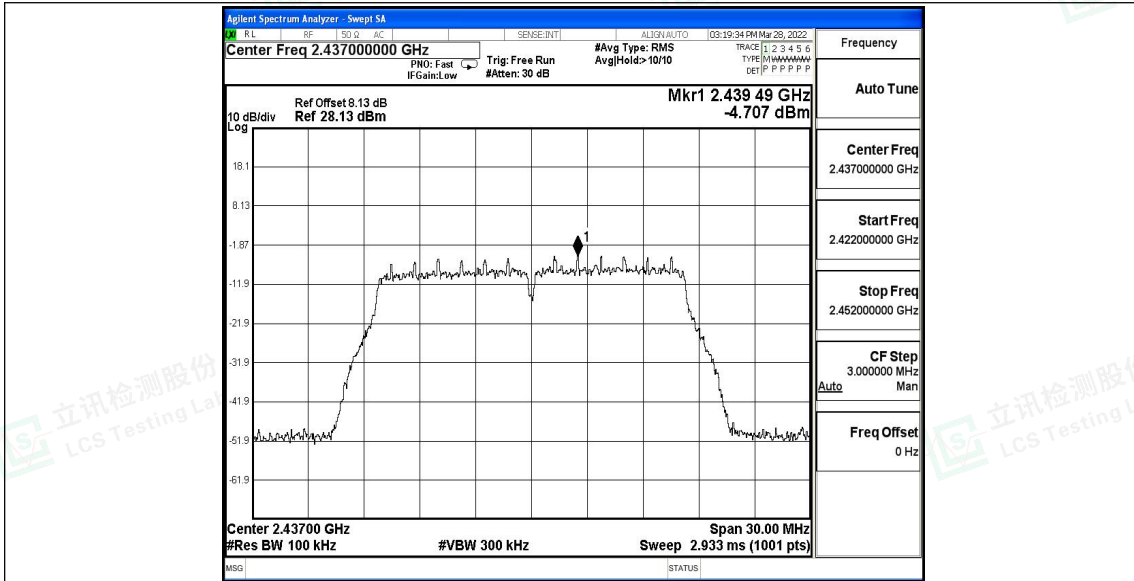

11G_Ant1_2437_0~Reference

11G_Ant1_2437_30~1000