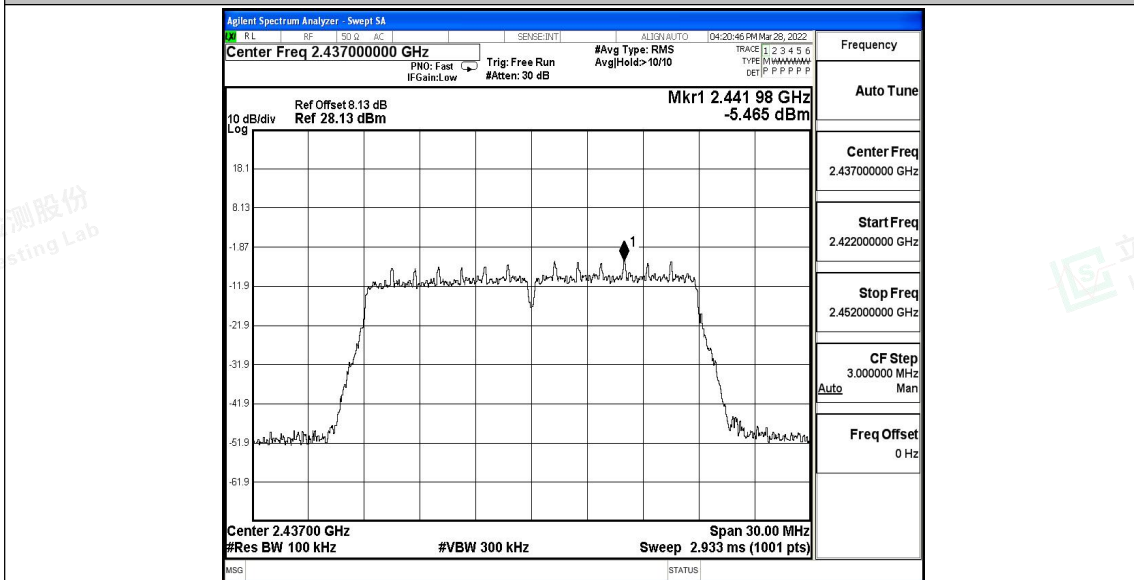

11N20SISO_Ant1_2437_0~Reference

11N20SISO_Ant1_2437_30~1000

Shenzhen LCS Compliance Testing Laboratory Ltd.

Add: 101, 201 Bldg A & 301 Bldg C, Juji Industrial Park Yabianxueziwei, Shajing Street, Baoan District, Shenzhen, 518000, China

Tel: +(86) 0755-82591330 | E-mail: webmaster@lcs-cert.com | Web: www.lcs-cert.com

Scan code to check authenticity