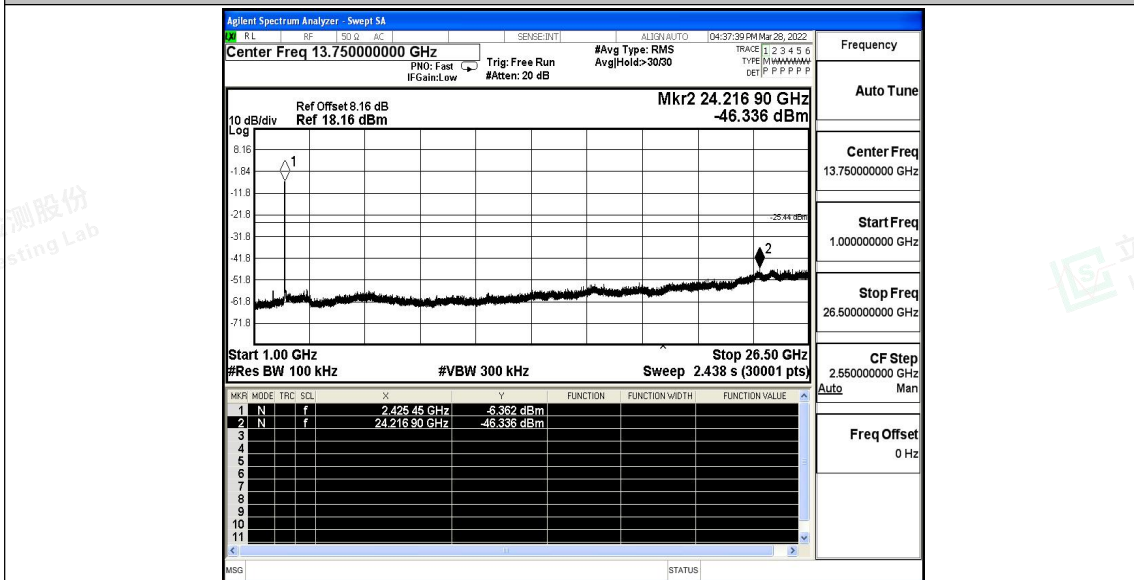

11N40SISO_Ant1_2422_1000~26500

11N40SISO_Ant1_2437_0~Reference

Shenzhen LCS Compliance Testing Laboratory Ltd.

Add: 101, 201 Bldg A & 301 Bldg C, Juji Industrial Park Yabianxueziwei, Shajing Street, Baoan District, Shenzhen, 518000, China

Tel: +(86) 0755-82591330 | E-mail: webmaster@lcs-cert.com | Web: www.lcs-cert.com

Scan code to check authenticity