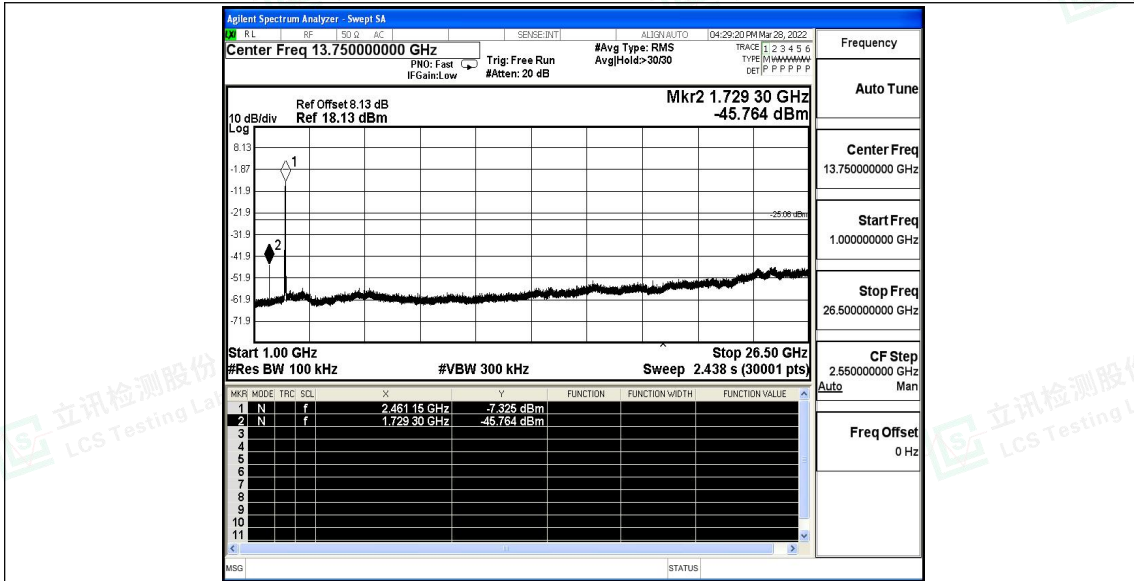

11N20SISO_Ant1_2462_1000~26500

11N40SISO_Ant1_2422_0~Reference