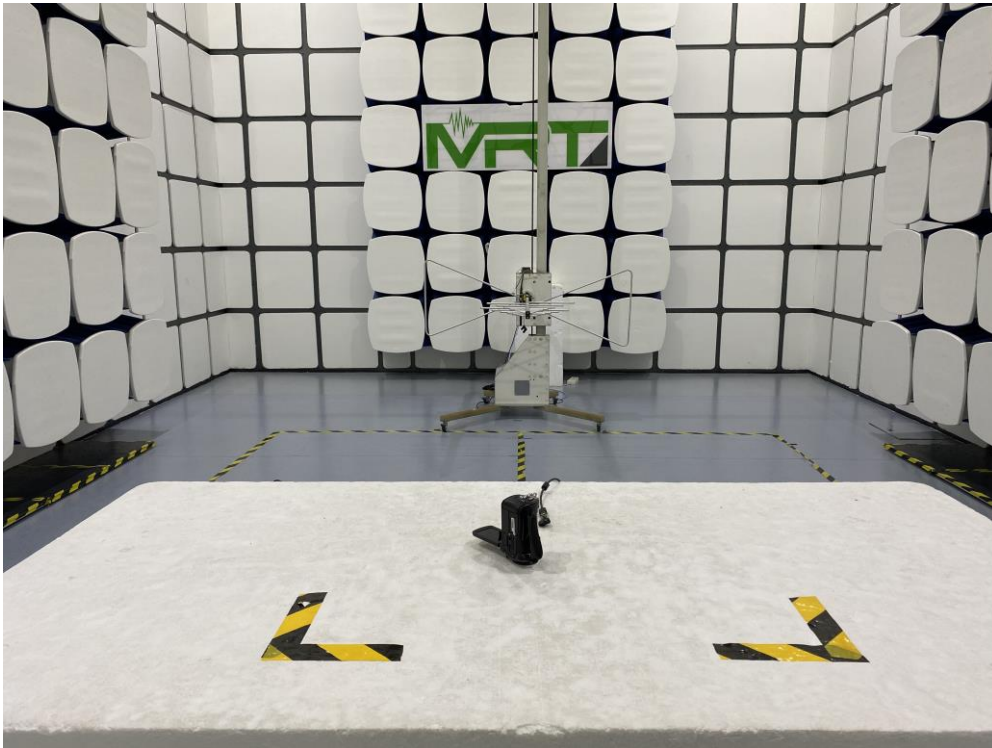

FCC Part 15C Test Setup Photograph

Description: Front View of Conducted Emission Test Setup for Power Port

Description: Back View of Conducted Emission Test Setup for Power Port

Description: Radiated Emission Test Setup for below 1GHz

Description: Radiated Emission Test Setup for above 1GHz