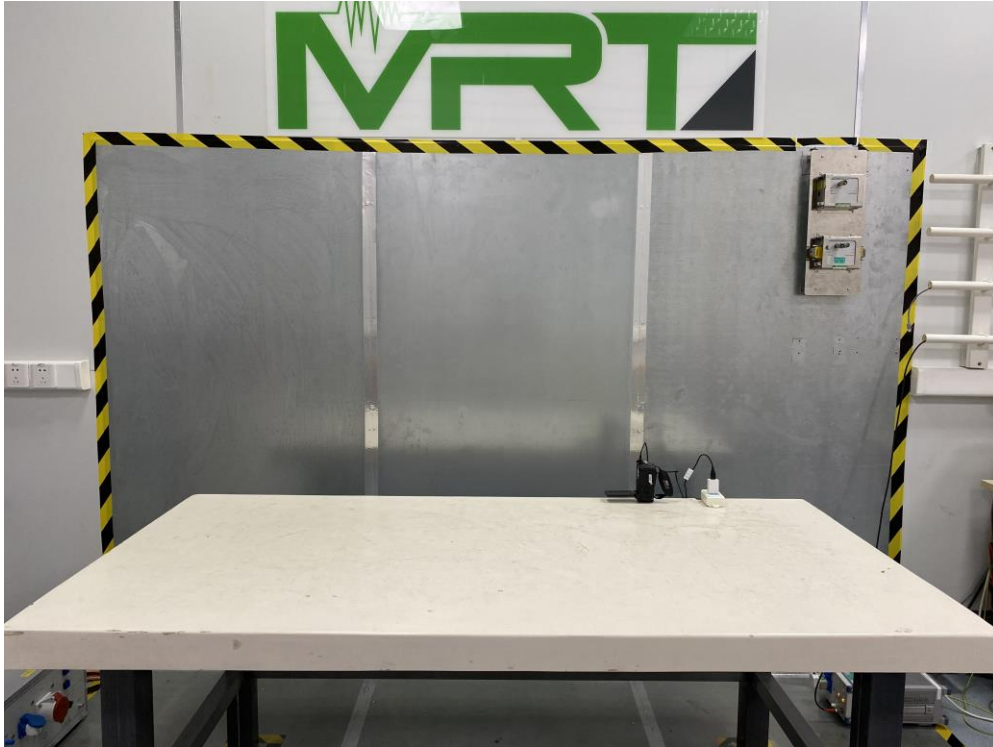

FCC Part 15C Test Setup Photograph

Description: Front View of Conducted Emission Test Setup for Power Port

Description: Back View of Conducted Emission Test Setup for Power Port

Description: Radiated Emission Test Setup for below 1GHz

Description: Radiated Emission Test Setup for above 1GHz