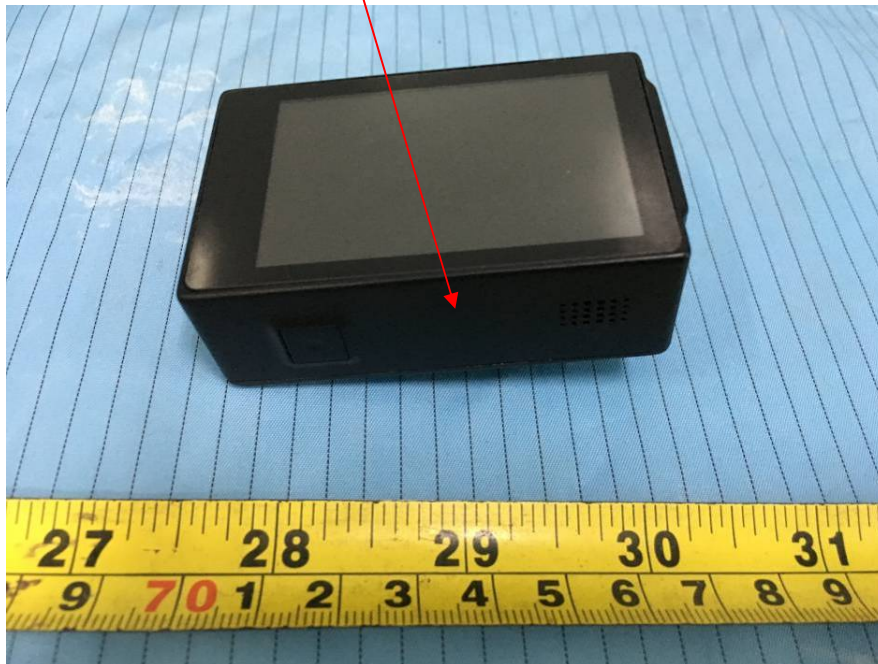

EXHIBIT A - FCC ID LABEL AND LOCATION

Color: Black

FCC ID Label

FCC ID Label Location Information

The label shown shall be permanently affixed at a conspicuous location on the device and be readily visible to the user at the time purchase (Labeling requirements per 2.925)

Color: White

FCC ID Label

FCC ID Label Location Information

The label shown shall be permanently affixed at a conspicuous location on the device and be readily visible to the user at the time purchase (Labeling requirements per 2.925)