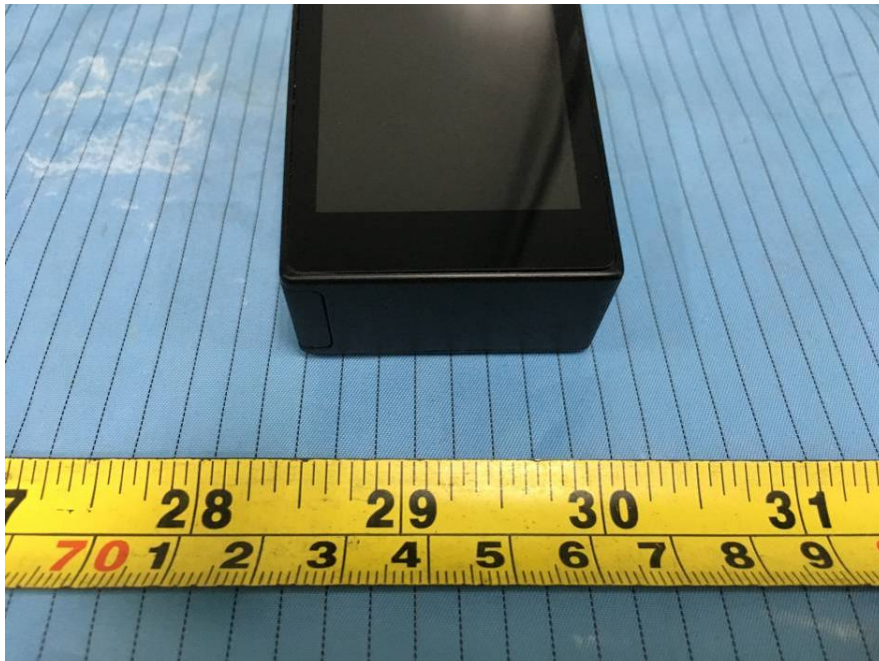

**EXHIBIT B - EUT EXTERNAL PHOTOGRAPHS**

---

**EUT – Front View (Black)**

**EUT – Rear View (Black)**

**EUT – Top View (Black)**

**EUT – Bottom View (Black)**

**EUT – Left View (Black)**

**EUT – Right View (Black)**

**EUT – Front View (White)**

**EUT – Rear View (White)**

**EUT – Top View (White)**

**EUT – Bottom View (White)**

**EUT – Left View (White)**

**EUT – Right View (White)**

**EUT – Port View**

**EUT – USB Cable 1 View**