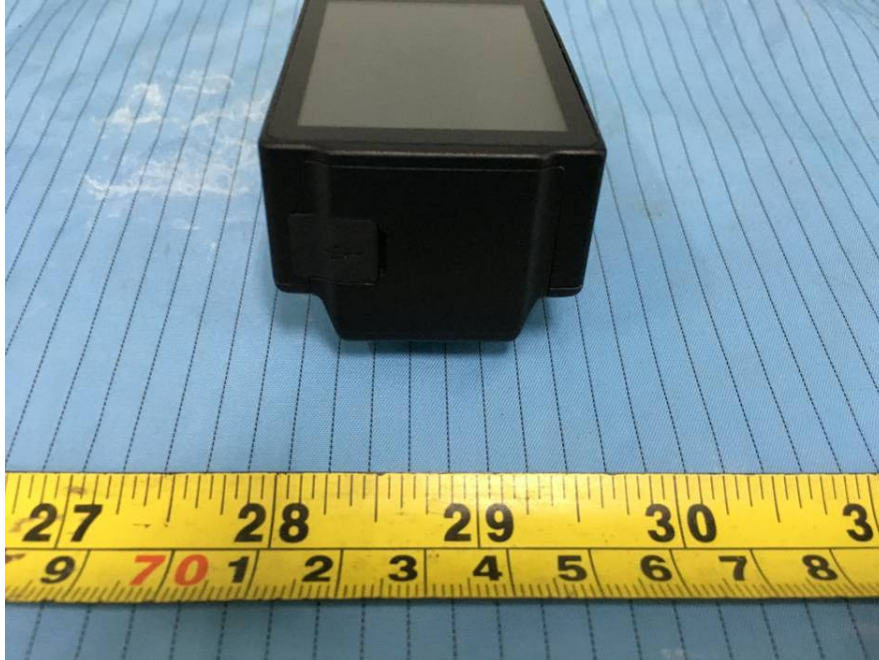

**EXHIBIT B - EUT EXTERNAL PHOTOGRAPHS**

---

**EUT – Front View (Black)**

**EUT – Rear View (Black)**

**EUT – Top View (Black)**

**EUT – Bottom View (Black)**

**EUT – Left View (Black)**

**EUT – Right View (Black)**

**EUT – Front View (White)**

**EUT – Rear View (White)**

**EUT – Top View (White)**

**EUT – Bottom View (White)**

**EUT – Left View (White)**

**EUT – Right View (White)**

**EUT – Port View**

**EUT – USB Cable 1 View**