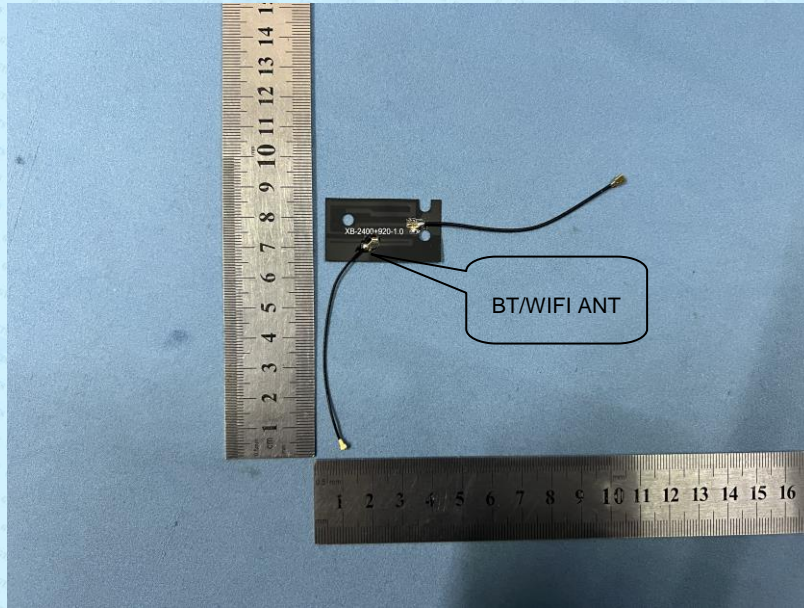

Product Name: RID Module

Test Model No.: RID-BC-001

EUT Constructional Details

ANT1:

ANT2:

-----End-----