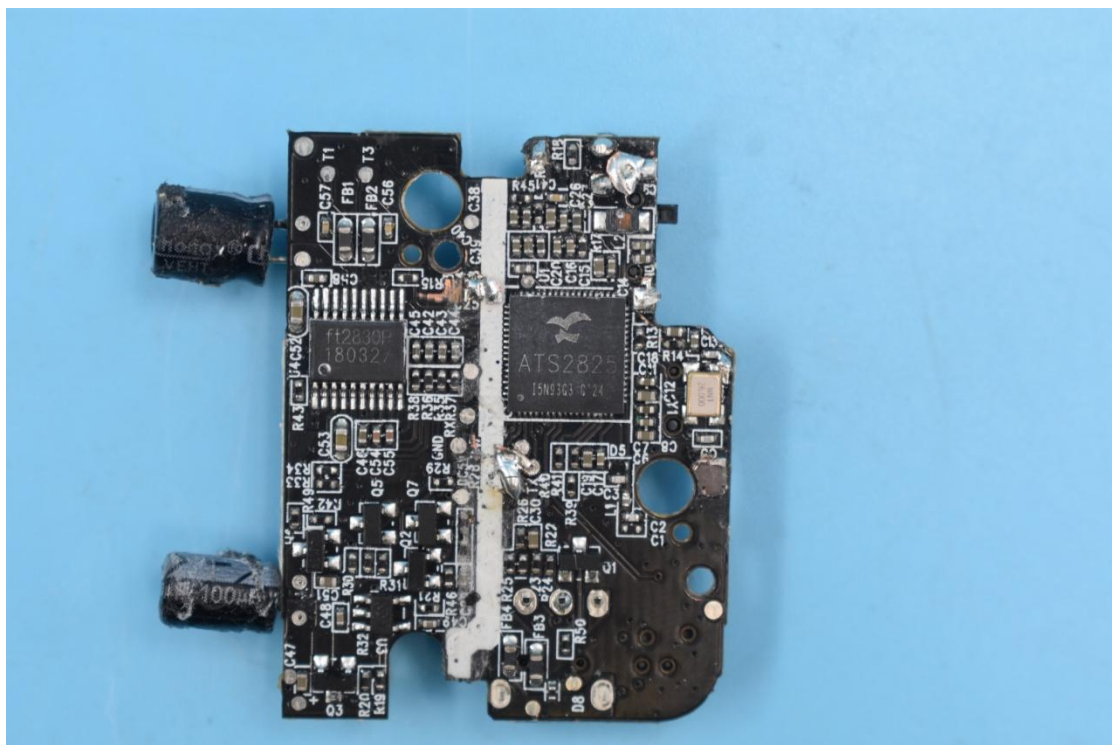

FCC ID:2ALXL-P1 IC:22608-P1

Model Name: MW-P1I , MW-P1S

### Internal Photos

#### 1. EUT uncover view

2. Antenna view