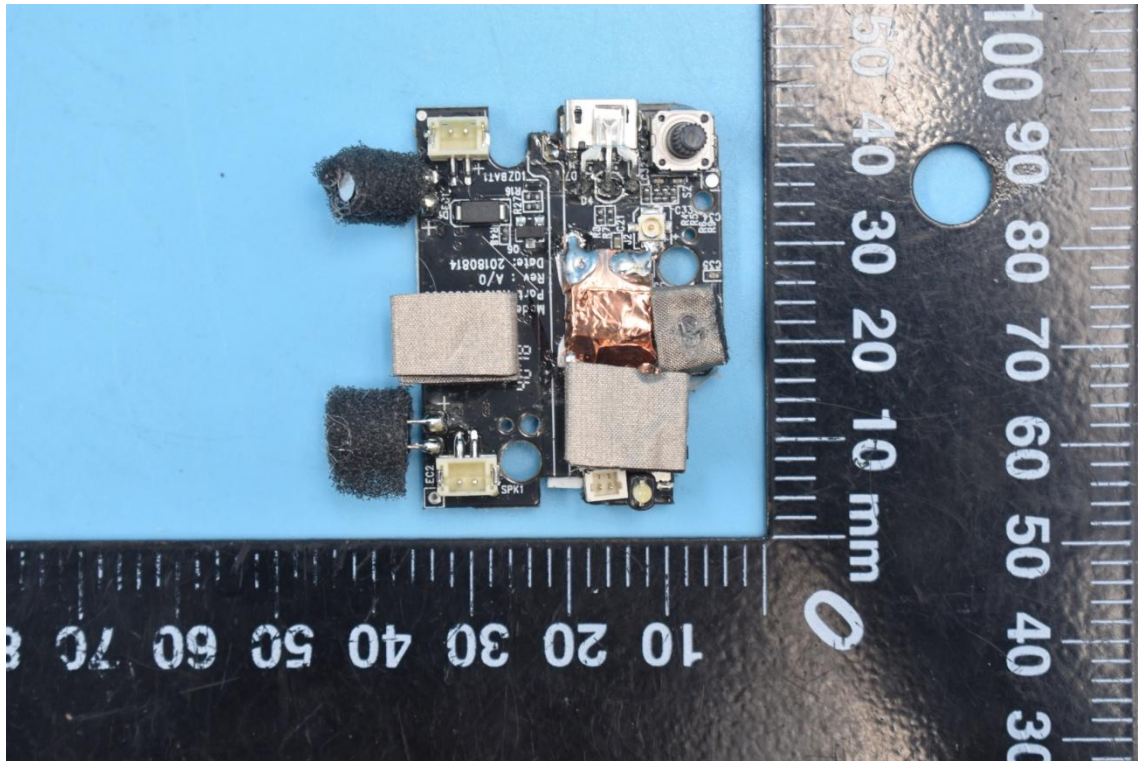

FCC ID:2ALXL-P1 IC:22608-P1

Model Name: MW-P1I , MW-P1S

### Internal Photos

#### 1. EUT uncover view

2. Antenna view