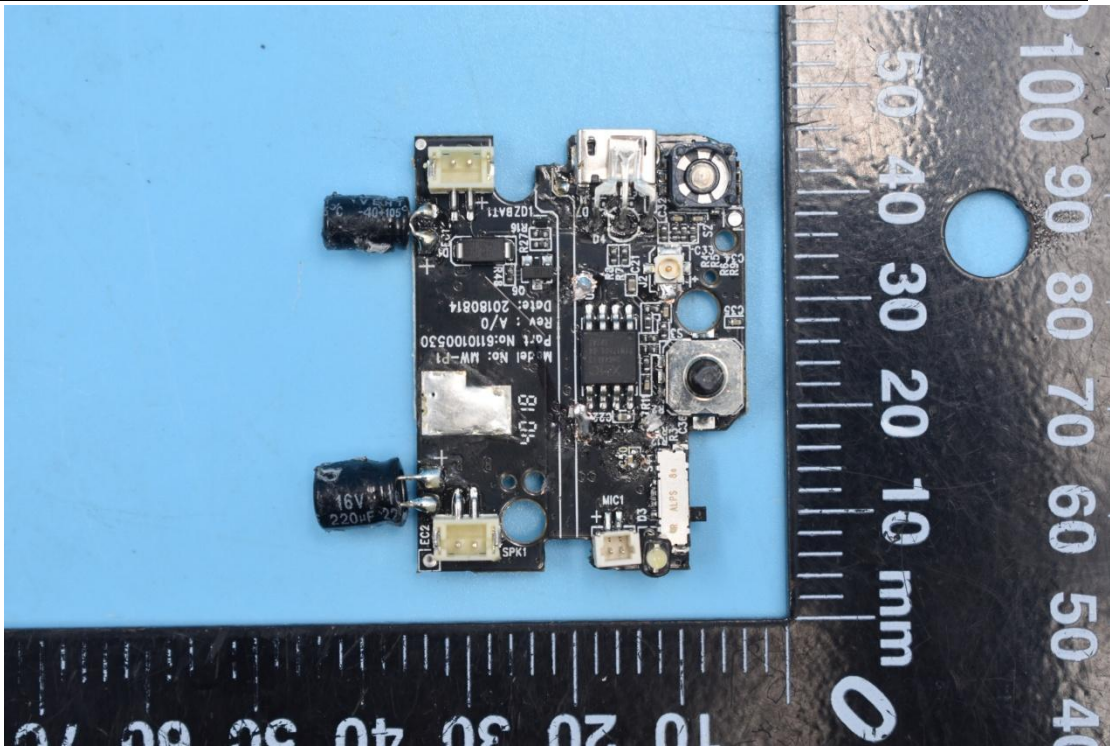

FCC ID:2ALXL-P1 IC:22608-P1

Model Name: MW-P1I , MW-P1S

### Internal Photos

#### 1. EUT uncover view

2. Antenna view