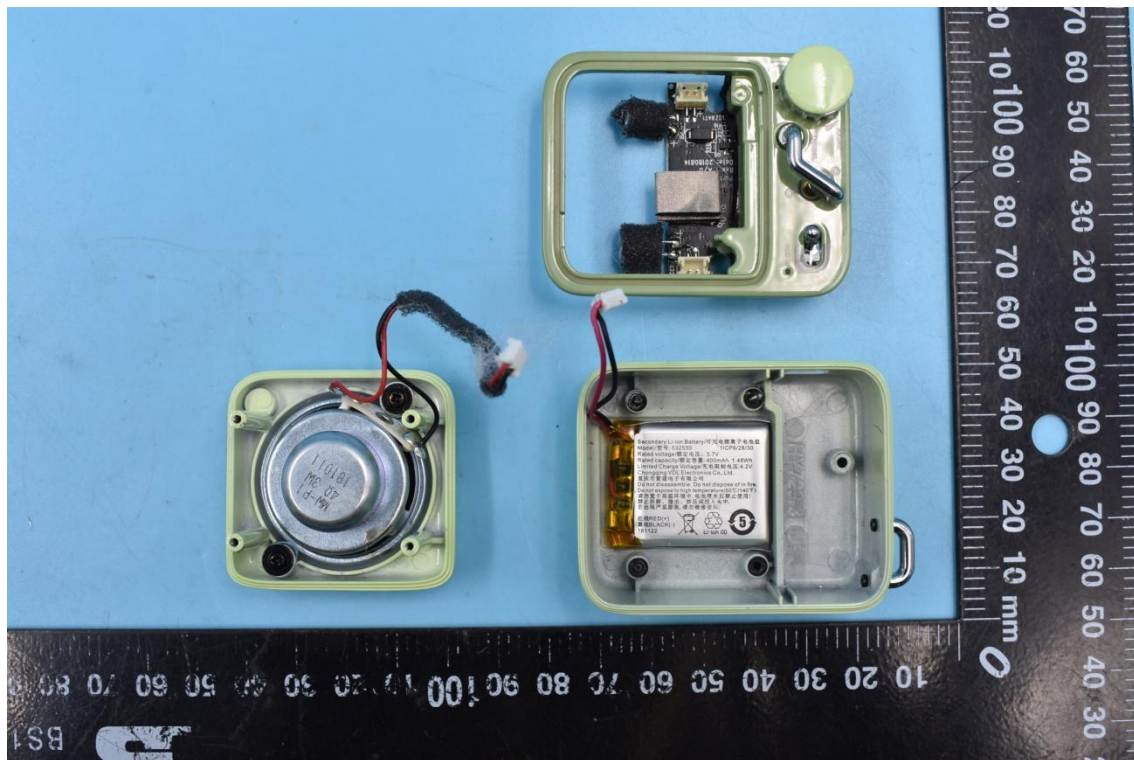

FCC ID:2ALXL-P1 IC:22608-P1

Model Name: MW-P1I , MW-P1S

### Internal Photos

#### 1. EUT uncover view

2. Antenna view