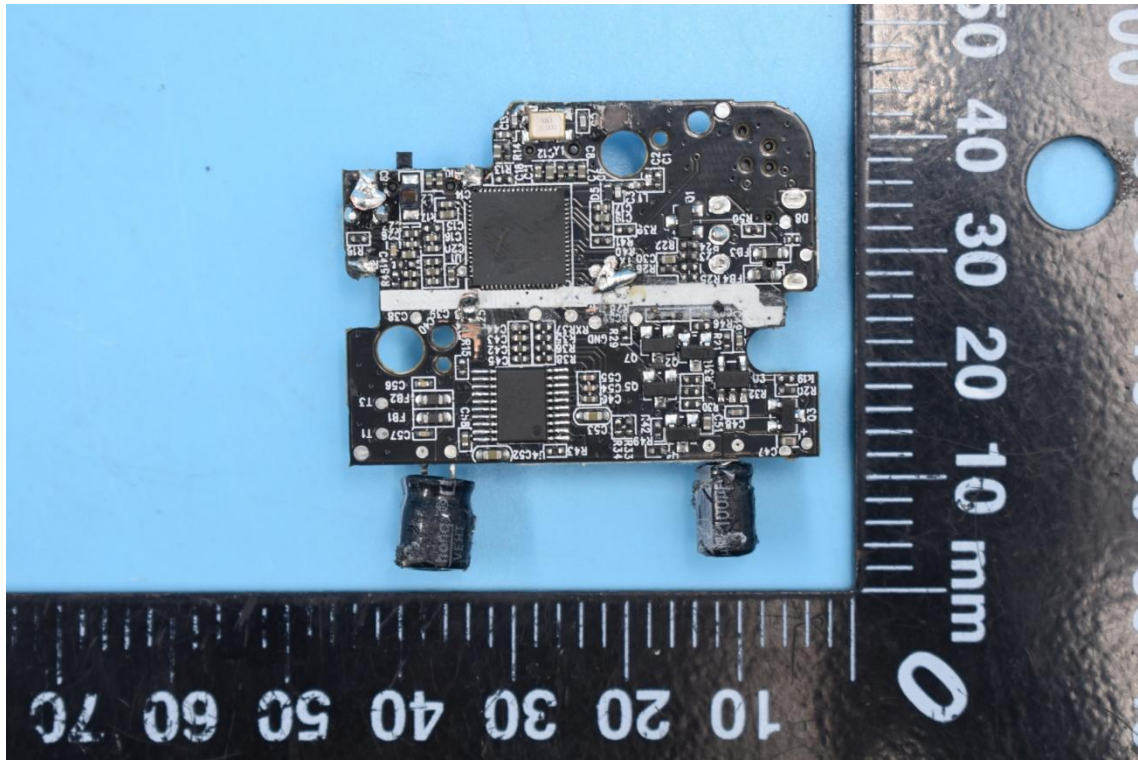

FCC ID:2ALXL-P1 IC:22608-P1

Model Name: MW-P1I , MW-P1S

### Internal Photos

#### 1. EUT uncover view

2. Antenna view