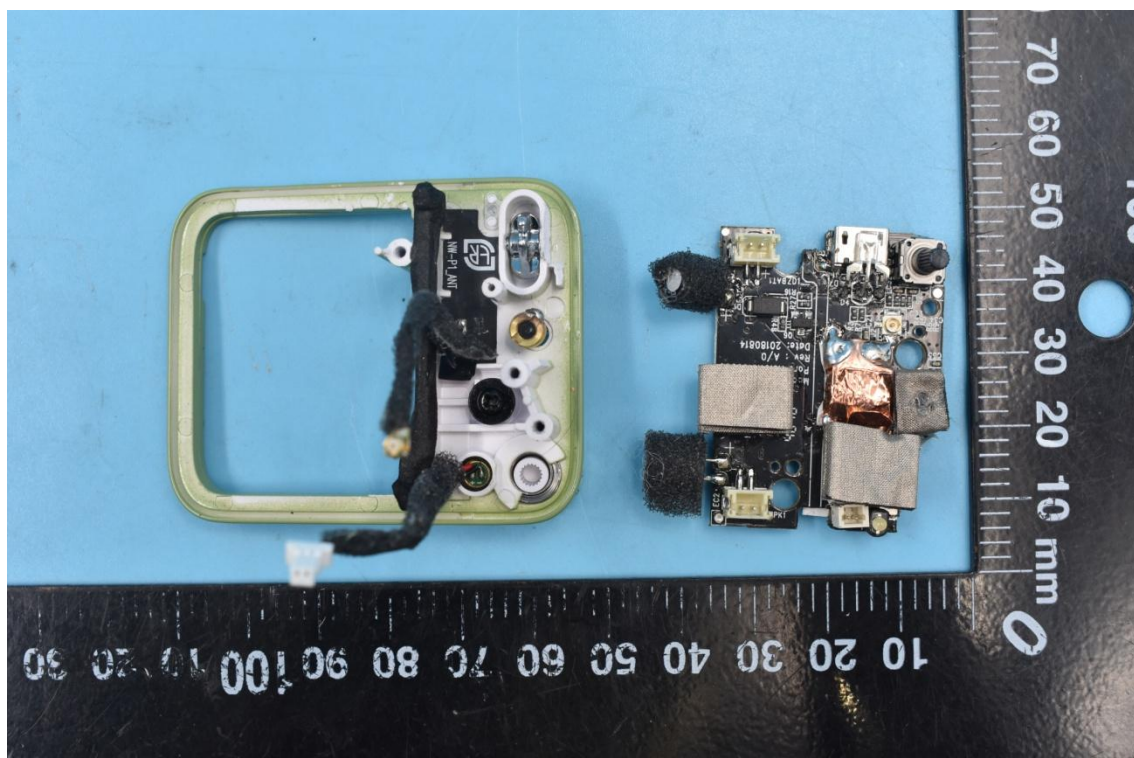

FCC ID:2ALXL-P1 IC:22608-P1

Model Name: MW-P1I , MW-P1S

### Internal Photos

#### 1. EUT uncover view

2. Antenna view