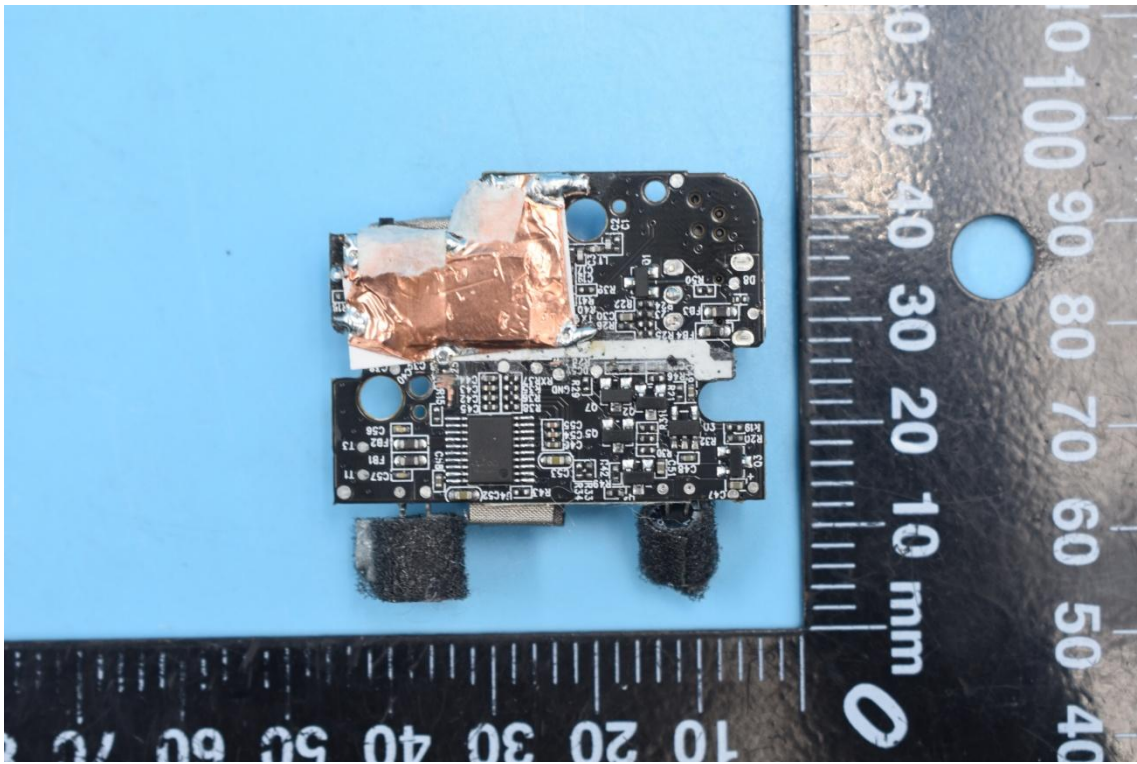

FCC ID:2ALXL-P1 IC:22608-P1

Model Name: MW-P1I , MW-P1S

### Internal Photos

#### 1. EUT uncover view

2. Antenna view