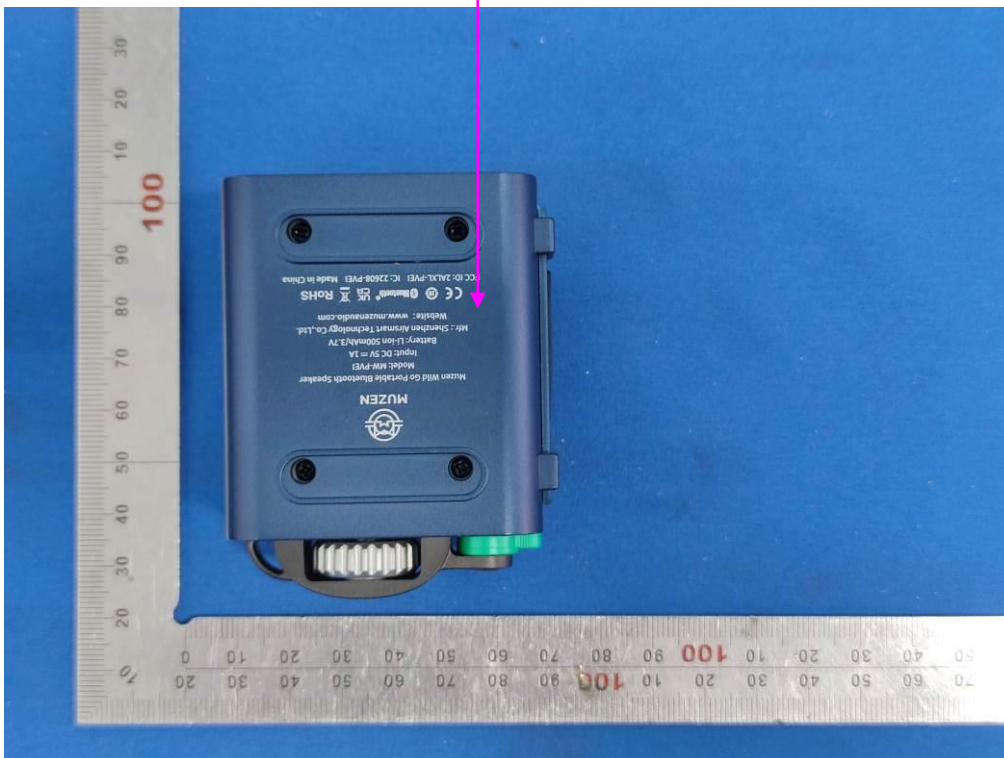

Label and Label Location

40mm*40mm

The MIC Logo height is 5mm*5mm.