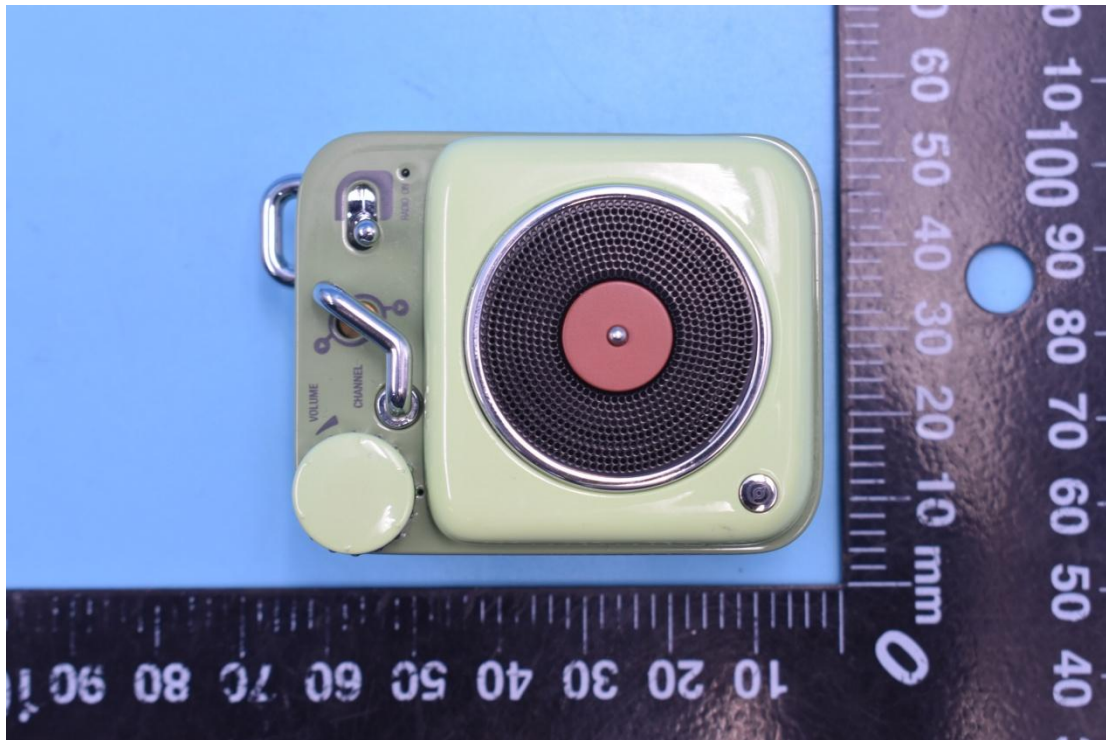

FCC ID:2ALXL-P1 IC:22608-P1

Model Name: MW-P1I , MW-P1S

External Photos

1. EUT front view

2. EUT rear view

3. EUT left side view

4. EUT right side view

5. EUT top view

6. EUT bottom view

7. Accessories