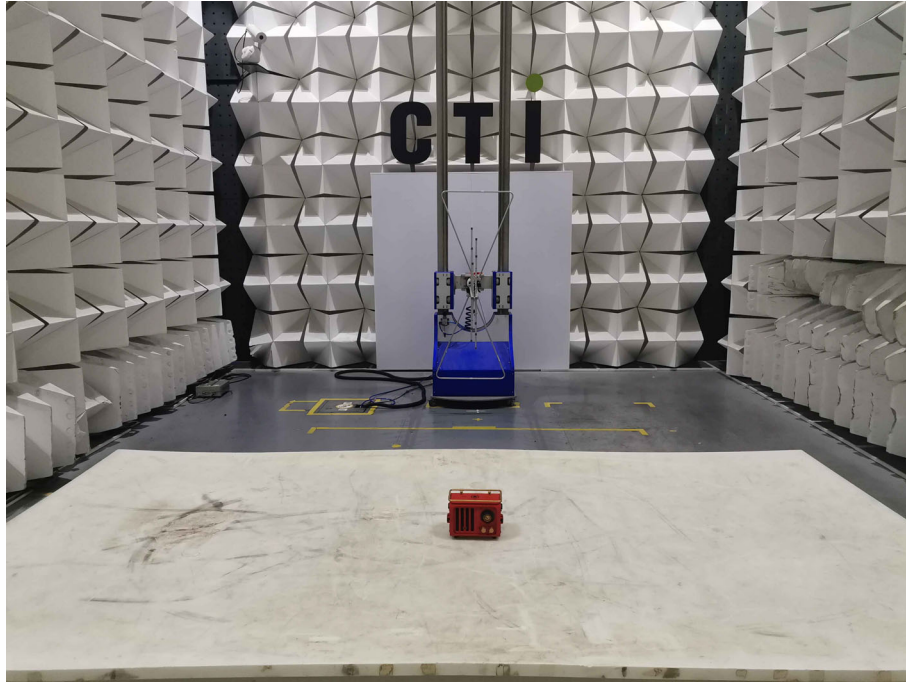

8 PHOTOGRAPHS OF TEST SETUP

Test Model No.: MW-JS1

Radiated spurious emission Test Setup-1(Below 1GHz)

Radiated spurious emission Test Setup-2(Above 1GHz)

Conducted Emissions Test Setup

There are absorbing materials under the ground