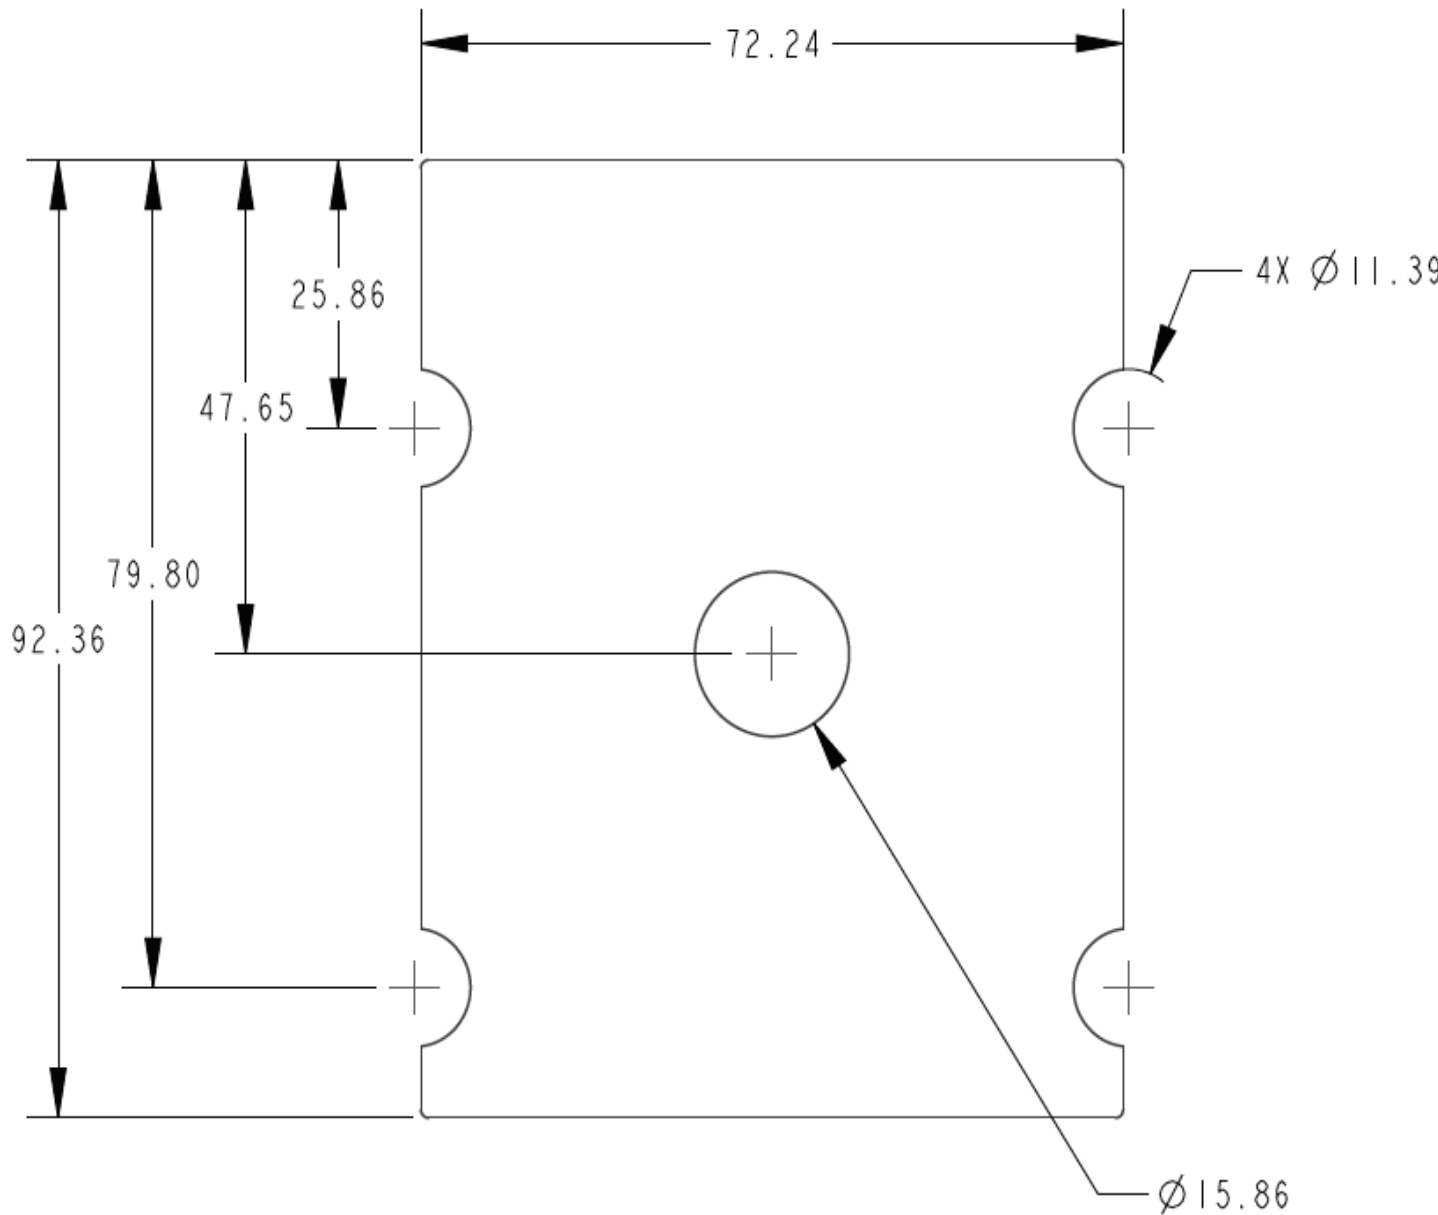

LABEL
OWL-440-00025
FOR REFERENCE ONLY
DATE: 2020-12-13

REVISION: 1.1 → 1.3
FCC ID STATEMENT ADDITION

DESIGNER, STRUCTURE: A. SWEEZEY
DESIGNER, ARTWORK: F. RAMIREZ
REVIEWED BY: F. RAMIREZ
REVIEW DATE: 2020-12-10

COLORS LEGEND

 **LABEL COLOR DARK GRAY HEX 4C4F54 CMYK C69 M59 Y53 K33**

 **ARTWORK COLOR LIGHT GRAY HEX C6D6E3 CMYK C21 M09 Y05 K00**

 **CUT LINES DO NOT PRINT**

 **ARTWORK KEEP-OUT DO NOT PRINT**

 **WHITE TRANSPARENCY | DO NOT PRINT**