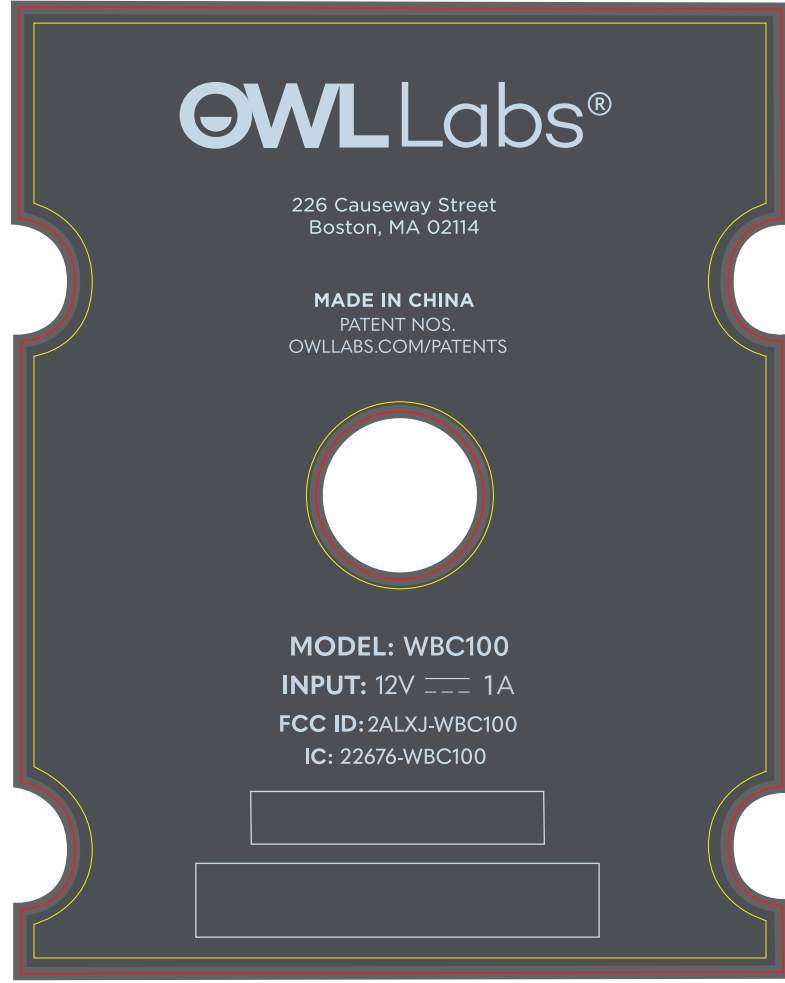

LABEL
OWL-440-00025
FOR REFERENCE ONLY
DATE: 2020-12-13

REVISION: 1.1 → 1.3
FCC ID STATEMENT ADDITION

DESIGNER, STRUCTURE: A. SWEEZEY
DESIGNER, ARTWORK: F. RAMIREZ
REVIEWED BY: F. RAMIREZ
REVIEW DATE: 2020-12-10

COLORS LEGEND

 **LABEL COLOR DARK GRAY HEX 4C4F54 CMYK C69 M59 Y53 K33**

 **ARTWORK COLOR LIGHT GRAY HEX C6D6E3 CMYK C21 M09 Y05 K00**

 **CUT LINES DO NOT PRINT**

 **ARTWORK KEEP-OUT DO NOT PRINT**

 **WHITE TRANSPARENCY | DO NOT PRINT**