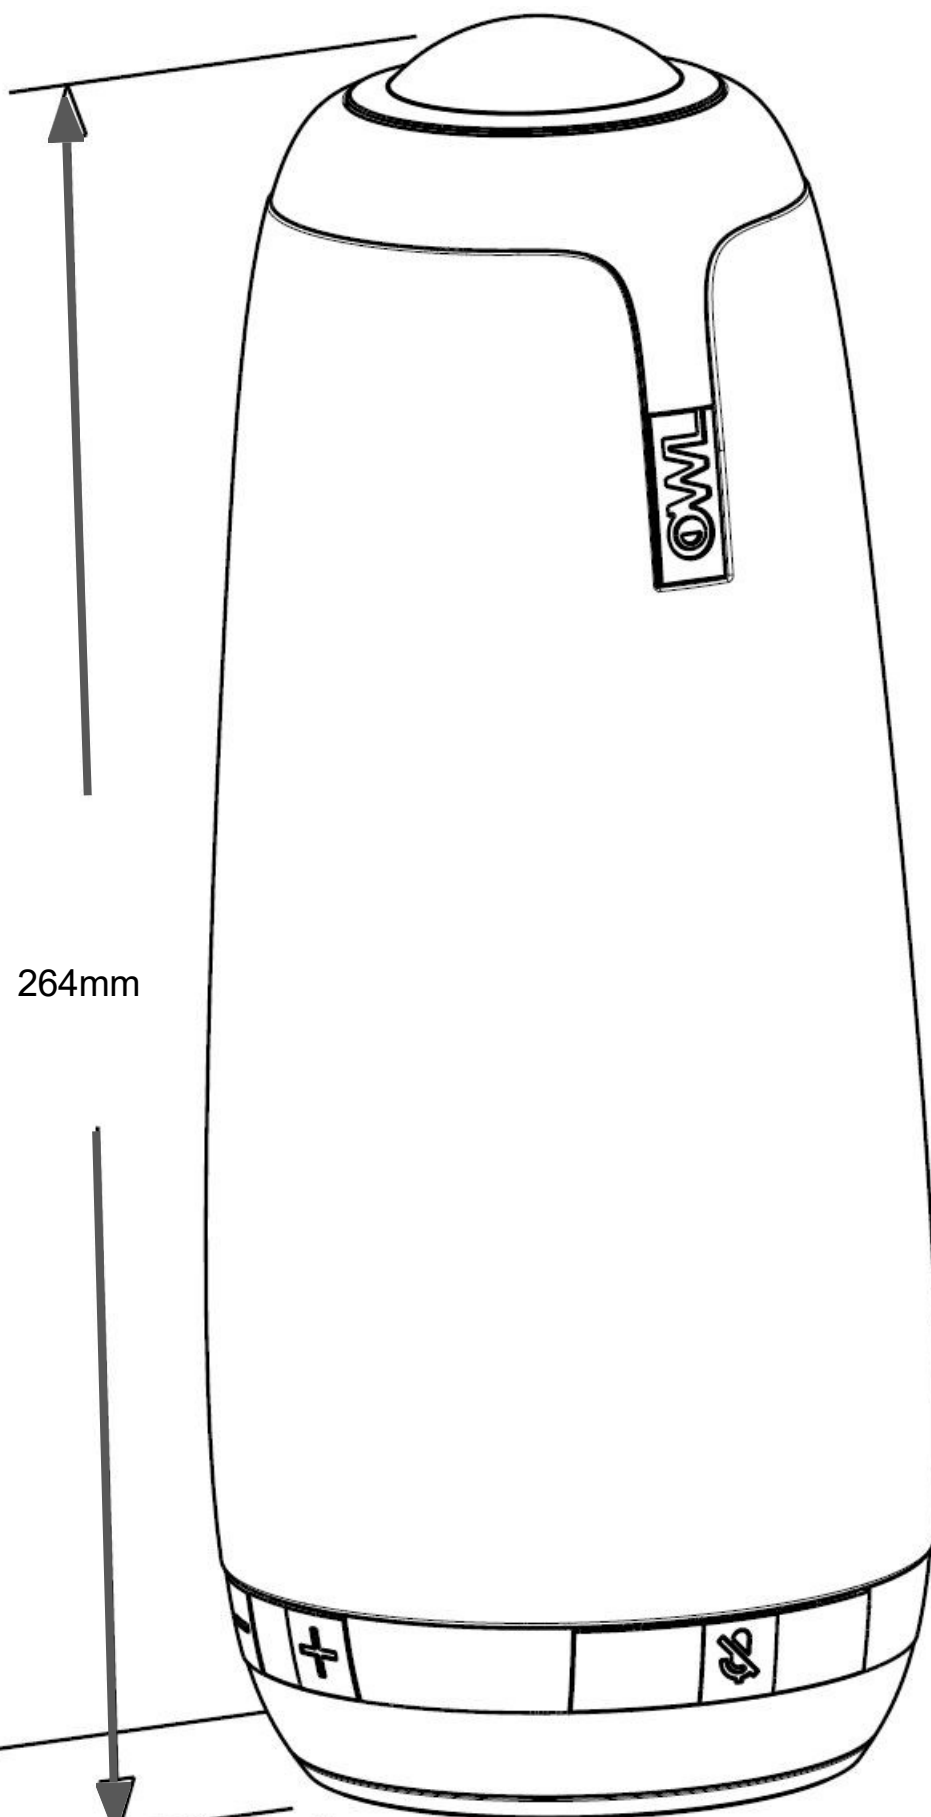

SERIAL NUMBER LOCATION

PLACEMENT

BARCODE LOCATION

OWLLABS®

226 Causeway St, Fl 4
Boston, MA 02114

Meeting Owl® 3 (MTW300)
Input: 12V  3A

FCC ID: 2ALXJ-MTW300
CAN ICES-3(B)/NMB-3(B)
IC: 22676-MTW300

Made in China

owllabs.com/patents

264mm

111mm

111mm

Label location at the bottom of device.