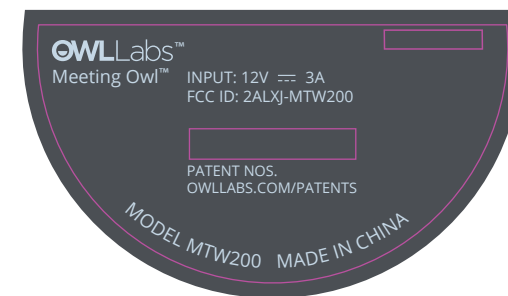

OWL-440-00015 Artwork Rev B

Owl, Product Label, V2

Updated: Aug 5, 2019

Fabian Ramirez

SCALE 1:1

Original Design: Stephen Garland

DIECUT LABEL DIMS

62.2 MM

34.31 MM

DIELINE

BARCODE LOCATION

SERIAL NUMBER LOCATION
USE OPEN SANS REGULAR
PT 5.2

ARTWORK FOR PRINT

NOTE:
DIELINE AND BARCODE LOCATION
NOT FOR PRINT (ON NON-PRINT LAYER)

COLOR BACKGROUND: PMS 7540 C, TYPE: PMS 643C

MATERIAL WBET100H/CL51/WG100E (Y3)

BACKGROUND COLOR
PMS 7540 C
HEX 4B4F54

TYPE COLOR
PMS 643 C
HEX C6D6E3

FCC ID: 2ALXJ-MTW200