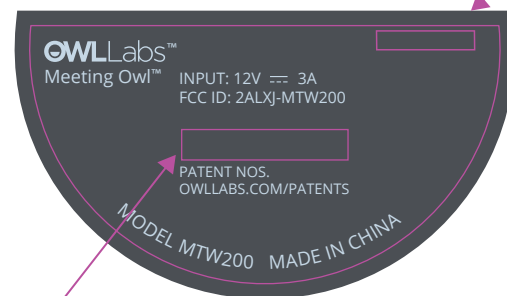

OWL-440-00015 Artwork Rev B

Owl, Product Label, V2

Updated: Aug 5, 2019

Fabian Ramirez

SCALE 1:1

Original Design: Stephen Garland

DIECUT LABEL DIMS

62.2 MM

34.31 MM

DIELINE

BARCODE LOCATION

SERIAL NUMBER LOCATION
USE OPEN SANS REGULAR
PT 5.2

ARTWORK FOR PRINT

NOTE:
DIELINE AND BARCODE LOCATION
NOT FOR PRINT (ON NON-PRINT LAYER)

COLOR BACKGROUND: PMS 7540 C, TYPE: PMS 643C