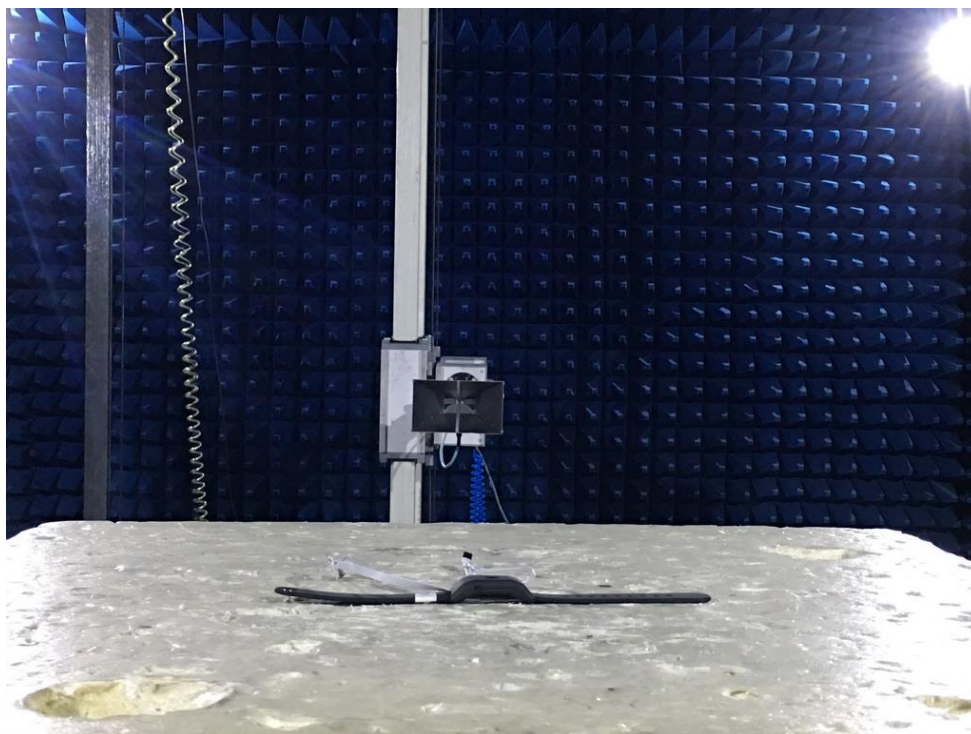

7. Photographs of the Test Set-Up

Photograph 1: Set-up for Radio Spectrum Test

Photograph 2: Set-up for Spurious Emissions (9kHz-30MHz)

Photograph 3: Set-up for Spurious Emissions (30MHz-1GHz)

Photograph 4: Set-up for Spurious Emissions (1GHz-18GHz)

Photograph 5: Set-up for Spurious Emissions (18GHz-26GHz)