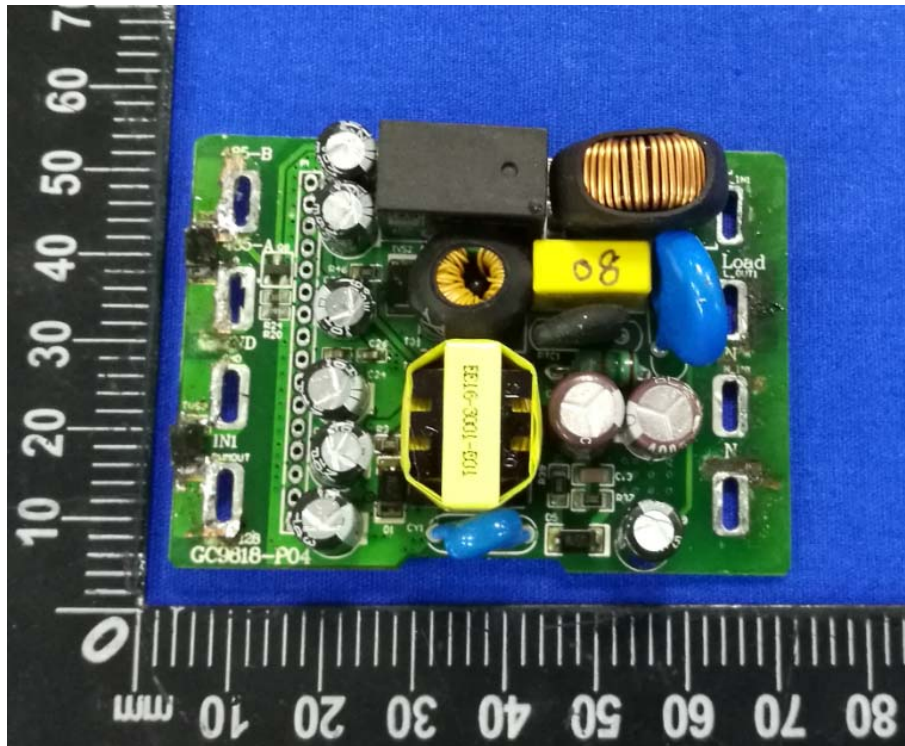

**FCC ID: 2ALW7-GC9838VE**  
**Internal Photographs: GC9838-VE**

**EUT - Open View**

Antenna Location

**EUT - PCB View**

EUT –PCB View

EUT – PCB View

EUT – PCB View

EUT – PCB View

**EUT – PCB View**

**HCT**  
HONGCAI TESTING