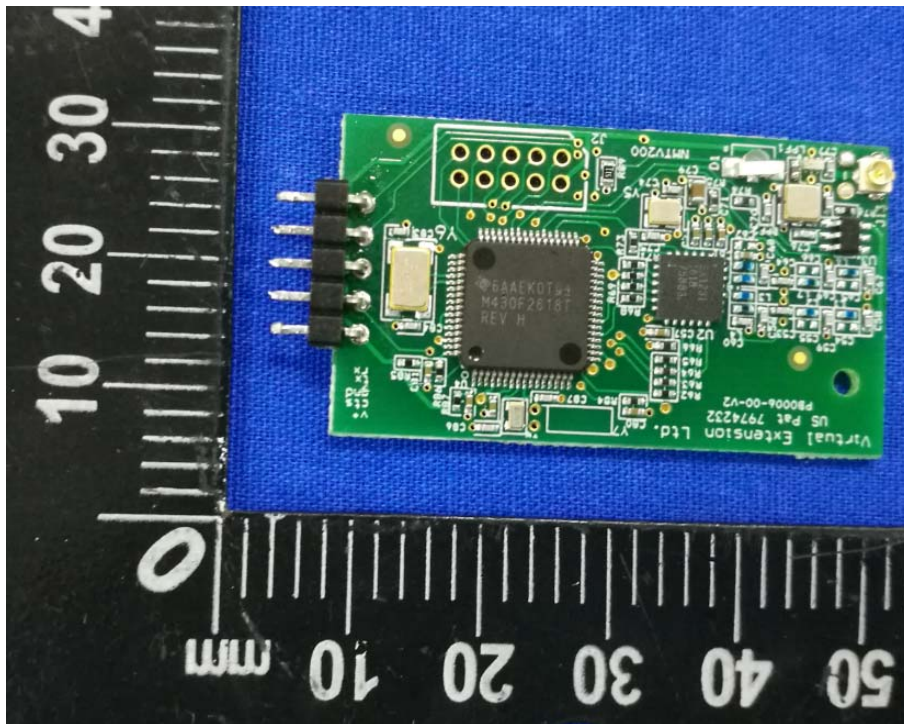

**FCC ID: 2ALW7-GC9838VE**  
**Internal Photographs: GC9838-VE**

**EUT - Open View**

Antenna Location

**EUT - PCB View**

EUT –PCB View

EUT – PCB View

EUT – PCB View

EUT – PCB View

**EUT – PCB View**

**HCT**  
HONGCAI TESTING