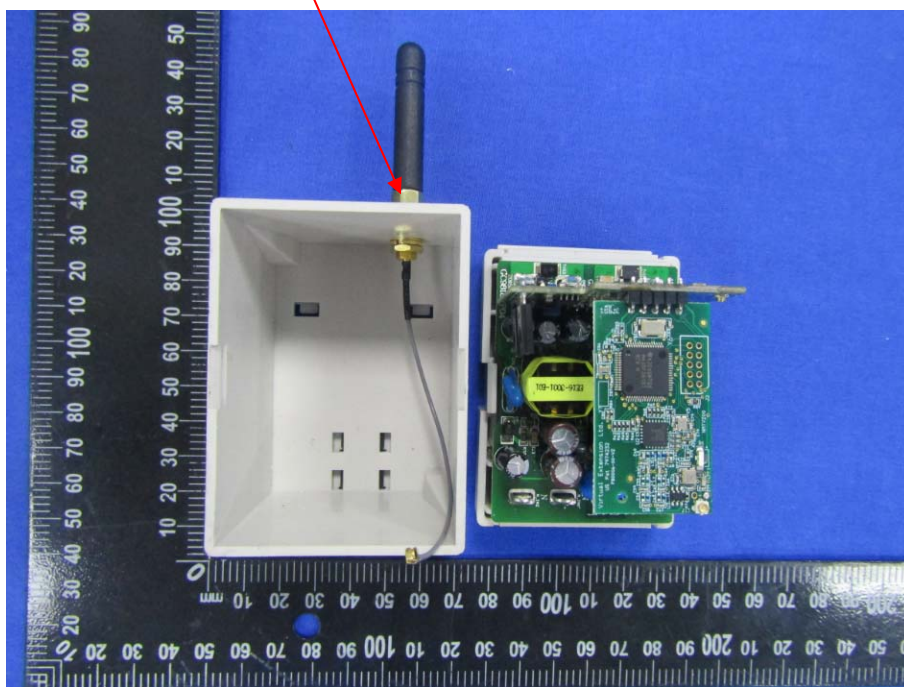

**FCC ID: 2ALW7-GC9838VE**  
**Internal Photographs: GC9838-VE**

**EUT - Open View**

Antenna Location

**EUT - PCB View**

EUT –PCB View

EUT – PCB View

EUT – PCB View

EUT – PCB View

**EUT – PCB View**

**HCT**  
HONGCAI TESTING