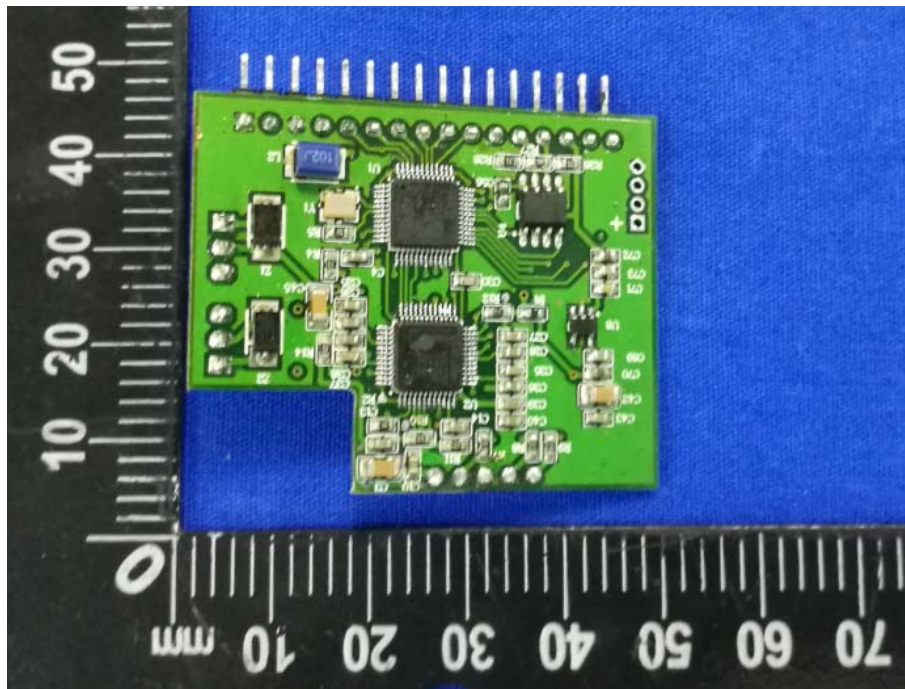

**FCC ID: 2ALW7-GC9838VE**  
**Internal Photographs: GC9838-VE**

**EUT - Open View**

Antenna Location

**EUT - PCB View**

EUT –PCB View

EUT – PCB View

EUT – PCB View

EUT – PCB View

**EUT – PCB View**

**HCT**  
HONGCAI TESTING