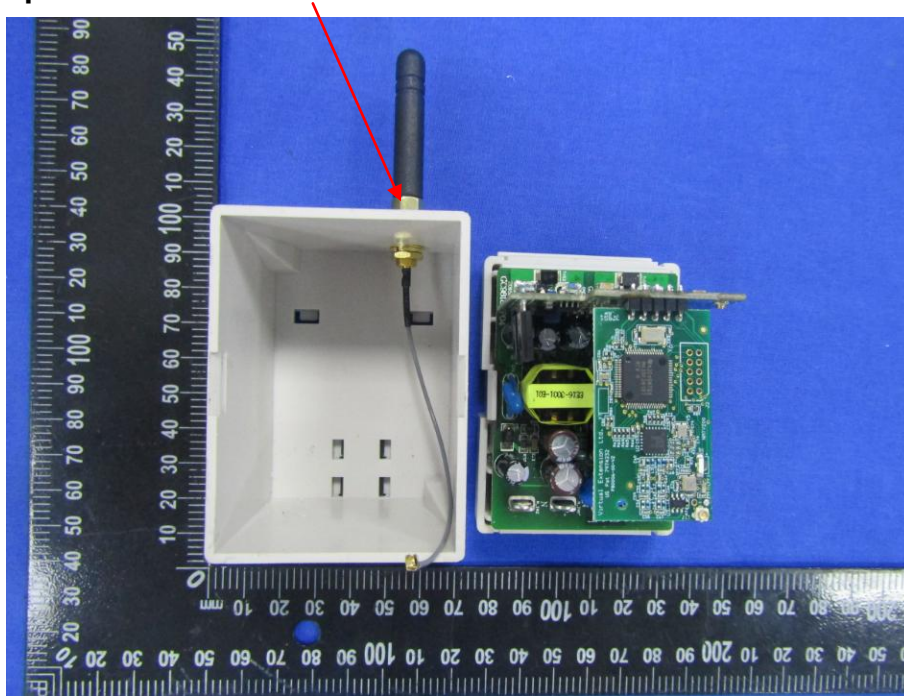

FCC ID: 2ALW7-GC9838VE-1  
Internal Photographs: GC9838-VE

EUT - Open View

Antenna Location

EUT - PCB View

EUT –PCB View

EUT – PCB View

EUT – PCB View

EUT – PCB View