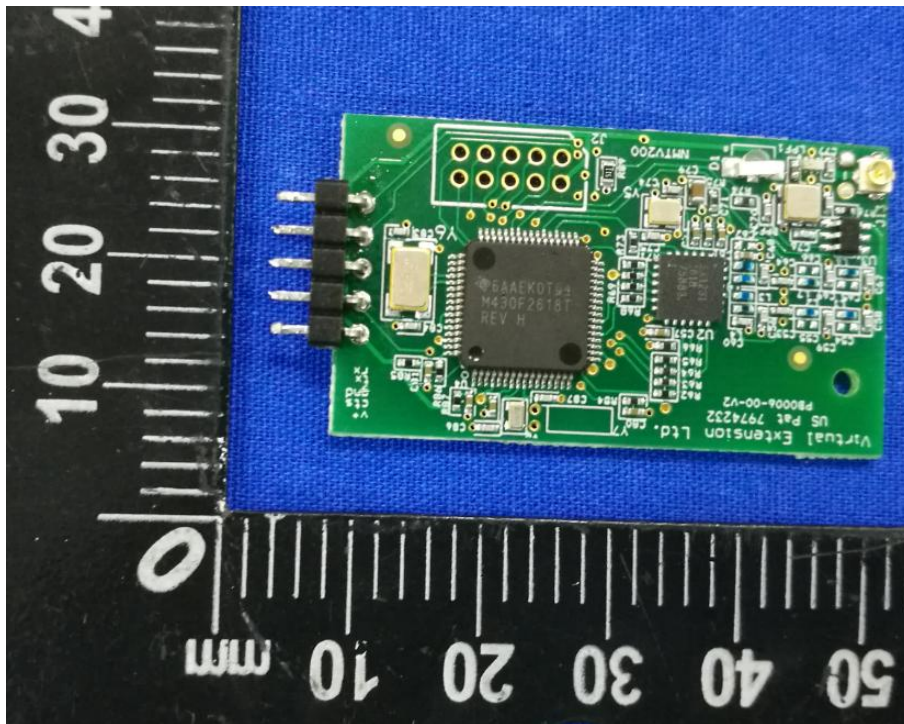

FCC ID: 2ALW7-GC9838VE-1  
Internal Photographs: GC9838-VE

EUT - Open View

Antenna Location

EUT - PCB View

EUT –PCB View

EUT – PCB View

EUT – PCB View

EUT – PCB View

EUT – PCB View