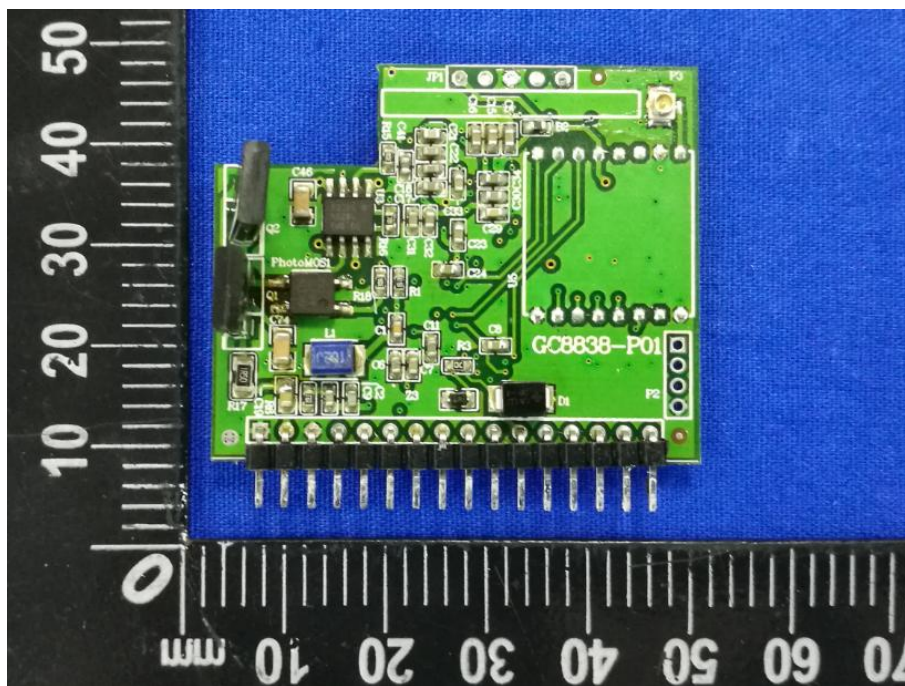

FCC ID: 2ALW7-GC9838VE-1  
Internal Photographs: GC9838-VE

EUT - Open View

Antenna Location

EUT - PCB View

EUT –PCB View

EUT – PCB View

EUT – PCB View

EUT – PCB View

EUT – PCB View