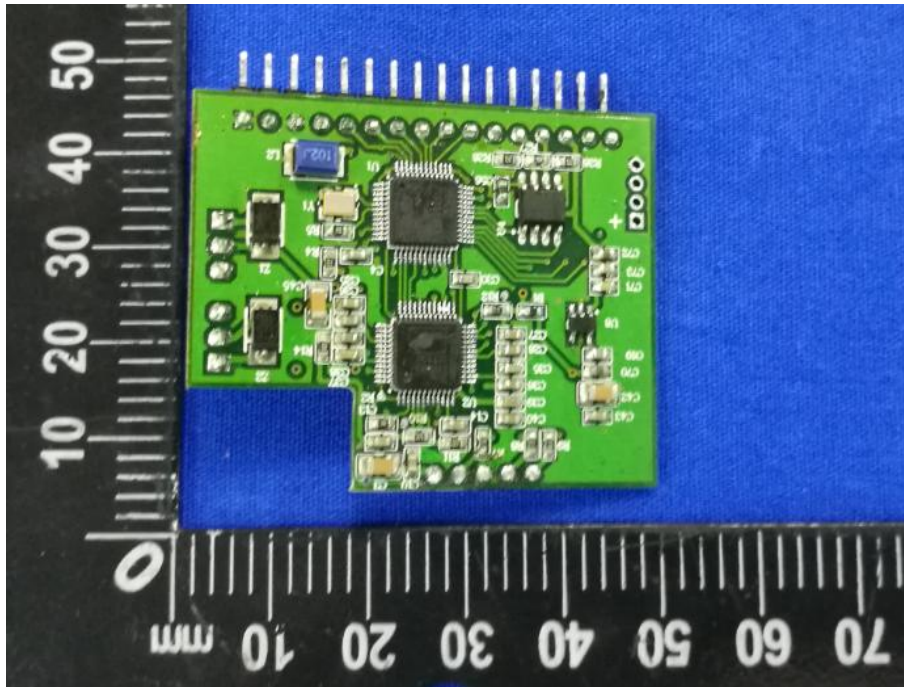

FCC ID: 2ALW7-GC9838VE-1  
Internal Photographs: GC9838-VE

EUT - Open View

Antenna Location

EUT - PCB View

EUT –PCB View

EUT – PCB View

EUT – PCB View

EUT – PCB View

EUT – PCB View