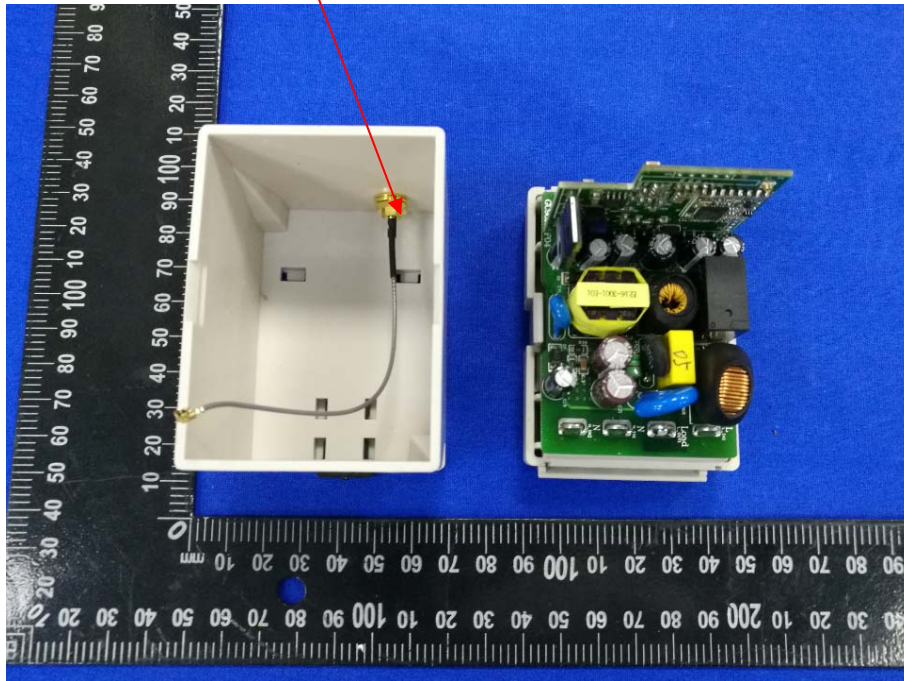

FCC ID: 2ALW7-GC9838LR
Internal Photographs: GC9838- LR

EUT - Open View

Antenna Location

EUT - PCB View

EUT –PCB View

EUT – PCB View

EUT – PCB View

HCT
HONGCAI TESTING