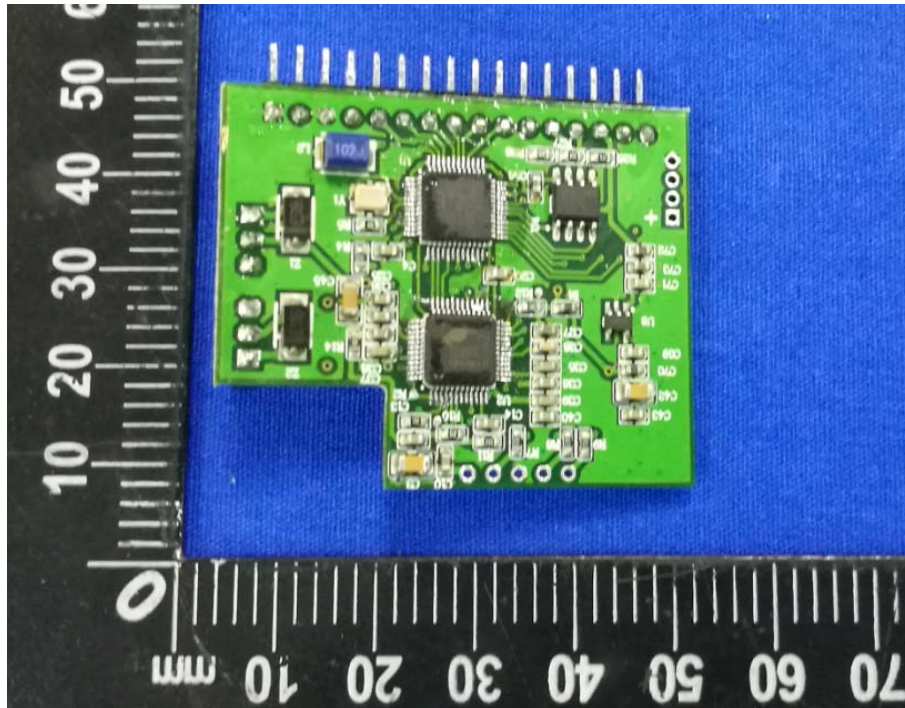

FCC ID: 2ALW7-GC9838LR
Internal Photographs: GC9838- LR

EUT - Open View

Antenna Location

EUT - PCB View

EUT –PCB View

EUT – PCB View

EUT – PCB View

HCT
HONGCAI TESTING