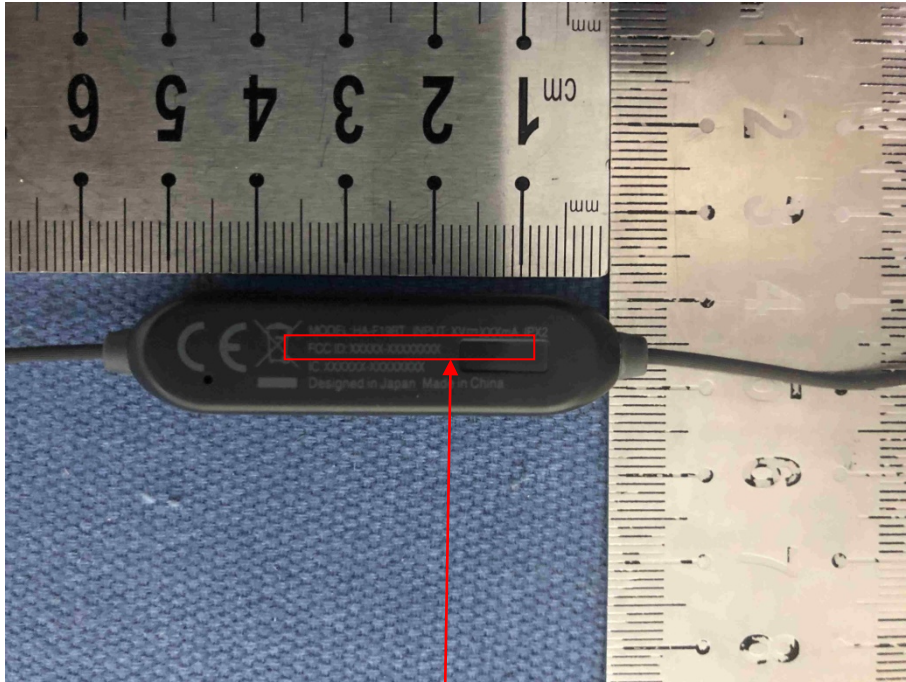

# Label location

FCC ID: 2ALVKHA-HAF19BT

FCC ID: 2ALVKHA-HAF19BT

Size 15x3mm