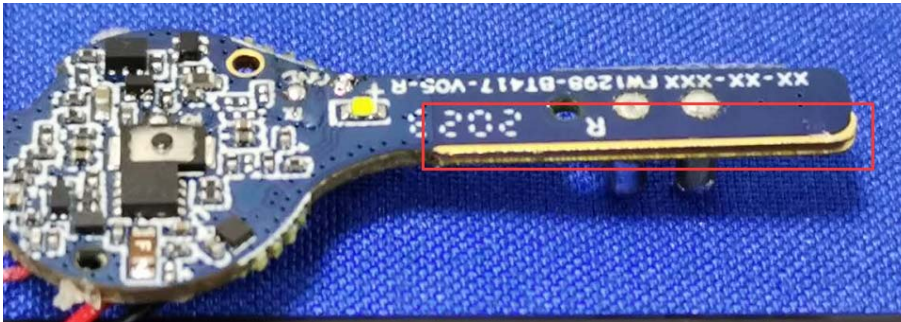

FCC ID: 2ALVKHA-HAA7T

---

BT Antenna:

Right ear:

Left ear: