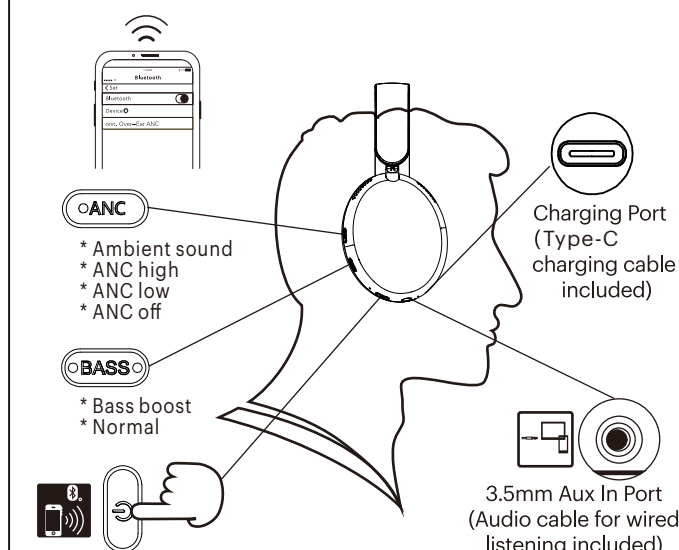

1. Headphones x1
2. 3.5mm audio cable x1
3. Type-C charging cable x1
4. Carry case x1
5. Quick start guide x1

Let's Get Started!

On/Off & Pairing

01

* Power on the headphones and it will go to pairing mode automatically, search for the entry "onn. Over-Ear ANC".
 * Multi-Point Connection: x2 Tap Power on button to entry pairing mode

ANC
 * Ambient sound
 * ANC high
 * ANC low
 * ANC off

BASS
 * Bass boost
 * Normal

Charging Port
 (Type-C charging cable included)

3.5mm Aux In Port
 (Audio cable for wired listening included)

Enjoy Your Music