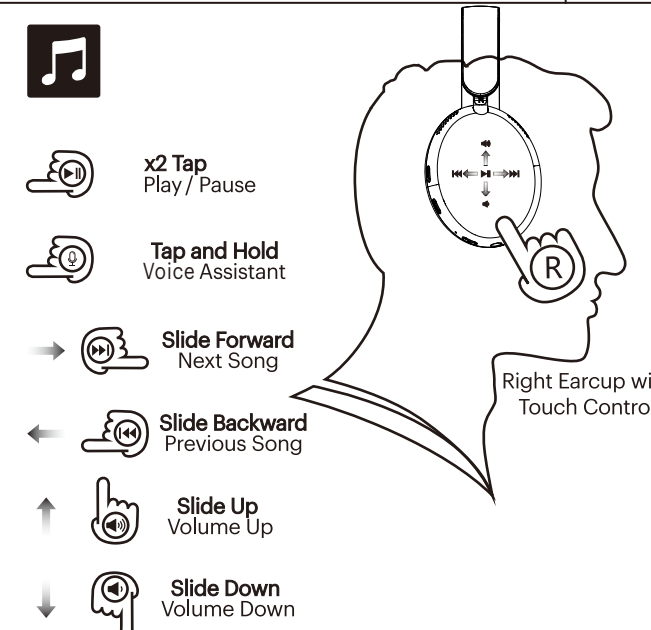

1. Headphones x1
2. 3.5mm audio cable x1
3. Type-C charging cable x1
4. Carry case x1
5. Quick start guide x1

Let's Get Started!

On/Off & Pairing

01

* Power on the headphones and it will go to pairing mode automatically, search for the entry "onn. Over-Ear ANC".
 * Multi-Point Connection: x2 Tap Power on button to entry pairing mode

ANC
 * Ambient sound
 * ANC high
 * ANC low
 * ANC off

BASS
 * Bass boost
 * Normal

Charging Port
 (Type-C charging cable included)

3.5mm Aux In Port
 (Audio cable for wired listening included)

Enjoy Your Music

02

x2 Tap
 Play / Pause

Tap and Hold
 Voice Assistant

Slide Forward
 Next Song

Slide Backward
 Previous Song

Slide Up
 Volume Up

Slide Down
 Volume Down

Take a Phone Call

03

x2 Tap
 Answer incoming call

x2 Tap
 Hangup

Tap and hold
 Reject Incoming Call

Slide Up
 Volume Up

Slide Down
 Volume Down

Charge Your Headphones

04