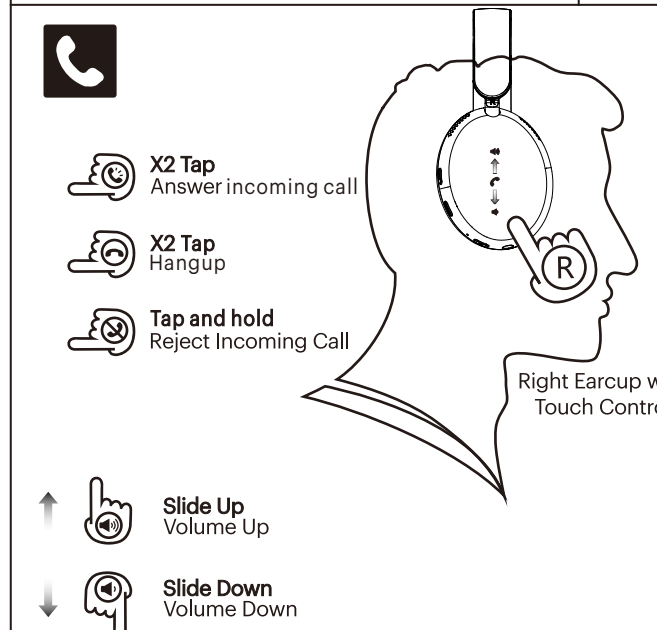

ANC
 * Ambient sound
 * ANC high
 * ANC low
 * ANC off

BASS
 * Bass boost
 * Normal

Charging Port
 (Type-C charging cable included)

3.5mm Aux In Port
 (Audio cable for wired listening included)

Enjoy Your Music

02

x2 Tap
 Play / Pause

Tap and Hold
 Voice Assistant

Slide Forward
 Next Song

Slide Backward
 Previous Song

Slide Up
 Volume Up

Slide Down
 Volume Down

Take a Phone Call

03

x2 Tap
 Answer incoming call

x2 Tap
 Hangup

Tap and hold
 Reject Incoming Call

Slide Up
 Volume Up

Slide Down
 Volume Down

Charge Your Headphones

04