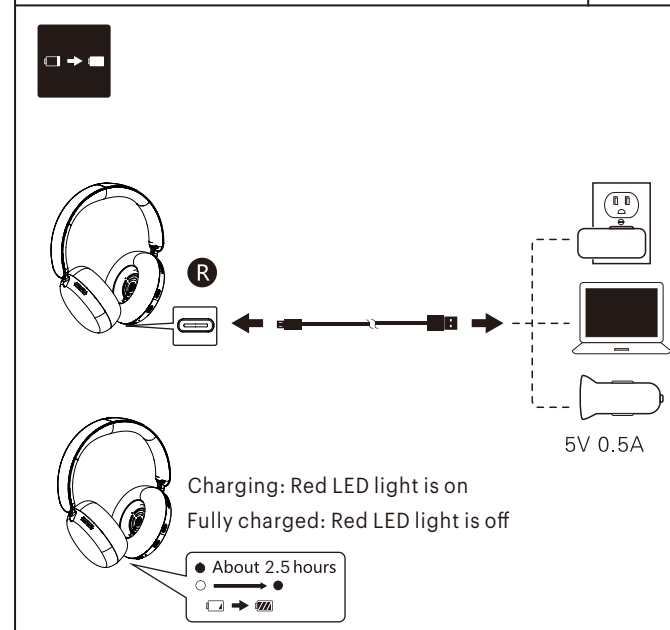

03

x2 Tap
 Answer incoming call

x2 Tap
 Hangup

Tap and hold
 Reject Incoming Call

Slide Up
 Volume Up

Slide Down
 Volume Down

Charge Your Headphones

04

Charging: Red LED light is on
 Fully charged: Red LED light is off
 ● About 2.5 hours

108±1mm

95±1mm

570±1mm