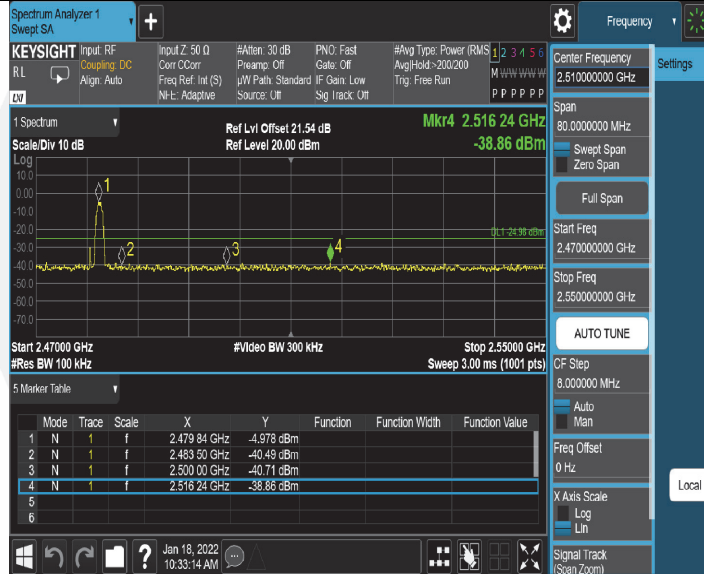

DH5 Ant1 High Hop 2480

2DH5 Ant1 Low 2402

2DH5 Ant1 High 2480

2DH5 Ant1 Low Hop 2402

2DH5 Ant1 High Hop 2480

TestMode	Antenna	Frequency[MHz]	FreqRange [MHz]	RefLevel [dBm]	Result [dBm]	Limit [dBm]	Verdict
DH5	Ant1	2402	Reference	7.93	7.93	---	PASS
			30~1000	7.93	-50.94	≤-12.07	PASS
			1000~26500	7.93	-29.51	≤-12.07	PASS
		2441	Reference	-5.71	-5.71	---	PASS
			30~1000	-5.71	-51.26	≤-25.71	PASS
			1000~26500	-5.71	-40.47	≤-25.71	PASS
2480	Reference	-5.10	-5.10	---	PASS		
	30~1000	-5.10	-50.47	≤-25.1	PASS		
	1000~26500	-5.10	-40.45	≤-25.1	PASS		
2DH5	Ant1	2402	Reference	-6.41	-6.41	---	PASS
			30~1000	-6.41	-50.75	≤-26.41	PASS
		2441	Reference	-5.57	-5.57	---	PASS
			30~1000	-5.57	-49.47	≤-25.57	PASS

		1000~26500	-5.57	-39.70	≤-25.57	PASS
	2480	Reference	-4.97	-4.97	---	PASS
		30~1000	-4.97	-50.77	≤-24.97	PASS
		1000~26500	-4.97	-39.68	≤-24.97	PASS

DH5 Ant1 2402 0~Reference

DH5 Ant1 2402 30~1000

DH5 Ant1 2402 1000~26500