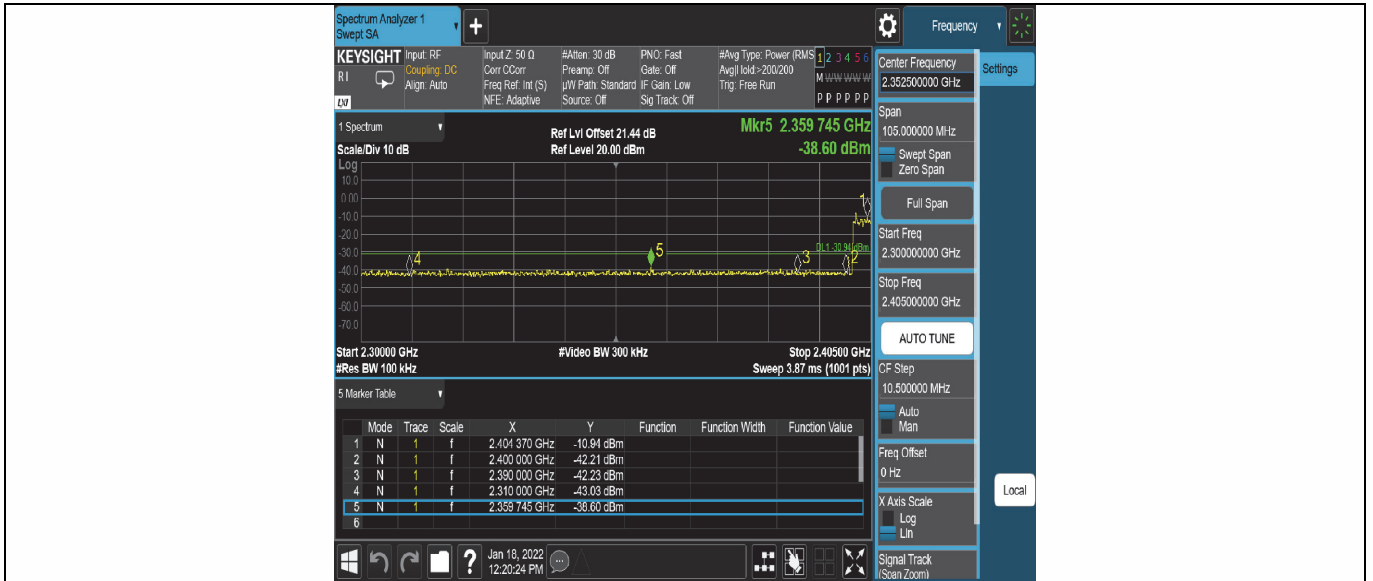

DH5 Ant1 High Hop 2480

2DH5 Ant1 Low 2402

2DH5 Ant1 High 2480

2DH5 Ant1 Low Hop 2402

2DH5 Ant1 High Hop 2480

TestMode	Antenna	Frequency[MHz]	FreqRange [MHz]	RefLevel [dBm]	Result [dBm]	Limit [dBm]	Verdict
DH5	Ant1	2402	Reference	7.93	7.93	---	PASS
			30~1000	7.93	-50.94	≤-12.07	PASS
			1000~26500	7.93	-29.51	≤-12.07	PASS
		2441	Reference	-5.71	-5.71	---	PASS
			30~1000	-5.71	-51.26	≤-25.71	PASS
			1000~26500	-5.71	-40.47	≤-25.71	PASS
2480	Reference	-5.10	-5.10	---	PASS		
	30~1000	-5.10	-50.47	≤-25.1	PASS		
	1000~26500	-5.10	-40.45	≤-25.1	PASS		
2DH5	Ant1	2402	Reference	-6.41	-6.41	---	PASS
			30~1000	-6.41	-50.75	≤-26.41	PASS
		2441	Reference	-5.57	-5.57	---	PASS
			30~1000	-5.57	-49.47	≤-25.57	PASS

		1000~26500	-5.57	-39.70	≤-25.57	PASS
	2480	Reference	-4.97	-4.97	---	PASS
		30~1000	-4.97	-50.77	≤-24.97	PASS
		1000~26500	-4.97	-39.68	≤-24.97	PASS

DH5 Ant1 2402 0~Reference

DH5 Ant1 2402 30~1000

DH5 Ant1 2402 1000~26500