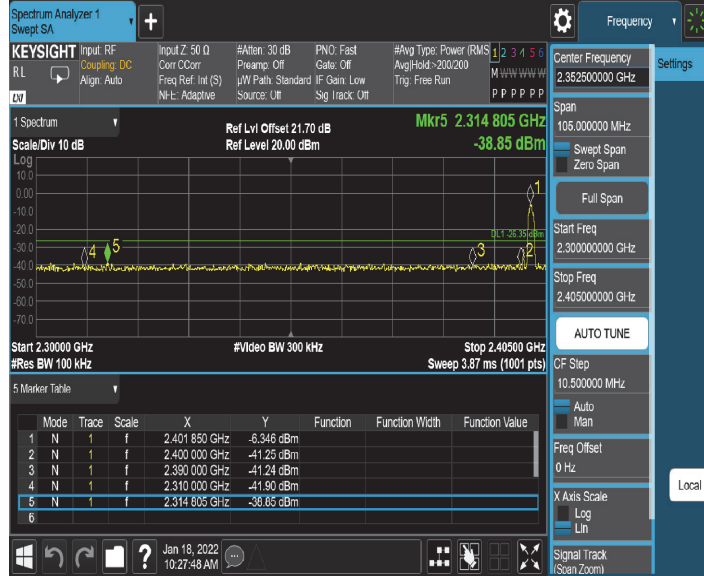

DH5 Ant1 High Hop 2480

2DH5 Ant1 Low 2402

2DH5 Ant1 High 2480

2DH5 Ant1 Low Hop 2402

2DH5 Ant1 High Hop 2480

TestMode	Antenna	Frequency[MHz]	FreqRange [MHz]	RefLevel [dBm]	Result [dBm]	Limit [dBm]	Verdict
DH5	Ant1	2402	Reference	7.93	7.93	---	PASS
			30~1000	7.93	-50.94	≤-12.07	PASS
			1000~26500	7.93	-29.51	≤-12.07	PASS
		2441	Reference	-5.71	-5.71	---	PASS
			30~1000	-5.71	-51.26	≤-25.71	PASS
			1000~26500	-5.71	-40.47	≤-25.71	PASS
2480	Reference	-5.10	-5.10	---	PASS		
	30~1000	-5.10	-50.47	≤-25.1	PASS		
	1000~26500	-5.10	-40.45	≤-25.1	PASS		
2DH5	Ant1	2402	Reference	-6.41	-6.41	---	PASS
			30~1000	-6.41	-50.75	≤-26.41	PASS
		2441	Reference	-5.57	-5.57	---	PASS
			30~1000	-5.57	-49.47	≤-25.57	PASS

		1000~26500	-5.57	-39.70	≤-25.57	PASS
	2480	Reference	-4.97	-4.97	---	PASS
		30~1000	-4.97	-50.77	≤-24.97	PASS
		1000~26500	-4.97	-39.68	≤-24.97	PASS

DH5 Ant1 2402 0~Reference

DH5 Ant1 2402 30~1000

DH5 Ant1 2402 1000~26500