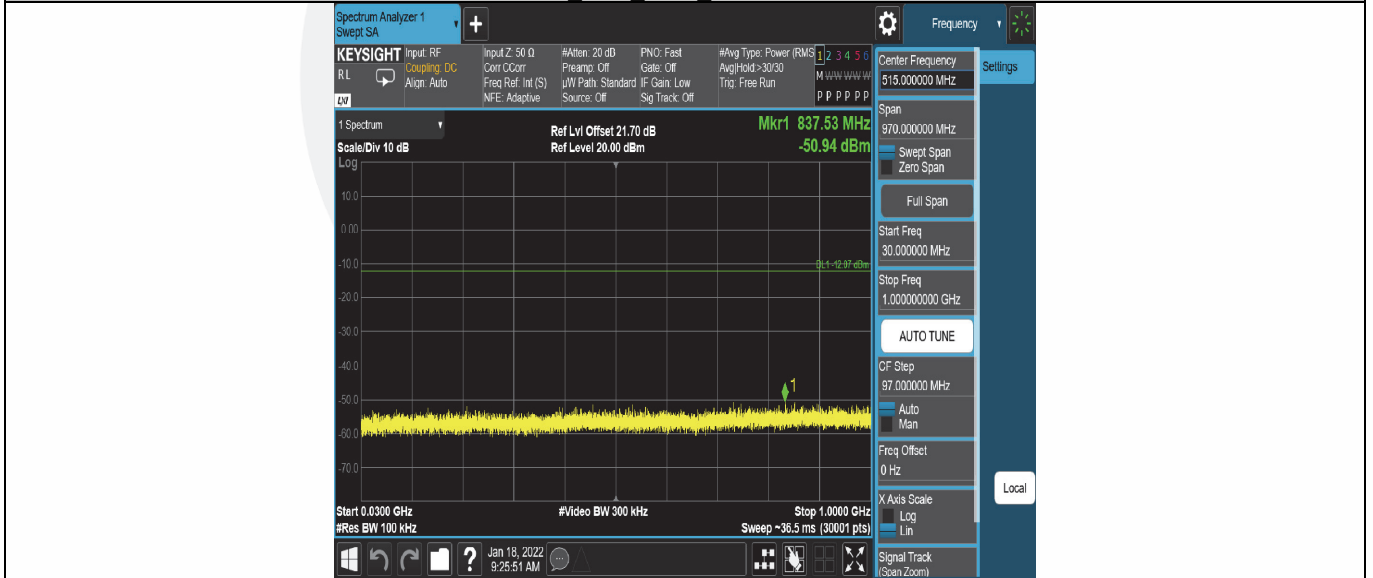

DH5 Ant1 High Hop 2480

2DH5 Ant1 Low 2402

2DH5 Ant1 High 2480

2DH5 Ant1 Low Hop 2402

2DH5 Ant1 High Hop 2480

TestMode	Antenna	Frequency[MHz]	FreqRange [MHz]	RefLevel [dBm]	Result [dBm]	Limit [dBm]	Verdict
DH5	Ant1	2402	Reference	7.93	7.93	---	PASS
			30~1000	7.93	-50.94	≤-12.07	PASS
			1000~26500	7.93	-29.51	≤-12.07	PASS
		2441	Reference	-5.71	-5.71	---	PASS
			30~1000	-5.71	-51.26	≤-25.71	PASS
			1000~26500	-5.71	-40.47	≤-25.71	PASS
2480	Reference	-5.10	-5.10	---	PASS		
	30~1000	-5.10	-50.47	≤-25.1	PASS		
	1000~26500	-5.10	-40.45	≤-25.1	PASS		
2DH5	Ant1	2402	Reference	-6.41	-6.41	---	PASS
			30~1000	-6.41	-50.75	≤-26.41	PASS
		2441	Reference	-5.57	-5.57	---	PASS
			30~1000	-5.57	-49.47	≤-25.57	PASS

		1000~26500	-5.57	-39.70	≤-25.57	PASS
	2480	Reference	-4.97	-4.97	---	PASS
		30~1000	-4.97	-50.77	≤-24.97	PASS
		1000~26500	-4.97	-39.68	≤-24.97	PASS

DH5 Ant1 2402 0~Reference

DH5 Ant1 2402 30~1000

DH5 Ant1 2402 1000~26500