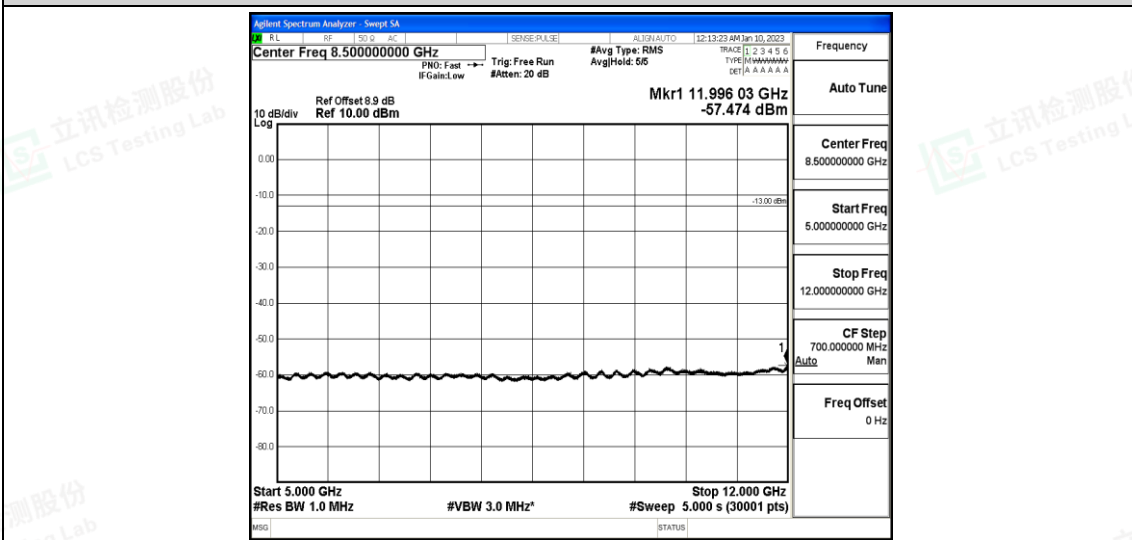

Band25-20MHz-16QAM-26590-1-0-High-1000-5000--39.16-PASS

Band25-20MHz-16QAM-26590-1-0-High-5000-12000--57.47-PASS