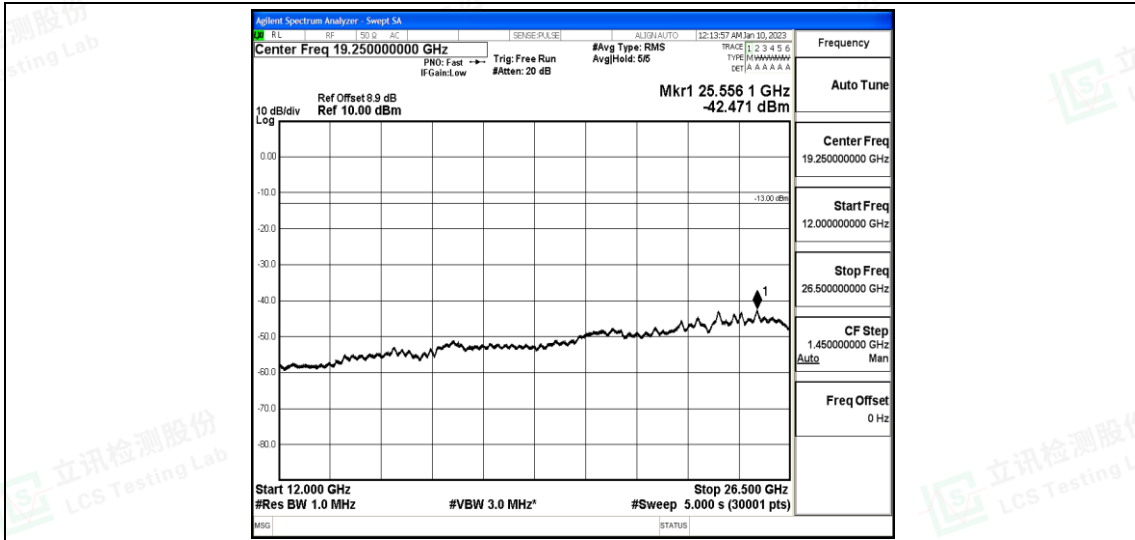

Band25-20MHz-16QAM-26590-1-0-High-5000-12000--57.47-PASS

Band25-20MHz-16QAM-26590-1-0-High-12000-26500--42.47-PASS