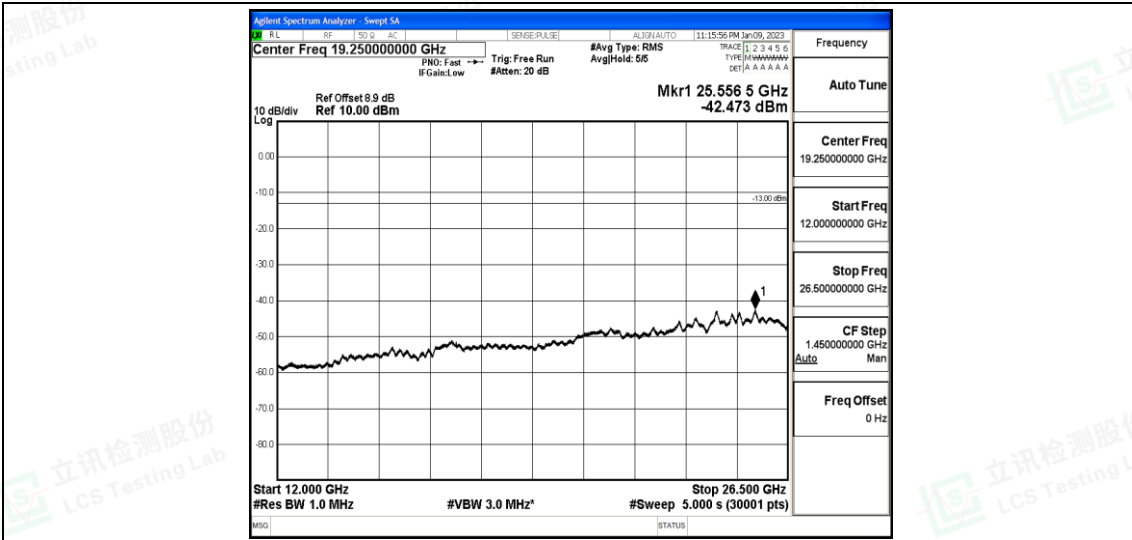

Band25-10MHz-QPSK-26640-1-0-High-30-1000--35.28-PASS

Band25-10MHz-QPSK-26640-1-0-High-1000-5000--39.1-PASS

Band25-10MHz-QPSK-26640-1-0-High-5000-12000--57.37-PASS

Band25-10MHz-QPSK-26640-1-0-High-12000-26500--42.47-PASS