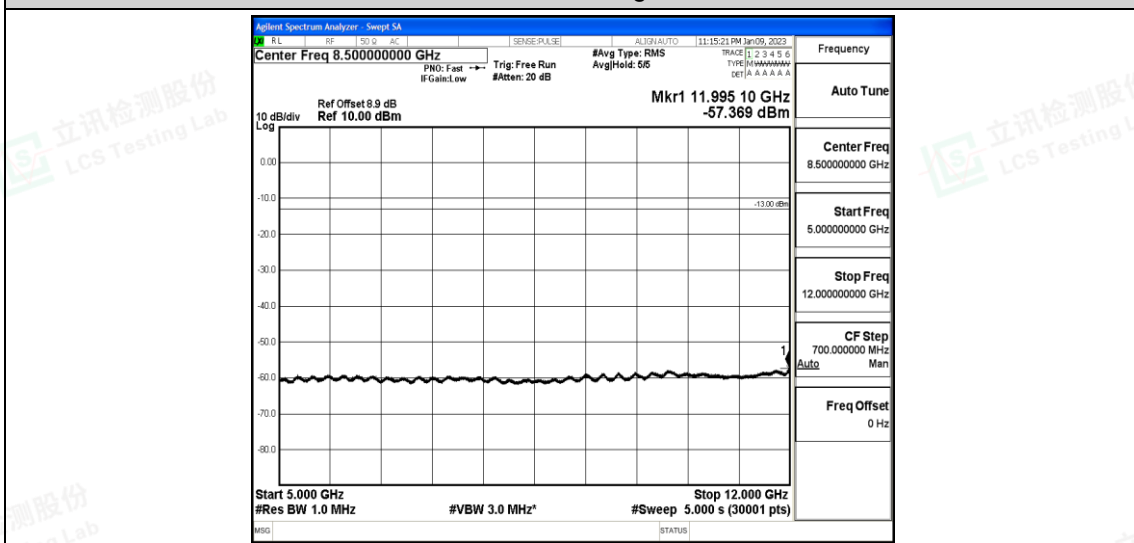

Band25-10MHz-QPSK-26640-1-0-High-1000-5000--39.1-PASS

Band25-10MHz-QPSK-26640-1-0-High-5000-12000--57.37-PASS