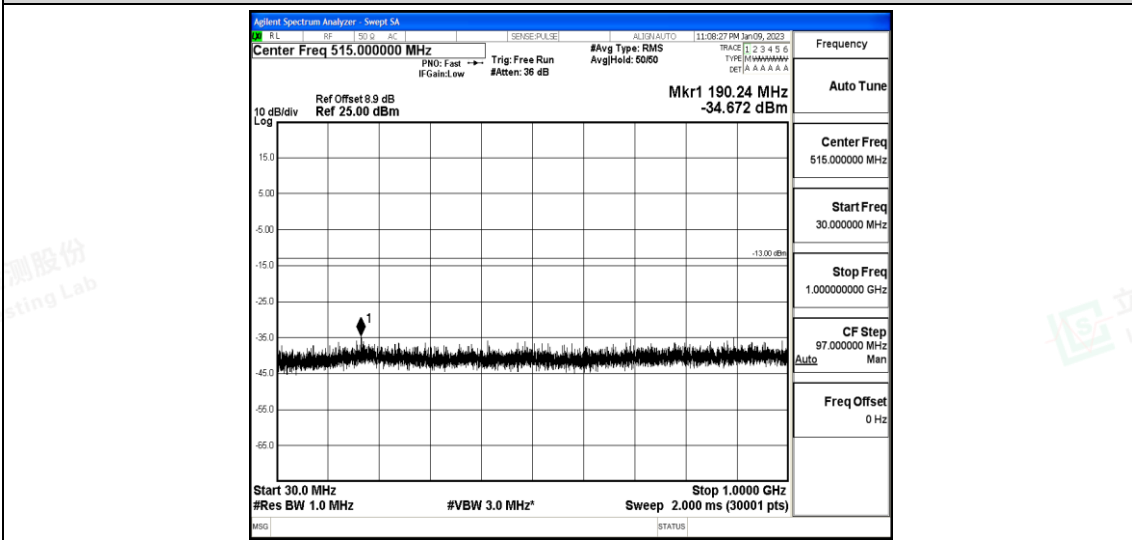

Band25-10MHz-QPSK-26640-1-0-High-30-1000--35.28-PASS

Band25-10MHz-QPSK-26640-1-0-High-1000-5000--39.1-PASS

Band25-10MHz-QPSK-26640-1-0-High-5000-12000--57.37-PASS

Band25-10MHz-QPSK-26640-1-0-High-12000-26500--42.47-PASS