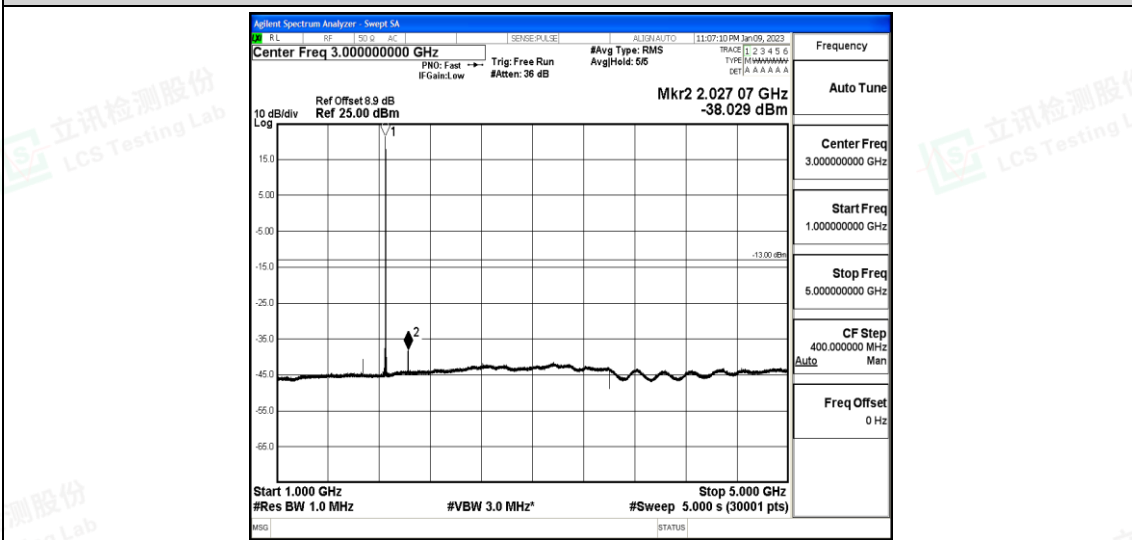

Band25-10MHz-QPSK-26090-1-0-Low-30-1000--35.84-PASS

Band25-10MHz-QPSK-26090-1-0-Low-1000-5000--38.03-PASS