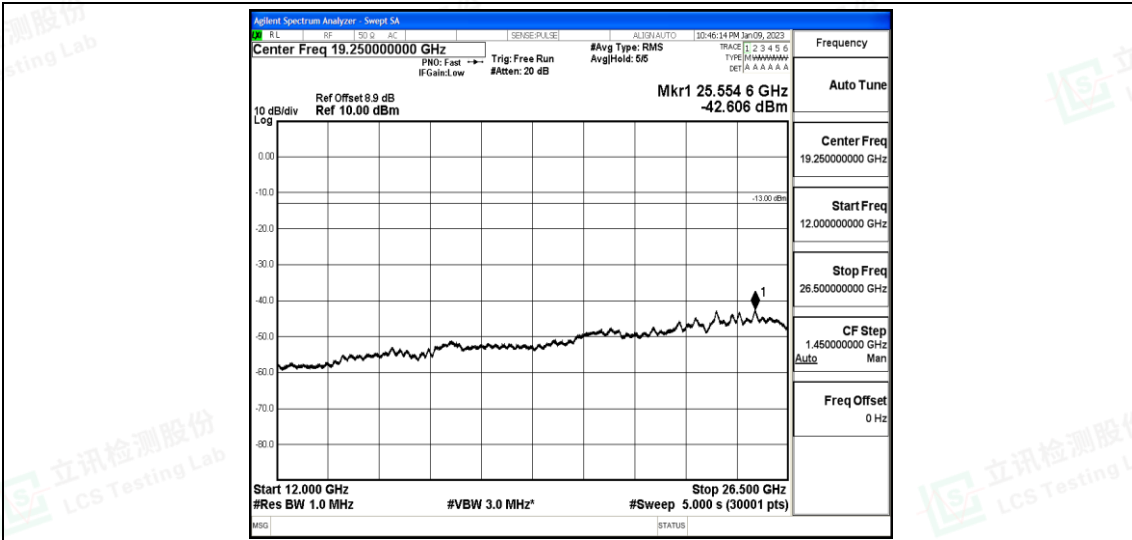

Band25-5MHz-16QAM-26665-1-0-High-30-1000--35.09-PASS

Band25-5MHz-16QAM-26665-1-0-High-1000-5000--39.43-PASS

Band25-5MHz-16QAM-26665-1-0-High-5000-12000--57.14-PASS

Band25-5MHz-16QAM-26665-1-0-High-12000-26500--42.61-PASS