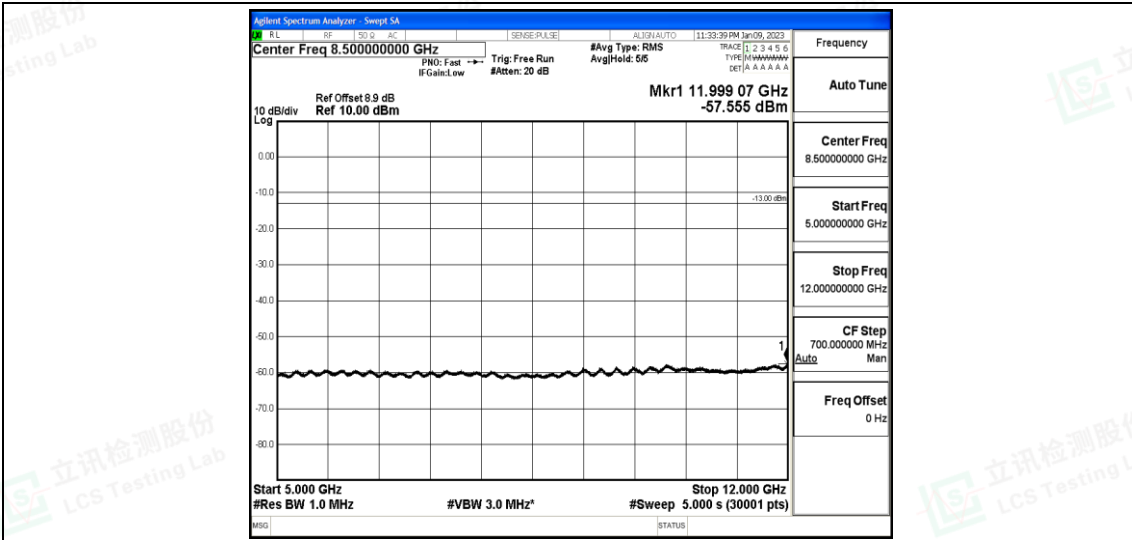

Band25-15MHz-QPSK-26115-1-0-Low-1000-5000--38.11-PASS

Band25-15MHz-QPSK-26115-1-0-Low-5000-12000--57.56-PASS