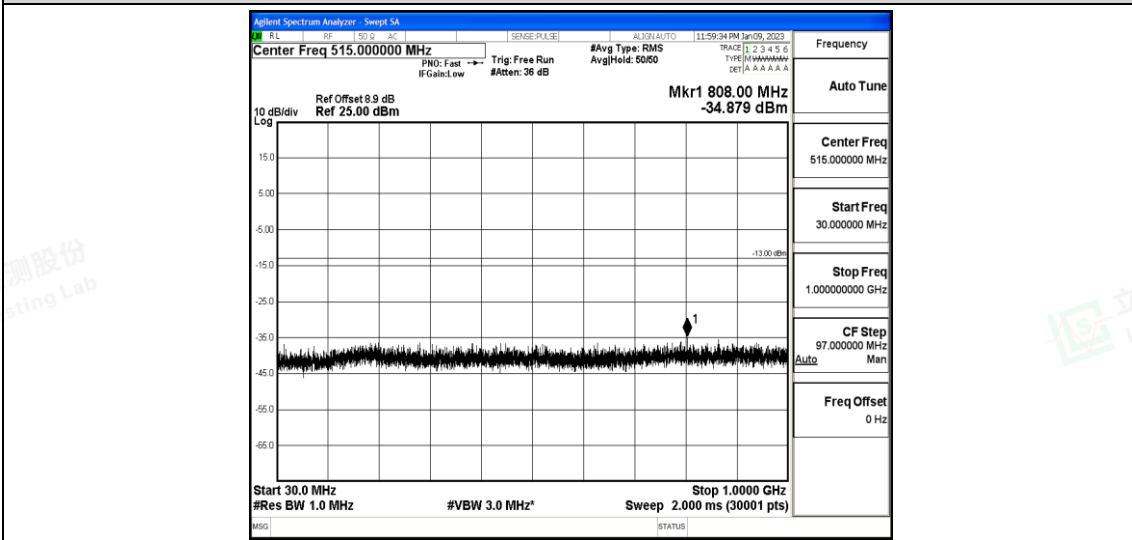

Band25-15MHz-16QAM-26615-1-0-High-30-1000--35.19-PASS

Band25-15MHz-16QAM-26615-1-0-High-1000-5000--39.3-PASS

Band25-15MHz-16QAM-26615-1-0-High-5000-12000--57.26-PASS

Band25-15MHz-16QAM-26615-1-0-High-12000-26500--42.49-PASS