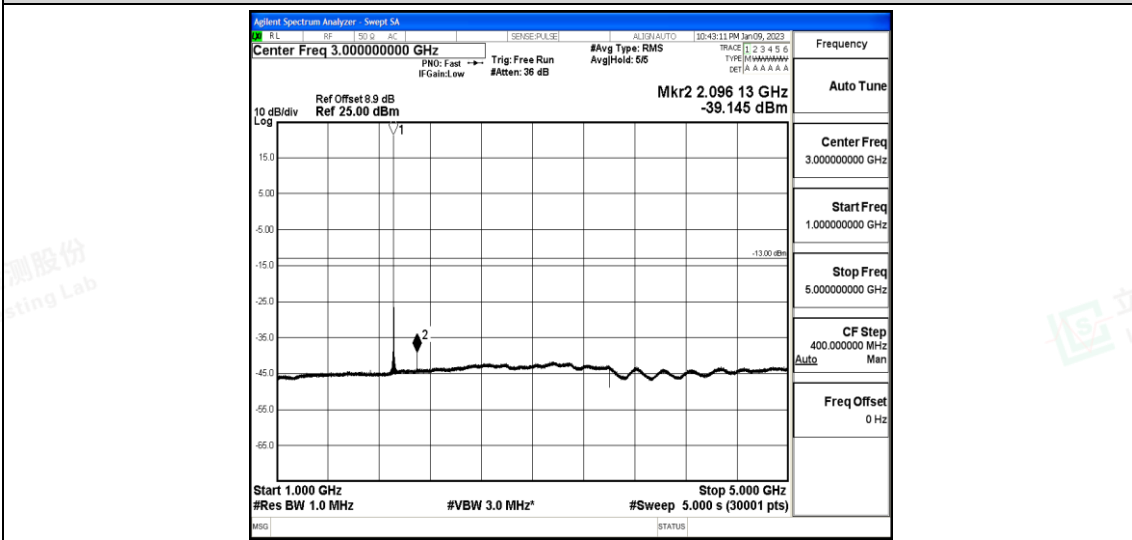

Band25-5MHz-QPSK-26665-1-0-High-30-1000--35.74-PASS

Band25-5MHz-QPSK-26665-1-0-High-1000-5000--39.15-PASS

Band25-5MHz-QPSK-26665-1-0-High-5000-12000--57.39-PASS

Band25-5MHz-QPSK-26665-1-0-High-12000-26500--42.51-PASS