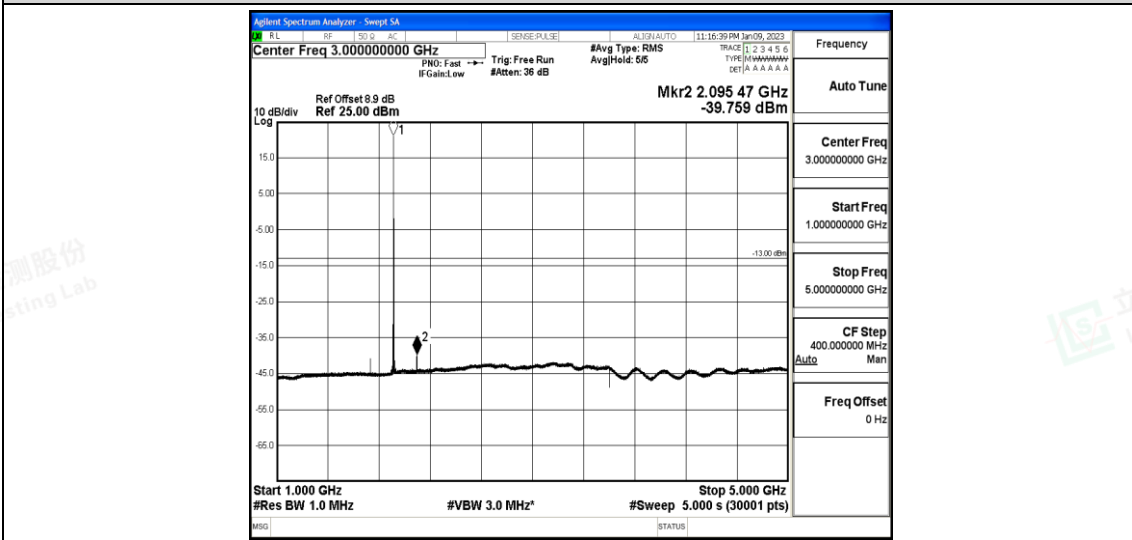

Band25-10MHz-16QAM-26640-1-0-High-30-1000--34.63-PASS

Band25-10MHz-16QAM-26640-1-0-High-1000-5000--39.76-PASS