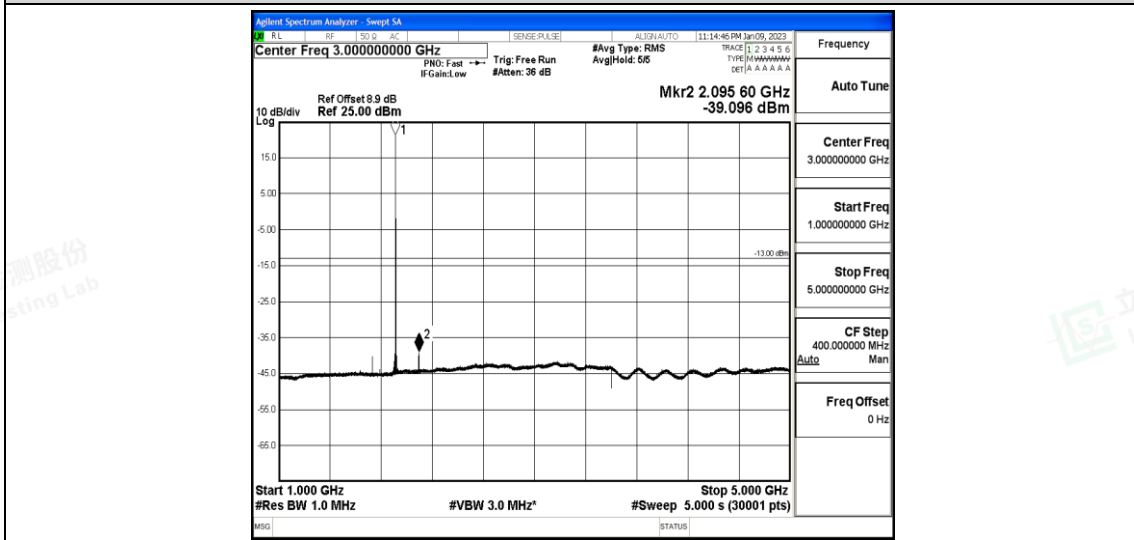

Band25-10MHz-QPSK-26640-1-0-High-30-1000--35.28-PASS

Band25-10MHz-QPSK-26640-1-0-High-1000-5000--39.1-PASS