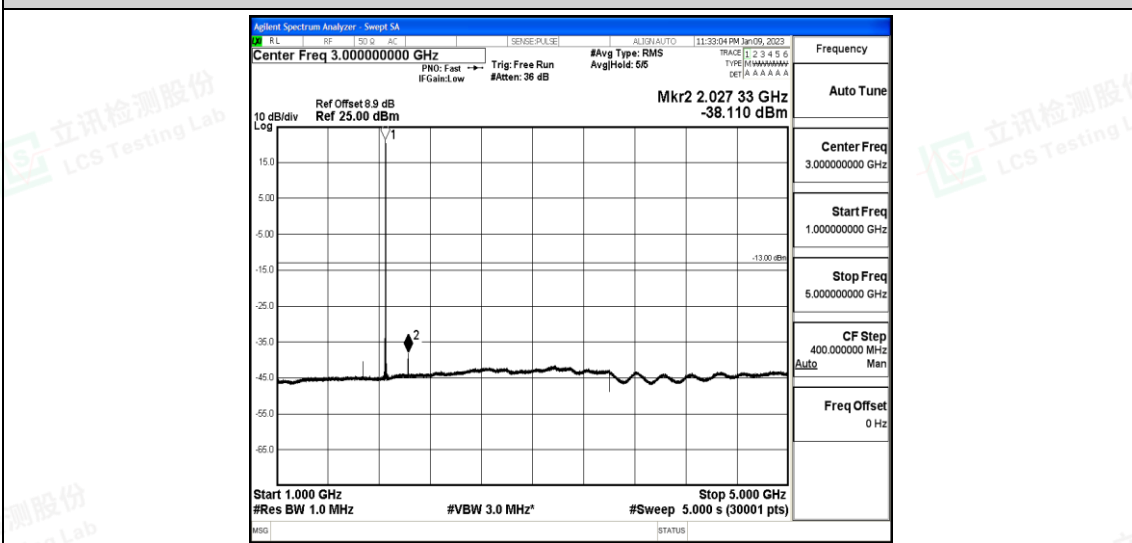

Band25-15MHz-QPSK-26115-1-0-Low-30-1000--35.98-PASS

Band25-15MHz-QPSK-26115-1-0-Low-1000-5000--38.11-PASS