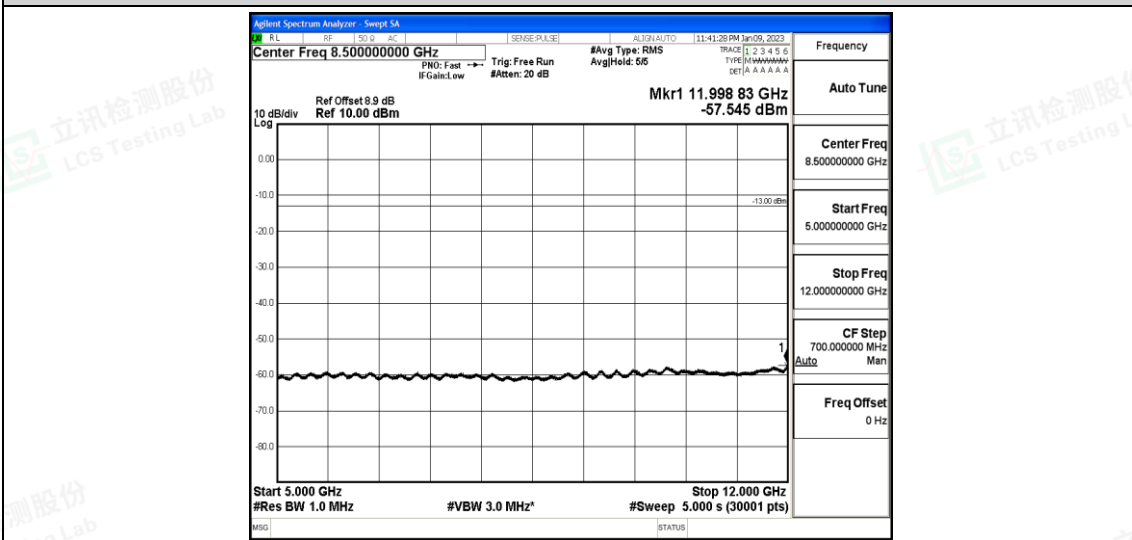

Band25-15MHz-QPSK-26615-1-0-High-1000-5000--39.1-PASS

Band25-15MHz-QPSK-26615-1-0-High-5000-12000--57.55-PASS