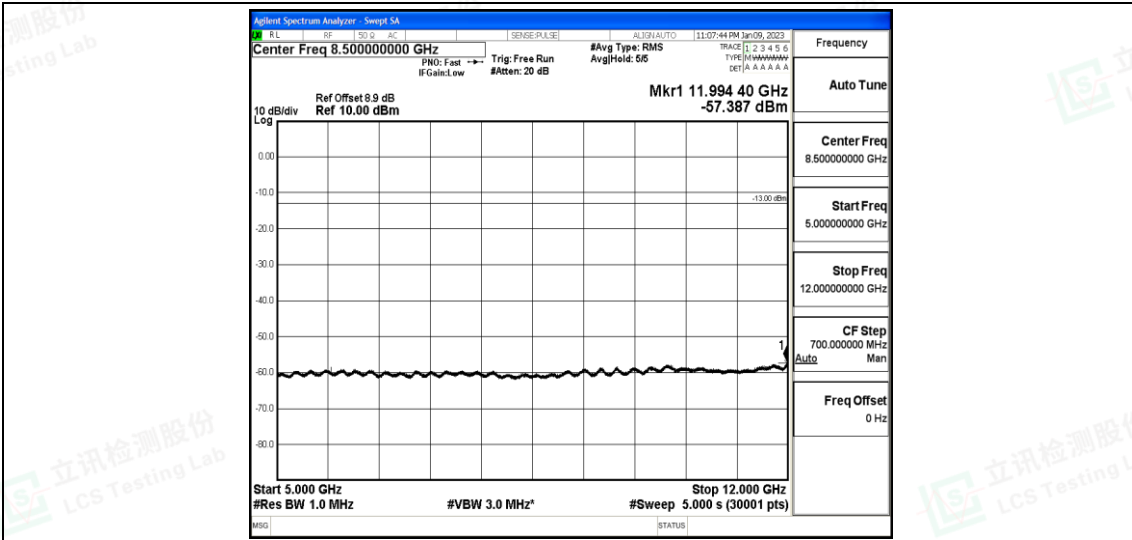

Band25-10MHz-QPSK-26090-1-0-Low-1000-5000--38.03-PASS

Band25-10MHz-QPSK-26090-1-0-Low-5000-12000--57.39-PASS