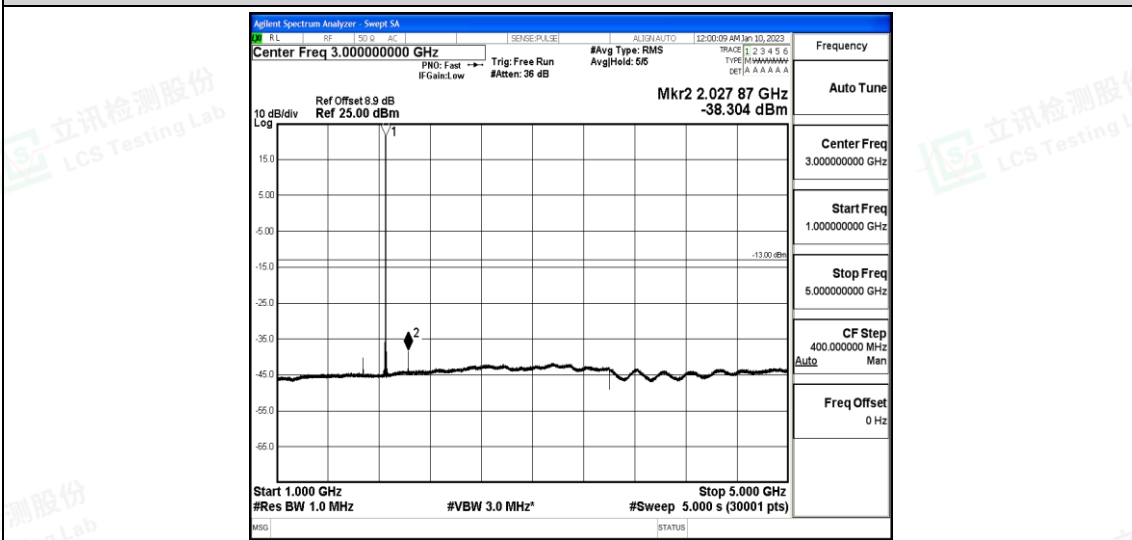

Band25-20MHz-QPSK-26140-1-0-Low-30-1000--34.88-PASS

Band25-20MHz-QPSK-26140-1-0-Low-1000-5000--38.3-PASS