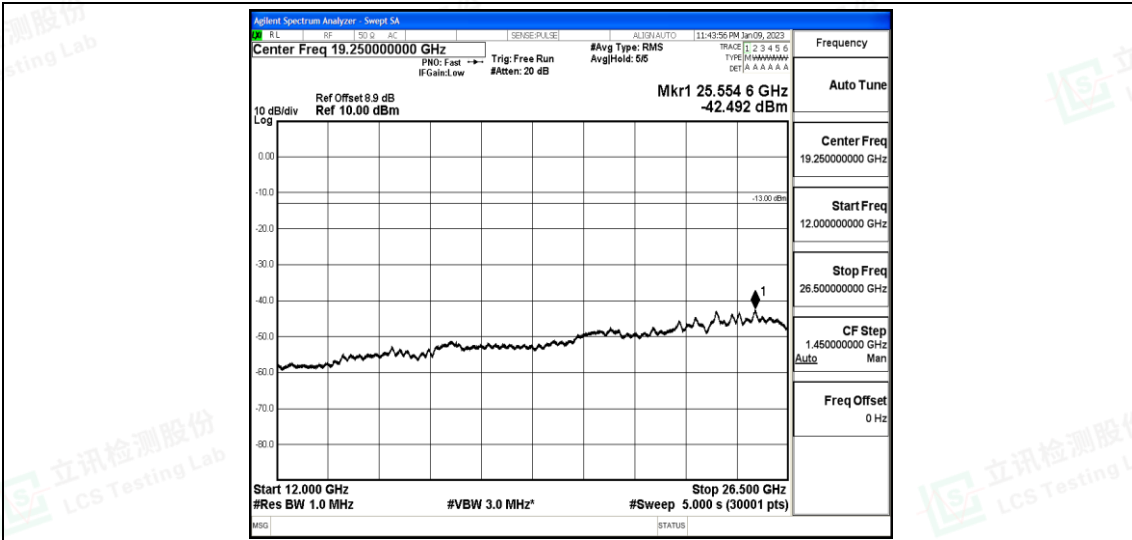

Band25-15MHz-16QAM-26615-1-0-High-30-1000--35.19-PASS

Band25-15MHz-16QAM-26615-1-0-High-1000-5000--39.3-PASS

Band25-15MHz-16QAM-26615-1-0-High-5000-12000--57.26-PASS

Band25-15MHz-16QAM-26615-1-0-High-12000-26500--42.49-PASS