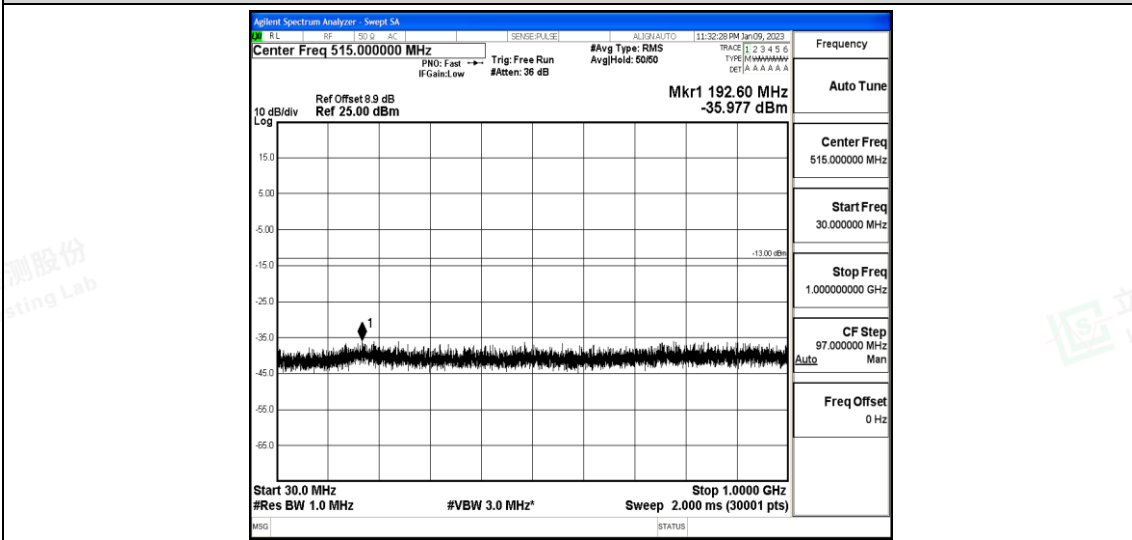

Band25-10MHz-16QAM-26640-1-0-High-30-1000--34.63-PASS

Band25-10MHz-16QAM-26640-1-0-High-1000-5000--39.76-PASS

Band25-10MHz-16QAM-26640-1-0-High-5000-12000--57.53-PASS

Band25-10MHz-16QAM-26640-1-0-High-12000-26500--42.47-PASS