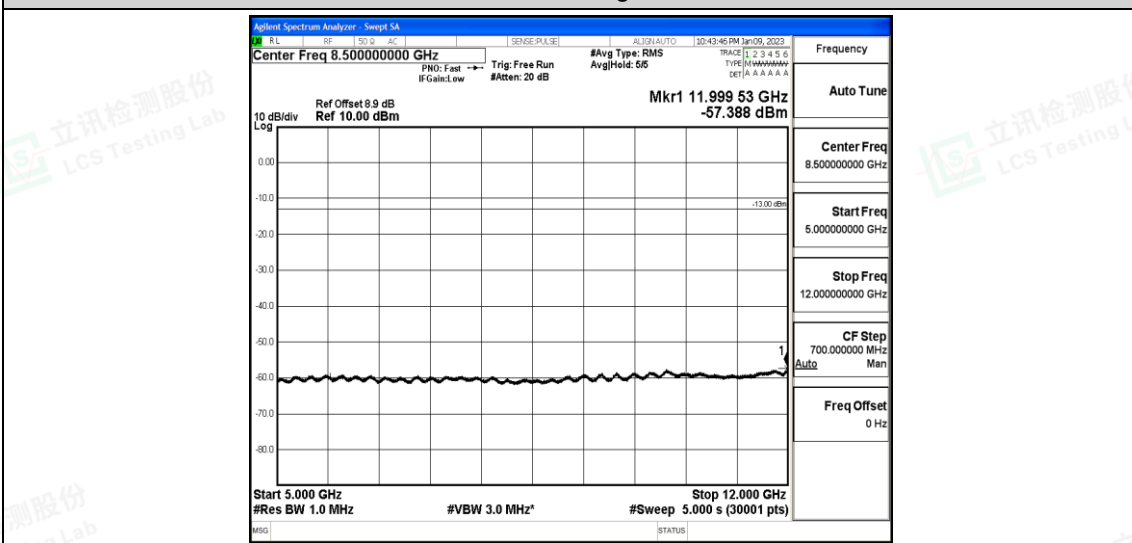

Band25-5MHz-QPSK-26665-1-0-High-30-1000--35.74-PASS

Band25-5MHz-QPSK-26665-1-0-High-1000-5000--39.15-PASS

Band25-5MHz-QPSK-26665-1-0-High-5000-12000--57.39-PASS

Band25-5MHz-QPSK-26665-1-0-High-12000-26500--42.51-PASS