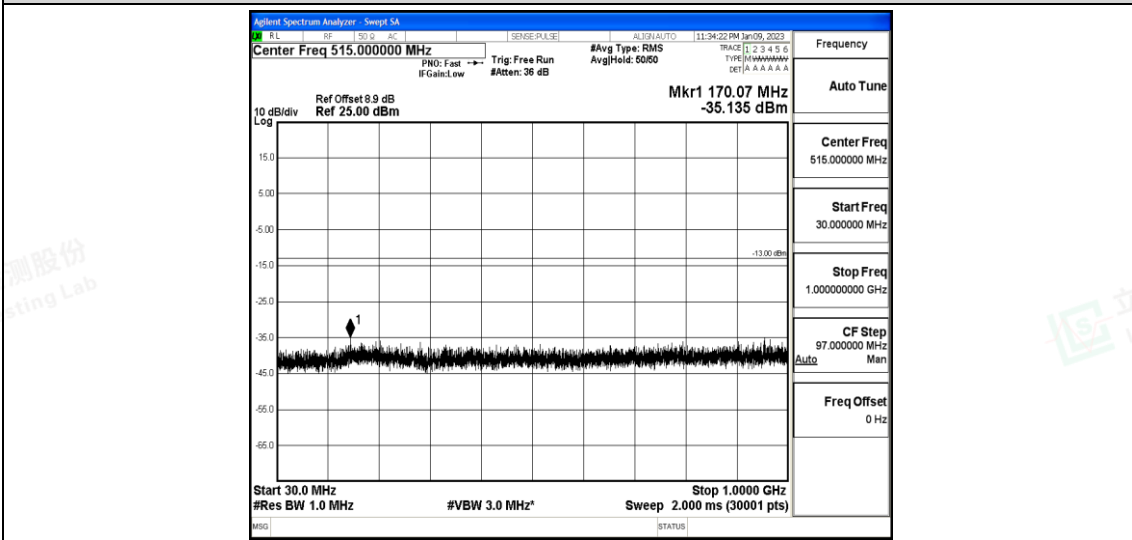

Band25-15MHz-QPSK-26615-1-0-High-30-1000--36-PASS

Band25-15MHz-QPSK-26615-1-0-High-1000-5000--39.1-PASS

Band25-15MHz-QPSK-26615-1-0-High-5000-12000--57.55-PASS

Band25-15MHz-QPSK-26615-1-0-High-12000-26500--42.51-PASS