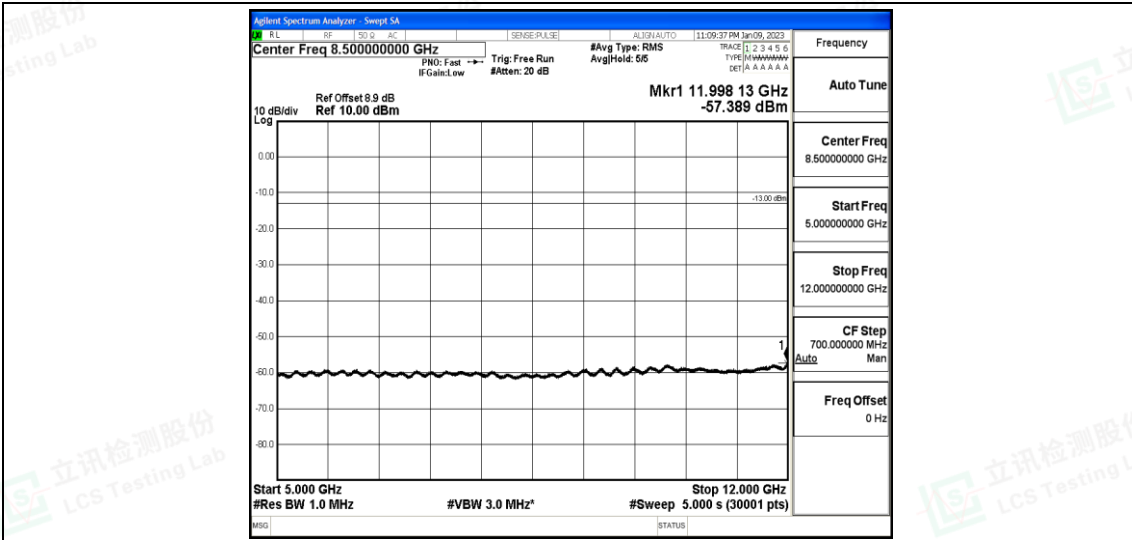

Band25-10MHz-16QAM-26090-1-0-Low-1000-5000--38.19-PASS

Band25-10MHz-16QAM-26090-1-0-Low-5000-12000--57.39-PASS