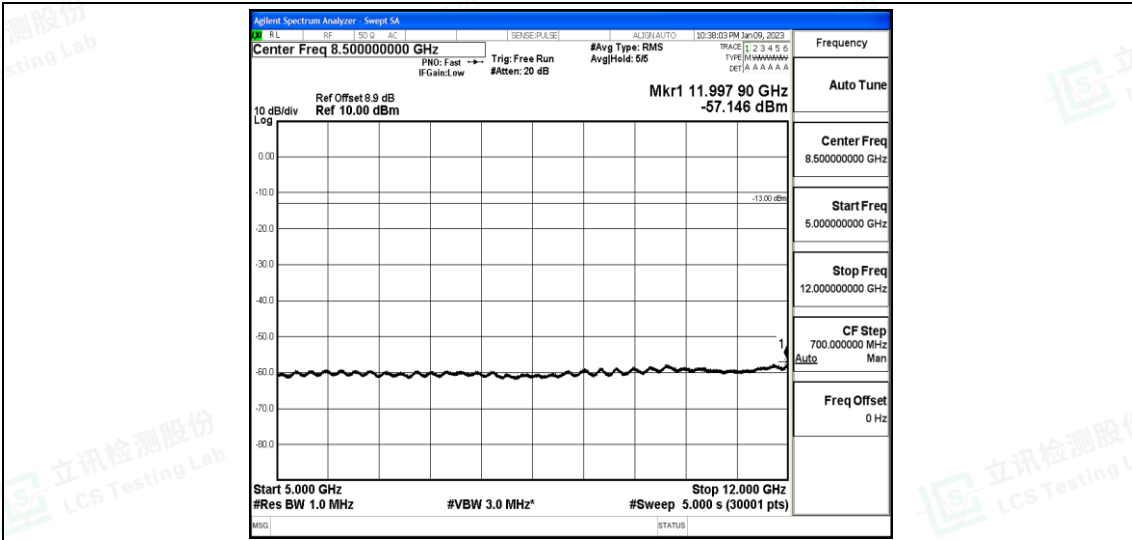

Band25-5MHz-16QAM-26065-1-0-Low-1000-5000--40.5-PASS

Band25-5MHz-16QAM-26065-1-0-Low-5000-12000--57.15-PASS