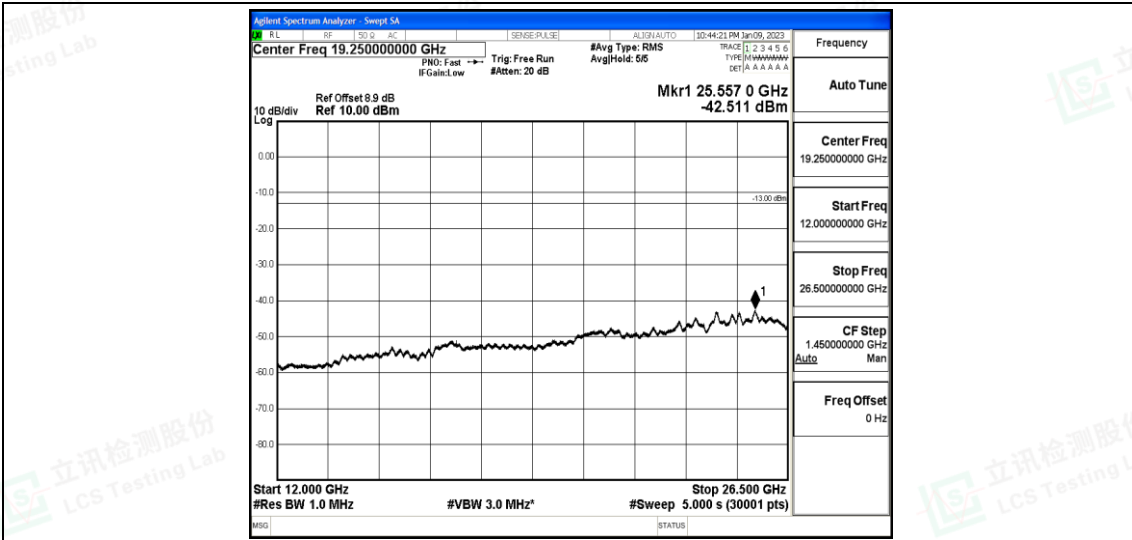

Band25-5MHz-QPSK-26665-1-0-High-30-1000--35.74-PASS

Band25-5MHz-QPSK-26665-1-0-High-1000-5000--39.15-PASS

Band25-5MHz-QPSK-26665-1-0-High-5000-12000--57.39-PASS

Band25-5MHz-QPSK-26665-1-0-High-12000-26500--42.51-PASS