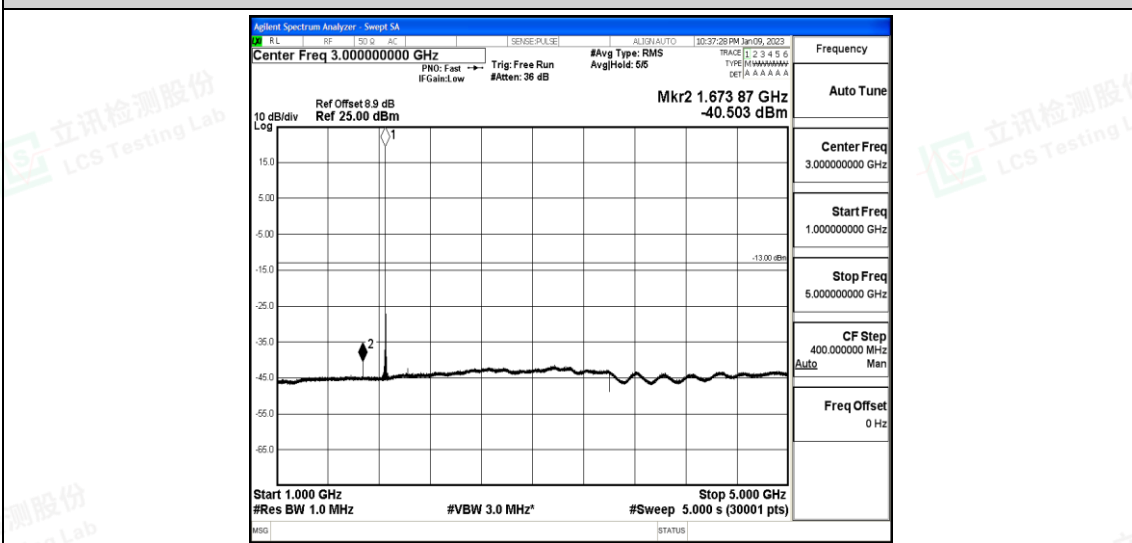

Band25-5MHz-16QAM-26065-1-0-Low-30-1000--35.68-PASS

Band25-5MHz-16QAM-26065-1-0-Low-1000-5000--40.5-PASS