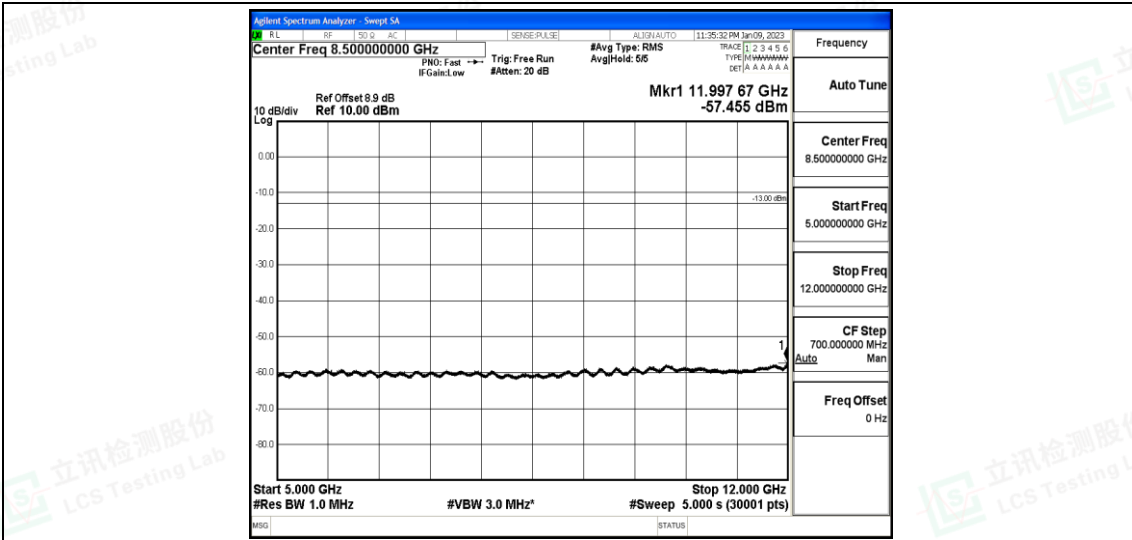

Band25-15MHz-16QAM-26115-1-0-Low-1000-5000--38.07-PASS

Band25-15MHz-16QAM-26115-1-0-Low-5000-12000--57.46-PASS