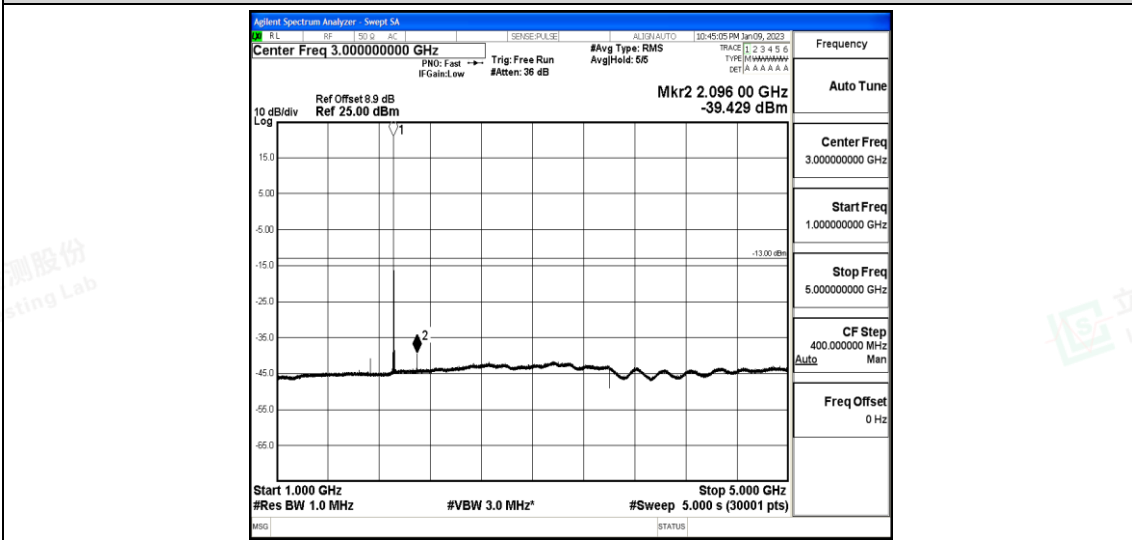

Band25-5MHz-16QAM-26665-1-0-High-30-1000--35.09-PASS

Band25-5MHz-16QAM-26665-1-0-High-1000-5000--39.43-PASS