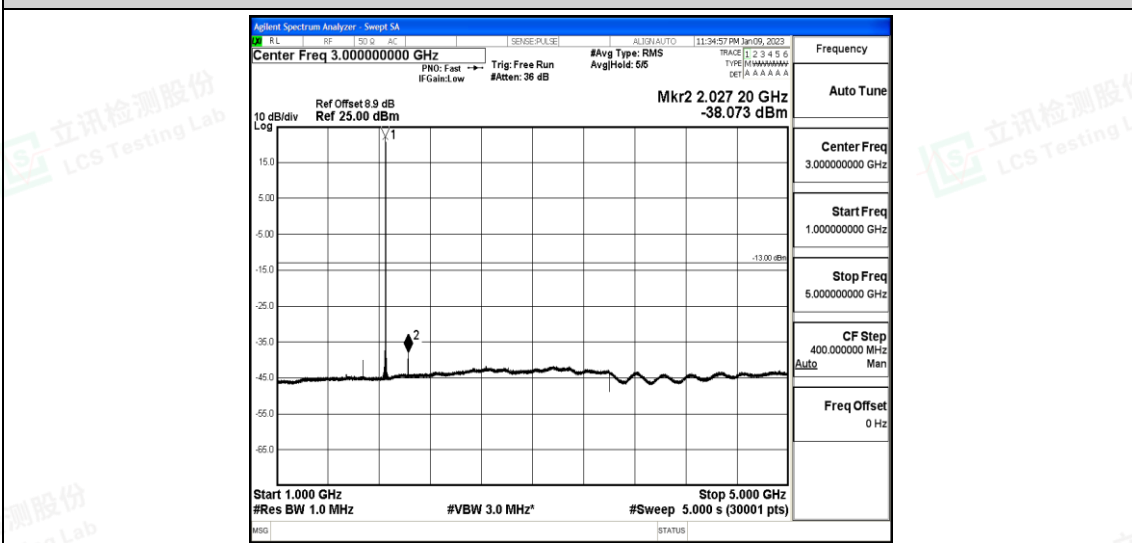

Band25-15MHz-16QAM-26115-1-0-Low-30-1000--35.14-PASS

Band25-15MHz-16QAM-26115-1-0-Low-1000-5000--38.07-PASS