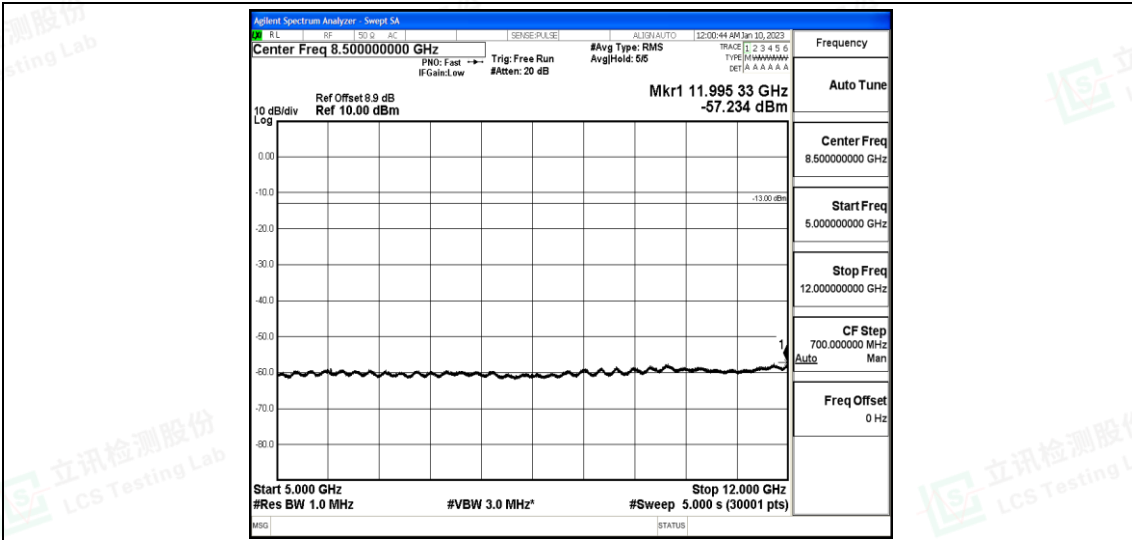

Band25-20MHz-QPSK-26140-1-0-Low-1000-5000--38.3-PASS

Band25-20MHz-QPSK-26140-1-0-Low-5000-12000--57.23-PASS