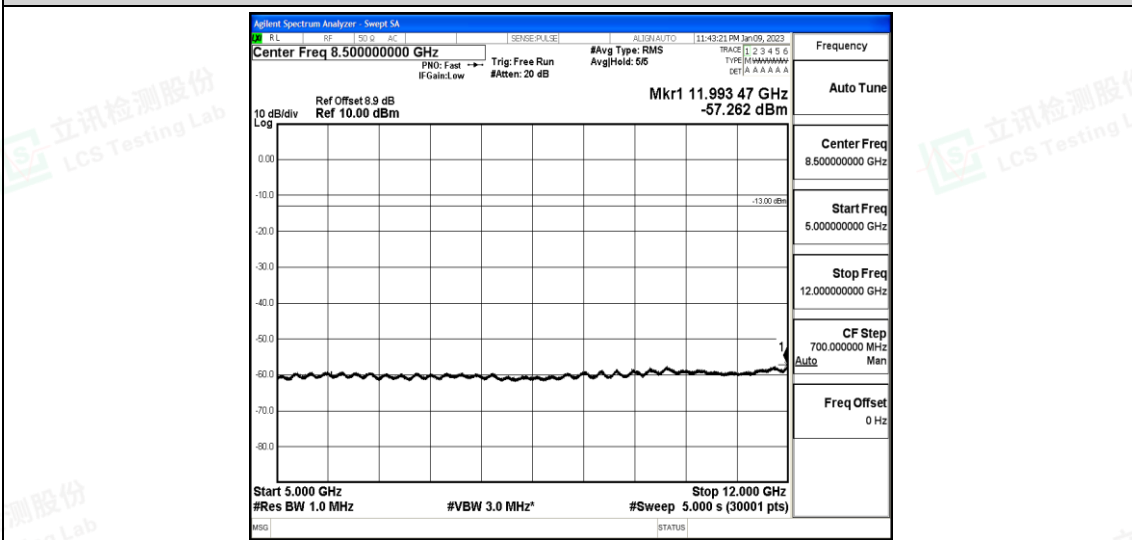

Band25-15MHz-16QAM-26615-1-0-High-1000-5000--39.3-PASS

Band25-15MHz-16QAM-26615-1-0-High-5000-12000--57.26-PASS