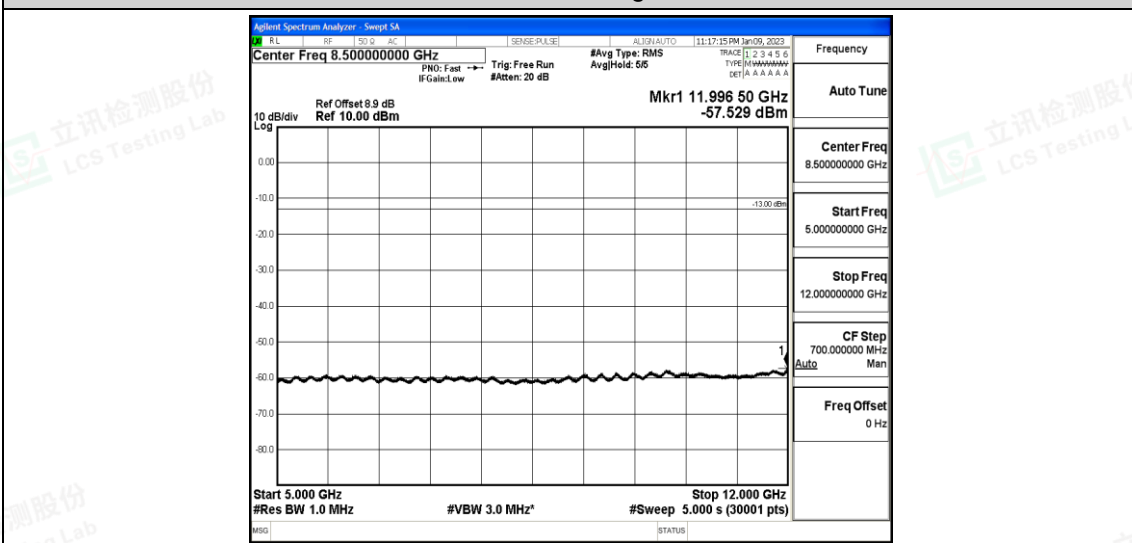

Band25-10MHz-16QAM-26640-1-0-High-1000-5000--39.76-PASS

Band25-10MHz-16QAM-26640-1-0-High-5000-12000--57.53-PASS