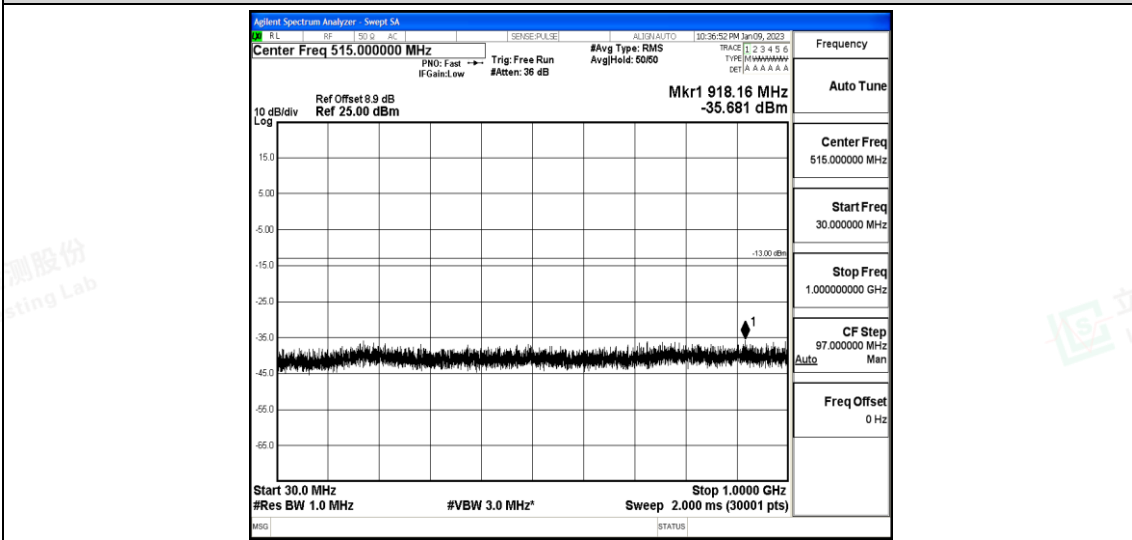

Band25-5MHz-QPSK-26665-1-0-High-30-1000--35.74-PASS

Band25-5MHz-QPSK-26665-1-0-High-1000-5000--39.15-PASS

Band25-5MHz-QPSK-26665-1-0-High-5000-12000--57.39-PASS

Band25-5MHz-QPSK-26665-1-0-High-12000-26500--42.51-PASS