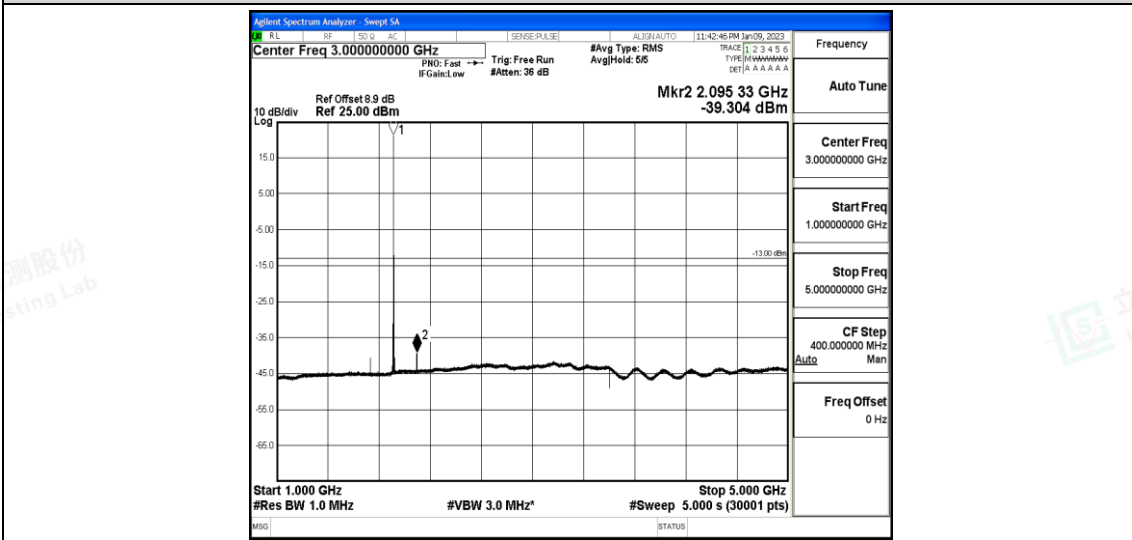

Band25-15MHz-16QAM-26615-1-0-High-30-1000--35.19-PASS

Band25-15MHz-16QAM-26615-1-0-High-1000-5000--39.3-PASS