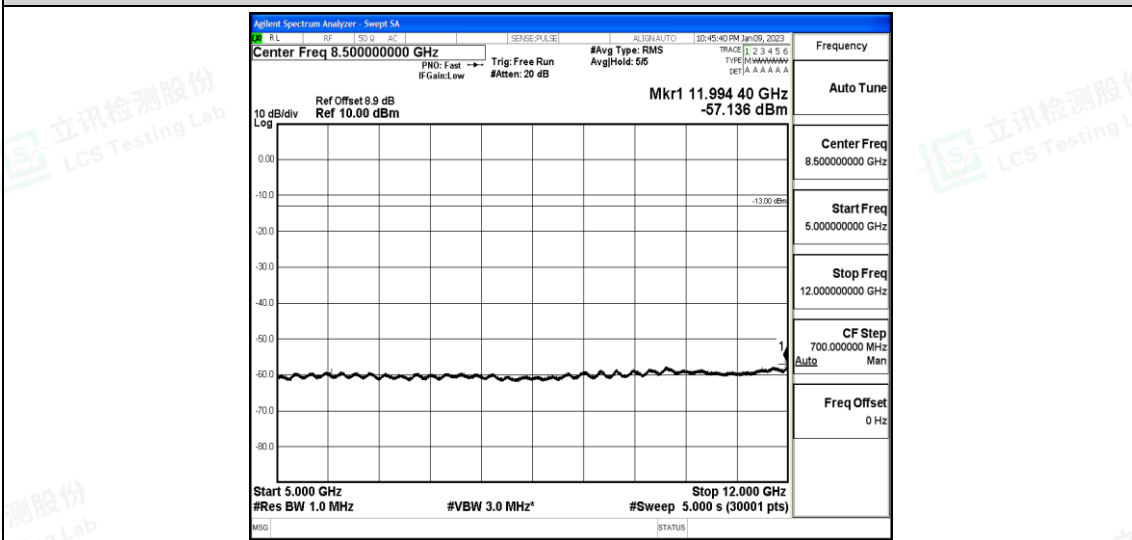

Band25-5MHz-16QAM-26665-1-0-High-1000-5000--39.43-PASS

Band25-5MHz-16QAM-26665-1-0-High-5000-12000--57.14-PASS