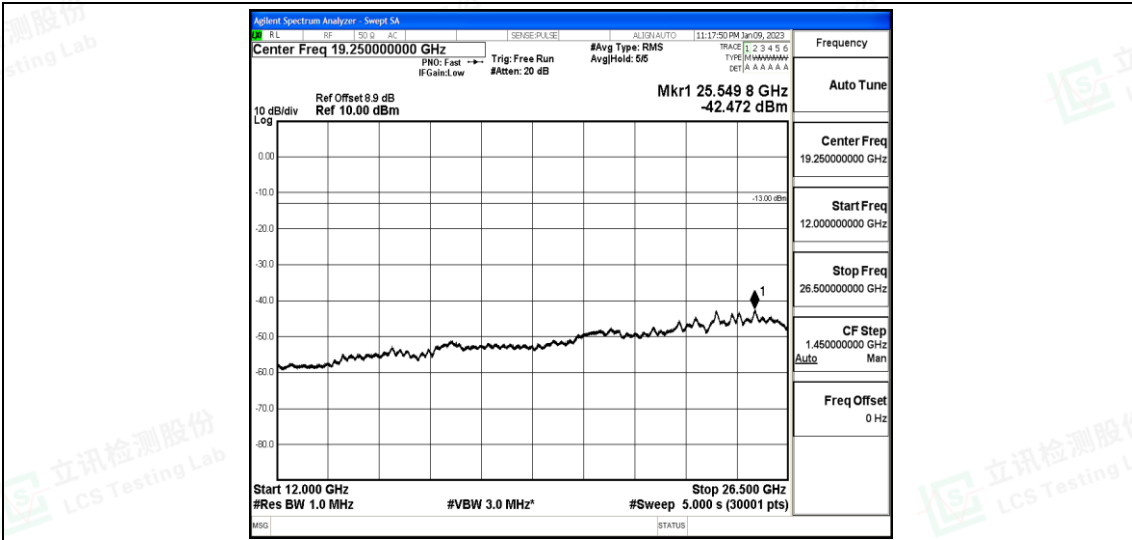

Band25-10MHz-16QAM-26640-1-0-High-30-1000--34.63-PASS

Band25-10MHz-16QAM-26640-1-0-High-1000-5000--39.76-PASS

Band25-10MHz-16QAM-26640-1-0-High-5000-12000--57.53-PASS

Band25-10MHz-16QAM-26640-1-0-High-12000-26500--42.47-PASS