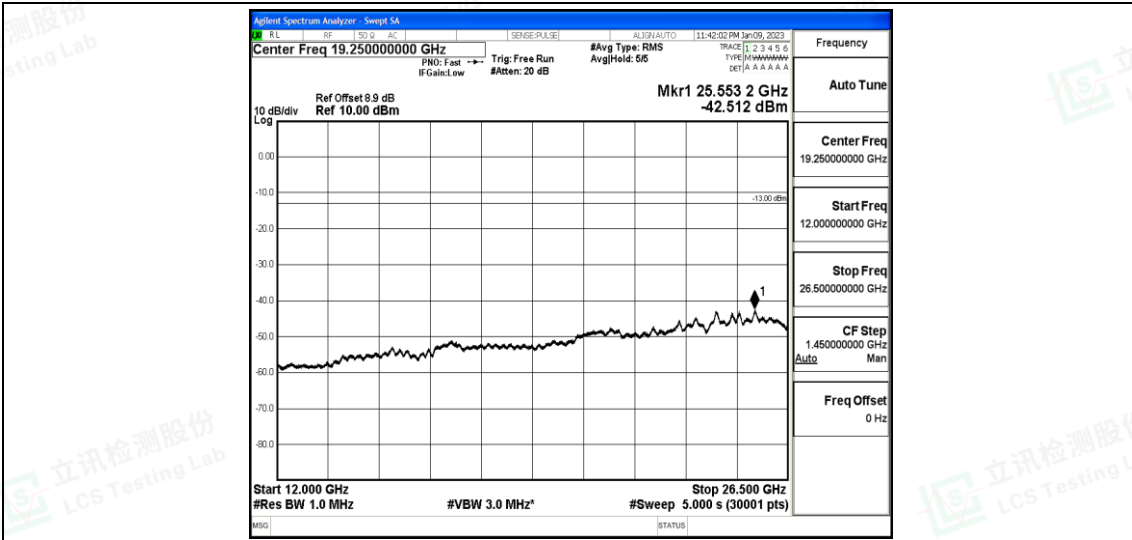

Band25-15MHz-QPSK-26615-1-0-High-30-1000--36-PASS

Band25-15MHz-QPSK-26615-1-0-High-1000-5000--39.1-PASS

Band25-15MHz-QPSK-26615-1-0-High-5000-12000--57.55-PASS

Band25-15MHz-QPSK-26615-1-0-High-12000-26500--42.51-PASS