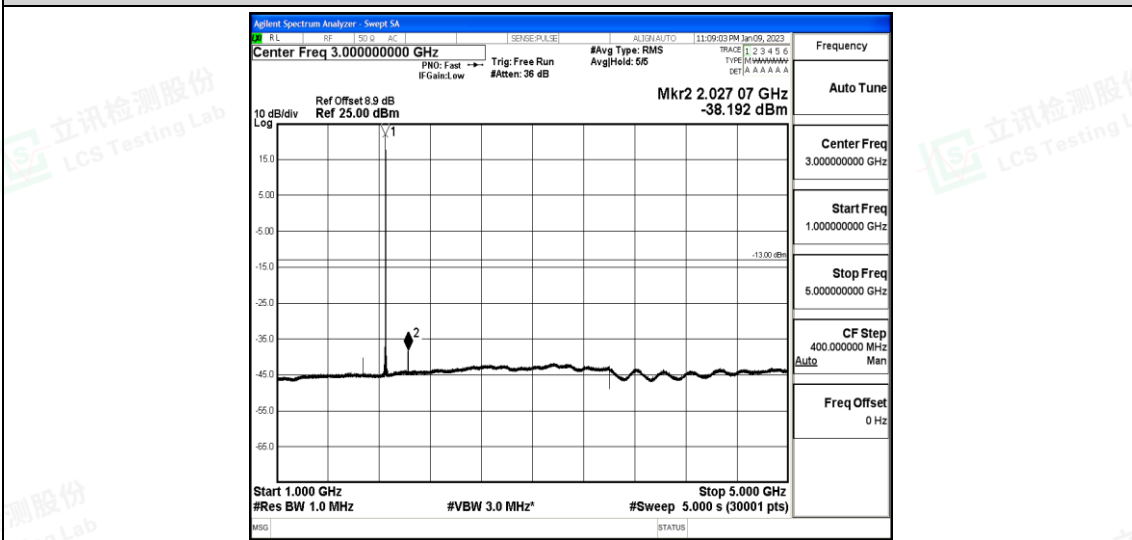

Band25-10MHz-16QAM-26090-1-0-Low-30-1000--34.67-PASS

Band25-10MHz-16QAM-26090-1-0-Low-1000-5000--38.19-PASS