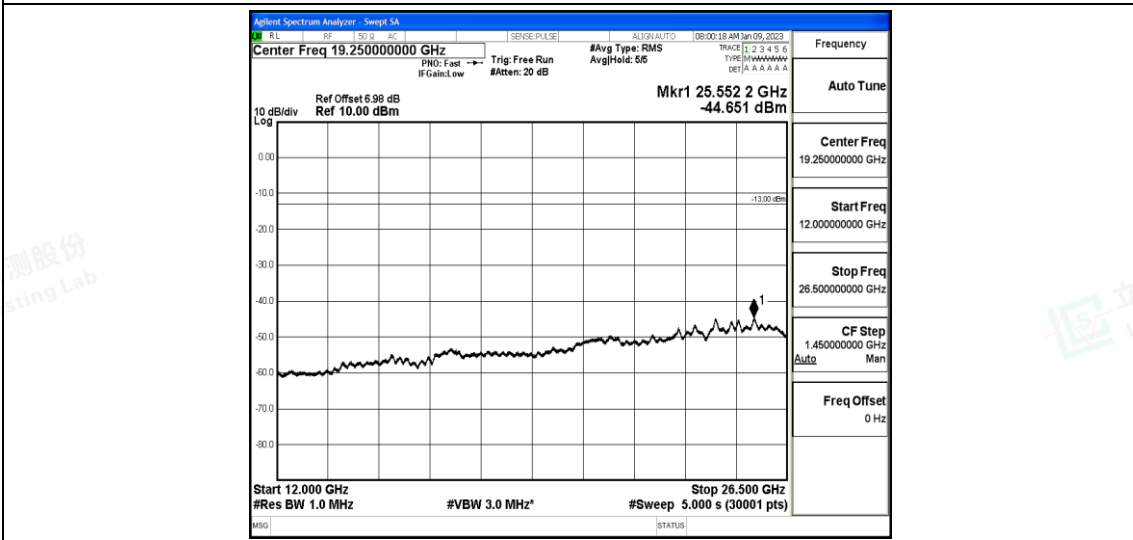

Band12-10MHz-16QAM-23095-1-0-Low-5000-12000--59.42-PASS

Band12-10MHz-16QAM-23095-1-0-Low-12000-26500--44.65-PASS

Band12-10MHz-16QAM-23130-1-0-High-30-1000--38.01-PASS

Band12-10MHz-16QAM-23130-1-0-High-1000-5000--41-PASS

Band12-10MHz-16QAM-23130-1-0-High-5000-12000--59.31-PASS

Band12-10MHz-16QAM-23130-1-0-High-12000-26500--44.58-PASS