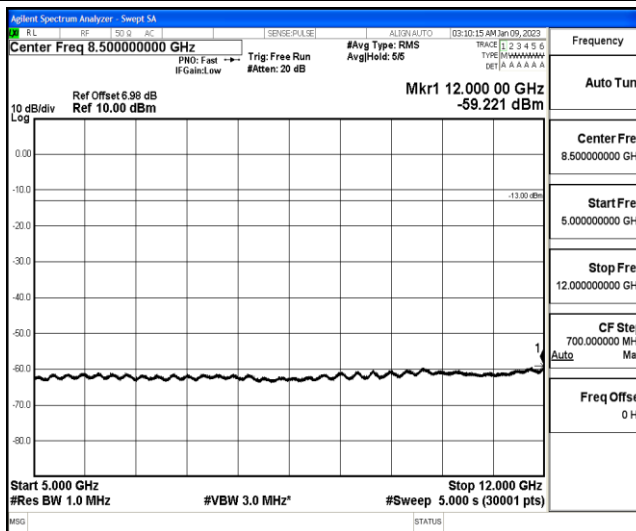

Band12-3MHz-QPSK-23025-1-0-Low-1000-5000--41.96-PASS

Band12-3MHz-QPSK-23025-1-0-Low-5000-12000--59.22-PASS