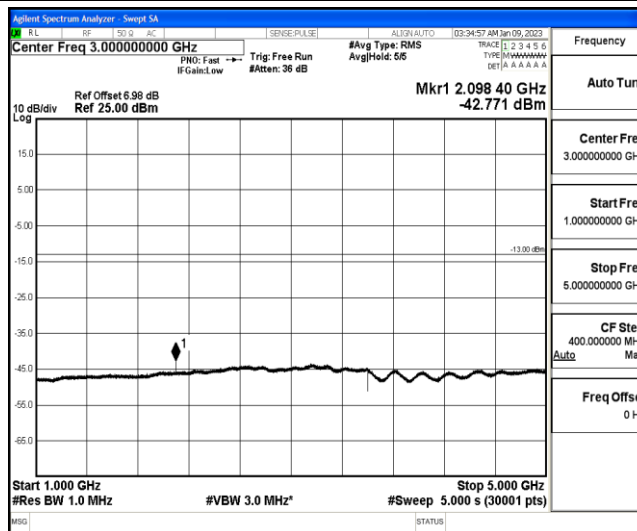

Band12-3MHz-16QAM-23165-1-0-High-1000-5000--42.84-PASS

Band12-3MHz-16QAM-23165-1-0-High-5000-12000--59.14-PASS

Band12-3MHz-16QAM-23165-1-0-High-12000-26500--44.24-PASS

Band12-5MHz-QPSK-23035-1-0-Low-30-1000--37.27-PASS