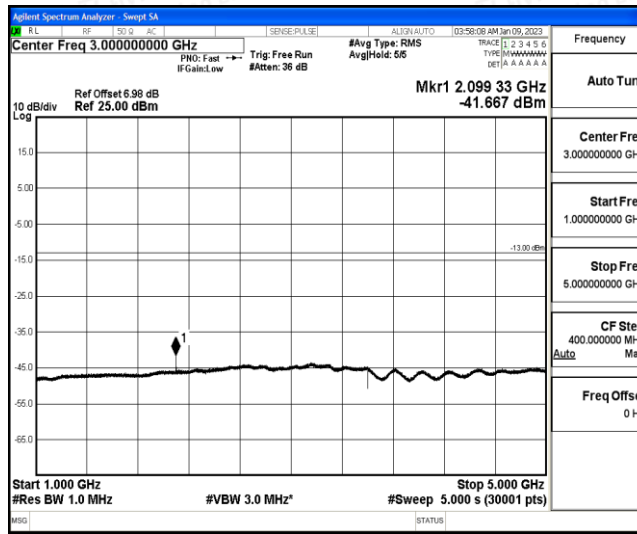

Band12-5MHz-16QAM-23155-1-0-High-1000-5000--41.96-PASS

Band12-5MHz-16QAM-23155-1-0-High-5000-12000--59.08-PASS

Band12-5MHz-16QAM-23155-1-0-High-12000-26500--44.47-PASS

Band12-10MHz-QPSK-23060-1-0-Low-30-1000--36.78-PASS