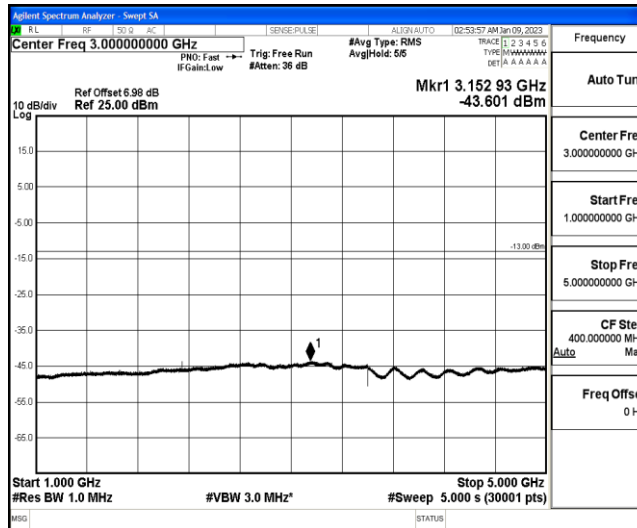

Band12-1.4MHz-16QAM-23095-1-0-Low-1000-5000--42.1-PASS

Band12-1.4MHz-16QAM-23095-1-0-Low-5000-12000--59.3-PASS

Band12-1.4MHz-16QAM-23095-1-0-Low-12000-26500--44.55-PASS

Band12-1.4MHz-16QAM-23173-1-0-High-30-1000--37.47-PASS