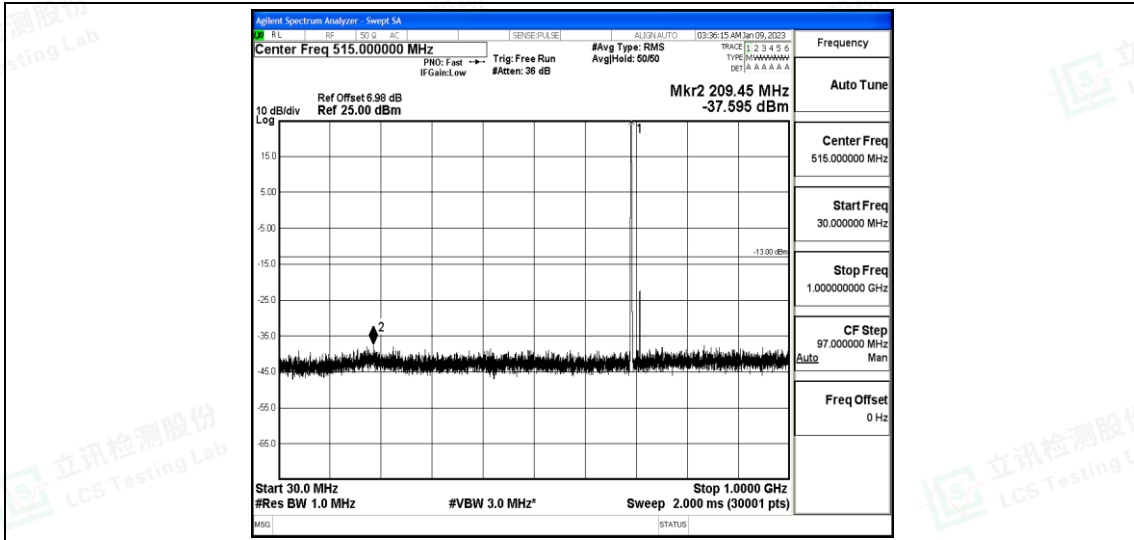

Band12-5MHz-QPSK-23155-1-0-High-1000-5000--41.64-PASS

Band12-5MHz-QPSK-23155-1-0-High-5000-12000--59.34-PASS

Band12-5MHz-QPSK-23155-1-0-High-12000-26500--44.42-PASS

Band12-5MHz-16QAM-23035-1-0-Low-30-1000--37.6-PASS