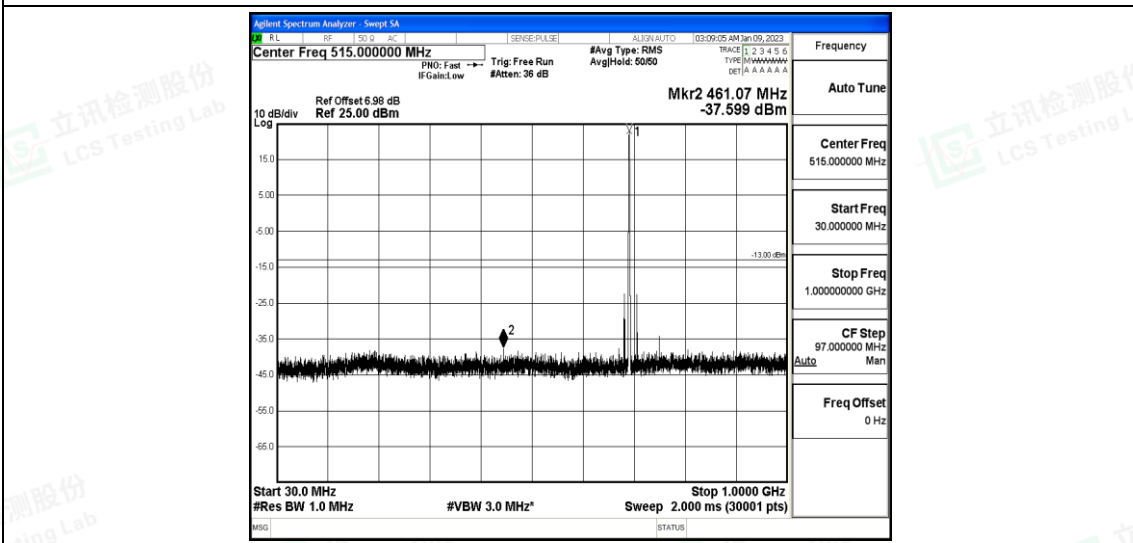

Band12-1.4MHz-16QAM-23173-1-0-High-1000-5000--43.6-PASS

Band12-1.4MHz-16QAM-23173-1-0-High-5000-12000--59.36-PASS

Band12-1.4MHz-16QAM-23173-1-0-High-12000-26500--44.27-PASS

Band12-3MHz-QPSK-23025-1-0-Low-30-1000--37.6-PASS