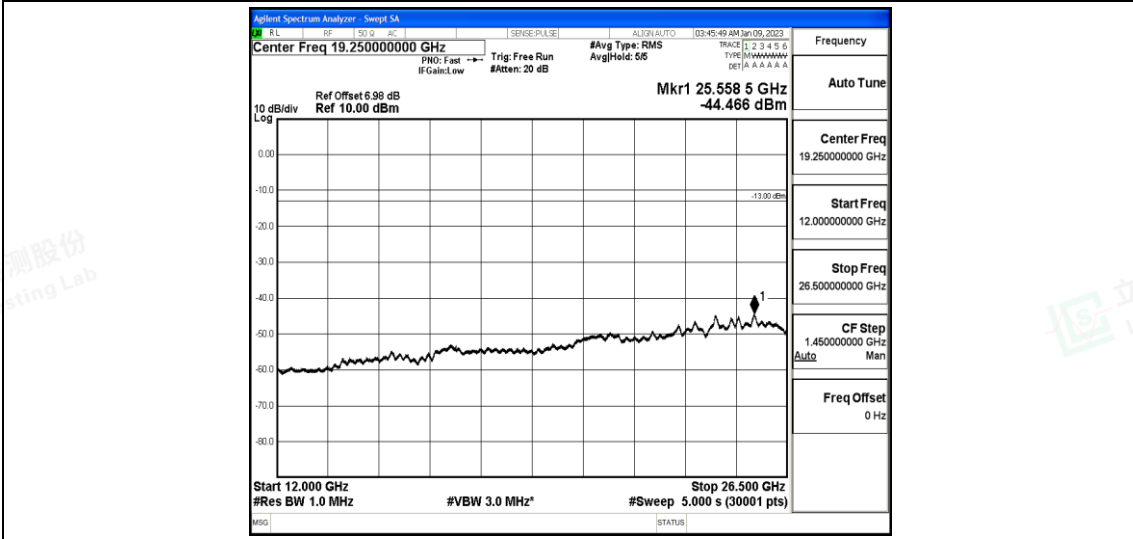

Band12-5MHz-16QAM-23155-1-0-High-5000-12000--59.08-PASS

Band12-5MHz-16QAM-23155-1-0-High-12000-26500--44.47-PASS