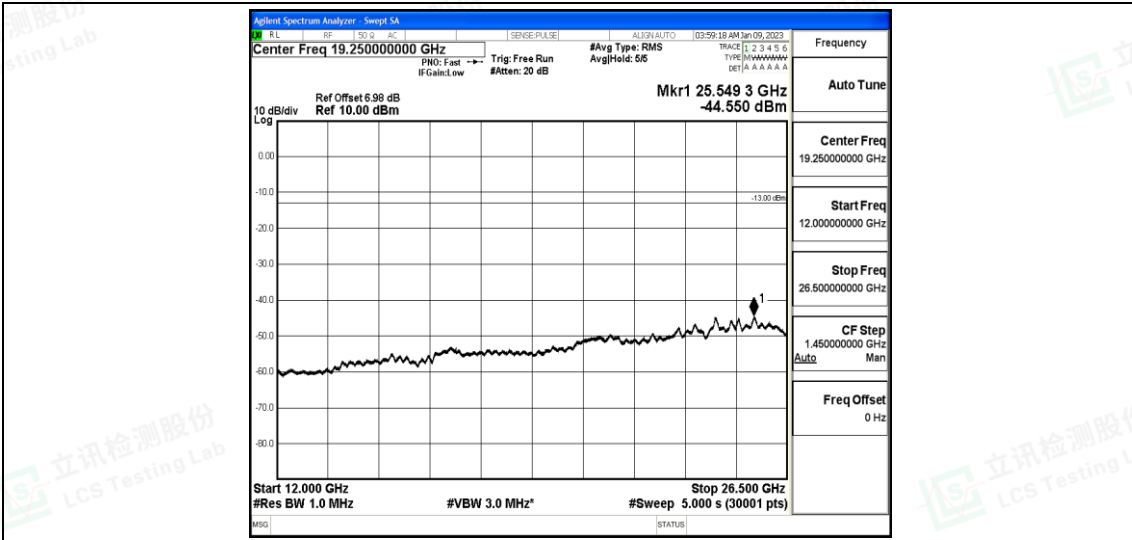

Band12-10MHz-QPSK-23060-1-0-Low-12000-26500--44.55-PASS