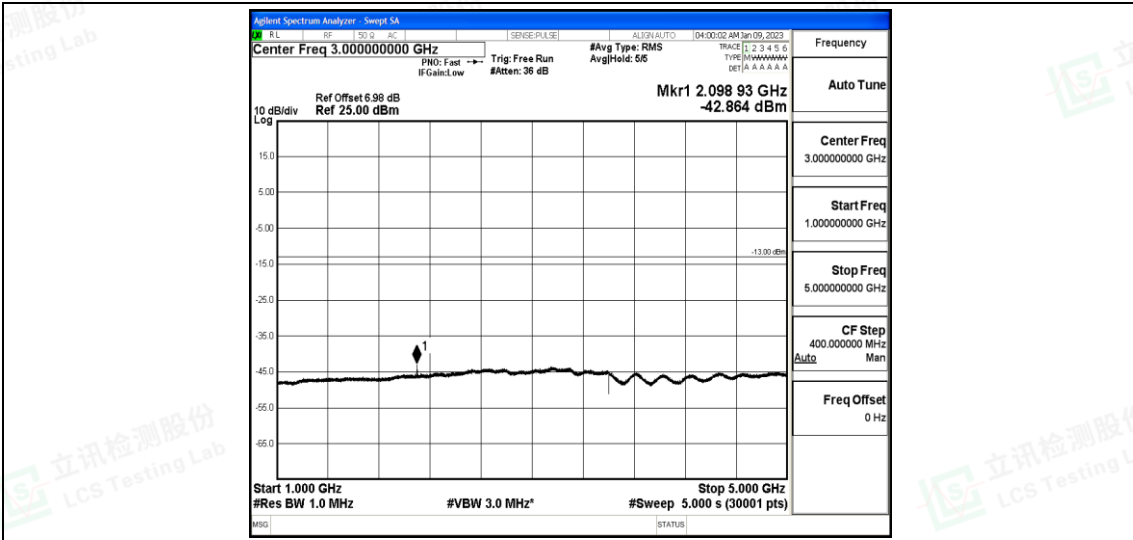

Band12-10MHz-QPSK-23130-1-0-High-1000-5000--42-PASS

Band12-10MHz-QPSK-23130-1-0-High-5000-12000--59.23-PASS

Band12-10MHz-QPSK-23130-1-0-High-12000-26500--44.4-PASS

Band12-10MHz-16QAM-23060-1-0-Low-30-1000--36.88-PASS