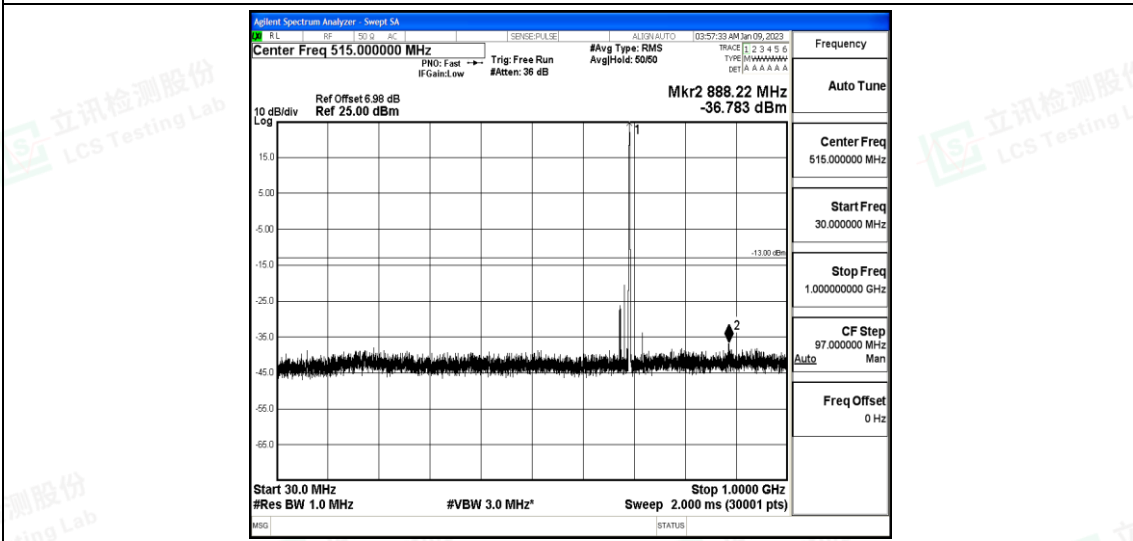

Band12-5MHz-16QAM-23155-1-0-High-1000-5000--41.96-PASS

Band12-5MHz-16QAM-23155-1-0-High-5000-12000--59.08-PASS

Band12-5MHz-16QAM-23155-1-0-High-12000-26500--44.47-PASS

Band12-10MHz-QPSK-23060-1-0-Low-30-1000--36.78-PASS