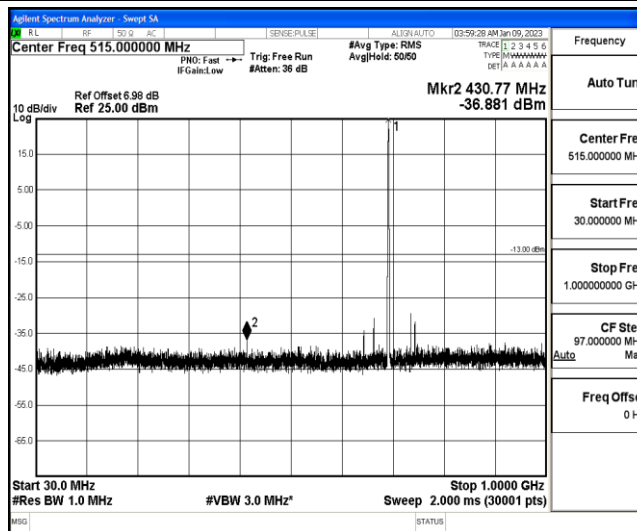

Band12-10MHz-QPSK-23130-1-0-High-1000-5000--42-PASS

Band12-10MHz-QPSK-23130-1-0-High-5000-12000--59.23-PASS

Band12-10MHz-QPSK-23130-1-0-High-12000-26500--44.4-PASS

Band12-10MHz-16QAM-23060-1-0-Low-30-1000--36.88-PASS