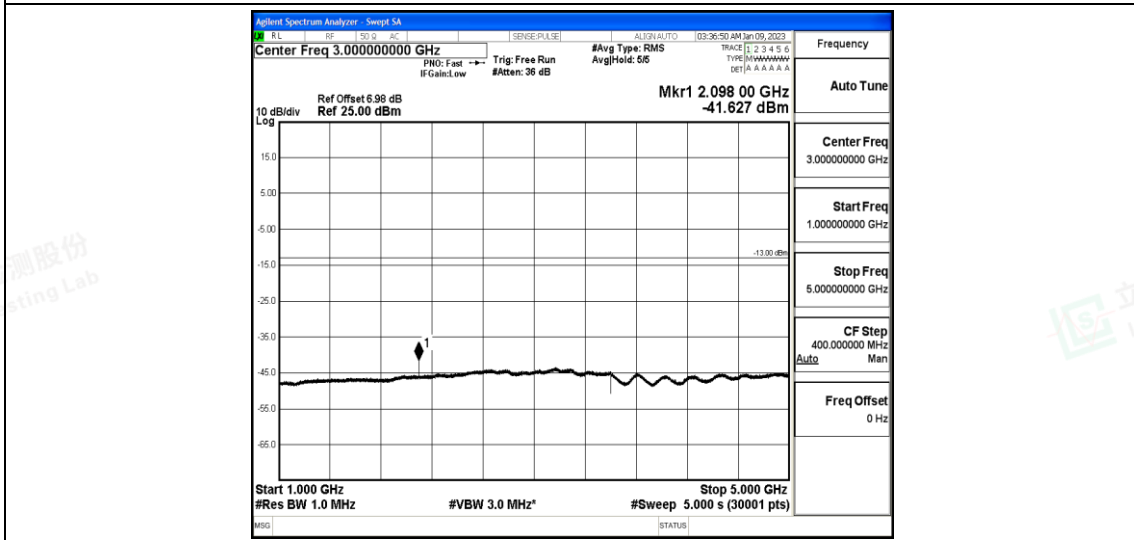

Band12-5MHz-QPSK-23155-1-0-High-1000-5000--41.64-PASS

Band12-5MHz-QPSK-23155-1-0-High-5000-12000--59.34-PASS

Band12-5MHz-QPSK-23155-1-0-High-12000-26500--44.42-PASS

Band12-5MHz-16QAM-23035-1-0-Low-30-1000--37.6-PASS