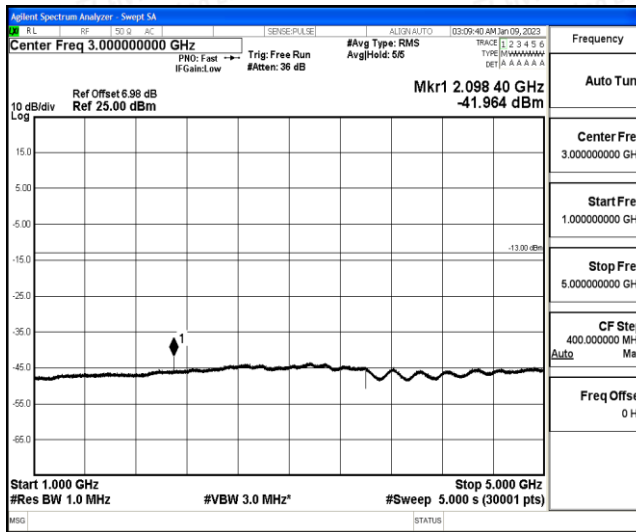

Band12-1.4MHz-16QAM-23173-1-0-High-1000-5000--43.6-PASS

Band12-1.4MHz-16QAM-23173-1-0-High-5000-12000--59.36-PASS

Band12-1.4MHz-16QAM-23173-1-0-High-12000-26500--44.27-PASS

Band12-3MHz-QPSK-23025-1-0-Low-30-1000--37.6-PASS