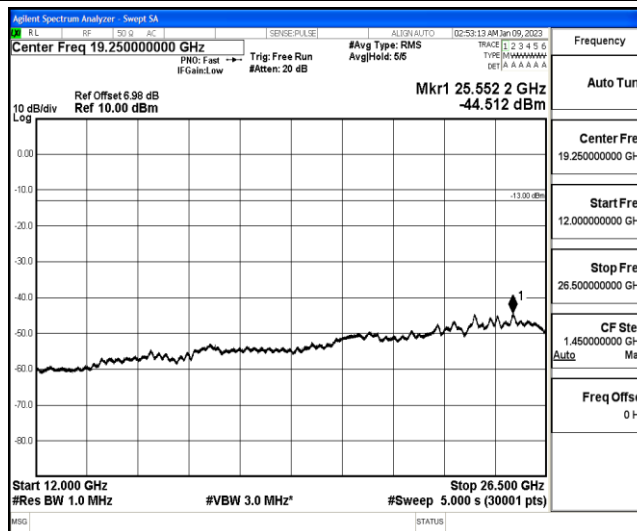

Band12-1.4MHz-QPSK-23173-1-0-High-1000-5000--42.22-PASS

Band12-1.4MHz-QPSK-23173-1-0-High-5000-12000--59.3-PASS

Band12-1.4MHz-QPSK-23173-1-0-High-12000-26500--44.51-PASS

Band12-1.4MHz-16QAM-23017-1-0-Low-30-1000--37.22-PASS