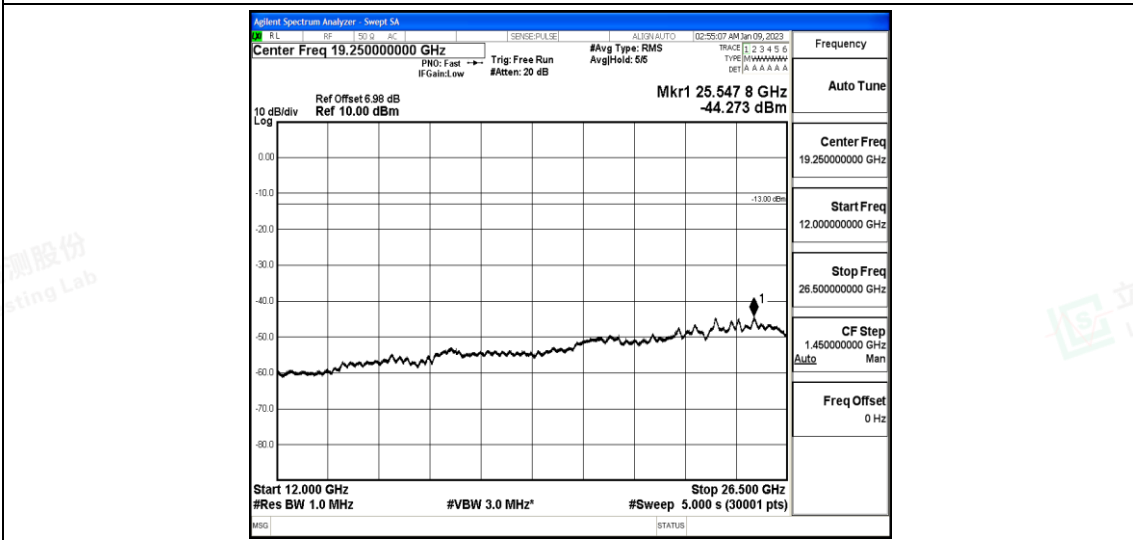

Band12-1.4MHz-16QAM-23173-1-0-High-5000-12000--59.36-PASS

Band12-1.4MHz-16QAM-23173-1-0-High-12000-26500--44.27-PASS