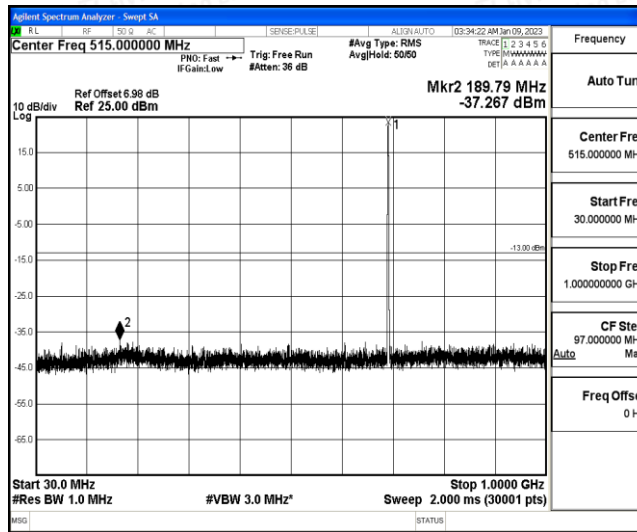

Band12-3MHz-16QAM-23165-1-0-High-1000-5000--42.84-PASS

Band12-3MHz-16QAM-23165-1-0-High-5000-12000--59.14-PASS

Band12-3MHz-16QAM-23165-1-0-High-12000-26500--44.24-PASS

Band12-5MHz-QPSK-23035-1-0-Low-30-1000--37.27-PASS