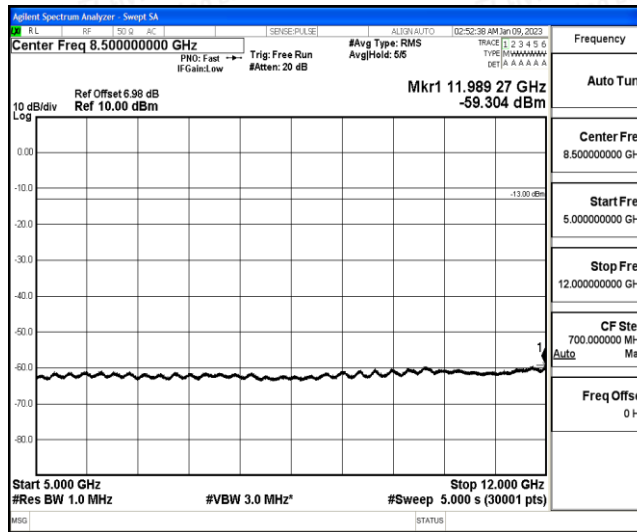

Band12-1.4MHz-QPSK-23173-1-0-High-1000-5000--42.22-PASS

Band12-1.4MHz-QPSK-23173-1-0-High-5000-12000--59.3-PASS

Band12-1.4MHz-QPSK-23173-1-0-High-12000-26500--44.51-PASS

Band12-1.4MHz-16QAM-23017-1-0-Low-30-1000--37.22-PASS