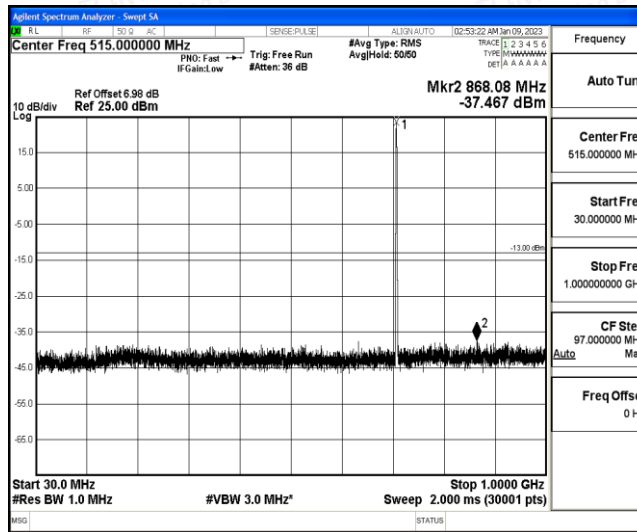

Band12-1.4MHz-16QAM-23095-1-0-Low-1000-5000--42.1-PASS

Band12-1.4MHz-16QAM-23095-1-0-Low-5000-12000--59.3-PASS

Band12-1.4MHz-16QAM-23095-1-0-Low-12000-26500--44.55-PASS

Band12-1.4MHz-16QAM-23173-1-0-High-30-1000--37.47-PASS