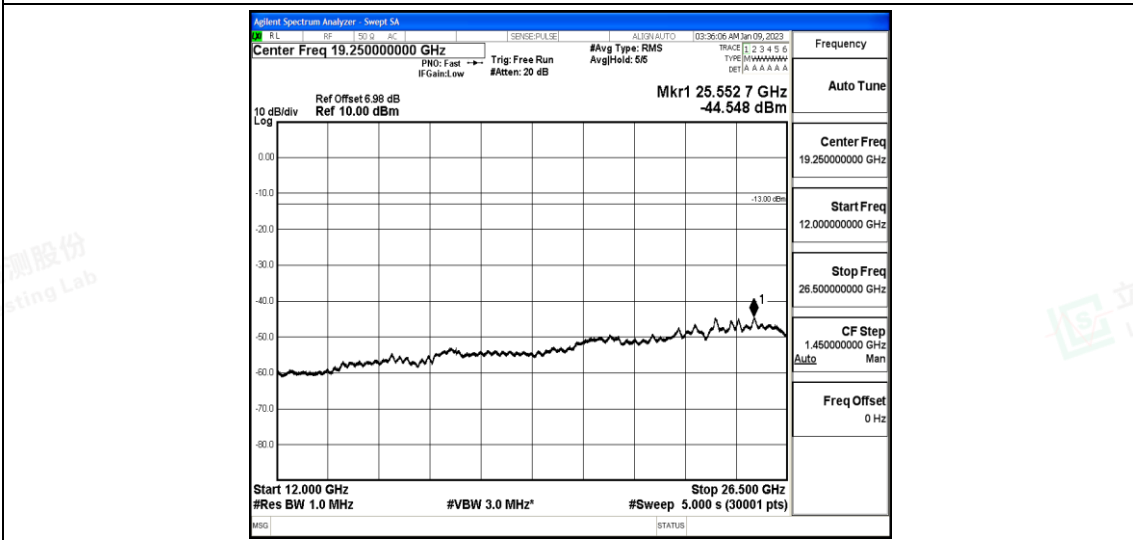

Band12-5MHz-QPSK-23035-1-0-Low-5000-12000--59.35-PASS

Band12-5MHz-QPSK-23035-1-0-Low-12000-26500--44.55-PASS