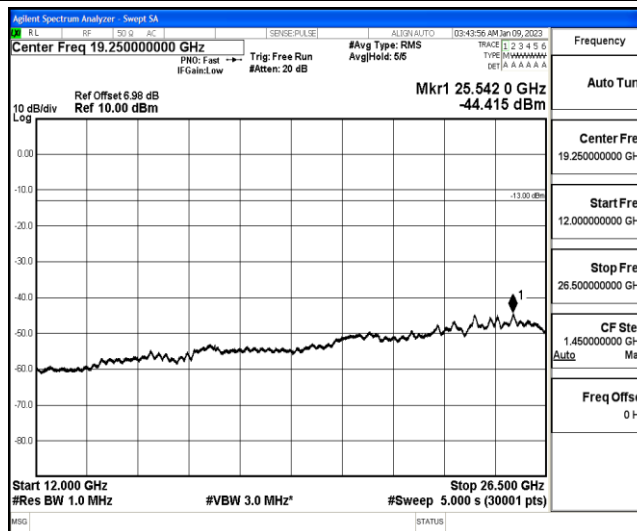

Band12-5MHz-QPSK-23155-1-0-High-5000-12000--59.34-PASS

Band12-5MHz-QPSK-23155-1-0-High-12000-26500--44.42-PASS