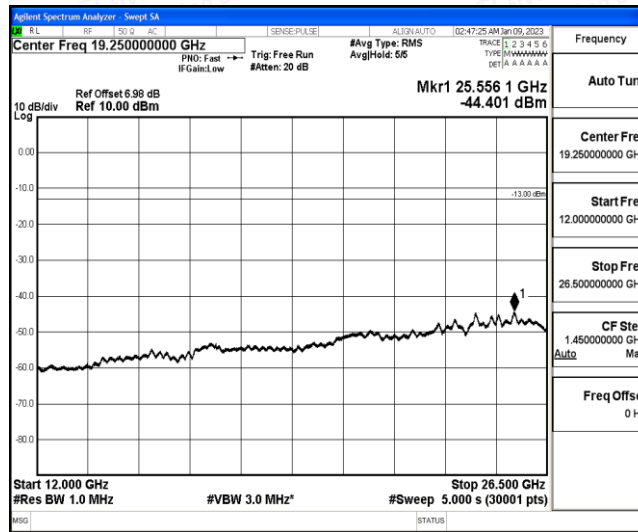

Band12-1.4MHz-16QAM-23017-1-0-Low-5000-12000--59.41-PASS