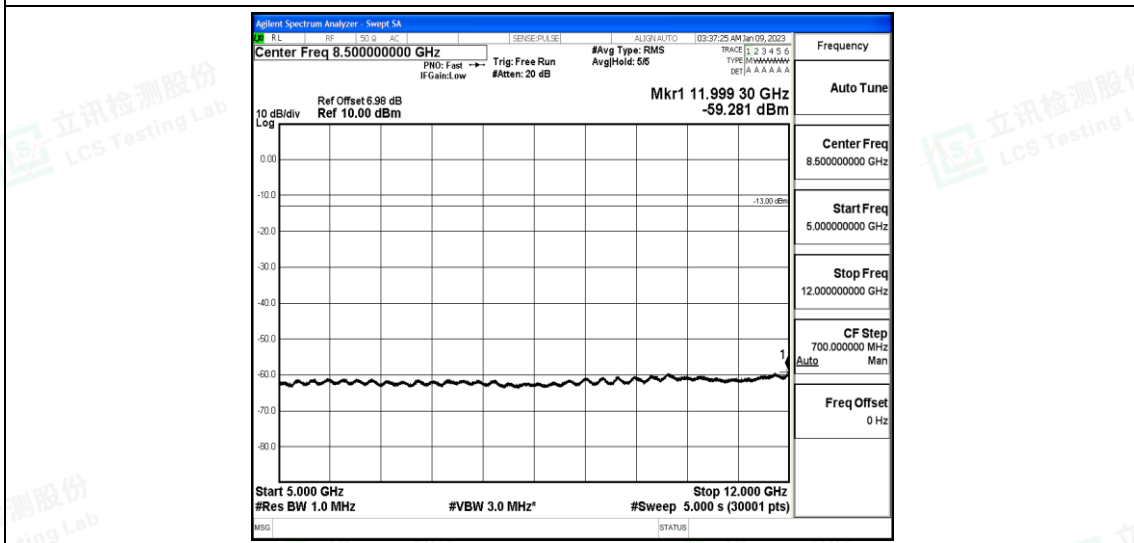

Band12-5MHz-16QAM-23035-1-0-Low-1000-5000--41.63-PASS