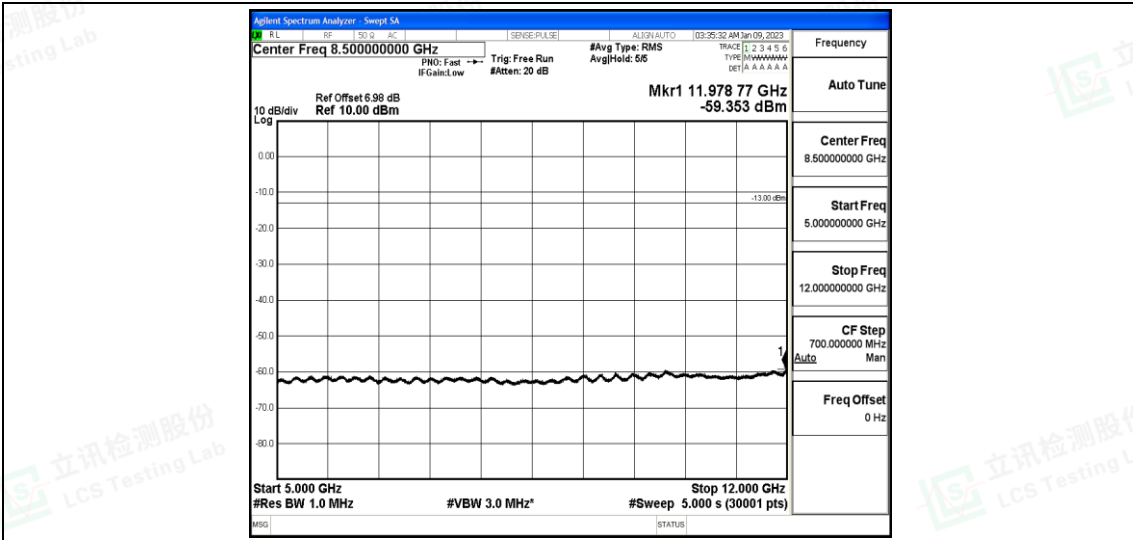

Band12-5MHz-QPSK-23035-1-0-Low-5000-12000--59.35-PASS