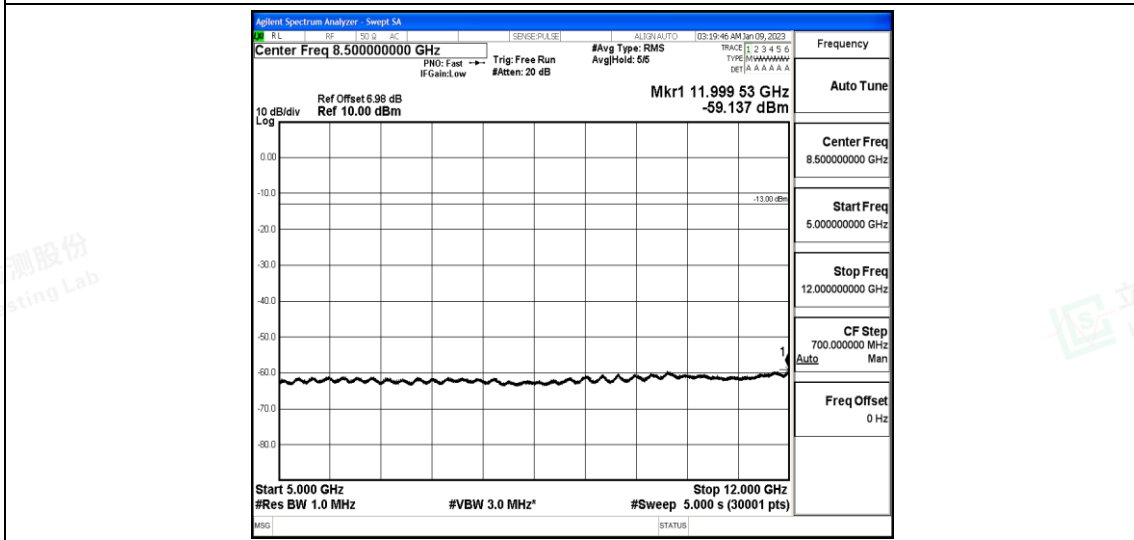

Band12-3MHz-16QAM-23165-1-0-High-1000-5000--42.84-PASS

Band12-3MHz-16QAM-23165-1-0-High-5000-12000--59.14-PASS