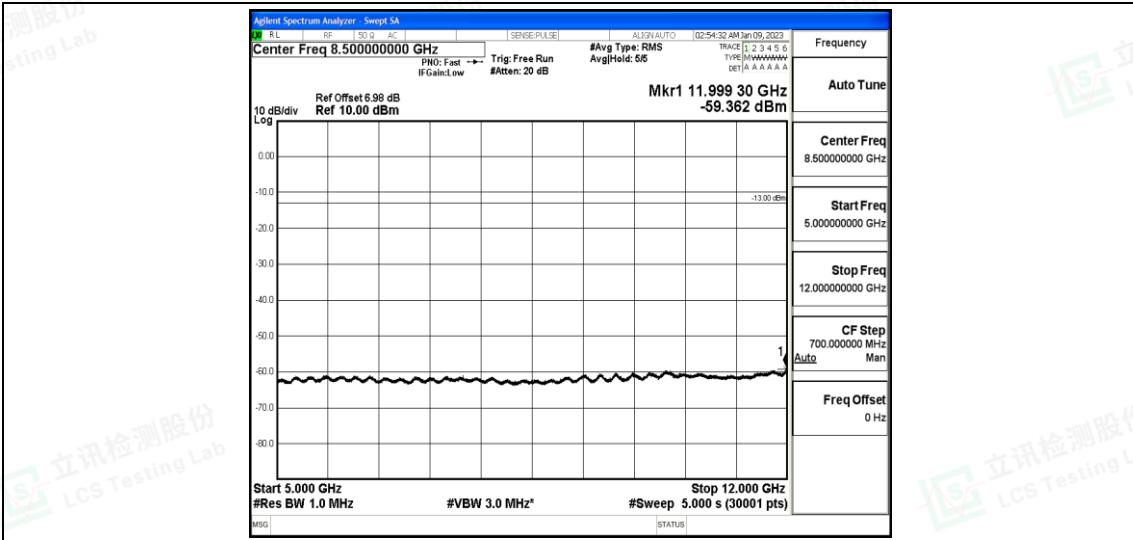

Band12-1.4MHz-16QAM-23173-1-0-High-5000-12000--59.36-PASS