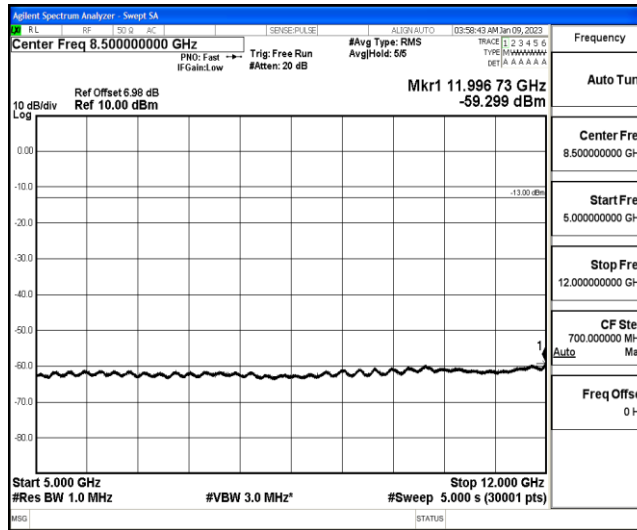

Band12-10MHz-QPSK-23060-1-0-Low-1000-5000--41.67-PASS

Band12-10MHz-QPSK-23060-1-0-Low-5000-12000--59.3-PASS