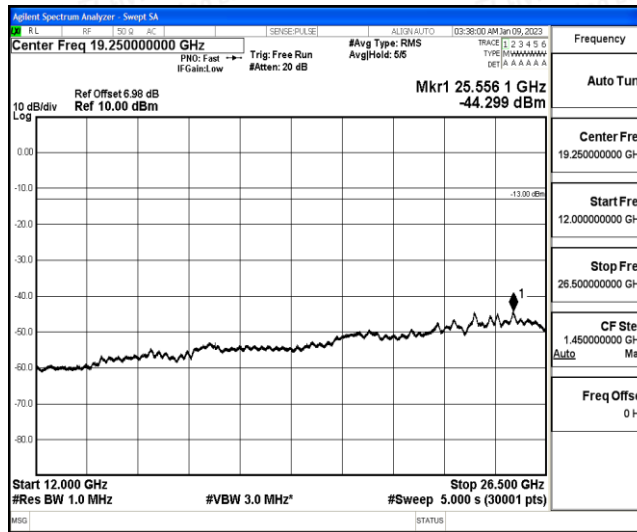

Band12-5MHz-16QAM-23035-1-0-Low-5000-12000--59.28-PASS