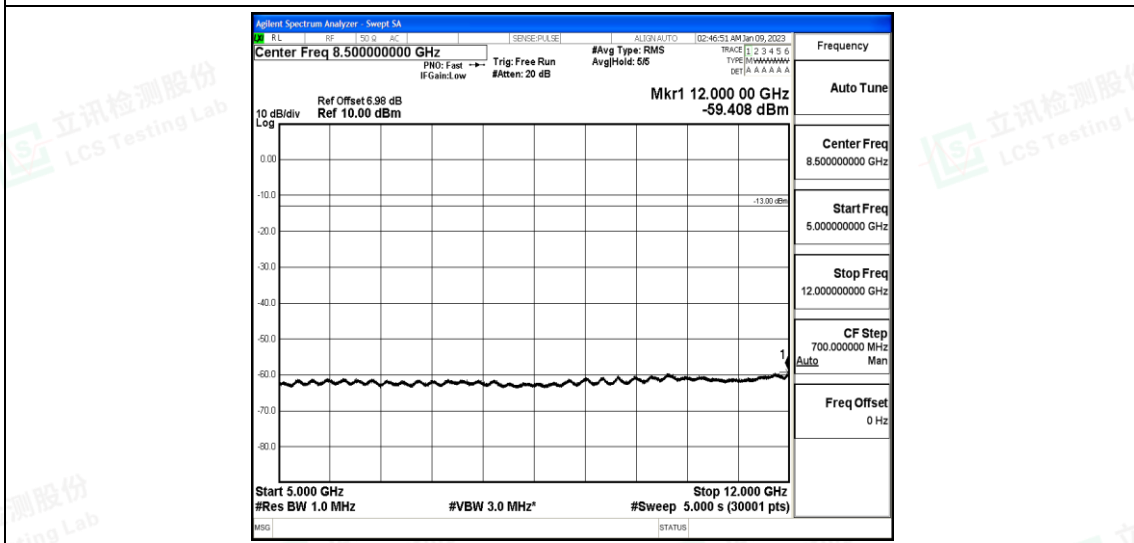

Band12-1.4MHz-16QAM-23017-1-0-Low-1000-5000--42.4-PASS