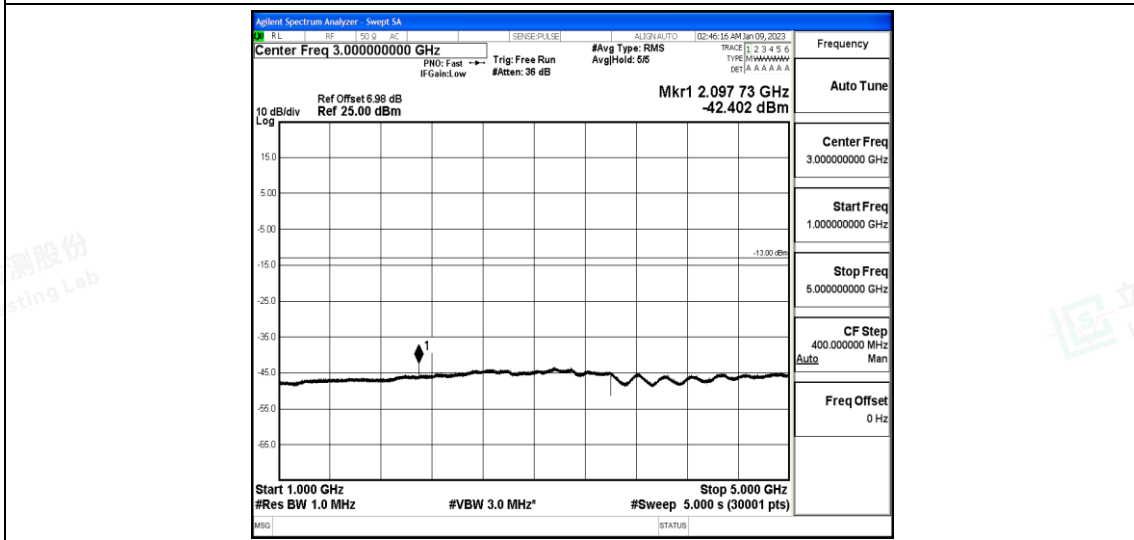

Band12-1.4MHz-QPSK-23173-1-0-High-1000-5000--42.22-PASS

Band12-1.4MHz-QPSK-23173-1-0-High-5000-12000--59.3-PASS

Band12-1.4MHz-QPSK-23173-1-0-High-12000-26500--44.51-PASS

Band12-1.4MHz-16QAM-23017-1-0-Low-30-1000--37.22-PASS