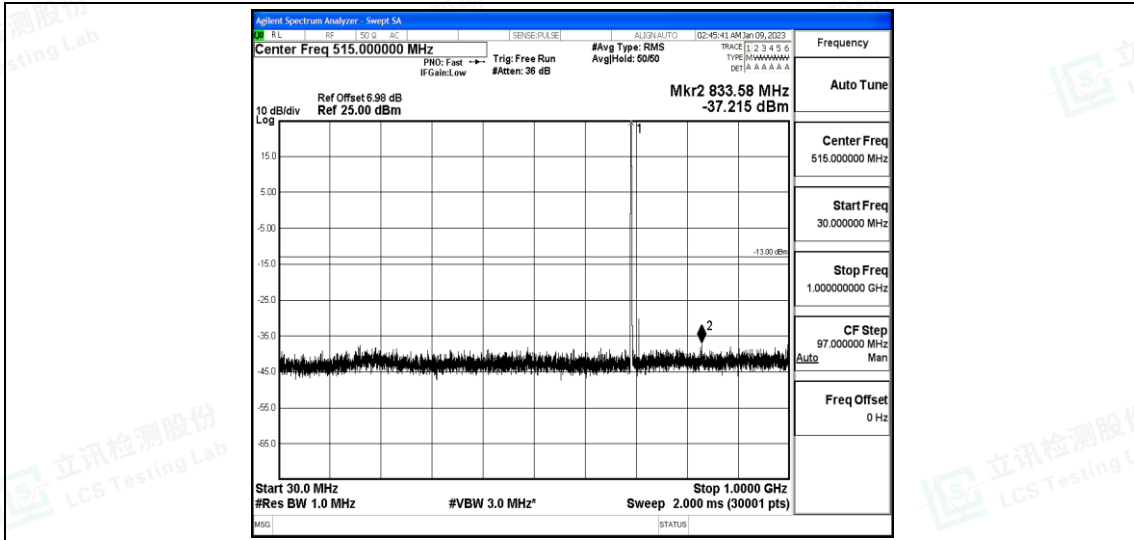

Band12-1.4MHz-QPSK-23173-1-0-High-1000-5000--42.22-PASS

Band12-1.4MHz-QPSK-23173-1-0-High-5000-12000--59.3-PASS

Band12-1.4MHz-QPSK-23173-1-0-High-12000-26500--44.51-PASS

Band12-1.4MHz-16QAM-23017-1-0-Low-30-1000--37.22-PASS