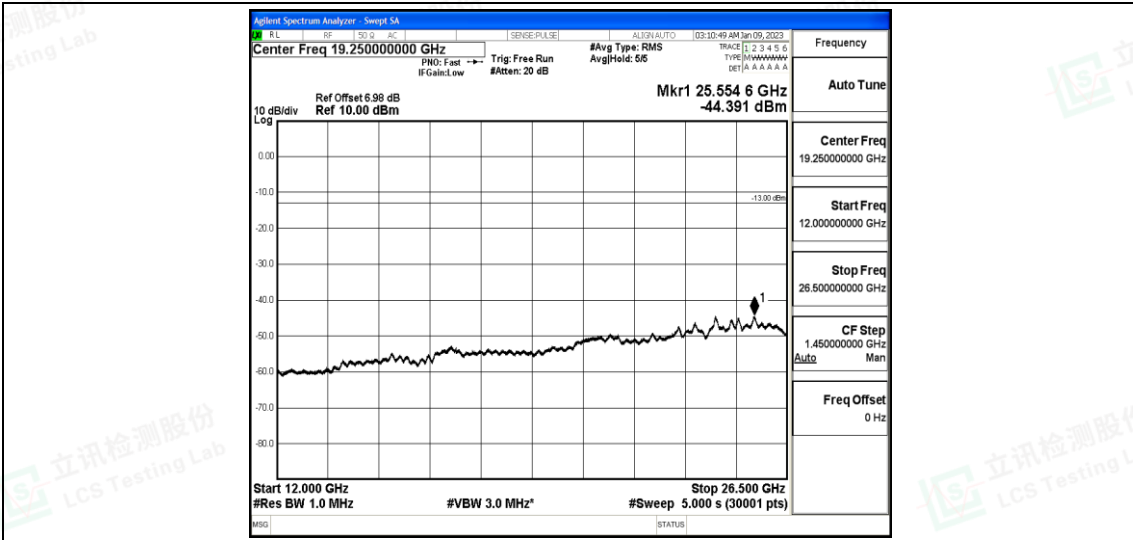

Band12-3MHz-QPSK-23025-1-0-Low-12000-26500--44.39-PASS