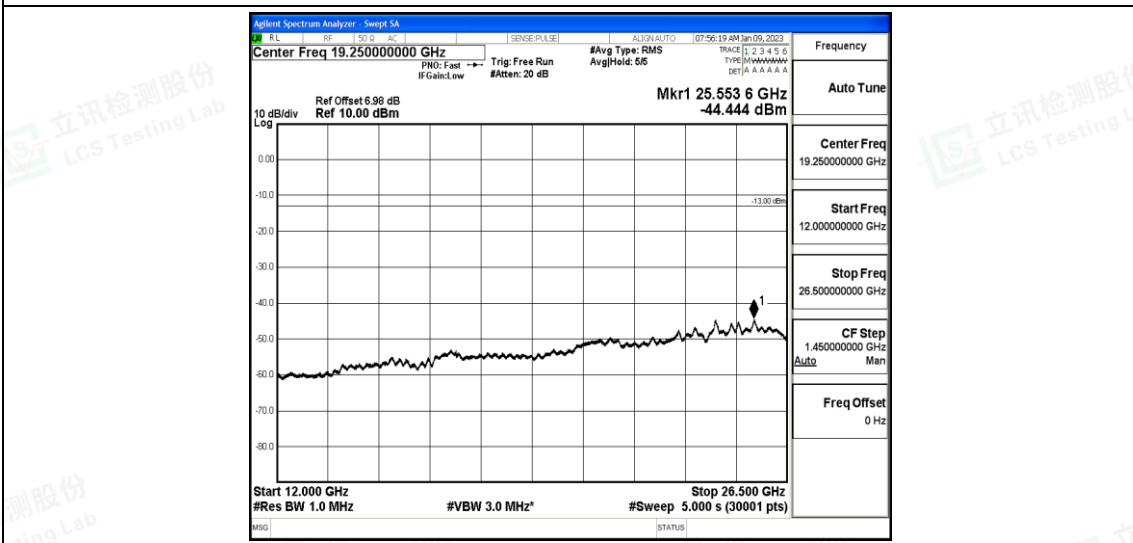

Band12-10MHz-16QAM-23060-1-0-Low-5000-12000--59.55-PASS