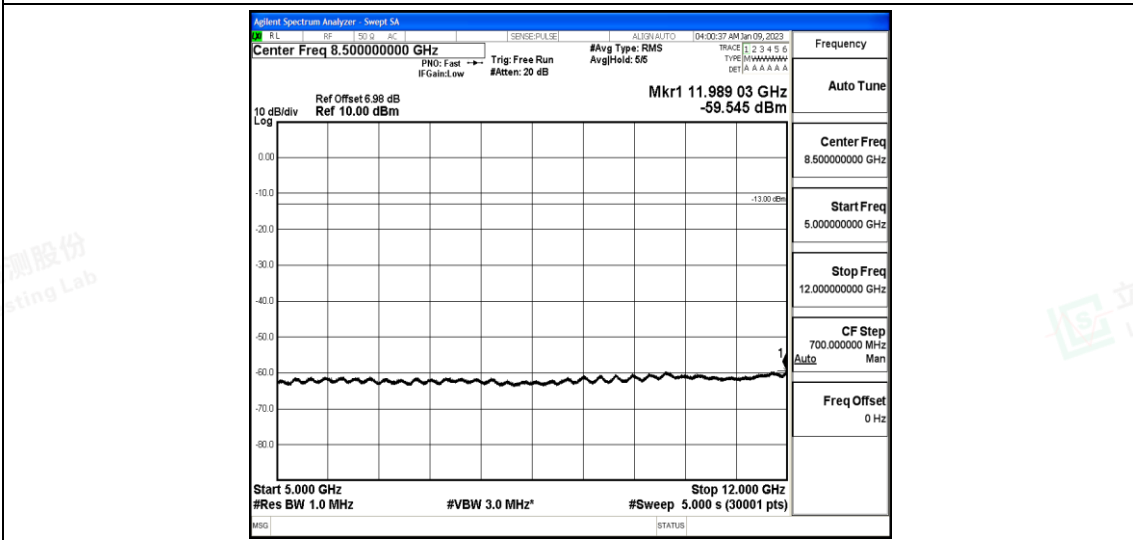

Band12-10MHz-16QAM-23060-1-0-Low-1000-5000--42.86-PASS

Band12-10MHz-16QAM-23060-1-0-Low-5000-12000--59.55-PASS