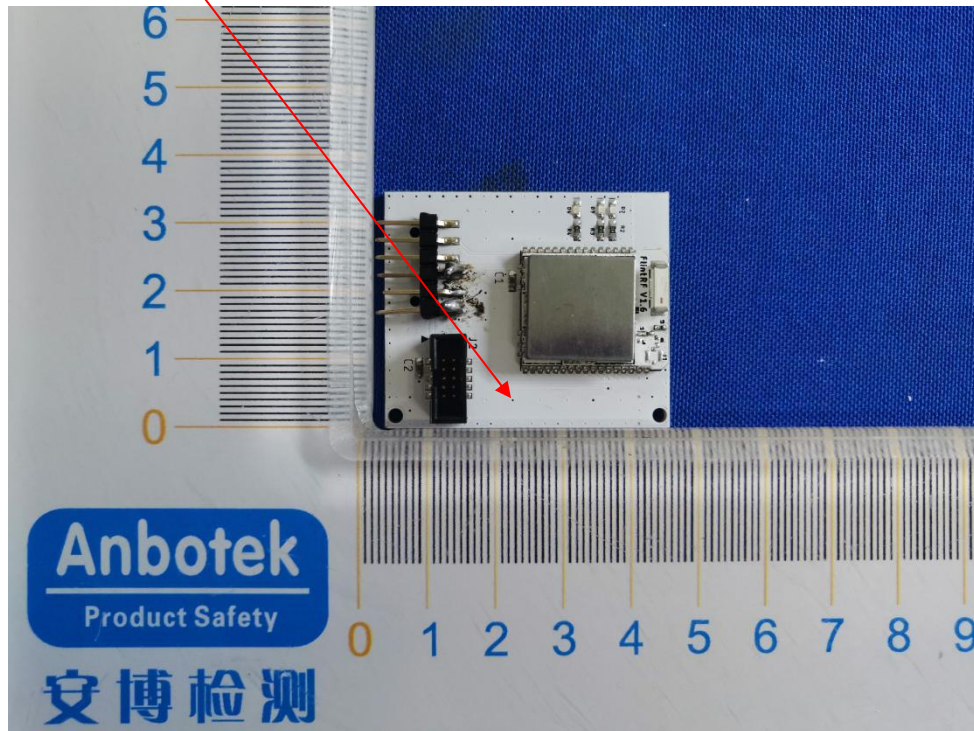

Label Location:

Product Name: Flint Wireless Module
Model No.: FWM001
FCC: 2ALVF-FWM001