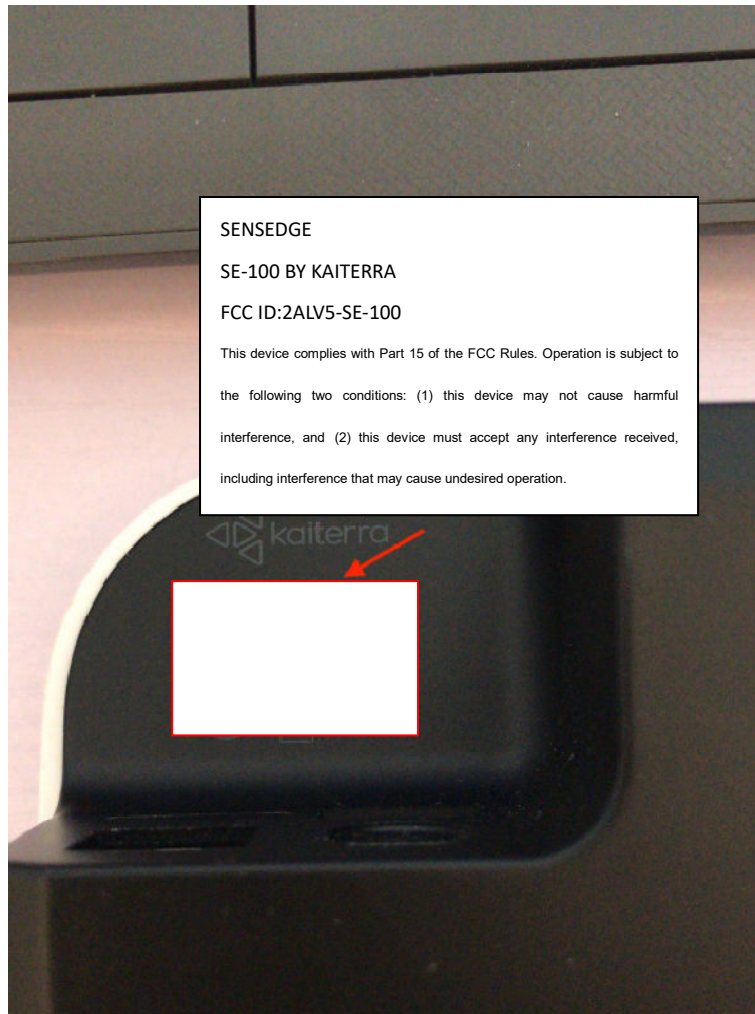

SENSEEDGE SE-100
Label and label location

Size: 0.32CM(L)X1.07CM(W)