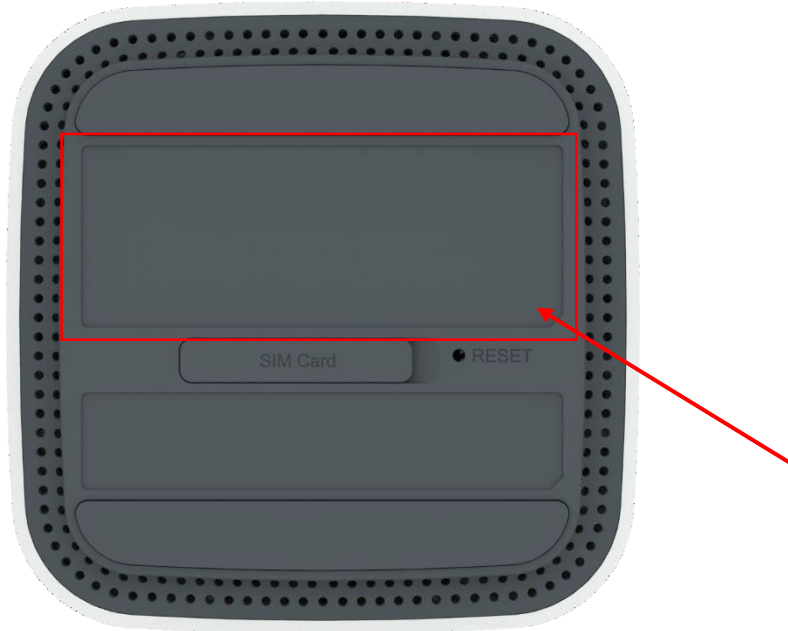

# Label Location of F-NR300 5G CPE

Label Location:

Label:

**5G CPE**

Model: F-NR300  
SSID1:FourFaith\_CPE\_2.4G\_XXXX  
SSID2:FourFaith\_CPE\_5G\_XXXX  
FCC ID: 2ALUW-FNR300  
IP:192.168.1.1  
Input:12V 3A  
Xiamen Four-Faith Communication Technology Co.,Ltd.  
Made in China