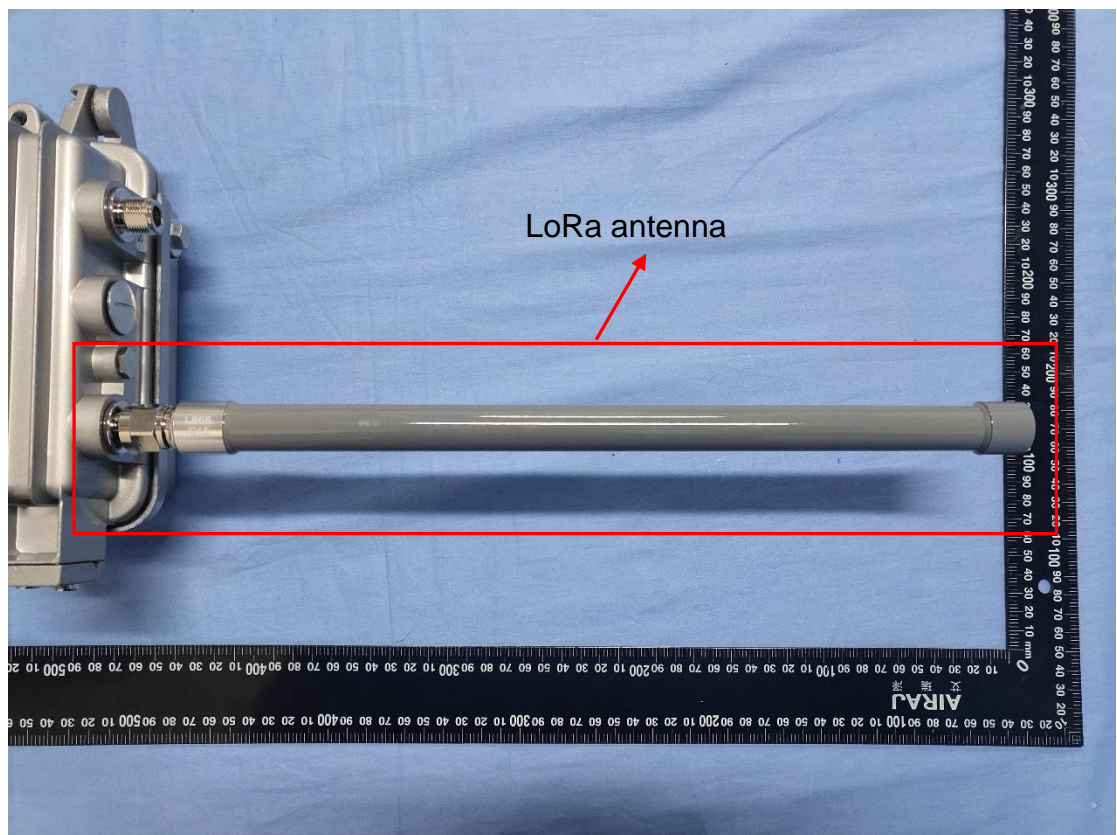

Model Name: F8L10GW
FCC ID: 2ALUW-F8L10GW

1. all sample view

2. top view

3. bottom view

4. side view

5. side view

9. side view

7. side view

8. LoRa antenna view

9. GPS antenna view

10. WiFi antenna view

11. WWAN antenna view