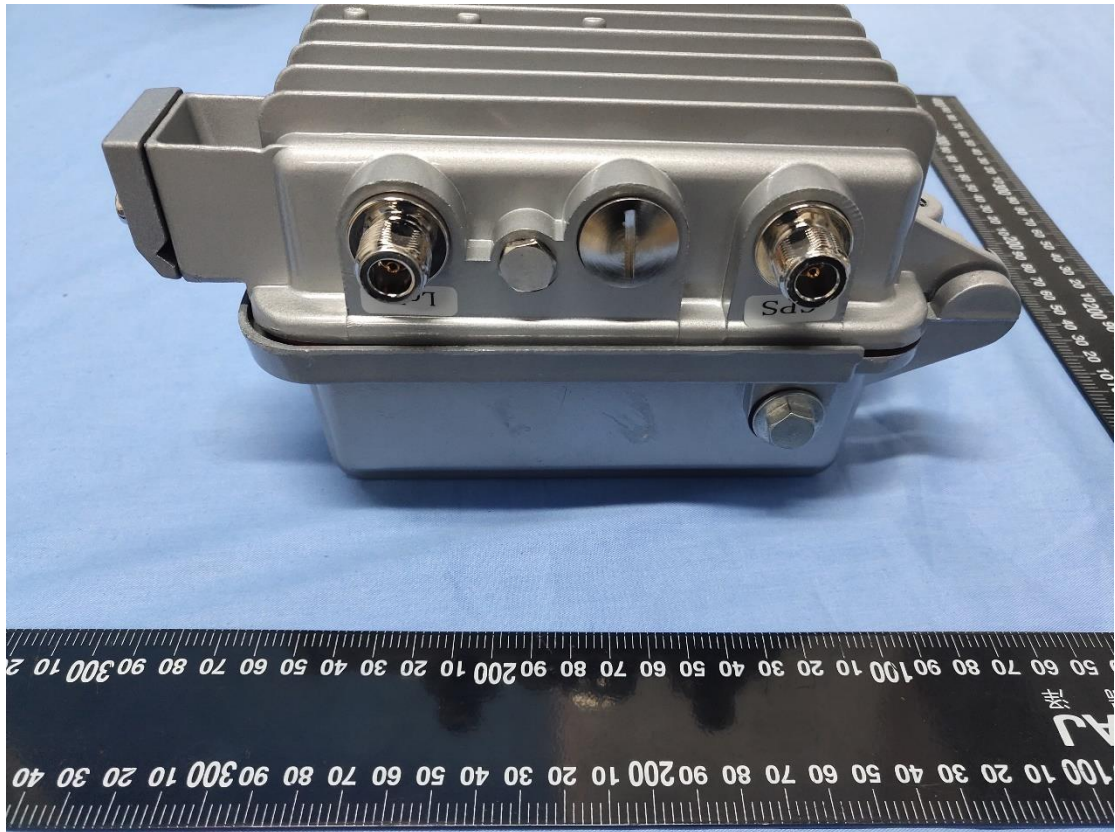

Model Name: F8L10GW
FCC ID: 2ALUW-F8L10GW

1. all sample view

2. top view

3. bottom view

4. side view

5. side view

9. side view

7. side view

8. LoRa antenna view

9. GPS antenna view

10. WiFi antenna view

11. WWAN antenna view