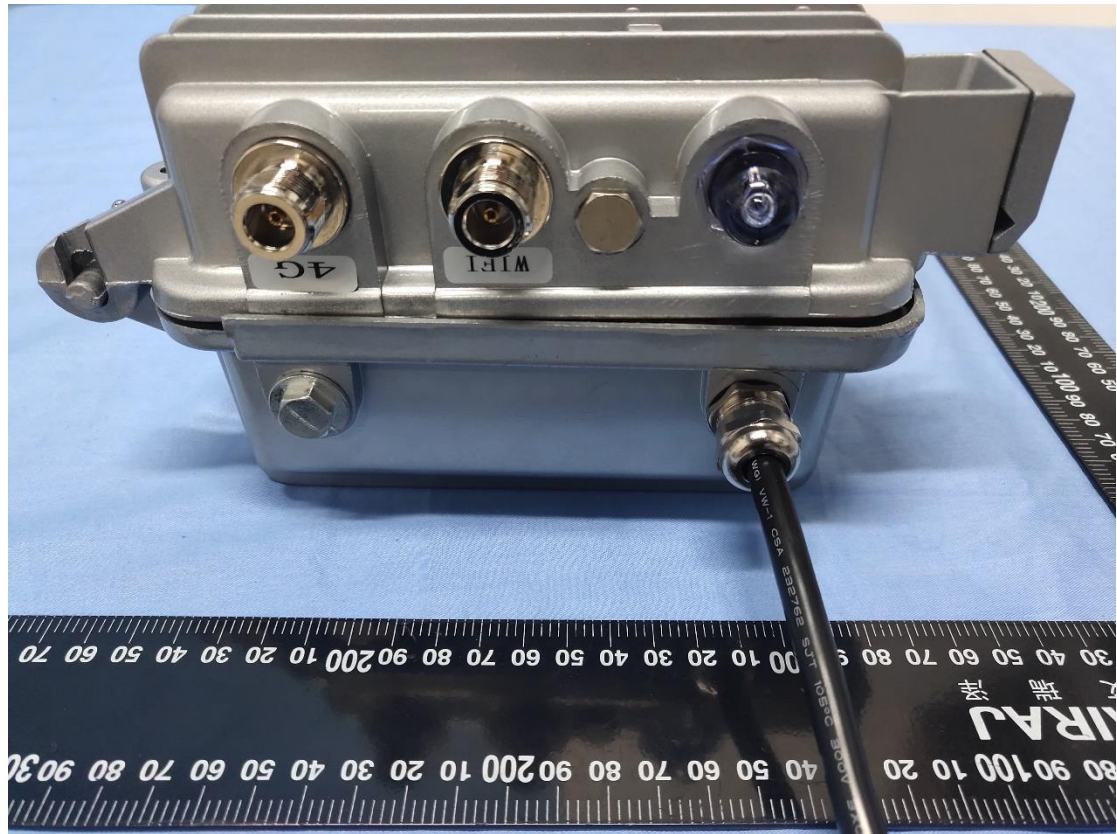

Model Name: F8L10GW
FCC ID: 2ALUW-F8L10GW

1. all sample view

2. top view

3. bottom view

4. side view

5. side view

9. side view

7. side view

8. LoRa antenna view

9. GPS antenna view

10. WiFi antenna view

11. WWAN antenna view