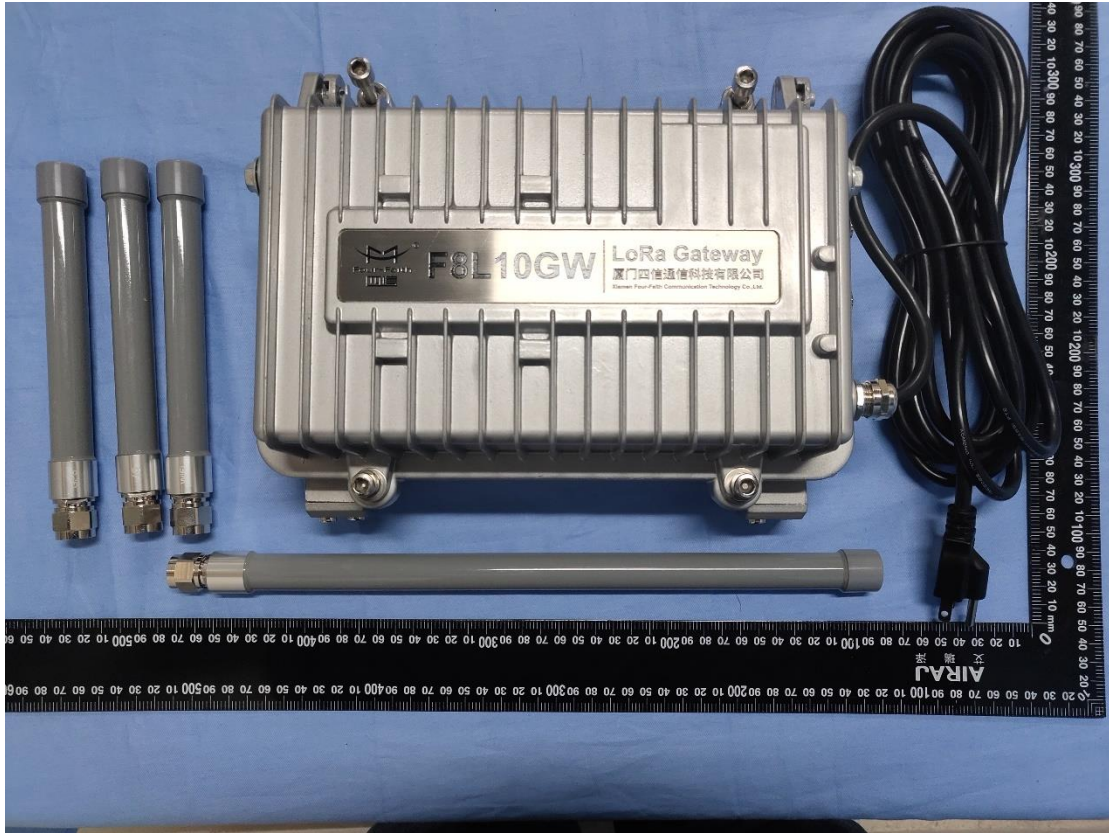

Model Name: F8L10GW
FCC ID: 2ALUW-F8L10GW

1. all sample view

2. top view

3. bottom view

4. side view

5. side view

9. side view

7. side view

8. LoRa antenna view

9. GPS antenna view

10. WiFi antenna view

11. WWAN antenna view