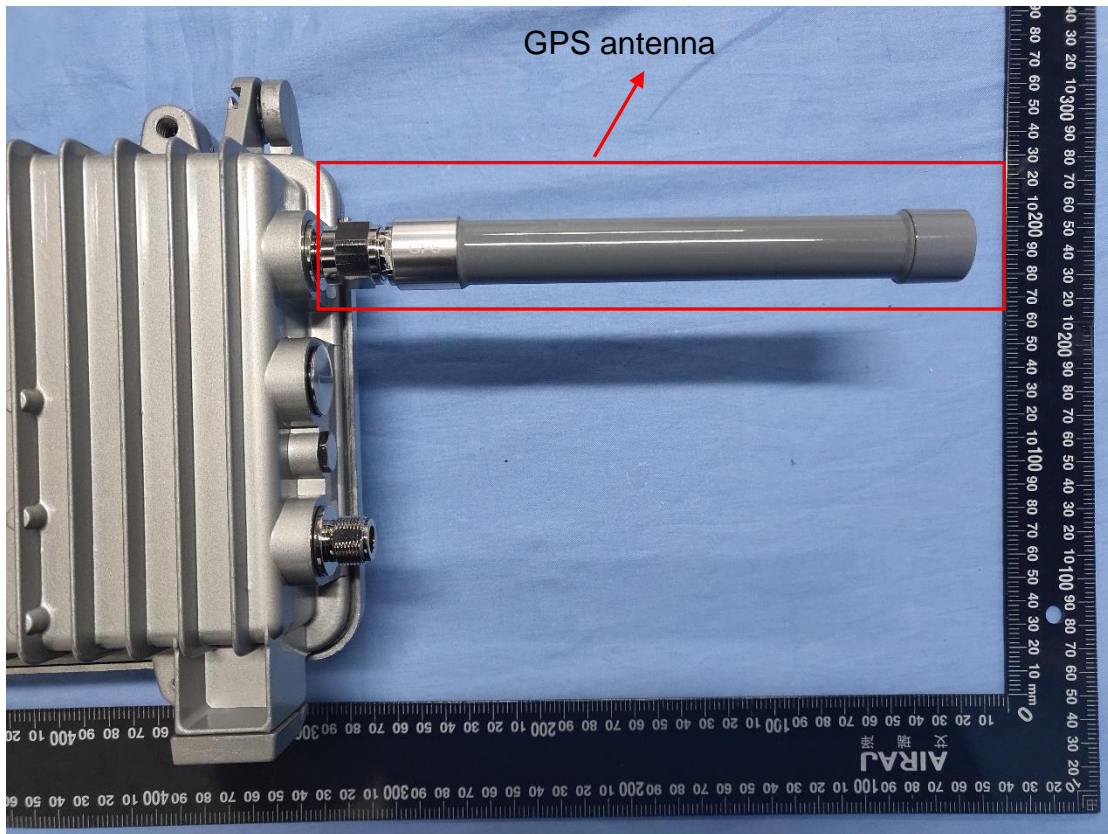

Model Name: F8L10GW
FCC ID: 2ALUW-F8L10GW

1. all sample view

2. top view

3. bottom view

4. side view

5. side view

9. side view

7. side view

8. LoRa antenna view

9. GPS antenna view

10. WiFi antenna view

11. WWAN antenna view