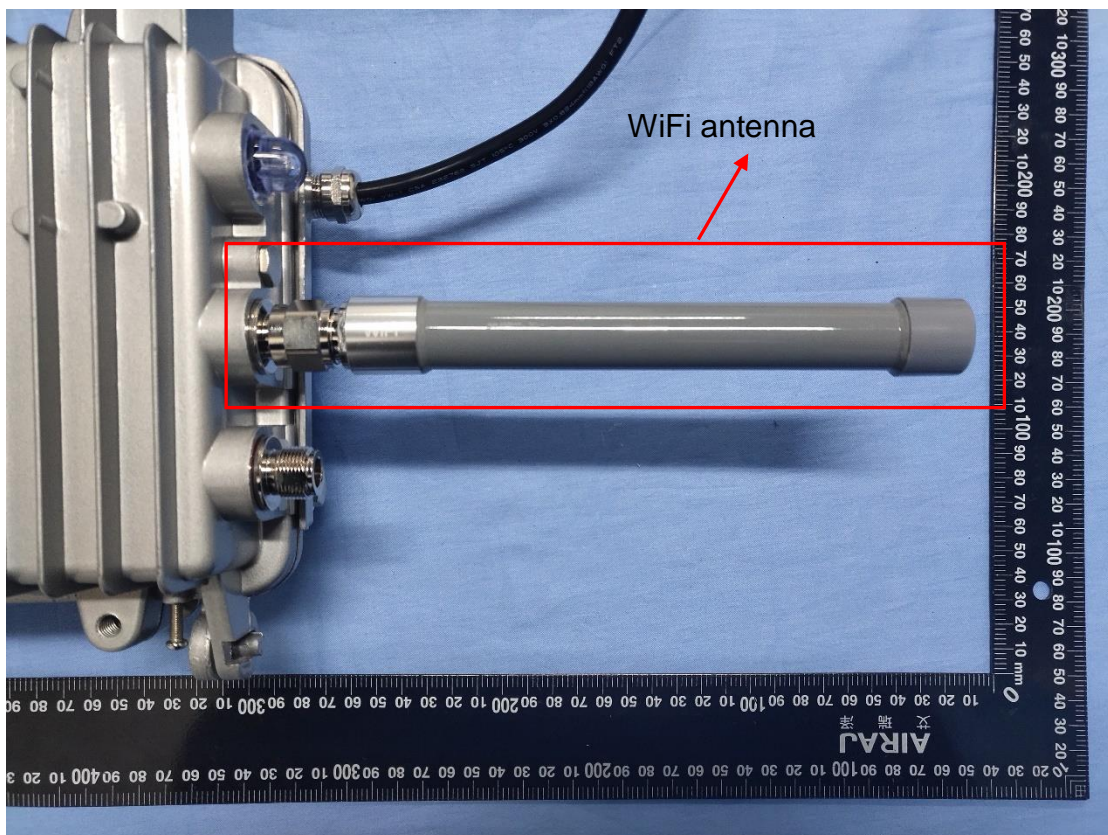

Model Name: F8L10GW
FCC ID: 2ALUW-F8L10GW

1. all sample view

2. top view

3. bottom view

4. side view

5. side view

9. side view

7. side view

8. LoRa antenna view

9. GPS antenna view

10. WiFi antenna view

11. WWAN antenna view