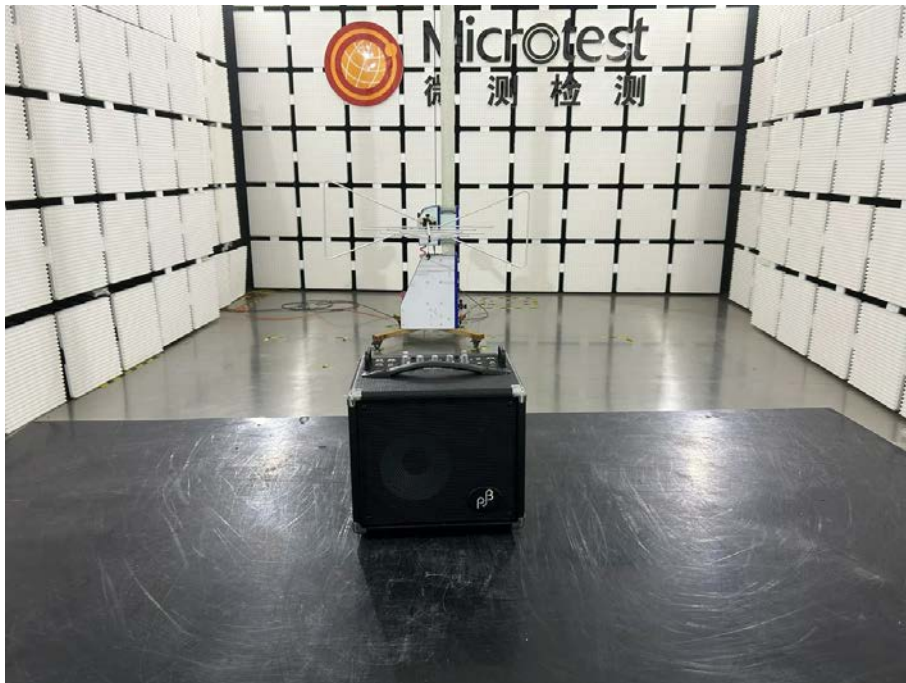

Photographs of the test setup

Model: BASS ENGINE 17

Conducted Emission at AC power line

Radiated emissions (below 1GHz)

Radiated emissions (above 1GHz)