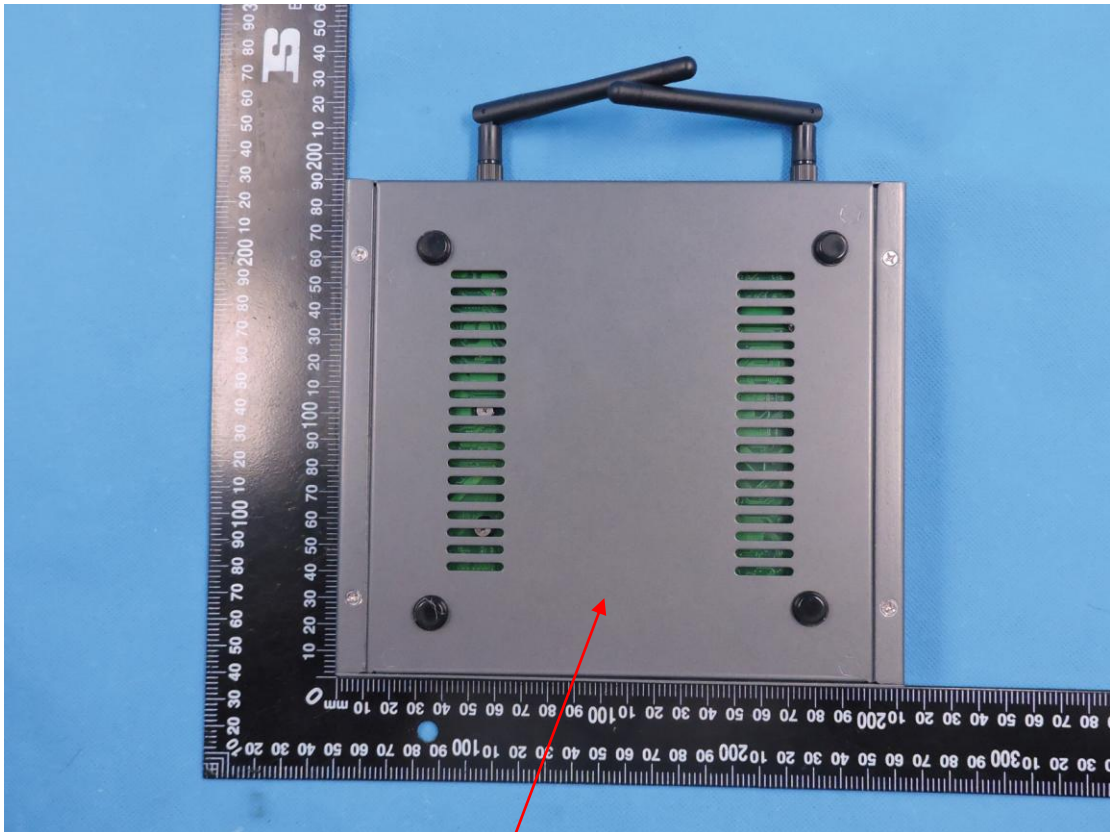

FCC Label

Product name: Edge Connector	Brand name: Oceanblue Cloud		
Model: D100	Input: 12V --- 3A		
			
FCC ID: 2ALUH-D100			
This device complies with part 15 of the FCC Rules. Operation is subject to the following two conditions: (1) This device may not cause harmful interference, and (2) this device must accept any interference received, including interference that may cause undesired operation.			
Manufacture Name: Shenzhen Ruiyun networking artificial intelligence technologies Ltd.			
Manufacture Address: Room 801,8F, Yisibo Tower, Nanshan District, Shenzhen, China			