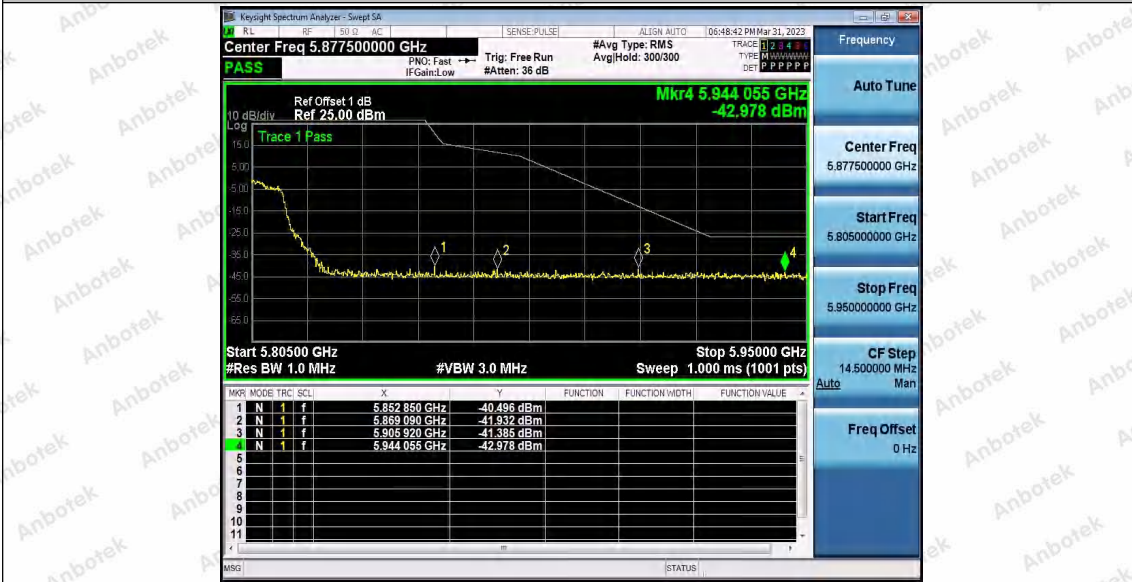

11AC40SISO_Ant2_High_5795