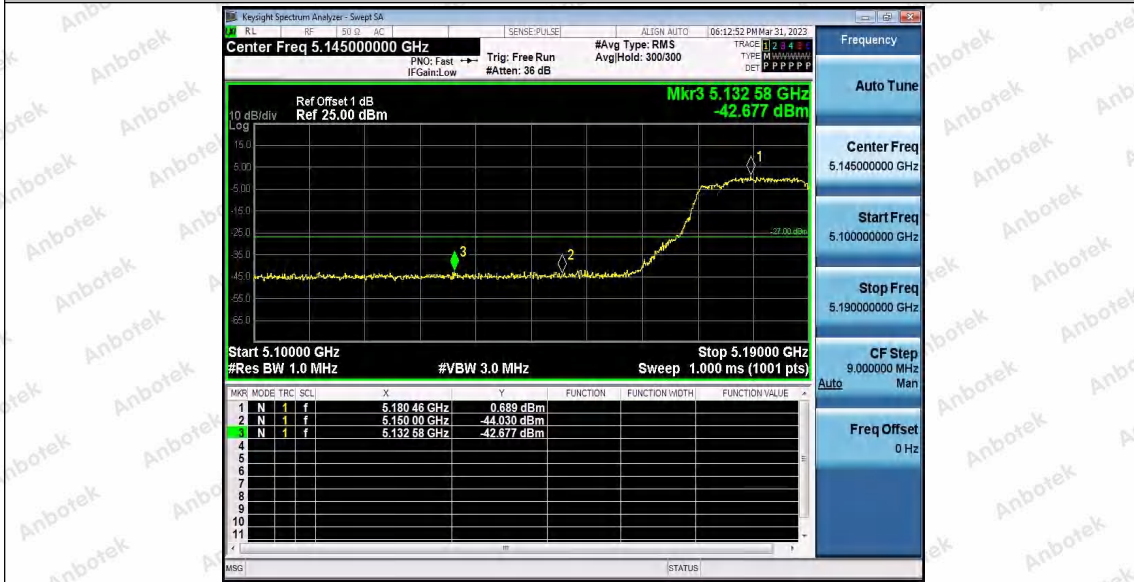

11N40SISO_Ant2_Low_5190