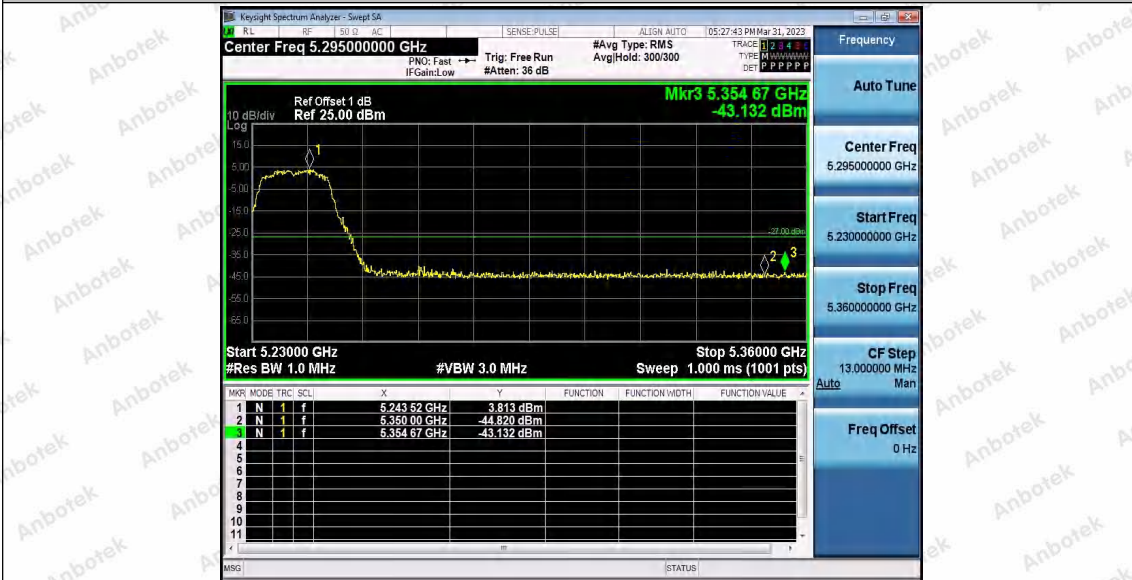

11N20SISO_Ant1_Low_5180