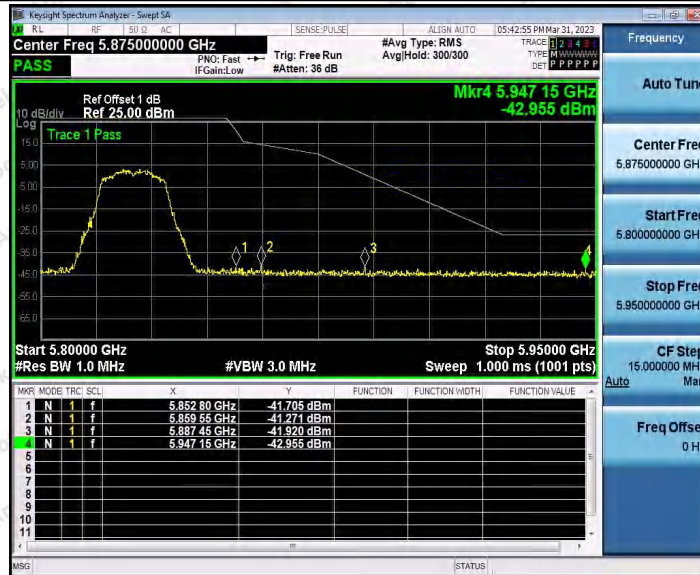

11N20SISO_Ant1_High_5825

11N20SISO_Ant2_High_5825

Shenzhen Anbotek Compliance Laboratory Limited

Address: 1/F., Building D, Sogood Science and Technology Park, Sanwei Community, Hangcheng Street, Bao'an District, Shenzhen, Guangdong, China.
Tel: (86) 0755-26066440 Fax: (86) 0755-26014772 Email: service@anbotek.com

Hotline 400-003-0500
www.anbotek.com.cn