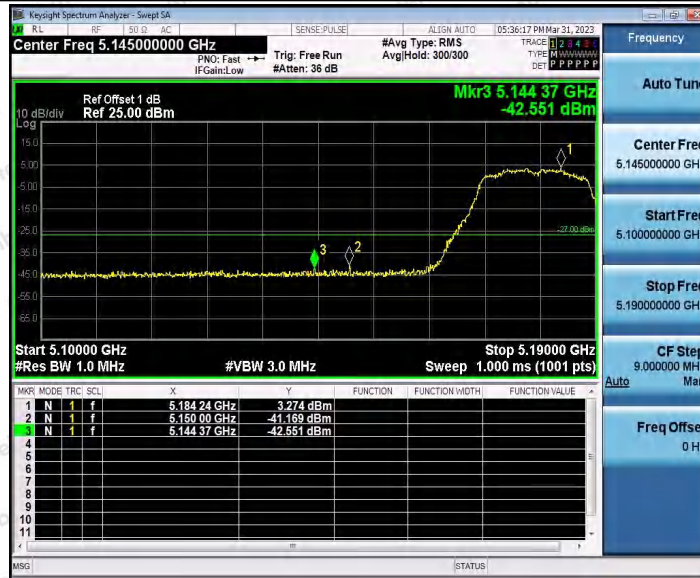

11N20SISO_Ant2_Low_5180

11N20SISO_Ant1_High_5240