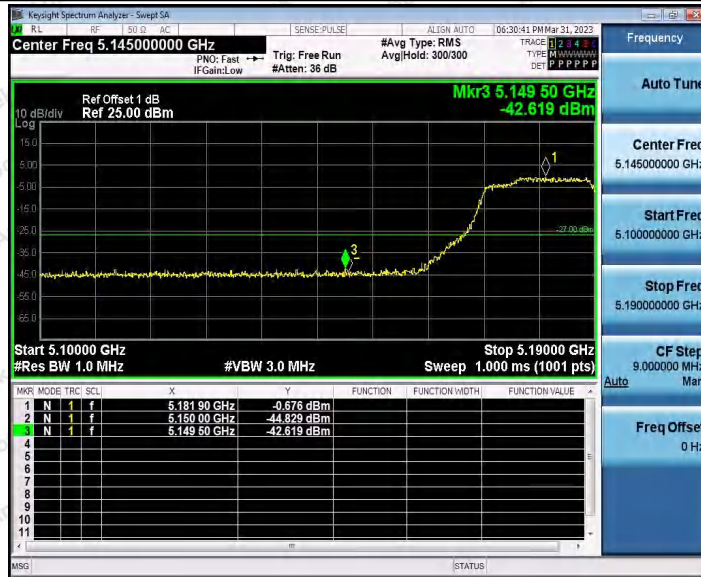

11AC40SISO_Ant1_Low_5190

11AC40SISO_Ant2_Low_5190

Shenzhen Anbotek Compliance Laboratory Limited

Address: 1/F., Building D, Sogood Science and Technology Park, Sanwei Community, Hangcheng Street, Bao'an District, Shenzhen, Guangdong, China.
Tel: (86) 0755-26066440 Fax: (86) 0755-26014772 Email: service@anbotek.com

Hotline
400-003-0500
www.anbotek.com.cn