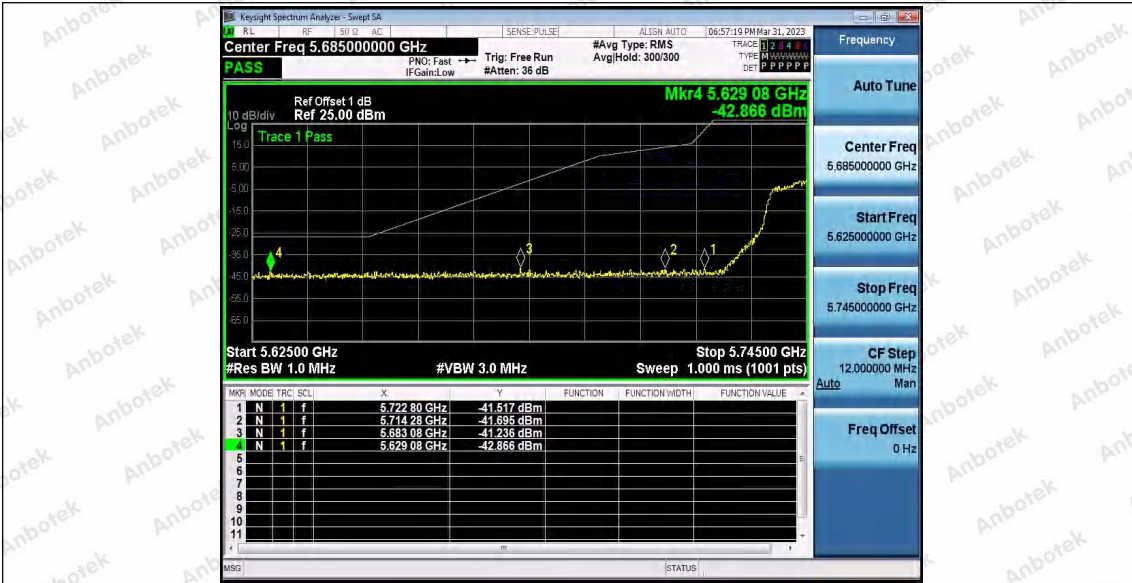

11AC40SISO_Ant1_High_5795