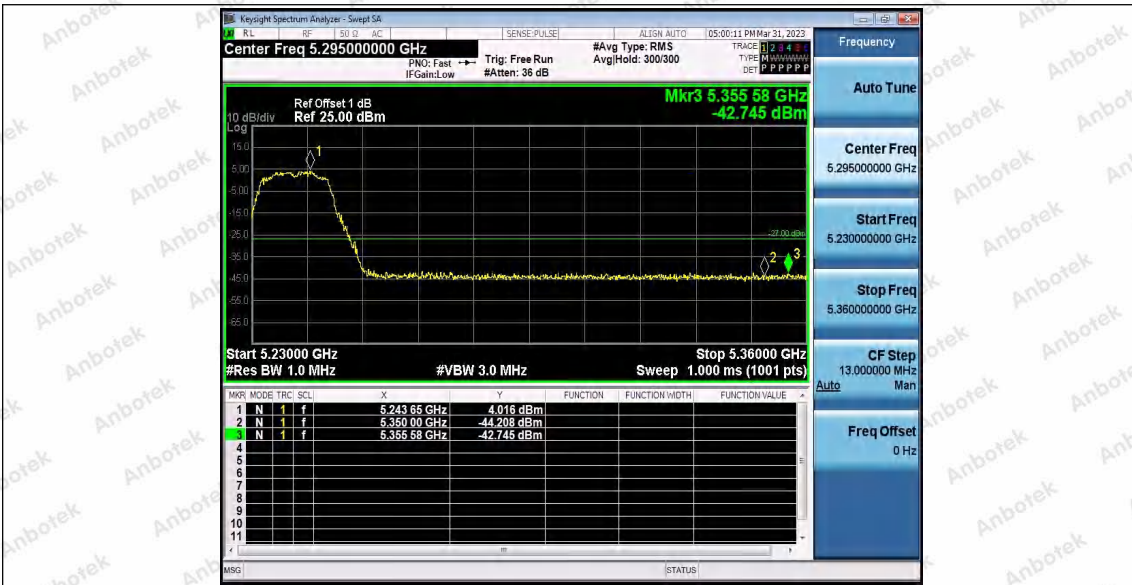

11A_Ant2_High_5240