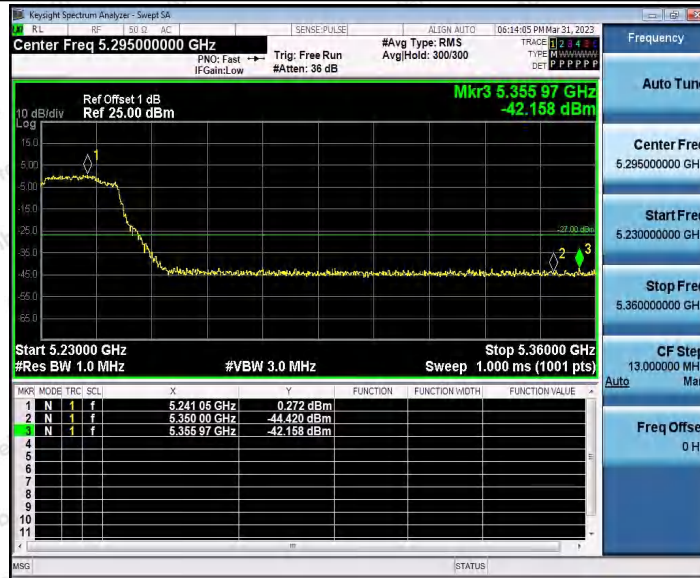

11N40SISO_Ant1_High_5230