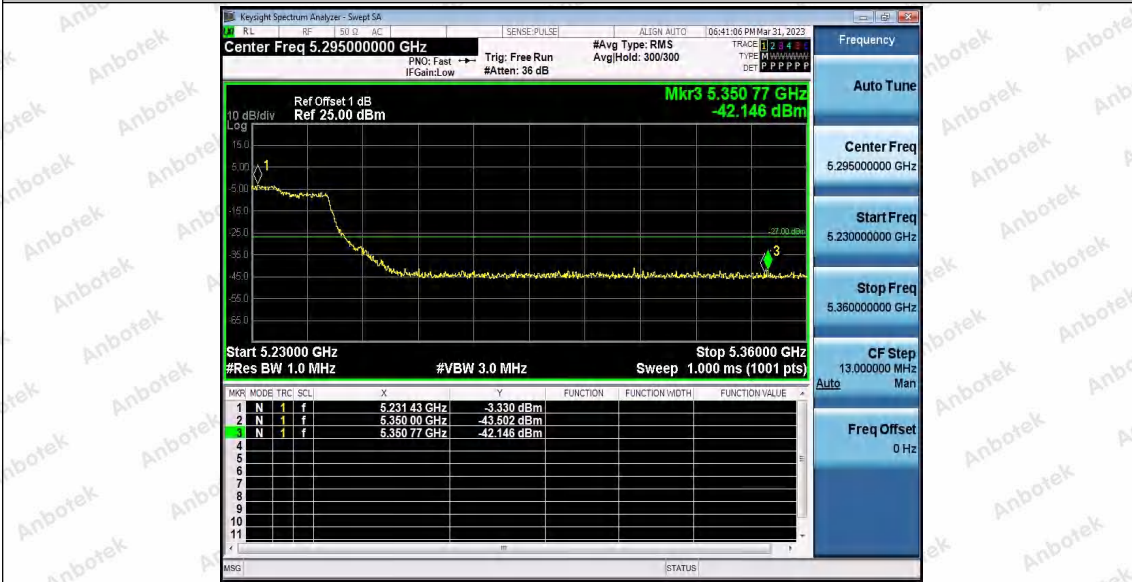

Shenzhen Anbotek Compliance Laboratory Limited

Address: 1/F., Building D, Sogood Science and Technology Park, Sanwei Community, Hangcheng Street, Bao'an District, Shenzhen, Guangdong, China.
Tel: (86) 0755-26066440 Fax: (86) 0755-26014772 Email: service@anbotek.com

Hotline 400-003-0500
www.anbotek.com.cn