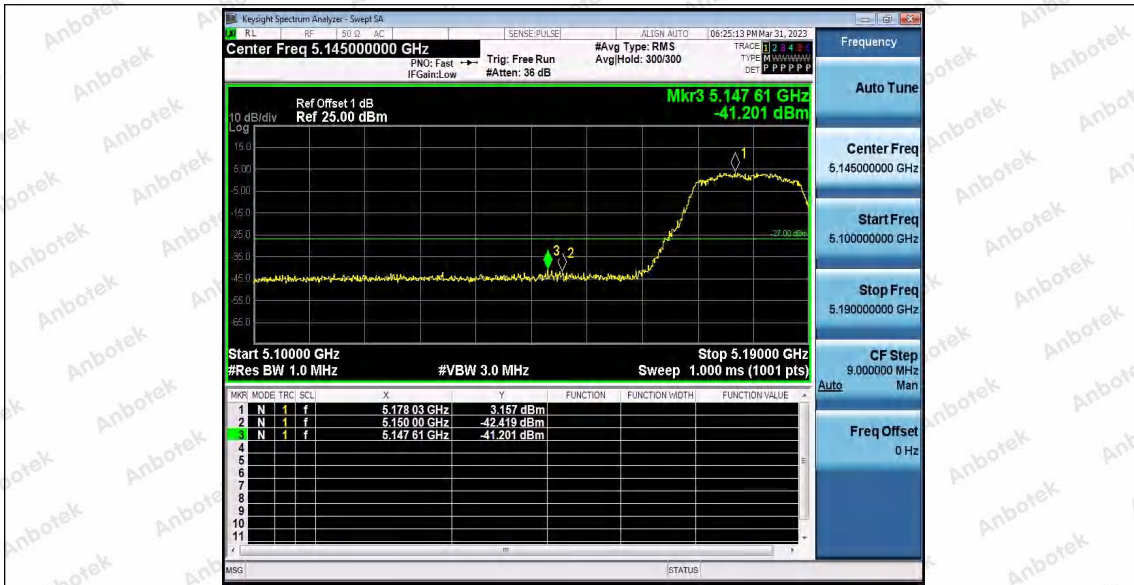

11AC20SISO_Ant2_Low_5180