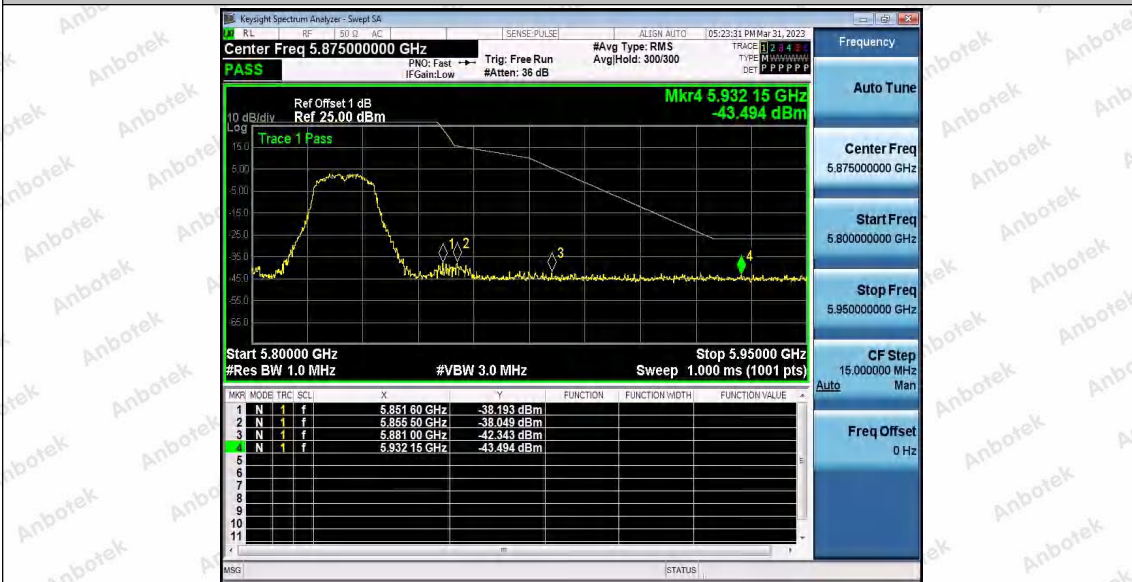

11N20SISO_Ant1_Low_5745