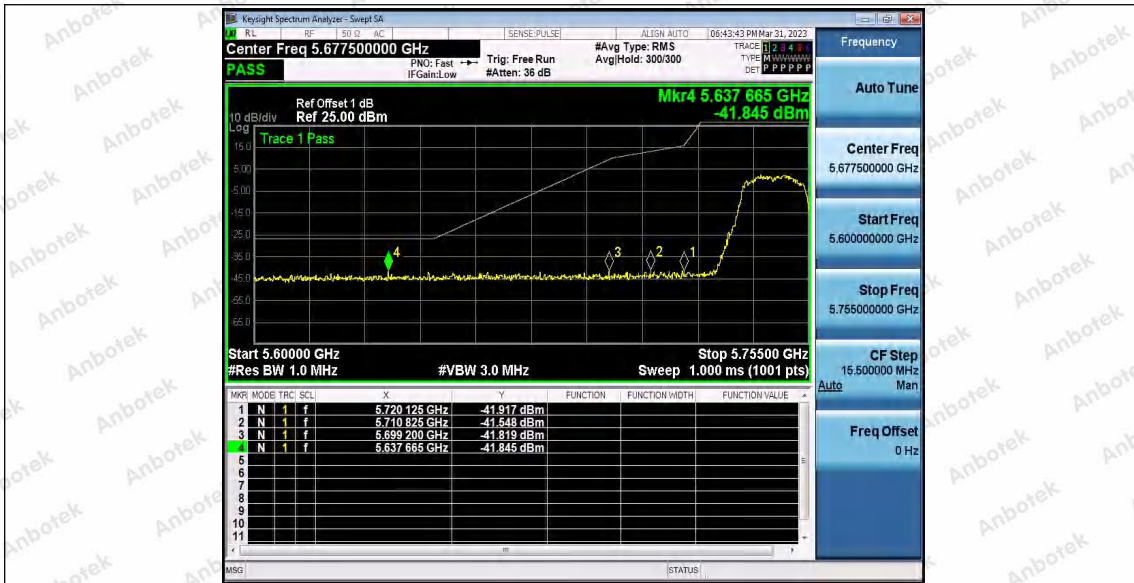

11AC20SISO_Ant2_Low_5745