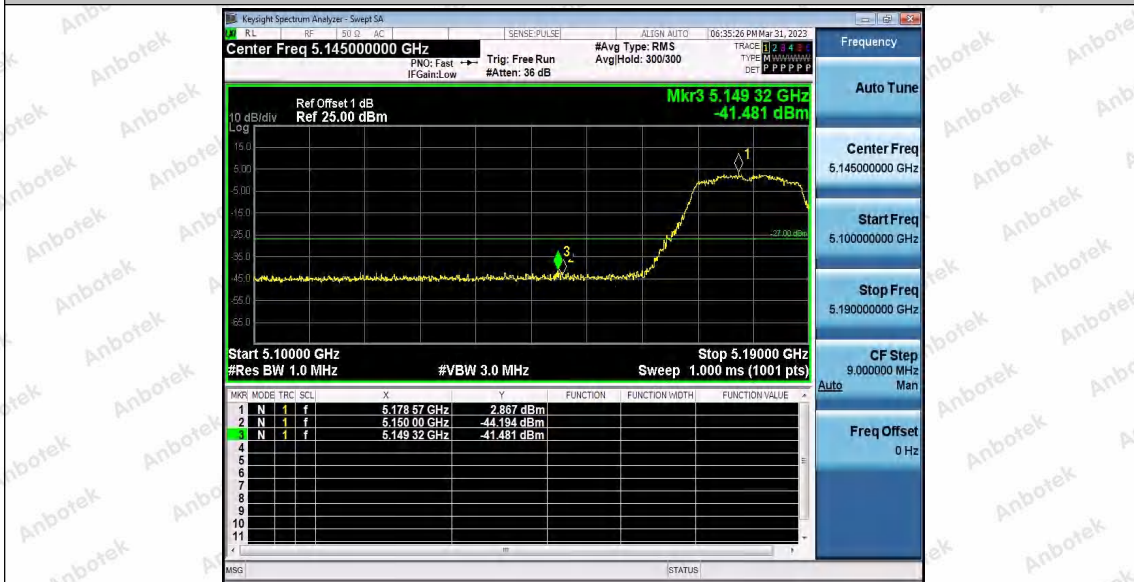

11AC20SISO_Ant1_High_5240