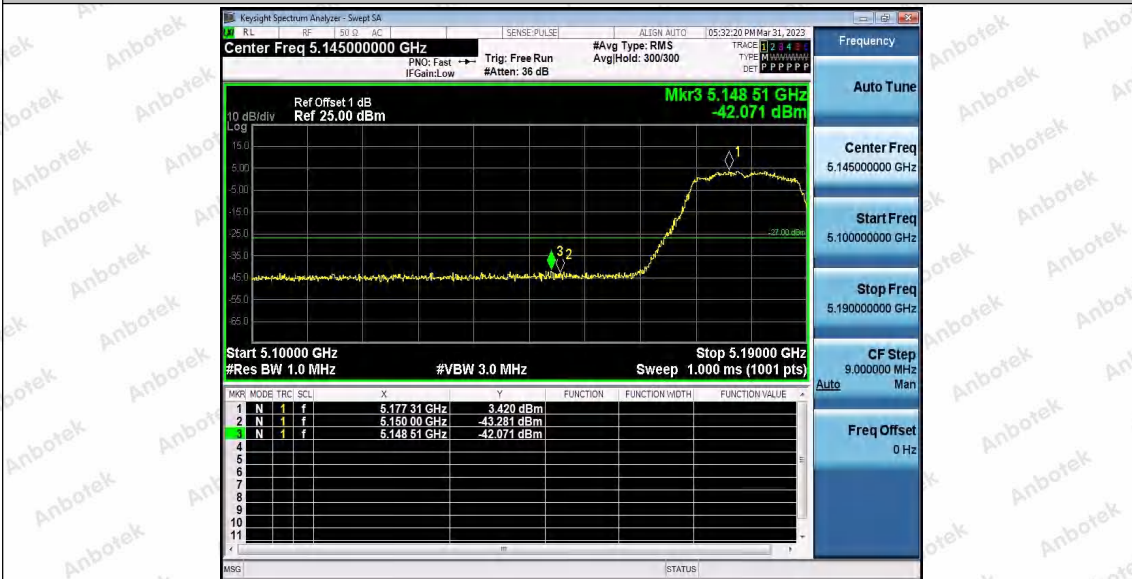

Hotline 400-003-0500
 www.anbotek.com.cn

11A_Ant2_High_5240

11N20SISO_Ant1_Low_5180

Shenzhen Anbotek Compliance Laboratory Limited

Address: 1/F., Building D, Sogood Science and Technology Park, Sanwei Community, Hangcheng Street, Bao'an District, Shenzhen, Guangdong, China.
Tel: (86) 0755-26066440 Fax: (86) 0755-26014772 Email: service@anbotek.com