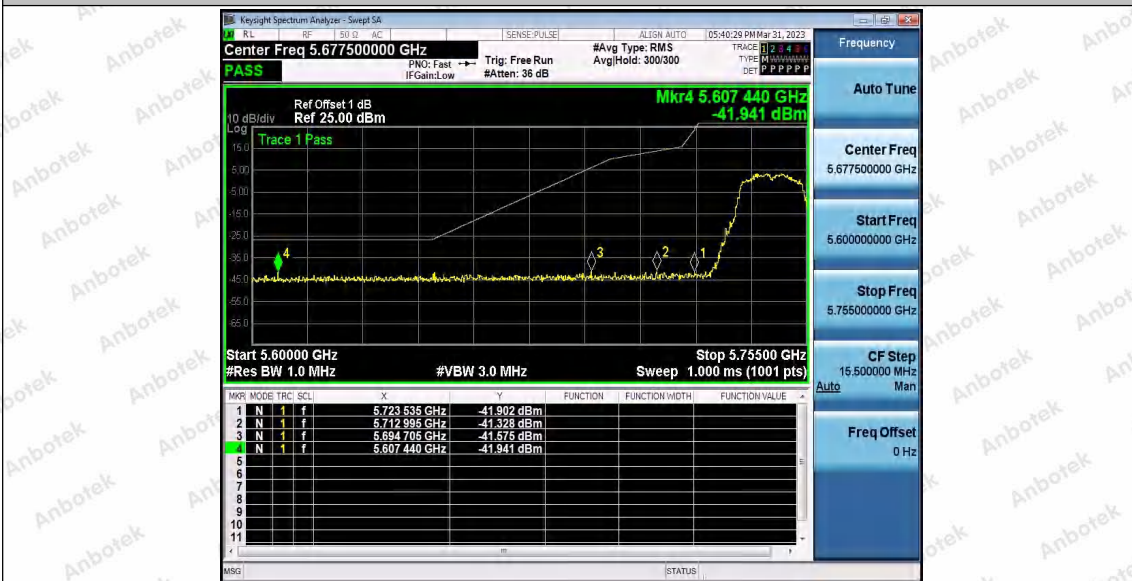

Hotline 400-003-0500
 www.anbotek.com.cn

11A_Ant2_High_5825

11N20SISO_Ant1_Low_5745

Shenzhen Anbotek Compliance Laboratory Limited

Address: 1/F., Building D, Sogood Science and Technology Park, Sanwei Community, Hangcheng Street, Bao'an District, Shenzhen, Guangdong, China.
 Tel: (86) 0755-26066440 Fax: (86) 0755-26014772 Email: service@anbotek.com