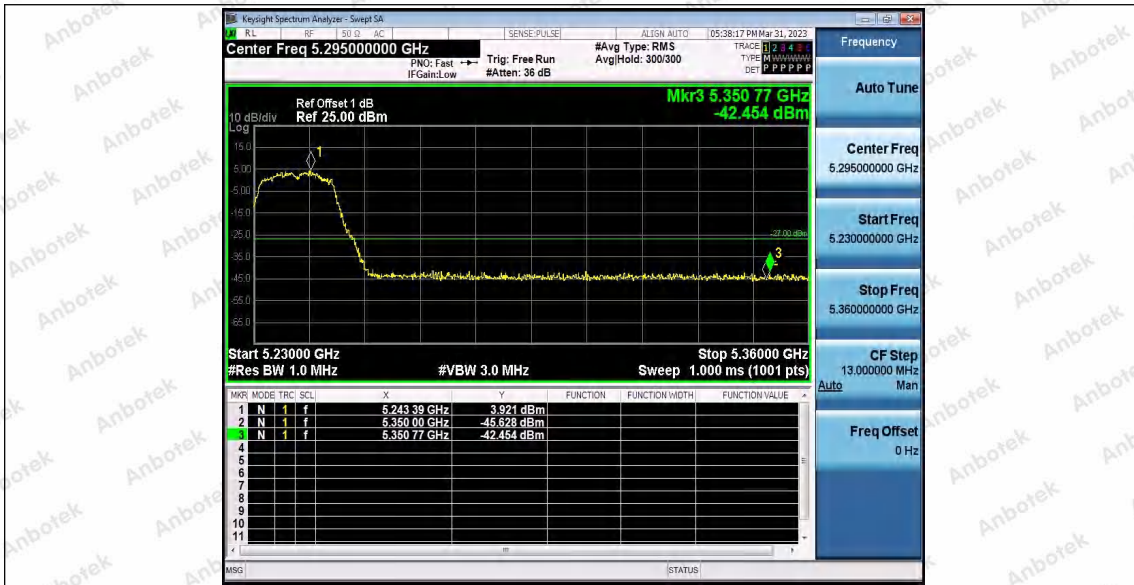

11N40SISO_Ant1_Low_5190