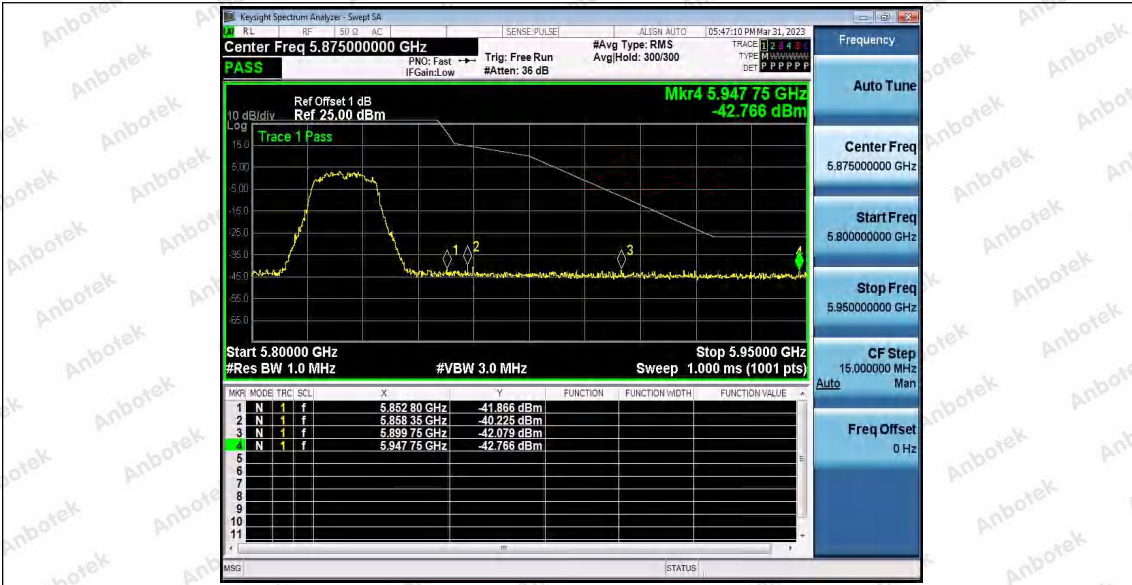

11N40ISO_Ant1_Low_5755