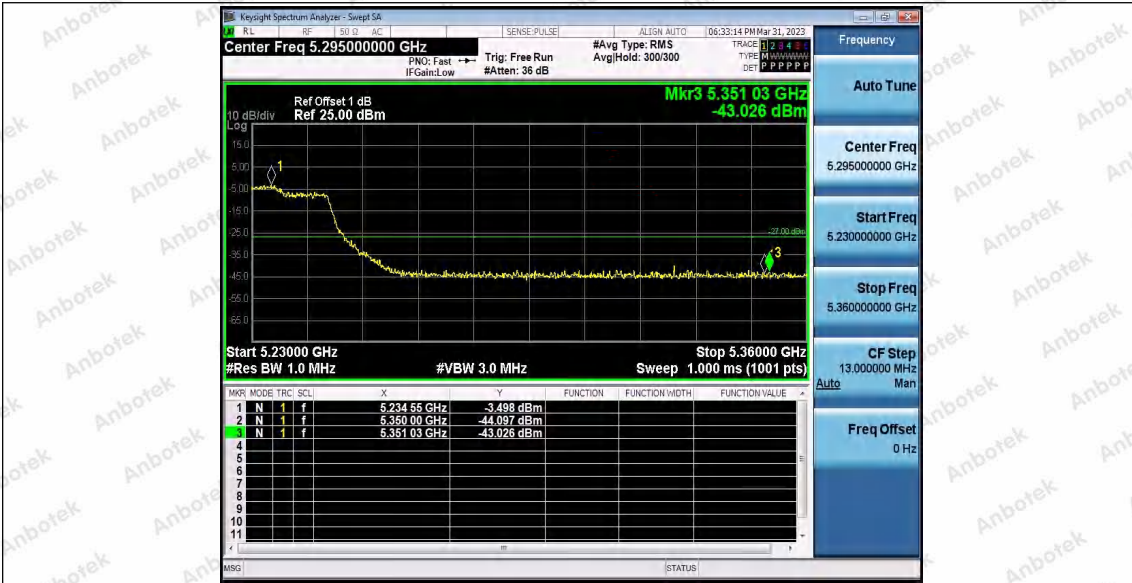

11AC80SISO_Ant2_High_5210