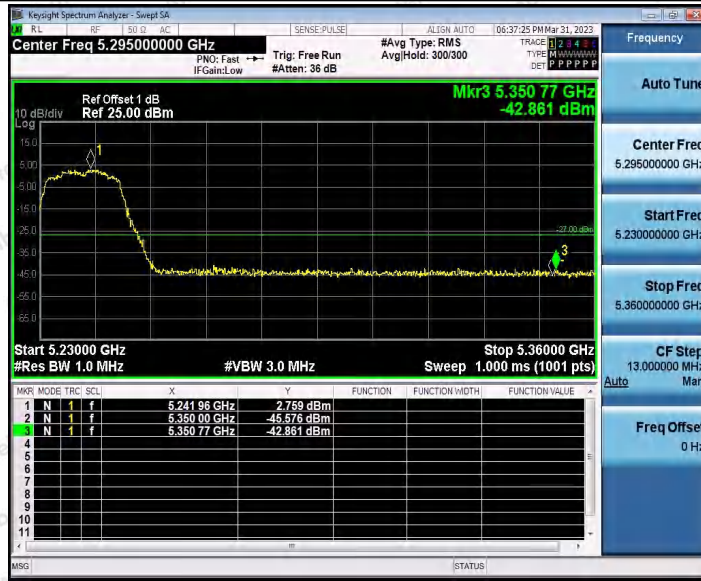

11AC20SISO_Ant2_High_5240