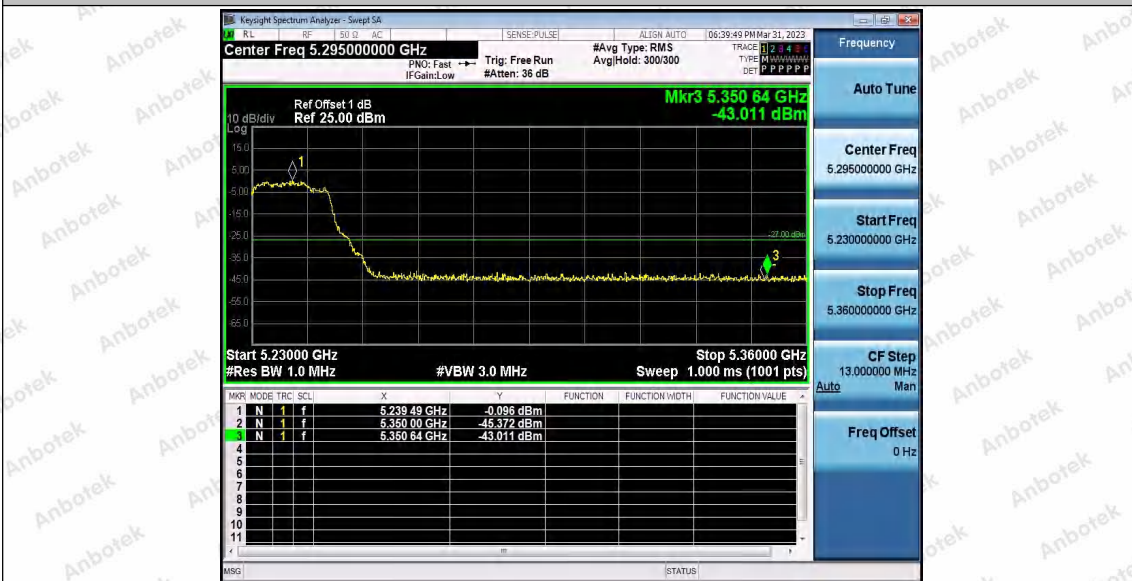

Hotline
400-003-0500
www.anbotek.com.cn

11AC40SISO_Ant1_High_5230

11AC40SISO_Ant2_High_5230

Shenzhen Anbotek Compliance Laboratory Limited

Address: 1/F., Building D, Sogood Science and Technology Park, Sanwei Community, Hangcheng Street, Bao'an District, Shenzhen, Guangdong, China.
Tel: (86) 0755-26066440 Fax: (86) 0755-26014772 Email: service@anbotek.com