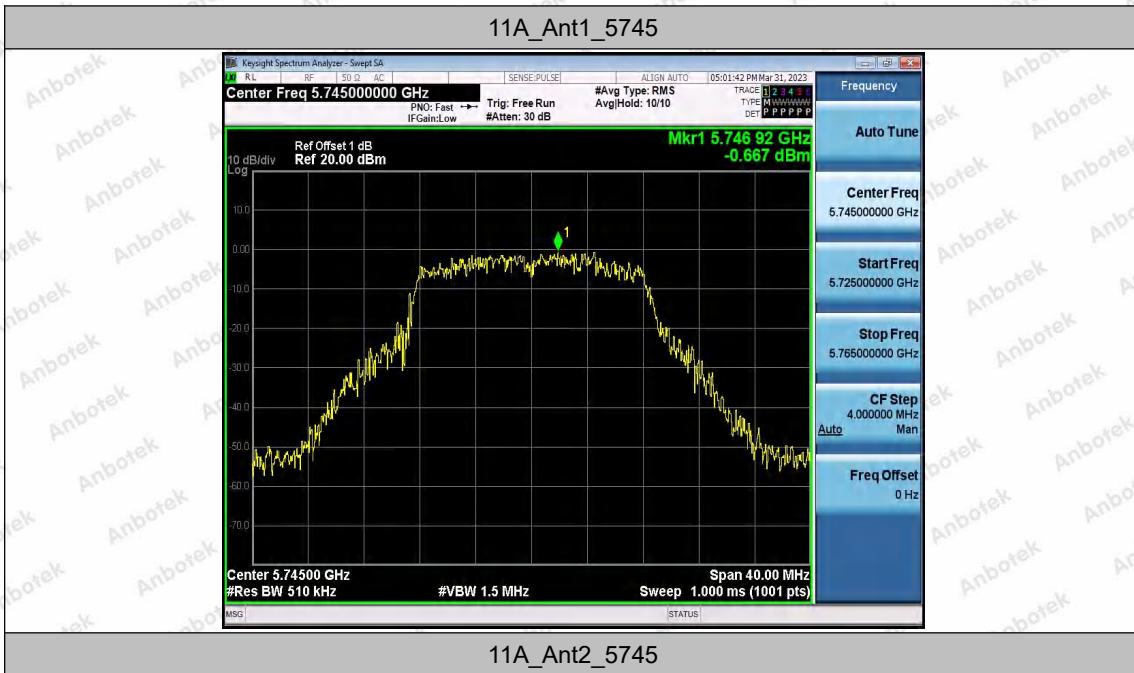

Test Graphs B4

Shenzhen Anbotek Compliance Laboratory Limited

Address: 1/F., Building D, Sogood Science and Technology Park, Sanwei Community, Hangcheng Street, Bao'an District, Shenzhen, Guangdong, China.
Tel: (86) 0755-26066440 Fax: (86) 0755-26014772 Email: service@anbotek.com

Hotline
400-003-0500
www.anbotek.com.cn