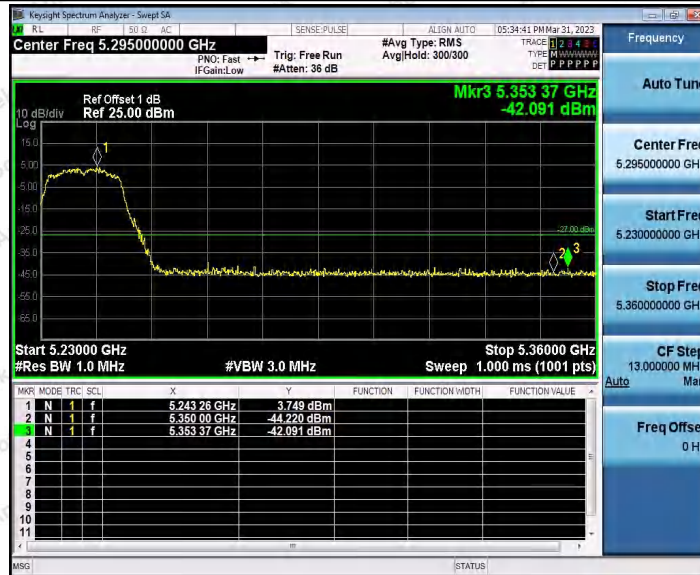

11N20SISO_Ant2_High_5240

Shenzhen Anbotek Compliance Laboratory Limited

Address: 1/F., Building D, Sogood Science and Technology Park, Sanwei Community, Hangcheng Street, Bao'an District, Shenzhen, Guangdong, China.
Tel: (86) 0755-26066440 Fax: (86) 0755-26014772 Email: service@anbotek.com

Hotline 400-003-0500
www.anbotek.com.cn