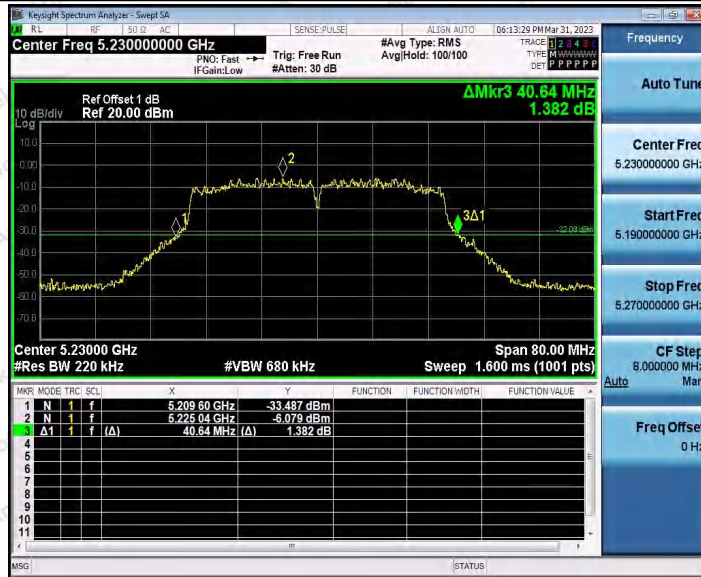

11N40SISO_Ant1_5230

11N40SISO_Ant2_5230

Shenzhen Anbotek Compliance Laboratory Limited

Address: 1/F., Building D, Sogood Science and Technology Park, Sanwei Community, Hangcheng Street, Bao'an District, Shenzhen, Guangdong, China.
Tel: (86) 0755-26066440 Fax: (86) 0755-26014772 Email: service@anbotek.com

Hotline
400-003-0500
www.anbotek.com.cn