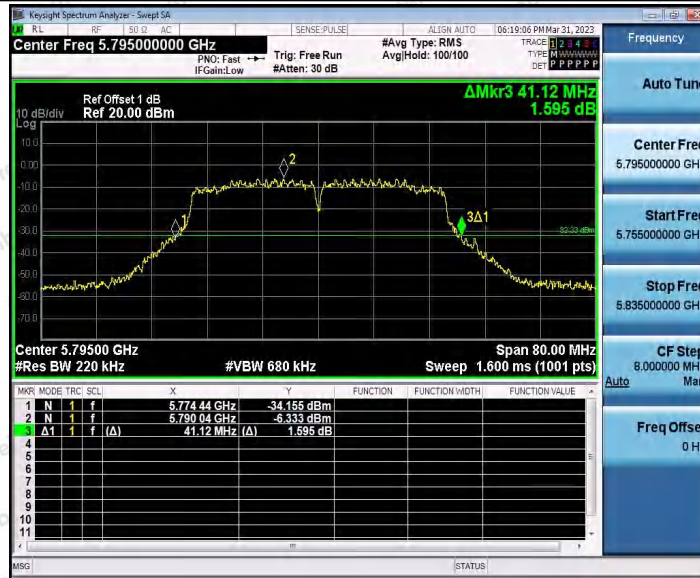

11N40SISO_Ant1_5795