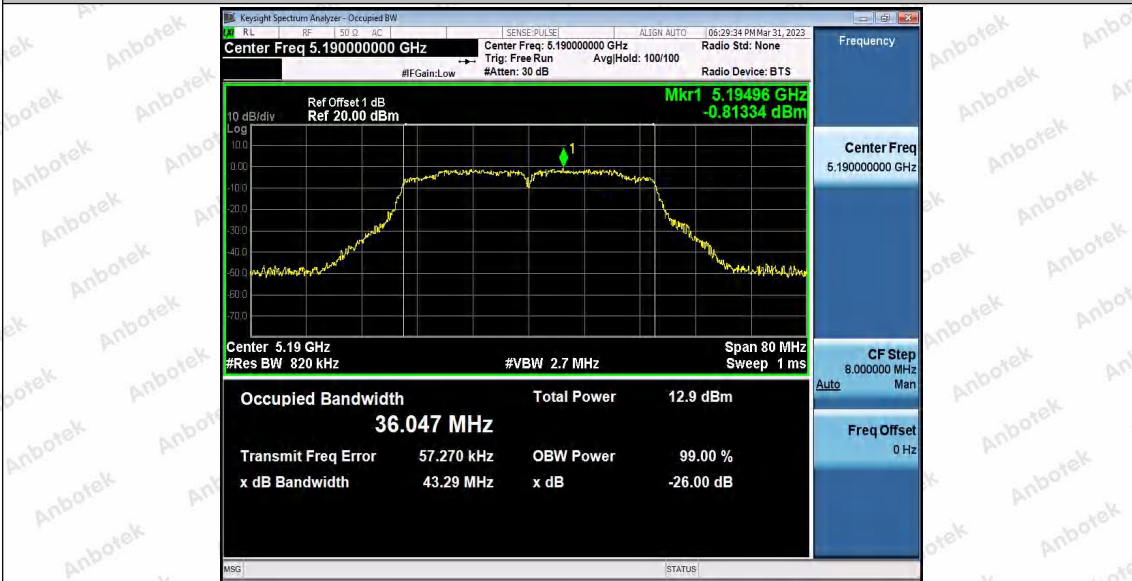

Hotline 400-003-0500
 www.anbotek.com.cn

11AC20SISO_Ant2_5825

11AC40SISO_Ant1_5190

Shenzhen Anbotek Compliance Laboratory Limited

Address: 1/F., Building D, Sogood Science and Technology Park, Sanwei Community, Hangcheng Street, Bao'an District, Shenzhen, Guangdong, China.
 Tel: (86) 0755-26066440 Fax: (86) 0755-26014772 Email: service@anbotek.com