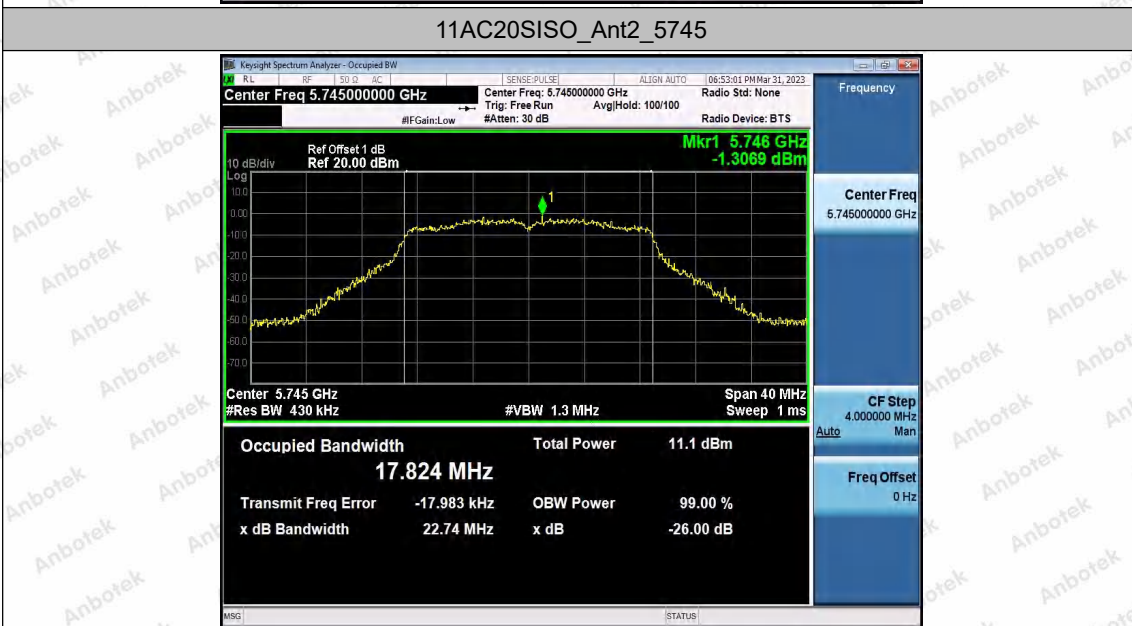

Shenzhen Anbotek Compliance Laboratory Limited

Address: 1/F., Building D, Sogood Science and Technology Park, Sanwei Community, Hangcheng Street, Bao'an District, Shenzhen, Guangdong, China.
Tel: (86) 0755-26066440 Fax: (86) 0755-26014772 Email: service@anbotek.com

Hotline 400-003-0500
www.anbotek.com.cn