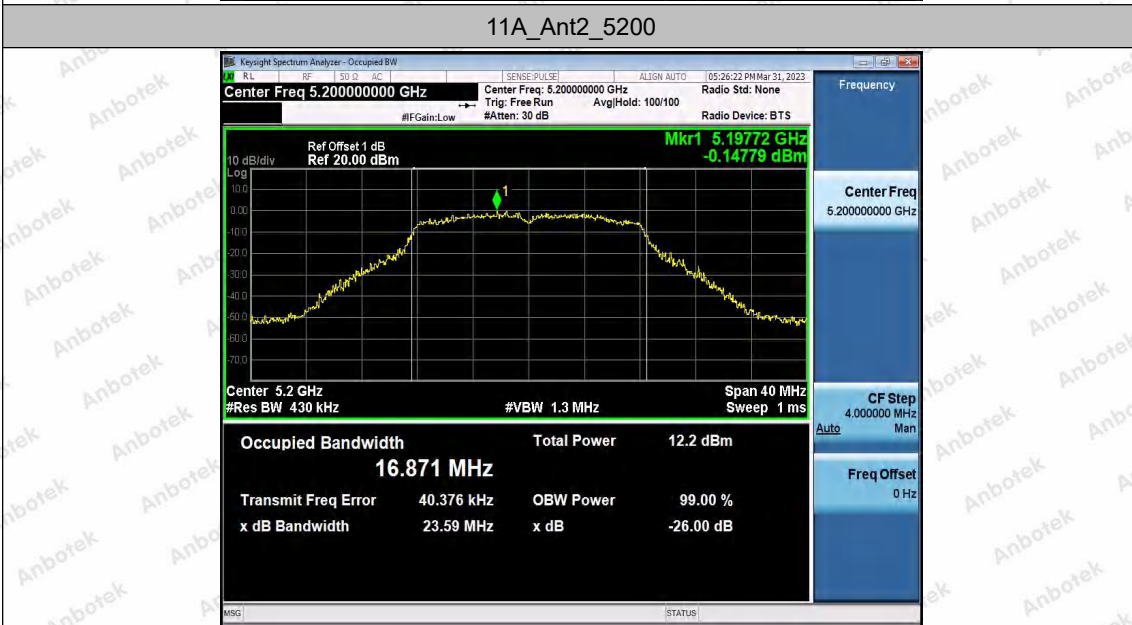

Shenzhen Anbotek Compliance Laboratory Limited

Address: 1/F., Building D, Sogood Science and Technology Park, Sanwei Community, Hangcheng Street, Bao'an District, Shenzhen, Guangdong, China.
Tel: (86) 0755-26066440 Fax: (86) 0755-26014772 Email: service@anbotek.com

Hotline: 400-003-0500
www.anbotek.com.cn