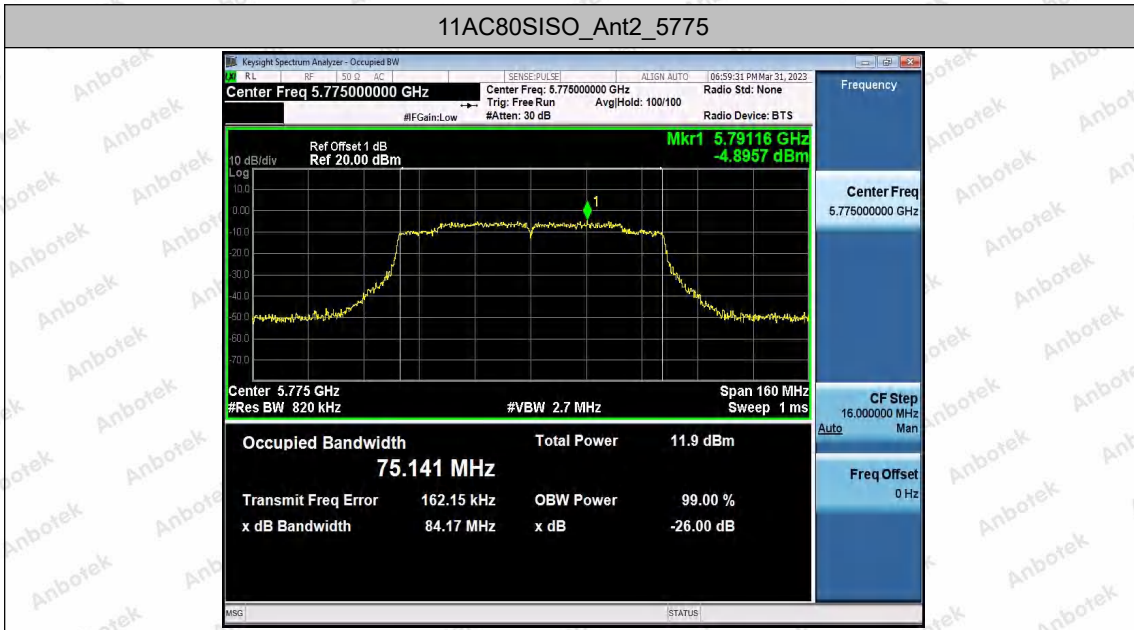

Shenzhen Anbotek Compliance Laboratory Limited

Address: 1/F., Building D, Sogood Science and Technology Park, Sanwei Community, Hangcheng Street, Bao'an District, Shenzhen, Guangdong, China.
Tel: (86) 0755-26066440 Fax: (86) 0755-26014772 Email: service@anbotek.com

Hotline 400-003-0500
www.anbotek.com.cn