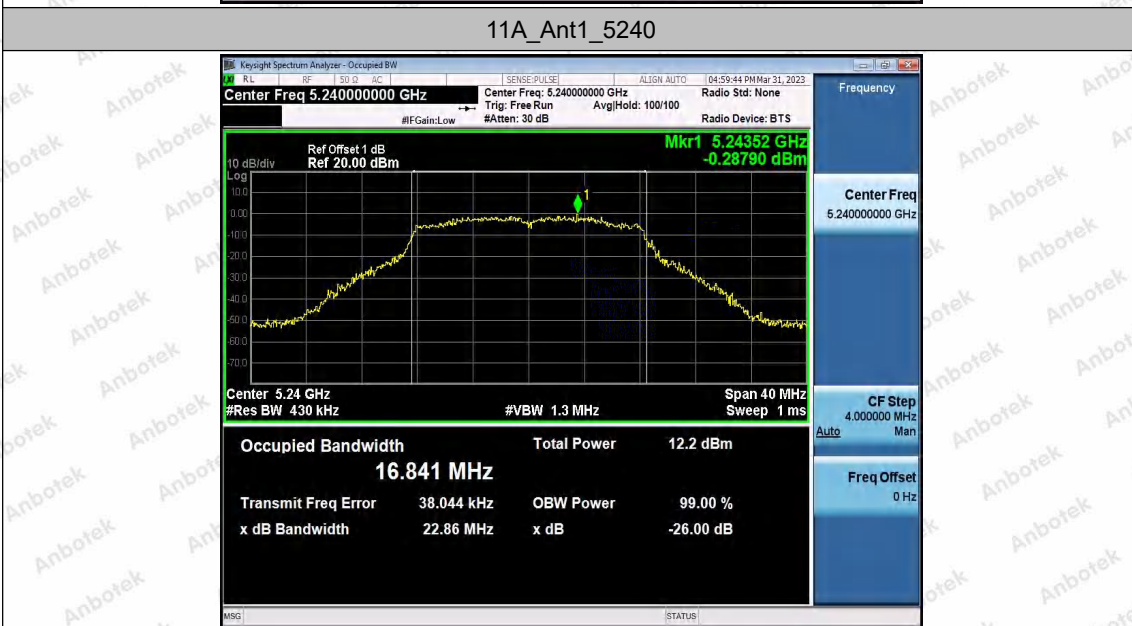

Shenzhen Anbotek Compliance Laboratory Limited

Address: 1/F., Building D, Sogood Science and Technology Park, Sanwei Community, Hangcheng Street, Bao'an District, Shenzhen, Guangdong, China.
Tel: (86) 0755-26066440 Fax: (86) 0755-26014772 Email: service@anbotek.com

Hotline: 400-003-0500
www.anbotek.com.cn