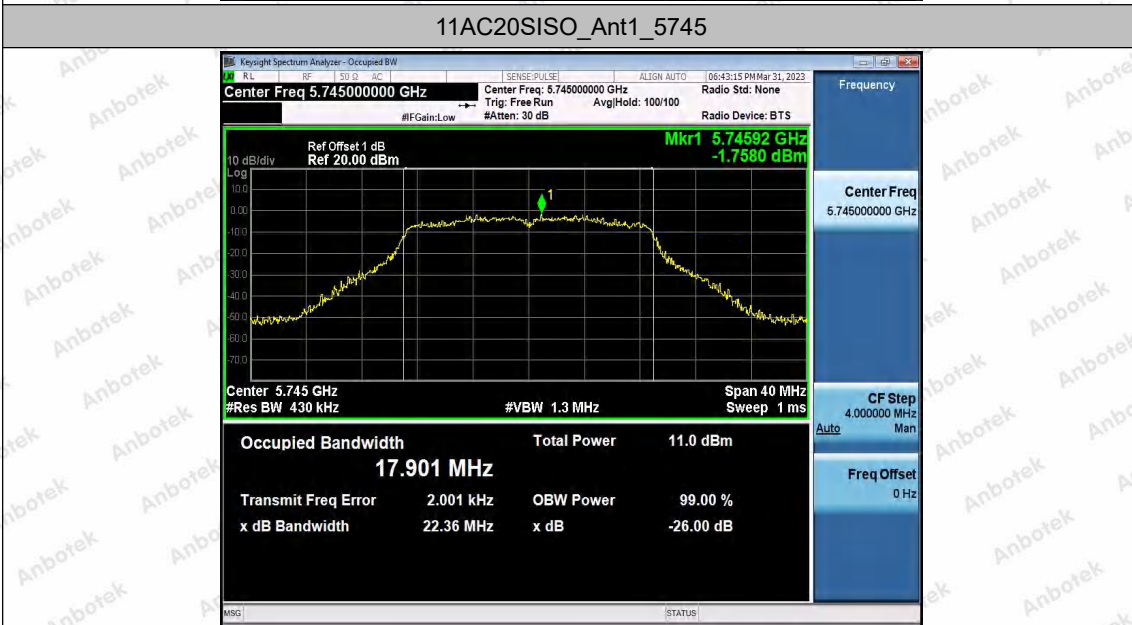

Shenzhen Anbotek Compliance Laboratory Limited

Address: 1/F., Building D, Sogood Science and Technology Park, Sanwei Community, Hangcheng Street, Bao'an District, Shenzhen, Guangdong, China.
Tel: (86) 0755-26066440 Fax: (86) 0755-26014772 Email: service@anbotek.com

Hotline 400-003-0500
www.anbotek.com.cn