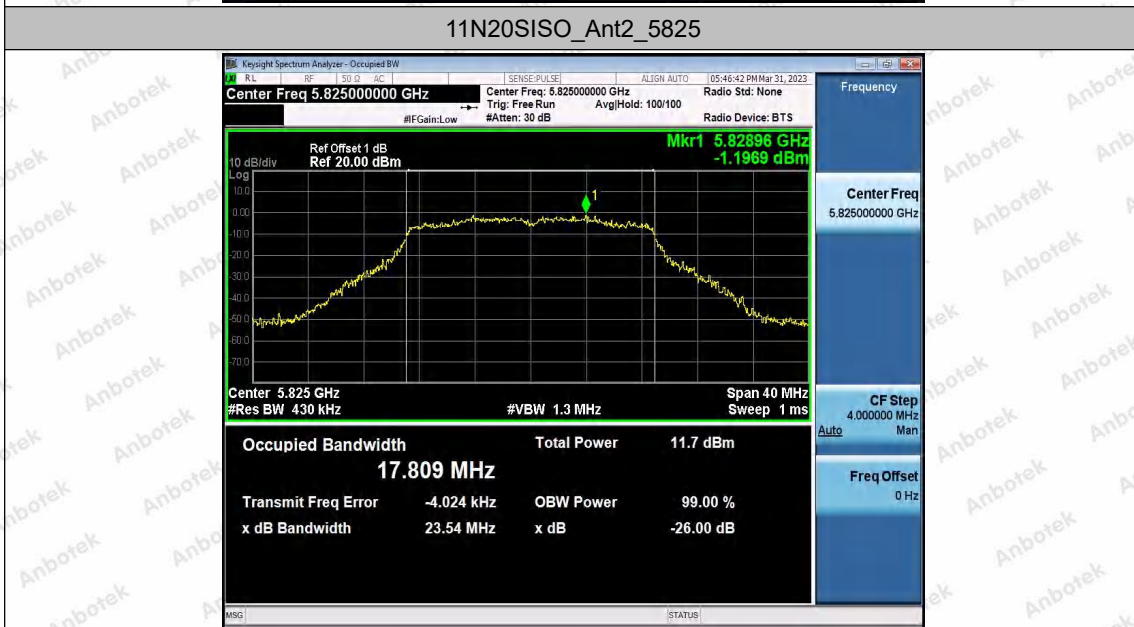

Shenzhen Anbotek Compliance Laboratory Limited

Address: 1/F., Building D, Sogood Science and Technology Park, Sanwei Community, Hangcheng Street, Bao'an District, Shenzhen, Guangdong, China.
Tel: (86) 0755-26066440 Fax: (86) 0755-26014772 Email: service@anbotek.com

Hotline 400-003-0500
www.anbotek.com.cn