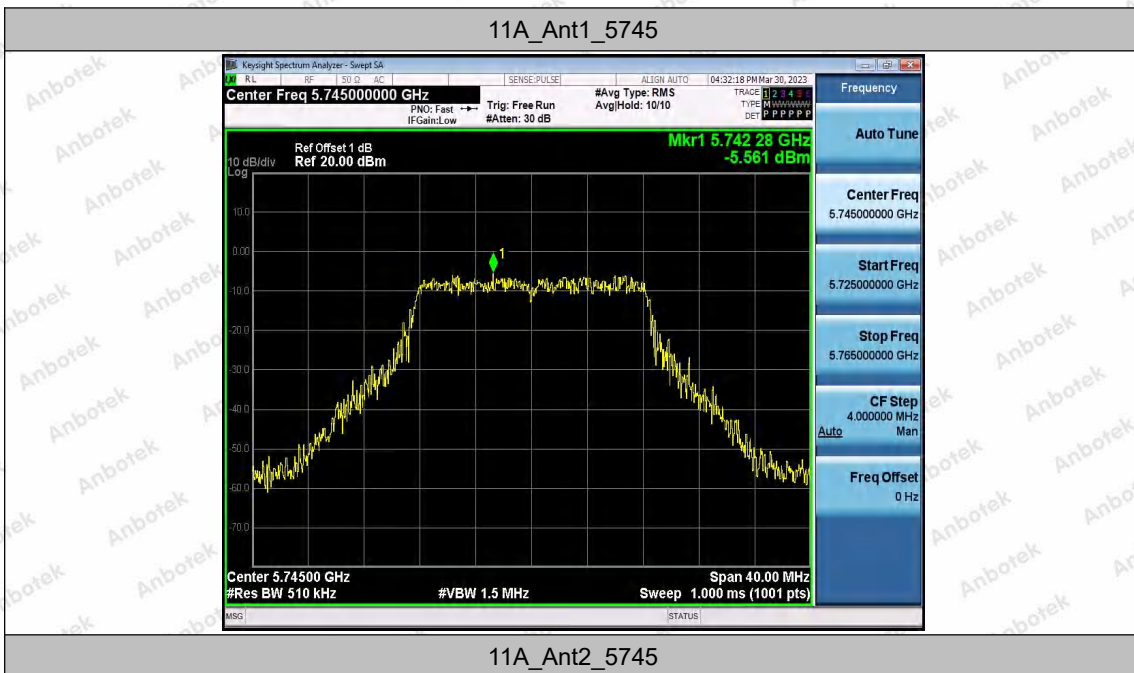

Test Graphs B4

Shenzhen Anbotek Compliance Laboratory Limited

Address: 1/F., Building D, Sogood Science and Technology Park, Sanwei Community, Hangcheng Street, Bao'an District, Shenzhen, Guangdong, China.
Tel: (86) 0755-26066440 Fax: (86) 0755-26014772 Email: service@anbotek.com

Hotline 400-003-0500
www.anbotek.com.cn