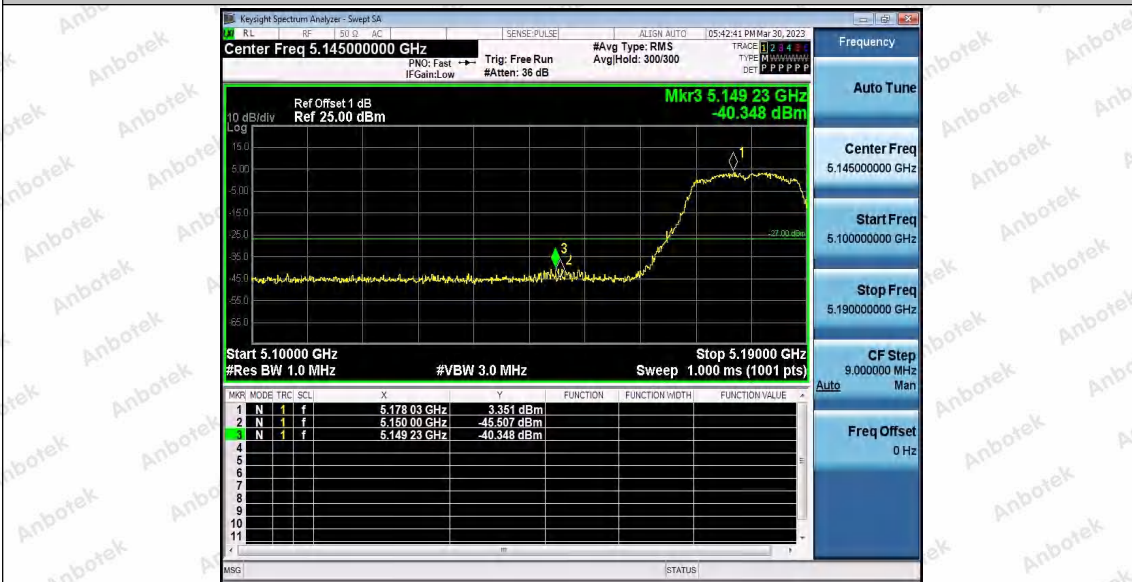

11AC20SISO_Ant1_High_5240