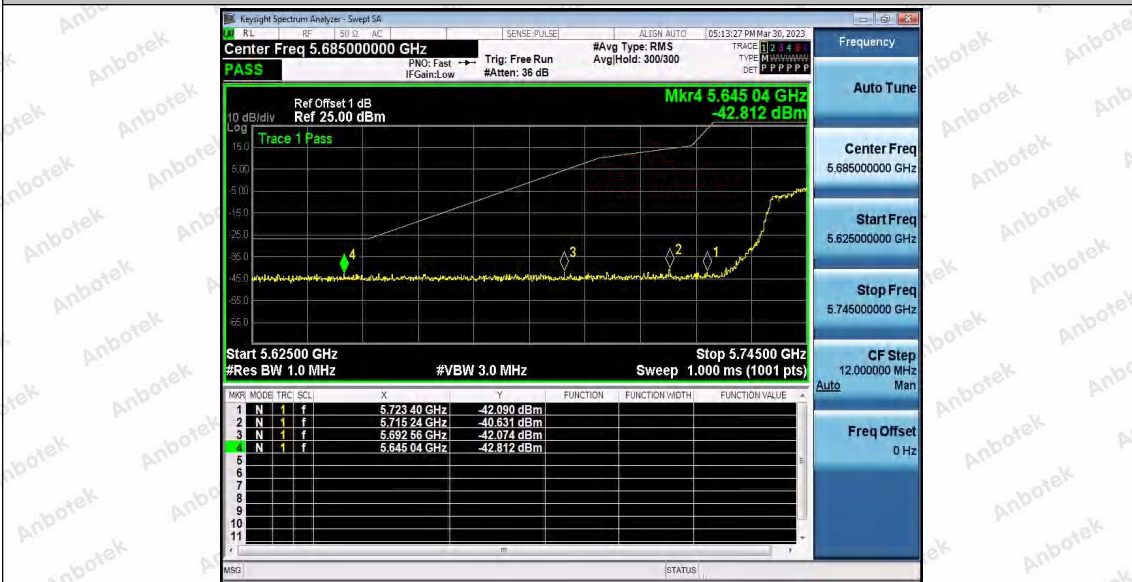

11N40ISO_Ant2_Low_5755