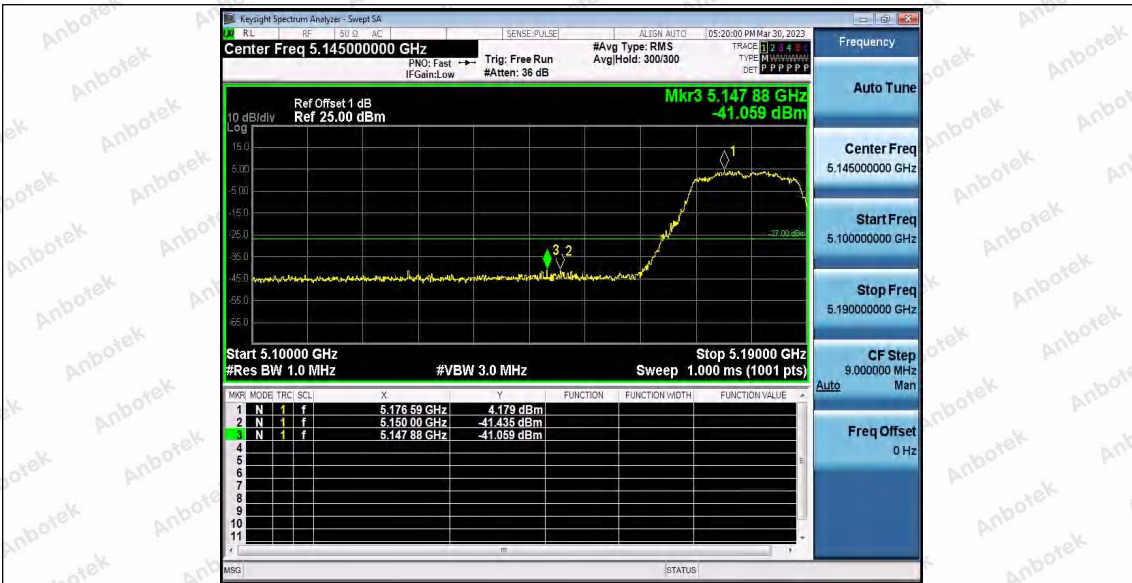

11AC20SISO_Ant2_Low_5180