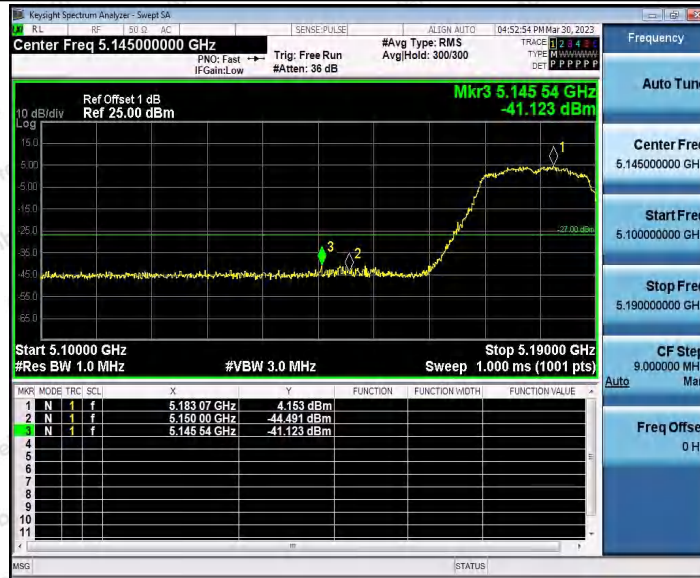

11N20SISO_Ant2_Low_5180