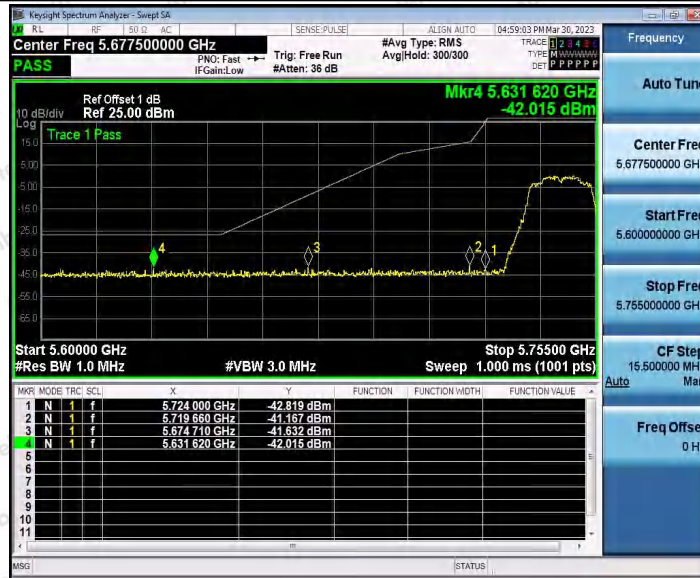

11N20SISO_Ant2_Low_5745