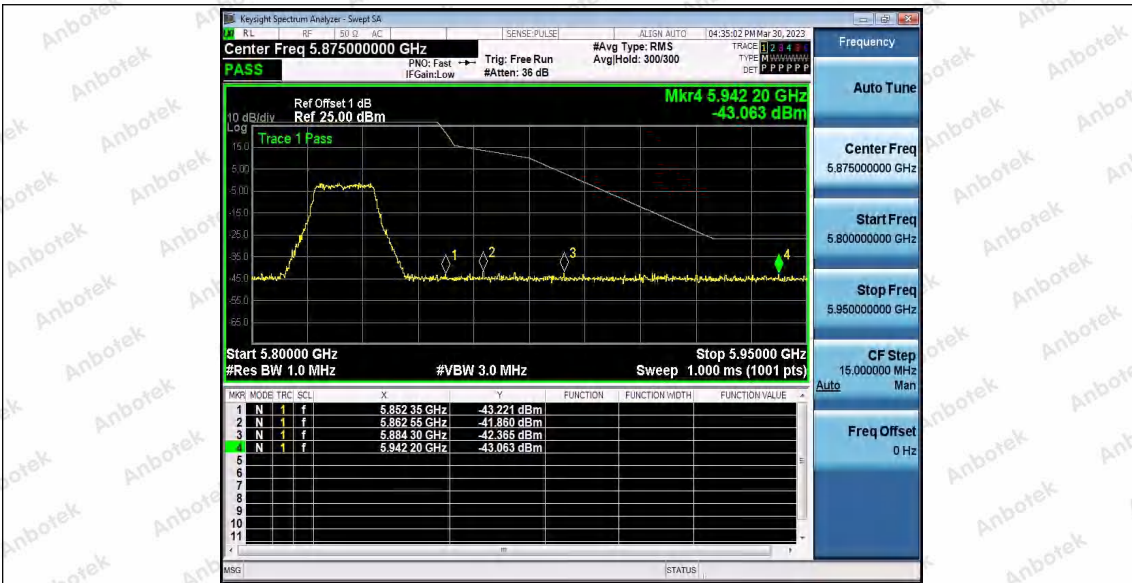

11A_Ant2_High_5825