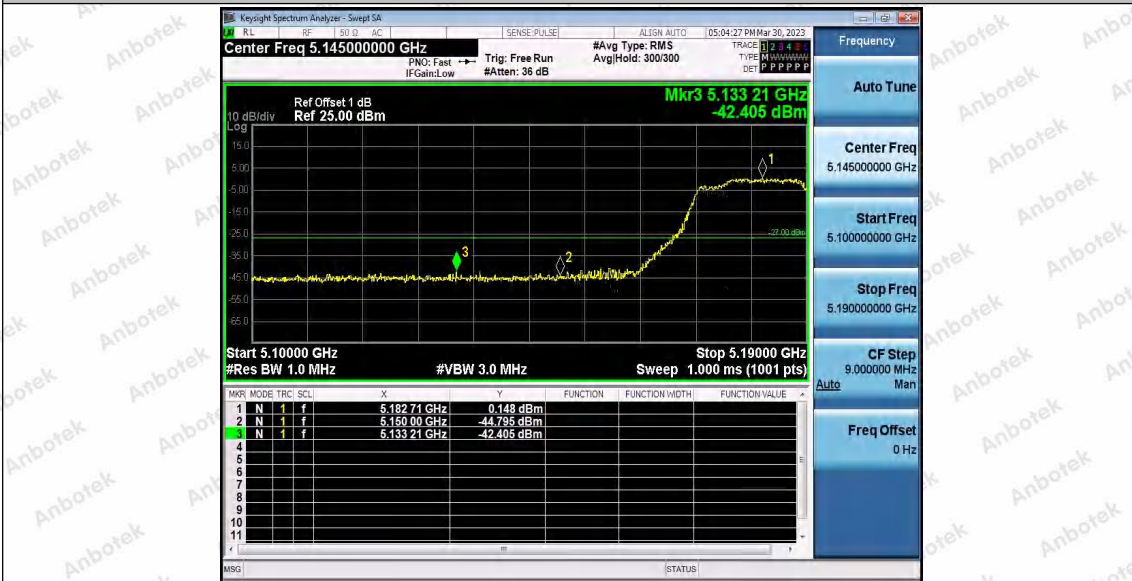

Hotline 400-003-0500
 www.anbotek.com.cn

11N40SISO_Ant1_Low_5190

11N40SISO_Ant2_Low_5190

Shenzhen Anbotek Compliance Laboratory Limited

Address: 1/F., Building D, Sogood Science and Technology Park, Sanwei Community, Hangcheng Street, Bao'an District, Shenzhen, Guangdong, China.
 Tel: (86) 0755-26066440 Fax: (86) 0755-26014772 Email: service@anbotek.com