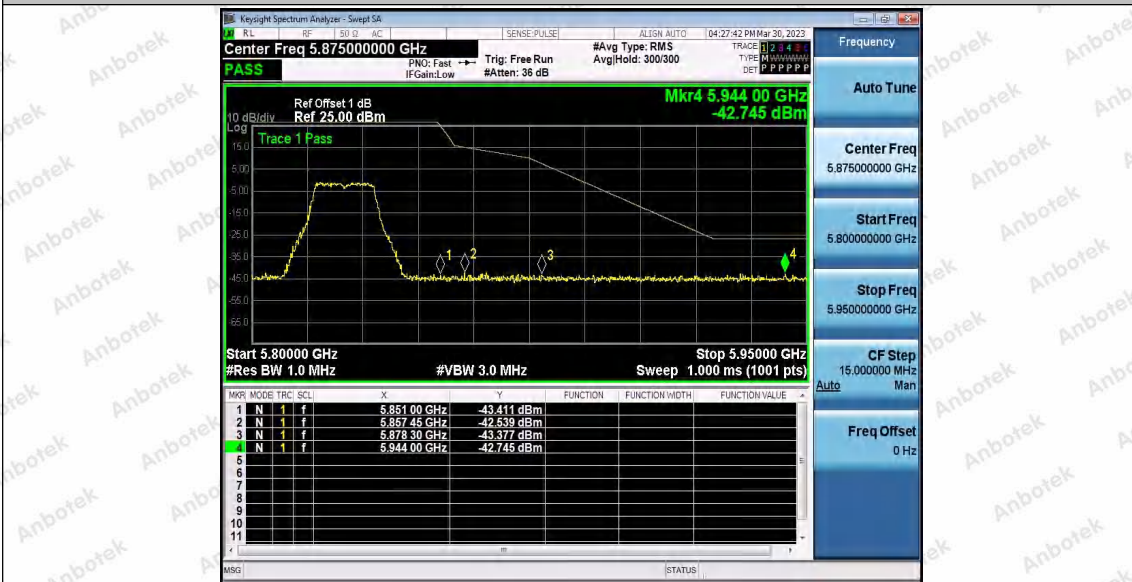

11N20SISO_Ant1_Low_5745