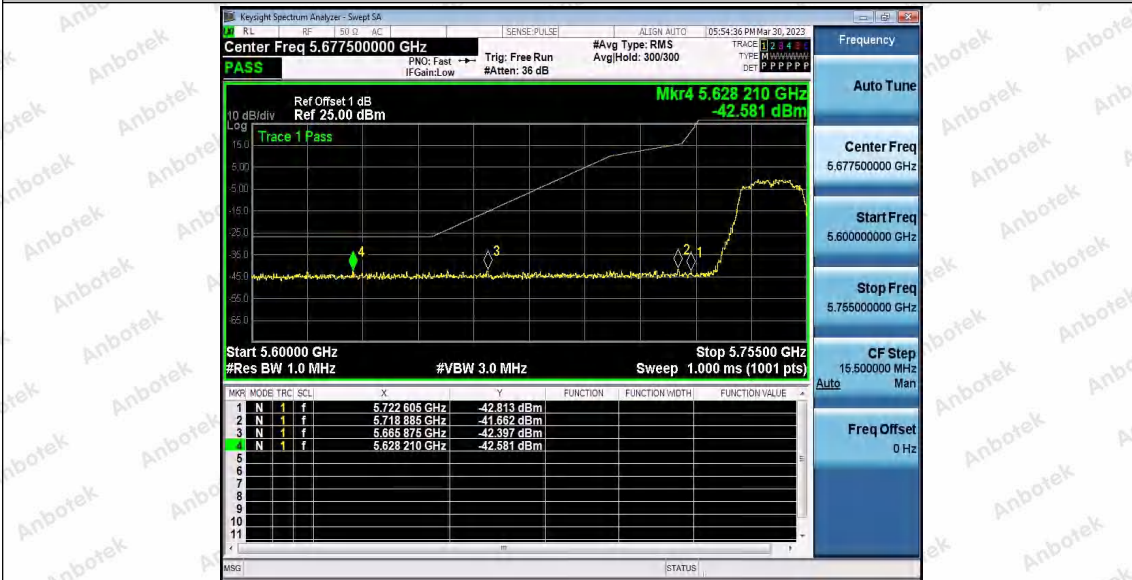

11AC20SISO_Ant1_High_5825