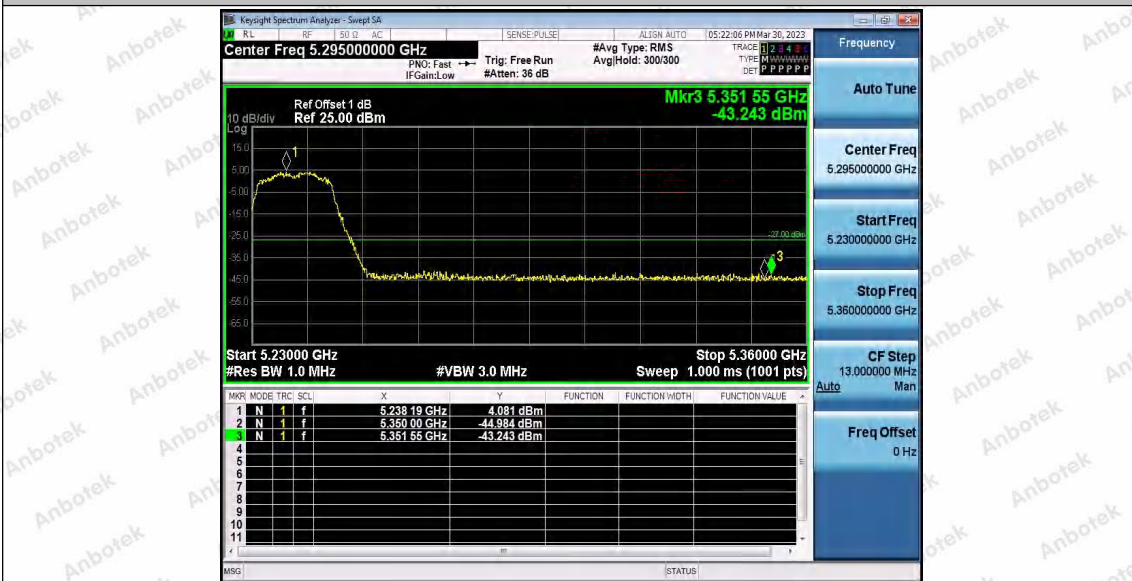

Hotline 400-003-0500
 www.anbotek.com.cn

11AC20SISO_Ant2_Low_5180

11AC20SISO_Ant1_High_5240

Shenzhen Anbotek Compliance Laboratory Limited

Address: 1/F., Building D, Sogood Science and Technology Park, Sanwei Community, Hangcheng Street, Bao'an District, Shenzhen, Guangdong, China.
Tel: (86) 0755-26066440 Fax: (86) 0755-26014772 Email: service@anbotek.com