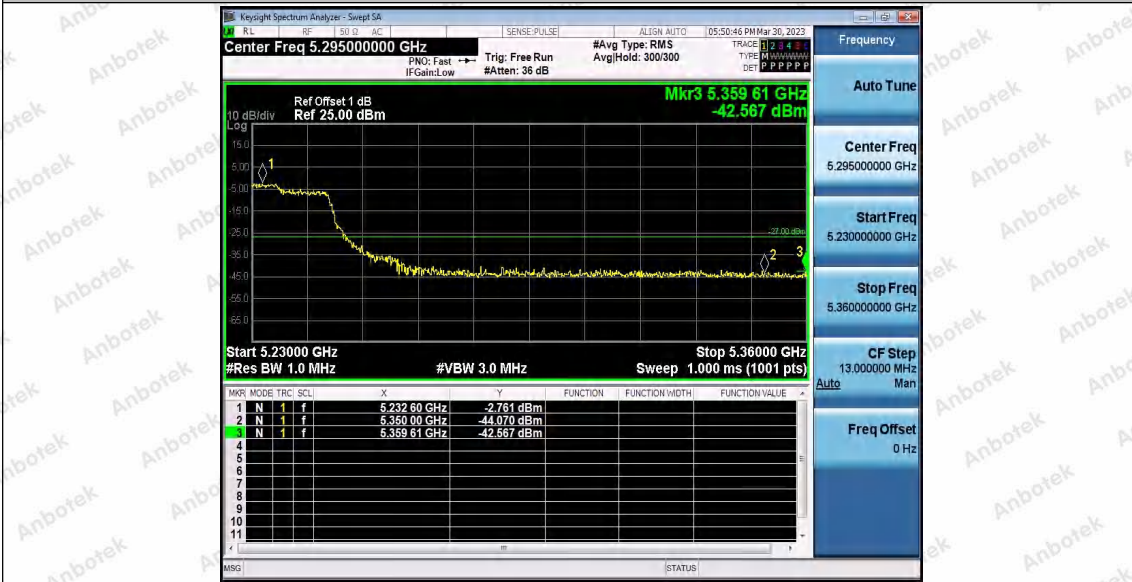

Shenzhen Anbotek Compliance Laboratory Limited

Address: 1/F., Building D, Sogood Science and Technology Park, Sanwei Community, Hangcheng Street, Bao'an District, Shenzhen, Guangdong, China.
Tel: (86) 0755-26066440 Fax: (86) 0755-26014772 Email: service@anbotek.com

Hotline 400-003-0500
www.anbotek.com.cn