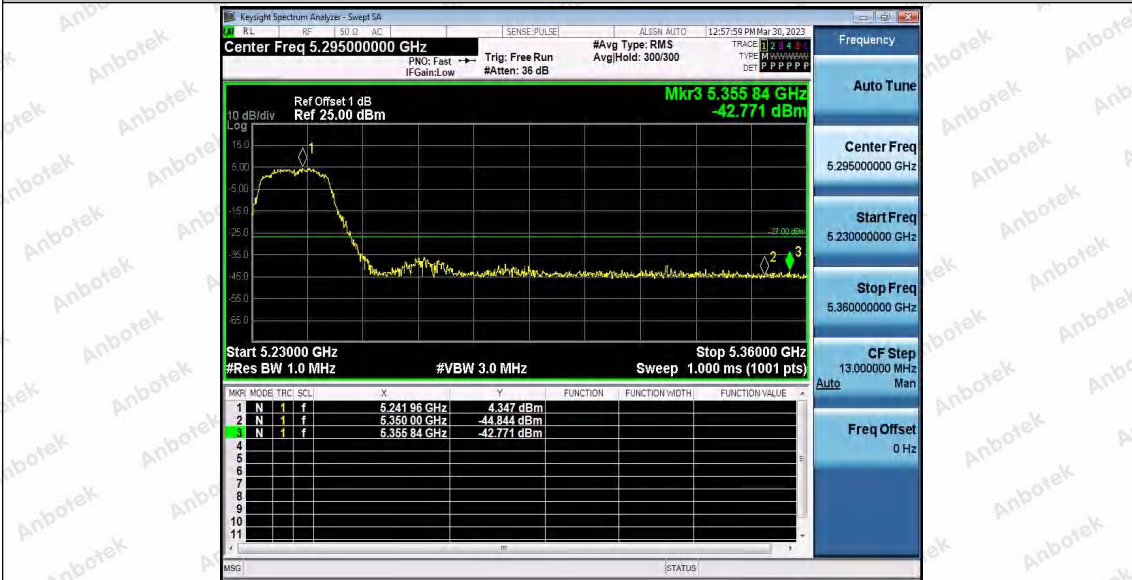

11N20SISO_Ant1_Low_5180