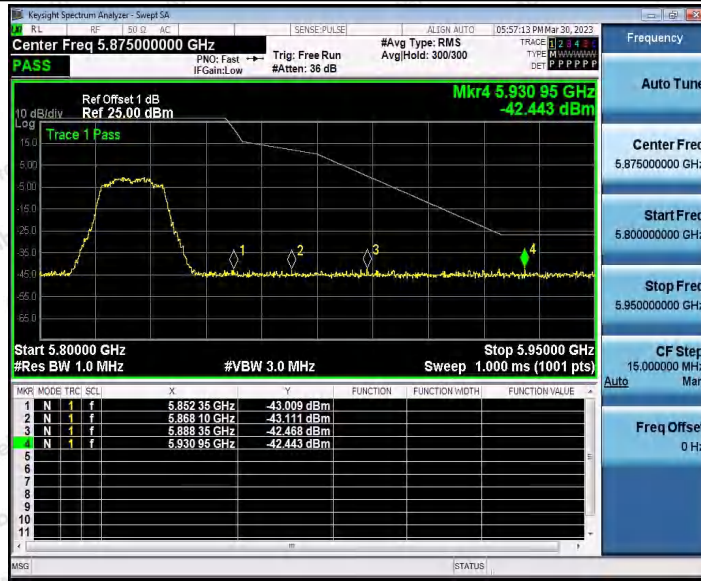

11AC20SISO_Ant2_High_5825