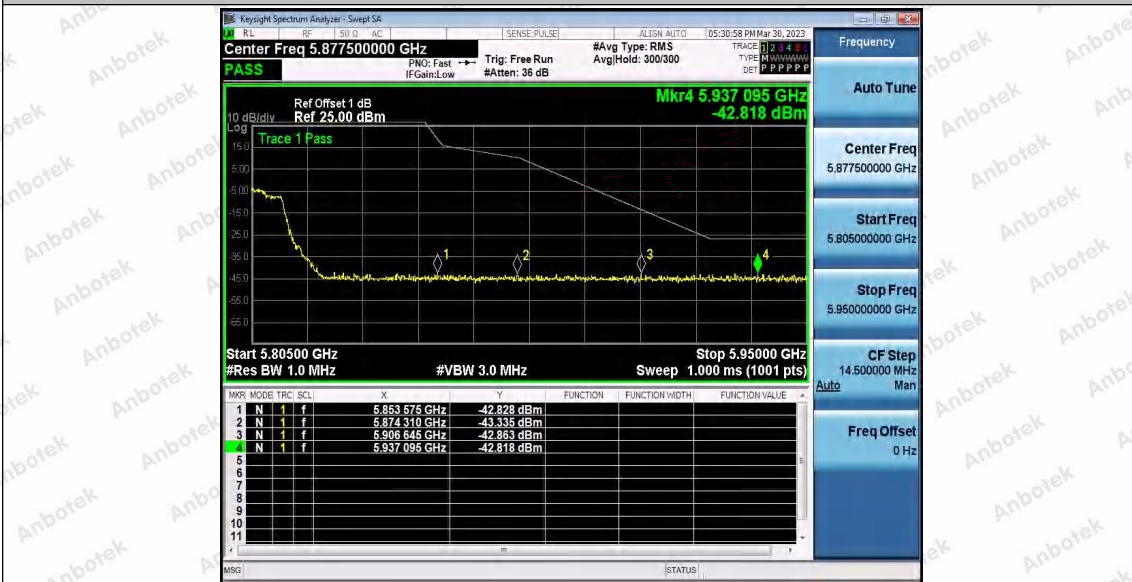

11AC40SISO_Ant2_High_5795