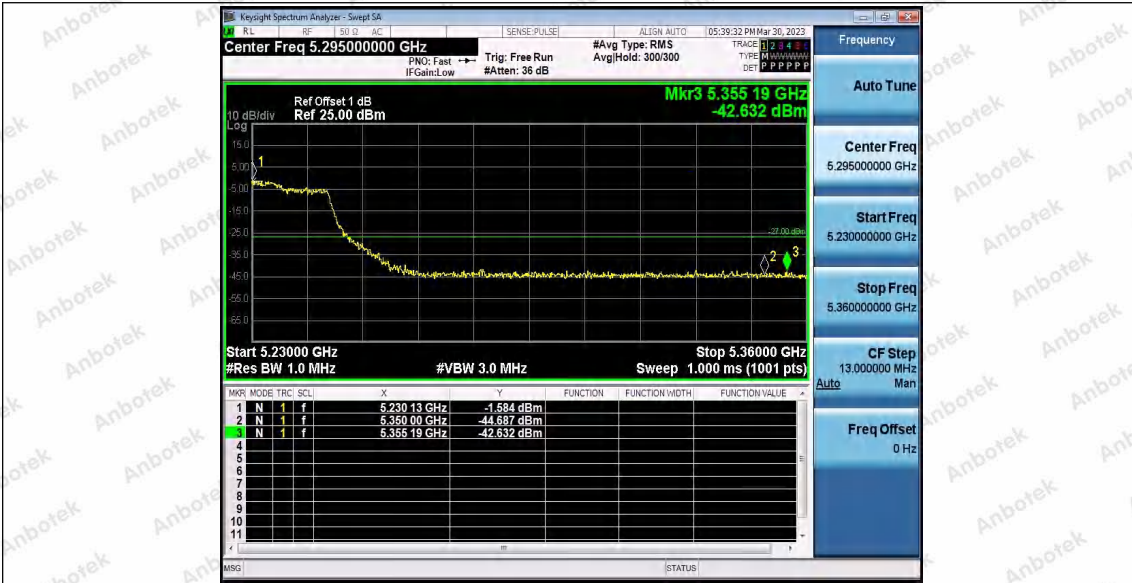

11AC80SISO_Ant2_High_5210