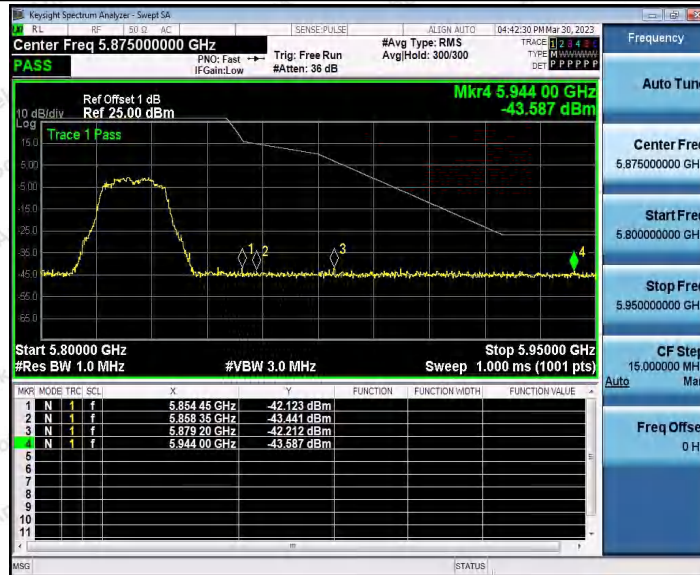

11N20SISO_Ant1_High_5825

11N20SISO_Ant2_High_5825

Shenzhen Anbotek Compliance Laboratory Limited

Address: 1/F., Building D, Sogood Science and Technology Park, Sanwei Community, Hangcheng Street, Bao'an District, Shenzhen, Guangdong, China.
Tel: (86) 0755-26066440 Fax: (86) 0755-26014772 Email: service@anbotek.com

Hotline 400-003-0500
www.anbotek.com.cn