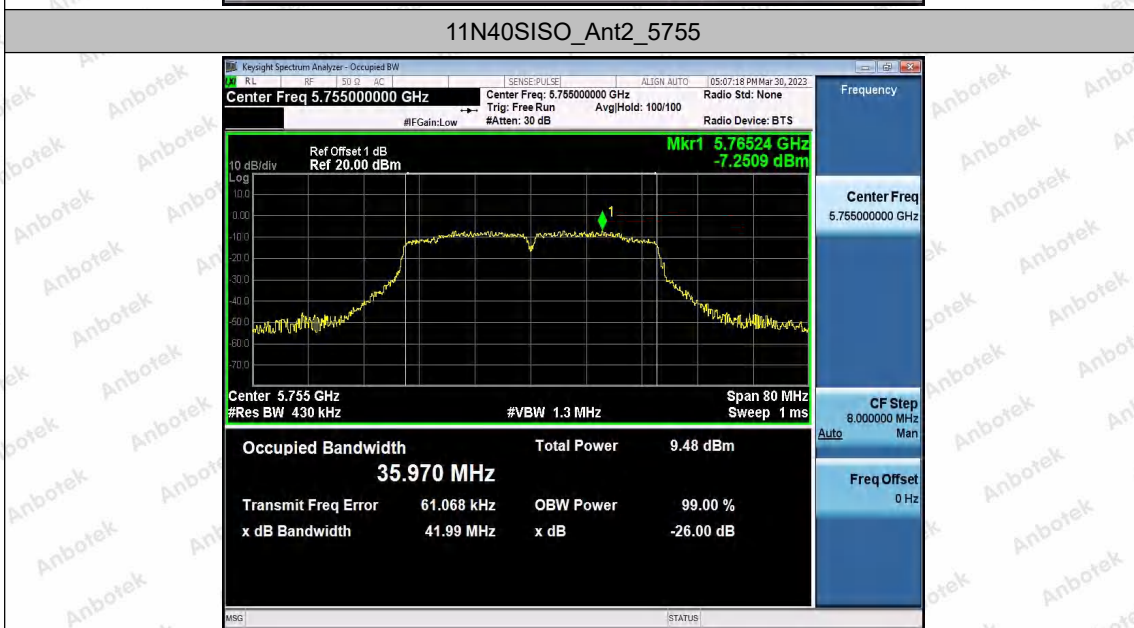

Shenzhen Anbotek Compliance Laboratory Limited

Address: 1/F., Building D, Sogood Science and Technology Park, Sanwei Community, Hangcheng Street, Bao'an District, Shenzhen, Guangdong, China.
Tel: (86) 0755-26066440 Fax: (86) 0755-26014772 Email: service@anbotek.com

Hotline: 400-003-0500
www.anbotek.com.cn