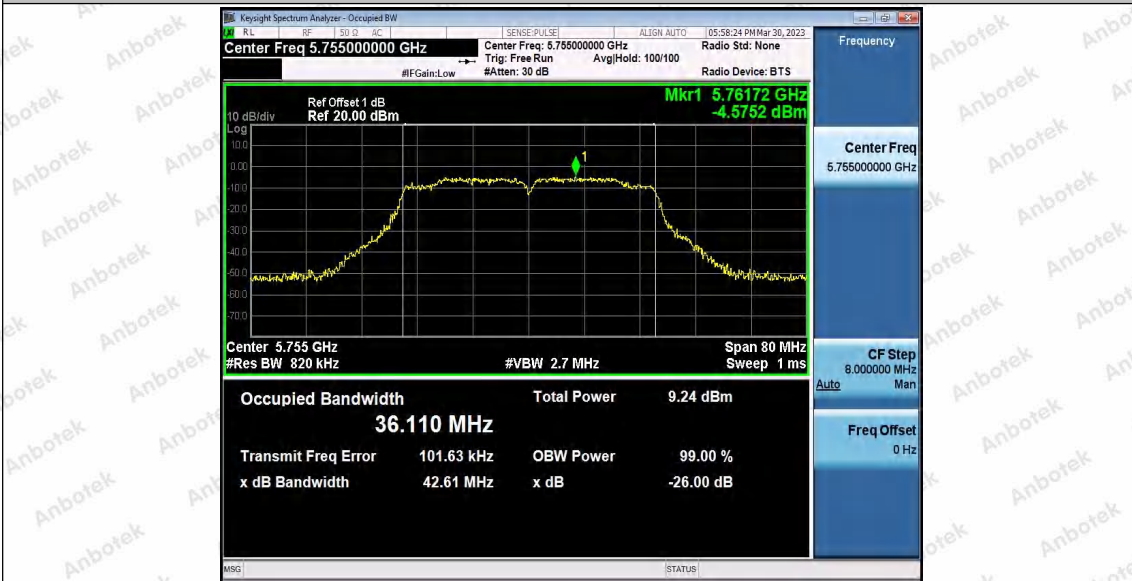

Hotline  
 400-003-0500  
 www.anbotek.com.cn

11AC40SISO\_Ant1\_5755

11AC40SISO\_Ant2\_5755