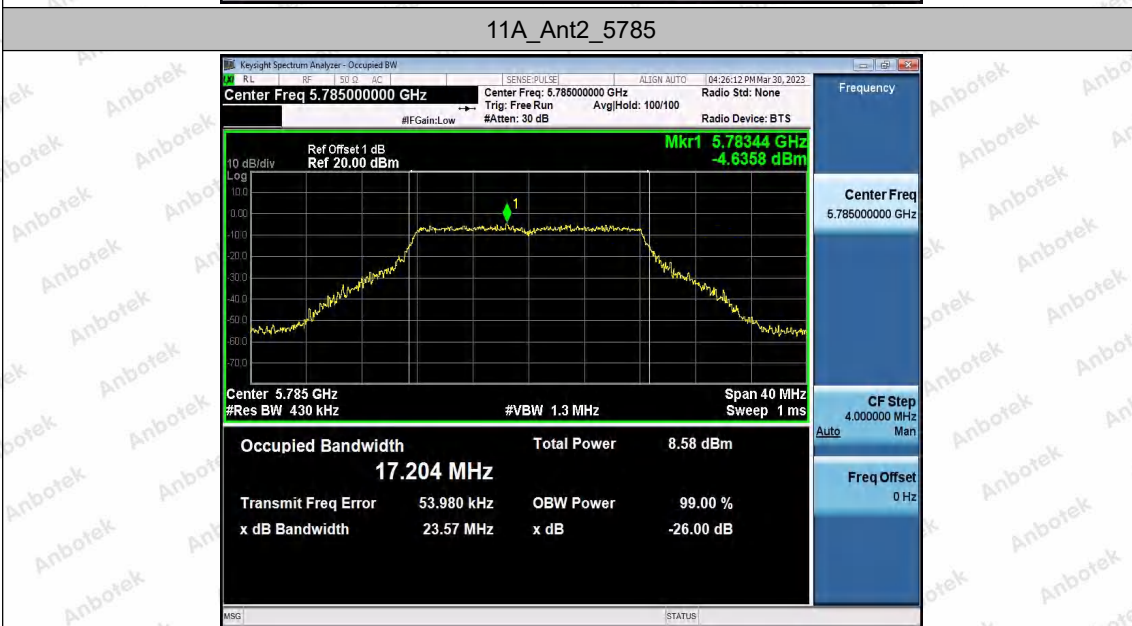

Shenzhen Anbotek Compliance Laboratory Limited

Address: 1/F., Building D, Sogood Science and Technology Park, Sanwei Community, Hangcheng Street, Bao'an District, Shenzhen, Guangdong, China.
Tel: (86) 0755-26066440 Fax: (86) 0755-26014772 Email: service@anbotek.com

Hotline: 400-003-0500
www.anbotek.com.cn