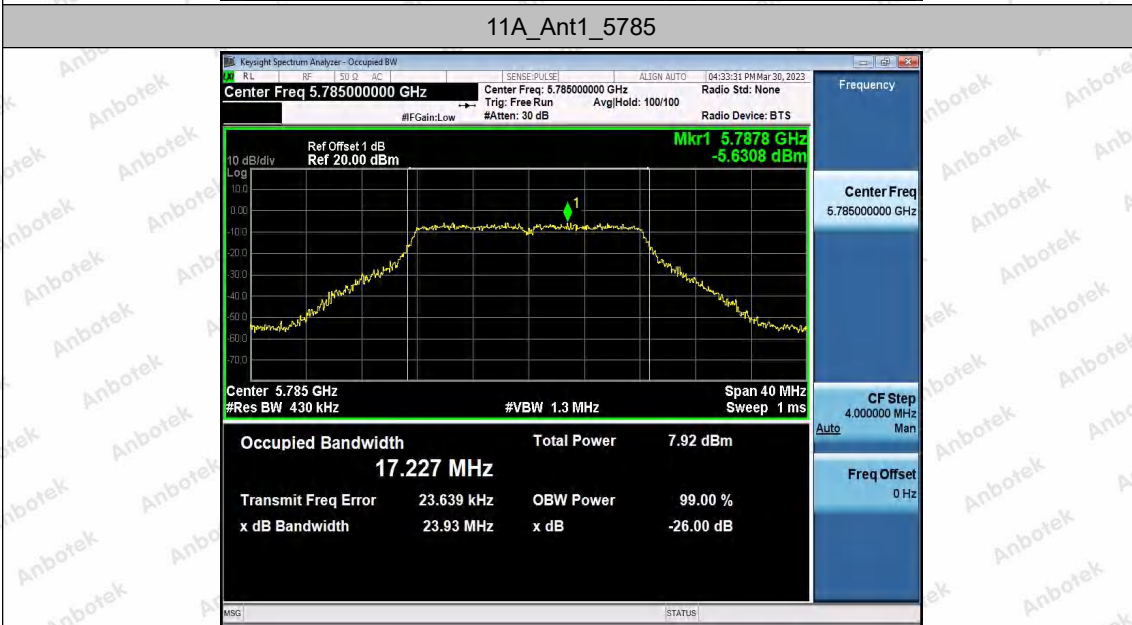

Shenzhen Anbotek Compliance Laboratory Limited

Address: 1/F., Building D, Sogood Science and Technology Park, Sanwei Community, Hangcheng Street, Bao'an District, Shenzhen, Guangdong, China.
Tel: (86) 0755-26066440 Fax: (86) 0755-26014772 Email: service@anbotek.com

Hotline: 400-003-0500
www.anbotek.com.cn