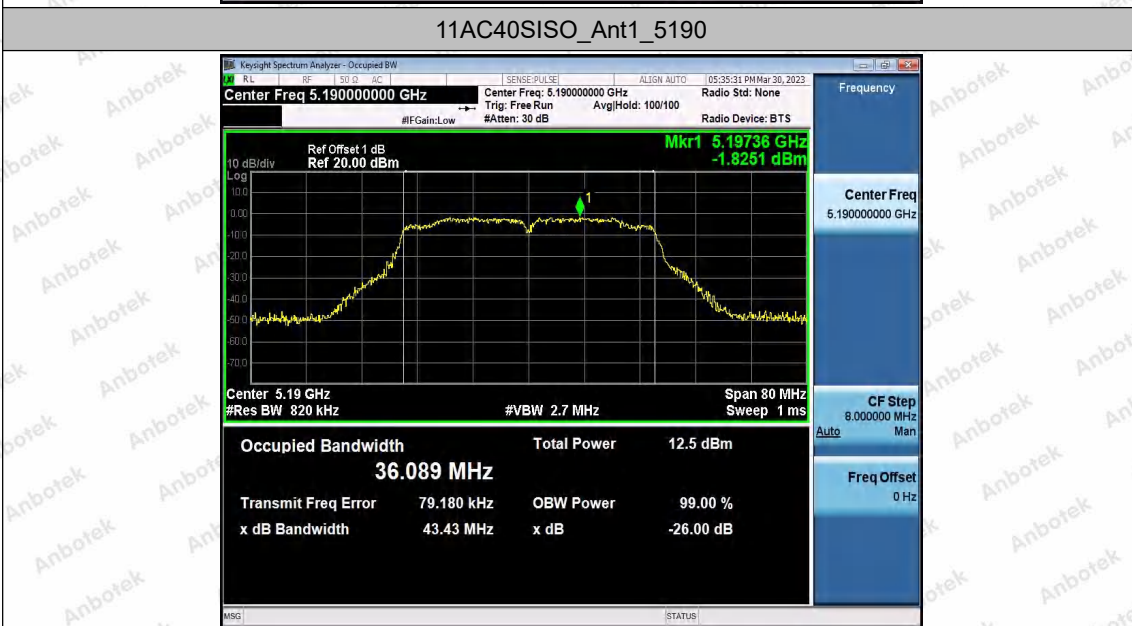

Shenzhen Anbotek Compliance Laboratory Limited

Address: 1/F., Building D, Sogood Science and Technology Park, Sanwei Community, Hangcheng Street, Bao'an District, Shenzhen, Guangdong, China.
Tel: (86) 0755-26066440 Fax: (86) 0755-26014772 Email: service@anbotek.com

Hotline: 400-003-0500
www.anbotek.com.cn