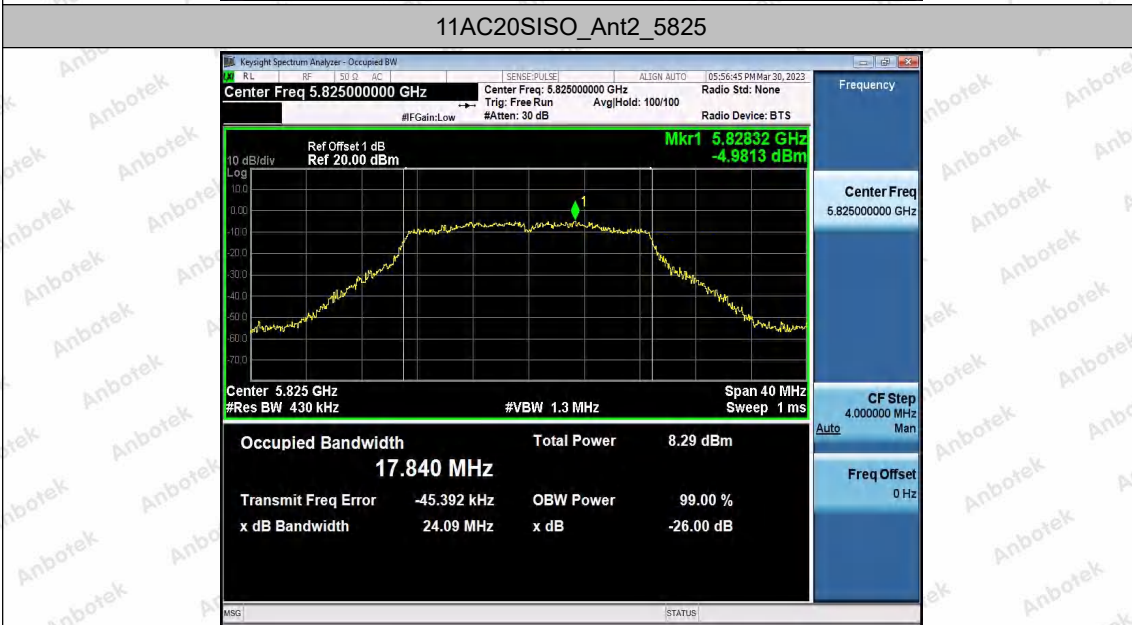

Shenzhen Anbotek Compliance Laboratory Limited

Address: 1/F., Building D, Sogood Science and Technology Park, Sanwei Community, Hangcheng Street, Bao'an District, Shenzhen, Guangdong, China.
Tel: (86) 0755-26066440 Fax: (86) 0755-26014772 Email: service@anbotek.com

Hotline: 400-003-0500
www.anbotek.com.cn