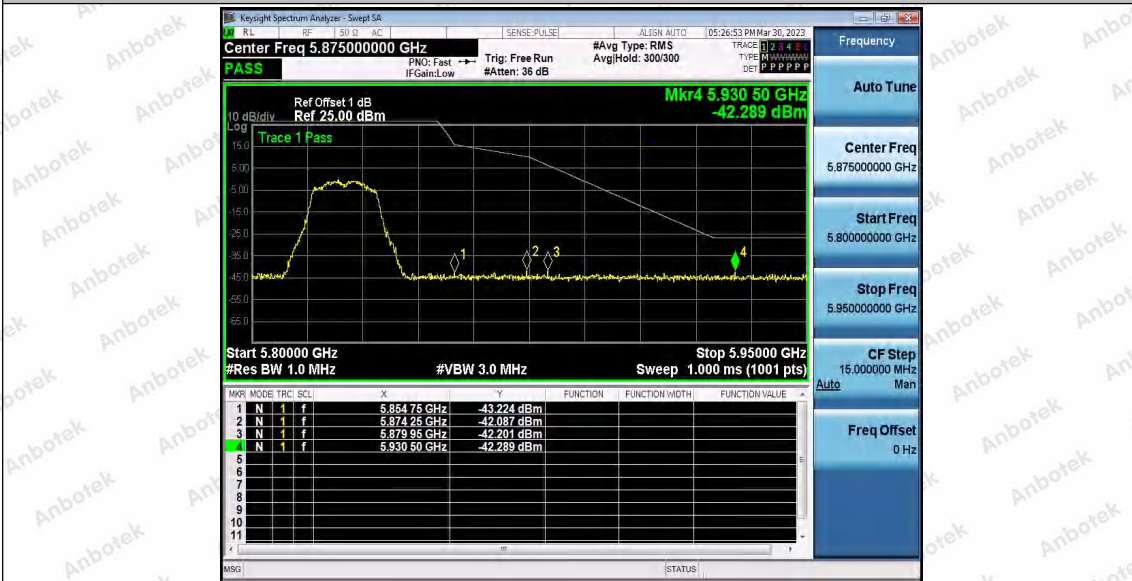

Hotline  
 400-003-0500  
[www.anbotek.com.cn](http://www.anbotek.com.cn)

11AC20SISO\_Ant2\_Low\_5745

11AC20SISO\_Ant1\_High\_5825