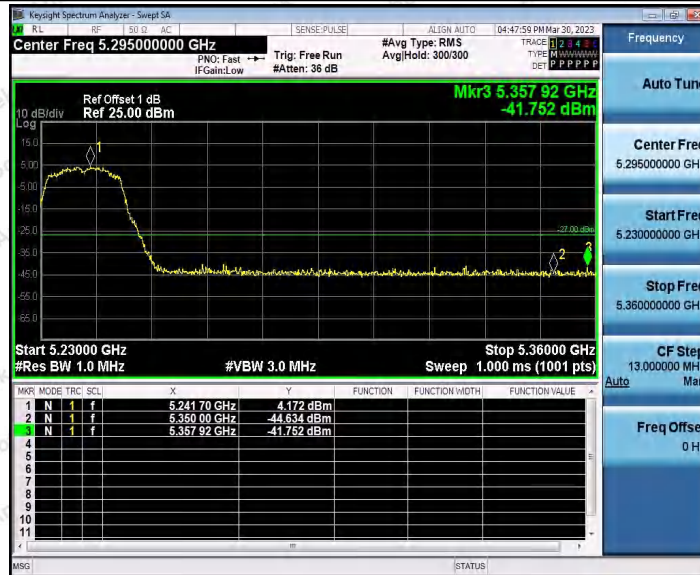

11N20SISO_Ant1_High_5240

11N20SISO_Ant2_High_5240

Shenzhen Anbotek Compliance Laboratory Limited

Address: 1/F., Building D, Sogood Science and Technology Park, Sanwei Community, Hangcheng Street, Bao'an District, Shenzhen, Guangdong, China.
Tel: (86) 0755-26066440 Fax: (86) 0755-26014772 Email: service@anbotek.com

Hotline
400-003-0500
www.anbotek.com.cn