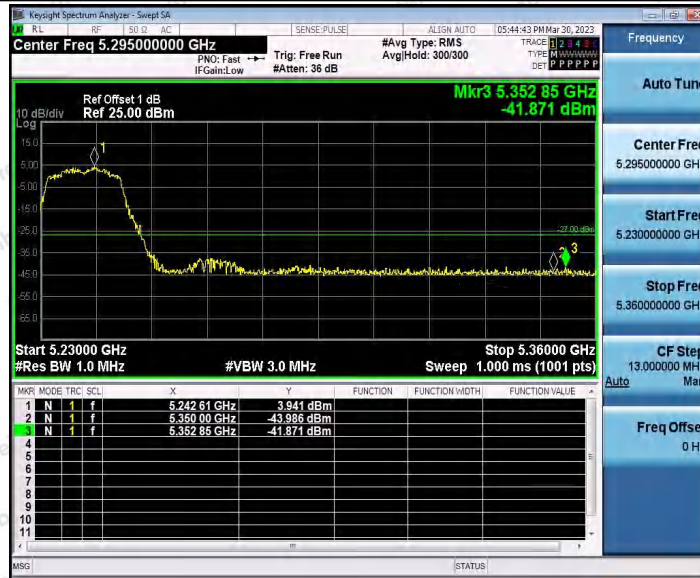

11AC20SISO_Ant2_High_5240