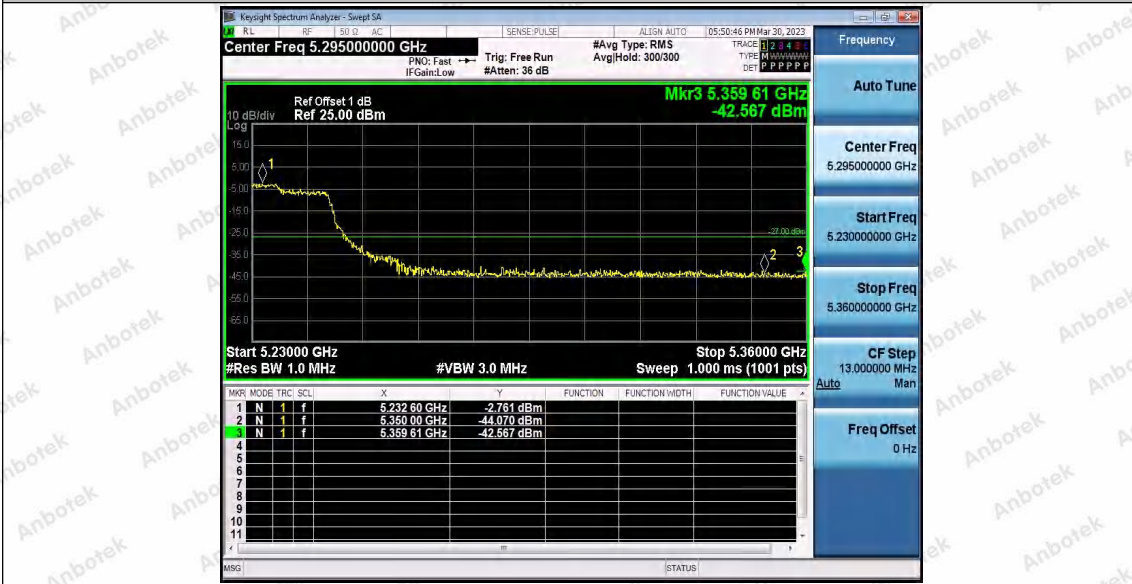

Shenzhen Anbotek Compliance Laboratory Limited

Address: 1/F., Building D, Sogood Science and Technology Park, Sanwei Community, Hangcheng Street, Bao'an District, Shenzhen, Guangdong, China.
Tel: (86) 0755-26066440 Fax: (86) 0755-26014772 Email: service@anbotek.com

Hotline 400-003-0500
www.anbotek.com.cn