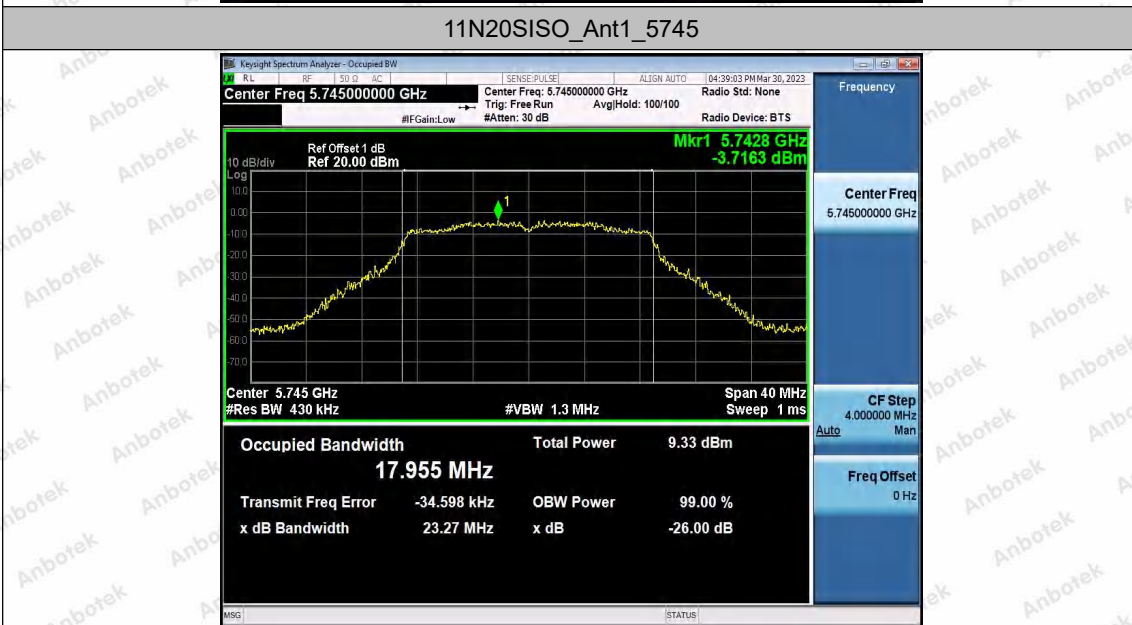

Shenzhen Anbotek Compliance Laboratory Limited

Address: 1/F., Building D, Sogood Science and Technology Park, Sanwei Community, Hangcheng Street, Bao'an District, Shenzhen, Guangdong, China.
Tel: (86) 0755-26066440 Fax: (86) 0755-26014772 Email: service@anbotek.com

Hotline 400-003-0500
www.anbotek.com.cn