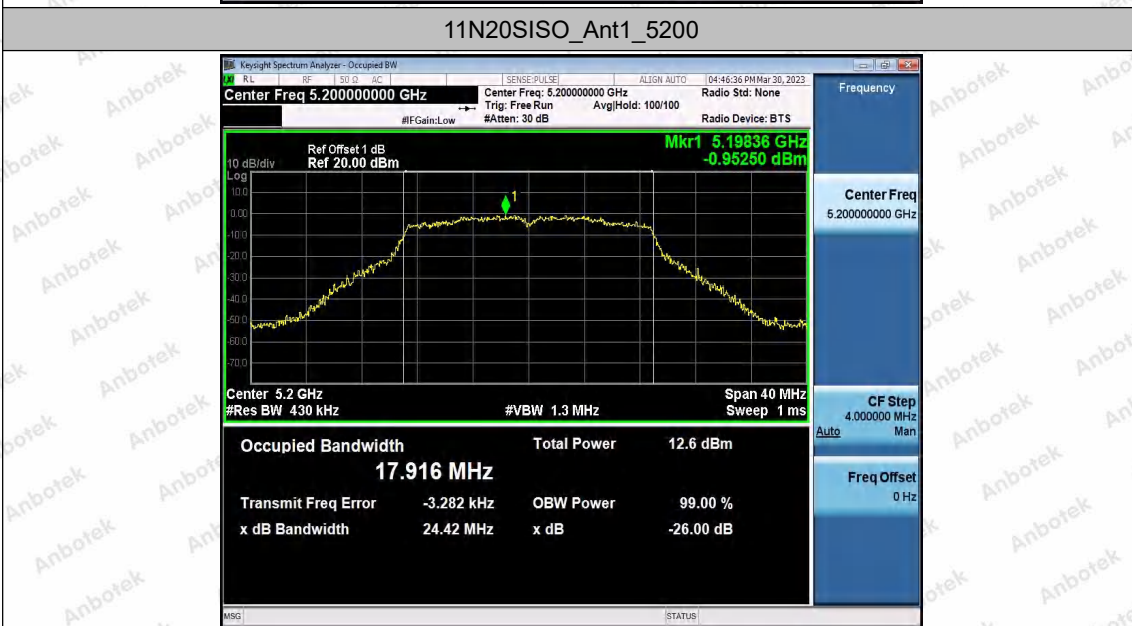

Shenzhen Anbotek Compliance Laboratory Limited

Address: 1/F., Building D, Sogood Science and Technology Park, Sanwei Community, Hangcheng Street, Bao'an District, Shenzhen, Guangdong, China.
Tel: (86) 0755-26066440 Fax: (86) 0755-26014772 Email: service@anbotek.com

Hotline: 400-003-0500
www.anbotek.com.cn