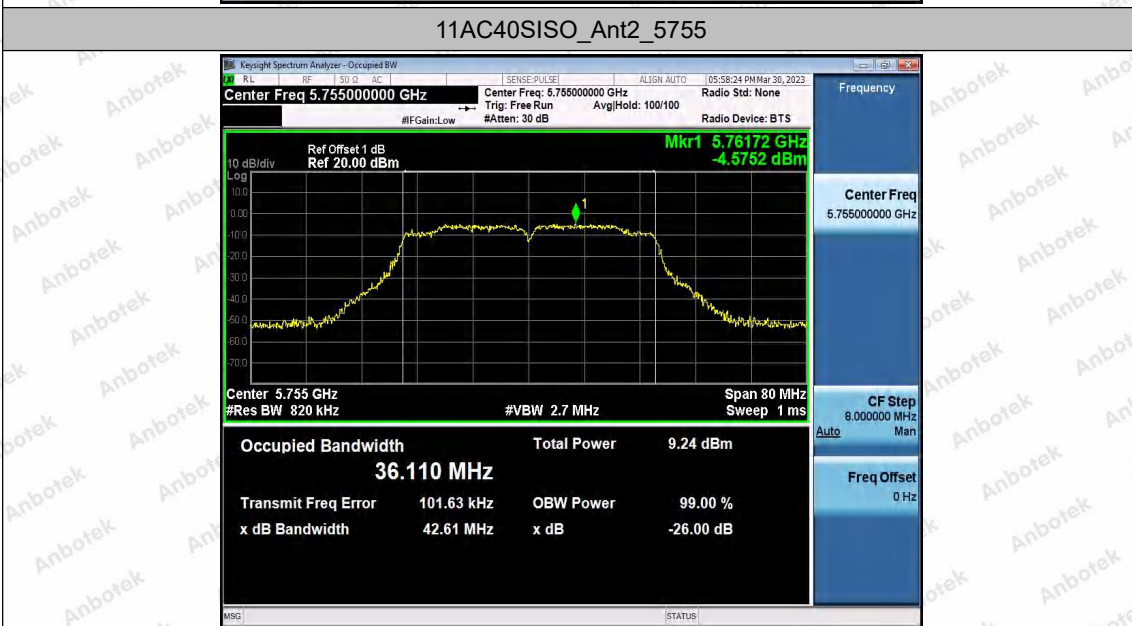

Shenzhen Anbotek Compliance Laboratory Limited

Address: 1/F., Building D, Sogood Science and Technology Park, Sanwei Community, Hangcheng Street, Bao'an District, Shenzhen, Guangdong, China.
Tel: (86) 0755-26066440 Fax: (86) 0755-26014772 Email: service@anbotek.com

Hotline 400-003-0500
www.anbotek.com.cn