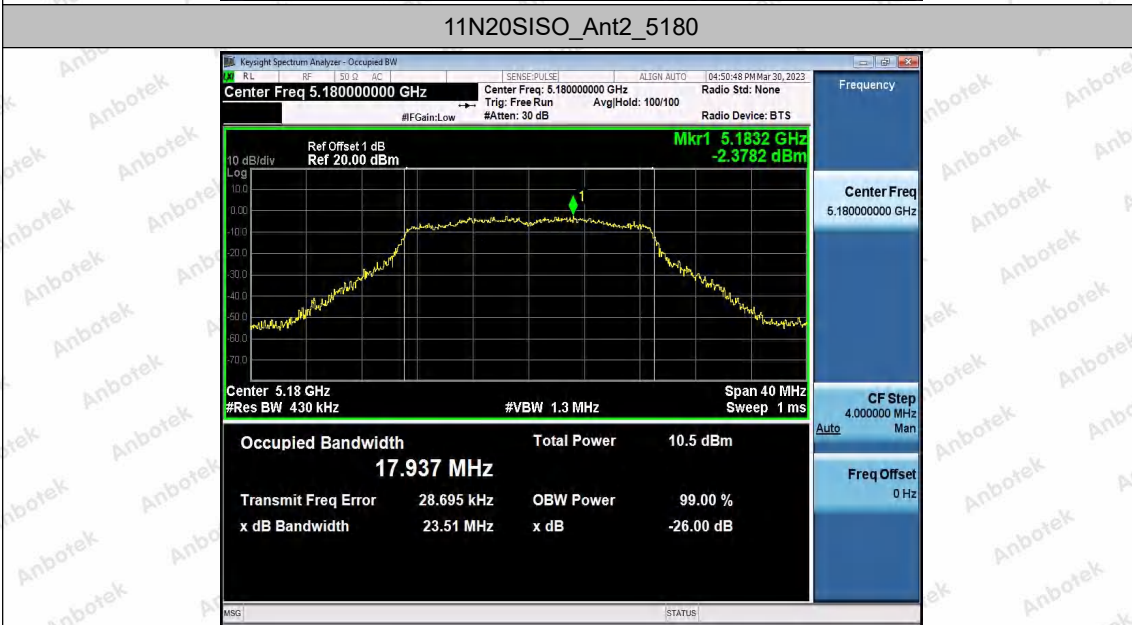

Shenzhen Anbotek Compliance Laboratory Limited

Address: 1/F., Building D, Sogood Science and Technology Park, Sanwei Community, Hangcheng Street, Bao'an District, Shenzhen, Guangdong, China.
Tel: (86) 0755-26066440 Fax: (86) 0755-26014772 Email: service@anbotek.com

Hotline: 400-003-0500
www.anbotek.com.cn