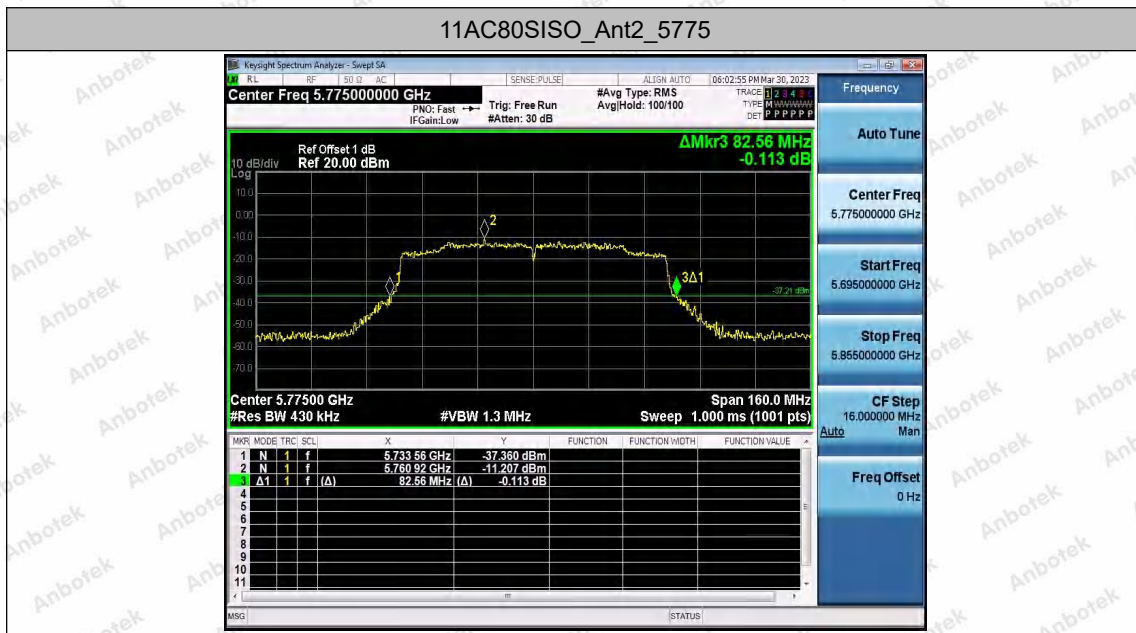

Shenzhen Anbotek Compliance Laboratory Limited

Address: 1/F., Building D, Sogood Science and Technology Park, Sanwei Community, Hangcheng Street, Bao'an District, Shenzhen, Guangdong, China.
Tel: (86) 0755-26066440 Fax: (86) 0755-26014772 Email: service@anbotek.com

Hotline
400-003-0500
www.anbotek.com.cn