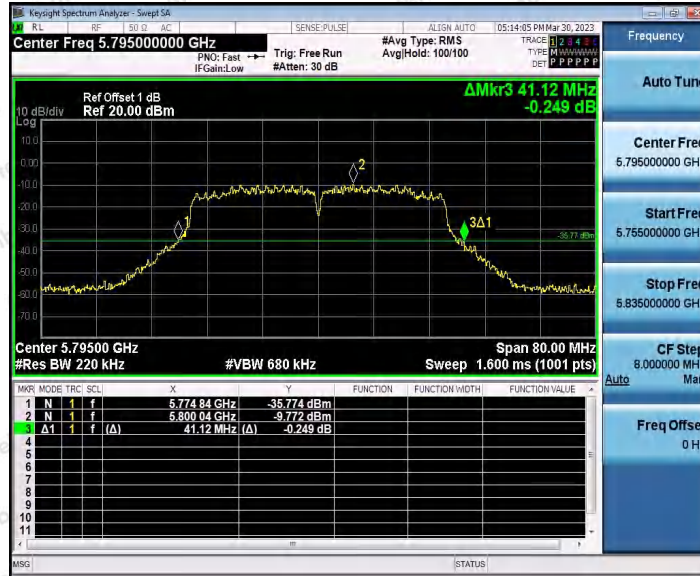

11N40SISO_Ant1_5795