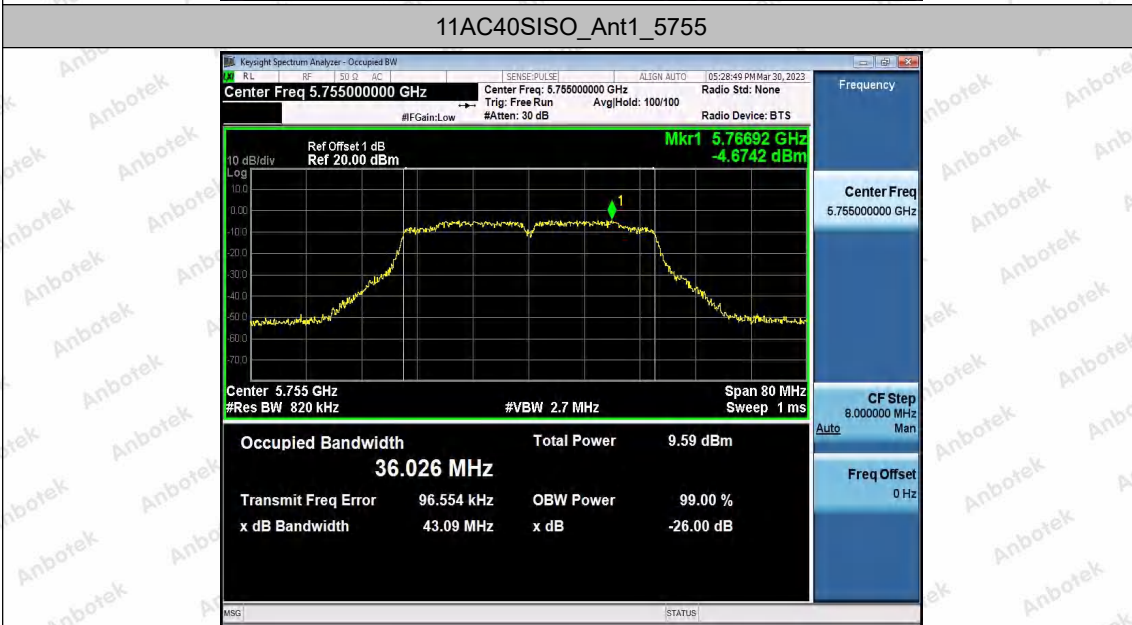

Shenzhen Anbotek Compliance Laboratory Limited

Address: 1/F., Building D, Sogood Science and Technology Park, Sanwei Community, Hangcheng Street, Bao'an District, Shenzhen, Guangdong, China.
Tel: (86) 0755-26066440 Fax: (86) 0755-26014772 Email: service@anbotek.com

Hotline 400-003-0500
www.anbotek.com.cn