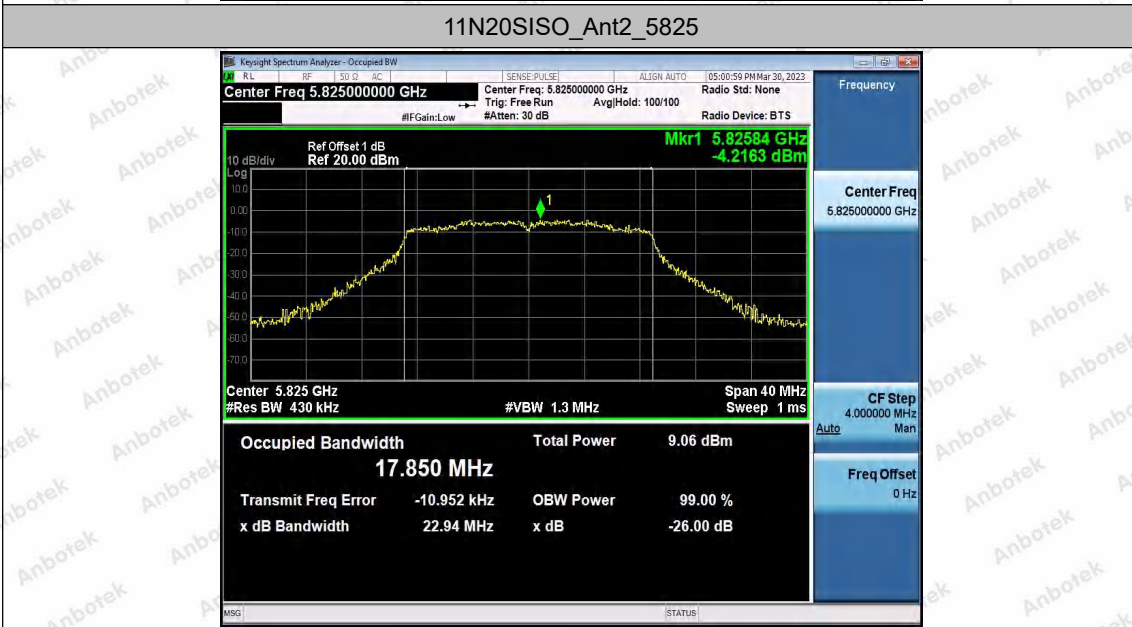

Shenzhen Anbotek Compliance Laboratory Limited

Address: 1/F., Building D, Sogood Science and Technology Park, Sanwei Community, Hangcheng Street, Bao'an District, Shenzhen, Guangdong, China.
Tel: (86) 0755-26066440 Fax: (86) 0755-26014772 Email: service@anbotek.com

Hotline 400-003-0500
www.anbotek.com.cn