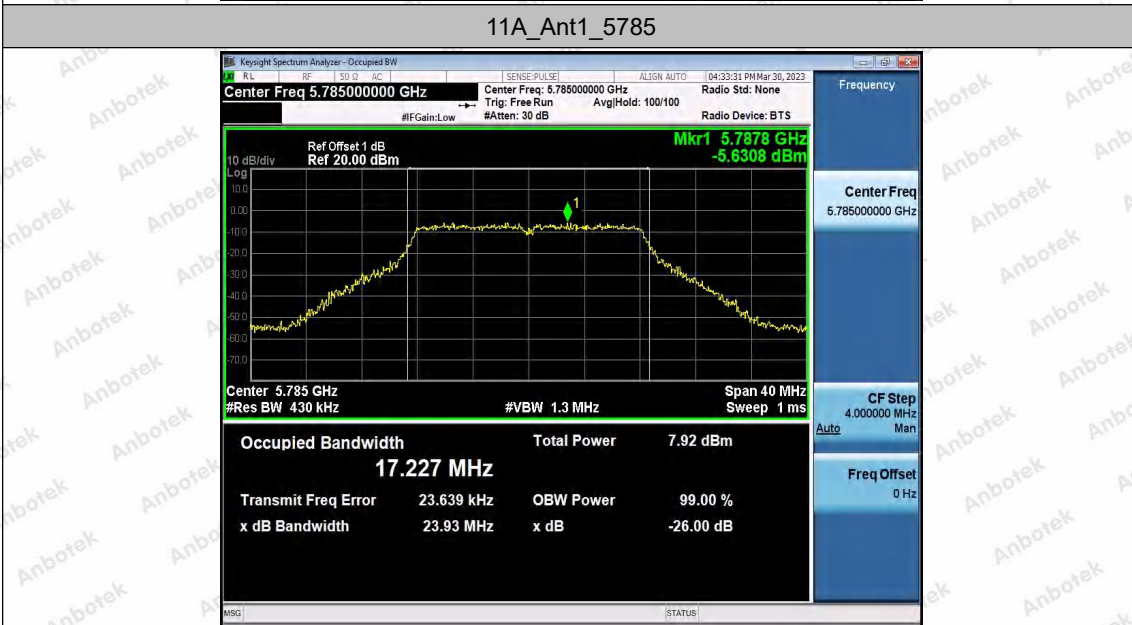

Shenzhen Anbotek Compliance Laboratory Limited

Address: 1/F., Building D, Sogood Science and Technology Park, Sanwei Community, Hangcheng Street, Bao'an District, Shenzhen, Guangdong, China.
Tel: (86) 0755-26066440 Fax: (86) 0755-26014772 Email: service@anbotek.com

Hotline 400-003-0500
www.anbotek.com.cn