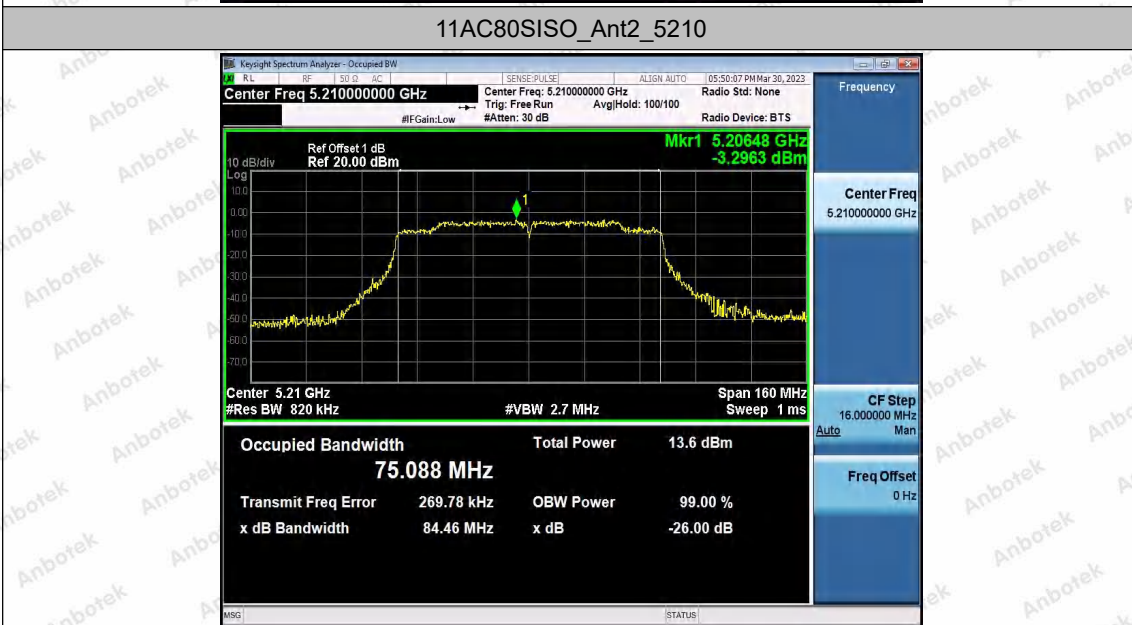

Shenzhen Anbotek Compliance Laboratory Limited

Address: 1/F., Building D, Sogood Science and Technology Park, Sanwei Community, Hangcheng Street, Bao'an District, Shenzhen, Guangdong, China.
Tel: (86) 0755-26066440 Fax: (86) 0755-26014772 Email: service@anbotek.com

Hotline 400-003-0500
www.anbotek.com.cn