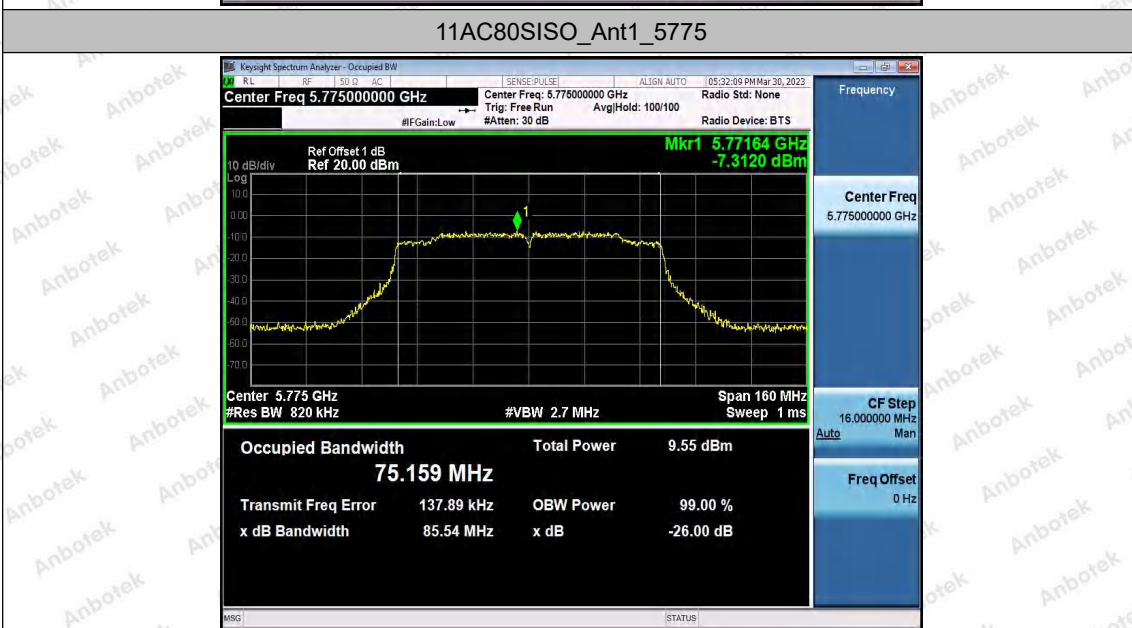

Shenzhen Anbotek Compliance Laboratory Limited

Address: 1/F., Building D, Sogood Science and Technology Park, Sanwei Community, Hangcheng Street, Bao'an District, Shenzhen, Guangdong, China.
Tel: (86) 0755-26066440 Fax: (86) 0755-26014772 Email: service@anbotek.com

Hotline 400-003-0500
www.anbotek.com.cn