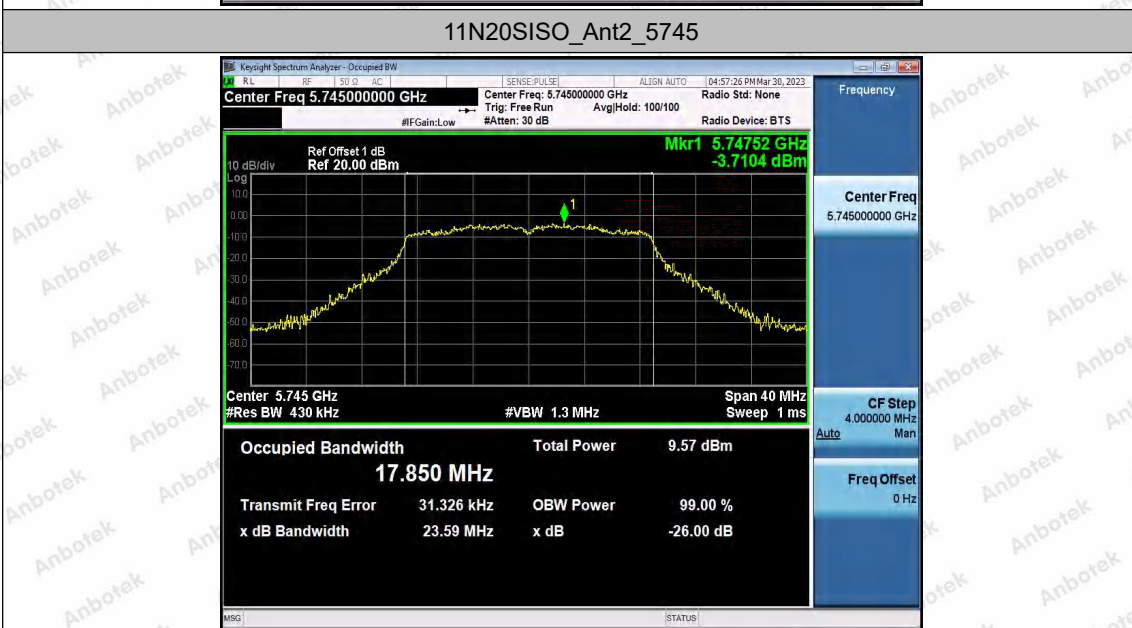

Shenzhen Anbotek Compliance Laboratory Limited

Address: 1/F., Building D, Sogood Science and Technology Park, Sanwei Community, Hangcheng Street, Bao'an District, Shenzhen, Guangdong, China.
Tel: (86) 0755-26066440 Fax: (86) 0755-26014772 Email: service@anbotek.com

Hotline 400-003-0500
www.anbotek.com.cn