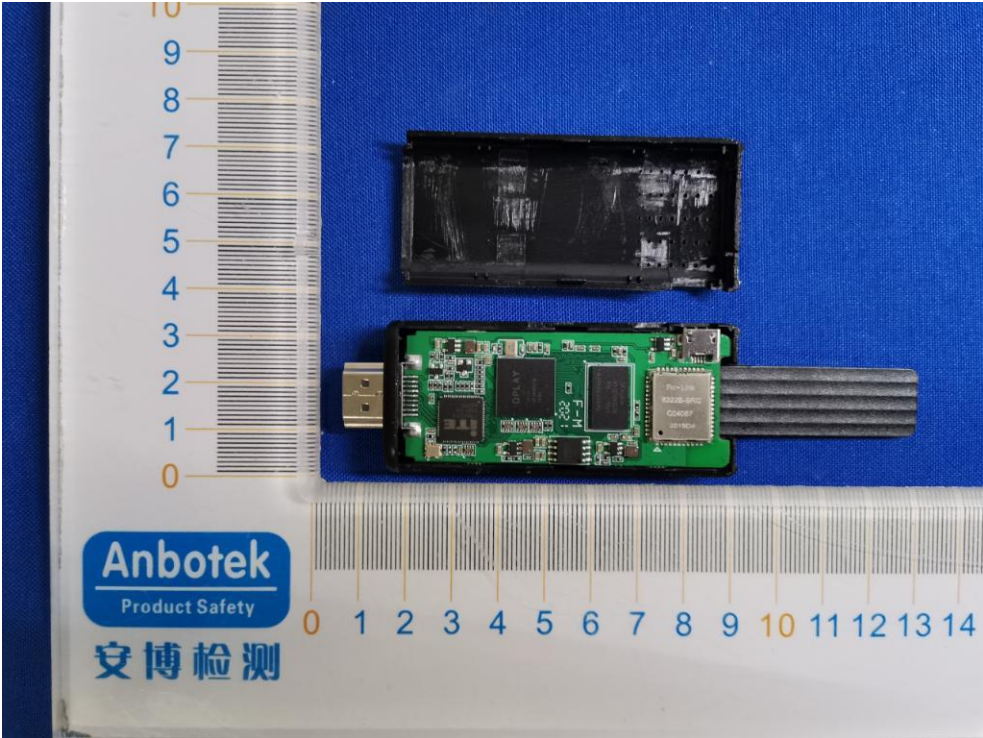

FCC ID: 2ALU5G102TX

WIFI Antenna A :PIFA Antenna      WIFI Antenna B :PCB Antenna