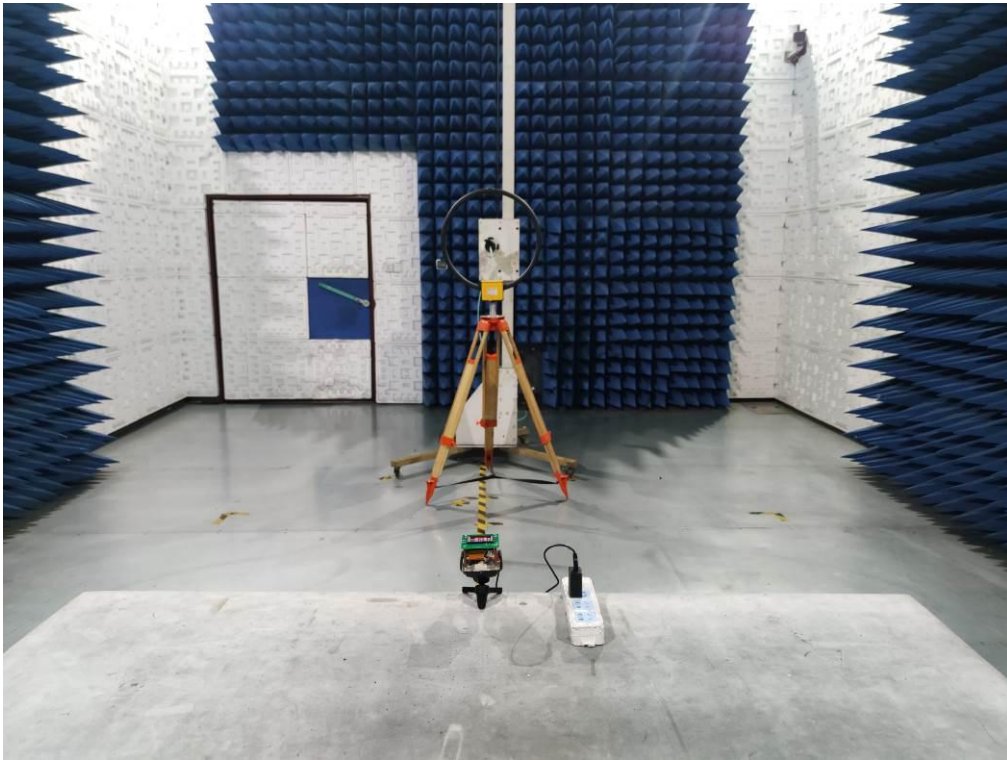

Test Setup Photos

FCC RADIATED EMISSION TEST SETUP 9kHz-30MHz

FCC RADIATED EMISSION TEST SETUP 30MHz-1GHz

FCC LINE CONDUCTED EMISSION TEST SETUP