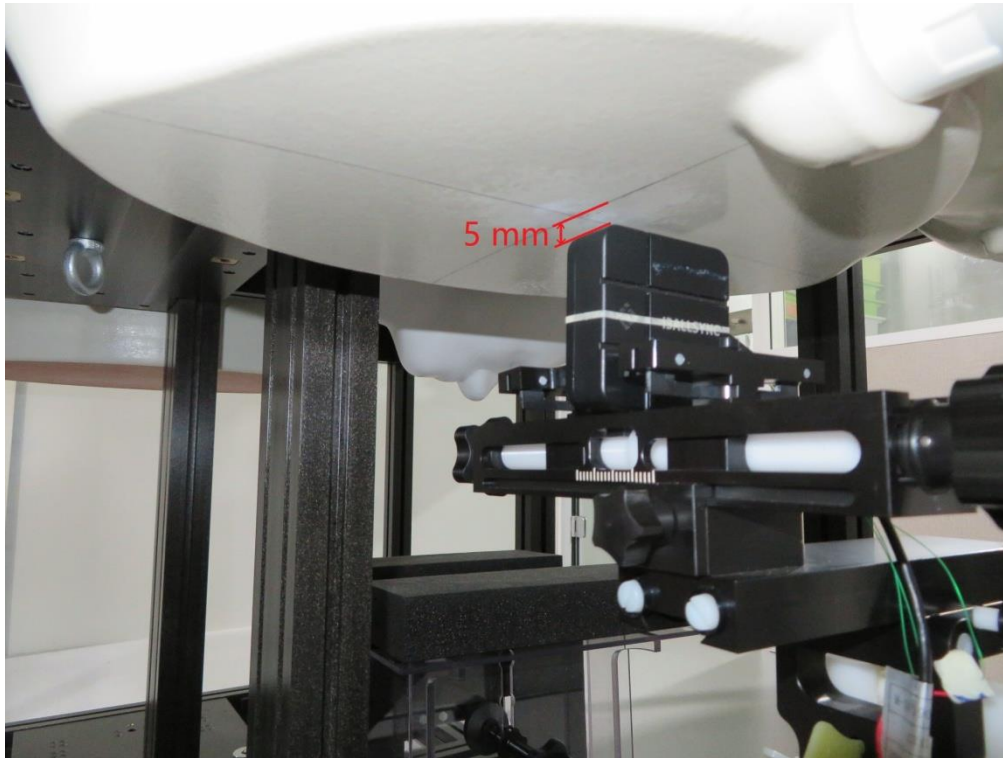

FCC SAR Test Setup

Description: Body Left with 5mm gap

Description: Body Right with 5mm gap

Description: Body Top with 5mm gap

Description: Body Bottom with 5mm gap