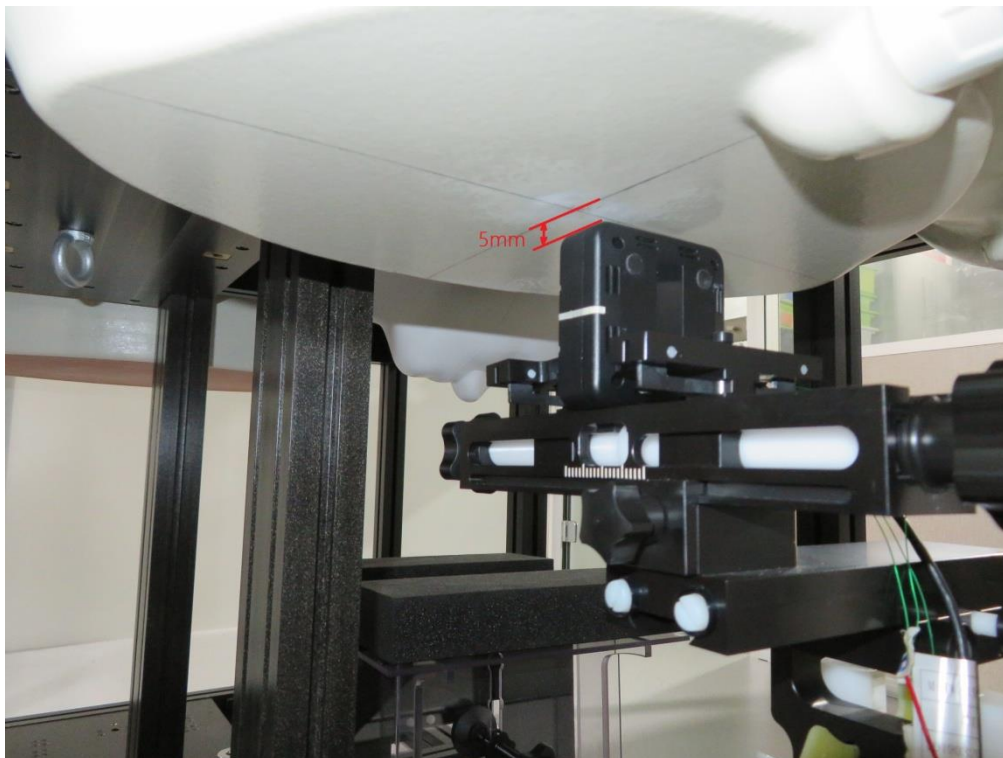

FCC SAR Test Setup

Description: Body Left with 5mm gap

Description: Body Right with 5mm gap

Description: Body Top with 5mm gap

Description: Body Bottom with 5mm gap