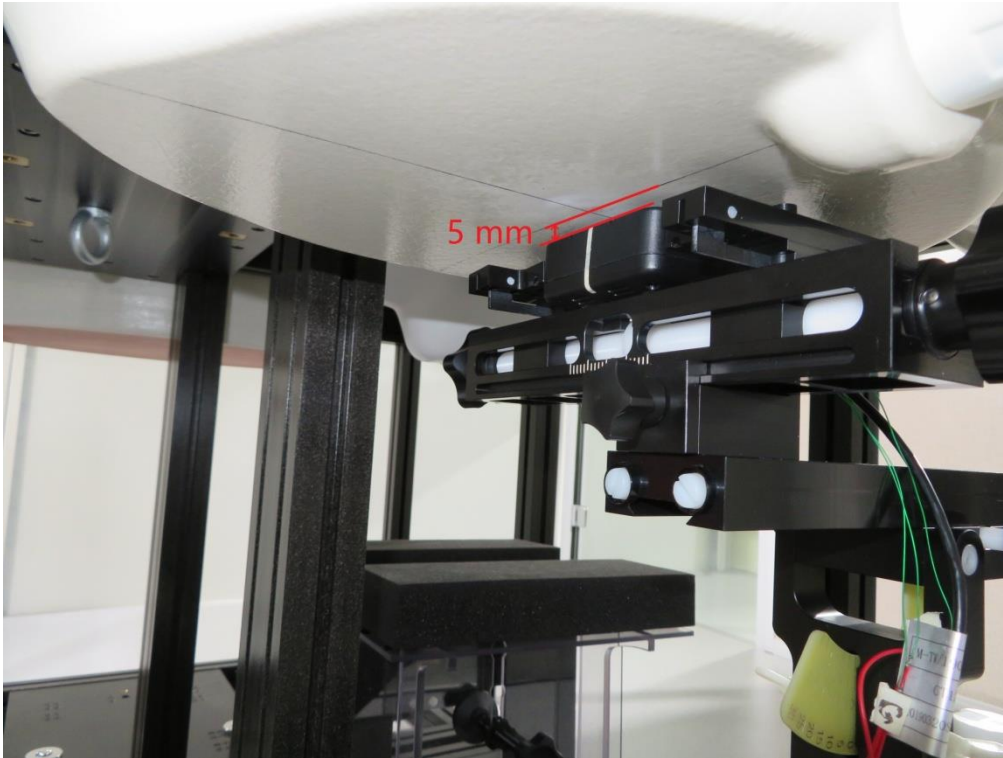

FCC SAR Test Setup

Description: Body Left with 5mm gap

Description: Body Right with 5mm gap

Description: Body Top with 5mm gap

Description: Body Bottom with 5mm gap