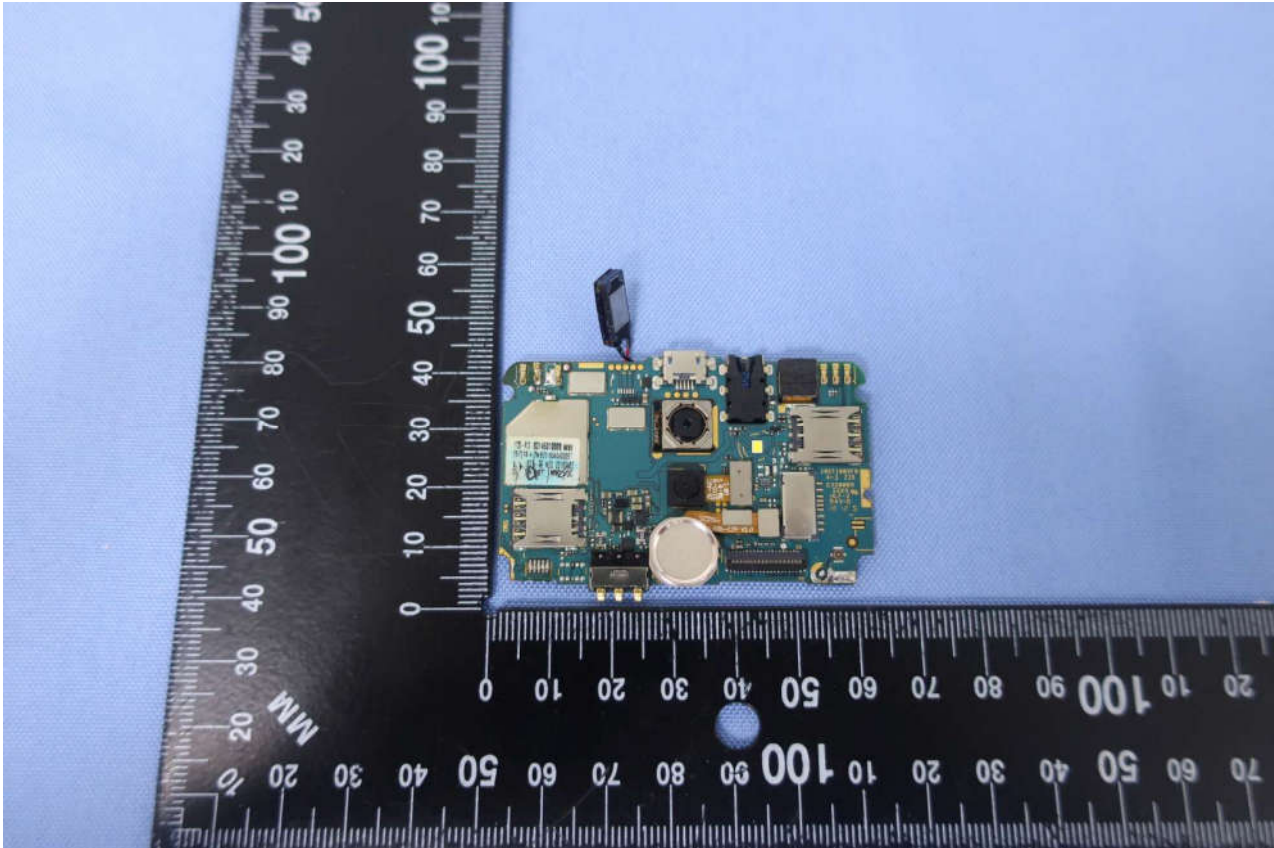

Brand Name: Mint / Model Name: AN55TV, M550, TDT550, CHIVAS 55