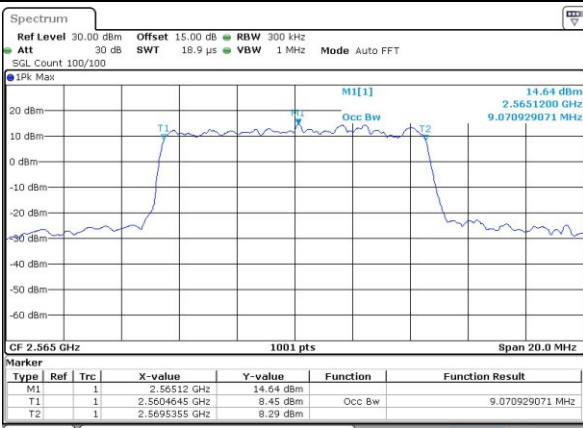

Date: 25 APR 2017 15:51:22

Highest Channel / 5MHz / 16QAM

Date: 25 APR 2017 15:51:32

LTE Band 7

Lowest Channel / 10MHz / QPSK

Date: 25 APR 2017 15:58:23

Lowest Channel / 10MHz / 16QAM

Date: 25 APR 2017 15:58:34

Middle Channel / 10MHz / QPSK

Date: 25 APR 2017 18:05:25

Middle Channel / 10MHz / 16QAM

Date: 25 APR 2017 18:05:35

Highest Channel / 10MHz / QPSK

Date: 25 APR 2017 18:07:51

Highest Channel / 10MHz / 16QAM

Date: 25 APR 2017 18:08:01