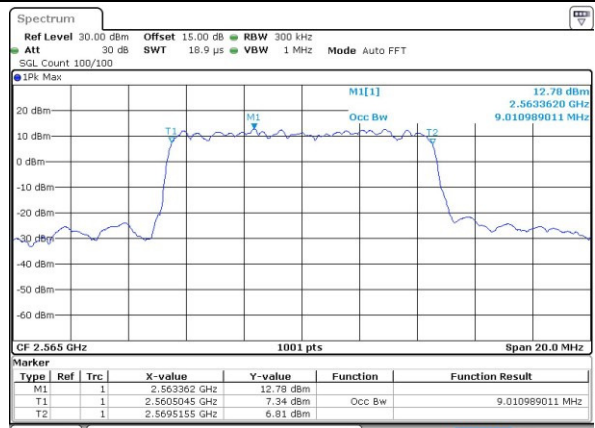

Date: 25 APR 2017 15:51:22

Highest Channel / 5MHz / 16QAM

Date: 25 APR 2017 15:51:32

LTE Band 7

Lowest Channel / 10MHz / QPSK

Date: 25 APR 2017 15:58:23

Lowest Channel / 10MHz / 16QAM

Date: 25 APR 2017 15:58:34

Middle Channel / 10MHz / QPSK

Date: 25 APR 2017 18:05:25

Middle Channel / 10MHz / 16QAM

Date: 25 APR 2017 18:05:35

Highest Channel / 10MHz / QPSK

Date: 25 APR 2017 18:07:51

Highest Channel / 10MHz / 16QAM

Date: 25 APR 2017 18:08:01