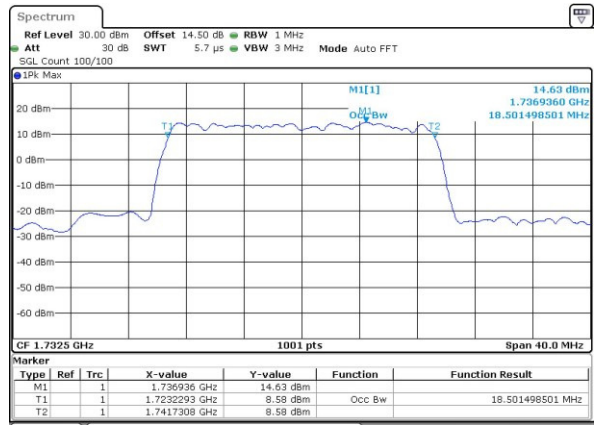

Date: 13.APR.2017 20:47:37

LTE Band 4

Lowest Channel / 20MHz / QPSK

Date: 13.APR.2017 20:54:42

Lowest Channel / 20MHz / 16QAM

Date: 13.APR.2017 20:54:53

Middle Channel / 20MHz / QPSK

Date: 13.APR.2017 21:01:08

Middle Channel / 20MHz / 16QAM

Date: 13.APR.2017 21:02:08

Highest Channel / 20MHz / QPSK

Date: 13.APR.2017 21:04:34

Highest Channel / 20MHz / 16QAM

Date: 13.APR.2017 21:04:44

LTE Band 7

Lowest Channel / 5MHz / QPSK