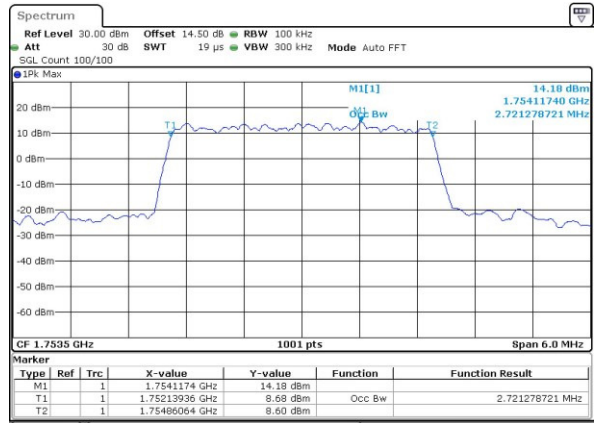

Date: 13.APR.2017 19:36:34

Highest Channel / 1.4MHz / QPSK

Date: 13.APR.2017 19:38:58

Highest Channel / 1.4MHz / 16QAM

Date: 13.APR.2017 19:39:09

LTE Band 4

Lowest Channel / 3MHz / QPSK

Date: 13.APR.2017 19:46:14

Lowest Channel / 3MHz / 16QAM

Date: 13.APR.2017 19:46:25

Middle Channel / 3MHz / QPSK

Date: 13.APR.2017 19:53:00

Middle Channel / 3MHz / 16QAM

Date: 13.APR.2017 19:53:41

Highest Channel / 3MHz / QPSK

Date: 13.APR.2017 19:56:06

Highest Channel / 3MHz / 16QAM

Date: 13.APR.2017 19:56:16

LTE Band 4

Lowest Channel / 5MHz / QPSK

Date: 13.APR.2017 20:03:21

Lowest Channel / 5MHz / 16QAM

Date: 13.APR.2017 20:03:32

Middle Channel / 5MHz / QPSK