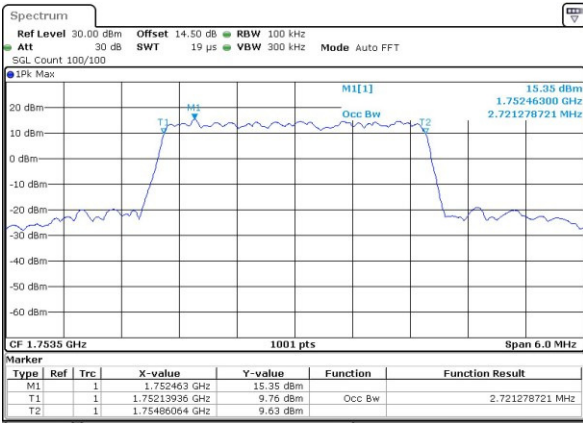

Date: 13.APR.2017 19:36:34

Highest Channel / 1.4MHz / QPSK

Date: 13.APR.2017 19:38:58

Highest Channel / 1.4MHz / 16QAM

Date: 13.APR.2017 19:39:09

LTE Band 4

Lowest Channel / 3MHz / QPSK

Date: 13.APR.2017 19:46:14

Lowest Channel / 3MHz / 16QAM

Date: 13.APR.2017 19:46:25

Middle Channel / 3MHz / QPSK

Date: 13.APR.2017 19:53:00

Middle Channel / 3MHz / 16QAM

Date: 13.APR.2017 19:53:41

Highest Channel / 3MHz / QPSK

Date: 13.APR.2017 19:56:06

Highest Channel / 3MHz / 16QAM

Date: 13.APR.2017 19:56:16

LTE Band 4

Lowest Channel / 5MHz / QPSK

Date: 13.APR.2017 20:03:21

Lowest Channel / 5MHz / 16QAM

Date: 13.APR.2017 20:03:32

Middle Channel / 5MHz / QPSK