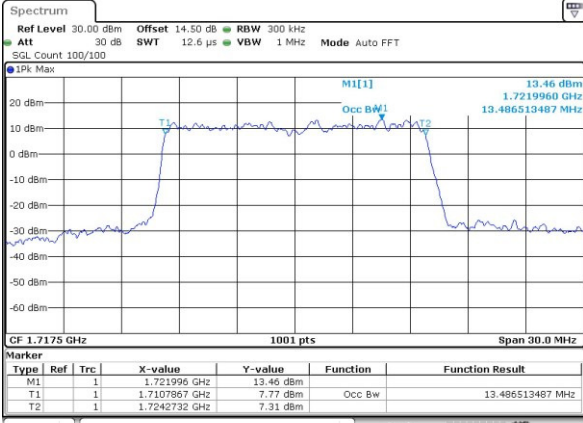

Lowest Channel / 10MHz / QPSK

Date: 13.APR.2017 20:20:29

Lowest Channel / 10MHz / 16QAM

Date: 13.APR.2017 20:20:39

Middle Channel / 10MHz / QPSK

Date: 13.APR.2017 20:27:44

Middle Channel / 10MHz / 16QAM

Date: 13.APR.2017 20:27:55

Highest Channel / 10MHz / QPSK

Date: 13.APR.2017 20:30:20

Highest Channel / 10MHz / 16QAM

Date: 13.APR.2017 20:30:31

LTE Band 4

Lowest Channel / 15MHz / QPSK

Date: 13.APR.2017 20:37:35

Lowest Channel / 15MHz / 16QAM

Date: 13.APR.2017 20:37:46

Middle Channel / 15MHz / QPSK

Date: 13.APR.2017 20:44:51

Middle Channel / 15MHz / 16QAM

Date: 13.APR.2017 20:45:02

Highest Channel / 15MHz / QPSK

Date: 13.APR.2017 20:47:27

Highest Channel / 15MHz / 16QAM