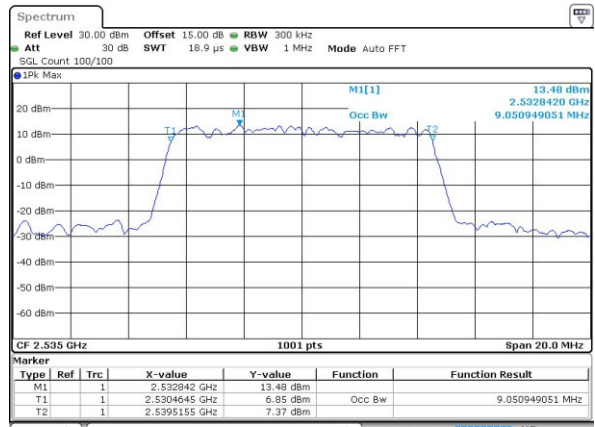

Middle Channel / 10MHz / 16QAM

Date: 25 APR 2017 18:05:35