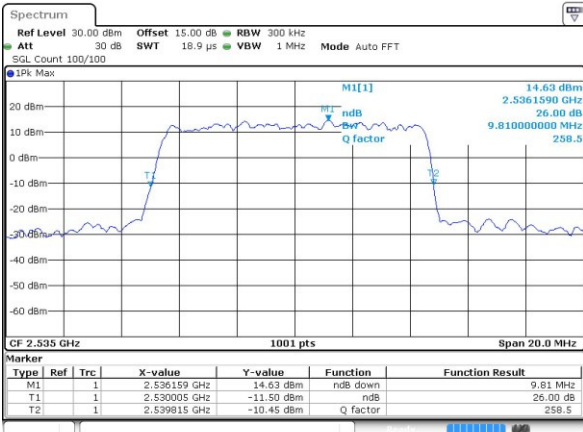

Highest Channel / 5MHz / 16QAM

Date: 25 APR 2017 15:51:52

LTE Band 7

Lowest Channel / 10MHz / QPSK

Date: 25 APR 2017 15:58:44

Lowest Channel / 10MHz / 16QAM

Date: 25 APR 2017 15:58:54

Middle Channel / 10MHz / QPSK

Date: 25 APR 2017 16:05:45

Middle Channel / 10MHz / 16QAM

Date: 25 APR 2017 16:05:55

Highest Channel / 10MHz / QPSK

Date: 25 APR 2017 16:08:11

Highest Channel / 10MHz / 16QAM

Date: 25 APR 2017 16:08:21

LTE Band 7