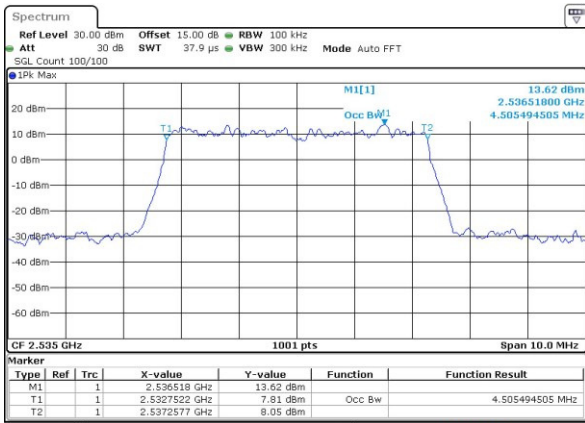

Date: 13.APR.2017 20:47:37

LTE Band 4

Lowest Channel / 20MHz / QPSK

Date: 13.APR.2017 20:54:42

Lowest Channel / 20MHz / 16QAM

Date: 13.APR.2017 20:54:53

Middle Channel / 20MHz / QPSK

Date: 13.APR.2017 21:01:08

Middle Channel / 20MHz / 16QAM

Date: 13.APR.2017 21:02:08

Highest Channel / 20MHz / QPSK

Date: 13.APR.2017 21:04:34

Highest Channel / 20MHz / 16QAM

Date: 13.APR.2017 21:04:44

LTE Band 7

Lowest Channel / 5MHz / QPSK

Date: 25 APR 2017 15:41:54

Lowest Channel / 5MHz / 16QAM

Date: 25 APR 2017 15:42:04

Middle Channel / 5MHz / QPSK

Date: 25 APR 2017 15:48:55

Middle Channel / 5MHz / 16QAM

Date: 25 APR 2017 15:49:05

Highest Channel / 5MHz / QPSK