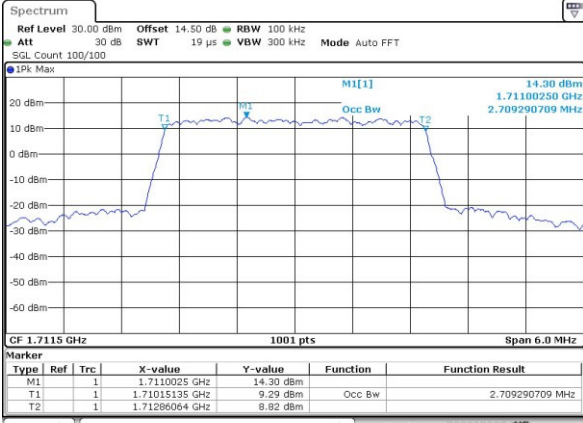

LTE Band 4

Lowest Channel / 1.4MHz / QPSK

Date: 13.APR.2017 19:29:07

Lowest Channel / 1.4MHz / 16QAM

Date: 13.APR.2017 19:29:18

Middle Channel / 1.4MHz / QPSK

Date: 13.APR.2017 19:36:23

Middle Channel / 1.4MHz / 16QAM

Date: 13.APR.2017 19:36:34

Highest Channel / 1.4MHz / QPSK

Date: 13.APR.2017 19:38:58

Highest Channel / 1.4MHz / 16QAM

Date: 13.APR.2017 19:39:09

LTE Band 4

Lowest Channel / 3MHz / QPSK

Date: 13.APR.2017 19:46:14

Lowest Channel / 3MHz / 16QAM

Date: 13.APR.2017 19:46:25

Middle Channel / 3MHz / QPSK

Date: 13.APR.2017 19:53:00

Middle Channel / 3MHz / 16QAM

Date: 13.APR.2017 19:53:41

Highest Channel / 3MHz / QPSK

Date: 13.APR.2017 19:56:06

Highest Channel / 3MHz / 16QAM

Date: 13.APR.2017 19:56:16

LTE Band 4

Lowest Channel / 5MHz / QPSK

Date: 13.APR.2017 20:03:21

Lowest Channel / 5MHz / 16QAM

Date: 13.APR.2017 20:03:32

Middle Channel / 5MHz / QPSK