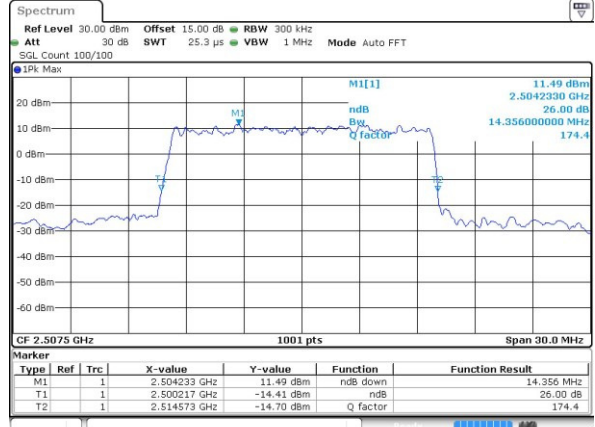

Lowest Channel / 15MHz / 16QAM

Date: 25 APR 2017 16:15:22