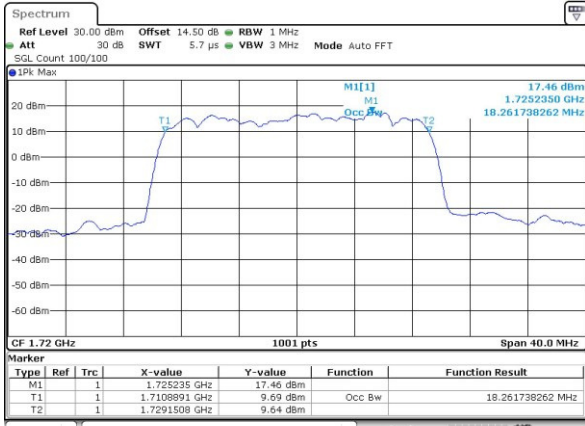

Highest Channel / 10MHz / QPSK

Date: 13.APR.2017 20:30:20

Highest Channel / 10MHz / 16QAM

Date: 13.APR.2017 20:30:31

LTE Band 4

Lowest Channel / 15MHz / QPSK

Date: 13.APR.2017 20:37:35

Lowest Channel / 15MHz / 16QAM

Date: 13.APR.2017 20:37:46

Middle Channel / 15MHz / QPSK

Date: 13.APR.2017 20:44:51

Middle Channel / 15MHz / 16QAM

Date: 13.APR.2017 20:45:02

Highest Channel / 15MHz / QPSK

Date: 13.APR.2017 20:47:27

Highest Channel / 15MHz / 16QAM

Date: 13.APR.2017 20:47:37

LTE Band 4

Lowest Channel / 20MHz / QPSK

Date: 13.APR.2017 20:54:42

Lowest Channel / 20MHz / 16QAM

Date: 13.APR.2017 20:54:53

Middle Channel / 20MHz / QPSK

Date: 13.APR.2017 21:01:08