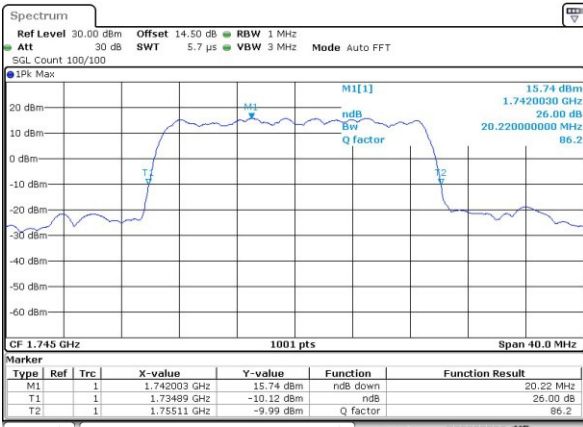

LTE Band 4

Lowest Channel / 20MHz / QPSK

Date: 13.APR.2017 20:55:03

Lowest Channel / 20MHz / 16QAM

Date: 13.APR.2017 20:55:14

Middle Channel / 20MHz / QPSK

Date: 13.APR.2017 21:02:19

Middle Channel / 20MHz / 16QAM

Date: 13.APR.2017 21:02:30

Highest Channel / 20MHz / QPSK

Date: 13.APR.2017 21:04:55

Highest Channel / 20MHz / 16QAM

Date: 13.APR.2017 21:05:05

LTE Band 7

Lowest Channel / 5MHz / QPSK

Date: 25 APR 2017 15:42:14