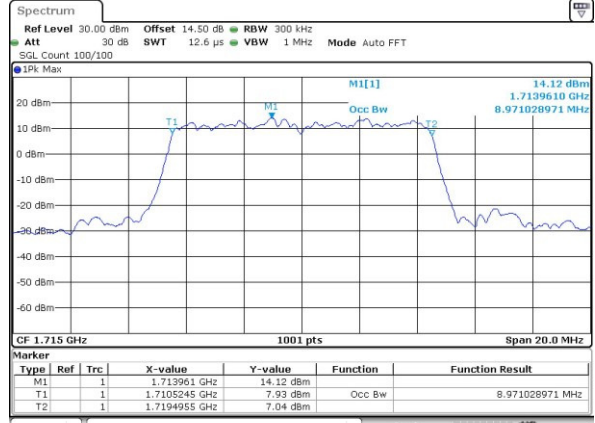

Highest Channel / 3MHz / 16QAM

Date: 13.APR.2017 19:56:16

LTE Band 4

Lowest Channel / 5MHz / QPSK

Date: 13.APR.2017 20:03:21

Lowest Channel / 5MHz / 16QAM

Date: 13.APR.2017 20:03:32

Middle Channel / 5MHz / QPSK

Date: 13.APR.2017 20:10:37

Middle Channel / 5MHz / 16QAM

Date: 13.APR.2017 20:10:47

Highest Channel / 5MHz / QPSK

Date: 13.APR.2017 20:13:12

Highest Channel / 5MHz / 16QAM

Date: 13.APR.2017 20:13:23

LTE Band 4

Lowest Channel / 10MHz / QPSK

Date: 13.APR.2017 20:20:29

Lowest Channel / 10MHz / 16QAM

Date: 13.APR.2017 20:20:39

Middle Channel / 10MHz / QPSK

Date: 13.APR.2017 20:27:44

Middle Channel / 10MHz / 16QAM

Date: 13.APR.2017 20:27:55