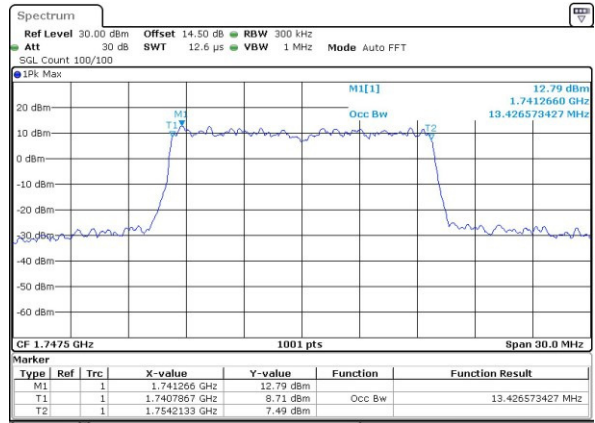

Highest Channel / 10MHz / QPSK

Date: 13.APR.2017 20:30:20

Highest Channel / 10MHz / 16QAM

Date: 13.APR.2017 20:30:31

LTE Band 4

Lowest Channel / 15MHz / QPSK

Date: 13.APR.2017 20:37:35

Lowest Channel / 15MHz / 16QAM

Date: 13.APR.2017 20:37:46

Middle Channel / 15MHz / QPSK

Date: 13.APR.2017 20:44:51

Middle Channel / 15MHz / 16QAM

Date: 13.APR.2017 20:45:02

Highest Channel / 15MHz / QPSK

Date: 13.APR.2017 20:47:27

Highest Channel / 15MHz / 16QAM

Date: 13.APR.2017 20:47:37

LTE Band 4

Lowest Channel / 20MHz / QPSK

Date: 13.APR.2017 20:54:42

Lowest Channel / 20MHz / 16QAM

Date: 13.APR.2017 20:54:53

Middle Channel / 20MHz / QPSK

Date: 13.APR.2017 21:01:08