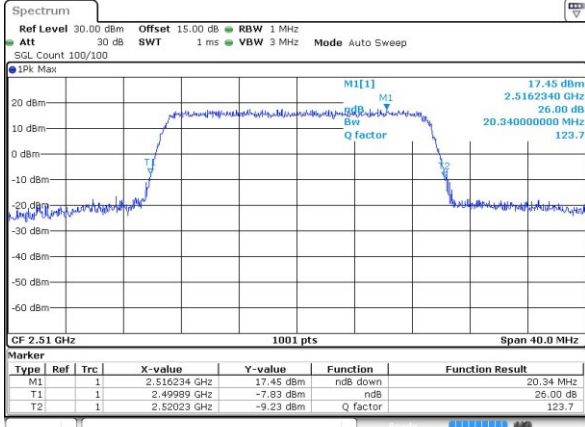

Highest Channel / 15MHz / QPSK

Date: 25 APR 2017 16:24:39

Highest Channel / 15MHz / 16QAM

Date: 25 APR 2017 16:24:49

LTE Band 7

Lowest Channel / 20MHz / QPSK

Date: 25 APR 2017 16:46:18

Lowest Channel / 20MHz / 16QAM