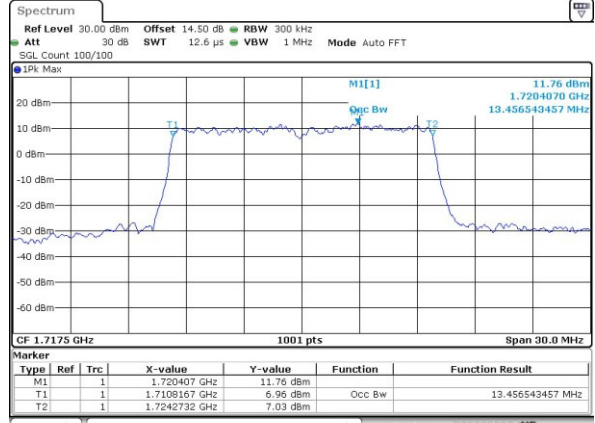

Highest Channel / 10MHz / QPSK

Date: 13.APR.2017 20:30:20

Highest Channel / 10MHz / 16QAM

Date: 13.APR.2017 20:30:31

LTE Band 4

Lowest Channel / 15MHz / QPSK

Date: 13.APR.2017 20:37:35

Lowest Channel / 15MHz / 16QAM