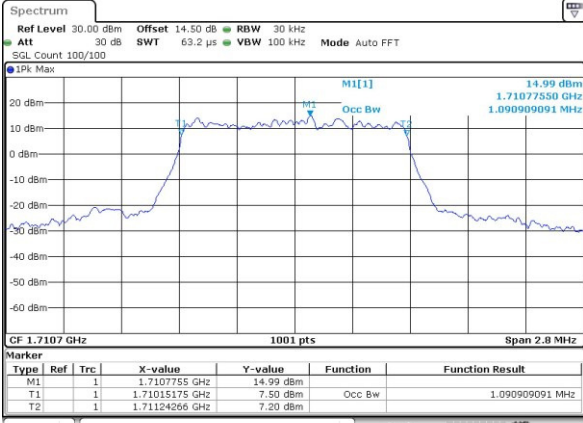

Date: 25 APR 2017 16:46:28

Middle Channel / 20MHz / QPSK

Date: 25 APR 2017 16:53:19

Middle Channel / 20MHz / 16QAM

Date: 25 APR 2017 16:53:29

Highest Channel / 20MHz / QPSK

Date: 25 APR 2017 16:55:45

Highest Channel / 20MHz / 16QAM

Date: 25 APR 2017 16:55:56

Occupied Bandwidth

Mode	LTE Band 4 : 99%OBW(MHz)											
	1.4MHz		3MHz		5MHz		10MHz		15MHz		20MHz	
Mod.	QPSK	16QAM	QPSK	16QAM	QPSK	16QAM	QPSK	16QAM	QPSK	16QAM	QPSK	16QAM
Lowest CH	1.09	1.10	2.71	2.73	4.50	4.53	9.07	8.97	13.49	13.46	18.26	18.42
Middle CH	1.10	1.09	2.72	2.73	4.51	4.52	9.03	8.99	13.46	13.49	18.30	18.50
Highest CH	1.09	1.09	2.72	2.72	4.52	4.50	9.03	9.03	13.43	13.43	18.38	18.42

Mode	LTE Band 7 : 99%OBW(MHz)											
	1.4MHz		3MHz		5MHz		10MHz		15MHz		20MHz	
Mod.	QPSK	16QAM	QPSK	16QAM	QPSK	16QAM	QPSK	16QAM	QPSK	16QAM	QPSK	16QAM
Lowest CH	-	-	-	-	4.51	4.50	9.01	9.05	13.49	13.43	18.38	18.34
Middle CH	-	-	-	-	4.51	4.52	9.05	9.05	13.37	13.46	18.42	18.38
Highest CH	-	-	-	-	4.50	4.50	9.07	9.01	13.46	13.49	18.38	18.42

LTE Band 4

Lowest Channel / 1.4MHz / QPSK

Date: 13.APR.2017 19:29:07

Lowest Channel / 1.4MHz / 16QAM

Date: 13.APR.2017 19:29:18

Middle Channel / 1.4MHz / QPSK

Date: 13.APR.2017 19:36:23

Middle Channel / 1.4MHz / 16QAM