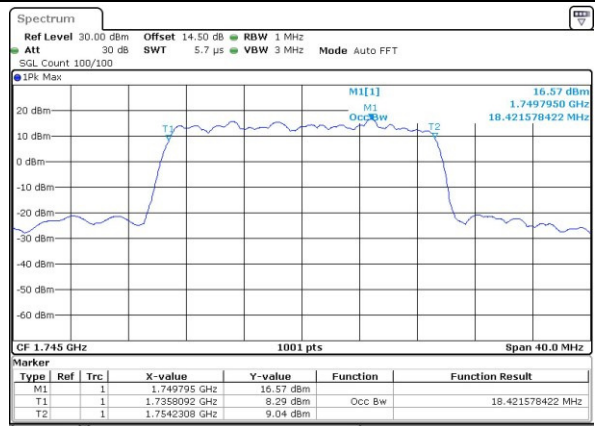

Date: 13.APR.2017 20:47:37

LTE Band 4

Lowest Channel / 20MHz / QPSK

Date: 13.APR.2017 20:54:42

Lowest Channel / 20MHz / 16QAM

Date: 13.APR.2017 20:54:53

Middle Channel / 20MHz / QPSK

Date: 13.APR.2017 21:01:08

Middle Channel / 20MHz / 16QAM

Date: 13.APR.2017 21:02:08

Highest Channel / 20MHz / QPSK

Date: 13.APR.2017 21:04:34

Highest Channel / 20MHz / 16QAM

Date: 13.APR.2017 21:04:44

LTE Band 7

Lowest Channel / 5MHz / QPSK

Date: 25 APR 2017 15:41:54

Lowest Channel / 5MHz / 16QAM

Date: 25 APR 2017 15:42:04

Middle Channel / 5MHz / QPSK

Date: 25 APR 2017 15:48:55

Middle Channel / 5MHz / 16QAM

Date: 25 APR 2017 15:49:05

Highest Channel / 5MHz / QPSK