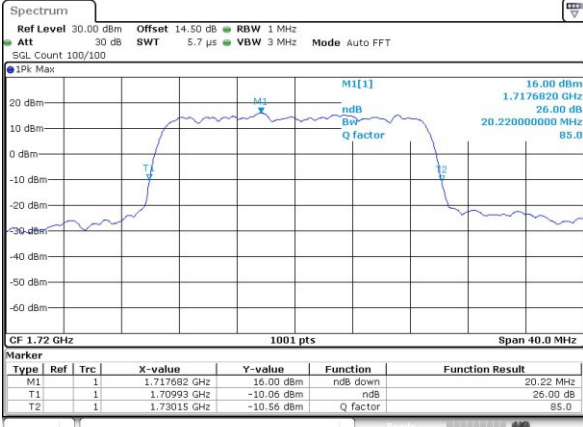

LTE Band 4

Lowest Channel / 20MHz / QPSK

Date: 13.APR.2017 20:55:03

Lowest Channel / 20MHz / 16QAM

Date: 13.APR.2017 20:55:14

Middle Channel / 20MHz / QPSK

Date: 13.APR.2017 21:02:19

Middle Channel / 20MHz / 16QAM

Date: 13.APR.2017 21:02:30

Highest Channel / 20MHz / QPSK

Date: 13.APR.2017 21:04:55

Highest Channel / 20MHz / 16QAM

Date: 13.APR.2017 21:05:05

LTE Band 7

Lowest Channel / 5MHz / QPSK

Date: 25 APR 2017 15:42:14