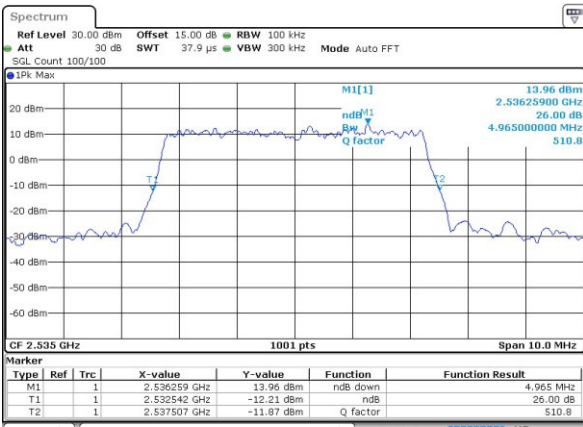

Date: 13.APR.2017 21:02:30

Highest Channel / 20MHz / QPSK

Date: 13.APR.2017 21:04:55

Highest Channel / 20MHz / 16QAM

Date: 13.APR.2017 21:05:05

LTE Band 7

Lowest Channel / 5MHz / QPSK

Date: 25 APR 2017 15:42:14

Lowest Channel / 5MHz / 16QAM

Date: 25 APR 2017 15:42:25

Middle Channel / 5MHz / QPSK

Date: 25 APR 2017 15:49:16

Middle Channel / 5MHz / 16QAM

Date: 25 APR 2017 15:49:26

Highest Channel / 5MHz / QPSK

Date: 25 APR 2017 15:51:42

Highest Channel / 5MHz / 16QAM

Date: 25 APR 2017 15:51:52

LTE Band 7

Lowest Channel / 10MHz / QPSK

Date: 25 APR 2017 15:58:44

Lowest Channel / 10MHz / 16QAM

Date: 25 APR 2017 15:58:54

Middle Channel / 10MHz / QPSK