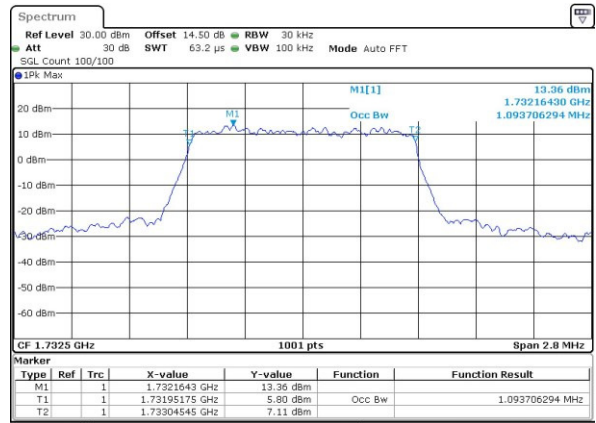

Mode	LTE Band 7 : 99%OBW(MHz)											
	1.4MHz		3MHz		5MHz		10MHz		15MHz		20MHz	
Mod.	QPSK	16QAM	QPSK	16QAM	QPSK	16QAM	QPSK	16QAM	QPSK	16QAM	QPSK	16QAM
Lowest CH	-	-	-	-	4.51	4.50	9.01	9.05	13.49	13.43	18.38	18.34
Middle CH	-	-	-	-	4.51	4.52	9.05	9.05	13.37	13.46	18.42	18.38
Highest CH	-	-	-	-	4.50	4.50	9.07	9.01	13.46	13.49	18.38	18.42

LTE Band 4

Lowest Channel / 1.4MHz / QPSK

Date: 13.APR.2017 19:29:07

Lowest Channel / 1.4MHz / 16QAM

Date: 13.APR.2017 19:29:18

Middle Channel / 1.4MHz / QPSK

Date: 13.APR.2017 19:36:23

Middle Channel / 1.4MHz / 16QAM

Date: 13.APR.2017 19:36:34

Highest Channel / 1.4MHz / QPSK

Date: 13.APR.2017 19:38:58

Highest Channel / 1.4MHz / 16QAM

Date: 13.APR.2017 19:39:09

LTE Band 4

Lowest Channel / 3MHz / QPSK

Date: 13.APR.2017 19:46:14