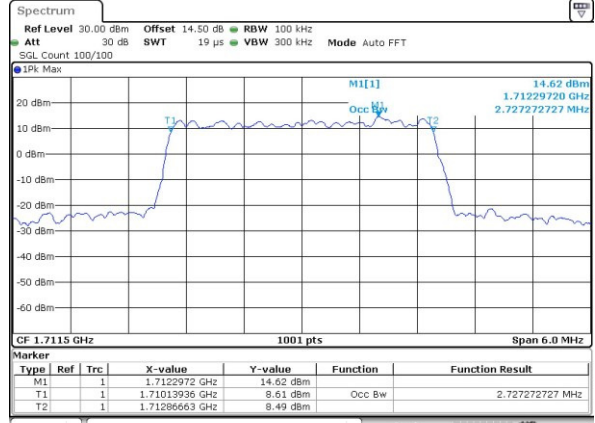

Lowest Channel / 3MHz / 16QAM

Date: 13.APR.2017 19:46:25