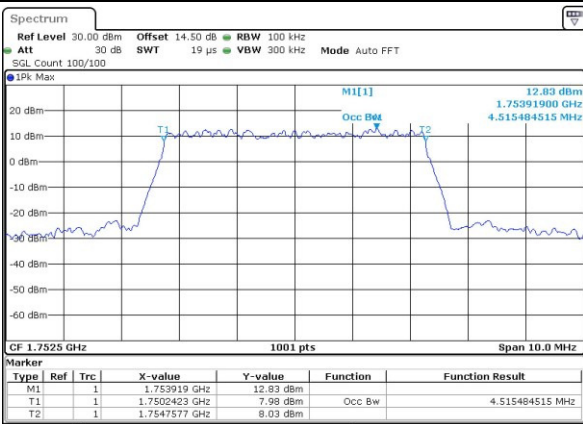

Highest Channel / 3MHz / 16QAM

Date: 13.APR.2017 19:56:16

LTE Band 4

Lowest Channel / 5MHz / QPSK

Date: 13.APR.2017 20:03:21

Lowest Channel / 5MHz / 16QAM

Date: 13.APR.2017 20:03:32

Middle Channel / 5MHz / QPSK

Date: 13.APR.2017 20:10:37

Middle Channel / 5MHz / 16QAM

Date: 13.APR.2017 20:10:47

Highest Channel / 5MHz / QPSK

Date: 13.APR.2017 20:13:12

Highest Channel / 5MHz / 16QAM

Date: 13.APR.2017 20:13:23

LTE Band 4