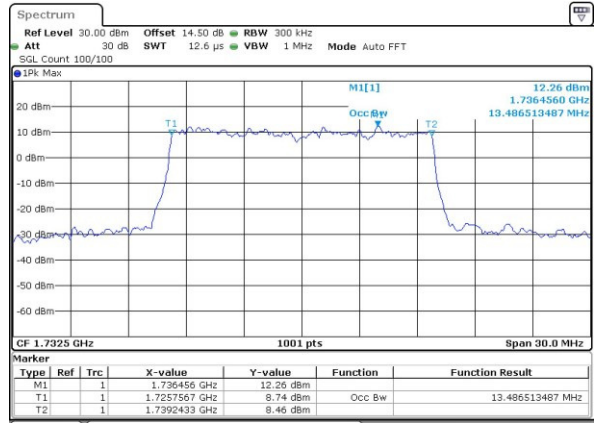

Lowest Channel / 10MHz / QPSK

Date: 13.APR.2017 20:20:29

Lowest Channel / 10MHz / 16QAM

Date: 13.APR.2017 20:20:39

Middle Channel / 10MHz / QPSK

Date: 13.APR.2017 20:27:44

Middle Channel / 10MHz / 16QAM

Date: 13.APR.2017 20:27:55

Highest Channel / 10MHz / QPSK

Date: 13.APR.2017 20:30:20

Highest Channel / 10MHz / 16QAM

Date: 13.APR.2017 20:30:31

LTE Band 4

Lowest Channel / 15MHz / QPSK

Date: 13.APR.2017 20:37:35

Lowest Channel / 15MHz / 16QAM

Date: 13.APR.2017 20:37:46

Middle Channel / 15MHz / QPSK

Date: 13.APR.2017 20:44:51

Middle Channel / 15MHz / 16QAM

Date: 13.APR.2017 20:45:02

Highest Channel / 15MHz / QPSK

Date: 13.APR.2017 20:47:27

Highest Channel / 15MHz / 16QAM