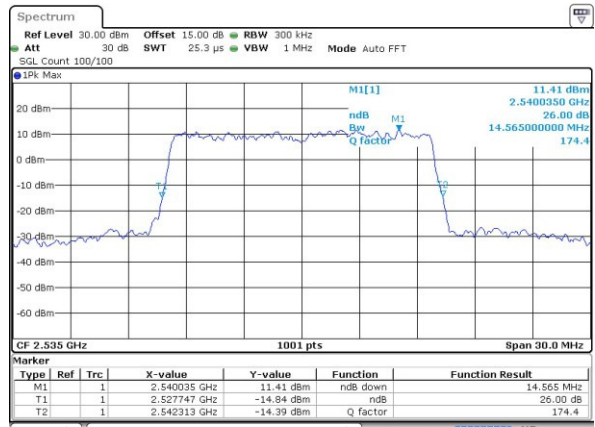

Date: 25 APR 2017 16:05:45

Middle Channel / 10MHz / 16QAM

Date: 25 APR 2017 16:05:55

Highest Channel / 10MHz / QPSK

Date: 25 APR 2017 16:08:11

Highest Channel / 10MHz / 16QAM

Date: 25 APR 2017 16:08:21

LTE Band 7

Lowest Channel / 15MHz / QPSK

Date: 25 APR 2017 16:15:12

Lowest Channel / 15MHz / 16QAM

Date: 25 APR 2017 16:15:22

Middle Channel / 15MHz / QPSK

Date: 25 APR 2017 16:22:13

Middle Channel / 15MHz / 16QAM

Date: 25 APR 2017 16:22:23

Highest Channel / 15MHz / QPSK

Date: 25 APR 2017 16:24:39

Highest Channel / 15MHz / 16QAM

Date: 25 APR 2017 16:24:49

LTE Band 7

Lowest Channel / 20MHz / QPSK

Date: 25 APR 2017 16:46:18

Lowest Channel / 20MHz / 16QAM