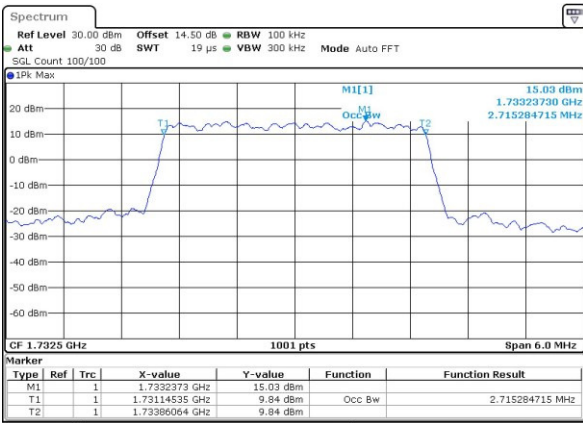

Middle Channel / 3MHz / QPSK

Date: 13.APR.2017 19:53:00