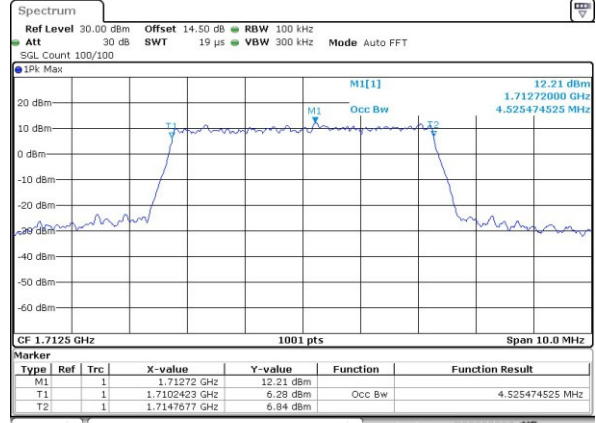

Highest Channel / 3MHz / 16QAM

Date: 13.APR.2017 19:56:16

LTE Band 4

Lowest Channel / 5MHz / QPSK

Date: 13.APR.2017 20:03:21

Lowest Channel / 5MHz / 16QAM

Date: 13.APR.2017 20:03:32

Middle Channel / 5MHz / QPSK

Date: 13.APR.2017 20:10:37

Middle Channel / 5MHz / 16QAM

Date: 13.APR.2017 20:10:47

Highest Channel / 5MHz / QPSK

Date: 13.APR.2017 20:13:12

Highest Channel / 5MHz / 16QAM

Date: 13.APR.2017 20:13:23

LTE Band 4