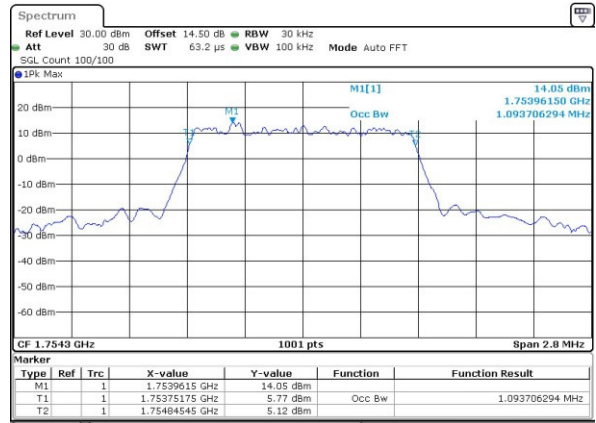

Mode	LTE Band 7 : 99%OBW(MHz)											
	1.4MHz		3MHz		5MHz		10MHz		15MHz		20MHz	
Mod.	QPSK	16QAM	QPSK	16QAM	QPSK	16QAM	QPSK	16QAM	QPSK	16QAM	QPSK	16QAM
Lowest CH	-	-	-	-	4.51	4.50	9.01	9.05	13.49	13.43	18.38	18.34
Middle CH	-	-	-	-	4.51	4.52	9.05	9.05	13.37	13.46	18.42	18.38
Highest CH	-	-	-	-	4.50	4.50	9.07	9.01	13.46	13.49	18.38	18.42

LTE Band 4

Lowest Channel / 1.4MHz / QPSK

Date: 13.APR.2017 19:29:07

Lowest Channel / 1.4MHz / 16QAM

Date: 13.APR.2017 19:29:18

Middle Channel / 1.4MHz / QPSK

Date: 13.APR.2017 19:36:23

Middle Channel / 1.4MHz / 16QAM

Date: 13.APR.2017 19:36:34

Highest Channel / 1.4MHz / QPSK

Date: 13.APR.2017 19:38:58

Highest Channel / 1.4MHz / 16QAM

Date: 13.APR.2017 19:39:09

LTE Band 4

Lowest Channel / 3MHz / QPSK

Date: 13.APR.2017 19:46:14