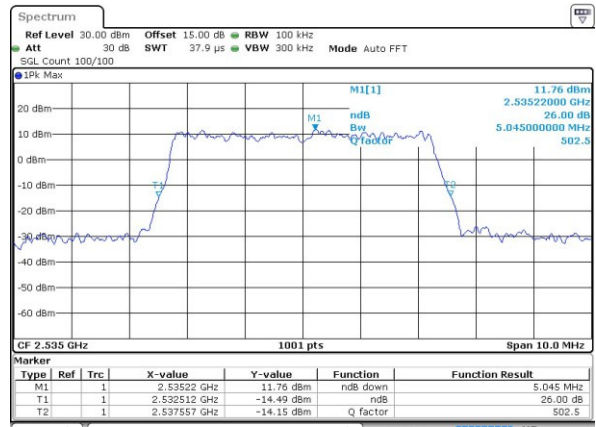

Date: 13.APR.2017 21:02:30

Highest Channel / 20MHz / QPSK

Date: 13.APR.2017 21:04:55

Highest Channel / 20MHz / 16QAM

Date: 13.APR.2017 21:05:05

LTE Band 7

Lowest Channel / 5MHz / QPSK

Date: 25 APR 2017 15:42:14

Lowest Channel / 5MHz / 16QAM

Date: 25 APR 2017 15:42:25

Middle Channel / 5MHz / QPSK

Date: 25 APR 2017 15:49:16

Middle Channel / 5MHz / 16QAM

Date: 25 APR 2017 15:49:26

Highest Channel / 5MHz / QPSK

Date: 25 APR 2017 15:51:42

Highest Channel / 5MHz / 16QAM

Date: 25 APR 2017 15:51:52

LTE Band 7

Lowest Channel / 10MHz / QPSK

Date: 25 APR 2017 15:58:44

Lowest Channel / 10MHz / 16QAM

Date: 25 APR 2017 15:58:54

Middle Channel / 10MHz / QPSK

Date: 25 APR 2017 16:05:45

Middle Channel / 10MHz / 16QAM

Date: 25 APR 2017 16:05:55

Highest Channel / 10MHz / QPSK

Date: 25 APR 2017 16:08:11

Highest Channel / 10MHz / 16QAM

Date: 25 APR 2017 16:08:21

LTE Band 7