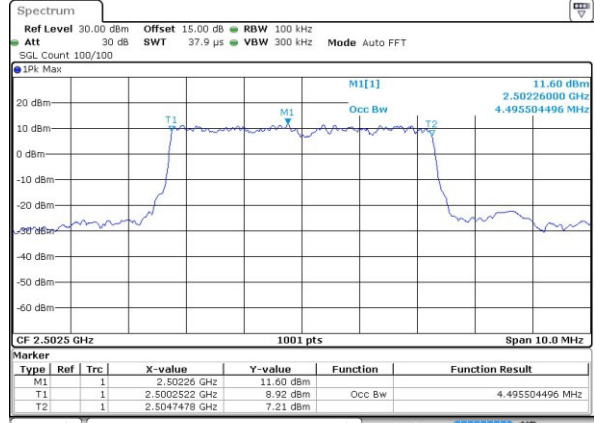

Date: 13.APR.2017 20:47:37

LTE Band 4

Lowest Channel / 20MHz / QPSK

Date: 13.APR.2017 20:54:42

Lowest Channel / 20MHz / 16QAM

Date: 13.APR.2017 20:54:53

Middle Channel / 20MHz / QPSK

Date: 13.APR.2017 21:01:08

Middle Channel / 20MHz / 16QAM

Date: 13.APR.2017 21:02:08

Highest Channel / 20MHz / QPSK

Date: 13.APR.2017 21:04:34

Highest Channel / 20MHz / 16QAM

Date: 13.APR.2017 21:04:44

LTE Band 7

Lowest Channel / 5MHz / QPSK

Date: 25 APR 2017 15:41:54

Lowest Channel / 5MHz / 16QAM

Date: 25 APR 2017 15:42:04

Middle Channel / 5MHz / QPSK

Date: 25 APR 2017 15:48:55

Middle Channel / 5MHz / 16QAM

Date: 25 APR 2017 15:49:05

Highest Channel / 5MHz / QPSK

Date: 25 APR 2017 15:51:22

Highest Channel / 5MHz / 16QAM

Date: 25 APR 2017 15:51:32

LTE Band 7

Lowest Channel / 10MHz / QPSK

Date: 25 APR 2017 15:58:23

Lowest Channel / 10MHz / 16QAM

Date: 25 APR 2017 15:58:34