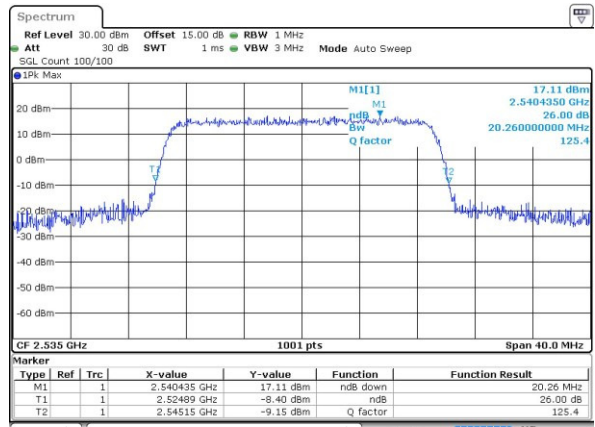

Highest Channel / 15MHz / QPSK

Date: 25 APR 2017 16:24:39

Highest Channel / 15MHz / 16QAM

Date: 25 APR 2017 16:24:49

LTE Band 7

Lowest Channel / 20MHz / QPSK

Date: 25 APR 2017 16:46:18

Lowest Channel / 20MHz / 16QAM

Date: 25 APR 2017 16:46:28

Middle Channel / 20MHz / QPSK

Date: 25 APR 2017 16:53:19

Middle Channel / 20MHz / 16QAM

Date: 25 APR 2017 16:53:29

Highest Channel / 20MHz / QPSK

Date: 25 APR 2017 16:55:45

Highest Channel / 20MHz / 16QAM