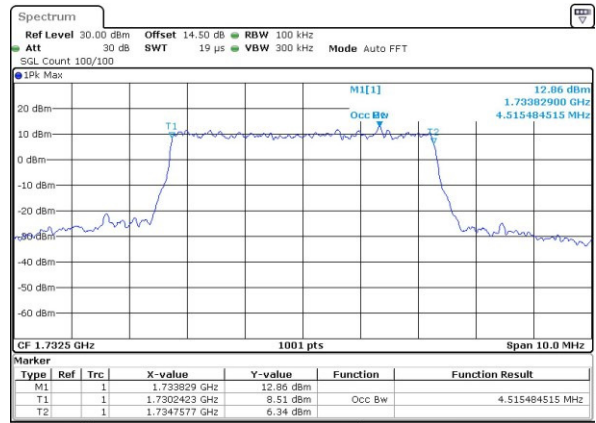

Highest Channel / 3MHz / 16QAM

Date: 13.APR.2017 19:56:16

LTE Band 4

Lowest Channel / 5MHz / QPSK

Date: 13.APR.2017 20:03:21

Lowest Channel / 5MHz / 16QAM

Date: 13.APR.2017 20:03:32

Middle Channel / 5MHz / QPSK

Date: 13.APR.2017 20:10:37

Middle Channel / 5MHz / 16QAM

Date: 13.APR.2017 20:10:47

Highest Channel / 5MHz / QPSK

Date: 13.APR.2017 20:13:12

Highest Channel / 5MHz / 16QAM

Date: 13.APR.2017 20:13:23

LTE Band 4