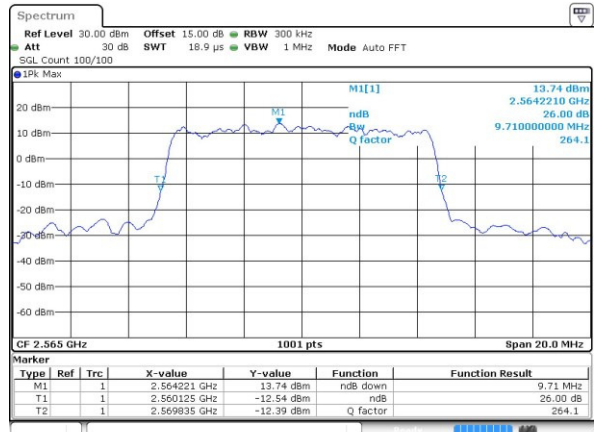

Highest Channel / 5MHz / 16QAM

Date: 25 APR 2017 15:51:52

LTE Band 7

Lowest Channel / 10MHz / QPSK

Date: 25 APR 2017 15:58:44

Lowest Channel / 10MHz / 16QAM

Date: 25 APR 2017 15:58:54

Middle Channel / 10MHz / QPSK

Date: 25 APR 2017 16:05:45

Middle Channel / 10MHz / 16QAM

Date: 25 APR 2017 16:05:55

Highest Channel / 10MHz / QPSK

Date: 25 APR 2017 16:08:11

Highest Channel / 10MHz / 16QAM

Date: 25 APR 2017 16:08:21

LTE Band 7