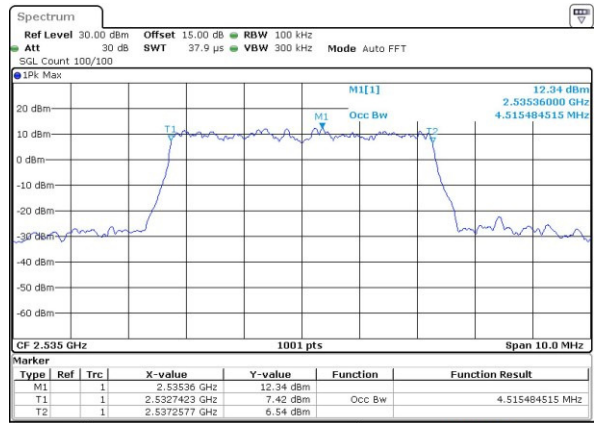

Middle Channel / 20MHz / 16QAM

Date: 13.APR.2017 21:02:08

Highest Channel / 20MHz / QPSK

Date: 13.APR.2017 21:04:34

Highest Channel / 20MHz / 16QAM

Date: 13.APR.2017 21:04:44

LTE Band 7

Lowest Channel / 5MHz / QPSK

Date: 25 APR 2017 15:41:54

Lowest Channel / 5MHz / 16QAM

Date: 25 APR 2017 15:42:04

Middle Channel / 5MHz / QPSK

Date: 25 APR 2017 15:48:55

Middle Channel / 5MHz / 16QAM

Date: 25 APR 2017 15:49:05

Highest Channel / 5MHz / QPSK

Date: 25 APR 2017 15:51:22

Highest Channel / 5MHz / 16QAM

Date: 25 APR 2017 15:51:32

LTE Band 7

Lowest Channel / 10MHz / QPSK

Date: 25 APR 2017 15:58:23

Lowest Channel / 10MHz / 16QAM

Date: 25 APR 2017 15:58:34