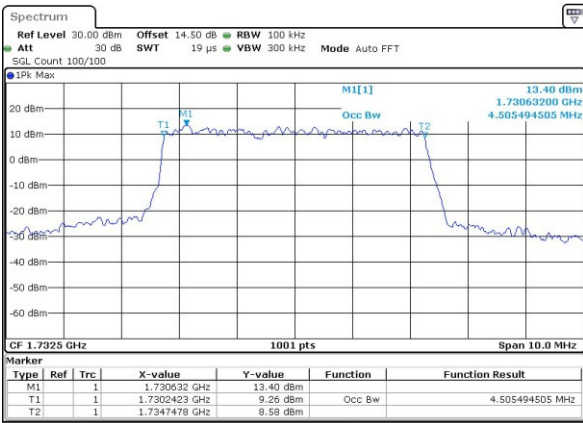

Highest Channel / 3MHz / 16QAM

Date: 13.APR.2017 19:56:16

LTE Band 4

Lowest Channel / 5MHz / QPSK

Date: 13.APR.2017 20:03:21

Lowest Channel / 5MHz / 16QAM

Date: 13.APR.2017 20:03:32

Middle Channel / 5MHz / QPSK

Date: 13.APR.2017 20:10:37

Middle Channel / 5MHz / 16QAM

Date: 13.APR.2017 20:10:47

Highest Channel / 5MHz / QPSK

Date: 13.APR.2017 20:13:12

Highest Channel / 5MHz / 16QAM

Date: 13.APR.2017 20:13:23

LTE Band 4