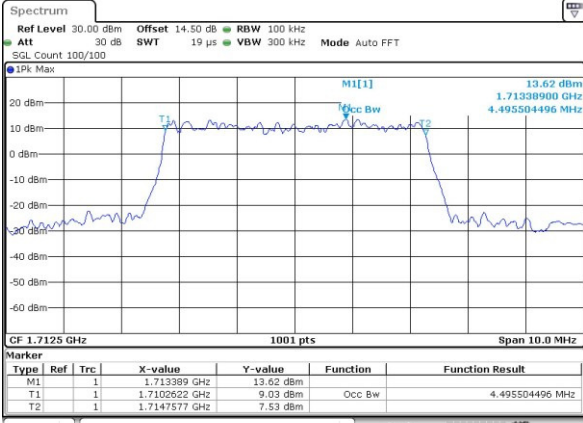

Highest Channel / 3MHz / 16QAM

Date: 13.APR.2017 19:56:16

LTE Band 4

Lowest Channel / 5MHz / QPSK

Date: 13.APR.2017 20:03:21

Lowest Channel / 5MHz / 16QAM

Date: 13.APR.2017 20:03:32

Middle Channel / 5MHz / QPSK

Date: 13.APR.2017 20:10:37

Middle Channel / 5MHz / 16QAM

Date: 13.APR.2017 20:10:47

Highest Channel / 5MHz / QPSK

Date: 13.APR.2017 20:13:12

Highest Channel / 5MHz / 16QAM

Date: 13.APR.2017 20:13:23

LTE Band 4