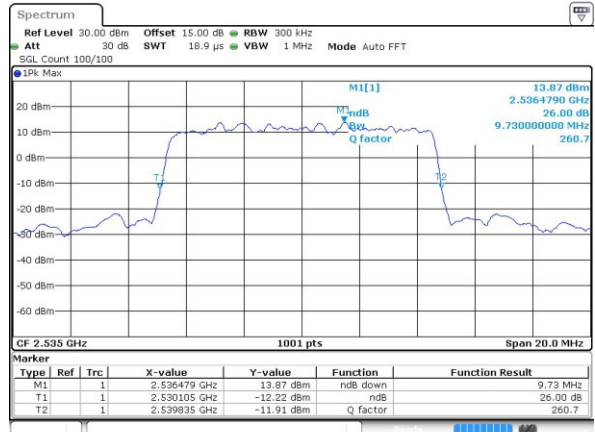

Highest Channel / 5MHz / 16QAM

Date: 25 APR 2017 15:51:52

LTE Band 7

Lowest Channel / 10MHz / QPSK

Date: 25 APR 2017 15:58:44

Lowest Channel / 10MHz / 16QAM

Date: 25 APR 2017 15:58:54

Middle Channel / 10MHz / QPSK

Date: 25 APR 2017 16:05:45

Middle Channel / 10MHz / 16QAM

Date: 25 APR 2017 16:05:55

Highest Channel / 10MHz / QPSK

Date: 25 APR 2017 16:08:11

Highest Channel / 10MHz / 16QAM

Date: 25 APR 2017 16:08:21

LTE Band 7