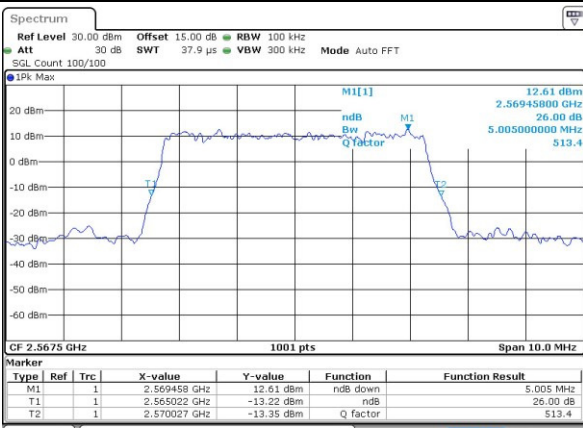

Lowest Channel / 5MHz / 16QAM

Date: 25 APR 2017 15:42:25

Middle Channel / 5MHz / QPSK

Date: 25 APR 2017 15:49:16

Middle Channel / 5MHz / 16QAM

Date: 25 APR 2017 15:49:26

Highest Channel / 5MHz / QPSK

Date: 25 APR 2017 15:51:42

Highest Channel / 5MHz / 16QAM

Date: 25 APR 2017 15:51:52

LTE Band 7

Lowest Channel / 10MHz / QPSK

Date: 25 APR 2017 15:58:44

Lowest Channel / 10MHz / 16QAM

Date: 25 APR 2017 15:58:54

Middle Channel / 10MHz / QPSK

Date: 25 APR 2017 16:05:45

Middle Channel / 10MHz / 16QAM

Date: 25 APR 2017 16:05:55

Highest Channel / 10MHz / QPSK

Date: 25 APR 2017 16:08:11

Highest Channel / 10MHz / 16QAM

Date: 25 APR 2017 16:08:21

LTE Band 7