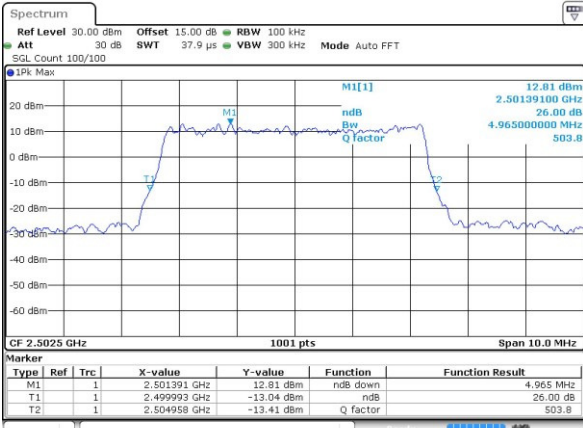

Date: 13.APR.2017 21:02:30

Highest Channel / 20MHz / QPSK

Date: 13.APR.2017 21:04:55

Highest Channel / 20MHz / 16QAM

Date: 13.APR.2017 21:05:05

LTE Band 7

Lowest Channel / 5MHz / QPSK

Date: 25 APR 2017 15:42:14