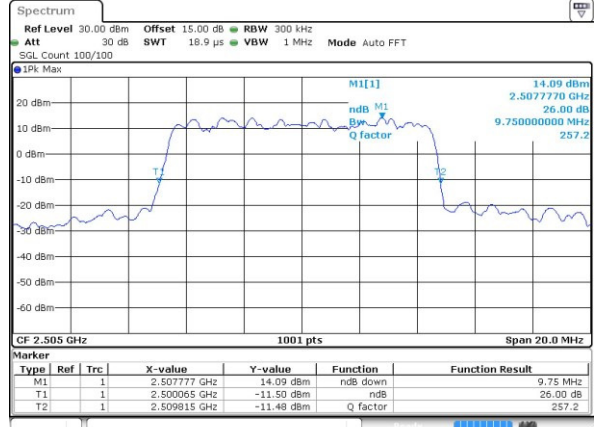

Highest Channel / 5MHz / 16QAM

Date: 25 APR 2017 15:51:52

LTE Band 7

Lowest Channel / 10MHz / QPSK

Date: 25 APR 2017 15:58:44

Lowest Channel / 10MHz / 16QAM

Date: 25 APR 2017 15:58:54

Middle Channel / 10MHz / QPSK

Date: 25 APR 2017 16:05:45

Middle Channel / 10MHz / 16QAM

Date: 25 APR 2017 16:05:55

Highest Channel / 10MHz / QPSK

Date: 25 APR 2017 16:08:11

Highest Channel / 10MHz / 16QAM

Date: 25 APR 2017 16:08:21

LTE Band 7