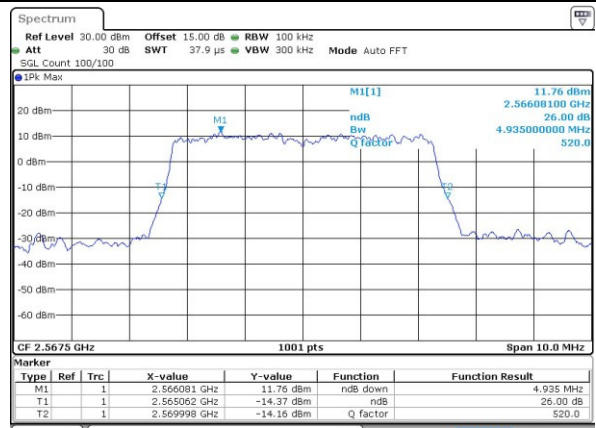

Lowest Channel / 5MHz / 16QAM

Date: 25 APR 2017 15:42:25

Middle Channel / 5MHz / QPSK

Date: 25 APR 2017 15:49:16

Middle Channel / 5MHz / 16QAM

Date: 25 APR 2017 15:49:26

Highest Channel / 5MHz / QPSK

Date: 25 APR 2017 15:51:42

Highest Channel / 5MHz / 16QAM

Date: 25 APR 2017 15:51:52

LTE Band 7

Lowest Channel / 10MHz / QPSK

Date: 25 APR 2017 15:58:44

Lowest Channel / 10MHz / 16QAM

Date: 25 APR 2017 15:58:54

Middle Channel / 10MHz / QPSK