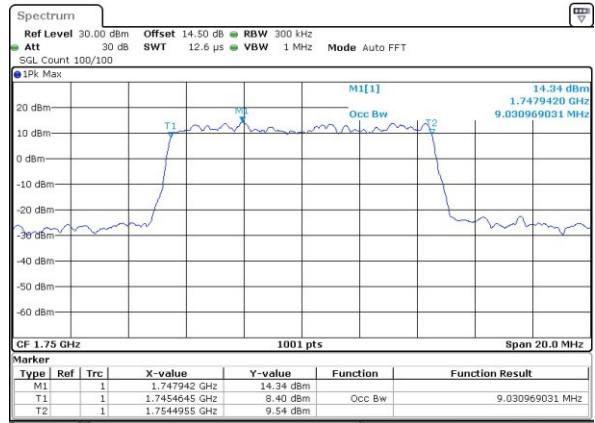

Date: 13.APR.2017 20:10:37

Middle Channel / 5MHz / 16QAM

Date: 13.APR.2017 20:10:47

Highest Channel / 5MHz / QPSK

Date: 13.APR.2017 20:13:12

Highest Channel / 5MHz / 16QAM

Date: 13.APR.2017 20:13:23

LTE Band 4

Lowest Channel / 10MHz / QPSK

Date: 13.APR.2017 20:20:29

Lowest Channel / 10MHz / 16QAM

Date: 13.APR.2017 20:20:39

Middle Channel / 10MHz / QPSK

Date: 13.APR.2017 20:27:44

Middle Channel / 10MHz / 16QAM

Date: 13.APR.2017 20:27:55

Highest Channel / 10MHz / QPSK

Date: 13.APR.2017 20:30:20

Highest Channel / 10MHz / 16QAM

Date: 13.APR.2017 20:30:31

LTE Band 4

Lowest Channel / 15MHz / QPSK

Date: 13.APR.2017 20:37:35

Lowest Channel / 15MHz / 16QAM