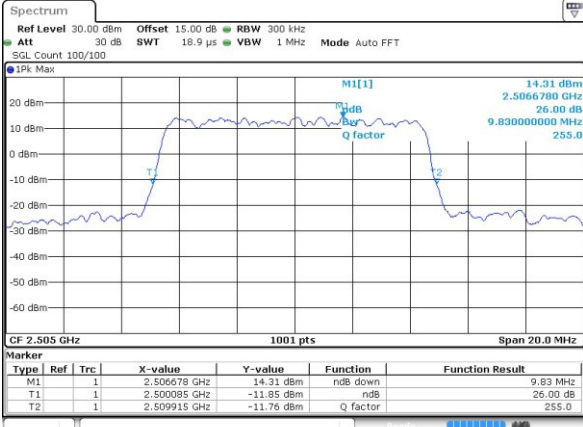

Highest Channel / 5MHz / 16QAM

Date: 25 APR 2017 15:51:52

LTE Band 7

Lowest Channel / 10MHz / QPSK

Date: 25 APR 2017 15:58:44

Lowest Channel / 10MHz / 16QAM

Date: 25 APR 2017 15:58:54

Middle Channel / 10MHz / QPSK

Date: 25 APR 2017 16:05:45

Middle Channel / 10MHz / 16QAM

Date: 25 APR 2017 16:05:55

Highest Channel / 10MHz / QPSK

Date: 25 APR 2017 16:08:11

Highest Channel / 10MHz / 16QAM

Date: 25 APR 2017 16:08:21

LTE Band 7