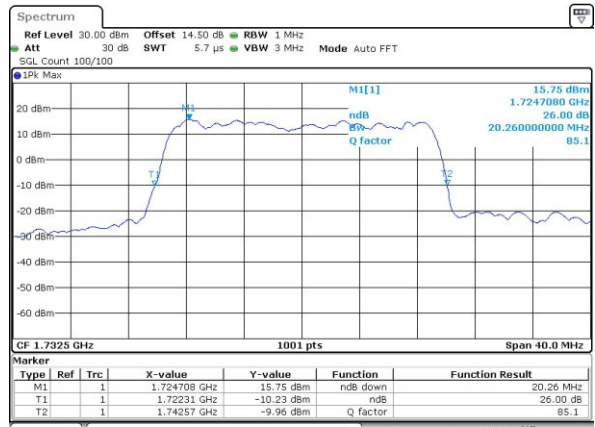

LTE Band 4

Lowest Channel / 20MHz / QPSK

Date: 13.APR.2017 20:55:03

Lowest Channel / 20MHz / 16QAM

Date: 13.APR.2017 20:55:14

Middle Channel / 20MHz / QPSK

Date: 13.APR.2017 21:02:19

Middle Channel / 20MHz / 16QAM

Date: 13.APR.2017 21:02:30

Highest Channel / 20MHz / QPSK

Date: 13.APR.2017 21:04:55

Highest Channel / 20MHz / 16QAM

Date: 13.APR.2017 21:05:05

LTE Band 7

Lowest Channel / 5MHz / QPSK

Date: 25 APR 2017 15:42:14