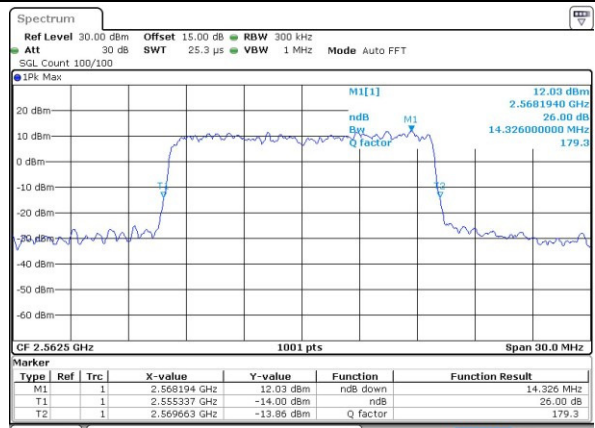

Lowest Channel / 15MHz / QPSK

Date: 25 APR 2017 16:15:12

Lowest Channel / 15MHz / 16QAM

Date: 25 APR 2017 16:15:22

Middle Channel / 15MHz / QPSK

Date: 25 APR 2017 16:22:13

Middle Channel / 15MHz / 16QAM

Date: 25 APR 2017 16:22:23

Highest Channel / 15MHz / QPSK

Date: 25 APR 2017 16:24:39

Highest Channel / 15MHz / 16QAM

Date: 25 APR 2017 16:24:49

LTE Band 7

Lowest Channel / 20MHz / QPSK

Date: 25 APR 2017 16:46:18

Lowest Channel / 20MHz / 16QAM