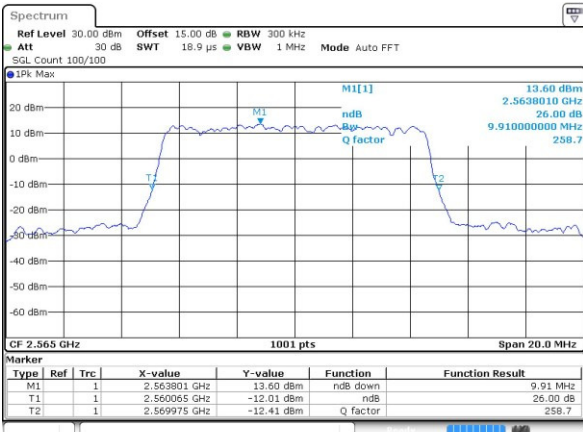

Highest Channel / 5MHz / 16QAM

Date: 25 APR 2017 15:51:52

LTE Band 7

Lowest Channel / 10MHz / QPSK

Date: 25 APR 2017 15:58:44

Lowest Channel / 10MHz / 16QAM

Date: 25 APR 2017 15:58:54

Middle Channel / 10MHz / QPSK

Date: 25 APR 2017 16:05:45

Middle Channel / 10MHz / 16QAM

Date: 25 APR 2017 16:05:55

Highest Channel / 10MHz / QPSK

Date: 25 APR 2017 16:08:11

Highest Channel / 10MHz / 16QAM

Date: 25 APR 2017 16:08:21

LTE Band 7