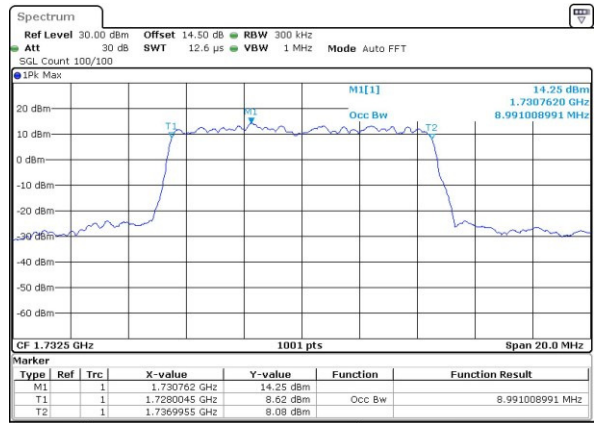

Date: 13.APR.2017 20:10:37

Middle Channel / 5MHz / 16QAM

Date: 13.APR.2017 20:10:47

Highest Channel / 5MHz / QPSK

Date: 13.APR.2017 20:13:12

Highest Channel / 5MHz / 16QAM

Date: 13.APR.2017 20:13:23

LTE Band 4

Lowest Channel / 10MHz / QPSK

Date: 13.APR.2017 20:20:29

Lowest Channel / 10MHz / 16QAM

Date: 13.APR.2017 20:20:39

Middle Channel / 10MHz / QPSK

Date: 13.APR.2017 20:27:44

Middle Channel / 10MHz / 16QAM

Date: 13.APR.2017 20:27:55

Highest Channel / 10MHz / QPSK

Date: 13.APR.2017 20:30:20

Highest Channel / 10MHz / 16QAM

Date: 13.APR.2017 20:30:31

LTE Band 4

Lowest Channel / 15MHz / QPSK

Date: 13.APR.2017 20:37:35

Lowest Channel / 15MHz / 16QAM