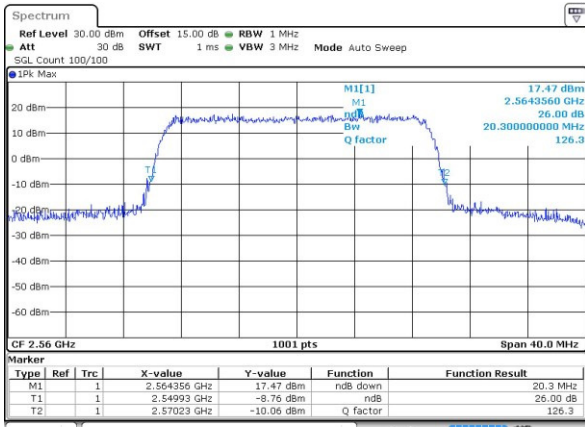

Date: 25 APR 2017 16:46:28

Middle Channel / 20MHz / QPSK

Date: 25 APR 2017 16:53:19

Middle Channel / 20MHz / 16QAM

Date: 25 APR 2017 16:53:29

Highest Channel / 20MHz / QPSK

Date: 25 APR 2017 16:55:45

Highest Channel / 20MHz / 16QAM

Date: 25 APR 2017 16:55:56

Occupied Bandwidth

Mode	LTE Band 4 : 99%OBW(MHz)											
	1.4MHz		3MHz		5MHz		10MHz		15MHz		20MHz	
Mod.	QPSK	16QAM	QPSK	16QAM	QPSK	16QAM	QPSK	16QAM	QPSK	16QAM	QPSK	16QAM
Lowest CH	1.09	1.10	2.71	2.73	4.50	4.53	9.07	8.97	13.49	13.46	18.26	18.42
Middle CH	1.10	1.09	2.72	2.73	4.51	4.52	9.03	8.99	13.46	13.49	18.30	18.50
Highest CH	1.09	1.09	2.72	2.72	4.52	4.50	9.03	9.03	13.43	13.43	18.38	18.42