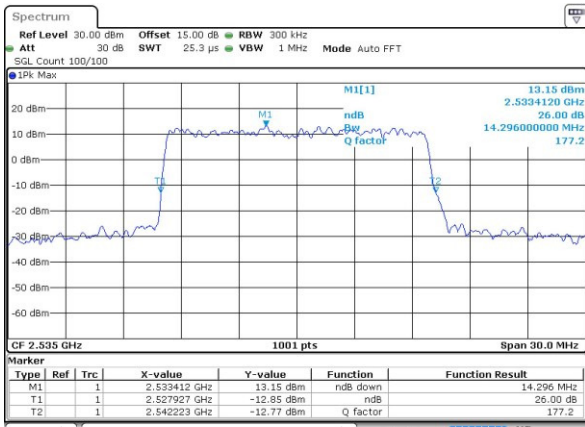

Date: 25 APR 2017 16:05:45

Middle Channel / 10MHz / 16QAM

Date: 25 APR 2017 16:05:55

Highest Channel / 10MHz / QPSK

Date: 25 APR 2017 16:08:11

Highest Channel / 10MHz / 16QAM

Date: 25 APR 2017 16:08:21

LTE Band 7

Lowest Channel / 15MHz / QPSK

Date: 25 APR 2017 16:15:12

Lowest Channel / 15MHz / 16QAM

Date: 25 APR 2017 16:15:22

Middle Channel / 15MHz / QPSK

Date: 25 APR 2017 16:22:13

Middle Channel / 15MHz / 16QAM

Date: 25 APR 2017 16:22:23

Highest Channel / 15MHz / QPSK

Date: 25 APR 2017 16:24:39

Highest Channel / 15MHz / 16QAM

Date: 25 APR 2017 16:24:49

LTE Band 7

Lowest Channel / 20MHz / QPSK

Date: 25 APR 2017 16:46:18

Lowest Channel / 20MHz / 16QAM