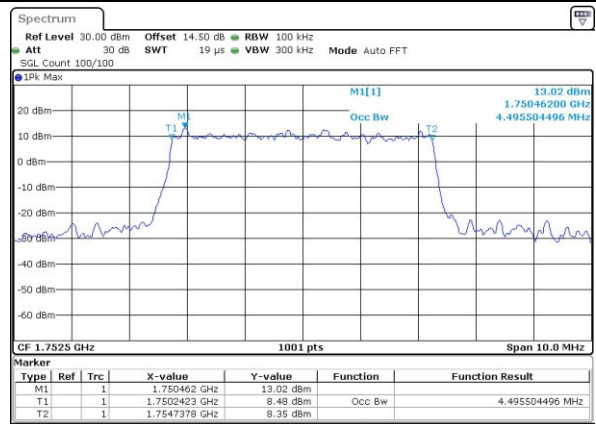

Highest Channel / 3MHz / 16QAM

Date: 13.APR.2017 19:56:16

LTE Band 4

Lowest Channel / 5MHz / QPSK

Date: 13.APR.2017 20:03:21

Lowest Channel / 5MHz / 16QAM

Date: 13.APR.2017 20:03:32

Middle Channel / 5MHz / QPSK

Date: 13.APR.2017 20:10:37

Middle Channel / 5MHz / 16QAM

Date: 13.APR.2017 20:10:47

Highest Channel / 5MHz / QPSK

Date: 13.APR.2017 20:13:12

Highest Channel / 5MHz / 16QAM

Date: 13.APR.2017 20:13:23

LTE Band 4