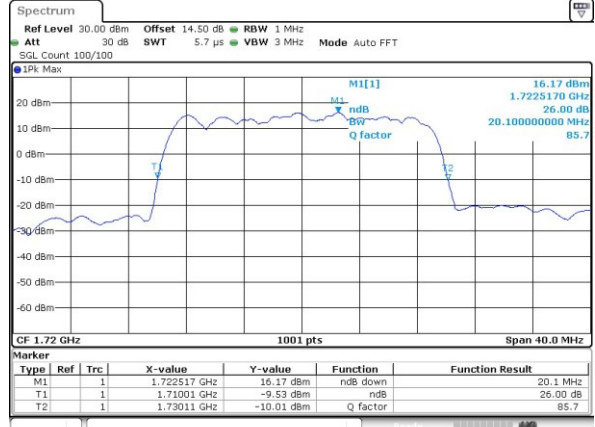

LTE Band 4

Lowest Channel / 20MHz / QPSK

Date: 13.APR.2017 20:55:03

Lowest Channel / 20MHz / 16QAM

Date: 13.APR.2017 20:55:14

Middle Channel / 20MHz / QPSK

Date: 13.APR.2017 21:02:19

Middle Channel / 20MHz / 16QAM

Date: 13.APR.2017 21:02:30

Highest Channel / 20MHz / QPSK

Date: 13.APR.2017 21:04:55

Highest Channel / 20MHz / 16QAM

Date: 13.APR.2017 21:05:05

LTE Band 7

Lowest Channel / 5MHz / QPSK

Date: 25 APR 2017 15:42:14