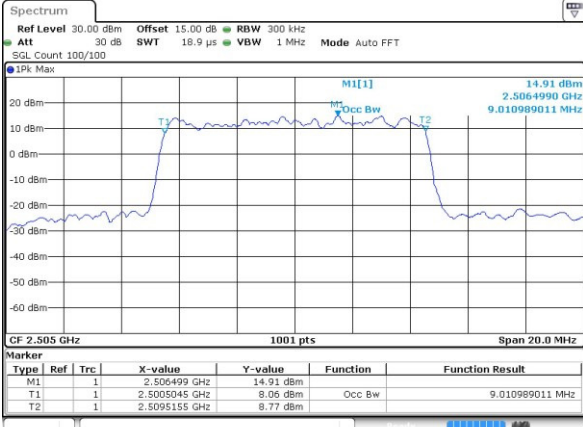

Date: 25 APR 2017 15:41:54

Lowest Channel / 5MHz / 16QAM

Date: 25 APR 2017 15:42:04

Middle Channel / 5MHz / QPSK

Date: 25 APR 2017 15:48:55

Middle Channel / 5MHz / 16QAM

Date: 25 APR 2017 15:49:05

Highest Channel / 5MHz / QPSK

Date: 25 APR 2017 15:51:22

Highest Channel / 5MHz / 16QAM

Date: 25 APR 2017 15:51:32

LTE Band 7

Lowest Channel / 10MHz / QPSK

Date: 25 APR 2017 15:58:23

Lowest Channel / 10MHz / 16QAM

Date: 25 APR 2017 15:58:34

Middle Channel / 10MHz / QPSK

Date: 25 APR 2017 18:05:25

Middle Channel / 10MHz / 16QAM

Date: 25 APR 2017 18:05:35

Highest Channel / 10MHz / QPSK

Date: 25 APR 2017 18:07:51

Highest Channel / 10MHz / 16QAM

Date: 25 APR 2017 18:08:01