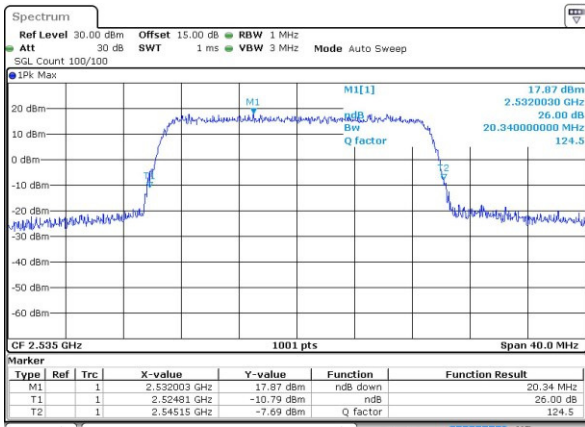

Middle Channel / 20MHz / QPSK

Date: 25 APR 2017 16:53:19