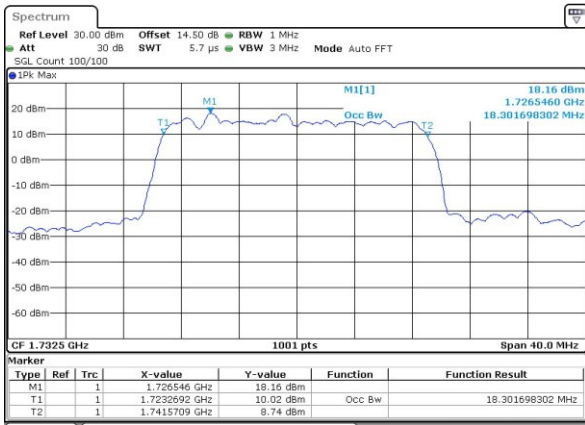

Date: 13.APR.2017 20:47:37

LTE Band 4

Lowest Channel / 20MHz / QPSK

Date: 13.APR.2017 20:54:42

Lowest Channel / 20MHz / 16QAM

Date: 13.APR.2017 20:54:53

Middle Channel / 20MHz / QPSK

Date: 13.APR.2017 21:01:08

Middle Channel / 20MHz / 16QAM

Date: 13.APR.2017 21:02:08

Highest Channel / 20MHz / QPSK

Date: 13.APR.2017 21:04:34

Highest Channel / 20MHz / 16QAM

Date: 13.APR.2017 21:04:44

LTE Band 7

Lowest Channel / 5MHz / QPSK