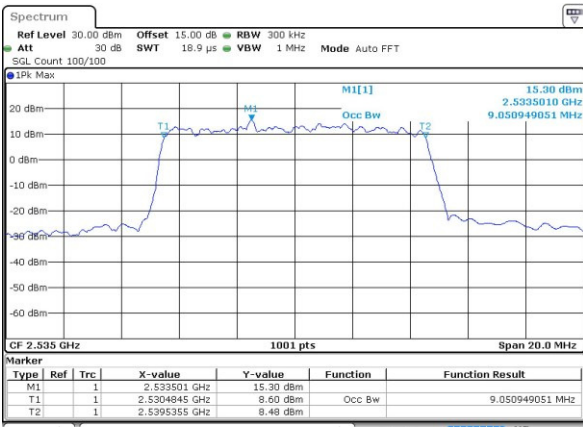

Middle Channel / 10MHz / QPSK

Date: 25 APR 2017 18:05:25