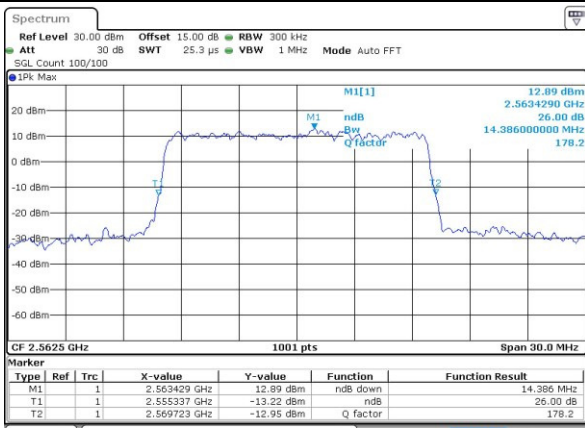

Lowest Channel / 15MHz / QPSK

Date: 25 APR 2017 16:15:12

Lowest Channel / 15MHz / 16QAM

Date: 25 APR 2017 16:15:22

Middle Channel / 15MHz / QPSK

Date: 25 APR 2017 16:22:13

Middle Channel / 15MHz / 16QAM

Date: 25 APR 2017 16:22:23

Highest Channel / 15MHz / QPSK

Date: 25 APR 2017 16:24:39

Highest Channel / 15MHz / 16QAM

Date: 25 APR 2017 16:24:49

LTE Band 7

Lowest Channel / 20MHz / QPSK

Date: 25 APR 2017 16:46:18

Lowest Channel / 20MHz / 16QAM