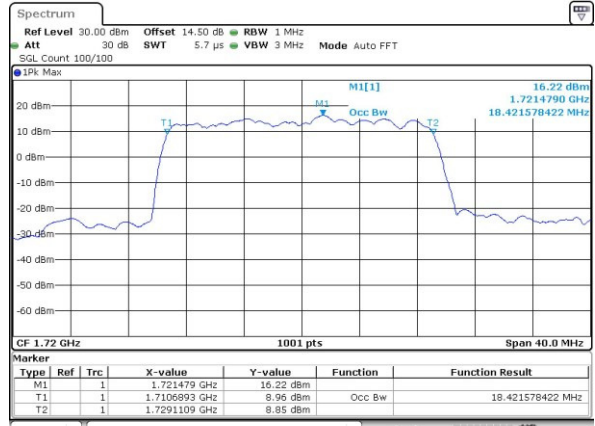

Date: 13.APR.2017 20:47:37

LTE Band 4

Lowest Channel / 20MHz / QPSK

Date: 13.APR.2017 20:54:42

Lowest Channel / 20MHz / 16QAM

Date: 13.APR.2017 20:54:53

Middle Channel / 20MHz / QPSK

Date: 13.APR.2017 21:01:08

Middle Channel / 20MHz / 16QAM

Date: 13.APR.2017 21:02:08

Highest Channel / 20MHz / QPSK

Date: 13.APR.2017 21:04:34

Highest Channel / 20MHz / 16QAM

Date: 13.APR.2017 21:04:44

LTE Band 7

Lowest Channel / 5MHz / QPSK