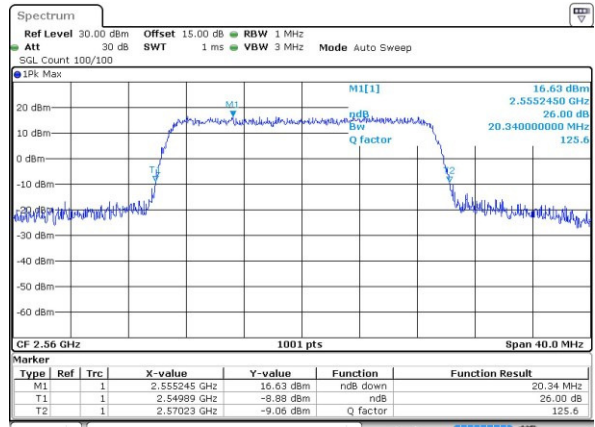

Highest Channel / 15MHz / QPSK

Date: 25 APR 2017 16:24:39

Highest Channel / 15MHz / 16QAM

Date: 25 APR 2017 16:24:49

LTE Band 7

Lowest Channel / 20MHz / QPSK

Date: 25 APR 2017 16:46:18

Lowest Channel / 20MHz / 16QAM

Date: 25 APR 2017 16:46:28

Middle Channel / 20MHz / QPSK

Date: 25 APR 2017 16:53:19

Middle Channel / 20MHz / 16QAM

Date: 25 APR 2017 16:53:29

Highest Channel / 20MHz / QPSK

Date: 25 APR 2017 16:55:45

Highest Channel / 20MHz / 16QAM

Date: 25 APR 2017 16:55:56

Occupied Bandwidth

Mode	LTE Band 4 : 99%OBW(MHz)											
	1.4MHz		3MHz		5MHz		10MHz		15MHz		20MHz	
Mod.	QPSK	16QAM	QPSK	16QAM	QPSK	16QAM	QPSK	16QAM	QPSK	16QAM	QPSK	16QAM
Lowest CH	1.09	1.10	2.71	2.73	4.50	4.53	9.07	8.97	13.49	13.46	18.26	18.42
Middle CH	1.10	1.09	2.72	2.73	4.51	4.52	9.03	8.99	13.46	13.49	18.30	18.50
Highest CH	1.09	1.09	2.72	2.72	4.52	4.50	9.03	9.03	13.43	13.43	18.38	18.42