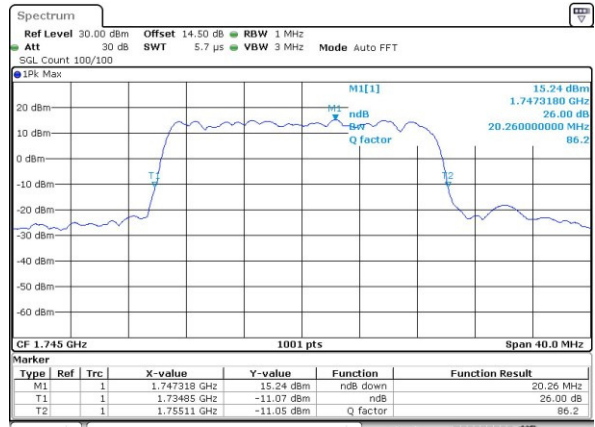

LTE Band 4

Lowest Channel / 20MHz / QPSK

Date: 13.APR.2017 20:55:03

Lowest Channel / 20MHz / 16QAM

Date: 13.APR.2017 20:55:14

Middle Channel / 20MHz / QPSK

Date: 13.APR.2017 21:02:19

Middle Channel / 20MHz / 16QAM

Date: 13.APR.2017 21:02:30

Highest Channel / 20MHz / QPSK

Date: 13.APR.2017 21:04:55

Highest Channel / 20MHz / 16QAM

Date: 13.APR.2017 21:05:05

LTE Band 7

Lowest Channel / 5MHz / QPSK

Date: 25 APR 2017 15:42:14