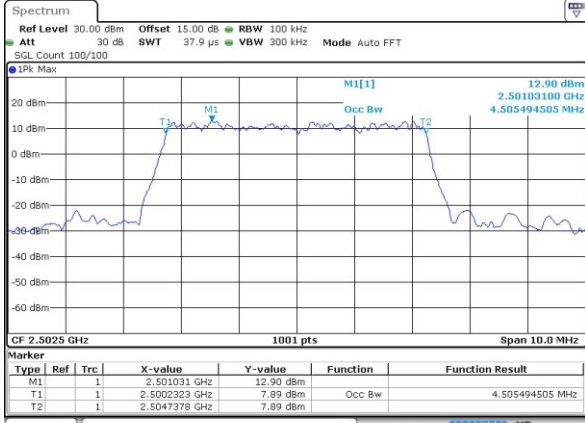

Date: 13.APR.2017 20:47:37

LTE Band 4

Lowest Channel / 20MHz / QPSK

Date: 13.APR.2017 20:54:42

Lowest Channel / 20MHz / 16QAM

Date: 13.APR.2017 20:54:53

Middle Channel / 20MHz / QPSK

Date: 13.APR.2017 21:01:08

Middle Channel / 20MHz / 16QAM

Date: 13.APR.2017 21:02:08

Highest Channel / 20MHz / QPSK

Date: 13.APR.2017 21:04:34

Highest Channel / 20MHz / 16QAM

Date: 13.APR.2017 21:04:44

LTE Band 7

Lowest Channel / 5MHz / QPSK

Date: 25 APR 2017 15:41:54

Lowest Channel / 5MHz / 16QAM

Date: 25 APR 2017 15:42:04

Middle Channel / 5MHz / QPSK

Date: 25 APR 2017 15:48:55

Middle Channel / 5MHz / 16QAM

Date: 25 APR 2017 15:49:05

Highest Channel / 5MHz / QPSK

Date: 25 APR 2017 15:51:22

Highest Channel / 5MHz / 16QAM

Date: 25 APR 2017 15:51:32

LTE Band 7

Lowest Channel / 10MHz / QPSK

Date: 25 APR 2017 15:58:23

Lowest Channel / 10MHz / 16QAM

Date: 25 APR 2017 15:58:34