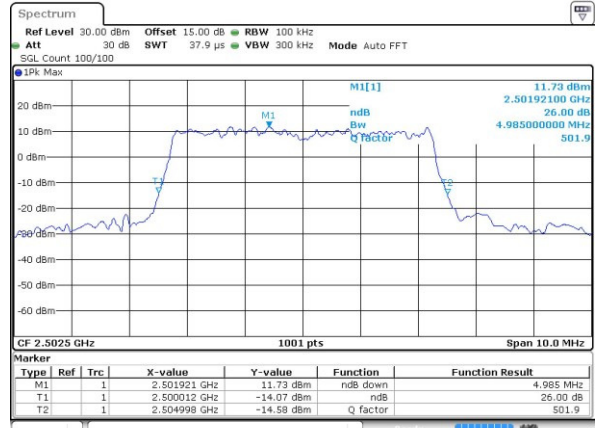

Lowest Channel / 5MHz / 16QAM

Date: 25 APR 2017 15:42:25