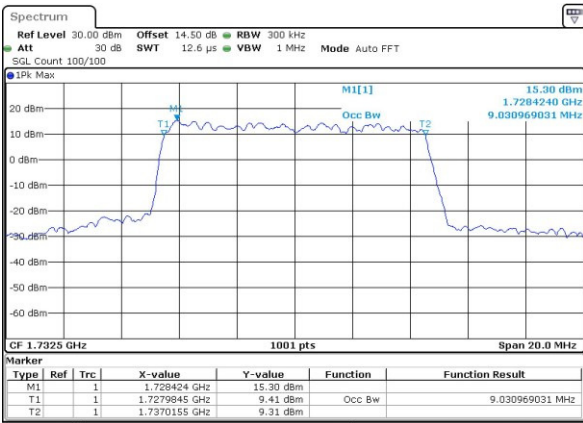

Date: 13.APR.2017 20:10:37

Middle Channel / 5MHz / 16QAM

Date: 13.APR.2017 20:10:47

Highest Channel / 5MHz / QPSK

Date: 13.APR.2017 20:13:12

Highest Channel / 5MHz / 16QAM

Date: 13.APR.2017 20:13:23

LTE Band 4

Lowest Channel / 10MHz / QPSK

Date: 13.APR.2017 20:20:29

Lowest Channel / 10MHz / 16QAM

Date: 13.APR.2017 20:20:39

Middle Channel / 10MHz / QPSK

Date: 13.APR.2017 20:27:44

Middle Channel / 10MHz / 16QAM

Date: 13.APR.2017 20:27:55

Highest Channel / 10MHz / QPSK

Date: 13.APR.2017 20:30:20

Highest Channel / 10MHz / 16QAM

Date: 13.APR.2017 20:30:31

LTE Band 4

Lowest Channel / 15MHz / QPSK

Date: 13.APR.2017 20:37:35

Lowest Channel / 15MHz / 16QAM