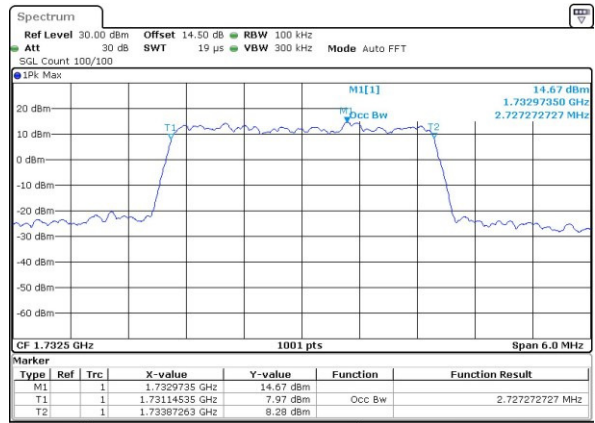

Date: 13.APR.2017 19:36:34

Highest Channel / 1.4MHz / QPSK

Date: 13.APR.2017 19:38:58

Highest Channel / 1.4MHz / 16QAM

Date: 13.APR.2017 19:39:09

LTE Band 4

Lowest Channel / 3MHz / QPSK

Date: 13.APR.2017 19:46:14

Lowest Channel / 3MHz / 16QAM

Date: 13.APR.2017 19:46:25

Middle Channel / 3MHz / QPSK

Date: 13.APR.2017 19:53:00

Middle Channel / 3MHz / 16QAM

Date: 13.APR.2017 19:53:41

Highest Channel / 3MHz / QPSK

Date: 13.APR.2017 19:56:06

Highest Channel / 3MHz / 16QAM

Date: 13.APR.2017 19:56:16

LTE Band 4

Lowest Channel / 5MHz / QPSK

Date: 13.APR.2017 20:03:21

Lowest Channel / 5MHz / 16QAM

Date: 13.APR.2017 20:03:32

Middle Channel / 5MHz / QPSK