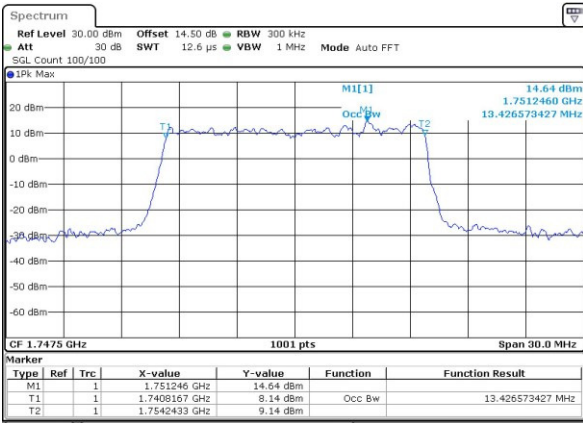

Highest Channel / 10MHz / QPSK

Date: 13.APR.2017 20:30:20

Highest Channel / 10MHz / 16QAM

Date: 13.APR.2017 20:30:31

LTE Band 4

Lowest Channel / 15MHz / QPSK

Date: 13.APR.2017 20:37:35

Lowest Channel / 15MHz / 16QAM

Date: 13.APR.2017 20:37:46

Middle Channel / 15MHz / QPSK

Date: 13.APR.2017 20:44:51

Middle Channel / 15MHz / 16QAM

Date: 13.APR.2017 20:45:02

Highest Channel / 15MHz / QPSK

Date: 13.APR.2017 20:47:27

Highest Channel / 15MHz / 16QAM

Date: 13.APR.2017 20:47:37

LTE Band 4

Lowest Channel / 20MHz / QPSK

Date: 13.APR.2017 20:54:42

Lowest Channel / 20MHz / 16QAM

Date: 13.APR.2017 20:54:53

Middle Channel / 20MHz / QPSK

Date: 13.APR.2017 21:01:08