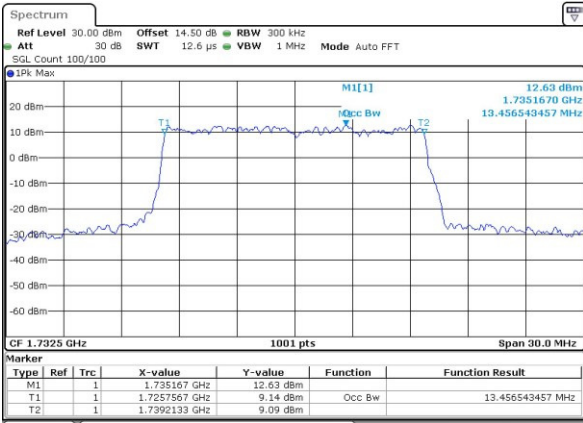

Middle Channel / 15MHz / QPSK

Date: 13.APR.2017 20:44:51