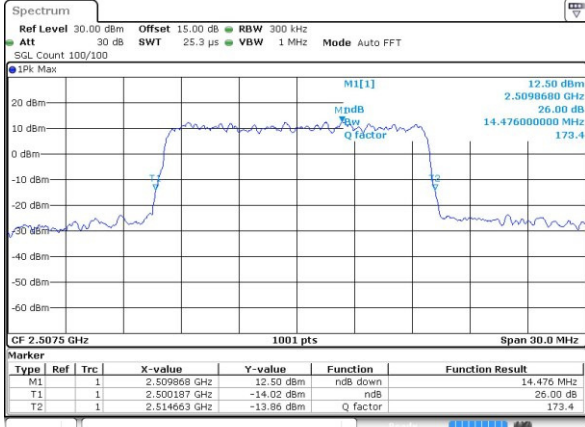

LTE Band 7

Lowest Channel / 15MHz / QPSK

Date: 25 APR 2017 16:15:12