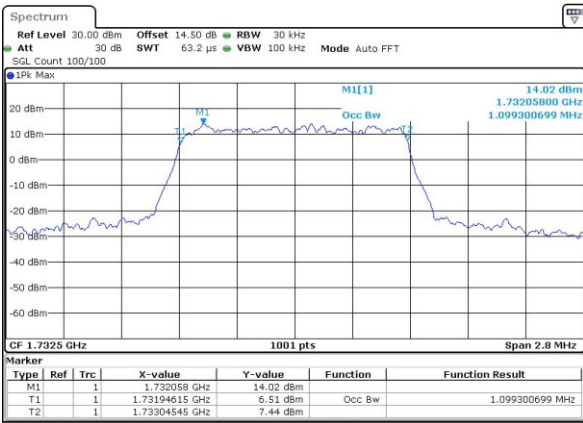

Mode	LTE Band 7 : 99%OBW(MHz)											
	1.4MHz		3MHz		5MHz		10MHz		15MHz		20MHz	
Mod.	QPSK	16QAM	QPSK	16QAM	QPSK	16QAM	QPSK	16QAM	QPSK	16QAM	QPSK	16QAM
Lowest CH	-	-	-	-	4.51	4.50	9.01	9.05	13.49	13.43	18.38	18.34
Middle CH	-	-	-	-	4.51	4.52	9.05	9.05	13.37	13.46	18.42	18.38
Highest CH	-	-	-	-	4.50	4.50	9.07	9.01	13.46	13.49	18.38	18.42

LTE Band 4

Lowest Channel / 1.4MHz / QPSK

Date: 13.APR.2017 19:29:07

Lowest Channel / 1.4MHz / 16QAM

Date: 13.APR.2017 19:29:18

Middle Channel / 1.4MHz / QPSK

Date: 13.APR.2017 19:36:23

Middle Channel / 1.4MHz / 16QAM

Date: 13.APR.2017 19:36:34

Highest Channel / 1.4MHz / QPSK

Date: 13.APR.2017 19:38:58

Highest Channel / 1.4MHz / 16QAM

Date: 13.APR.2017 19:39:09

LTE Band 4

Lowest Channel / 3MHz / QPSK

Date: 13.APR.2017 19:46:14