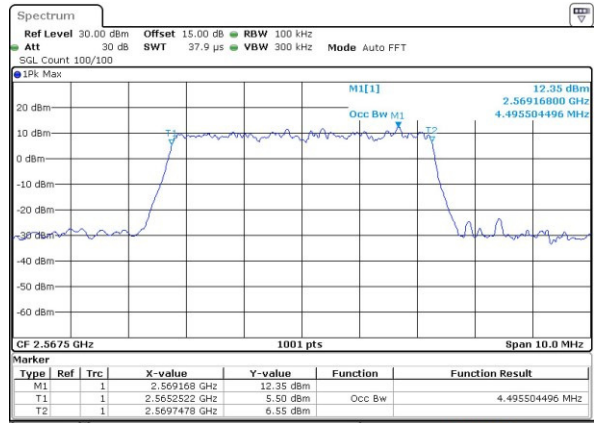

Middle Channel / 20MHz / 16QAM

Date: 13.APR.2017 21:02:08

Highest Channel / 20MHz / QPSK

Date: 13.APR.2017 21:04:34

Highest Channel / 20MHz / 16QAM

Date: 13.APR.2017 21:04:44

LTE Band 7

Lowest Channel / 5MHz / QPSK

Date: 25 APR 2017 15:41:54

Lowest Channel / 5MHz / 16QAM

Date: 25 APR 2017 15:42:04

Middle Channel / 5MHz / QPSK

Date: 25 APR 2017 15:48:55

Middle Channel / 5MHz / 16QAM

Date: 25 APR 2017 15:49:05

Highest Channel / 5MHz / QPSK

Date: 25 APR 2017 15:51:22

Highest Channel / 5MHz / 16QAM

Date: 25 APR 2017 15:51:32

LTE Band 7

Lowest Channel / 10MHz / QPSK

Date: 25 APR 2017 15:58:23

Lowest Channel / 10MHz / 16QAM

Date: 25 APR 2017 15:58:34