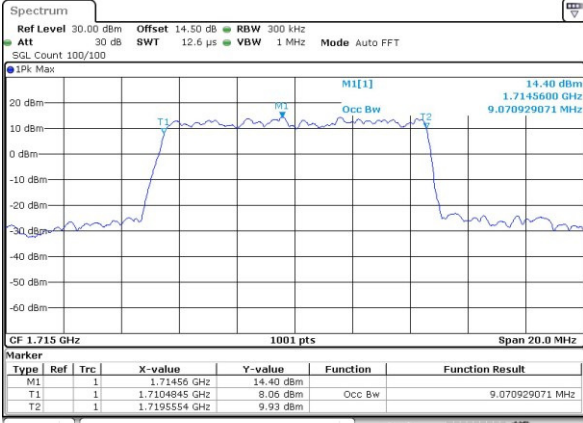

Highest Channel / 3MHz / 16QAM

Date: 13.APR.2017 19:56:16

LTE Band 4

Lowest Channel / 5MHz / QPSK

Date: 13.APR.2017 20:03:21

Lowest Channel / 5MHz / 16QAM

Date: 13.APR.2017 20:03:32

Middle Channel / 5MHz / QPSK

Date: 13.APR.2017 20:10:37

Middle Channel / 5MHz / 16QAM

Date: 13.APR.2017 20:10:47

Highest Channel / 5MHz / QPSK

Date: 13.APR.2017 20:13:12

Highest Channel / 5MHz / 16QAM

Date: 13.APR.2017 20:13:23

LTE Band 4

Lowest Channel / 10MHz / QPSK

Date: 13.APR.2017 20:20:29

Lowest Channel / 10MHz / 16QAM

Date: 13.APR.2017 20:20:39

Middle Channel / 10MHz / QPSK

Date: 13.APR.2017 20:27:44

Middle Channel / 10MHz / 16QAM

Date: 13.APR.2017 20:27:55