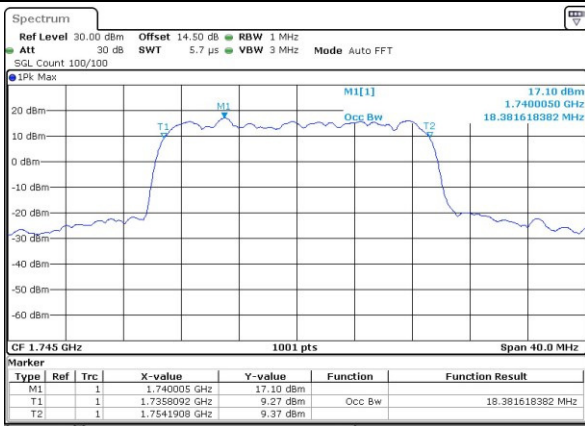

Date: 13.APR.2017 20:47:37

LTE Band 4

Lowest Channel / 20MHz / QPSK

Date: 13.APR.2017 20:54:42

Lowest Channel / 20MHz / 16QAM

Date: 13.APR.2017 20:54:53

Middle Channel / 20MHz / QPSK

Date: 13.APR.2017 21:01:08

Middle Channel / 20MHz / 16QAM

Date: 13.APR.2017 21:02:08

Highest Channel / 20MHz / QPSK

Date: 13.APR.2017 21:04:34

Highest Channel / 20MHz / 16QAM

Date: 13.APR.2017 21:04:44

LTE Band 7

Lowest Channel / 5MHz / QPSK