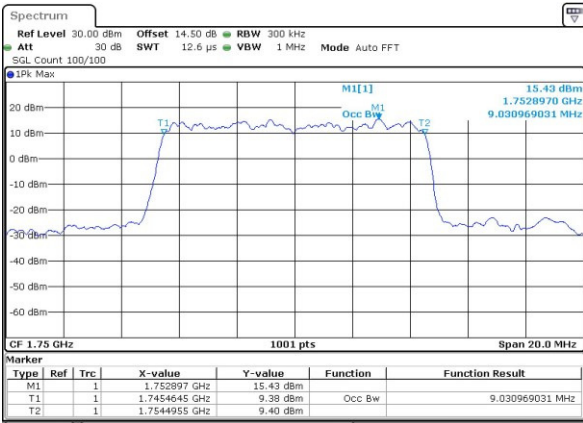

Date: 13.APR.2017 20:10:37

Middle Channel / 5MHz / 16QAM

Date: 13.APR.2017 20:10:47

Highest Channel / 5MHz / QPSK

Date: 13.APR.2017 20:13:12

Highest Channel / 5MHz / 16QAM

Date: 13.APR.2017 20:13:23

LTE Band 4

Lowest Channel / 10MHz / QPSK

Date: 13.APR.2017 20:20:29

Lowest Channel / 10MHz / 16QAM

Date: 13.APR.2017 20:20:39

Middle Channel / 10MHz / QPSK

Date: 13.APR.2017 20:27:44

Middle Channel / 10MHz / 16QAM

Date: 13.APR.2017 20:27:55

Highest Channel / 10MHz / QPSK

Date: 13.APR.2017 20:30:20

Highest Channel / 10MHz / 16QAM

Date: 13.APR.2017 20:30:31

LTE Band 4

Lowest Channel / 15MHz / QPSK

Date: 13.APR.2017 20:37:35

Lowest Channel / 15MHz / 16QAM