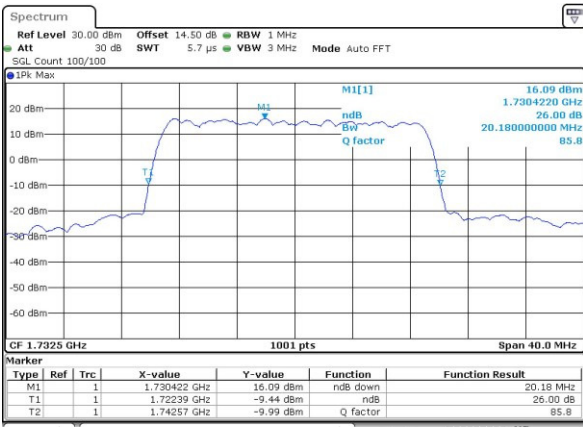

LTE Band 4

Lowest Channel / 20MHz / QPSK

Date: 13.APR.2017 20:55:03

Lowest Channel / 20MHz / 16QAM

Date: 13.APR.2017 20:55:14

Middle Channel / 20MHz / QPSK

Date: 13.APR.2017 21:02:19

Middle Channel / 20MHz / 16QAM

Date: 13.APR.2017 21:02:30

Highest Channel / 20MHz / QPSK

Date: 13.APR.2017 21:04:55

Highest Channel / 20MHz / 16QAM

Date: 13.APR.2017 21:05:05

LTE Band 7

Lowest Channel / 5MHz / QPSK

Date: 25 APR 2017 15:42:14