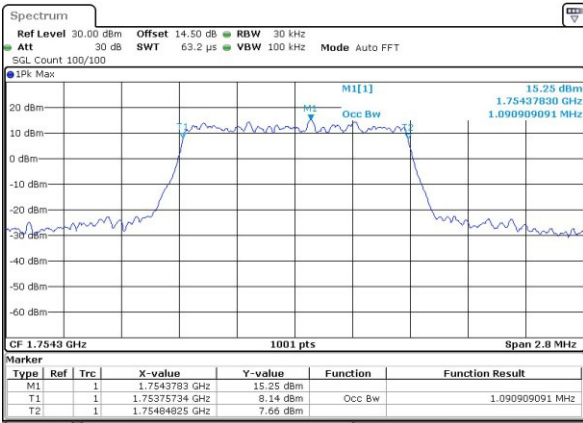

Mode	LTE Band 7 : 99%OBW(MHz)											
	1.4MHz		3MHz		5MHz		10MHz		15MHz		20MHz	
Mod.	QPSK	16QAM	QPSK	16QAM	QPSK	16QAM	QPSK	16QAM	QPSK	16QAM	QPSK	16QAM
Lowest CH	-	-	-	-	4.51	4.50	9.01	9.05	13.49	13.43	18.38	18.34
Middle CH	-	-	-	-	4.51	4.52	9.05	9.05	13.37	13.46	18.42	18.38
Highest CH	-	-	-	-	4.50	4.50	9.07	9.01	13.46	13.49	18.38	18.42

LTE Band 4

Lowest Channel / 1.4MHz / QPSK

Date: 13.APR.2017 19:29:07

Lowest Channel / 1.4MHz / 16QAM

Date: 13.APR.2017 19:29:18

Middle Channel / 1.4MHz / QPSK

Date: 13.APR.2017 19:36:23

Middle Channel / 1.4MHz / 16QAM

Date: 13.APR.2017 19:36:34

Highest Channel / 1.4MHz / QPSK

Date: 13.APR.2017 19:38:58

Highest Channel / 1.4MHz / 16QAM

Date: 13.APR.2017 19:39:09

LTE Band 4

Lowest Channel / 3MHz / QPSK

Date: 13.APR.2017 19:46:14