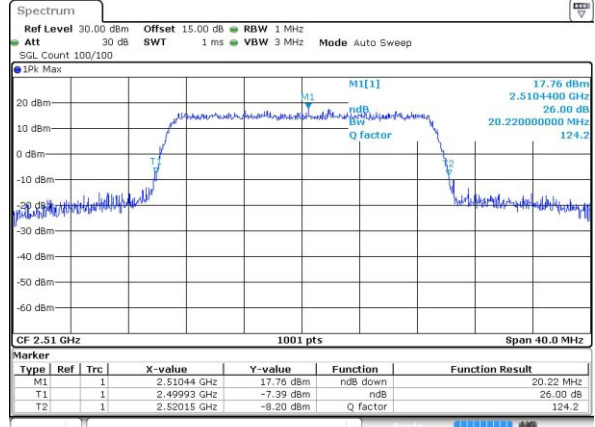

Highest Channel / 15MHz / QPSK

Date: 25 APR 2017 16:24:39

Highest Channel / 15MHz / 16QAM

Date: 25 APR 2017 16:24:49

LTE Band 7

Lowest Channel / 20MHz / QPSK

Date: 25 APR 2017 16:46:18

Lowest Channel / 20MHz / 16QAM