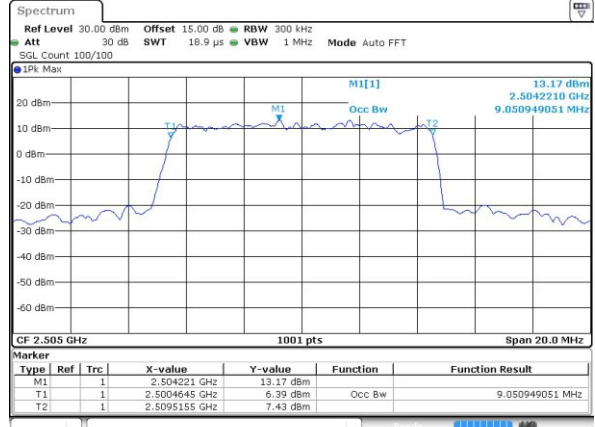

Date: 25 APR 2017 15:41:54

Lowest Channel / 5MHz / 16QAM

Date: 25 APR 2017 15:42:04

Middle Channel / 5MHz / QPSK

Date: 25 APR 2017 15:48:55

Middle Channel / 5MHz / 16QAM

Date: 25 APR 2017 15:49:05

Highest Channel / 5MHz / QPSK

Date: 25 APR 2017 15:51:22

Highest Channel / 5MHz / 16QAM

Date: 25 APR 2017 15:51:32

LTE Band 7

Lowest Channel / 10MHz / QPSK

Date: 25 APR 2017 15:58:23

Lowest Channel / 10MHz / 16QAM

Date: 25 APR 2017 15:58:34

Middle Channel / 10MHz / QPSK

Date: 25 APR 2017 18:05:25

Middle Channel / 10MHz / 16QAM

Date: 25 APR 2017 18:05:35

Highest Channel / 10MHz / QPSK

Date: 25 APR 2017 18:07:51

Highest Channel / 10MHz / 16QAM

Date: 25 APR 2017 18:08:01