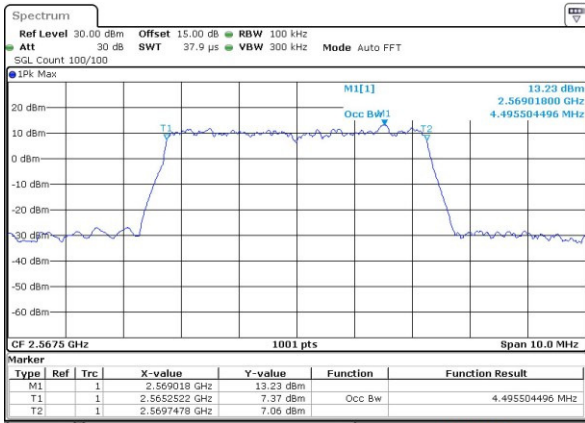

Middle Channel / 20MHz / 16QAM

Date: 13.APR.2017 21:02:08

Highest Channel / 20MHz / QPSK

Date: 13.APR.2017 21:04:34

Highest Channel / 20MHz / 16QAM

Date: 13.APR.2017 21:04:44

LTE Band 7

Lowest Channel / 5MHz / QPSK

Date: 25 APR 2017 15:41:54

Lowest Channel / 5MHz / 16QAM

Date: 25 APR 2017 15:42:04

Middle Channel / 5MHz / QPSK

Date: 25 APR 2017 15:48:55

Middle Channel / 5MHz / 16QAM

Date: 25 APR 2017 15:49:05

Highest Channel / 5MHz / QPSK

Date: 25 APR 2017 15:51:22

Highest Channel / 5MHz / 16QAM

Date: 25 APR 2017 15:51:32

LTE Band 7

Lowest Channel / 10MHz / QPSK

Date: 25 APR 2017 15:58:23

Lowest Channel / 10MHz / 16QAM

Date: 25 APR 2017 15:58:34