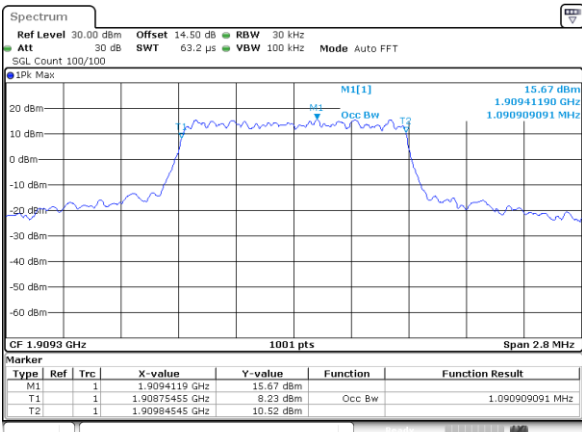

Mode	LTE Band 7 : 99%OBW(MHz)											
	1.4MHz		3MHz		5MHz		10MHz		15MHz		20MHz	
Mod.	QPSK	16QAM	QPSK	16QAM	QPSK	16QAM	QPSK	16QAM	QPSK	16QAM	QPSK	16QAM
Lowest CH	-	-	-	-	4.49	4.52	9.03	8.97	13.43	13.37	18.18	18.50
Middle CH	-	-	-	-	4.51	4.51	9.01	9.01	13.46	13.46	18.58	18.50
Highest CH	-	-	-	-	4.51	4.49	9.07	9.03	13.55	13.46	18.58	18.46

LTE Band 2

Lowest Channel / 1.4MHz / QPSK

Date: 18.AUG.2017 06:54:17

Lowest Channel / 1.4MHz / 16QAM

Date: 18.AUG.2017 06:54:27

Middle Channel / 1.4MHz / QPSK

Date: 18.AUG.2017 07:01:29

Middle Channel / 1.4MHz / 16QAM

Date: 18.AUG.2017 07:01:36

Highest Channel / 1.4MHz / QPSK

Date: 18.AUG.2017 07:03:58

Highest Channel / 1.4MHz / 16QAM

Date: 18.AUG.2017 07:04:08

LTE Band 2

Lowest Channel / 3MHz / QPSK

Date: 18.AUG.2017 07:11:09