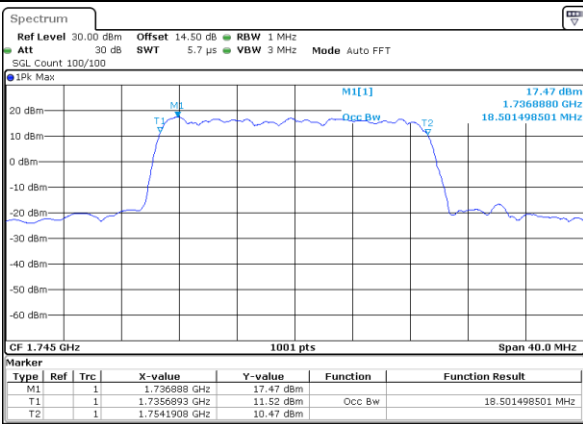

Date: 17\_AUG.2017 13:07:09

LTE Band 4

Lowest Channel / 20MHz / QPSK

Date: 17\_AUG.2017 13:14:06

Lowest Channel / 20MHz / 16QAM

Date: 17\_AUG.2017 13:14:16

Middle Channel / 20MHz / QPSK

Date: 17\_AUG.2017 13:21:12

Middle Channel / 20MHz / 16QAM

Date: 17\_AUG.2017 13:21:23

Highest Channel / 20MHz / QPSK

Date: 17\_AUG.2017 13:23:43

Highest Channel / 20MHz / 16QAM

Date: 17\_AUG.2017 13:23:54

LTE Band 7

Lowest Channel / 5MHz / QPSK