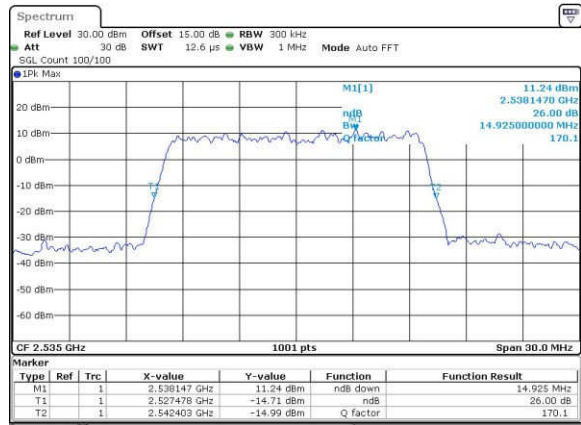

Middle Channel / 15MHz / 16QAM

Date: 18_AUG_2017 11:41:57