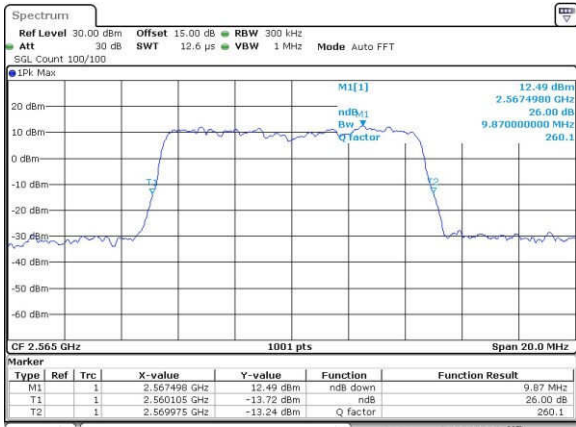

Date: 18\_AUG\_2017 11:10:45

LTE Band 7

Lowest Channel / 10MHz / QPSK

Date: 18\_AUG\_2017 11:17:47

Lowest Channel / 10MHz / 16QAM

Date: 18\_AUG\_2017 11:17:57

Middle Channel / 10MHz / QPSK

Date: 18\_AUG\_2017 11:24:56

Middle Channel / 10MHz / 16QAM

Date: 18\_AUG\_2017 11:25:06

Highest Channel / 10MHz / QPSK

Date: 18\_AUG\_2017 11:27:26

Highest Channel / 10MHz / 16QAM

Date: 18\_AUG\_2017 11:27:36

LTE Band 7

Lowest Channel / 15MHz / QPSK