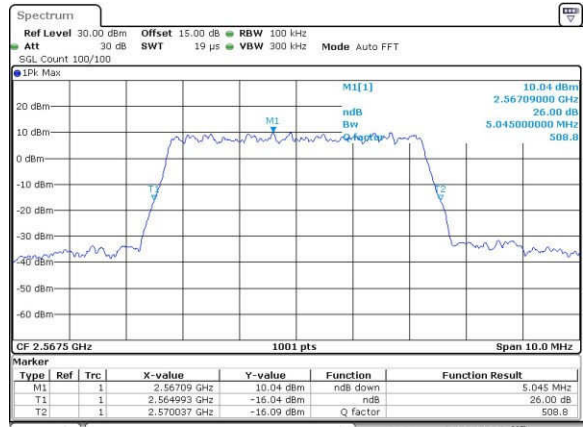

Date: 18\_AUG\_2017 11:10:45

LTE Band 7

Lowest Channel / 10MHz / QPSK

Date: 18\_AUG\_2017 11:17:47

Lowest Channel / 10MHz / 16QAM

Date: 18\_AUG\_2017 11:17:57

Middle Channel / 10MHz / QPSK

Date: 18\_AUG\_2017 11:24:56