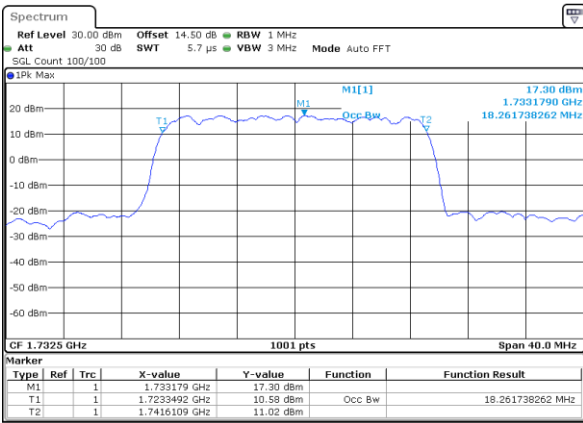

Date: 17\_AUG.2017 13:07:09

LTE Band 4

Lowest Channel / 20MHz / QPSK

Date: 17\_AUG.2017 13:14:06

Lowest Channel / 20MHz / 16QAM

Date: 17\_AUG.2017 13:14:16

Middle Channel / 20MHz / QPSK

Date: 17\_AUG.2017 13:21:12

Middle Channel / 20MHz / 16QAM

Date: 17\_AUG.2017 13:21:23

Highest Channel / 20MHz / QPSK

Date: 17\_AUG.2017 13:23:43

Highest Channel / 20MHz / 16QAM

Date: 17\_AUG.2017 13:23:54

LTE Band 7

Lowest Channel / 5MHz / QPSK