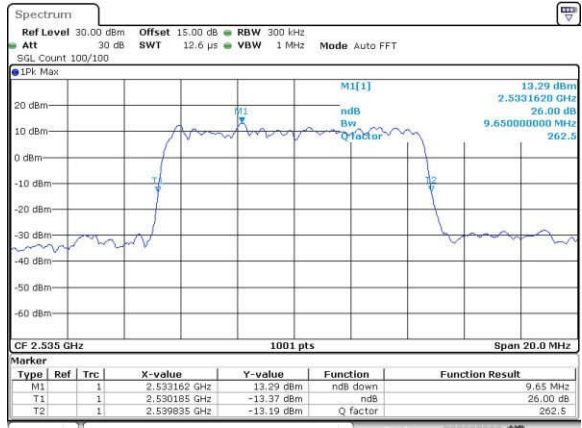

Date: 18\_AUG\_2017 11:10:45

LTE Band 7

Lowest Channel / 10MHz / QPSK

Date: 18\_AUG\_2017 11:17:47

Lowest Channel / 10MHz / 16QAM

Date: 18\_AUG\_2017 11:17:57

Middle Channel / 10MHz / QPSK

Date: 18\_AUG\_2017 11:24:56

Middle Channel / 10MHz / 16QAM

Date: 18\_AUG\_2017 11:25:06

Highest Channel / 10MHz / QPSK

Date: 18\_AUG\_2017 11:27:26

Highest Channel / 10MHz / 16QAM

Date: 18\_AUG\_2017 11:27:36

LTE Band 7

Lowest Channel / 15MHz / QPSK