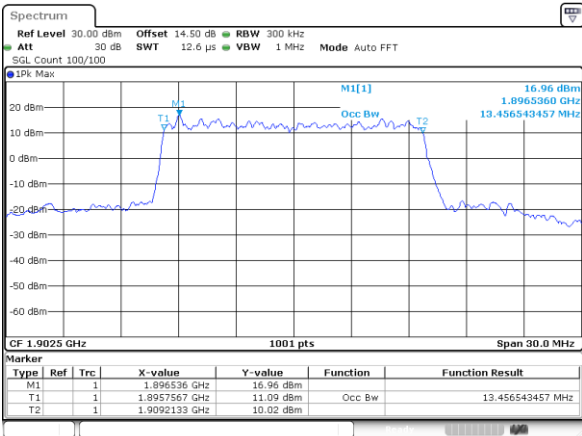

Highest Channel / 10MHz / QPSK

Date: 18.AUG.2017 07:54:39

Highest Channel / 10MHz / 16QAM

Date: 18.AUG.2017 07:54:49

LTE Band 2

Lowest Channel / 15MHz / QPSK

Date: 18.AUG.2017 08:01:49

Lowest Channel / 15MHz / 16QAM

Date: 18.AUG.2017 08:01:59

Middle Channel / 15MHz / QPSK

Date: 18.AUG.2017 08:09:00

Middle Channel / 15MHz / 16QAM

Date: 18.AUG.2017 08:09:10

Highest Channel / 15MHz / QPSK

Date: 18.AUG.2017 08:11:33

Highest Channel / 15MHz / 16QAM

Date: 18.AUG.2017 08:11:43

LTE Band 2

Lowest Channel / 20MHz / QPSK

Date: 18.AUG.2017 08:18:43

Lowest Channel / 20MHz / 16QAM

Date: 18.AUG.2017 08:18:54

Middle Channel / 20MHz / QPSK

Date: 18.AUG.2017 08:25:54