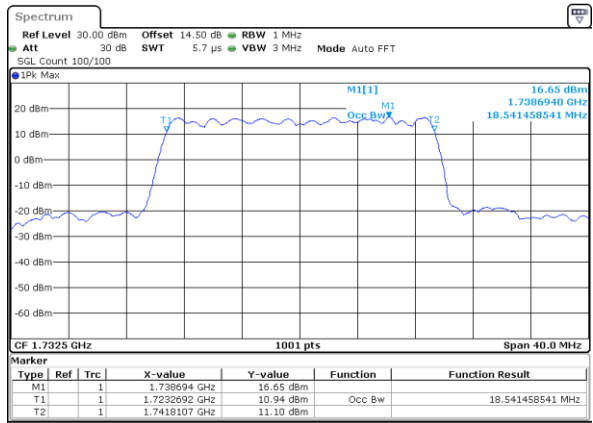

Date: 17\_AUG.2017 13:07:09

LTE Band 4

Lowest Channel / 20MHz / QPSK

Date: 17\_AUG.2017 13:14:06

Lowest Channel / 20MHz / 16QAM

Date: 17\_AUG.2017 13:14:16

Middle Channel / 20MHz / QPSK

Date: 17\_AUG.2017 13:21:12

Middle Channel / 20MHz / 16QAM

Date: 17\_AUG.2017 13:21:23

Highest Channel / 20MHz / QPSK

Date: 17\_AUG.2017 13:23:43

Highest Channel / 20MHz / 16QAM

Date: 17\_AUG.2017 13:23:54

LTE Band 7

Lowest Channel / 5MHz / QPSK