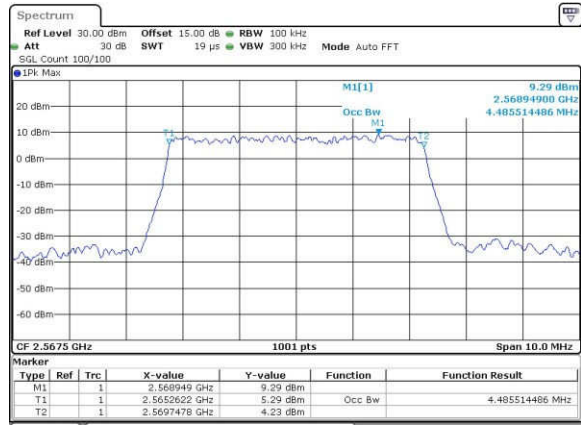

Middle Channel / 20MHz / 16QAM

Date: 17\_AUG.2017 13:21:23

Highest Channel / 20MHz / QPSK

Date: 17\_AUG.2017 13:23:43

Highest Channel / 20MHz / 16QAM

Date: 17\_AUG.2017 13:23:54

LTE Band 7

Lowest Channel / 5MHz / QPSK

Date: 18\_AUG\_2017 11:00:34

Lowest Channel / 5MHz / 16QAM

Date: 18\_AUG\_2017 11:00:44

Middle Channel / 5MHz / QPSK

Date: 18\_AUG\_2017 11:07:44

Middle Channel / 5MHz / 16QAM

Date: 18\_AUG\_2017 11:07:54

Highest Channel / 5MHz / QPSK

Date: 18\_AUG\_2017 11:10:14

Highest Channel / 5MHz / 16QAM

Date: 18\_AUG\_2017 11:10:25

LTE Band 7

Lowest Channel / 10MHz / QPSK

Date: 18, Aug, 2017 11:17:26

Lowest Channel / 10MHz / 16QAM

Date: 18, Aug, 2017 11:17:36