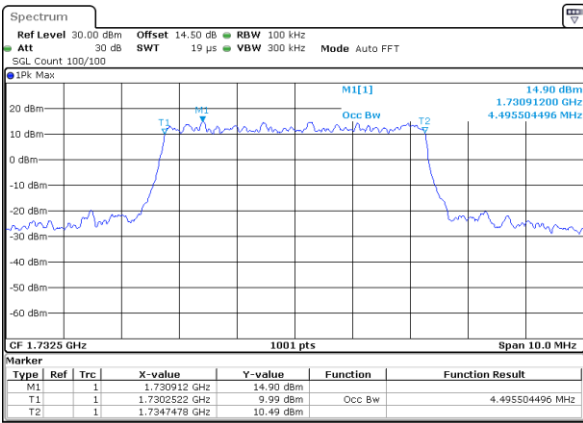

Date: 17\_AUG.2017 12:16:151

LTE Band 4

Lowest Channel / 5MHz / QPSK

Date: 17\_AUG.2017 12:23:47

Lowest Channel / 5MHz / 16QAM

Date: 17\_AUG.2017 12:23:58

Middle Channel / 5MHz / QPSK

Date: 17\_AUG.2017 12:30:54

Middle Channel / 5MHz / 16QAM

Date: 17\_AUG.2017 12:31:04

Highest Channel / 5MHz / QPSK

Date: 17\_AUG.2017 12:33:25

Highest Channel / 5MHz / 16QAM

Date: 17\_AUG.2017 12:33:35

LTE Band 4

Lowest Channel / 10MHz / QPSK