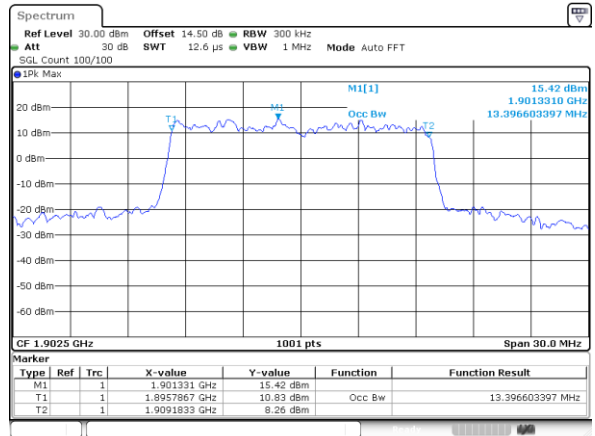

Highest Channel / 10MHz / QPSK

Date: 18.AUG.2017 07:54:39

Highest Channel / 10MHz / 16QAM

Date: 18.AUG.2017 07:54:49

LTE Band 2

Lowest Channel / 15MHz / QPSK

Date: 18.AUG.2017 08:01:49

Lowest Channel / 15MHz / 16QAM

Date: 18.AUG.2017 08:01:59

Middle Channel / 15MHz / QPSK

Date: 18.AUG.2017 08:09:00

Middle Channel / 15MHz / 16QAM

Date: 18.AUG.2017 08:09:10

Highest Channel / 15MHz / QPSK

Date: 18.AUG.2017 08:11:33

Highest Channel / 15MHz / 16QAM

Date: 18.AUG.2017 08:11:43

LTE Band 2

Lowest Channel / 20MHz / QPSK

Date: 18.AUG.2017 08:18:43

Lowest Channel / 20MHz / 16QAM

Date: 18.AUG.2017 08:18:54

Middle Channel / 20MHz / QPSK

Date: 18.AUG.2017 08:25:54