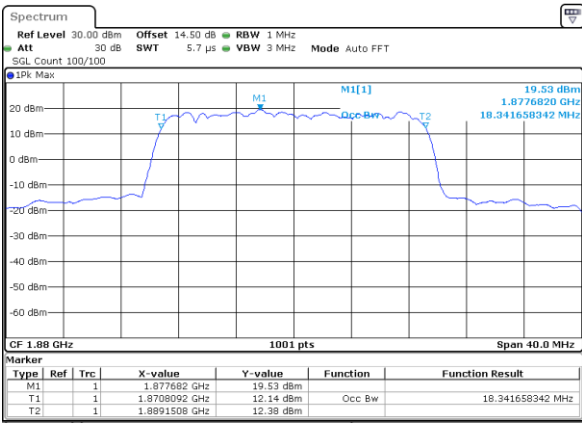

Date: 18.AUG.2017 08:11:43

LTE Band 2

Lowest Channel / 20MHz / QPSK

Date: 18.AUG.2017 08:18:43

Lowest Channel / 20MHz / 16QAM

Date: 18.AUG.2017 08:18:54

Middle Channel / 20MHz / QPSK

Date: 18.AUG.2017 08:25:54

Middle Channel / 20MHz / 16QAM

Date: 18.AUG.2017 08:26:05

Highest Channel / 20MHz / QPSK

Date: 18.AUG.2017 08:28:27

Highest Channel / 20MHz / 16QAM

Date: 18.AUG.2017 08:28:37

LTE Band 4

Lowest Channel / 1.4MHz / QPSK