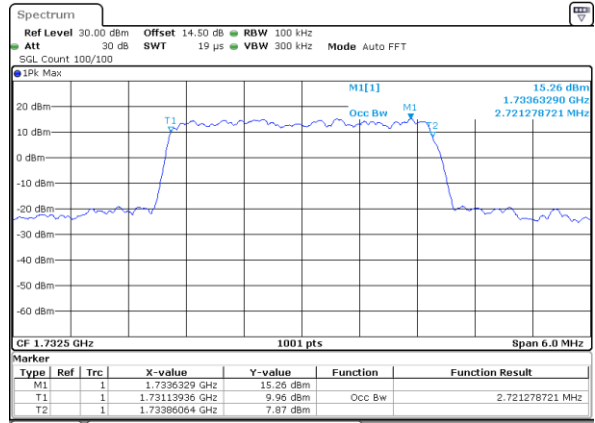

Middle Channel / 3MHz / 16QAM

Date: 17_AUG.2017 12:14:120