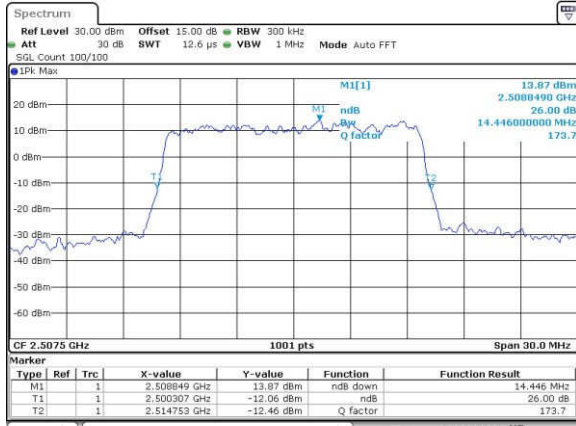

Middle Channel / 10MHz / 16QAM

Date: 18\_AUG\_2017 11:25:06

Highest Channel / 10MHz / QPSK

Date: 18\_AUG\_2017 11:27:26

Highest Channel / 10MHz / 16QAM

Date: 18\_AUG\_2017 11:27:36

LTE Band 7

Lowest Channel / 15MHz / QPSK