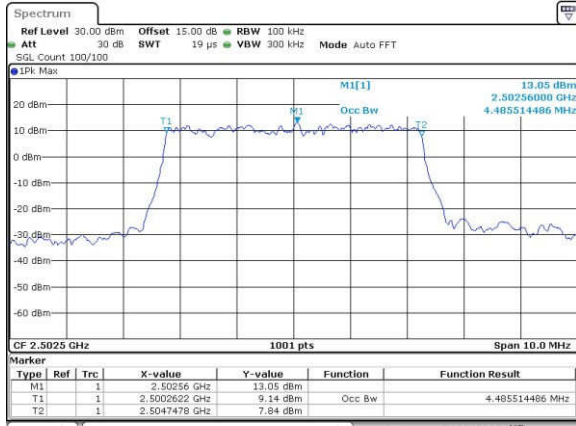

Date: 17\_AUG.2017 13:07:09

LTE Band 4

Lowest Channel / 20MHz / QPSK

Date: 17\_AUG.2017 13:14:06

Lowest Channel / 20MHz / 16QAM

Date: 17\_AUG.2017 13:14:16

Middle Channel / 20MHz / QPSK

Date: 17\_AUG.2017 13:21:12

Middle Channel / 20MHz / 16QAM

Date: 17\_AUG.2017 13:21:23

Highest Channel / 20MHz / QPSK

Date: 17\_AUG.2017 13:23:43

Highest Channel / 20MHz / 16QAM

Date: 17\_AUG.2017 13:23:54

LTE Band 7

Lowest Channel / 5MHz / QPSK