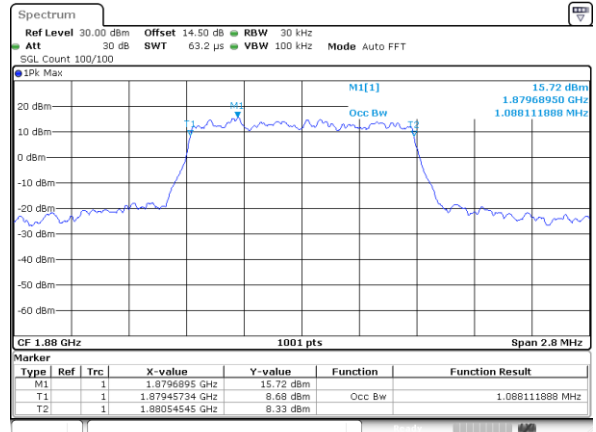

Mode	LTE Band 7 : 99%OBW(MHz)											
	1.4MHz		3MHz		5MHz		10MHz		15MHz		20MHz	
Mod.	QPSK	16QAM	QPSK	16QAM	QPSK	16QAM	QPSK	16QAM	QPSK	16QAM	QPSK	16QAM
Lowest CH	-	-	-	-	4.49	4.52	9.03	8.97	13.43	13.37	18.18	18.50
Middle CH	-	-	-	-	4.51	4.51	9.01	9.01	13.46	13.46	18.58	18.50
Highest CH	-	-	-	-	4.51	4.49	9.07	9.03	13.55	13.46	18.58	18.46

LTE Band 2

Lowest Channel / 1.4MHz / QPSK

Date: 18.AUG.2017 06:54:17

Lowest Channel / 1.4MHz / 16QAM

Date: 18.AUG.2017 06:54:27

Middle Channel / 1.4MHz / QPSK

Date: 18.AUG.2017 07:01:29

Middle Channel / 1.4MHz / 16QAM

Date: 18.AUG.2017 07:01:36

Highest Channel / 1.4MHz / QPSK

Date: 18.AUG.2017 07:03:58

Highest Channel / 1.4MHz / 16QAM

Date: 18.AUG.2017 07:04:08

LTE Band 2

Lowest Channel / 3MHz / QPSK

Date: 18.AUG.2017 07:11:09