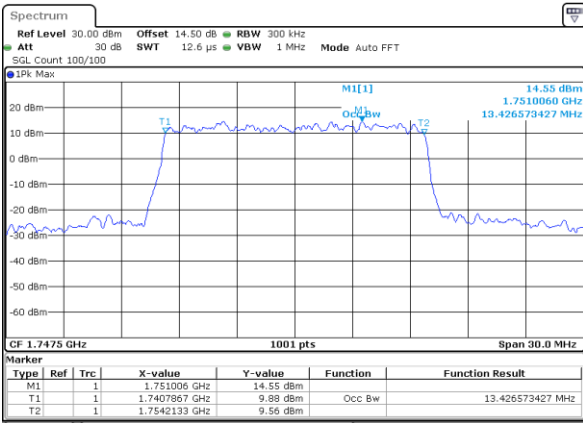

Date: 17\_AUG.2017 12:50:12

Highest Channel / 10MHz / 16QAM

Date: 17\_AUG.2017 12:50:23

LTE Band 4

Lowest Channel / 15MHz / QPSK

Date: 17\_AUG.2017 12:57:19

Lowest Channel / 15MHz / 16QAM

Date: 17\_AUG.2017 12:57:30

Middle Channel / 15MHz / QPSK

Date: 17\_AUG.2017 13:04:26

Middle Channel / 15MHz / 16QAM

Date: 17\_AUG.2017 13:04:37

Highest Channel / 15MHz / QPSK

Date: 17\_AUG.2017 13:06:59

Highest Channel / 15MHz / 16QAM

Date: 17\_AUG.2017 13:07:09

LTE Band 4

Lowest Channel / 20MHz / QPSK

Date: 17\_AUG.2017 13:14:06

Lowest Channel / 20MHz / 16QAM

Date: 17\_AUG.2017 13:14:16

Middle Channel / 20MHz / QPSK

Date: 17\_AUG.2017 13:21:12