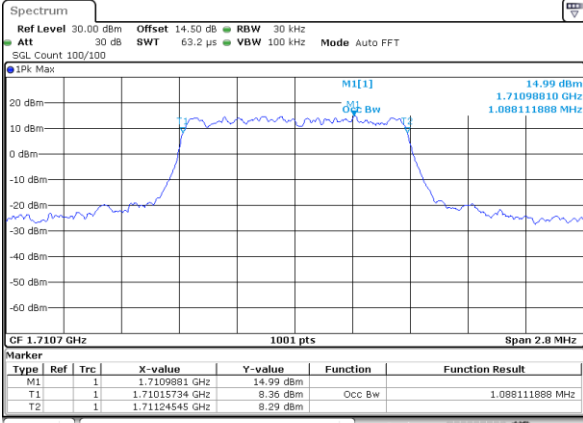

Date: 18.AUG.2017 08:11:43

LTE Band 2

Lowest Channel / 20MHz / QPSK

Date: 18.AUG.2017 08:18:43

Lowest Channel / 20MHz / 16QAM

Date: 18.AUG.2017 08:18:54

Middle Channel / 20MHz / QPSK

Date: 18.AUG.2017 08:25:54

Middle Channel / 20MHz / 16QAM

Date: 18.AUG.2017 08:26:05

Highest Channel / 20MHz / QPSK

Date: 18.AUG.2017 08:28:27

Highest Channel / 20MHz / 16QAM

Date: 18.AUG.2017 08:28:37

LTE Band 4

Lowest Channel / 1.4MHz / QPSK

Date: 17\_AUG.2017 11:02:58

Lowest Channel / 1.4MHz / 16QAM

Date: 17\_AUG.2017 11:03:09

Middle Channel / 1.4MHz / QPSK

Date: 17\_AUG.2017 11:56:37

Middle Channel / 1.4MHz / 16QAM

Date: 17\_AUG.2017 11:56:48

Highest Channel / 1.4MHz / QPSK

Date: 17\_AUG.2017 11:59:08

Highest Channel / 1.4MHz / 16QAM

Date: 17\_AUG.2017 11:59:18

LTE Band 4

Lowest Channel / 3MHz / QPSK

Date: 17\_AUG.2017 12:10:15

Lowest Channel / 3MHz / 16QAM