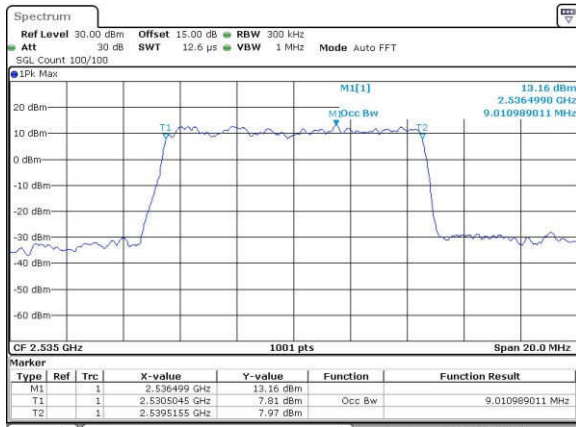

Middle Channel / 10MHz / QPSK

Date: 18, Aug, 2017 11:24:35