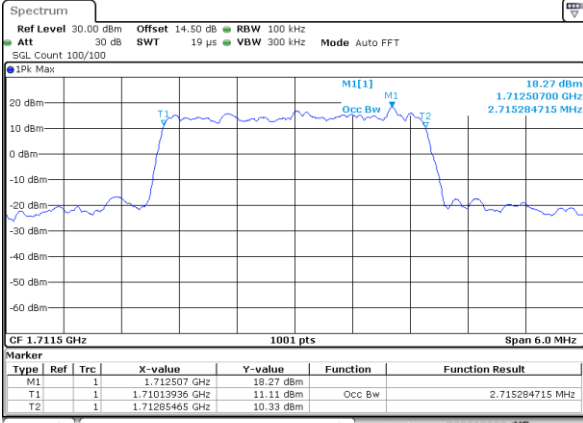

Date: 17\_AUG.2017 11:02:58

Lowest Channel / 1.4MHz / 16QAM

Date: 17\_AUG.2017 11:03:09

Middle Channel / 1.4MHz / QPSK

Date: 17\_AUG.2017 11:56:37

Middle Channel / 1.4MHz / 16QAM

Date: 17\_AUG.2017 11:56:48

Highest Channel / 1.4MHz / QPSK

Date: 17\_AUG.2017 11:59:08

Highest Channel / 1.4MHz / 16QAM

Date: 17\_AUG.2017 11:59:18

LTE Band 4

Lowest Channel / 3MHz / QPSK

Date: 17\_AUG.2017 12:10:15

Lowest Channel / 3MHz / 16QAM