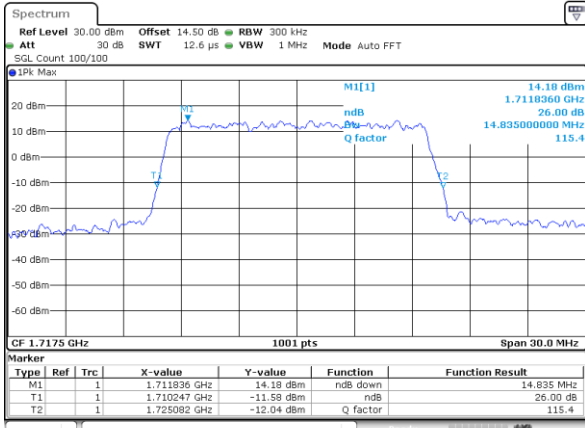

LTE Band 4

Lowest Channel / 15MHz / QPSK

Date: 17\_AUG.2017 12:57:40

Lowest Channel / 15MHz / 16QAM

Date: 17\_AUG.2017 12:57:50

Middle Channel / 15MHz / QPSK

Date: 17\_AUG.2017 13:04:47

Middle Channel / 15MHz / 16QAM

Date: 17\_AUG.2017 13:04:57

Highest Channel / 15MHz / QPSK

Date: 17\_AUG.2017 13:07:19

Highest Channel / 15MHz / 16QAM

Date: 17\_AUG.2017 13:07:29

LTE Band 4

Lowest Channel / 20MHz / QPSK

Date: 17\_AUG.2017 13:14:26