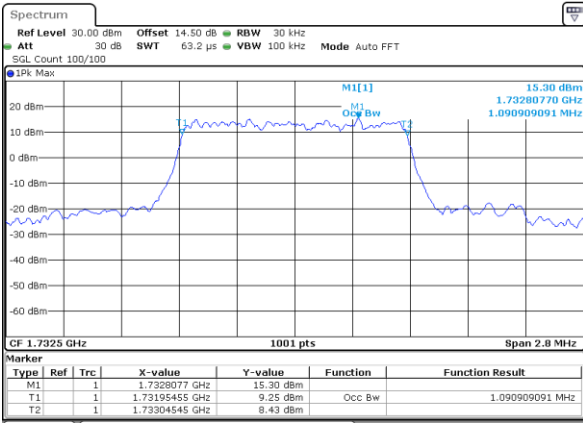

Date: 18.AUG.2017 08:11:43

LTE Band 2

Lowest Channel / 20MHz / QPSK

Date: 18.AUG.2017 08:18:43

Lowest Channel / 20MHz / 16QAM

Date: 18.AUG.2017 08:18:54

Middle Channel / 20MHz / QPSK

Date: 18.AUG.2017 08:25:54

Middle Channel / 20MHz / 16QAM

Date: 18.AUG.2017 08:26:05

Highest Channel / 20MHz / QPSK

Date: 18.AUG.2017 08:28:27

Highest Channel / 20MHz / 16QAM

Date: 18.AUG.2017 08:28:37

LTE Band 4

Lowest Channel / 1.4MHz / QPSK

Date: 17\_AUG.2017 11:02:58

Lowest Channel / 1.4MHz / 16QAM

Date: 17\_AUG.2017 11:03:09

Middle Channel / 1.4MHz / QPSK

Date: 17\_AUG.2017 11:56:37

Middle Channel / 1.4MHz / 16QAM

Date: 17\_AUG.2017 11:56:48

Highest Channel / 1.4MHz / QPSK

Date: 17\_AUG.2017 11:59:08

Highest Channel / 1.4MHz / 16QAM

Date: 17\_AUG.2017 11:59:18

LTE Band 4

Lowest Channel / 3MHz / QPSK

Date: 17\_AUG.2017 12:10:15

Lowest Channel / 3MHz / 16QAM