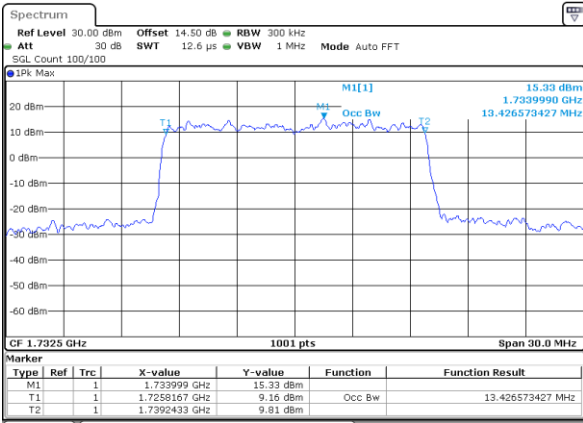

Middle Channel / 15MHz / QPSK

Date: 17_AUG.2017 13:04:26