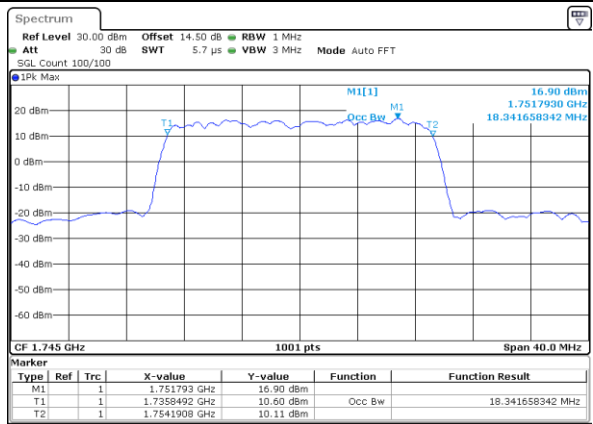

Middle Channel / 20MHz / 16QAM

Date: 17\_AUG.2017 13:21:23

Highest Channel / 20MHz / QPSK

Date: 17\_AUG.2017 13:23:43

Highest Channel / 20MHz / 16QAM

Date: 17\_AUG.2017 13:23:54

LTE Band 7

Lowest Channel / 5MHz / QPSK