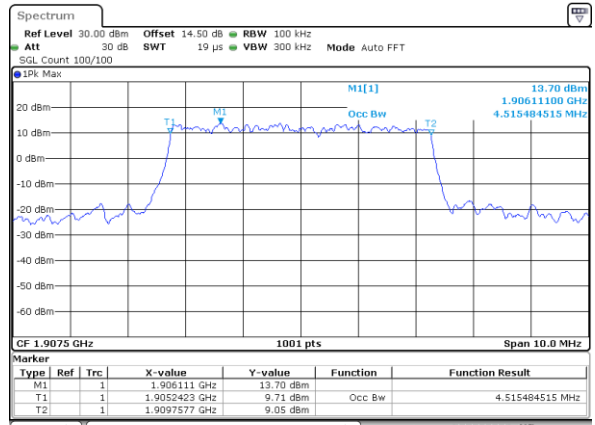

Highest Channel / 3MHz / 16QAM

Date: 18.AUG.2017 07:21:02

LTE Band 2

Lowest Channel / 5MHz / QPSK

Date: 18.AUG.2017 07:28:03

Lowest Channel / 5MHz / 16QAM

Date: 18.AUG.2017 07:28:13

Middle Channel / 5MHz / QPSK

Date: 18.AUG.2017 07:35:14

Middle Channel / 5MHz / 16QAM

Date: 18.AUG.2017 07:35:24

Highest Channel / 5MHz / QPSK

Date: 18.AUG.2017 07:37:46

Highest Channel / 5MHz / 16QAM

Date: 18.AUG.2017 07:37:56

LTE Band 2