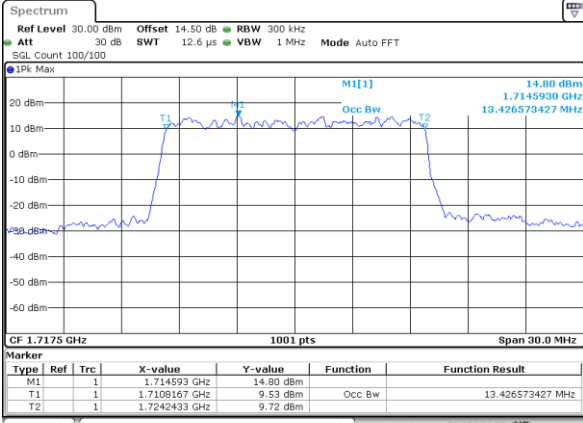

Date: 17\_AUG.2017 12:50:12

Highest Channel / 10MHz / 16QAM

Date: 17\_AUG.2017 12:50:23

LTE Band 4

Lowest Channel / 15MHz / QPSK

Date: 17\_AUG.2017 12:57:19

Lowest Channel / 15MHz / 16QAM

Date: 17\_AUG.2017 12:57:30