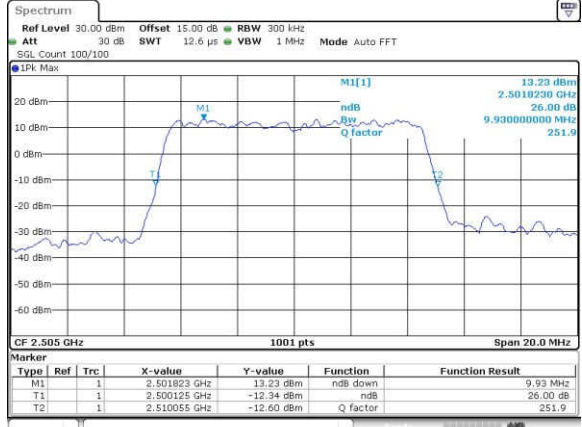

Date: 18\_AUG\_2017 11:10:45

LTE Band 7

Lowest Channel / 10MHz / QPSK

Date: 18\_AUG\_2017 11:17:47

Lowest Channel / 10MHz / 16QAM

Date: 18\_AUG\_2017 11:17:57

Middle Channel / 10MHz / QPSK

Date: 18\_AUG\_2017 11:24:56

Middle Channel / 10MHz / 16QAM

Date: 18\_AUG\_2017 11:25:06

Highest Channel / 10MHz / QPSK

Date: 18\_AUG\_2017 11:27:26

Highest Channel / 10MHz / 16QAM

Date: 18\_AUG\_2017 11:27:36

LTE Band 7

Lowest Channel / 15MHz / QPSK