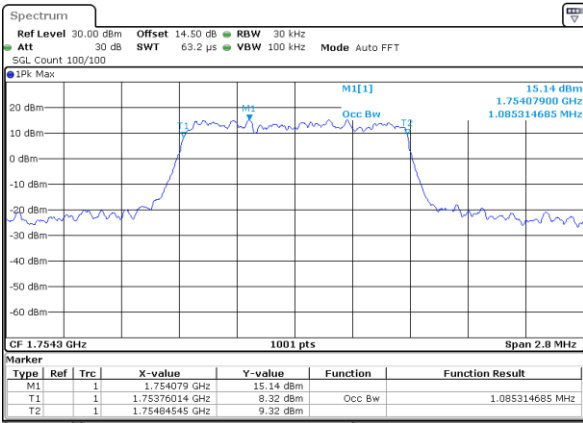

Middle Channel / 20MHz / 16QAM

Date: 18.AUG.2017 08:26:05

Highest Channel / 20MHz / QPSK

Date: 18.AUG.2017 08:28:27

Highest Channel / 20MHz / 16QAM

Date: 18.AUG.2017 08:28:37

LTE Band 4

Lowest Channel / 1.4MHz / QPSK

Date: 17\_AUG.2017 11:02:58

Lowest Channel / 1.4MHz / 16QAM

Date: 17\_AUG.2017 11:03:09

Middle Channel / 1.4MHz / QPSK

Date: 17\_AUG.2017 11:56:37

Middle Channel / 1.4MHz / 16QAM

Date: 17\_AUG.2017 11:56:48

Highest Channel / 1.4MHz / QPSK

Date: 17\_AUG.2017 11:59:08

Highest Channel / 1.4MHz / 16QAM

Date: 17\_AUG.2017 11:59:18

LTE Band 4

Lowest Channel / 3MHz / QPSK

Date: 17\_AUG.2017 12:10:15

Lowest Channel / 3MHz / 16QAM