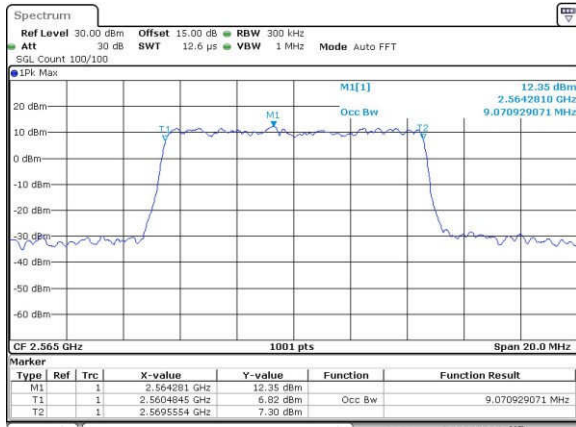

Highest Channel / 10MHz / QPSK

Date: 18, Aug, 2017 11:27:09