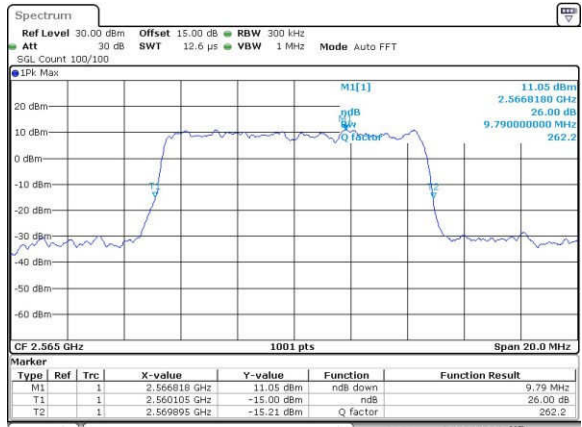

Middle Channel / 10MHz / 16QAM

Date: 18\_AUG\_2017 11:25:06

Highest Channel / 10MHz / QPSK

Date: 18\_AUG\_2017 11:27:26

Highest Channel / 10MHz / 16QAM

Date: 18\_AUG\_2017 11:27:36

LTE Band 7

Lowest Channel / 15MHz / QPSK