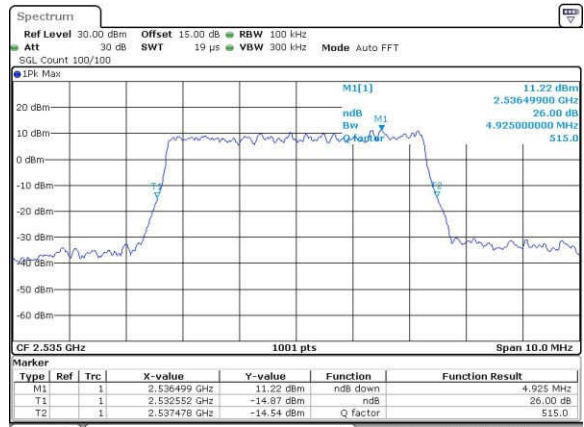

Middle Channel / 5MHz / 16QAM

Date: 18_AUG_2017 11:08:15