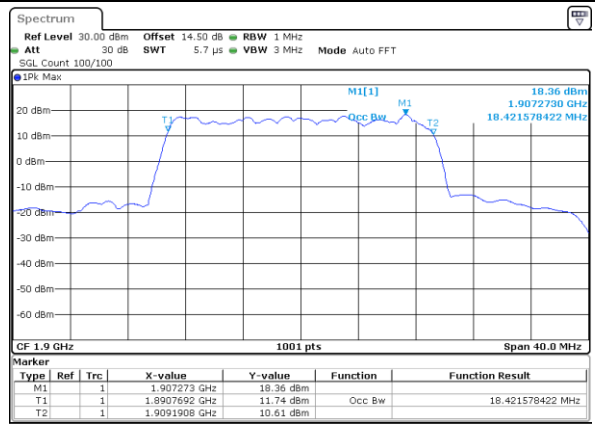

Date: 18.AUG.2017 08:11:43

LTE Band 2

Lowest Channel / 20MHz / QPSK

Date: 18.AUG.2017 08:18:43

Lowest Channel / 20MHz / 16QAM

Date: 18.AUG.2017 08:18:54

Middle Channel / 20MHz / QPSK

Date: 18.AUG.2017 08:25:54

Middle Channel / 20MHz / 16QAM

Date: 18.AUG.2017 08:26:05

Highest Channel / 20MHz / QPSK

Date: 18.AUG.2017 08:28:27

Highest Channel / 20MHz / 16QAM

Date: 18.AUG.2017 08:28:37

LTE Band 4

Lowest Channel / 1.4MHz / QPSK

Date: 17\_AUG.2017 11:02:58

Lowest Channel / 1.4MHz / 16QAM

Date: 17\_AUG.2017 11:03:09

Middle Channel / 1.4MHz / QPSK

Date: 17\_AUG.2017 11:56:37

Middle Channel / 1.4MHz / 16QAM

Date: 17\_AUG.2017 11:56:48

Highest Channel / 1.4MHz / QPSK

Date: 17\_AUG.2017 11:59:08

Highest Channel / 1.4MHz / 16QAM

Date: 17\_AUG.2017 11:59:18

LTE Band 4

Lowest Channel / 3MHz / QPSK

Date: 17\_AUG.2017 12:10:15

Lowest Channel / 3MHz / 16QAM