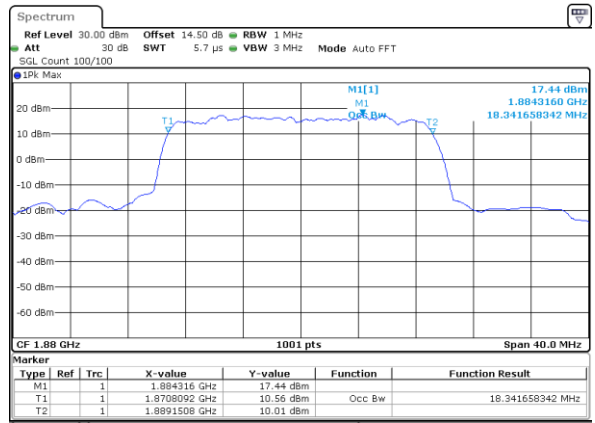

Date: 18.AUG.2017 08:11:43

LTE Band 2

Lowest Channel / 20MHz / QPSK

Date: 18.AUG.2017 08:18:43

Lowest Channel / 20MHz / 16QAM

Date: 18.AUG.2017 08:18:54

Middle Channel / 20MHz / QPSK

Date: 18.AUG.2017 08:25:54

Middle Channel / 20MHz / 16QAM

Date: 18.AUG.2017 08:26:05

Highest Channel / 20MHz / QPSK

Date: 18.AUG.2017 08:28:27

Highest Channel / 20MHz / 16QAM

Date: 18.AUG.2017 08:28:37

LTE Band 4

Lowest Channel / 1.4MHz / QPSK