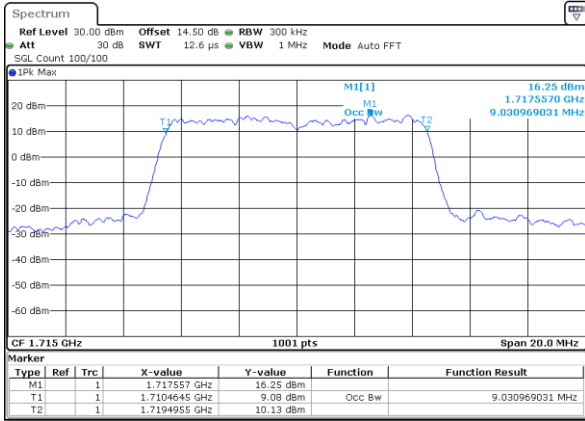

Date: 17\_AUG.2017 12:16:151

LTE Band 4

Lowest Channel / 5MHz / QPSK

Date: 17\_AUG.2017 12:23:47

Lowest Channel / 5MHz / 16QAM

Date: 17\_AUG.2017 12:23:58

Middle Channel / 5MHz / QPSK

Date: 17\_AUG.2017 12:30:54

Middle Channel / 5MHz / 16QAM

Date: 17\_AUG.2017 12:31:04

Highest Channel / 5MHz / QPSK

Date: 17\_AUG.2017 12:33:25

Highest Channel / 5MHz / 16QAM

Date: 17\_AUG.2017 12:33:35

LTE Band 4

Lowest Channel / 10MHz / QPSK

Date: 17\_AUG.2017 12:40:32

Lowest Channel / 10MHz / 16QAM

Date: 17\_AUG.2017 12:40:43

Middle Channel / 10MHz / QPSK

Date: 17\_AUG.2017 12:47:40

Middle Channel / 10MHz / 16QAM

Date: 17\_AUG.2017 12:47:51

Highest Channel / 10MHz / QPSK