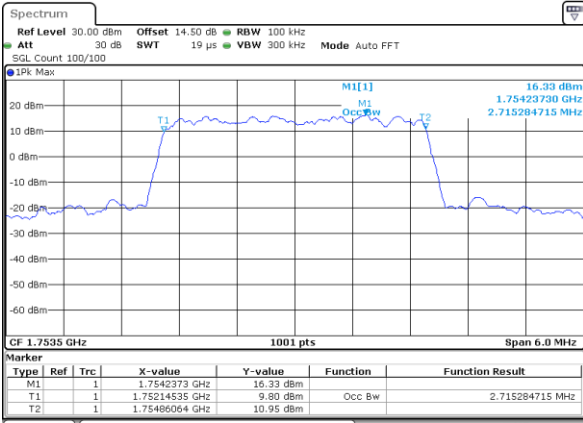

Highest Channel / 1.4MHz / QPSK

Date: 17\_AUG.2017 11:59:08

Highest Channel / 1.4MHz / 16QAM

Date: 17\_AUG.2017 11:59:18

LTE Band 4

Lowest Channel / 3MHz / QPSK

Date: 17\_AUG.2017 12:10:15

Lowest Channel / 3MHz / 16QAM

Date: 17\_AUG.2017 12:10:125

Middle Channel / 3MHz / QPSK

Date: 17\_AUG.2017 12:14:09

Middle Channel / 3MHz / 16QAM

Date: 17\_AUG.2017 12:14:120

Highest Channel / 3MHz / QPSK

Date: 17\_AUG.2017 12:16:41

Highest Channel / 3MHz / 16QAM

Date: 17\_AUG.2017 12:16:151

LTE Band 4

Lowest Channel / 5MHz / QPSK

Date: 17\_AUG.2017 12:23:47

Lowest Channel / 5MHz / 16QAM

Date: 17\_AUG.2017 12:23:58

Middle Channel / 5MHz / QPSK

Date: 17\_AUG.2017 12:30:54