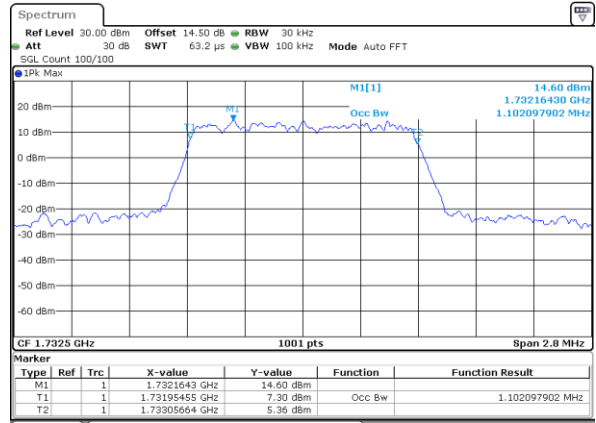

Middle Channel / 20MHz / 16QAM

Date: 18.AUG.2017 08:26:05

Highest Channel / 20MHz / QPSK

Date: 18.AUG.2017 08:28:27

Highest Channel / 20MHz / 16QAM

Date: 18.AUG.2017 08:28:37

LTE Band 4

Lowest Channel / 1.4MHz / QPSK

Date: 17\_AUG.2017 11:02:58

Lowest Channel / 1.4MHz / 16QAM

Date: 17\_AUG.2017 11:03:09

Middle Channel / 1.4MHz / QPSK

Date: 17\_AUG.2017 11:56:37

Middle Channel / 1.4MHz / 16QAM

Date: 17\_AUG.2017 11:56:48

Highest Channel / 1.4MHz / QPSK

Date: 17\_AUG.2017 11:59:08

Highest Channel / 1.4MHz / 16QAM

Date: 17\_AUG.2017 11:59:18

LTE Band 4

Lowest Channel / 3MHz / QPSK

Date: 17\_AUG.2017 12:10:15

Lowest Channel / 3MHz / 16QAM