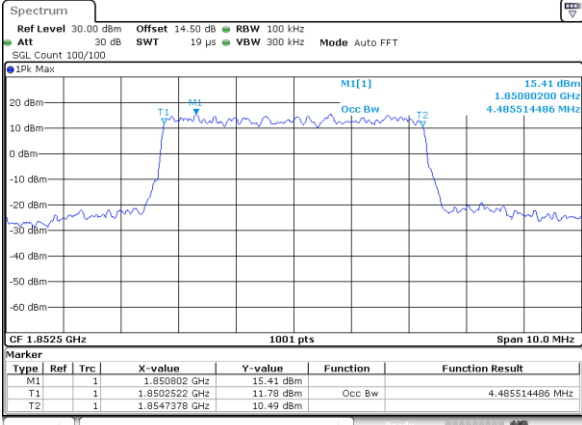

Highest Channel / 3MHz / 16QAM

Date: 18.AUG.2017 07:21:02

LTE Band 2

Lowest Channel / 5MHz / QPSK

Date: 18.AUG.2017 07:28:03

Lowest Channel / 5MHz / 16QAM

Date: 18.AUG.2017 07:28:13

Middle Channel / 5MHz / QPSK

Date: 18.AUG.2017 07:35:14

Middle Channel / 5MHz / 16QAM

Date: 18.AUG.2017 07:35:24

Highest Channel / 5MHz / QPSK

Date: 18.AUG.2017 07:37:46

Highest Channel / 5MHz / 16QAM

Date: 18.AUG.2017 07:37:56

LTE Band 2