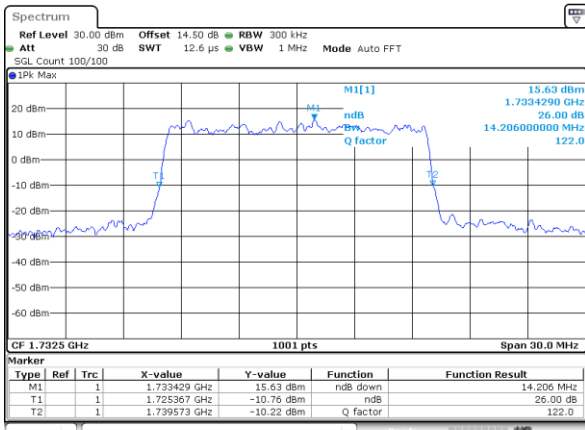

LTE Band 4

Lowest Channel / 15MHz / QPSK

Date: 17\_AUG.2017 12:57:40

Lowest Channel / 15MHz / 16QAM

Date: 17\_AUG.2017 12:57:50

Middle Channel / 15MHz / QPSK

Date: 17\_AUG.2017 13:04:47

Middle Channel / 15MHz / 16QAM

Date: 17\_AUG.2017 13:04:57

Highest Channel / 15MHz / QPSK

Date: 17\_AUG.2017 13:07:19

Highest Channel / 15MHz / 16QAM

Date: 17\_AUG.2017 13:07:29

LTE Band 4

Lowest Channel / 20MHz / QPSK

Date: 17\_AUG.2017 13:14:26