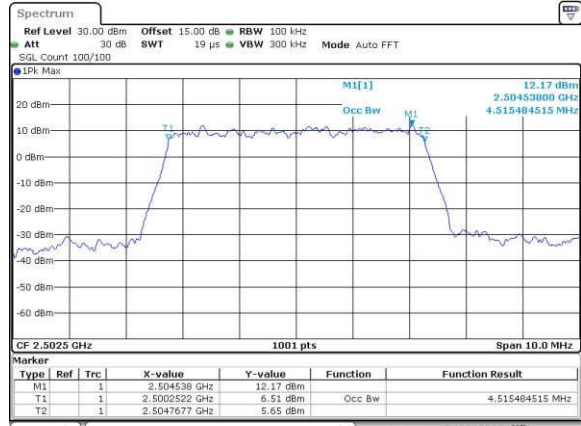

Lowest Channel / 5MHz / 16QAM

Date: 18_AUG_2017 11:00:44