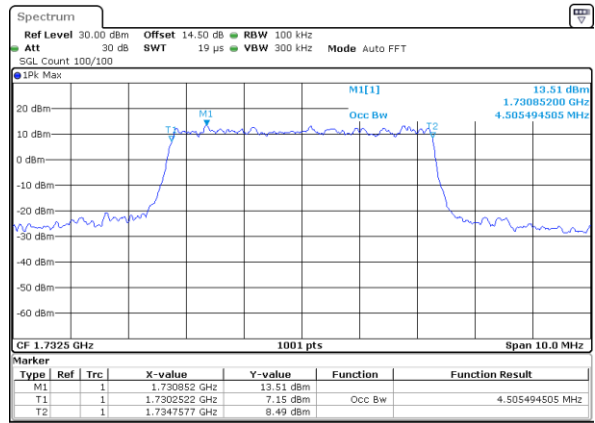

Date: 17\_AUG.2017 12:16:151

LTE Band 4

Lowest Channel / 5MHz / QPSK

Date: 17\_AUG.2017 12:23:47

Lowest Channel / 5MHz / 16QAM

Date: 17\_AUG.2017 12:23:58

Middle Channel / 5MHz / QPSK

Date: 17\_AUG.2017 12:30:54

Middle Channel / 5MHz / 16QAM

Date: 17\_AUG.2017 12:31:04

Highest Channel / 5MHz / QPSK

Date: 17\_AUG.2017 12:33:25

Highest Channel / 5MHz / 16QAM

Date: 17\_AUG.2017 12:33:35

LTE Band 4

Lowest Channel / 10MHz / QPSK