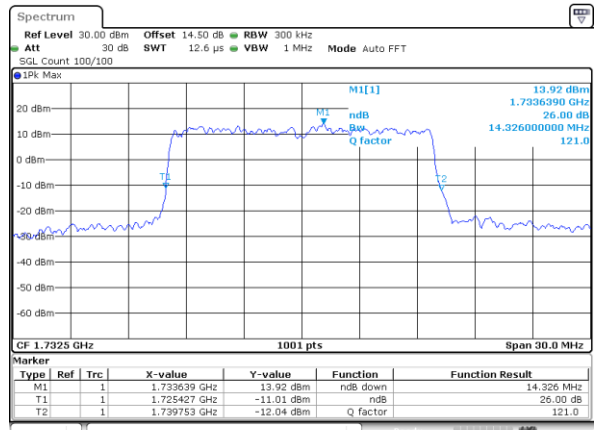

LTE Band 4

Lowest Channel / 15MHz / QPSK

Date: 17\_AUG.2017 12:57:40

Lowest Channel / 15MHz / 16QAM

Date: 17\_AUG.2017 12:57:50

Middle Channel / 15MHz / QPSK

Date: 17\_AUG.2017 13:04:47

Middle Channel / 15MHz / 16QAM

Date: 17\_AUG.2017 13:04:57

Highest Channel / 15MHz / QPSK

Date: 17\_AUG.2017 13:07:19

Highest Channel / 15MHz / 16QAM

Date: 17\_AUG.2017 13:07:29

LTE Band 4

Lowest Channel / 20MHz / QPSK

Date: 17\_AUG.2017 13:14:26