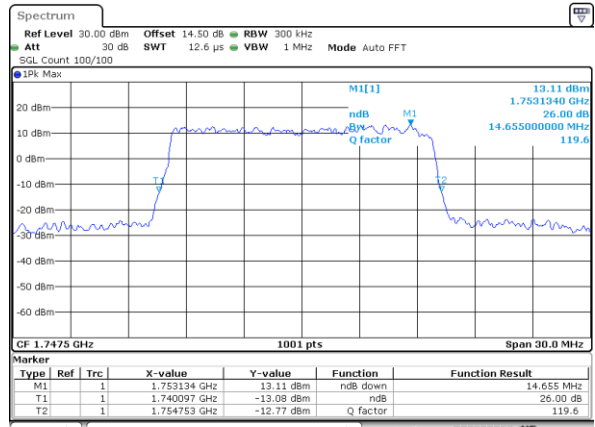

LTE Band 4

Lowest Channel / 15MHz / QPSK

Date: 17\_AUG.2017 12:57:40

Lowest Channel / 15MHz / 16QAM

Date: 17\_AUG.2017 12:57:50

Middle Channel / 15MHz / QPSK

Date: 17\_AUG.2017 13:04:47

Middle Channel / 15MHz / 16QAM

Date: 17\_AUG.2017 13:04:57

Highest Channel / 15MHz / QPSK

Date: 17\_AUG.2017 13:07:19

Highest Channel / 15MHz / 16QAM

Date: 17\_AUG.2017 13:07:29

LTE Band 4

Lowest Channel / 20MHz / QPSK

Date: 17\_AUG.2017 13:14:26