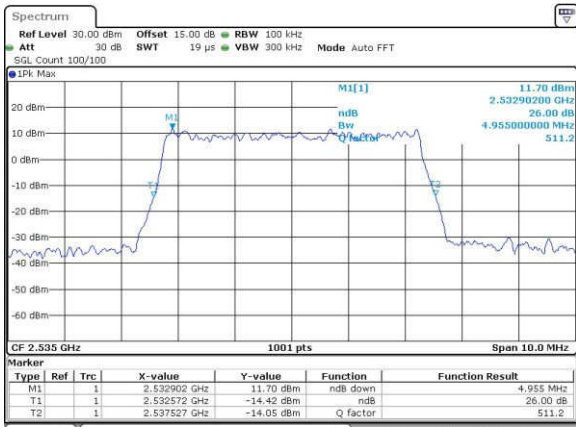

Middle Channel / 5MHz / QPSK

Date: 18_AUG_2017 11:08:05