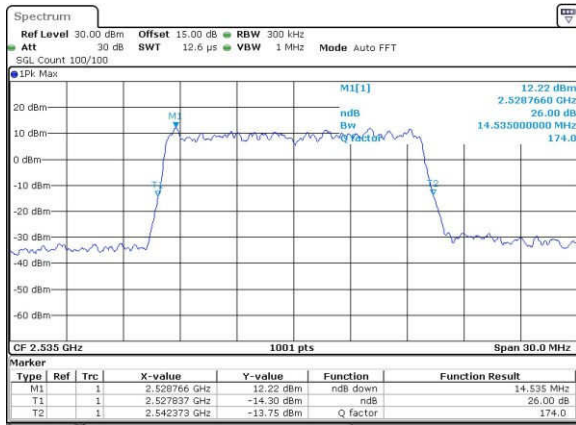

Middle Channel / 15MHz / QPSK

Date: 18_AUG_2017 11:41:47