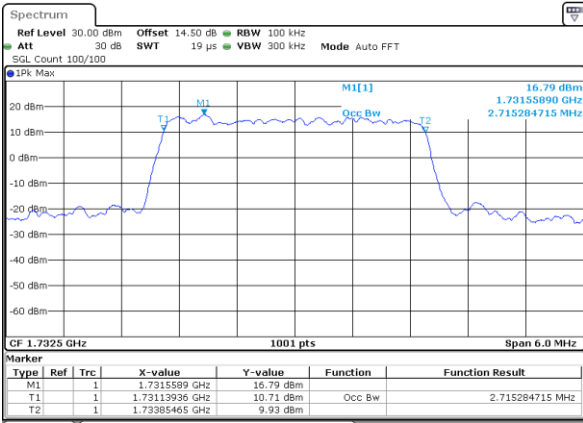

Middle Channel / 3MHz / QPSK

Date: 17_AUG.2017 12:14:09