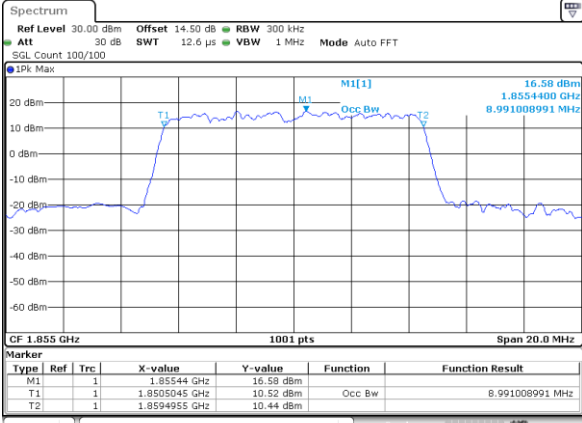

LTE Band 2

Lowest Channel / 10MHz / QPSK

Date: 18.AUG.2017 07:44:56