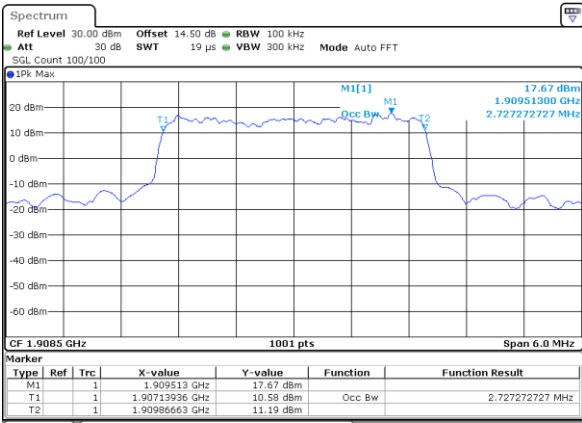

Date: 18.AUG.2017 07:01:36

Highest Channel / 1.4MHz / QPSK

Date: 18.AUG.2017 07:03:58

Highest Channel / 1.4MHz / 16QAM

Date: 18.AUG.2017 07:04:08

LTE Band 2

Lowest Channel / 3MHz / QPSK

Date: 18.AUG.2017 07:11:09

Lowest Channel / 3MHz / 16QAM

Date: 18.AUG.2017 07:11:19

Middle Channel / 3MHz / QPSK

Date: 18.AUG.2017 07:18:19

Middle Channel / 3MHz / 16QAM

Date: 18.AUG.2017 07:18:29

Highest Channel / 3MHz / QPSK

Date: 18.AUG.2017 07:20:52

Highest Channel / 3MHz / 16QAM

Date: 18.AUG.2017 07:21:02

LTE Band 2

Lowest Channel / 5MHz / QPSK

Date: 18.AUG.2017 07:28:03

Lowest Channel / 5MHz / 16QAM

Date: 18.AUG.2017 07:28:13

Middle Channel / 5MHz / QPSK