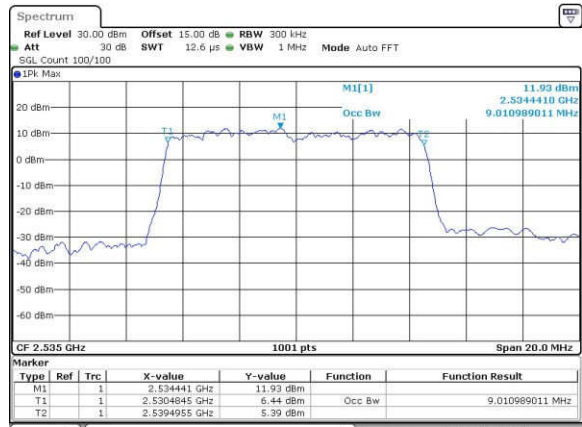

Middle Channel / 10MHz / 16QAM

Date: 18, Aug, 2017 11:24:45