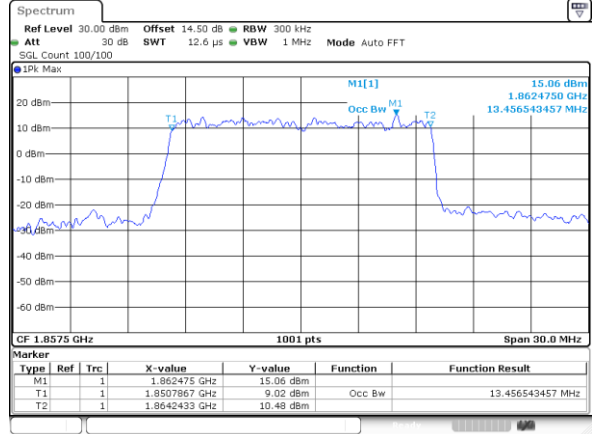

Highest Channel / 10MHz / QPSK

Date: 18.AUG.2017 07:54:39

Highest Channel / 10MHz / 16QAM

Date: 18.AUG.2017 07:54:49

LTE Band 2

Lowest Channel / 15MHz / QPSK

Date: 18.AUG.2017 08:01:49

Lowest Channel / 15MHz / 16QAM