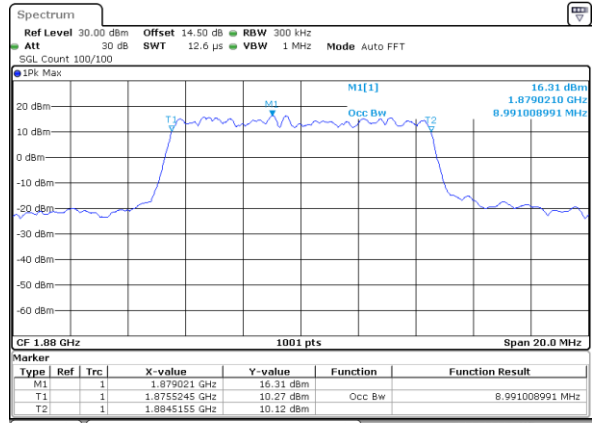

Date: 18.AUG.2017 07:35:14

Middle Channel / 5MHz / 16QAM

Date: 18.AUG.2017 07:35:24

Highest Channel / 5MHz / QPSK

Date: 18.AUG.2017 07:37:46

Highest Channel / 5MHz / 16QAM

Date: 18.AUG.2017 07:37:56

LTE Band 2

Lowest Channel / 10MHz / QPSK

Date: 18.AUG.2017 07:44:56

Lowest Channel / 10MHz / 16QAM

Date: 18.AUG.2017 07:45:06

Middle Channel / 10MHz / QPSK

Date: 18.AUG.2017 07:52:07

Middle Channel / 10MHz / 16QAM

Date: 18.AUG.2017 07:52:17

Highest Channel / 10MHz / QPSK

Date: 18.AUG.2017 07:54:39

Highest Channel / 10MHz / 16QAM

Date: 18.AUG.2017 07:54:49

LTE Band 2

Lowest Channel / 15MHz / QPSK

Date: 18.AUG.2017 08:01:49

Lowest Channel / 15MHz / 16QAM