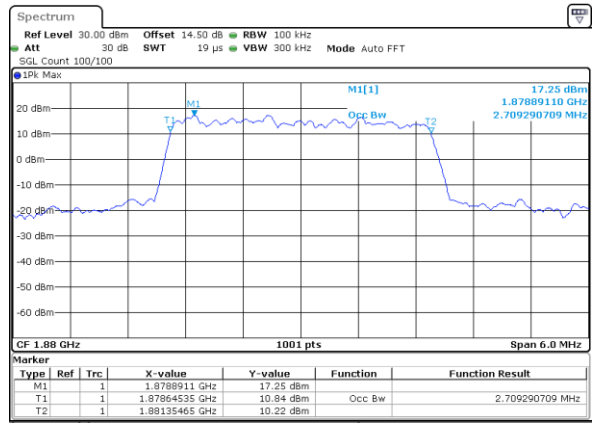

Date: 18.AUG.2017 07:01:36

Highest Channel / 1.4MHz / QPSK

Date: 18.AUG.2017 07:03:58

Highest Channel / 1.4MHz / 16QAM

Date: 18.AUG.2017 07:04:08

LTE Band 2

Lowest Channel / 3MHz / QPSK

Date: 18.AUG.2017 07:11:09

Lowest Channel / 3MHz / 16QAM

Date: 18.AUG.2017 07:11:19

Middle Channel / 3MHz / QPSK

Date: 18.AUG.2017 07:18:19

Middle Channel / 3MHz / 16QAM

Date: 18.AUG.2017 07:18:29

Highest Channel / 3MHz / QPSK

Date: 18.AUG.2017 07:20:52

Highest Channel / 3MHz / 16QAM

Date: 18.AUG.2017 07:21:02

LTE Band 2

Lowest Channel / 5MHz / QPSK

Date: 18.AUG.2017 07:28:03

Lowest Channel / 5MHz / 16QAM

Date: 18.AUG.2017 07:28:13

Middle Channel / 5MHz / QPSK