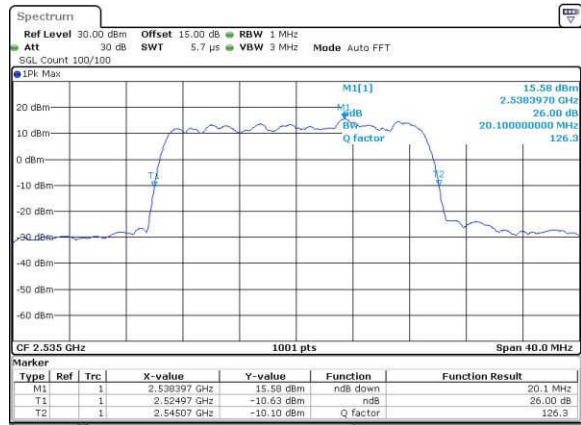

Middle Channel / 20MHz / 16QAM

Date: 18, AUG, 2017 11:58:48