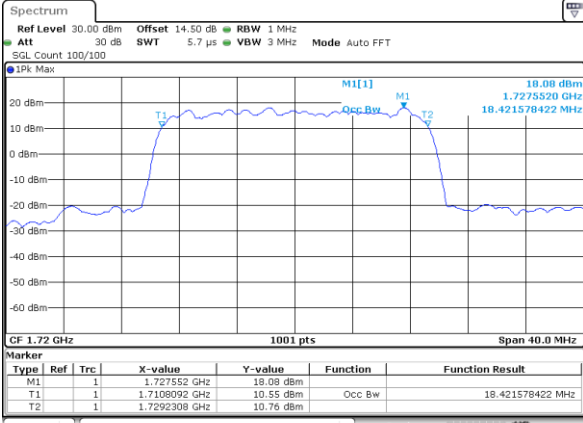

Date: 17\_AUG.2017 12:50:12

Highest Channel / 10MHz / 16QAM

Date: 17\_AUG.2017 12:50:23

LTE Band 4

Lowest Channel / 15MHz / QPSK

Date: 17\_AUG.2017 12:57:19

Lowest Channel / 15MHz / 16QAM

Date: 17\_AUG.2017 12:57:30

Middle Channel / 15MHz / QPSK

Date: 17\_AUG.2017 13:04:26

Middle Channel / 15MHz / 16QAM

Date: 17\_AUG.2017 13:04:37

Highest Channel / 15MHz / QPSK

Date: 17\_AUG.2017 13:06:59

Highest Channel / 15MHz / 16QAM

Date: 17\_AUG.2017 13:07:09

LTE Band 4

Lowest Channel / 20MHz / QPSK

Date: 17\_AUG.2017 13:14:06

Lowest Channel / 20MHz / 16QAM

Date: 17\_AUG.2017 13:14:16

Middle Channel / 20MHz / QPSK

Date: 17\_AUG.2017 13:21:12