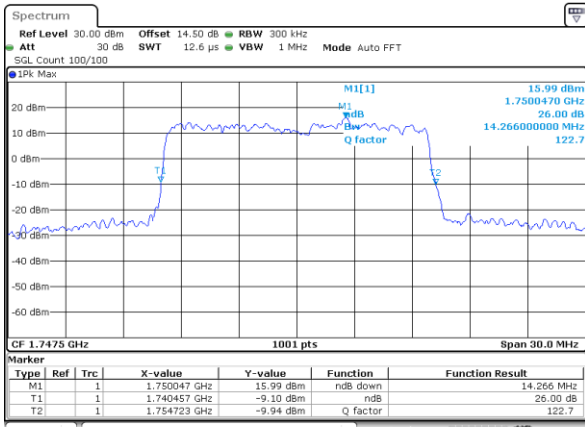

LTE Band 4

Lowest Channel / 15MHz / QPSK

Date: 17\_AUG.2017 12:57:40

Lowest Channel / 15MHz / 16QAM

Date: 17\_AUG.2017 12:57:50

Middle Channel / 15MHz / QPSK

Date: 17\_AUG.2017 13:04:47

Middle Channel / 15MHz / 16QAM

Date: 17\_AUG.2017 13:04:57

Highest Channel / 15MHz / QPSK

Date: 17\_AUG.2017 13:07:19

Highest Channel / 15MHz / 16QAM

Date: 17\_AUG.2017 13:07:29

LTE Band 4

Lowest Channel / 20MHz / QPSK

Date: 17\_AUG.2017 13:14:26