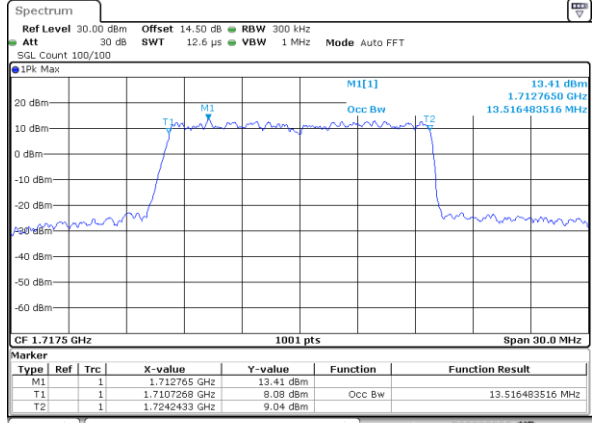

Date: 17\_AUG.2017 12:50:12

Highest Channel / 10MHz / 16QAM

Date: 17\_AUG.2017 12:50:23

LTE Band 4

Lowest Channel / 15MHz / QPSK

Date: 17\_AUG.2017 12:57:19

Lowest Channel / 15MHz / 16QAM

Date: 17\_AUG.2017 12:57:30