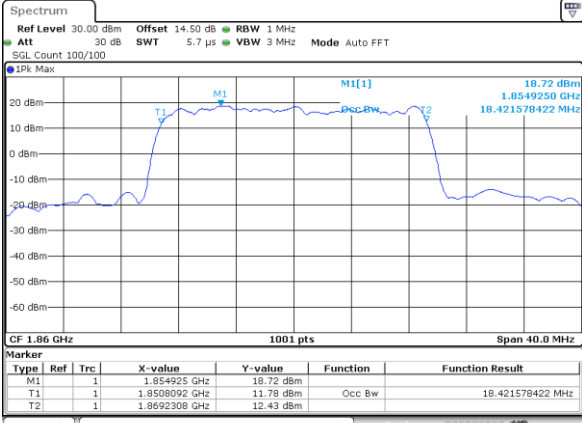

LTE Band 2

Lowest Channel / 20MHz / QPSK

Date: 18.AUG.2017 08:18:43