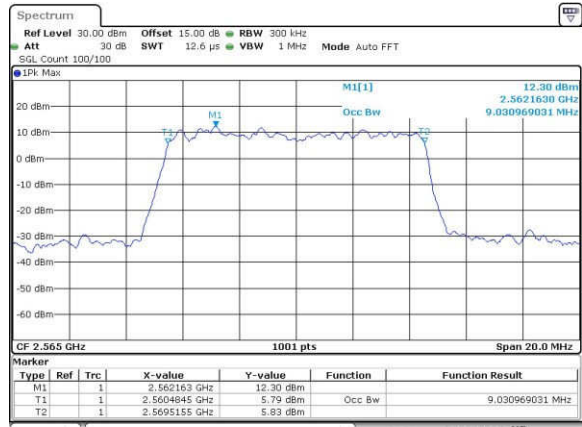

Date: 18\_AUG\_2017 11:10:14

Highest Channel / 5MHz / 16QAM

Date: 18\_AUG\_2017 11:10:25

LTE Band 7

Lowest Channel / 10MHz / QPSK

Date: 18, Aug, 2017 11:17:26

Lowest Channel / 10MHz / 16QAM

Date: 18, Aug, 2017 11:17:36

Middle Channel / 10MHz / QPSK

Date: 18, Aug, 2017 11:24:35

Middle Channel / 10MHz / 16QAM

Date: 18, Aug, 2017 11:24:45

Highest Channel / 10MHz / QPSK

Date: 18, Aug, 2017 11:27:09

Highest Channel / 10MHz / 16QAM