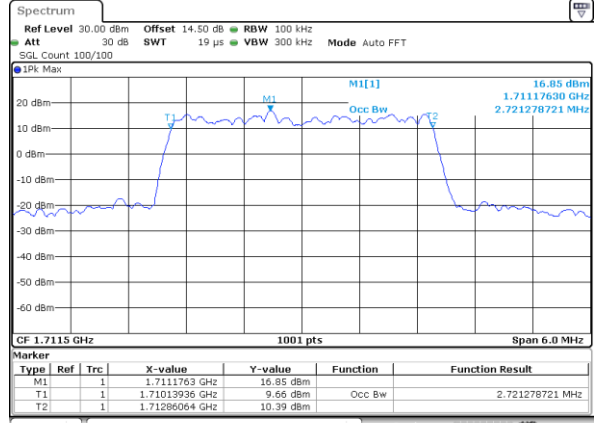

Highest Channel / 1.4MHz / QPSK

Date: 17\_AUG.2017 11:59:08

Highest Channel / 1.4MHz / 16QAM

Date: 17\_AUG.2017 11:59:18

LTE Band 4

Lowest Channel / 3MHz / QPSK

Date: 17\_AUG.2017 12:10:15

Lowest Channel / 3MHz / 16QAM