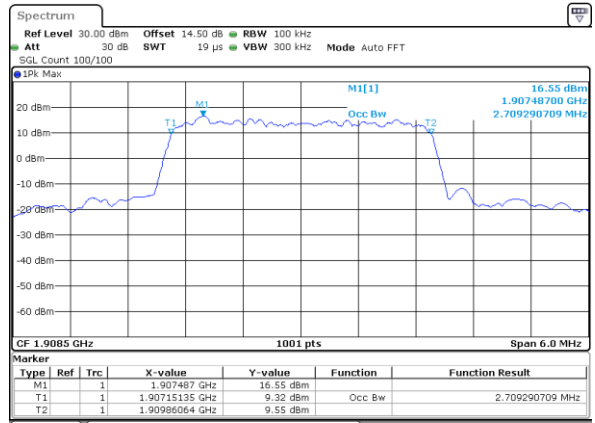

Date: 18.AUG.2017 07:01:36

Highest Channel / 1.4MHz / QPSK

Date: 18.AUG.2017 07:03:58

Highest Channel / 1.4MHz / 16QAM

Date: 18.AUG.2017 07:04:08

LTE Band 2

Lowest Channel / 3MHz / QPSK

Date: 18.AUG.2017 07:11:09

Lowest Channel / 3MHz / 16QAM

Date: 18.AUG.2017 07:11:19

Middle Channel / 3MHz / QPSK

Date: 18.AUG.2017 07:18:19

Middle Channel / 3MHz / 16QAM

Date: 18.AUG.2017 07:18:29

Highest Channel / 3MHz / QPSK

Date: 18.AUG.2017 07:20:52

Highest Channel / 3MHz / 16QAM

Date: 18.AUG.2017 07:21:02

LTE Band 2

Lowest Channel / 5MHz / QPSK

Date: 18.AUG.2017 07:28:03

Lowest Channel / 5MHz / 16QAM

Date: 18.AUG.2017 07:28:13

Middle Channel / 5MHz / QPSK