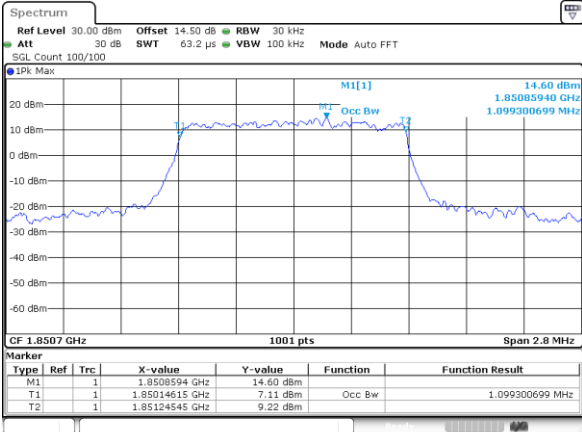

LTE Band 2

Lowest Channel / 1.4MHz / QPSK

Date: 18.AUG.2017 06:54:17