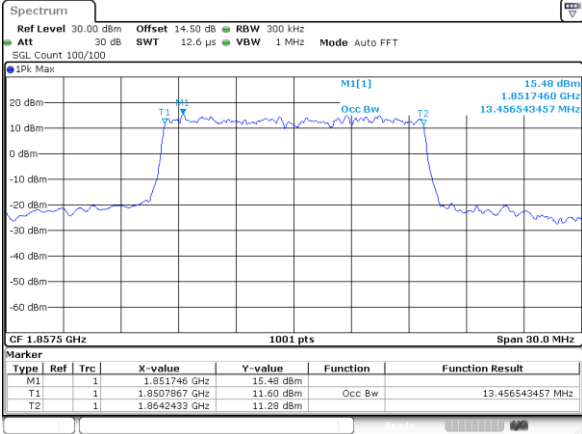

Highest Channel / 10MHz / QPSK

Date: 18.AUG.2017 07:54:39

Highest Channel / 10MHz / 16QAM

Date: 18.AUG.2017 07:54:49

LTE Band 2

Lowest Channel / 15MHz / QPSK

Date: 18.AUG.2017 08:01:49

Lowest Channel / 15MHz / 16QAM