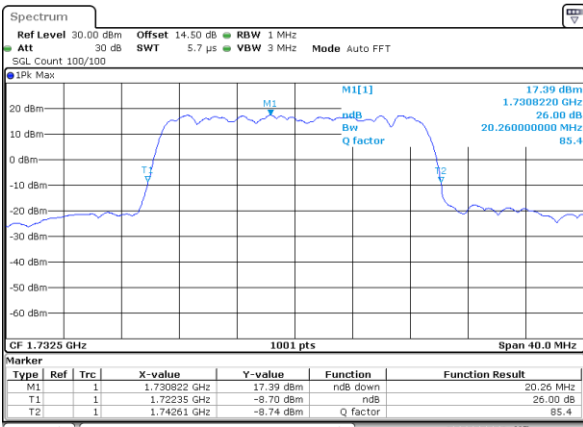

Middle Channel / 20MHz / QPSK

Date: 17_AUG.2017 13:21:03