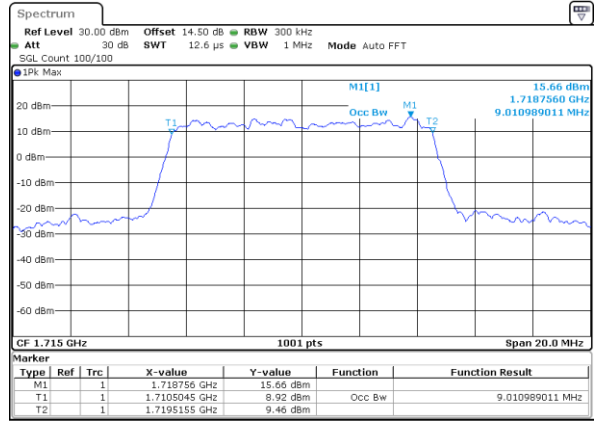

Lowest Channel / 10MHz / 16QAM

Date: 17_AUG.2017 12:40:43