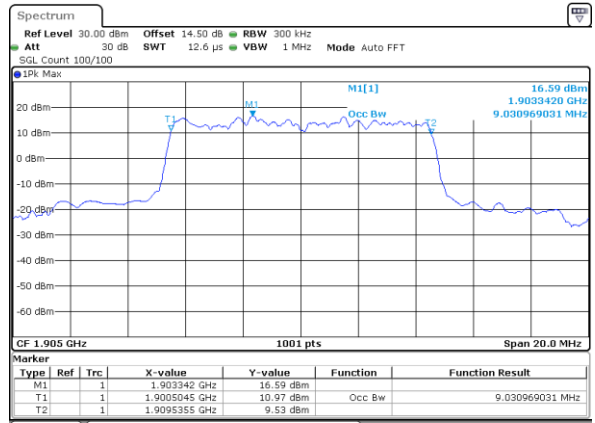

Date: 18.AUG.2017 07:35:14

Middle Channel / 5MHz / 16QAM

Date: 18.AUG.2017 07:35:24

Highest Channel / 5MHz / QPSK

Date: 18.AUG.2017 07:37:46

Highest Channel / 5MHz / 16QAM

Date: 18.AUG.2017 07:37:56

LTE Band 2

Lowest Channel / 10MHz / QPSK

Date: 18.AUG.2017 07:44:56

Lowest Channel / 10MHz / 16QAM

Date: 18.AUG.2017 07:45:06

Middle Channel / 10MHz / QPSK

Date: 18.AUG.2017 07:52:07

Middle Channel / 10MHz / 16QAM

Date: 18.AUG.2017 07:52:17

Highest Channel / 10MHz / QPSK

Date: 18.AUG.2017 07:54:39

Highest Channel / 10MHz / 16QAM

Date: 18.AUG.2017 07:54:49

LTE Band 2

Lowest Channel / 15MHz / QPSK

Date: 18.AUG.2017 08:01:49

Lowest Channel / 15MHz / 16QAM