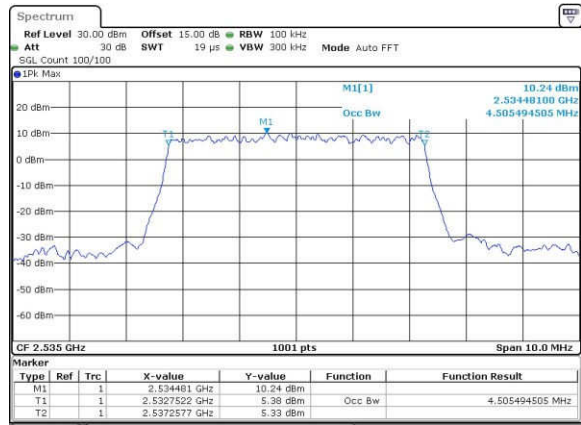

Date: 18\_AUG\_2017 11:00:34

Lowest Channel / 5MHz / 16QAM

Date: 18\_AUG\_2017 11:00:44

Middle Channel / 5MHz / QPSK

Date: 18\_AUG\_2017 11:07:44

Middle Channel / 5MHz / 16QAM

Date: 18\_AUG\_2017 11:07:54

Highest Channel / 5MHz / QPSK

Date: 18\_AUG\_2017 11:10:14

Highest Channel / 5MHz / 16QAM

Date: 18\_AUG\_2017 11:10:25

LTE Band 7

Lowest Channel / 10MHz / QPSK

Date: 18, Aug, 2017 11:17:26

Lowest Channel / 10MHz / 16QAM

Date: 18, Aug, 2017 11:17:36