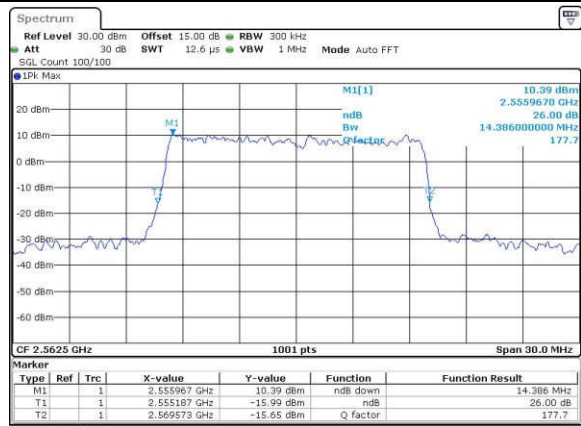

Date: 18\_AUG\_2017 11:34:38

Lowest Channel / 15MHz / 16QAM

Date: 18\_AUG\_2017 11:34:48

Middle Channel / 15MHz / QPSK

Date: 18\_AUG\_2017 11:41:47

Middle Channel / 15MHz / 16QAM

Date: 18\_AUG\_2017 11:41:57

Highest Channel / 15MHz / QPSK

Date: 18\_AUG\_2017 11:44:17

Highest Channel / 15MHz / 16QAM

Date: 18\_AUG\_2017 11:44:28

LTE Band 7

Lowest Channel / 20MHz / QPSK

Date: 18, AUG, 2017 11:51:29

Lowest Channel / 20MHz / 16QAM