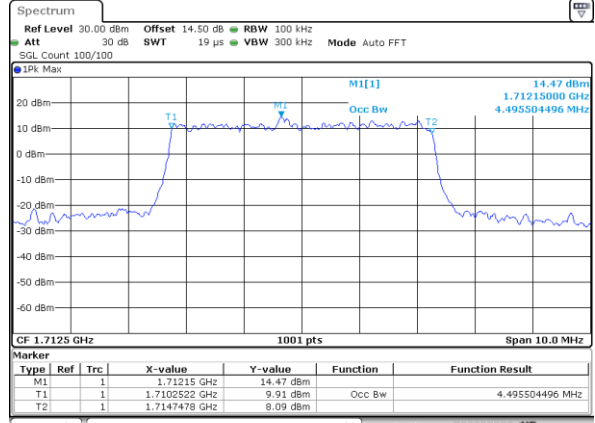

Date: 17\_AUG.2017 12:16:151

LTE Band 4

Lowest Channel / 5MHz / QPSK

Date: 17\_AUG.2017 12:23:47

Lowest Channel / 5MHz / 16QAM

Date: 17\_AUG.2017 12:23:58

Middle Channel / 5MHz / QPSK

Date: 17\_AUG.2017 12:30:54

Middle Channel / 5MHz / 16QAM

Date: 17\_AUG.2017 12:31:04

Highest Channel / 5MHz / QPSK

Date: 17\_AUG.2017 12:33:25

Highest Channel / 5MHz / 16QAM

Date: 17\_AUG.2017 12:33:35

LTE Band 4

Lowest Channel / 10MHz / QPSK