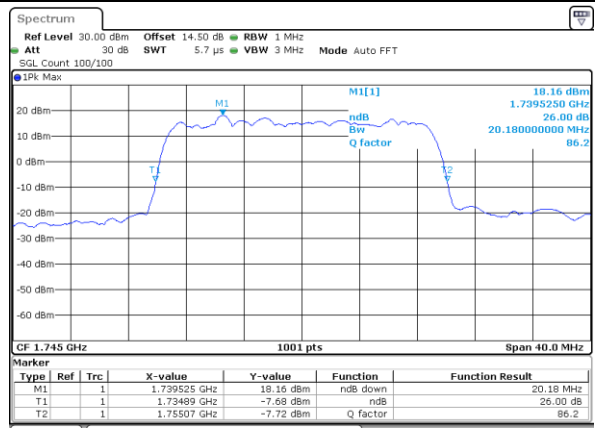

Date: 17\_AUG.2017 13:04:57

Highest Channel / 15MHz / QPSK

Date: 17\_AUG.2017 13:07:19

Highest Channel / 15MHz / 16QAM

Date: 17\_AUG.2017 13:07:29

LTE Band 4

Lowest Channel / 20MHz / QPSK

Date: 17\_AUG.2017 13:14:26

Lowest Channel / 20MHz / 16QAM

Date: 17\_AUG.2017 13:14:36

Middle Channel / 20MHz / QPSK

Date: 17\_AUG.2017 13:21:03

Middle Channel / 20MHz / 16QAM

Date: 17\_AUG.2017 13:21:42

Highest Channel / 20MHz / QPSK

Date: 17\_AUG.2017 13:24:04

Highest Channel / 20MHz / 16QAM

Date: 17\_AUG.2017 13:24:14

LTE Band 7

Lowest Channel / 5MHz / QPSK

Date: 18\_AUG\_2017 11:00:54

Lowest Channel / 5MHz / 16QAM

Date: 18\_AUG\_2017 11:01:05