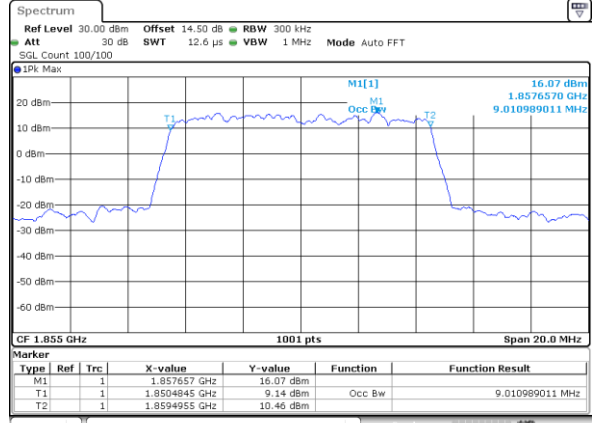

Lowest Channel / 10MHz / 16QAM

Date: 18.AUG.2017 07:45:06