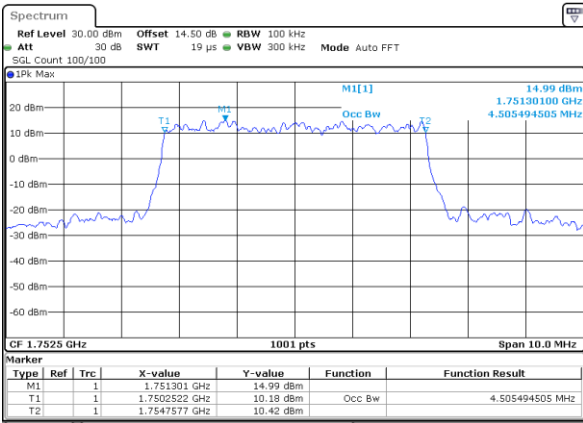

Date: 17\_AUG.2017 12:16:151

LTE Band 4

Lowest Channel / 5MHz / QPSK

Date: 17\_AUG.2017 12:23:47

Lowest Channel / 5MHz / 16QAM

Date: 17\_AUG.2017 12:23:58

Middle Channel / 5MHz / QPSK

Date: 17\_AUG.2017 12:30:54

Middle Channel / 5MHz / 16QAM

Date: 17\_AUG.2017 12:31:04

Highest Channel / 5MHz / QPSK

Date: 17\_AUG.2017 12:33:25

Highest Channel / 5MHz / 16QAM

Date: 17\_AUG.2017 12:33:35

LTE Band 4

Lowest Channel / 10MHz / QPSK