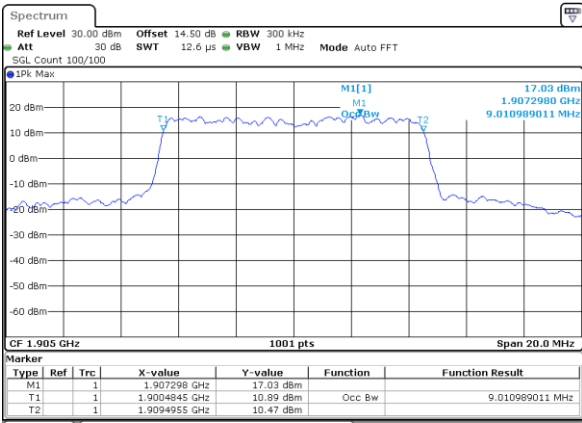

Date: 18.AUG.2017 07:35:14

Middle Channel / 5MHz / 16QAM

Date: 18.AUG.2017 07:35:24

Highest Channel / 5MHz / QPSK

Date: 18.AUG.2017 07:37:46

Highest Channel / 5MHz / 16QAM

Date: 18.AUG.2017 07:37:56

LTE Band 2

Lowest Channel / 10MHz / QPSK

Date: 18.AUG.2017 07:44:56

Lowest Channel / 10MHz / 16QAM

Date: 18.AUG.2017 07:45:06

Middle Channel / 10MHz / QPSK

Date: 18.AUG.2017 07:52:07

Middle Channel / 10MHz / 16QAM

Date: 18.AUG.2017 07:52:17

Highest Channel / 10MHz / QPSK

Date: 18.AUG.2017 07:54:39

Highest Channel / 10MHz / 16QAM

Date: 18.AUG.2017 07:54:49

LTE Band 2

Lowest Channel / 15MHz / QPSK

Date: 18.AUG.2017 08:01:49

Lowest Channel / 15MHz / 16QAM