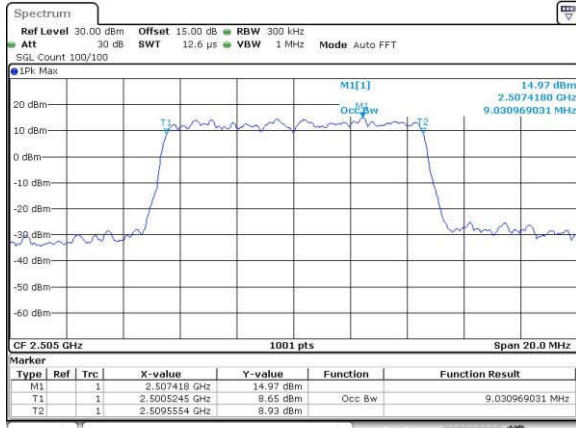

Date: 18\_AUG\_2017 11:10:14

Highest Channel / 5MHz / 16QAM

Date: 18\_AUG\_2017 11:10:25

LTE Band 7

Lowest Channel / 10MHz / QPSK

Date: 18, Aug, 2017 11:17:26

Lowest Channel / 10MHz / 16QAM

Date: 18, Aug, 2017 11:17:36