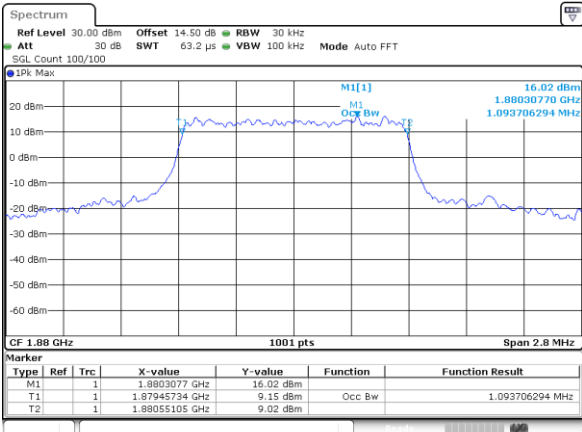

Mode	LTE Band 7 : 99%OBW(MHz)											
	1.4MHz		3MHz		5MHz		10MHz		15MHz		20MHz	
Mod.	QPSK	16QAM	QPSK	16QAM	QPSK	16QAM	QPSK	16QAM	QPSK	16QAM	QPSK	16QAM
Lowest CH	-	-	-	-	4.49	4.52	9.03	8.97	13.43	13.37	18.18	18.50
Middle CH	-	-	-	-	4.51	4.51	9.01	9.01	13.46	13.46	18.58	18.50
Highest CH	-	-	-	-	4.51	4.49	9.07	9.03	13.55	13.46	18.58	18.46

LTE Band 2

Lowest Channel / 1.4MHz / QPSK

Date: 18.AUG.2017 06:54:17

Lowest Channel / 1.4MHz / 16QAM

Date: 18.AUG.2017 06:54:27

Middle Channel / 1.4MHz / QPSK

Date: 18.AUG.2017 07:01:29

Middle Channel / 1.4MHz / 16QAM

Date: 18.AUG.2017 07:01:36

Highest Channel / 1.4MHz / QPSK

Date: 18.AUG.2017 07:03:58

Highest Channel / 1.4MHz / 16QAM

Date: 18.AUG.2017 07:04:08

LTE Band 2

Lowest Channel / 3MHz / QPSK

Date: 18.AUG.2017 07:11:09