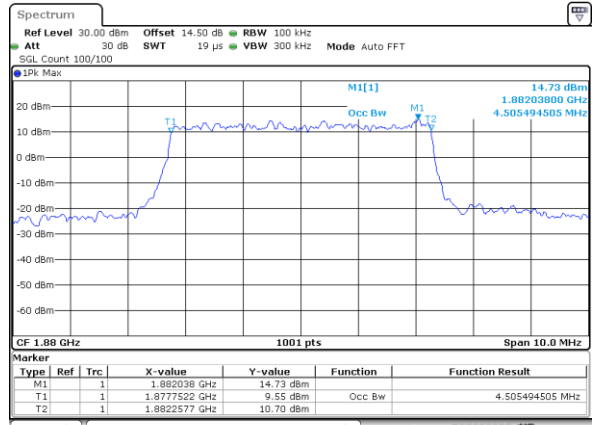

Highest Channel / 3MHz / 16QAM

Date: 18.AUG.2017 07:21:02

LTE Band 2

Lowest Channel / 5MHz / QPSK

Date: 18.AUG.2017 07:28:03

Lowest Channel / 5MHz / 16QAM

Date: 18.AUG.2017 07:28:13

Middle Channel / 5MHz / QPSK

Date: 18.AUG.2017 07:35:14

Middle Channel / 5MHz / 16QAM

Date: 18.AUG.2017 07:35:24

Highest Channel / 5MHz / QPSK

Date: 18.AUG.2017 07:37:46

Highest Channel / 5MHz / 16QAM

Date: 18.AUG.2017 07:37:56

LTE Band 2