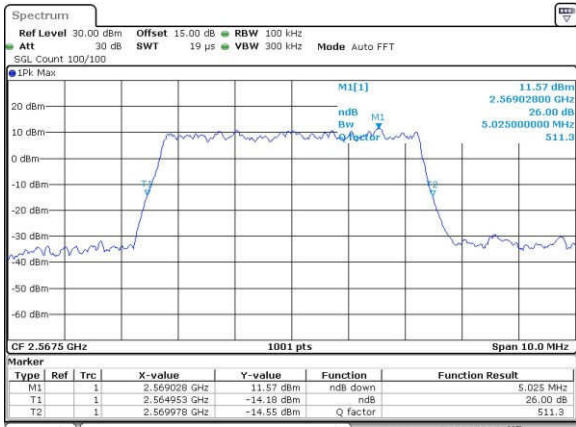

Highest Channel / 5MHz / QPSK

Date: 18_AUG_2017 11:10:35