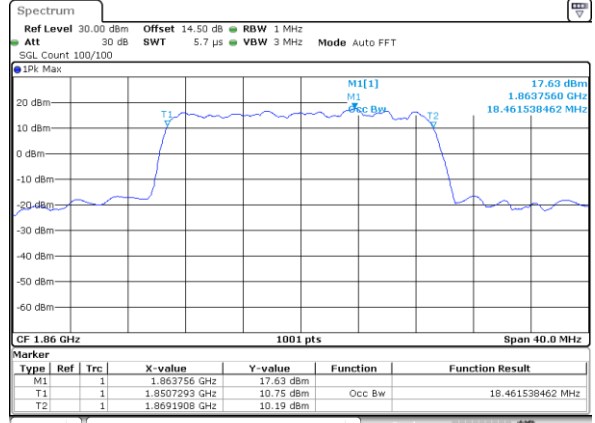

Date: 18.AUG.2017 08:11:43

LTE Band 2

Lowest Channel / 20MHz / QPSK

Date: 18.AUG.2017 08:18:43

Lowest Channel / 20MHz / 16QAM

Date: 18.AUG.2017 08:18:54

Middle Channel / 20MHz / QPSK

Date: 18.AUG.2017 08:25:54

Middle Channel / 20MHz / 16QAM

Date: 18.AUG.2017 08:26:05

Highest Channel / 20MHz / QPSK

Date: 18.AUG.2017 08:28:27

Highest Channel / 20MHz / 16QAM

Date: 18.AUG.2017 08:28:37

LTE Band 4

Lowest Channel / 1.4MHz / QPSK