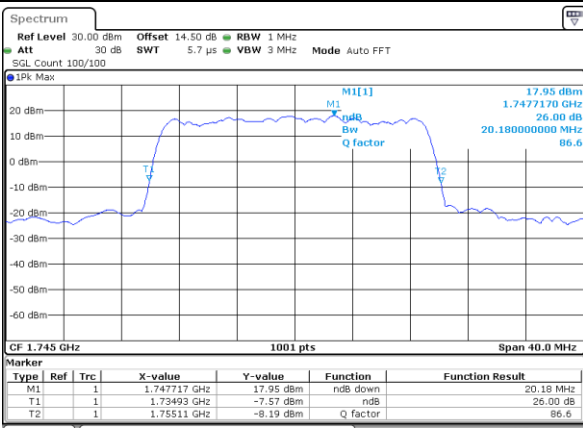

Date: 17\_AUG.2017 13:04:57

Highest Channel / 15MHz / QPSK

Date: 17\_AUG.2017 13:07:19

Highest Channel / 15MHz / 16QAM

Date: 17\_AUG.2017 13:07:29

LTE Band 4

Lowest Channel / 20MHz / QPSK

Date: 17\_AUG.2017 13:14:26

Lowest Channel / 20MHz / 16QAM

Date: 17\_AUG.2017 13:14:36

Middle Channel / 20MHz / QPSK

Date: 17\_AUG.2017 13:21:03

Middle Channel / 20MHz / 16QAM

Date: 17\_AUG.2017 13:21:42

Highest Channel / 20MHz / QPSK

Date: 17\_AUG.2017 13:24:04

Highest Channel / 20MHz / 16QAM

Date: 17\_AUG.2017 13:24:14

LTE Band 7

Lowest Channel / 5MHz / QPSK

Date: 18\_AUG\_2017 11:00:54

Lowest Channel / 5MHz / 16QAM

Date: 18\_AUG\_2017 11:01:05