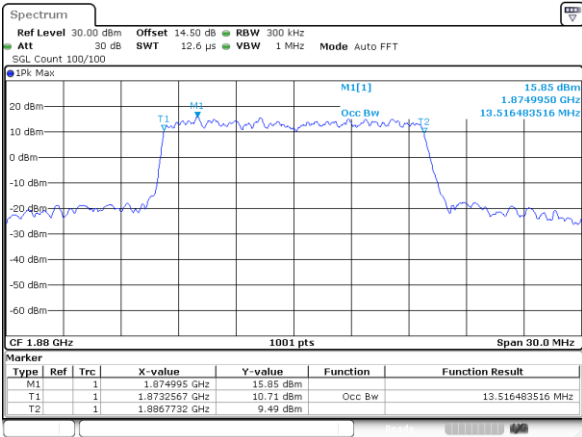

Middle Channel / 15MHz / QPSK

Date: 18.AUG.2017 08:09:00