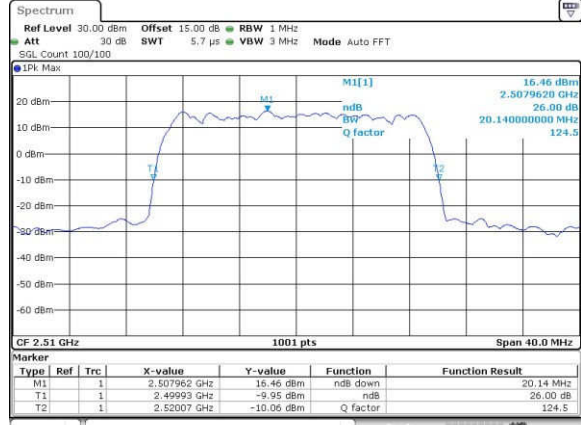

Highest Channel / 15MHz / QPSK

Date: 18\_AUG\_2017 11:44:17

Highest Channel / 15MHz / 16QAM

Date: 18\_AUG\_2017 11:44:28

LTE Band 7

Lowest Channel / 20MHz / QPSK

Date: 18, AUG, 2017 11:51:29

Lowest Channel / 20MHz / 16QAM