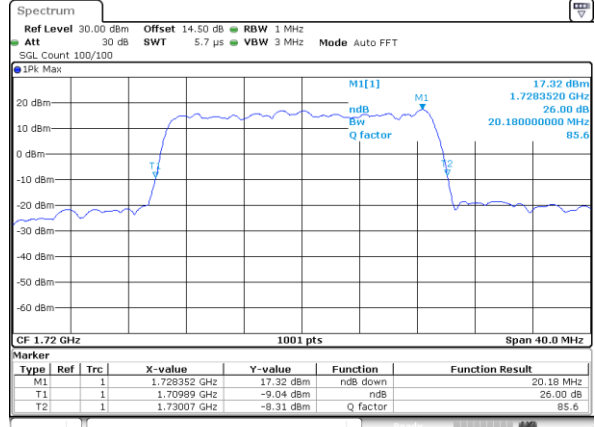

Lowest Channel / 20MHz / 16QAM

Date: 17_AUG.2017 13:14:36