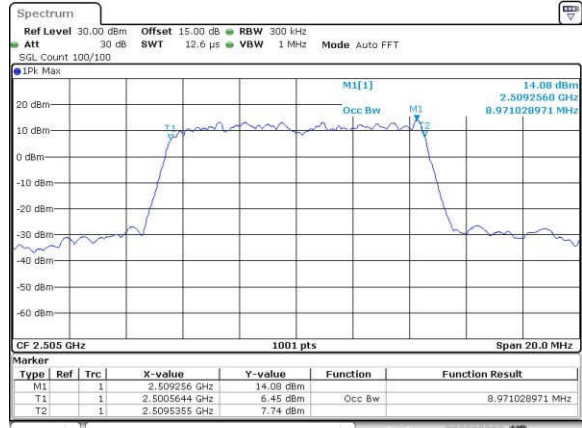

Date: 18\_AUG\_2017 11:10:14

Highest Channel / 5MHz / 16QAM

Date: 18\_AUG\_2017 11:10:25

LTE Band 7

Lowest Channel / 10MHz / QPSK

Date: 18, Aug, 2017 11:17:26

Lowest Channel / 10MHz / 16QAM

Date: 18, Aug, 2017 11:17:36