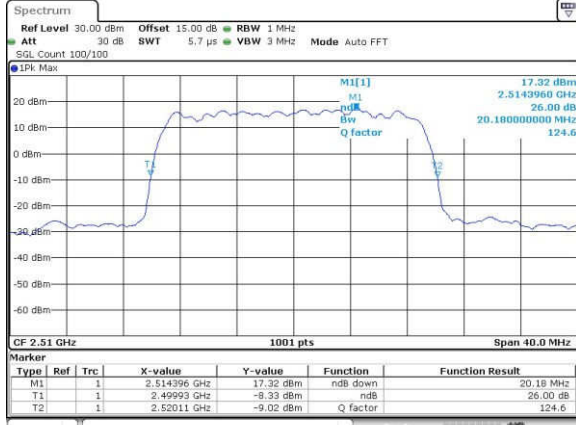

Highest Channel / 15MHz / QPSK

Date: 18\_AUG\_2017 11:44:17

Highest Channel / 15MHz / 16QAM

Date: 18\_AUG\_2017 11:44:28

LTE Band 7

Lowest Channel / 20MHz / QPSK

Date: 18, AUG, 2017 11:51:29

Lowest Channel / 20MHz / 16QAM