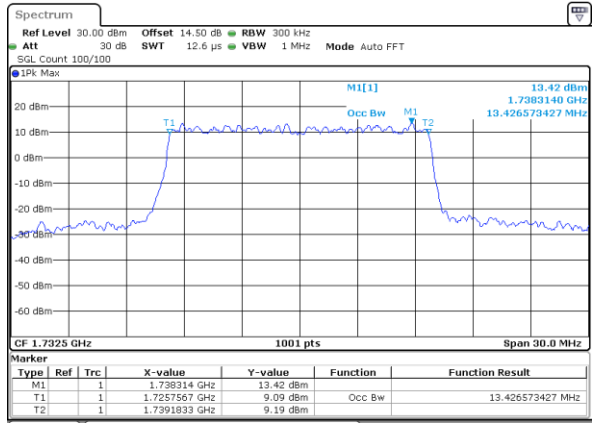

Middle Channel / 15MHz / 16QAM

Date: 17_AUG.2017 13:04:37