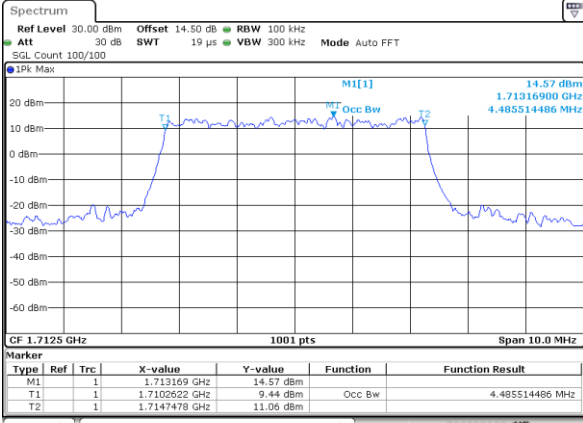

Highest Channel / 1.4MHz / QPSK

Date: 17\_AUG.2017 11:59:08

Highest Channel / 1.4MHz / 16QAM

Date: 17\_AUG.2017 11:59:18

LTE Band 4

Lowest Channel / 3MHz / QPSK

Date: 17\_AUG.2017 12:10:15

Lowest Channel / 3MHz / 16QAM

Date: 17\_AUG.2017 12:10:125

Middle Channel / 3MHz / QPSK

Date: 17\_AUG.2017 12:14:09

Middle Channel / 3MHz / 16QAM

Date: 17\_AUG.2017 12:14:120

Highest Channel / 3MHz / QPSK

Date: 17\_AUG.2017 12:16:41

Highest Channel / 3MHz / 16QAM

Date: 17\_AUG.2017 12:16:151

LTE Band 4

Lowest Channel / 5MHz / QPSK

Date: 17\_AUG.2017 12:23:47

Lowest Channel / 5MHz / 16QAM

Date: 17\_AUG.2017 12:23:58

Middle Channel / 5MHz / QPSK

Date: 17\_AUG.2017 12:30:54