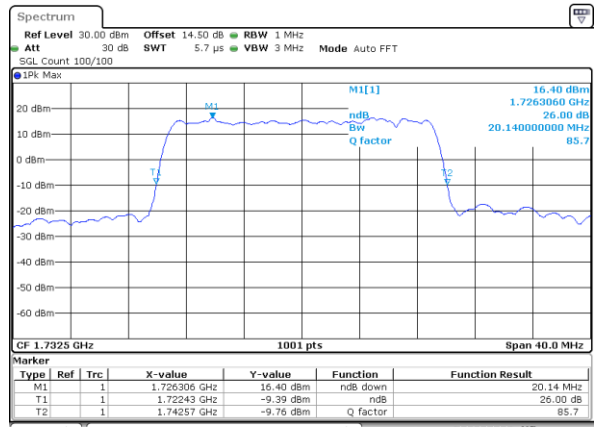

Date: 17\_AUG.2017 13:04:57

Highest Channel / 15MHz / QPSK

Date: 17\_AUG.2017 13:07:19

Highest Channel / 15MHz / 16QAM

Date: 17\_AUG.2017 13:07:29

LTE Band 4

Lowest Channel / 20MHz / QPSK

Date: 17\_AUG.2017 13:14:26

Lowest Channel / 20MHz / 16QAM

Date: 17\_AUG.2017 13:14:36

Middle Channel / 20MHz / QPSK

Date: 17\_AUG.2017 13:21:03

Middle Channel / 20MHz / 16QAM

Date: 17\_AUG.2017 13:21:42

Highest Channel / 20MHz / QPSK

Date: 17\_AUG.2017 13:24:04

Highest Channel / 20MHz / 16QAM

Date: 17\_AUG.2017 13:24:14

LTE Band 7

Lowest Channel / 5MHz / QPSK

Date: 18\_AUG\_2017 11:00:54

Lowest Channel / 5MHz / 16QAM

Date: 18\_AUG\_2017 11:01:05