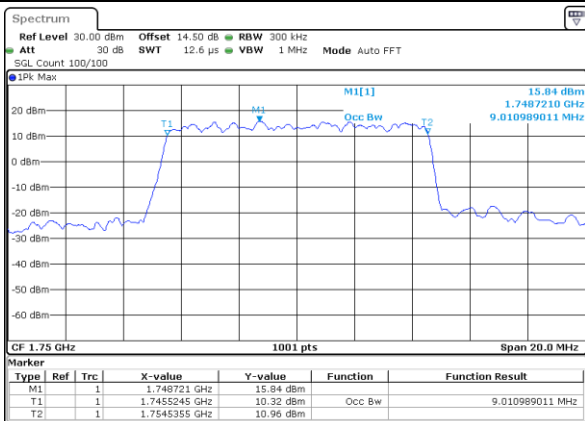

Middle Channel / 5MHz / 16QAM

Date: 17\_AUG.2017 12:31:04

Highest Channel / 5MHz / QPSK

Date: 17\_AUG.2017 12:33:25

Highest Channel / 5MHz / 16QAM

Date: 17\_AUG.2017 12:33:35

LTE Band 4

Lowest Channel / 10MHz / QPSK

Date: 17\_AUG.2017 12:40:32

Lowest Channel / 10MHz / 16QAM

Date: 17\_AUG.2017 12:40:43

Middle Channel / 10MHz / QPSK

Date: 17\_AUG.2017 12:47:40

Middle Channel / 10MHz / 16QAM

Date: 17\_AUG.2017 12:47:51

Highest Channel / 10MHz / QPSK

Date: 17\_AUG.2017 12:50:12

Highest Channel / 10MHz / 16QAM

Date: 17\_AUG.2017 12:50:23

LTE Band 4

Lowest Channel / 15MHz / QPSK

Date: 17\_AUG.2017 12:57:19

Lowest Channel / 15MHz / 16QAM

Date: 17\_AUG.2017 12:57:30