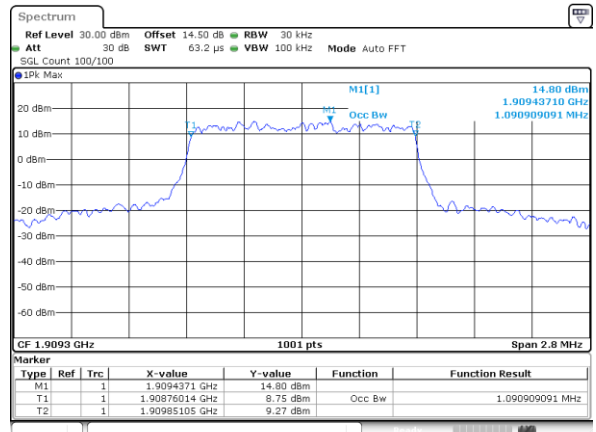

Mode	LTE Band 7 : 99%OBW(MHz)											
	1.4MHz		3MHz		5MHz		10MHz		15MHz		20MHz	
Mod.	QPSK	16QAM	QPSK	16QAM	QPSK	16QAM	QPSK	16QAM	QPSK	16QAM	QPSK	16QAM
Lowest CH	-	-	-	-	4.49	4.52	9.03	8.97	13.43	13.37	18.18	18.50
Middle CH	-	-	-	-	4.51	4.51	9.01	9.01	13.46	13.46	18.58	18.50
Highest CH	-	-	-	-	4.51	4.49	9.07	9.03	13.55	13.46	18.58	18.46

LTE Band 2

Lowest Channel / 1.4MHz / QPSK

Date: 18.AUG.2017 06:54:17

Lowest Channel / 1.4MHz / 16QAM

Date: 18.AUG.2017 06:54:27

Middle Channel / 1.4MHz / QPSK

Date: 18.AUG.2017 07:01:29

Middle Channel / 1.4MHz / 16QAM

Date: 18.AUG.2017 07:01:36

Highest Channel / 1.4MHz / QPSK

Date: 18.AUG.2017 07:03:58

Highest Channel / 1.4MHz / 16QAM

Date: 18.AUG.2017 07:04:08

LTE Band 2

Lowest Channel / 3MHz / QPSK

Date: 18.AUG.2017 07:11:09