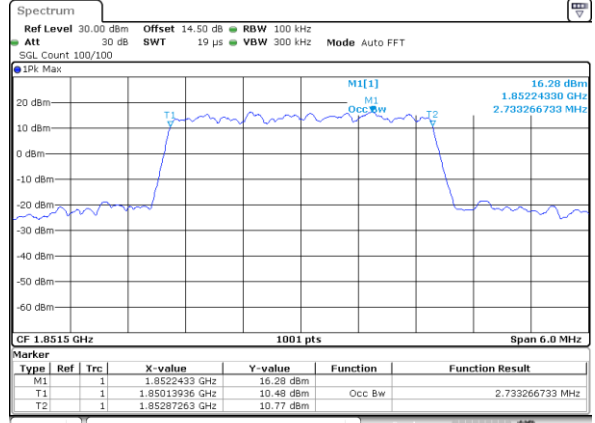

Lowest Channel / 3MHz / 16QAM

Date: 18.AUG.2017 07:11:19