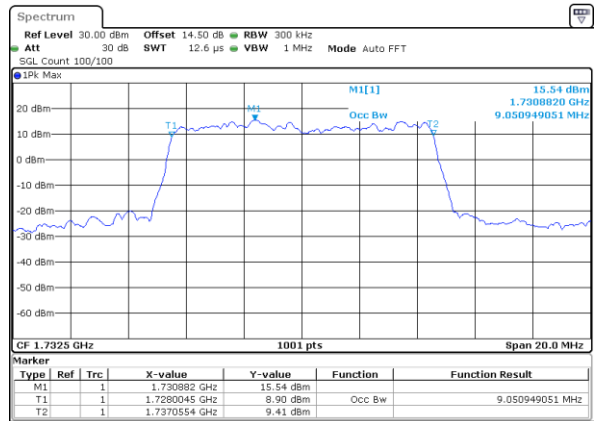

Middle Channel / 5MHz / 16QAM

Date: 17\_AUG.2017 12:31:04

Highest Channel / 5MHz / QPSK

Date: 17\_AUG.2017 12:33:25

Highest Channel / 5MHz / 16QAM

Date: 17\_AUG.2017 12:33:35

LTE Band 4

Lowest Channel / 10MHz / QPSK

Date: 17\_AUG.2017 12:40:32

Lowest Channel / 10MHz / 16QAM

Date: 17\_AUG.2017 12:40:43

Middle Channel / 10MHz / QPSK

Date: 17\_AUG.2017 12:47:40

Middle Channel / 10MHz / 16QAM

Date: 17\_AUG.2017 12:47:51

Highest Channel / 10MHz / QPSK

Date: 17\_AUG.2017 12:50:12

Highest Channel / 10MHz / 16QAM

Date: 17\_AUG.2017 12:50:23

LTE Band 4

Lowest Channel / 15MHz / QPSK

Date: 17\_AUG.2017 12:57:19

Lowest Channel / 15MHz / 16QAM

Date: 17\_AUG.2017 12:57:30