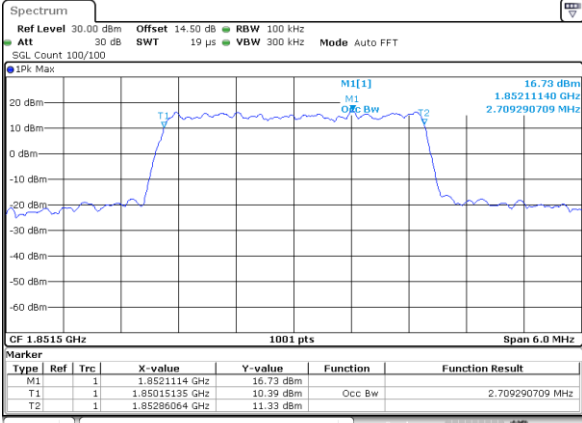

LTE Band 2

Lowest Channel / 1.4MHz / QPSK

Date: 18.AUG.2017 06:54:17

Lowest Channel / 1.4MHz / 16QAM

Date: 18.AUG.2017 06:54:27

Middle Channel / 1.4MHz / QPSK

Date: 18.AUG.2017 07:01:29

Middle Channel / 1.4MHz / 16QAM

Date: 18.AUG.2017 07:01:36

Highest Channel / 1.4MHz / QPSK

Date: 18.AUG.2017 07:03:58

Highest Channel / 1.4MHz / 16QAM

Date: 18.AUG.2017 07:04:08

LTE Band 2

Lowest Channel / 3MHz / QPSK

Date: 18.AUG.2017 07:11:09