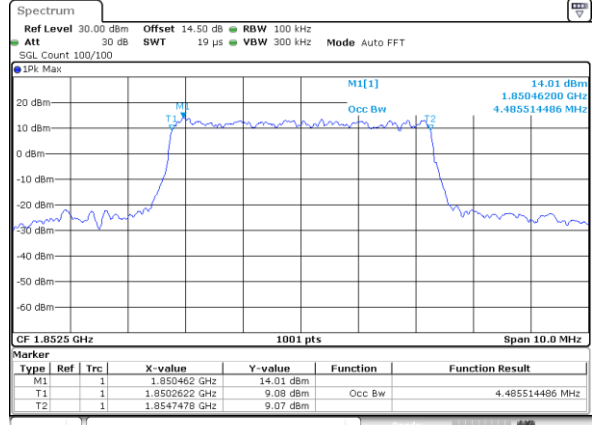

Lowest Channel / 3MHz / 16QAM

Date: 18.AUG.2017 07:11:19

Middle Channel / 3MHz / QPSK

Date: 18.AUG.2017 07:18:19

Middle Channel / 3MHz / 16QAM

Date: 18.AUG.2017 07:18:29

Highest Channel / 3MHz / QPSK

Date: 18.AUG.2017 07:20:52

Highest Channel / 3MHz / 16QAM

Date: 18.AUG.2017 07:21:02

LTE Band 2

Lowest Channel / 5MHz / QPSK

Date: 18.AUG.2017 07:28:03

Lowest Channel / 5MHz / 16QAM

Date: 18.AUG.2017 07:28:13

Middle Channel / 5MHz / QPSK

Date: 18.AUG.2017 07:35:14

Middle Channel / 5MHz / 16QAM

Date: 18.AUG.2017 07:35:24

Highest Channel / 5MHz / QPSK

Date: 18.AUG.2017 07:37:46

Highest Channel / 5MHz / 16QAM

Date: 18.AUG.2017 07:37:56

LTE Band 2