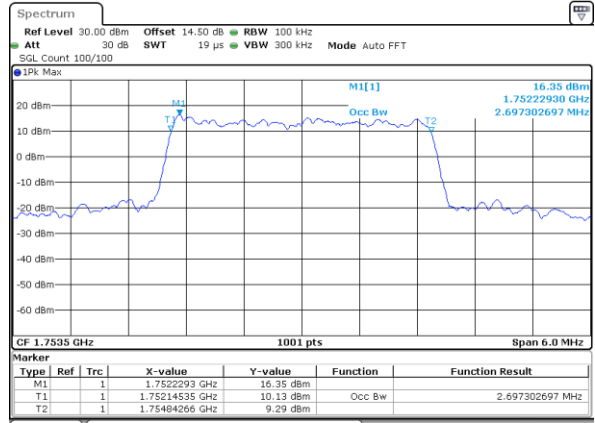

Highest Channel / 1.4MHz / QPSK

Date: 17\_AUG.2017 11:59:08

Highest Channel / 1.4MHz / 16QAM

Date: 17\_AUG.2017 11:59:18

LTE Band 4

Lowest Channel / 3MHz / QPSK

Date: 17\_AUG.2017 12:10:15

Lowest Channel / 3MHz / 16QAM

Date: 17\_AUG.2017 12:10:125

Middle Channel / 3MHz / QPSK

Date: 17\_AUG.2017 12:14:09

Middle Channel / 3MHz / 16QAM

Date: 17\_AUG.2017 12:14:120

Highest Channel / 3MHz / QPSK

Date: 17\_AUG.2017 12:16:41

Highest Channel / 3MHz / 16QAM

Date: 17\_AUG.2017 12:16:151

LTE Band 4

Lowest Channel / 5MHz / QPSK

Date: 17\_AUG.2017 12:23:47

Lowest Channel / 5MHz / 16QAM

Date: 17\_AUG.2017 12:23:58

Middle Channel / 5MHz / QPSK

Date: 17\_AUG.2017 12:30:54