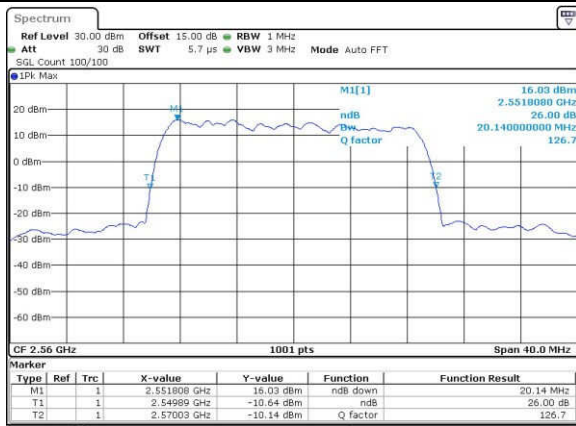

Highest Channel / 15MHz / QPSK

Date: 18\_AUG\_2017 11:44:17

Highest Channel / 15MHz / 16QAM

Date: 18\_AUG\_2017 11:44:28

LTE Band 7

Lowest Channel / 20MHz / QPSK

Date: 18, AUG, 2017 11:51:29

Lowest Channel / 20MHz / 16QAM

Date: 18, AUG, 2017 11:51:39

Middle Channel / 20MHz / QPSK

Date: 18, AUG, 2017 11:58:38

Middle Channel / 20MHz / 16QAM

Date: 18, AUG, 2017 11:58:48

Highest Channel / 20MHz / QPSK

Date: 18, AUG, 2017 12:01:08

Highest Channel / 20MHz / 16QAM

Date: 18, AUG, 2017 12:01:19

**Occupied Bandwidth**

Mode	LTE Band 2 : 99%OBW(MHz)											
	1.4MHz		3MHz		5MHz		10MHz		15MHz		20MHz	
Mod.	QPSK	16QAM	QPSK	16QAM	QPSK	16QAM	QPSK	16QAM	QPSK	16QAM	QPSK	16QAM
Lowest CH	1.10	1.10	2.71	2.73	4.49	4.49	8.99	9.01	13.46	13.46	18.42	18.46
Middle CH	1.09	1.09	2.71	2.71	4.50	4.51	9.01	8.99	13.52	13.43	18.34	18.34
Highest CH	1.09	1.09	2.73	2.71	4.52	4.52	9.01	9.03	13.46	13.40	18.42	18.42

Mode	LTE Band 4 : 99%OBW(MHz)											
	1.4MHz		3MHz		5MHz		10MHz		15MHz		20MHz	
Mod.	QPSK	16QAM	QPSK	16QAM	QPSK	16QAM	QPSK	16QAM	QPSK	16QAM	QPSK	16QAM
Lowest CH	1.09	1.10	2.72	2.72	4.49	4.50	9.03	9.01	13.43	13.52	18.42	18.34
Middle CH	1.09	1.10	2.72	2.72	4.50	4.51	8.99	9.05	13.43	13.43	18.26	18.54
Highest CH	1.09	1.09	2.72	2.70	4.51	4.52	9.01	9.01	13.43	13.46	18.50	18.34