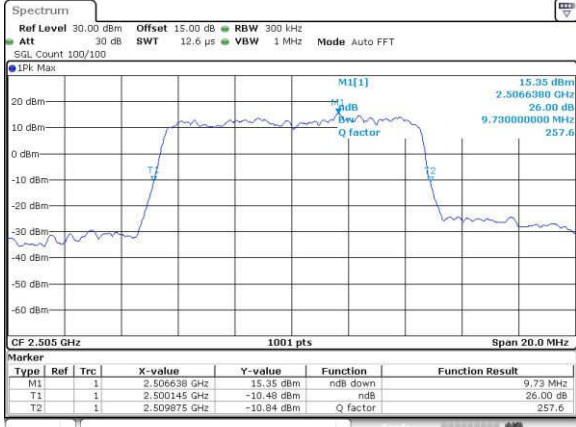

Date: 18\_AUG\_2017 11:10:45

LTE Band 7

Lowest Channel / 10MHz / QPSK

Date: 18\_AUG\_2017 11:17:47

Lowest Channel / 10MHz / 16QAM

Date: 18\_AUG\_2017 11:17:57

Middle Channel / 10MHz / QPSK

Date: 18\_AUG\_2017 11:24:56