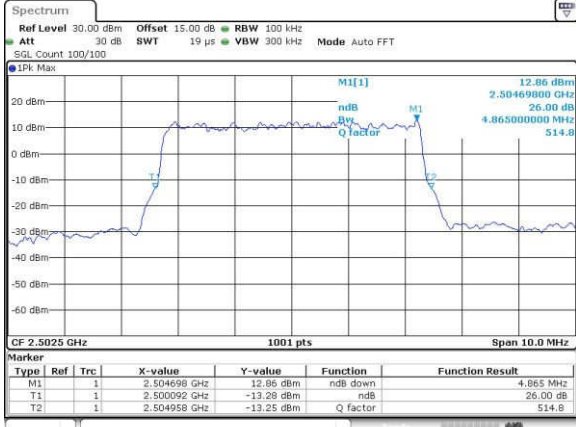

Date: 17\_AUG.2017 13:24:04

Highest Channel / 20MHz / 16QAM

Date: 17\_AUG.2017 13:24:14

LTE Band 7

Lowest Channel / 5MHz / QPSK

Date: 18\_AUG\_2017 11:00:54

Lowest Channel / 5MHz / 16QAM

Date: 18\_AUG\_2017 11:01:05