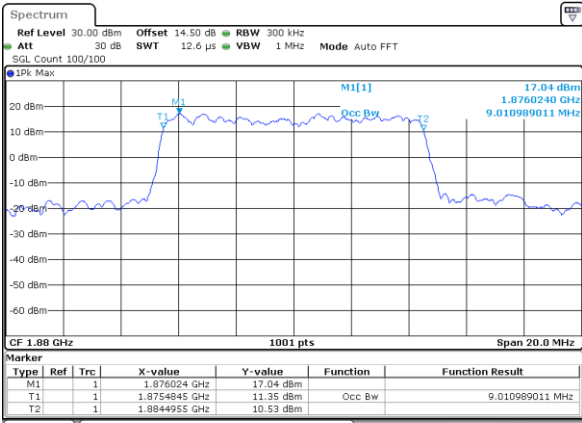

Date: 18.AUG.2017 07:35:14

Middle Channel / 5MHz / 16QAM

Date: 18.AUG.2017 07:35:24

Highest Channel / 5MHz / QPSK

Date: 18.AUG.2017 07:37:46

Highest Channel / 5MHz / 16QAM

Date: 18.AUG.2017 07:37:56

LTE Band 2

Lowest Channel / 10MHz / QPSK

Date: 18.AUG.2017 07:44:56

Lowest Channel / 10MHz / 16QAM

Date: 18.AUG.2017 07:45:06

Middle Channel / 10MHz / QPSK

Date: 18.AUG.2017 07:52:07

Middle Channel / 10MHz / 16QAM

Date: 18.AUG.2017 07:52:17

Highest Channel / 10MHz / QPSK

Date: 18.AUG.2017 07:54:39

Highest Channel / 10MHz / 16QAM

Date: 18.AUG.2017 07:54:49

LTE Band 2

Lowest Channel / 15MHz / QPSK

Date: 18.AUG.2017 08:01:49

Lowest Channel / 15MHz / 16QAM