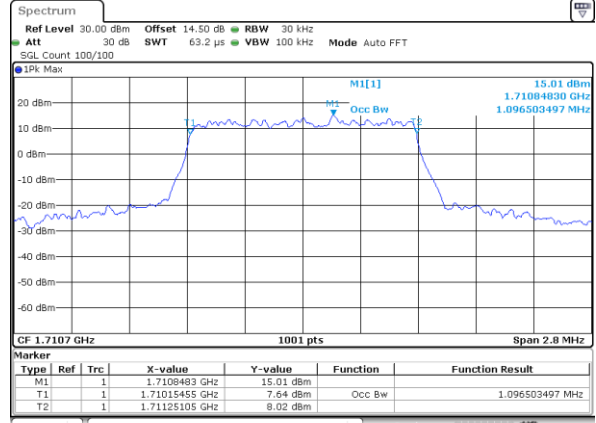

Date: 18.AUG.2017 08:11:43

LTE Band 2

Lowest Channel / 20MHz / QPSK

Date: 18.AUG.2017 08:18:43

Lowest Channel / 20MHz / 16QAM

Date: 18.AUG.2017 08:18:54

Middle Channel / 20MHz / QPSK

Date: 18.AUG.2017 08:25:54

Middle Channel / 20MHz / 16QAM

Date: 18.AUG.2017 08:26:05

Highest Channel / 20MHz / QPSK

Date: 18.AUG.2017 08:28:27

Highest Channel / 20MHz / 16QAM

Date: 18.AUG.2017 08:28:37

LTE Band 4

Lowest Channel / 1.4MHz / QPSK

Date: 17\_AUG.2017 11:02:58

Lowest Channel / 1.4MHz / 16QAM

Date: 17\_AUG.2017 11:03:09

Middle Channel / 1.4MHz / QPSK

Date: 17\_AUG.2017 11:56:37

Middle Channel / 1.4MHz / 16QAM

Date: 17\_AUG.2017 11:56:48