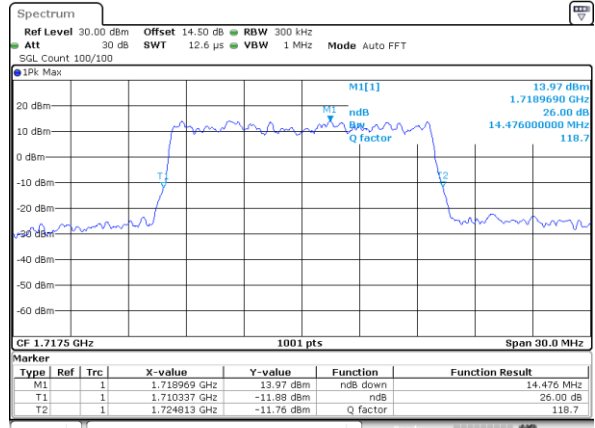

LTE Band 4

Lowest Channel / 15MHz / QPSK

Date: 17\_AUG.2017 12:57:40

Lowest Channel / 15MHz / 16QAM

Date: 17\_AUG.2017 12:57:50

Middle Channel / 15MHz / QPSK

Date: 17\_AUG.2017 13:04:47

Middle Channel / 15MHz / 16QAM

Date: 17\_AUG.2017 13:04:57

Highest Channel / 15MHz / QPSK

Date: 17\_AUG.2017 13:07:19

Highest Channel / 15MHz / 16QAM

Date: 17\_AUG.2017 13:07:29

LTE Band 4

Lowest Channel / 20MHz / QPSK

Date: 17\_AUG.2017 13:14:26