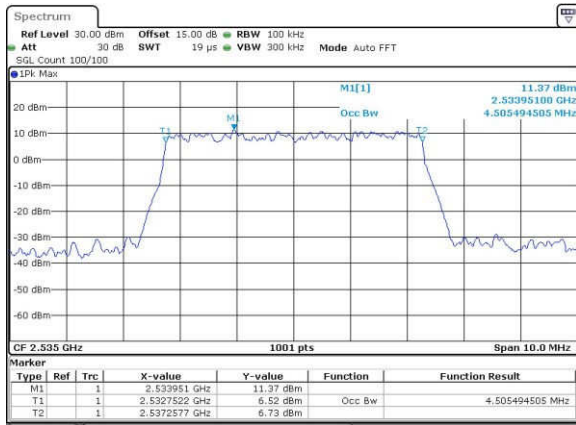

Middle Channel / 5MHz / QPSK

Date: 18_AUG_2017 11:07:44