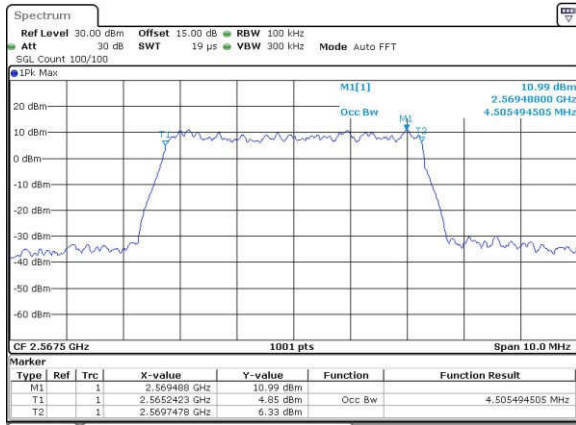

Middle Channel / 20MHz / 16QAM

Date: 17\_AUG.2017 13:21:23

Highest Channel / 20MHz / QPSK

Date: 17\_AUG.2017 13:23:43

Highest Channel / 20MHz / 16QAM

Date: 17\_AUG.2017 13:23:54

LTE Band 7

Lowest Channel / 5MHz / QPSK

Date: 18\_AUG\_2017 11:00:34

Lowest Channel / 5MHz / 16QAM

Date: 18\_AUG\_2017 11:00:44

Middle Channel / 5MHz / QPSK

Date: 18\_AUG\_2017 11:07:44

Middle Channel / 5MHz / 16QAM

Date: 18\_AUG\_2017 11:07:54

Highest Channel / 5MHz / QPSK

Date: 18\_AUG\_2017 11:10:14

Highest Channel / 5MHz / 16QAM

Date: 18\_AUG\_2017 11:10:25

LTE Band 7

Lowest Channel / 10MHz / QPSK

Date: 18, Aug, 2017 11:17:26

Lowest Channel / 10MHz / 16QAM

Date: 18, Aug, 2017 11:17:36