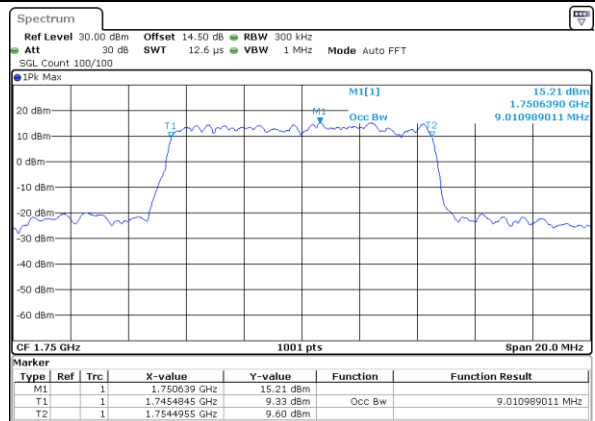

Middle Channel / 5MHz / 16QAM

Date: 17\_AUG.2017 12:31:04

Highest Channel / 5MHz / QPSK

Date: 17\_AUG.2017 12:33:25

Highest Channel / 5MHz / 16QAM

Date: 17\_AUG.2017 12:33:35

LTE Band 4

Lowest Channel / 10MHz / QPSK

Date: 17\_AUG.2017 12:40:32

Lowest Channel / 10MHz / 16QAM

Date: 17\_AUG.2017 12:40:43

Middle Channel / 10MHz / QPSK

Date: 17\_AUG.2017 12:47:40

Middle Channel / 10MHz / 16QAM

Date: 17\_AUG.2017 12:47:51

Highest Channel / 10MHz / QPSK

Date: 17\_AUG.2017 12:50:12

Highest Channel / 10MHz / 16QAM

Date: 17\_AUG.2017 12:50:23

LTE Band 4

Lowest Channel / 15MHz / QPSK

Date: 17\_AUG.2017 12:57:19

Lowest Channel / 15MHz / 16QAM

Date: 17\_AUG.2017 12:57:30