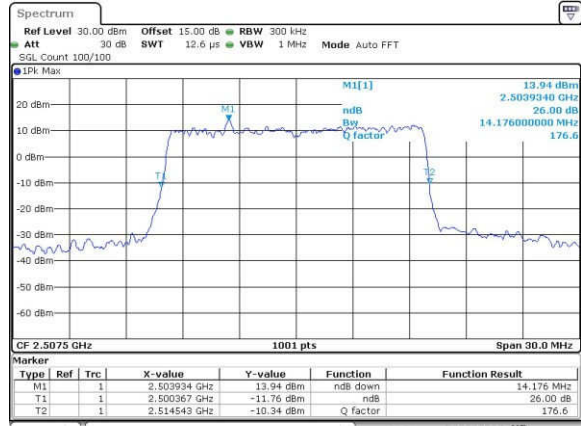

Lowest Channel / 15MHz / 16QAM

Date: 18_AUG_2017 11:34:48