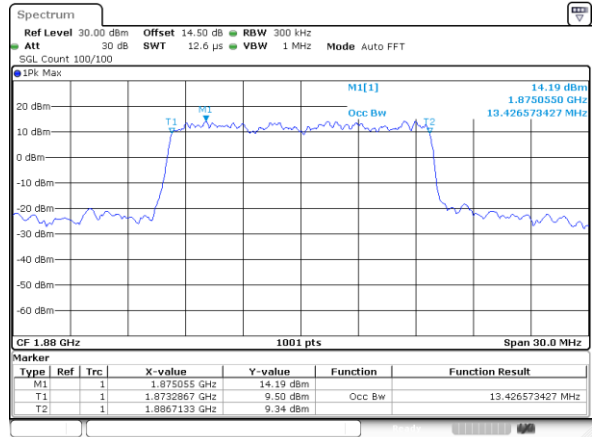

Middle Channel / 15MHz / 16QAM

Date: 18.AUG.2017 08:09:10