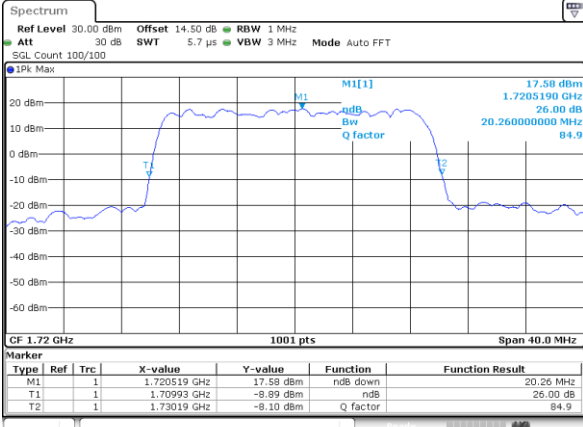

Date: 17\_AUG.2017 13:04:57

Highest Channel / 15MHz / QPSK

Date: 17\_AUG.2017 13:07:19

Highest Channel / 15MHz / 16QAM

Date: 17\_AUG.2017 13:07:29

LTE Band 4

Lowest Channel / 20MHz / QPSK

Date: 17\_AUG.2017 13:14:26