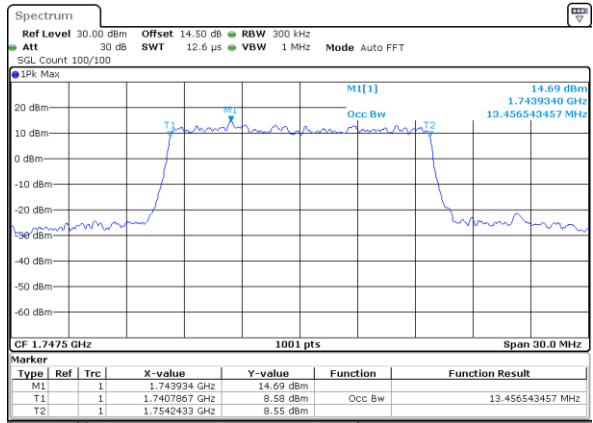

Date: 17\_AUG.2017 12:50:12

Highest Channel / 10MHz / 16QAM

Date: 17\_AUG.2017 12:50:23

LTE Band 4

Lowest Channel / 15MHz / QPSK

Date: 17\_AUG.2017 12:57:19

Lowest Channel / 15MHz / 16QAM

Date: 17\_AUG.2017 12:57:30

Middle Channel / 15MHz / QPSK

Date: 17\_AUG.2017 13:04:26

Middle Channel / 15MHz / 16QAM

Date: 17\_AUG.2017 13:04:37

Highest Channel / 15MHz / QPSK

Date: 17\_AUG.2017 13:06:59

Highest Channel / 15MHz / 16QAM

Date: 17\_AUG.2017 13:07:09

LTE Band 4

Lowest Channel / 20MHz / QPSK

Date: 17\_AUG.2017 13:14:06

Lowest Channel / 20MHz / 16QAM

Date: 17\_AUG.2017 13:14:16

Middle Channel / 20MHz / QPSK

Date: 17\_AUG.2017 13:21:12