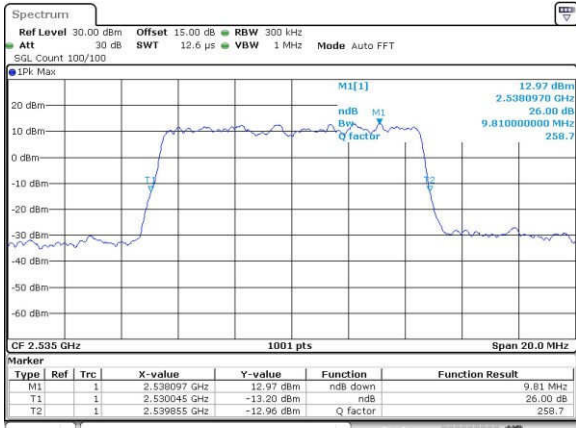

Date: 18\_AUG\_2017 11:10:45

LTE Band 7

Lowest Channel / 10MHz / QPSK

Date: 18\_AUG\_2017 11:17:47

Lowest Channel / 10MHz / 16QAM

Date: 18\_AUG\_2017 11:17:57

Middle Channel / 10MHz / QPSK

Date: 18\_AUG\_2017 11:24:56

Middle Channel / 10MHz / 16QAM

Date: 18\_AUG\_2017 11:25:06

Highest Channel / 10MHz / QPSK

Date: 18\_AUG\_2017 11:27:26

Highest Channel / 10MHz / 16QAM

Date: 18\_AUG\_2017 11:27:36

LTE Band 7

Lowest Channel / 15MHz / QPSK