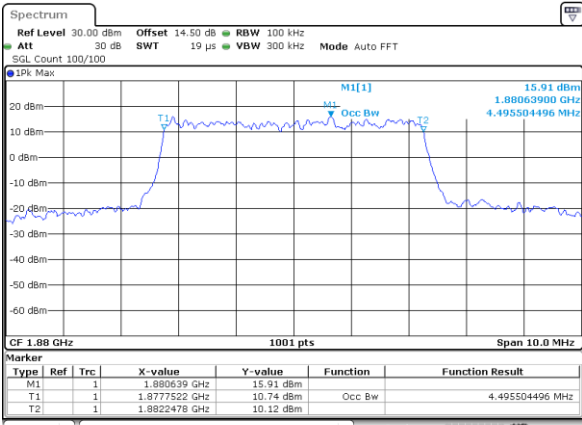

Highest Channel / 3MHz / 16QAM

Date: 18.AUG.2017 07:21:02

LTE Band 2

Lowest Channel / 5MHz / QPSK

Date: 18.AUG.2017 07:28:03

Lowest Channel / 5MHz / 16QAM

Date: 18.AUG.2017 07:28:13

Middle Channel / 5MHz / QPSK

Date: 18.AUG.2017 07:35:14

Middle Channel / 5MHz / 16QAM

Date: 18.AUG.2017 07:35:24

Highest Channel / 5MHz / QPSK

Date: 18.AUG.2017 07:37:46

Highest Channel / 5MHz / 16QAM

Date: 18.AUG.2017 07:37:56

LTE Band 2