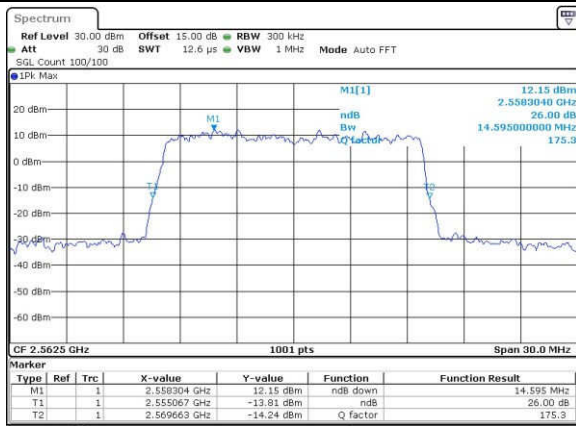

Middle Channel / 10MHz / 16QAM

Date: 18\_AUG\_2017 11:25:06

Highest Channel / 10MHz / QPSK

Date: 18\_AUG\_2017 11:27:26

Highest Channel / 10MHz / 16QAM

Date: 18\_AUG\_2017 11:27:36

LTE Band 7

Lowest Channel / 15MHz / QPSK

Date: 18\_AUG\_2017 11:34:38

Lowest Channel / 15MHz / 16QAM

Date: 18\_AUG\_2017 11:34:48

Middle Channel / 15MHz / QPSK

Date: 18\_AUG\_2017 11:41:47

Middle Channel / 15MHz / 16QAM

Date: 18\_AUG\_2017 11:41:57

Highest Channel / 15MHz / QPSK

Date: 18\_AUG\_2017 11:44:17

Highest Channel / 15MHz / 16QAM

Date: 18\_AUG\_2017 11:44:28

LTE Band 7

Lowest Channel / 20MHz / QPSK

Date: 18, AUG, 2017 11:51:29

Lowest Channel / 20MHz / 16QAM