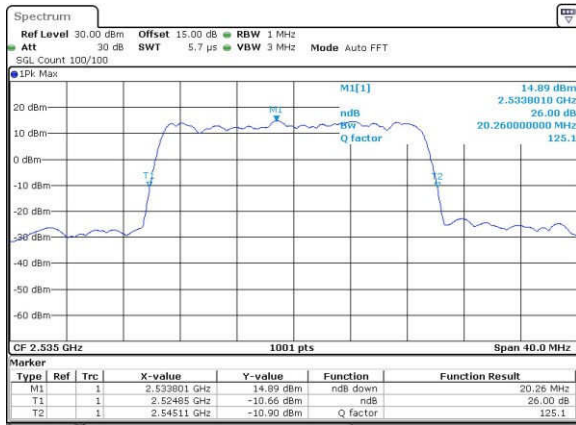

Middle Channel / 20MHz / QPSK

Date: 18, AUG, 2017 11:58:38