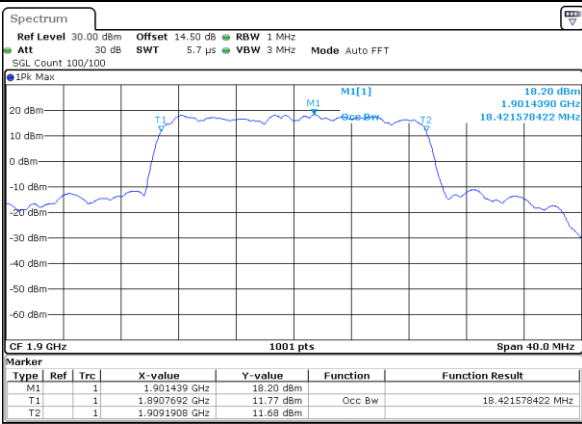

Date: 18.AUG.2017 08:11:43

LTE Band 2

Lowest Channel / 20MHz / QPSK

Date: 18.AUG.2017 08:18:43

Lowest Channel / 20MHz / 16QAM

Date: 18.AUG.2017 08:18:54

Middle Channel / 20MHz / QPSK

Date: 18.AUG.2017 08:25:54

Middle Channel / 20MHz / 16QAM

Date: 18.AUG.2017 08:26:05

Highest Channel / 20MHz / QPSK

Date: 18.AUG.2017 08:28:27

Highest Channel / 20MHz / 16QAM

Date: 18.AUG.2017 08:28:37

LTE Band 4

Lowest Channel / 1.4MHz / QPSK