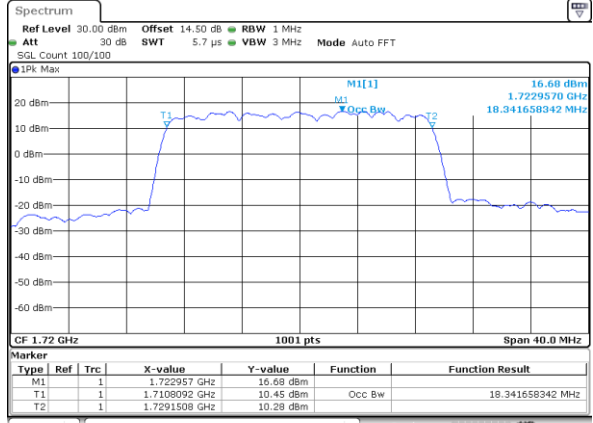

Date: 17\_AUG.2017 13:07:09

LTE Band 4

Lowest Channel / 20MHz / QPSK

Date: 17\_AUG.2017 13:14:06

Lowest Channel / 20MHz / 16QAM

Date: 17\_AUG.2017 13:14:16

Middle Channel / 20MHz / QPSK

Date: 17\_AUG.2017 13:21:12

Middle Channel / 20MHz / 16QAM

Date: 17\_AUG.2017 13:21:23

Highest Channel / 20MHz / QPSK

Date: 17\_AUG.2017 13:23:43

Highest Channel / 20MHz / 16QAM

Date: 17\_AUG.2017 13:23:54

LTE Band 7

Lowest Channel / 5MHz / QPSK