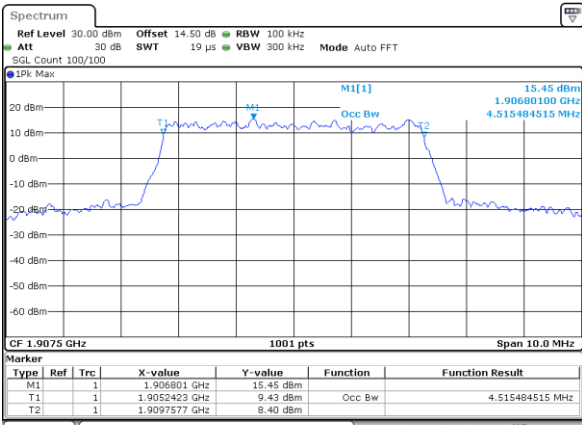

Highest Channel / 3MHz / 16QAM

Date: 18.AUG.2017 07:21:02

LTE Band 2

Lowest Channel / 5MHz / QPSK

Date: 18.AUG.2017 07:28:03

Lowest Channel / 5MHz / 16QAM

Date: 18.AUG.2017 07:28:13

Middle Channel / 5MHz / QPSK

Date: 18.AUG.2017 07:35:14

Middle Channel / 5MHz / 16QAM

Date: 18.AUG.2017 07:35:24

Highest Channel / 5MHz / QPSK

Date: 18.AUG.2017 07:37:46

Highest Channel / 5MHz / 16QAM

Date: 18.AUG.2017 07:37:56

LTE Band 2