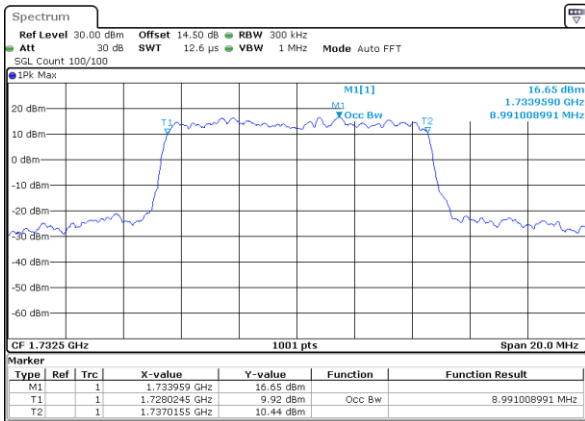

Date: 17\_AUG.2017 12:16:151

LTE Band 4

Lowest Channel / 5MHz / QPSK

Date: 17\_AUG.2017 12:23:47

Lowest Channel / 5MHz / 16QAM

Date: 17\_AUG.2017 12:23:58

Middle Channel / 5MHz / QPSK

Date: 17\_AUG.2017 12:30:54

Middle Channel / 5MHz / 16QAM

Date: 17\_AUG.2017 12:31:04

Highest Channel / 5MHz / QPSK

Date: 17\_AUG.2017 12:33:25

Highest Channel / 5MHz / 16QAM

Date: 17\_AUG.2017 12:33:35

LTE Band 4

Lowest Channel / 10MHz / QPSK

Date: 17\_AUG.2017 12:40:32

Lowest Channel / 10MHz / 16QAM

Date: 17\_AUG.2017 12:40:43

Middle Channel / 10MHz / QPSK

Date: 17\_AUG.2017 12:47:40

Middle Channel / 10MHz / 16QAM

Date: 17\_AUG.2017 12:47:51

Highest Channel / 10MHz / QPSK