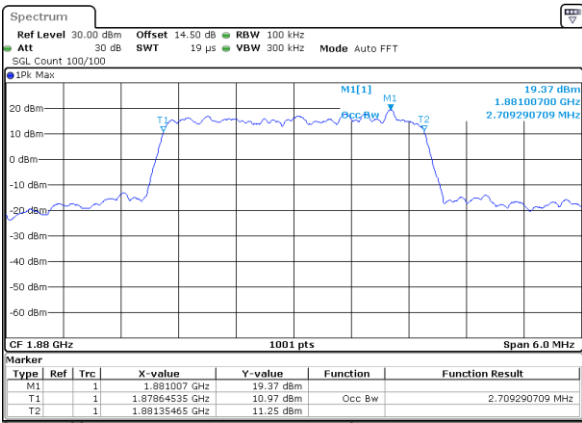

Middle Channel / 3MHz / QPSK

Date: 18.AUG.2017 07:18:19