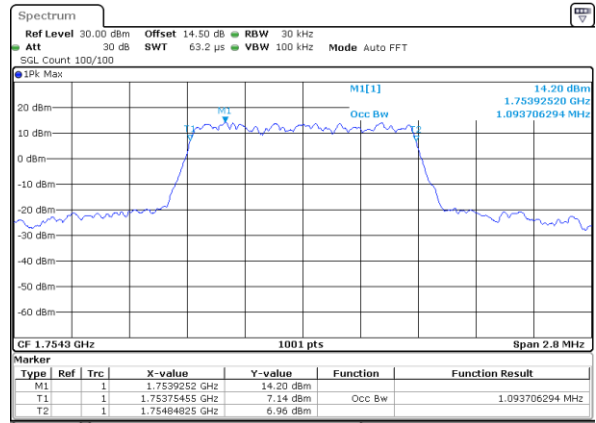

Middle Channel / 20MHz / 16QAM

Date: 18.AUG.2017 08:26:05

Highest Channel / 20MHz / QPSK

Date: 18.AUG.2017 08:28:27

Highest Channel / 20MHz / 16QAM

Date: 18.AUG.2017 08:28:37

LTE Band 4

Lowest Channel / 1.4MHz / QPSK

Date: 17\_AUG.2017 11:02:58

Lowest Channel / 1.4MHz / 16QAM

Date: 17\_AUG.2017 11:03:09

Middle Channel / 1.4MHz / QPSK

Date: 17\_AUG.2017 11:56:37

Middle Channel / 1.4MHz / 16QAM

Date: 17\_AUG.2017 11:56:48

Highest Channel / 1.4MHz / QPSK

Date: 17\_AUG.2017 11:59:08

Highest Channel / 1.4MHz / 16QAM

Date: 17\_AUG.2017 11:59:18

LTE Band 4

Lowest Channel / 3MHz / QPSK

Date: 17\_AUG.2017 12:10:15

Lowest Channel / 3MHz / 16QAM