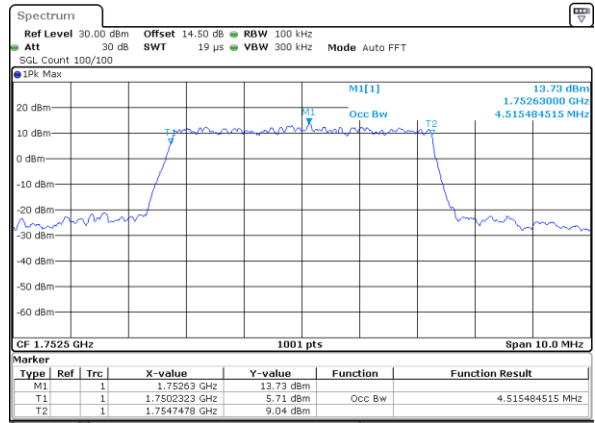

Date: 17\_AUG.2017 12:16:151

LTE Band 4

Lowest Channel / 5MHz / QPSK

Date: 17\_AUG.2017 12:23:47

Lowest Channel / 5MHz / 16QAM

Date: 17\_AUG.2017 12:23:58

Middle Channel / 5MHz / QPSK

Date: 17\_AUG.2017 12:30:54

Middle Channel / 5MHz / 16QAM

Date: 17\_AUG.2017 12:31:04

Highest Channel / 5MHz / QPSK

Date: 17\_AUG.2017 12:33:25

Highest Channel / 5MHz / 16QAM

Date: 17\_AUG.2017 12:33:35

LTE Band 4

Lowest Channel / 10MHz / QPSK