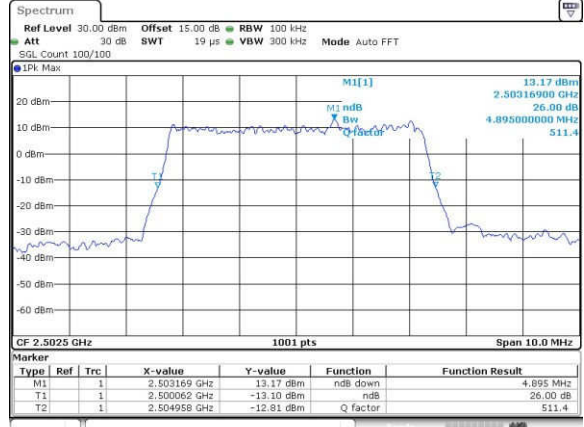

Date: 17\_AUG.2017 13:24:04

Highest Channel / 20MHz / 16QAM

Date: 17\_AUG.2017 13:24:14

LTE Band 7

Lowest Channel / 5MHz / QPSK

Date: 18\_AUG\_2017 11:00:54

Lowest Channel / 5MHz / 16QAM

Date: 18\_AUG\_2017 11:01:05