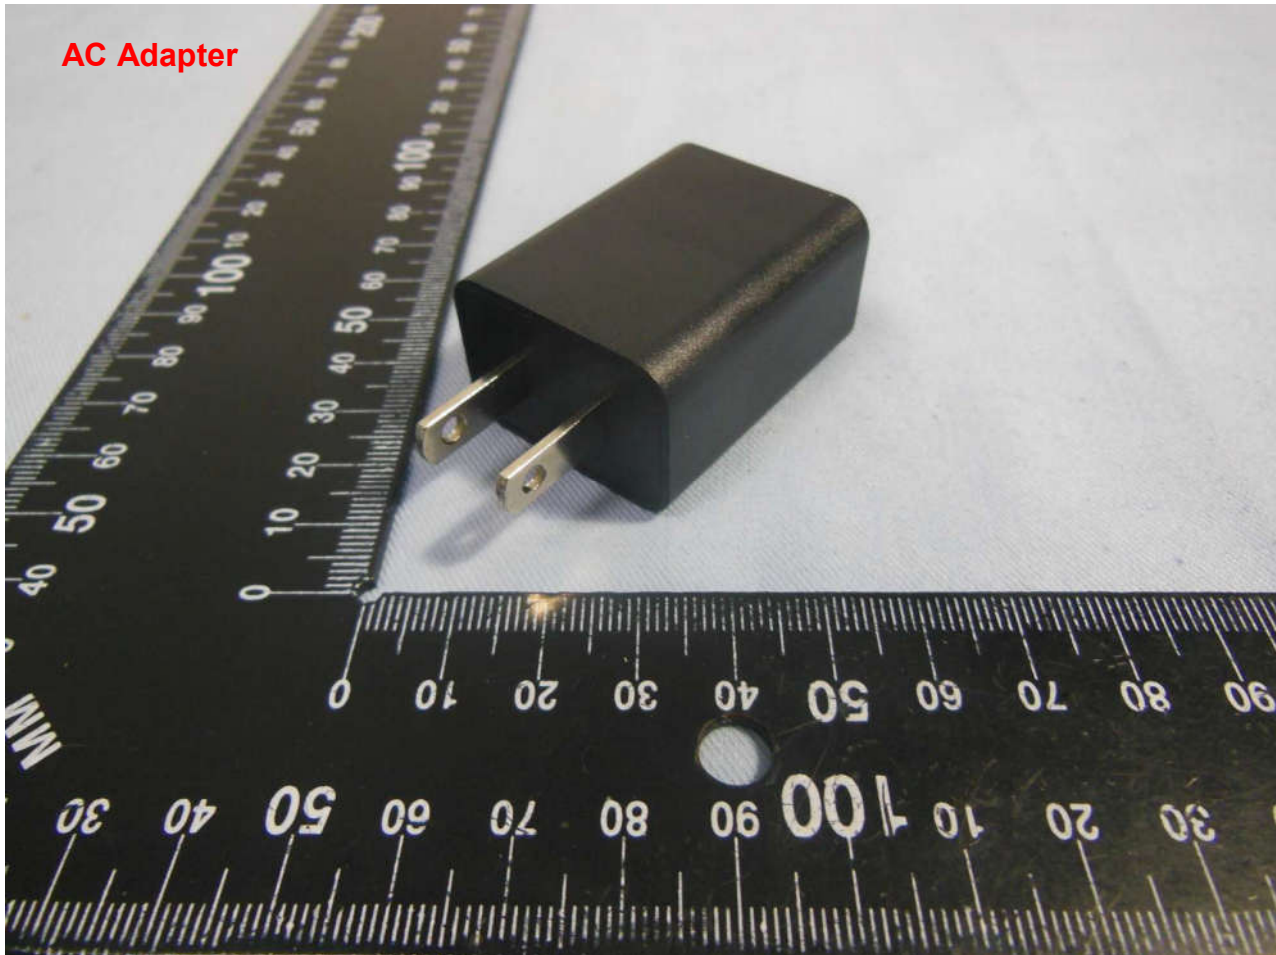

Brand Name: Mint; Model Name: M355