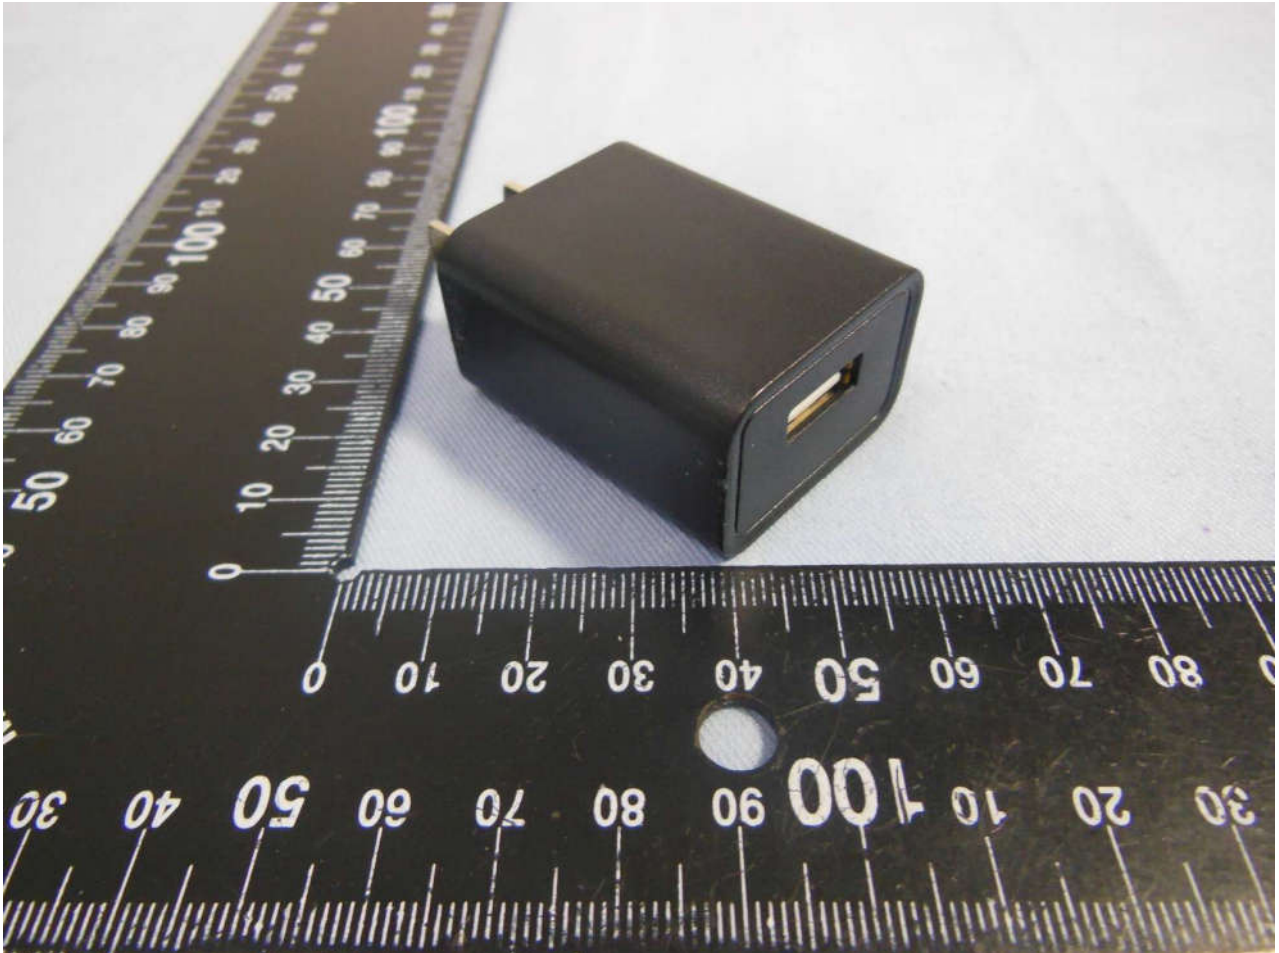

Brand Name: Mint; Model Name: M355