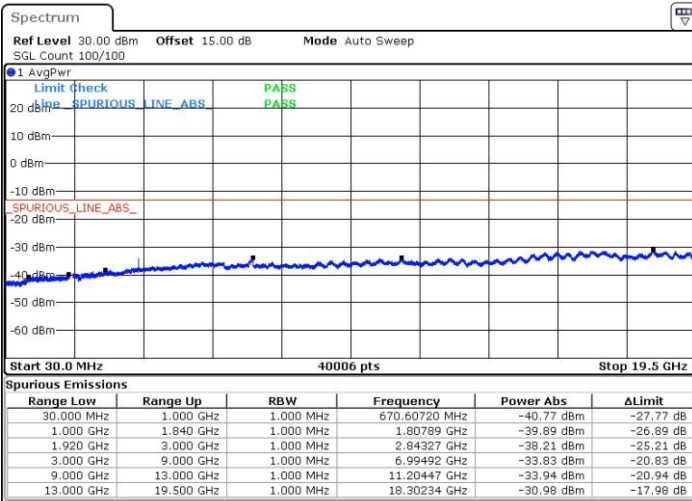

LTE Band 2 / 20MHz

Middle Channel / QPSK

Middle Channel / 16QAM

Date: 5.JUL.2017 20:54:53

Date: 5.JUL.2017 20:55:50

Highest Channel / QPSK

Highest Channel / 16QAM

Date: 5.JUL.2017 21:02:06

Date: 5.JUL.2017 21:03:02

LTE Band 4 / 1.4MHz

Lowest Channel / QPSK

Lowest Channel / 16QAM

Date: 3.JUL.2017 19:10:29

Date: 3.JUL.2017 19:11:25

Middle Channel / QPSK

Middle Channel / 16QAM

Date: 3.JUL.2017 19:13:04

Date: 3.JUL.2017 19:14:01

LTE Band 4 / 1.4MHz

Highest Channel / QPSK

Date: 3.JUL.2017 19:20:20

Highest Channel / 16QAM

Date: 3.JUL.2017 19:21:17

LTE Band 4 / 3MHz