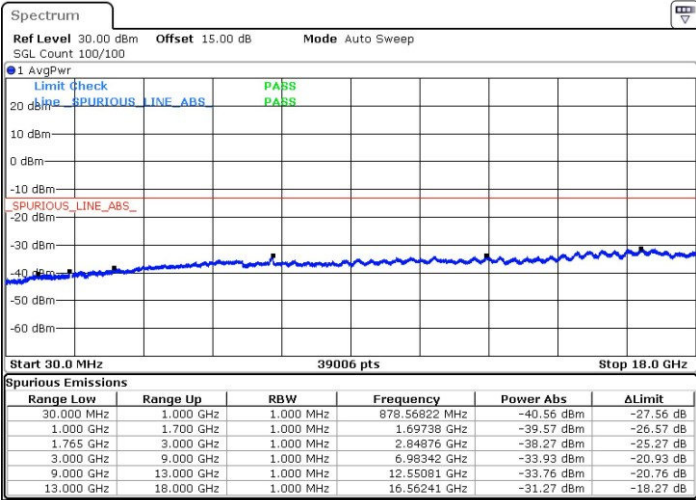

Date: 3.JUL.2017 19:54:33

Highest Channel / 16QAM

Date: 3.JUL.2017 19:55:29

LTE Band 4 / 10MHz

Lowest Channel / QPSK

Date: 3.JUL.2017 20:01:47

Lowest Channel / 16QAM

Date: 3.JUL.2017 20:02:44

LTE Band 4 / 10MHz

Middle Channel / QPSK

Middle Channel / 16QAM

Date: 3.JUL.2017 20:04:23

Date: 3.JUL.2017 20:05:19

Highest Channel / QPSK

Highest Channel / 16QAM

Date: 3.JUL.2017 20:11:38

Date: 3.JUL.2017 20:12:35

LTE Band 4 / 15MHz

Lowest Channel / QPSK

Lowest Channel / 16QAM

Date: 3.JUL.2017 20:18:53

Date: 3.JUL.2017 20:19:50

Middle Channel / QPSK

Middle Channel / 16QAM

Date: 3.JUL.2017 20:21:29

Date: 3.JUL.2017 20:22:25

LTE Band 4 / 15MHz

Highest Channel / QPSK

Date: 3.JUL.2017 20:28:43

Highest Channel / 16QAM

Date: 3.JUL.2017 20:29:40

LTE Band 4 / 20MHz