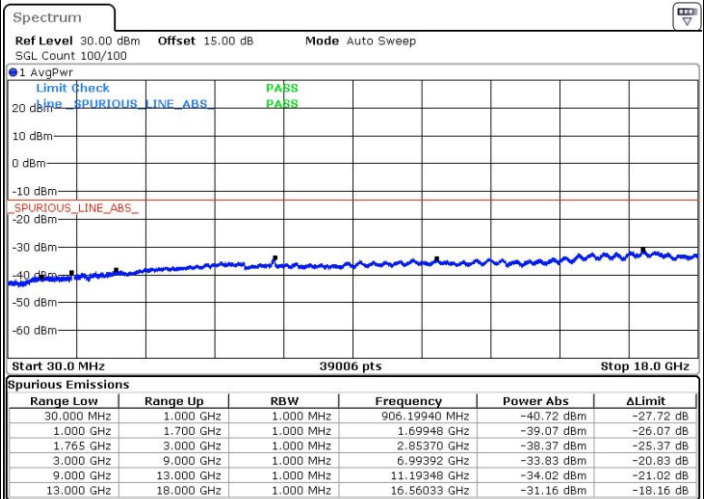

LTE Band 4 / 10MHz

Middle Channel / QPSK

Middle Channel / 16QAM

Date: 3.JUL.2017 20:04:23

Date: 3.JUL.2017 20:05:19

Highest Channel / QPSK

Highest Channel / 16QAM

Date: 3.JUL.2017 20:11:38

Date: 3.JUL.2017 20:12:35

LTE Band 4 / 15MHz

Lowest Channel / QPSK

Lowest Channel / 16QAM

Date: 3.JUL.2017 20:18:53

Date: 3.JUL.2017 20:19:50

Middle Channel / QPSK

Middle Channel / 16QAM

Date: 3.JUL.2017 20:21:29

Date: 3.JUL.2017 20:22:25

LTE Band 4 / 15MHz

Highest Channel / QPSK

Date: 3.JUL.2017 20:28:43

Highest Channel / 16QAM

Date: 3.JUL.2017 20:29:40

LTE Band 4 / 20MHz

Lowest Channel / QPSK

Date: 3.JUL.2017 21:14:37

Lowest Channel / 16QAM

Date: 3.JUL.2017 21:17:52

LTE Band 4 / 20MHz

Middle Channel / QPSK

Middle Channel / 16QAM

Date: 3.JUL.2017 20:49:11