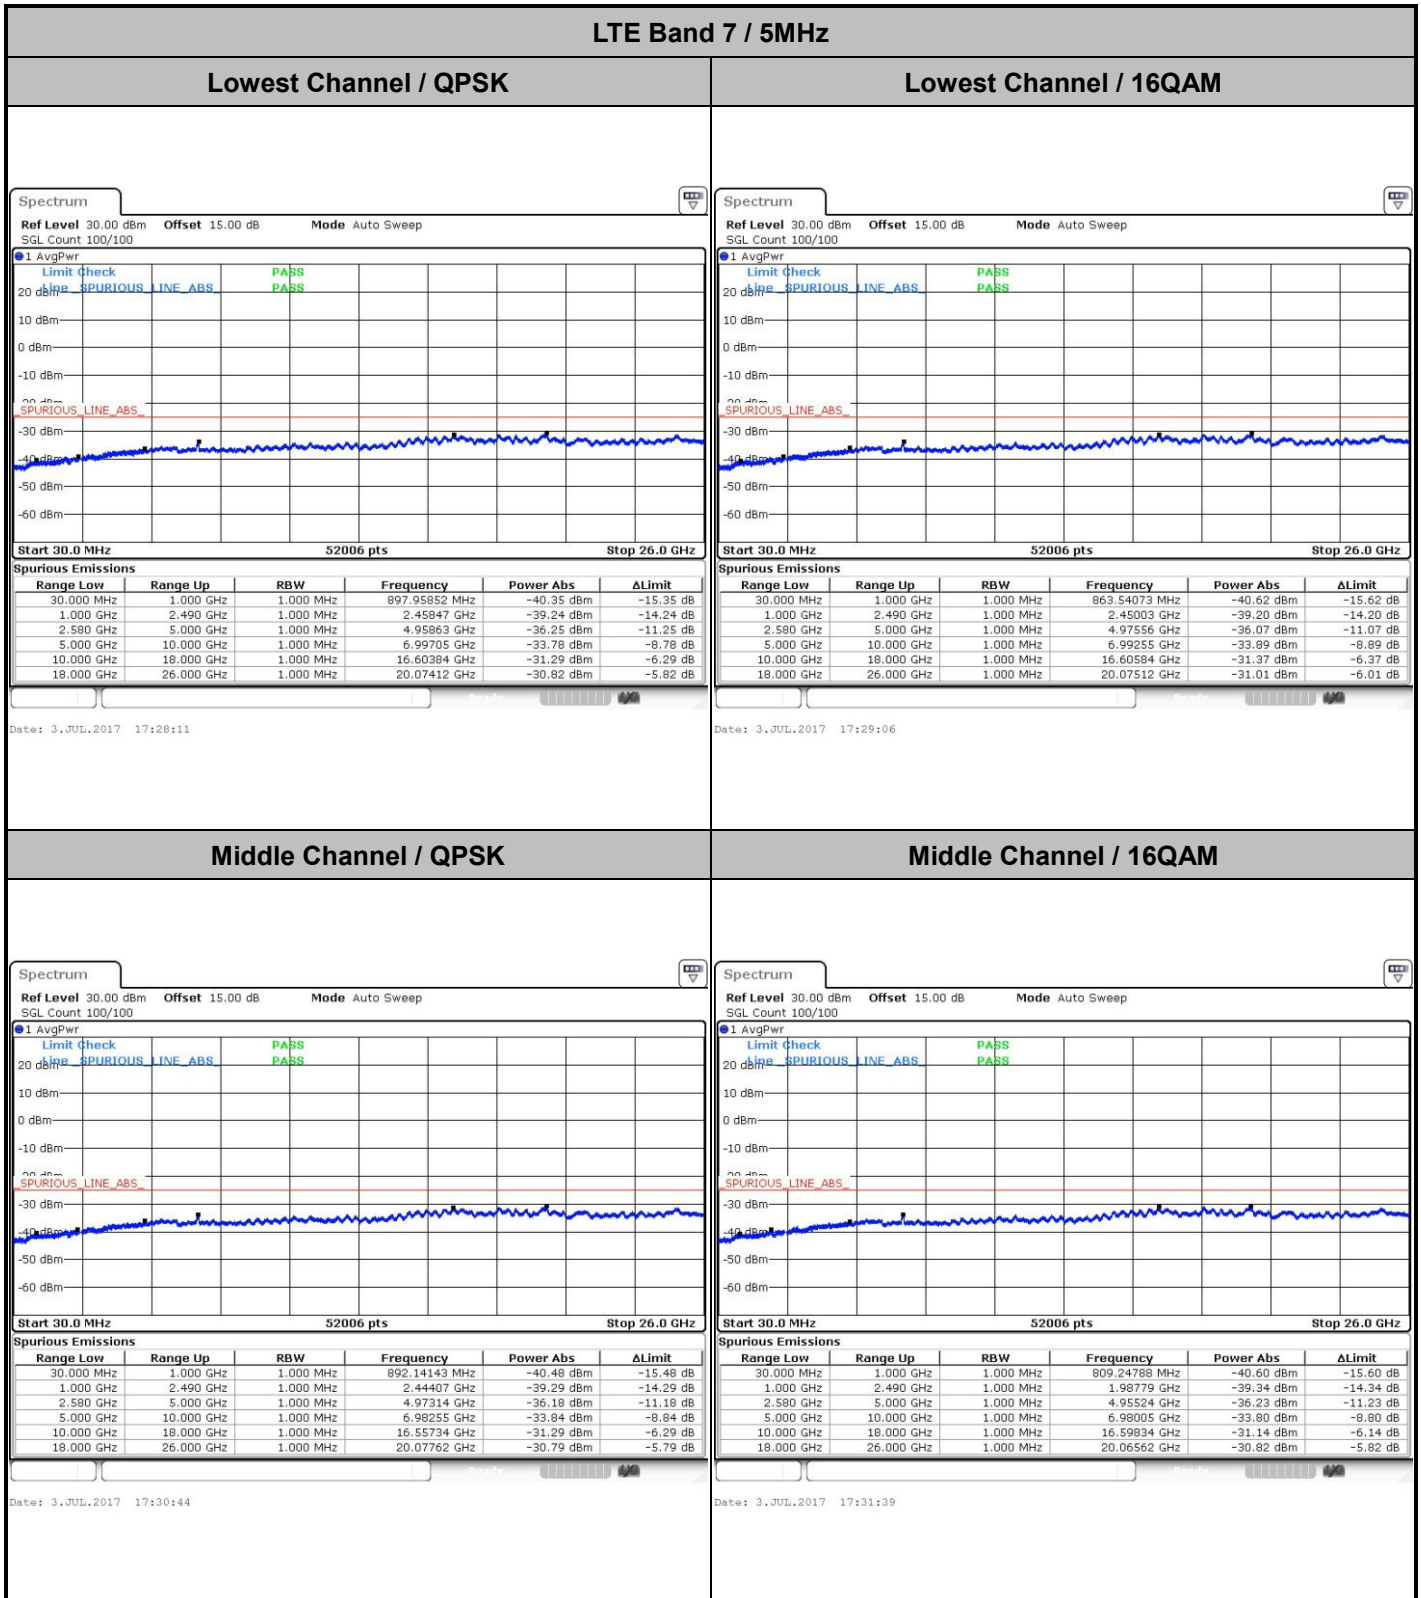

Date: 3.JUL.2017 20:21:29

Date: 3.JUL.2017 20:22:25

LTE Band 4 / 15MHz

Highest Channel / QPSK

Date: 3.JUL.2017 20:28:43

Highest Channel / 16QAM

Date: 3.JUL.2017 20:29:40

LTE Band 4 / 20MHz

Lowest Channel / QPSK

Date: 3.JUL.2017 21:14:37

Lowest Channel / 16QAM

Date: 3.JUL.2017 21:17:52

LTE Band 4 / 20MHz

Middle Channel / QPSK

Middle Channel / 16QAM

Date: 3.JUL.2017 20:49:11

Date: 3.JUL.2017 20:50:08

Highest Channel / QPSK

Highest Channel / 16QAM

Date: 3.JUL.2017 20:56:26

Date: 3.JUL.2017 20:57:22

LTE Band 7 / 5MHz

Highest Channel / QPSK

Highest Channel / 16QAM

LTE Band 7 / 10MHz

Lowest Channel / QPSK

Lowest Channel / 16QAM

LTE Band 7 / 10MHz

Middle Channel / QPSK

Middle Channel / 16QAM

Date: 3.JUL.2017 17:49:55

Date: 3.JUL.2017 17:50:50