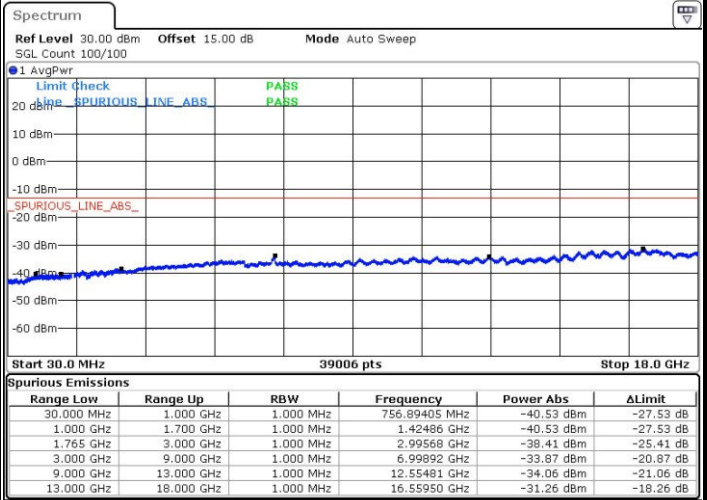

Date: 3.JUL.2017 19:13:04

Date: 3.JUL.2017 19:14:01

LTE Band 4 / 1.4MHz

Highest Channel / QPSK

Date: 3.JUL.2017 19:20:20

Highest Channel / 16QAM

Date: 3.JUL.2017 19:21:17

LTE Band 4 / 3MHz

Lowest Channel / QPSK

Date: 3.JUL.2017 19:27:36

Lowest Channel / 16QAM

Date: 3.JUL.2017 19:28:32

LTE Band 4 / 3MHz

Middle Channel / QPSK

Middle Channel / 16QAM

Date: 3.JUL.2017 19:30:12

Date: 3.JUL.2017 19:31:08

Highest Channel / QPSK

Highest Channel / 16QAM

Date: 3.JUL.2017 19:37:28

Date: 3.JUL.2017 19:38:24

LTE Band 4 / 5MHz

Lowest Channel / QPSK

Lowest Channel / 16QAM