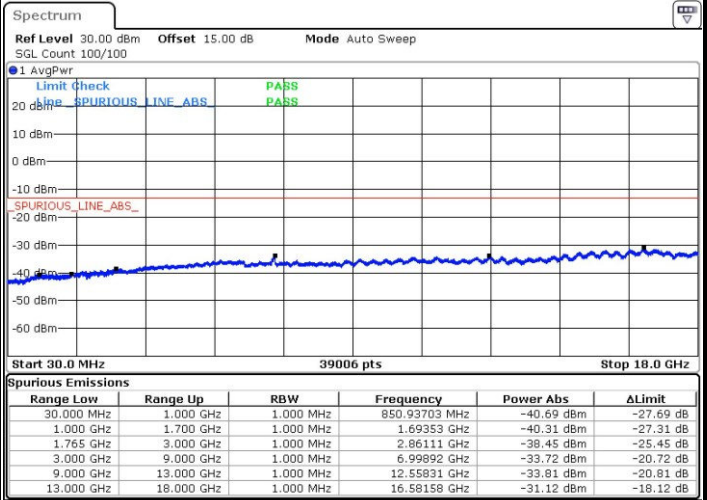

Lowest Channel / QPSK

Date: 3.JUL.2017 19:27:36

Lowest Channel / 16QAM

Date: 3.JUL.2017 19:28:32

LTE Band 4 / 3MHz

Middle Channel / QPSK

Middle Channel / 16QAM

Date: 3.JUL.2017 19:30:12

Date: 3.JUL.2017 19:31:08

Highest Channel / QPSK

Highest Channel / 16QAM

Date: 3.JUL.2017 19:37:28

Date: 3.JUL.2017 19:38:24

LTE Band 4 / 5MHz

Lowest Channel / QPSK

Lowest Channel / 16QAM

Date: 3.JUL.2017 19:44:43

Date: 3.JUL.2017 19:45:39

Middle Channel / QPSK

Middle Channel / 16QAM

Date: 3.JUL.2017 19:47:18

Date: 3.JUL.2017 19:48:15

LTE Band 4 / 5MHz

Highest Channel / QPSK