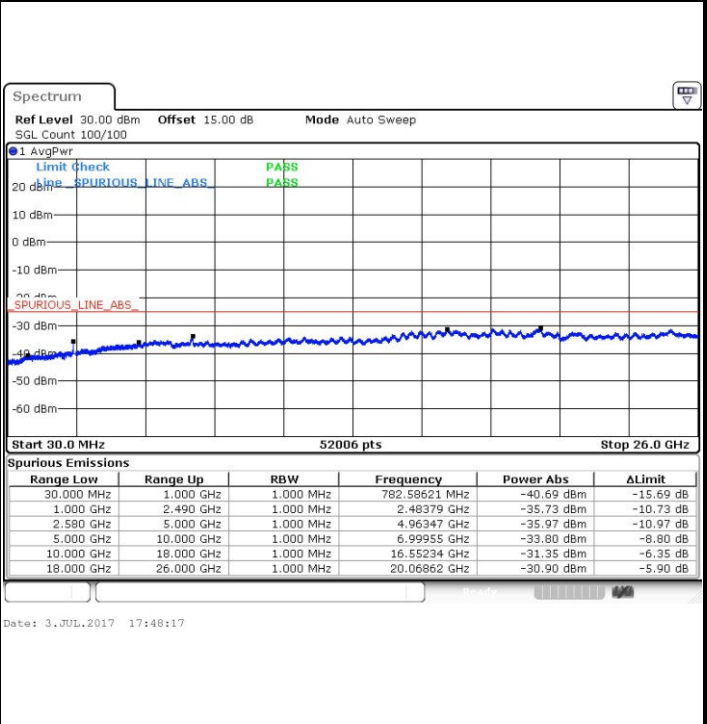

Lowest Channel / QPSK

Date: 3.JUL.2017 21:14:37

Lowest Channel / 16QAM

Date: 3.JUL.2017 21:17:52

LTE Band 4 / 20MHz

Middle Channel / QPSK

Middle Channel / 16QAM

Date: 3.JUL.2017 20:49:11

Date: 3.JUL.2017 20:50:08

Highest Channel / QPSK

Highest Channel / 16QAM

Date: 3.JUL.2017 20:56:26

Date: 3.JUL.2017 20:57:22

LTE Band 7 / 5MHz

Highest Channel / QPSK

Highest Channel / 16QAM

LTE Band 7 / 10MHz

Lowest Channel / QPSK

Lowest Channel / 16QAM

LTE Band 7 / 10MHz

Middle Channel / QPSK

Middle Channel / 16QAM

Date: 3.JUL.2017 17:49:55

Date: 3.JUL.2017 17:50:50