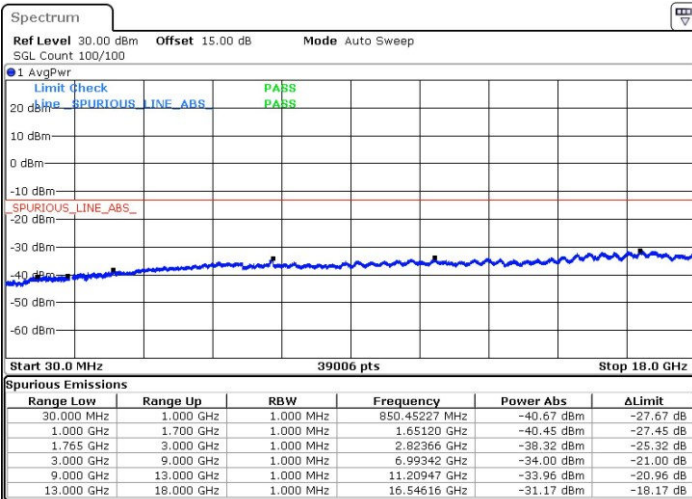

Date: 3.JUL.2017 19:13:04

Date: 3.JUL.2017 19:14:01

LTE Band 4 / 1.4MHz

Highest Channel / QPSK

Date: 3.JUL.2017 19:20:20

Highest Channel / 16QAM

Date: 3.JUL.2017 19:21:17

LTE Band 4 / 3MHz

Lowest Channel / QPSK

Date: 3.JUL.2017 19:27:36

Lowest Channel / 16QAM

Date: 3.JUL.2017 19:28:32

LTE Band 4 / 3MHz

Middle Channel / QPSK

Middle Channel / 16QAM

Date: 3.JUL.2017 19:30:12

Date: 3.JUL.2017 19:31:08

Highest Channel / QPSK

Highest Channel / 16QAM

Date: 3.JUL.2017 19:37:28

Date: 3.JUL.2017 19:38:24

LTE Band 4 / 5MHz

Lowest Channel / QPSK

Lowest Channel / 16QAM