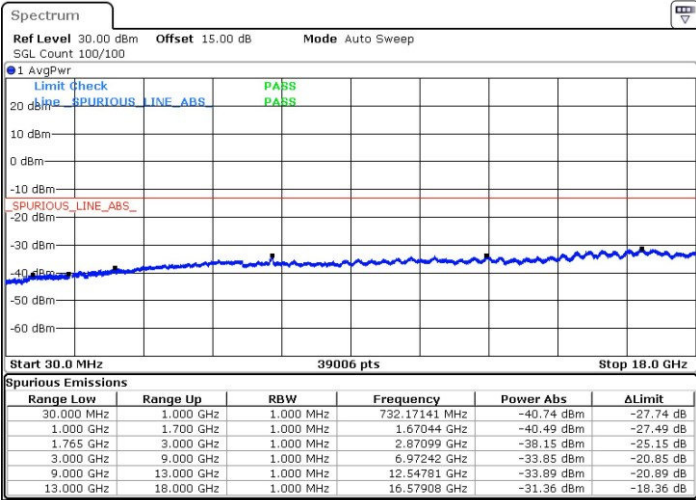

Date: 3.JUL.2017 19:44:43

Date: 3.JUL.2017 19:45:39

Middle Channel / QPSK

Middle Channel / 16QAM

Date: 3.JUL.2017 19:47:18

Date: 3.JUL.2017 19:48:15

LTE Band 4 / 5MHz

Highest Channel / QPSK

Date: 3.JUL.2017 19:54:33

Highest Channel / 16QAM

Date: 3.JUL.2017 19:55:29

LTE Band 4 / 10MHz

Lowest Channel / QPSK

Date: 3.JUL.2017 20:01:47

Lowest Channel / 16QAM

Date: 3.JUL.2017 20:02:44

LTE Band 4 / 10MHz

Middle Channel / QPSK

Middle Channel / 16QAM

Date: 3.JUL.2017 20:04:23

Date: 3.JUL.2017 20:05:19

Highest Channel / QPSK

Highest Channel / 16QAM

Date: 3.JUL.2017 20:11:38