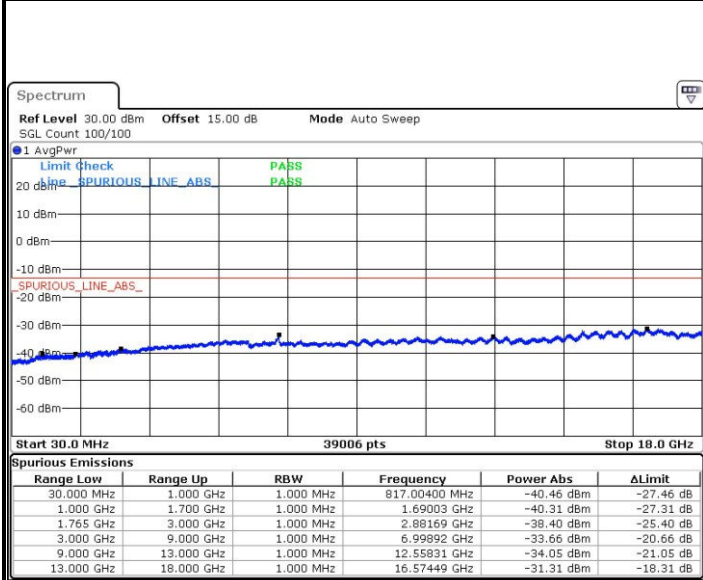

Date: 3.JUL.2017 19:31:08

Highest Channel / QPSK

Highest Channel / 16QAM

Date: 3.JUL.2017 19:37:28

Date: 3.JUL.2017 19:38:24

LTE Band 4 / 5MHz

Lowest Channel / QPSK

Lowest Channel / 16QAM

Date: 3.JUL.2017 19:44:43

Date: 3.JUL.2017 19:45:39

Middle Channel / QPSK

Middle Channel / 16QAM

Date: 3.JUL.2017 19:47:18

Date: 3.JUL.2017 19:48:15

LTE Band 4 / 5MHz

Highest Channel / QPSK

Date: 3.JUL.2017 19:54:33

Highest Channel / 16QAM

Date: 3.JUL.2017 19:55:29

LTE Band 4 / 10MHz

Lowest Channel / QPSK

Date: 3.JUL.2017 20:01:47

Lowest Channel / 16QAM

Date: 3.JUL.2017 20:02:44

LTE Band 4 / 10MHz

Middle Channel / QPSK

Middle Channel / 16QAM

Date: 3.JUL.2017 20:04:23

Date: 3.JUL.2017 20:05:19

Highest Channel / QPSK

Highest Channel / 16QAM

Date: 3.JUL.2017 20:11:38