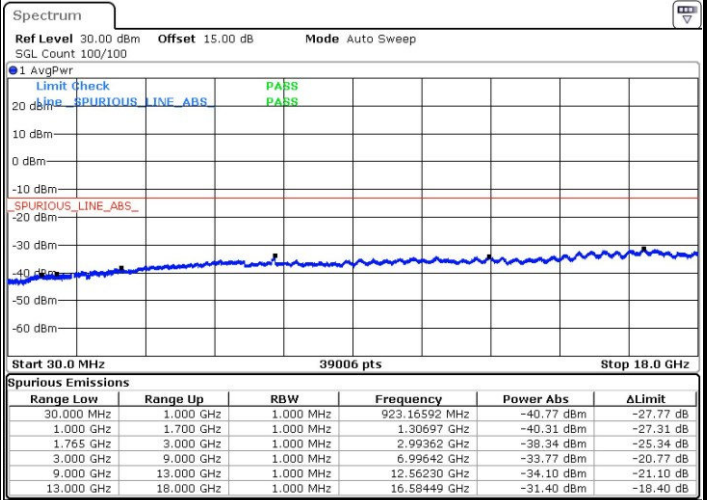

LTE Band 2 / 20MHz

Middle Channel / QPSK

Middle Channel / 16QAM

Date: 5.JUL.2017 20:54:53

Date: 5.JUL.2017 20:55:50

Highest Channel / QPSK

Highest Channel / 16QAM

Date: 5.JUL.2017 21:02:06

Date: 5.JUL.2017 21:03:02

LTE Band 4 / 1.4MHz

Lowest Channel / QPSK

Lowest Channel / 16QAM

Date: 3.JUL.2017 19:10:29

Date: 3.JUL.2017 19:11:25

Middle Channel / QPSK

Middle Channel / 16QAM

Date: 3.JUL.2017 19:13:04

Date: 3.JUL.2017 19:14:01

LTE Band 4 / 1.4MHz

Highest Channel / QPSK

Date: 3.JUL.2017 19:20:20

Highest Channel / 16QAM

Date: 3.JUL.2017 19:21:17

LTE Band 4 / 3MHz