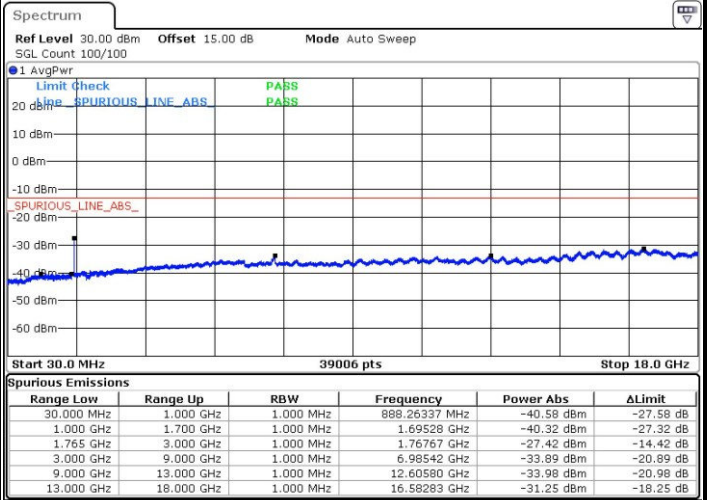

Date: 3.JUL.2017 20:12:35

LTE Band 4 / 15MHz

Lowest Channel / QPSK

Lowest Channel / 16QAM

Date: 3.JUL.2017 20:18:53

Date: 3.JUL.2017 20:19:50

Middle Channel / QPSK

Middle Channel / 16QAM

Date: 3.JUL.2017 20:21:29

Date: 3.JUL.2017 20:22:25

LTE Band 4 / 15MHz

Highest Channel / QPSK

Date: 3.JUL.2017 20:28:43

Highest Channel / 16QAM

Date: 3.JUL.2017 20:29:40

LTE Band 4 / 20MHz

Lowest Channel / QPSK

Date: 3.JUL.2017 21:14:37

Lowest Channel / 16QAM

Date: 3.JUL.2017 21:17:52

LTE Band 4 / 20MHz

Middle Channel / QPSK

Middle Channel / 16QAM

Date: 3.JUL.2017 20:49:11