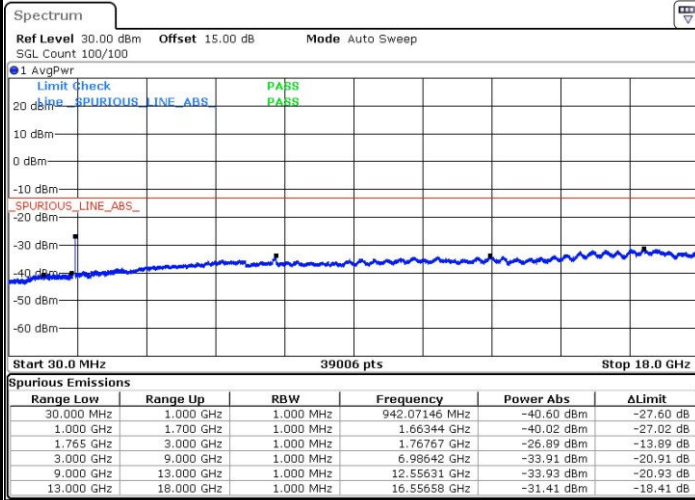

Date: 3.JUL.2017 20:21:29

Date: 3.JUL.2017 20:22:25

LTE Band 4 / 15MHz

Highest Channel / QPSK

Date: 3.JUL.2017 20:28:43

Highest Channel / 16QAM

Date: 3.JUL.2017 20:29:40

LTE Band 4 / 20MHz

Lowest Channel / QPSK

Date: 3.JUL.2017 21:14:37

Lowest Channel / 16QAM

Date: 3.JUL.2017 21:17:52

LTE Band 4 / 20MHz

Middle Channel / QPSK

Middle Channel / 16QAM

Date: 3.JUL.2017 20:49:11