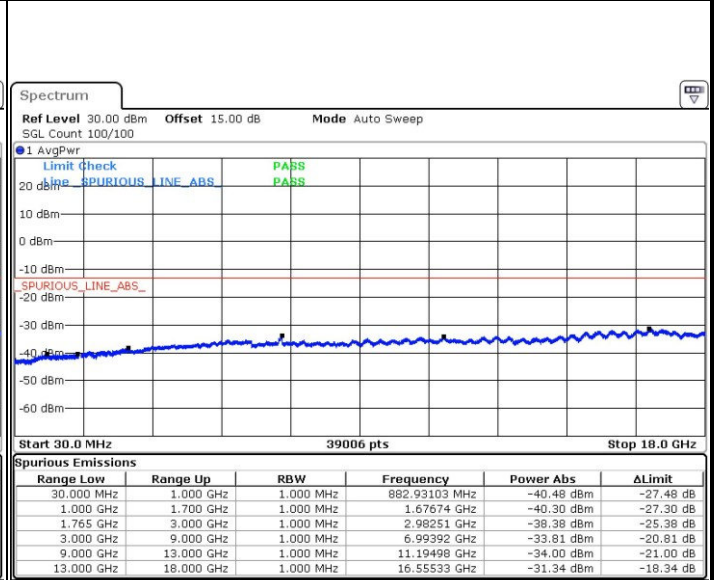

Date: 3.JUL.2017 19:31:08

Highest Channel / QPSK

Highest Channel / 16QAM

Date: 3.JUL.2017 19:37:28

Date: 3.JUL.2017 19:38:24

LTE Band 4 / 5MHz

Lowest Channel / QPSK

Lowest Channel / 16QAM

Date: 3.JUL.2017 19:44:43

Date: 3.JUL.2017 19:45:39

Middle Channel / QPSK

Middle Channel / 16QAM

Date: 3.JUL.2017 19:47:18

Date: 3.JUL.2017 19:48:15

LTE Band 4 / 5MHz

Highest Channel / QPSK

Date: 3.JUL.2017 19:54:33

Highest Channel / 16QAM

Date: 3.JUL.2017 19:55:29

LTE Band 4 / 10MHz

Lowest Channel / QPSK

Date: 3.JUL.2017 20:01:47

Lowest Channel / 16QAM

Date: 3.JUL.2017 20:02:44

LTE Band 4 / 10MHz

Middle Channel / QPSK

Middle Channel / 16QAM

Date: 3.JUL.2017 20:04:23

Date: 3.JUL.2017 20:05:19

Highest Channel / QPSK

Highest Channel / 16QAM

Date: 3.JUL.2017 20:11:38