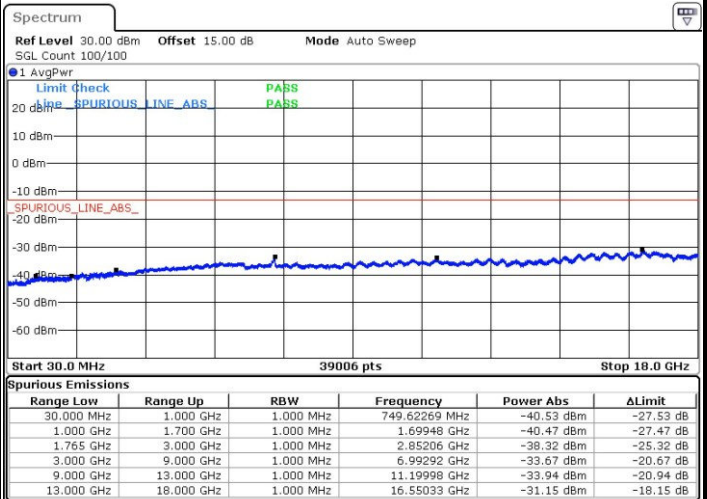

Date: 3.JUL.2017 19:31:08

Highest Channel / QPSK

Highest Channel / 16QAM

Date: 3.JUL.2017 19:37:28

Date: 3.JUL.2017 19:38:24

LTE Band 4 / 5MHz

Lowest Channel / QPSK

Lowest Channel / 16QAM

Date: 3.JUL.2017 19:44:43

Date: 3.JUL.2017 19:45:39

Middle Channel / QPSK

Middle Channel / 16QAM

Date: 3.JUL.2017 19:47:18

Date: 3.JUL.2017 19:48:15

LTE Band 4 / 5MHz

Highest Channel / QPSK