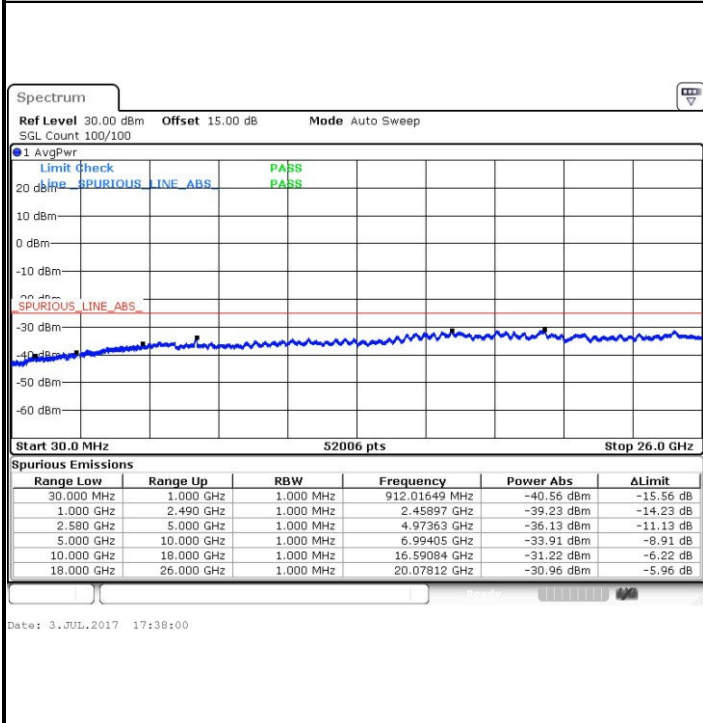

Lowest Channel / QPSK

Date: 3.JUL.2017 21:14:37

Lowest Channel / 16QAM

Date: 3.JUL.2017 21:17:52

LTE Band 4 / 20MHz

Middle Channel / QPSK

Middle Channel / 16QAM

Date: 3.JUL.2017 20:49:11

Date: 3.JUL.2017 20:50:08

Highest Channel / QPSK

Highest Channel / 16QAM

Date: 3.JUL.2017 20:56:26

Date: 3.JUL.2017 20:57:22

LTE Band 7 / 5MHz

Highest Channel / QPSK

Highest Channel / 16QAM

LTE Band 7 / 10MHz

Lowest Channel / QPSK

Lowest Channel / 16QAM

LTE Band 7 / 10MHz

Middle Channel / QPSK

Middle Channel / 16QAM

Date: 3.JUL.2017 17:49:55

Date: 3.JUL.2017 17:50:50