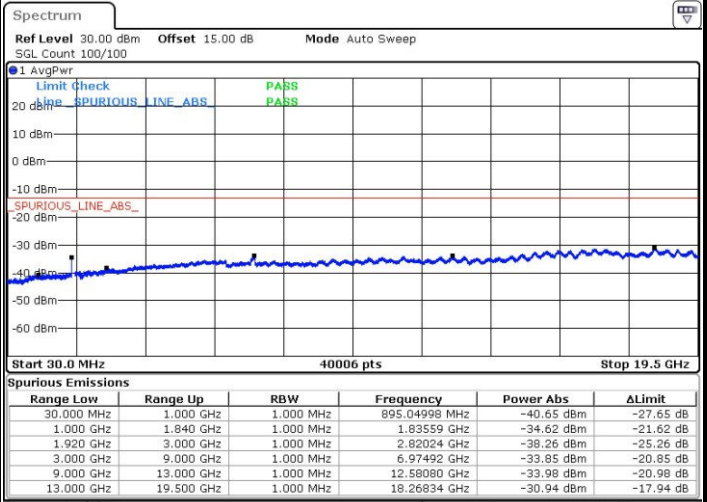

LTE Band 2 / 20MHz

Middle Channel / QPSK

Middle Channel / 16QAM

Date: 5.JUL.2017 20:54:53

Date: 5.JUL.2017 20:55:50

Highest Channel / QPSK

Highest Channel / 16QAM

Date: 5.JUL.2017 21:02:06

Date: 5.JUL.2017 21:03:02

LTE Band 4 / 1.4MHz

Lowest Channel / QPSK

Lowest Channel / 16QAM

Date: 3.JUL.2017 19:10:29

Date: 3.JUL.2017 19:11:25

Middle Channel / QPSK

Middle Channel / 16QAM

Date: 3.JUL.2017 19:13:04

Date: 3.JUL.2017 19:14:01

LTE Band 4 / 1.4MHz

Highest Channel / QPSK

Date: 3.JUL.2017 19:20:20

Highest Channel / 16QAM

Date: 3.JUL.2017 19:21:17

LTE Band 4 / 3MHz