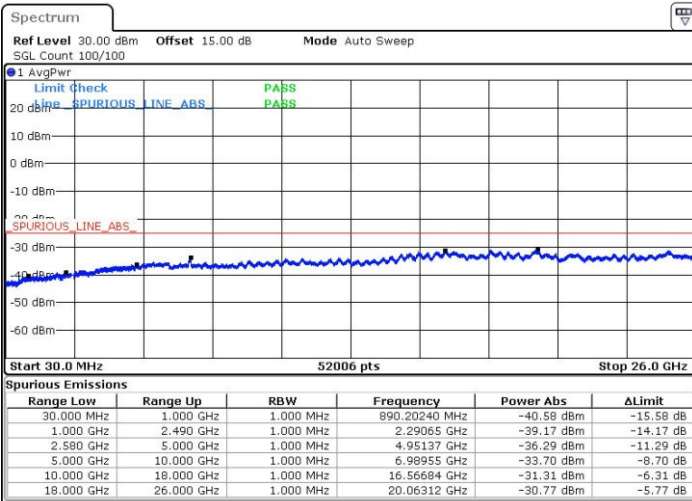

Lowest Channel / QPSK

Date: 3.JUL.2017 21:14:37

Lowest Channel / 16QAM

Date: 3.JUL.2017 21:17:52

LTE Band 4 / 20MHz

Middle Channel / QPSK

Middle Channel / 16QAM

Date: 3.JUL.2017 20:49:11

Date: 3.JUL.2017 20:50:08

Highest Channel / QPSK

Highest Channel / 16QAM

Date: 3.JUL.2017 20:56:26

Date: 3.JUL.2017 20:57:22

LTE Band 7 / 5MHz

Highest Channel / QPSK

Highest Channel / 16QAM

LTE Band 7 / 10MHz

Lowest Channel / QPSK

Lowest Channel / 16QAM

LTE Band 7 / 10MHz

Middle Channel / QPSK

Middle Channel / 16QAM

Date: 3.JUL.2017 17:49:55

Date: 3.JUL.2017 17:50:50

Highest Channel / QPSK

Highest Channel / 16QAM

Date: 3.JUL.2017 17:57:12

Date: 3.JUL.2017 17:58:06