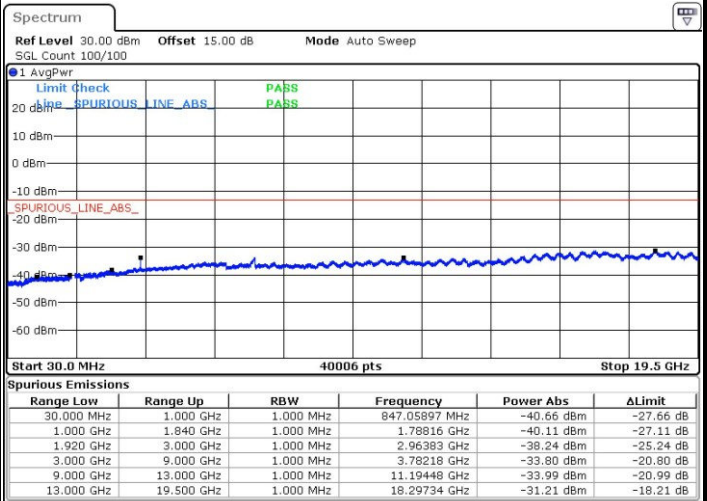

LTE Band 2 / 20MHz

Middle Channel / QPSK

Middle Channel / 16QAM

Date: 5.JUL.2017 20:54:53

Date: 5.JUL.2017 20:55:50

Highest Channel / QPSK

Highest Channel / 16QAM

Date: 5.JUL.2017 21:02:06

Date: 5.JUL.2017 21:03:02

LTE Band 4 / 1.4MHz

Lowest Channel / QPSK

Lowest Channel / 16QAM

Date: 3.JUL.2017 19:10:29

Date: 3.JUL.2017 19:11:25

Middle Channel / QPSK

Middle Channel / 16QAM

Date: 3.JUL.2017 19:13:04

Date: 3.JUL.2017 19:14:01

LTE Band 4 / 1.4MHz

Highest Channel / QPSK

Date: 3.JUL.2017 19:20:20

Highest Channel / 16QAM

Date: 3.JUL.2017 19:21:17

LTE Band 4 / 3MHz