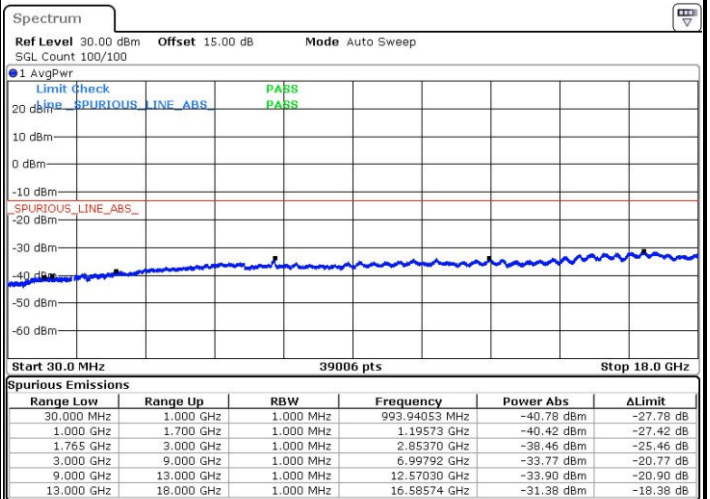

Date: 3.JUL.2017 20:12:35

LTE Band 4 / 15MHz

Lowest Channel / QPSK

Lowest Channel / 16QAM

Date: 3.JUL.2017 20:18:53

Date: 3.JUL.2017 20:19:50

Middle Channel / QPSK

Middle Channel / 16QAM

Date: 3.JUL.2017 20:21:29

Date: 3.JUL.2017 20:22:25

LTE Band 4 / 15MHz

Highest Channel / QPSK

Date: 3.JUL.2017 20:28:43

Highest Channel / 16QAM

Date: 3.JUL.2017 20:29:40

LTE Band 4 / 20MHz

Lowest Channel / QPSK

Date: 3.JUL.2017 21:14:37

Lowest Channel / 16QAM

Date: 3.JUL.2017 21:17:52

LTE Band 4 / 20MHz

Middle Channel / QPSK

Middle Channel / 16QAM

Date: 3.JUL.2017 20:49:11

Date: 3.JUL.2017 20:50:08

Highest Channel / QPSK

Highest Channel / 16QAM

Date: 3.JUL.2017 20:56:26

Date: 3.JUL.2017 20:57:22

LTE Band 7 / 5MHz

Highest Channel / QPSK

Highest Channel / 16QAM