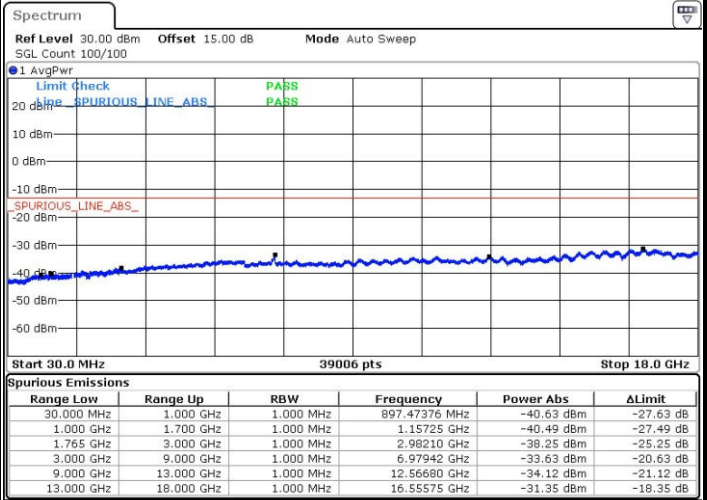

Date: 3.JUL.2017 19:44:43

Date: 3.JUL.2017 19:45:39

Middle Channel / QPSK

Middle Channel / 16QAM

Date: 3.JUL.2017 19:47:18

Date: 3.JUL.2017 19:48:15

LTE Band 4 / 5MHz

Highest Channel / QPSK

Date: 3.JUL.2017 19:54:33

Highest Channel / 16QAM

Date: 3.JUL.2017 19:55:29

LTE Band 4 / 10MHz

Lowest Channel / QPSK

Date: 3.JUL.2017 20:01:47

Lowest Channel / 16QAM

Date: 3.JUL.2017 20:02:44

LTE Band 4 / 10MHz

Middle Channel / QPSK

Middle Channel / 16QAM

Date: 3.JUL.2017 20:04:23

Date: 3.JUL.2017 20:05:19

Highest Channel / QPSK

Highest Channel / 16QAM

Date: 3.JUL.2017 20:11:38