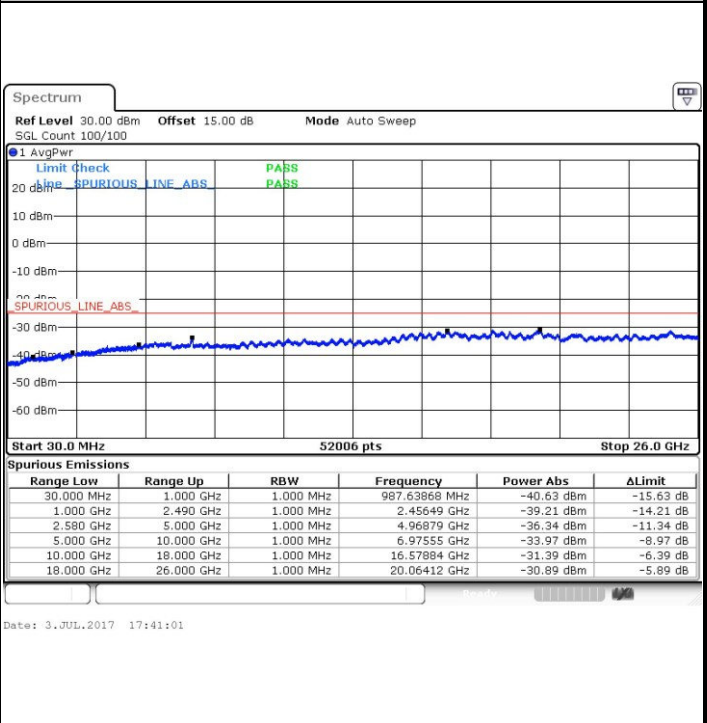

Lowest Channel / QPSK

Date: 3.JUL.2017 21:14:37

Lowest Channel / 16QAM

Date: 3.JUL.2017 21:17:52

LTE Band 4 / 20MHz

Middle Channel / QPSK

Middle Channel / 16QAM

Date: 3.JUL.2017 20:49:11

Date: 3.JUL.2017 20:50:08

Highest Channel / QPSK

Highest Channel / 16QAM

Date: 3.JUL.2017 20:56:26

Date: 3.JUL.2017 20:57:22

LTE Band 7 / 5MHz

Highest Channel / QPSK

Highest Channel / 16QAM

LTE Band 7 / 10MHz

Lowest Channel / QPSK

Lowest Channel / 16QAM

LTE Band 7 / 10MHz

Middle Channel / QPSK

Middle Channel / 16QAM

Date: 3.JUL.2017 17:49:55

Date: 3.JUL.2017 17:50:50