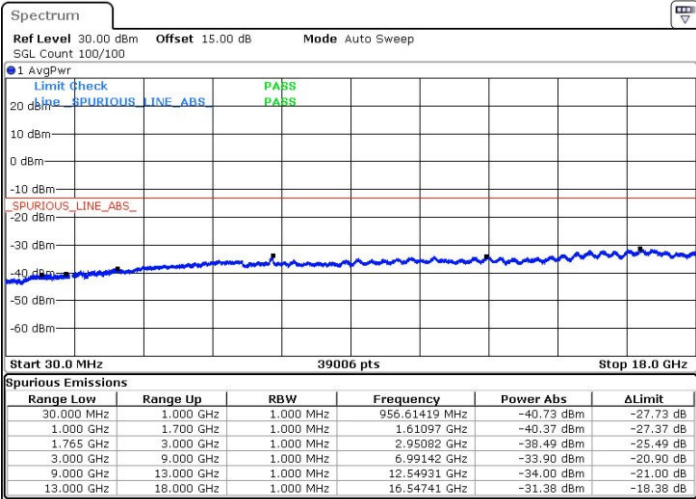

Date: 5.JUL.2017 21:03:02

LTE Band 4 / 1.4MHz

Lowest Channel / QPSK

Lowest Channel / 16QAM

Date: 3.JUL.2017 19:10:29

Date: 3.JUL.2017 19:11:25

Middle Channel / QPSK

Middle Channel / 16QAM

Date: 3.JUL.2017 19:13:04

Date: 3.JUL.2017 19:14:01

LTE Band 4 / 1.4MHz

Highest Channel / QPSK

Date: 3.JUL.2017 19:20:20

Highest Channel / 16QAM

Date: 3.JUL.2017 19:21:17

LTE Band 4 / 3MHz