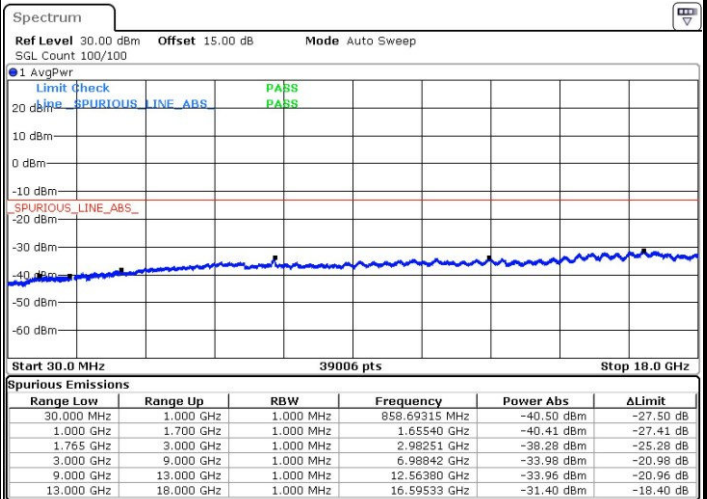

Date: 3.JUL.2017 19:13:04

Date: 3.JUL.2017 19:14:01

LTE Band 4 / 1.4MHz

Highest Channel / QPSK

Date: 3.JUL.2017 19:20:20

Highest Channel / 16QAM

Date: 3.JUL.2017 19:21:17

LTE Band 4 / 3MHz

Lowest Channel / QPSK

Date: 3.JUL.2017 19:27:36

Lowest Channel / 16QAM

Date: 3.JUL.2017 19:28:32

LTE Band 4 / 3MHz

Middle Channel / QPSK

Middle Channel / 16QAM

Date: 3.JUL.2017 19:30:12

Date: 3.JUL.2017 19:31:08

Highest Channel / QPSK

Highest Channel / 16QAM

Date: 3.JUL.2017 19:37:28

Date: 3.JUL.2017 19:38:24

LTE Band 4 / 5MHz

Lowest Channel / QPSK

Lowest Channel / 16QAM