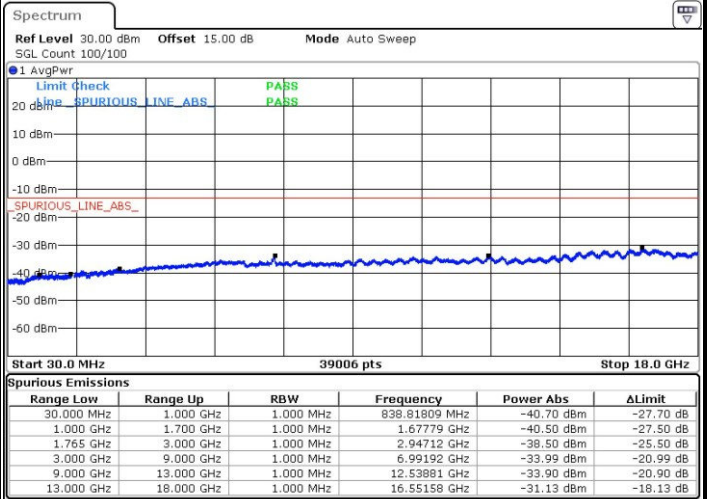

Date: 5.JUL.2017 21:03:02

LTE Band 4 / 1.4MHz

Lowest Channel / QPSK

Lowest Channel / 16QAM

Date: 3.JUL.2017 19:10:29

Date: 3.JUL.2017 19:11:25

Middle Channel / QPSK

Middle Channel / 16QAM

Date: 3.JUL.2017 19:13:04

Date: 3.JUL.2017 19:14:01

LTE Band 4 / 1.4MHz

Highest Channel / QPSK

Date: 3.JUL.2017 19:20:20

Highest Channel / 16QAM

Date: 3.JUL.2017 19:21:17

LTE Band 4 / 3MHz