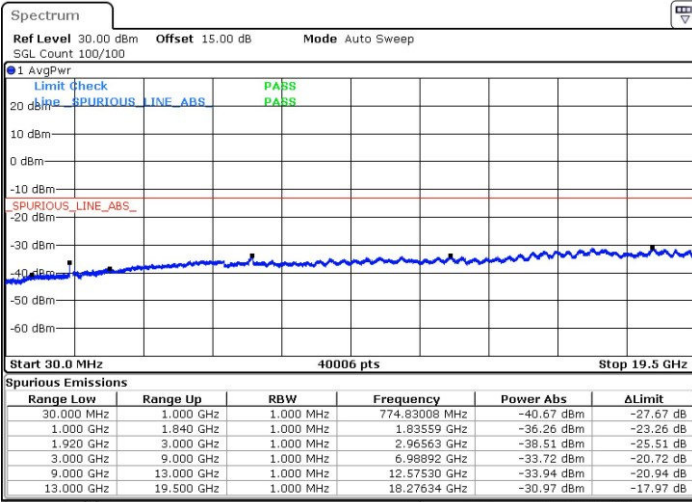

LTE Band 2 / 20MHz

Middle Channel / QPSK

Middle Channel / 16QAM

Date: 5.JUL.2017 20:54:53

Date: 5.JUL.2017 20:55:50

Highest Channel / QPSK

Highest Channel / 16QAM

Date: 5.JUL.2017 21:02:06

Date: 5.JUL.2017 21:03:02

LTE Band 4 / 1.4MHz

Lowest Channel / QPSK

Lowest Channel / 16QAM

Date: 3.JUL.2017 19:10:29

Date: 3.JUL.2017 19:11:25

Middle Channel / QPSK

Middle Channel / 16QAM

Date: 3.JUL.2017 19:13:04

Date: 3.JUL.2017 19:14:01

LTE Band 4 / 1.4MHz

Highest Channel / QPSK

Date: 3.JUL.2017 19:20:20

Highest Channel / 16QAM

Date: 3.JUL.2017 19:21:17

LTE Band 4 / 3MHz