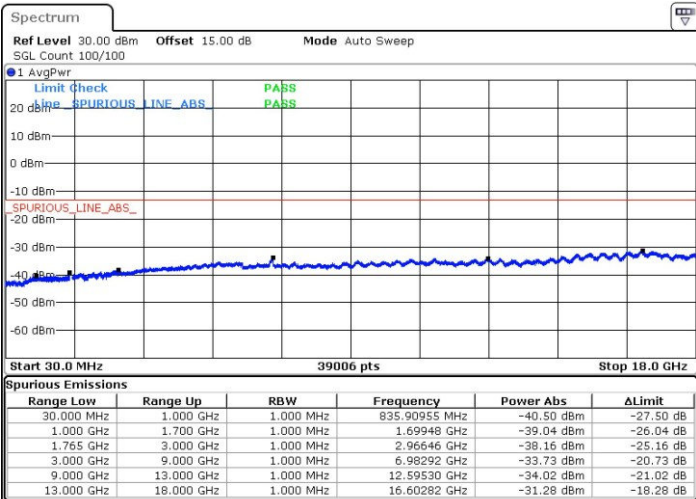

LTE Band 4 / 10MHz

Middle Channel / QPSK

Middle Channel / 16QAM

Date: 3.JUL.2017 20:04:23

Date: 3.JUL.2017 20:05:19

Highest Channel / QPSK

Highest Channel / 16QAM

Date: 3.JUL.2017 20:11:38

Date: 3.JUL.2017 20:12:35

LTE Band 4 / 15MHz

Lowest Channel / QPSK

Lowest Channel / 16QAM

Date: 3.JUL.2017 20:18:53

Date: 3.JUL.2017 20:19:50

Middle Channel / QPSK

Middle Channel / 16QAM

Date: 3.JUL.2017 20:21:29

Date: 3.JUL.2017 20:22:25

LTE Band 4 / 15MHz

Highest Channel / QPSK

Date: 3.JUL.2017 20:28:43

Highest Channel / 16QAM

Date: 3.JUL.2017 20:29:40

LTE Band 4 / 20MHz