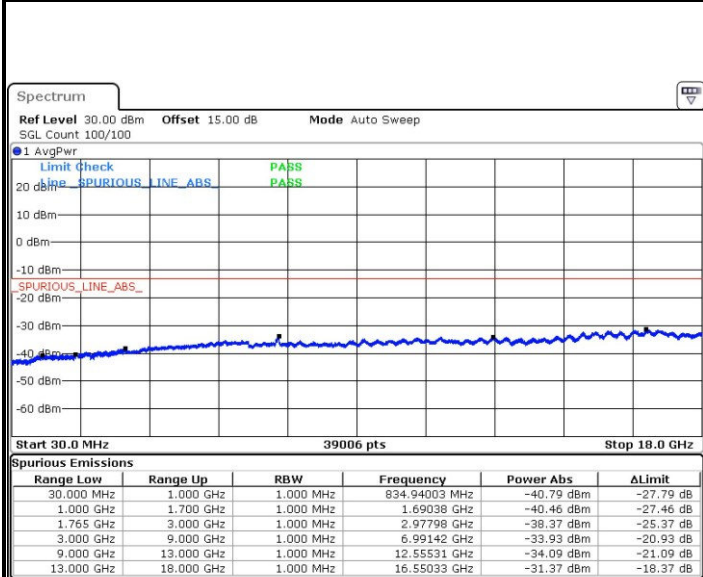

Date: 5.JUL.2017 21:03:02

LTE Band 4 / 1.4MHz

Lowest Channel / QPSK

Lowest Channel / 16QAM

Date: 3.JUL.2017 19:10:29

Date: 3.JUL.2017 19:11:25

Middle Channel / QPSK

Middle Channel / 16QAM

Date: 3.JUL.2017 19:13:04

Date: 3.JUL.2017 19:14:01

LTE Band 4 / 1.4MHz

Highest Channel / QPSK

Date: 3.JUL.2017 19:20:20

Highest Channel / 16QAM

Date: 3.JUL.2017 19:21:17

LTE Band 4 / 3MHz

Lowest Channel / QPSK

Date: 3.JUL.2017 19:27:36

Lowest Channel / 16QAM

Date: 3.JUL.2017 19:28:32

LTE Band 4 / 3MHz

Middle Channel / QPSK

Middle Channel / 16QAM

Date: 3.JUL.2017 19:30:12

Date: 3.JUL.2017 19:31:08

Highest Channel / QPSK

Highest Channel / 16QAM

Date: 3.JUL.2017 19:37:28

Date: 3.JUL.2017 19:38:24

LTE Band 4 / 5MHz

Lowest Channel / QPSK

Lowest Channel / 16QAM