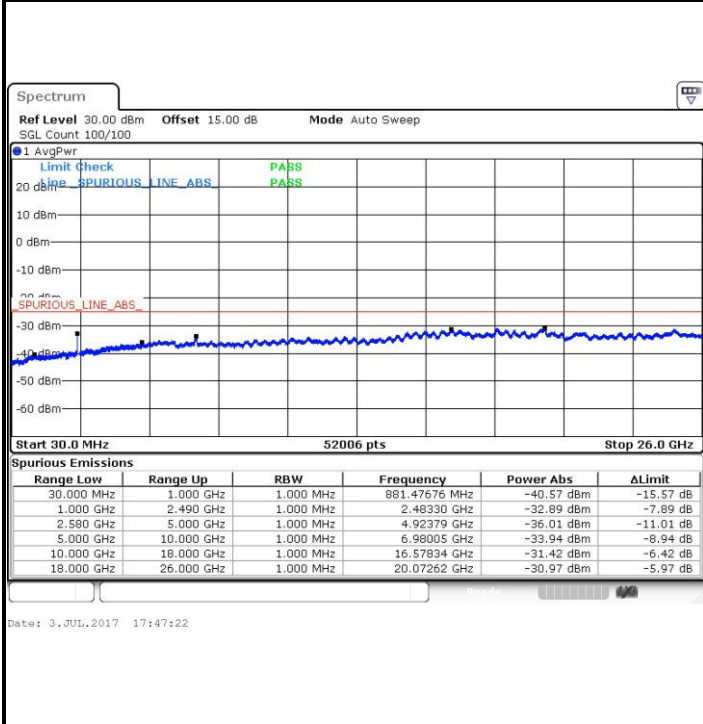

Lowest Channel / QPSK

Date: 3.JUL.2017 21:14:37

Lowest Channel / 16QAM

Date: 3.JUL.2017 21:17:52

LTE Band 4 / 20MHz

Middle Channel / QPSK

Middle Channel / 16QAM

Date: 3.JUL.2017 20:49:11

Date: 3.JUL.2017 20:50:08

Highest Channel / QPSK

Highest Channel / 16QAM

Date: 3.JUL.2017 20:56:26

Date: 3.JUL.2017 20:57:22

LTE Band 7 / 5MHz

Highest Channel / QPSK

Highest Channel / 16QAM

LTE Band 7 / 10MHz

Lowest Channel / QPSK

Lowest Channel / 16QAM

LTE Band 7 / 10MHz

Middle Channel / QPSK

Middle Channel / 16QAM

Date: 3.JUL.2017 17:49:55

Date: 3.JUL.2017 17:50:50