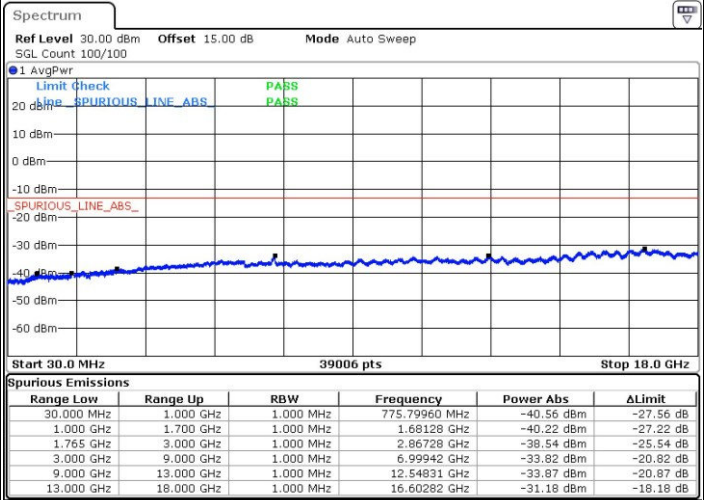

LTE Band 4 / 10MHz

Middle Channel / QPSK

Middle Channel / 16QAM

Date: 3.JUL.2017 20:04:23

Date: 3.JUL.2017 20:05:19

Highest Channel / QPSK

Highest Channel / 16QAM

Date: 3.JUL.2017 20:11:38

Date: 3.JUL.2017 20:12:35

LTE Band 4 / 15MHz

Lowest Channel / QPSK

Lowest Channel / 16QAM

Date: 3.JUL.2017 20:18:53

Date: 3.JUL.2017 20:19:50

Middle Channel / QPSK

Middle Channel / 16QAM

Date: 3.JUL.2017 20:21:29

Date: 3.JUL.2017 20:22:25

LTE Band 4 / 15MHz

Highest Channel / QPSK

Date: 3.JUL.2017 20:28:43

Highest Channel / 16QAM

Date: 3.JUL.2017 20:29:40

LTE Band 4 / 20MHz