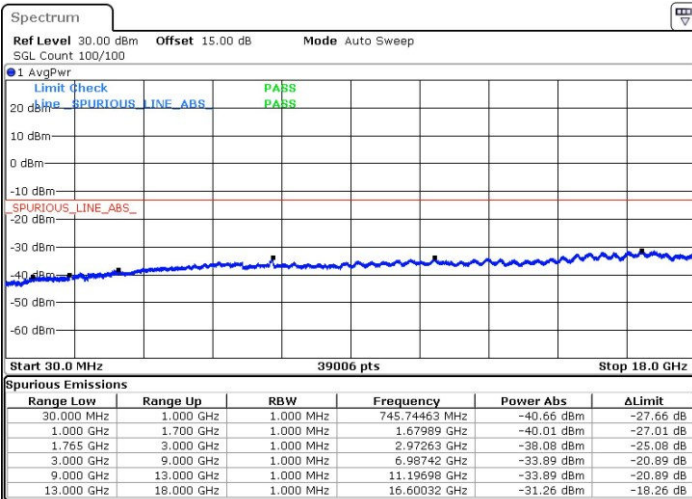

Date: 3.JUL.2017 19:31:08

Highest Channel / QPSK

Highest Channel / 16QAM

Date: 3.JUL.2017 19:37:28

Date: 3.JUL.2017 19:38:24

LTE Band 4 / 5MHz

Lowest Channel / QPSK

Lowest Channel / 16QAM

Date: 3.JUL.2017 19:44:43

Date: 3.JUL.2017 19:45:39

Middle Channel / QPSK

Middle Channel / 16QAM

Date: 3.JUL.2017 19:47:18

Date: 3.JUL.2017 19:48:15

LTE Band 4 / 5MHz

Highest Channel / QPSK