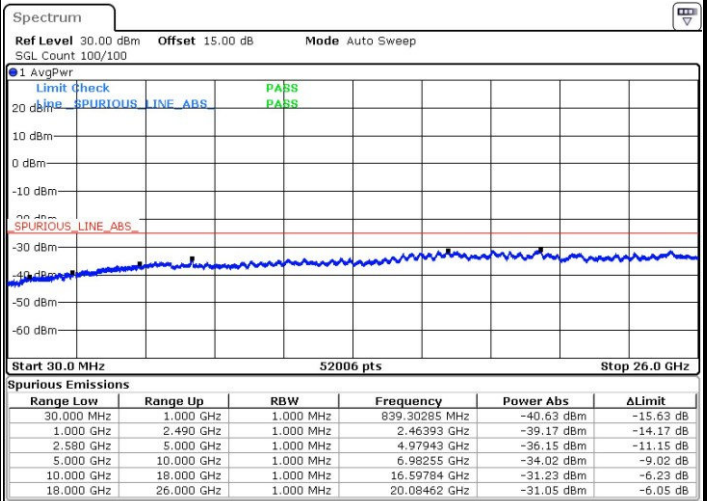

Lowest Channel / QPSK

Date: 3.JUL.2017 21:14:37

Lowest Channel / 16QAM

Date: 3.JUL.2017 21:17:52

LTE Band 4 / 20MHz

Middle Channel / QPSK

Middle Channel / 16QAM

Date: 3.JUL.2017 20:49:11

Date: 3.JUL.2017 20:50:08

Highest Channel / QPSK

Highest Channel / 16QAM

Date: 3.JUL.2017 20:56:26

Date: 3.JUL.2017 20:57:22

LTE Band 7 / 5MHz

Highest Channel / QPSK

Highest Channel / 16QAM

LTE Band 7 / 10MHz

Lowest Channel / QPSK

Lowest Channel / 16QAM

LTE Band 7 / 10MHz

Middle Channel / QPSK

Middle Channel / 16QAM

Date: 3.JUL.2017 17:49:55

Date: 3.JUL.2017 17:50:50

Highest Channel / QPSK

Highest Channel / 16QAM

Date: 3.JUL.2017 17:57:12

Date: 3.JUL.2017 17:58:06