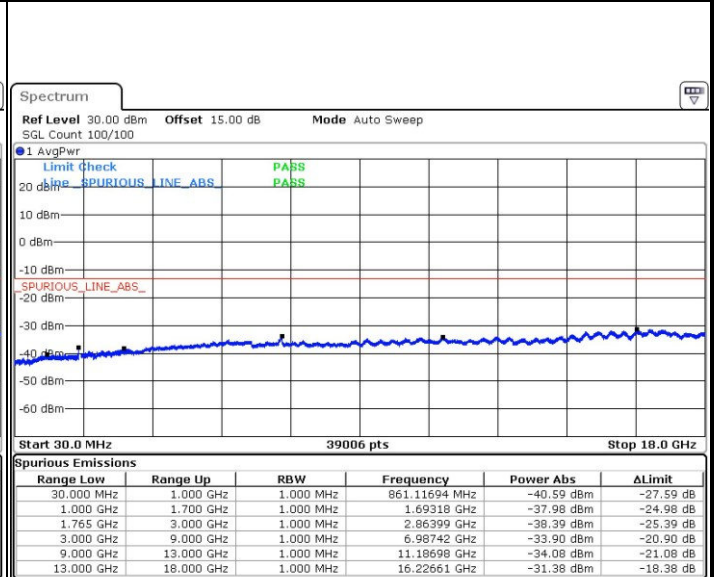

Date: 3.JUL.2017 19:44:43

Date: 3.JUL.2017 19:45:39

Middle Channel / QPSK

Middle Channel / 16QAM

Date: 3.JUL.2017 19:47:18

Date: 3.JUL.2017 19:48:15

LTE Band 4 / 5MHz

Highest Channel / QPSK

Date: 3.JUL.2017 19:54:33

Highest Channel / 16QAM

Date: 3.JUL.2017 19:55:29

LTE Band 4 / 10MHz

Lowest Channel / QPSK

Date: 3.JUL.2017 20:01:47

Lowest Channel / 16QAM

Date: 3.JUL.2017 20:02:44

LTE Band 4 / 10MHz

Middle Channel / QPSK

Middle Channel / 16QAM

Date: 3.JUL.2017 20:04:23

Date: 3.JUL.2017 20:05:19

Highest Channel / QPSK

Highest Channel / 16QAM

Date: 3.JUL.2017 20:11:38

Date: 3.JUL.2017 20:12:35

LTE Band 4 / 15MHz

Lowest Channel / QPSK

Lowest Channel / 16QAM

Date: 3.JUL.2017 20:18:53

Date: 3.JUL.2017 20:19:50

Middle Channel / QPSK

Middle Channel / 16QAM