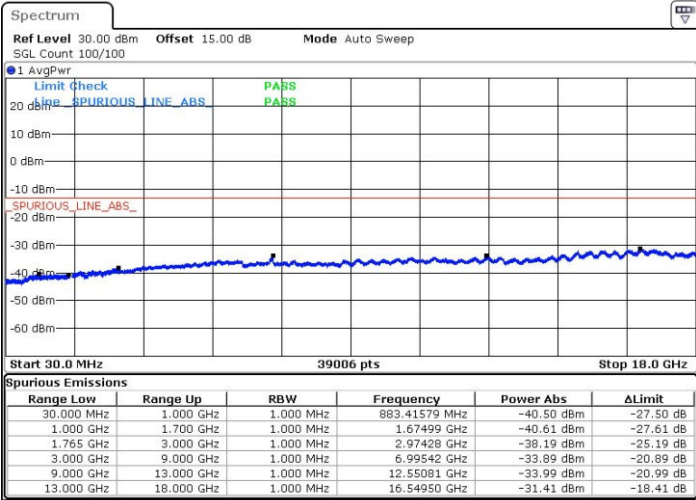

LTE Band 2 / 20MHz

Middle Channel / QPSK

Middle Channel / 16QAM

Date: 5.JUL.2017 20:54:53

Date: 5.JUL.2017 20:55:50

Highest Channel / QPSK

Highest Channel / 16QAM

Date: 5.JUL.2017 21:02:06

Date: 5.JUL.2017 21:03:02

LTE Band 4 / 1.4MHz

Lowest Channel / QPSK

Lowest Channel / 16QAM

Date: 3.JUL.2017 19:10:29

Date: 3.JUL.2017 19:11:25

Middle Channel / QPSK

Middle Channel / 16QAM

Date: 3.JUL.2017 19:13:04

Date: 3.JUL.2017 19:14:01

LTE Band 4 / 1.4MHz

Highest Channel / QPSK

Date: 3.JUL.2017 19:20:20

Highest Channel / 16QAM

Date: 3.JUL.2017 19:21:17

LTE Band 4 / 3MHz