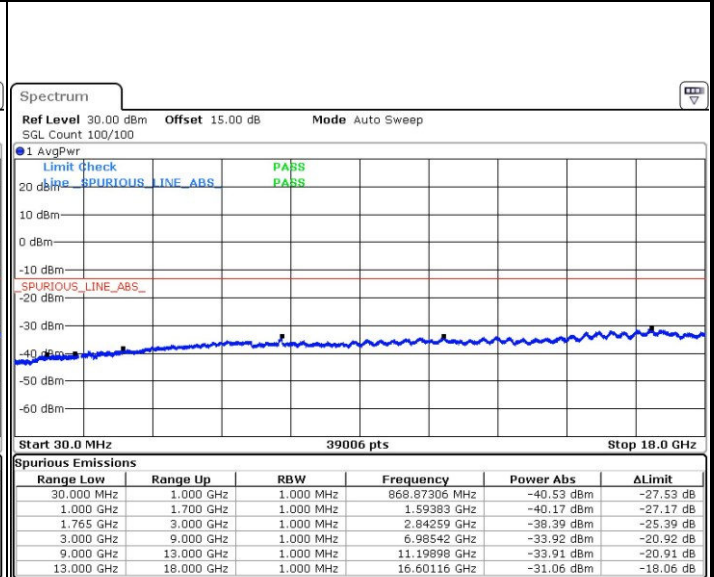

Date: 5.JUL.2017 21:03:02

LTE Band 4 / 1.4MHz

Lowest Channel / QPSK

Lowest Channel / 16QAM

Date: 3.JUL.2017 19:10:29

Date: 3.JUL.2017 19:11:25

Middle Channel / QPSK

Middle Channel / 16QAM

Date: 3.JUL.2017 19:13:04

Date: 3.JUL.2017 19:14:01

LTE Band 4 / 1.4MHz

Highest Channel / QPSK

Date: 3.JUL.2017 19:20:20

Highest Channel / 16QAM

Date: 3.JUL.2017 19:21:17

LTE Band 4 / 3MHz

Lowest Channel / QPSK

Date: 3.JUL.2017 19:27:36

Lowest Channel / 16QAM

Date: 3.JUL.2017 19:28:32

LTE Band 4 / 3MHz

Middle Channel / QPSK

Middle Channel / 16QAM

Date: 3.JUL.2017 19:30:12

Date: 3.JUL.2017 19:31:08

Highest Channel / QPSK

Highest Channel / 16QAM

Date: 3.JUL.2017 19:37:28

Date: 3.JUL.2017 19:38:24

LTE Band 4 / 5MHz

Lowest Channel / QPSK

Lowest Channel / 16QAM