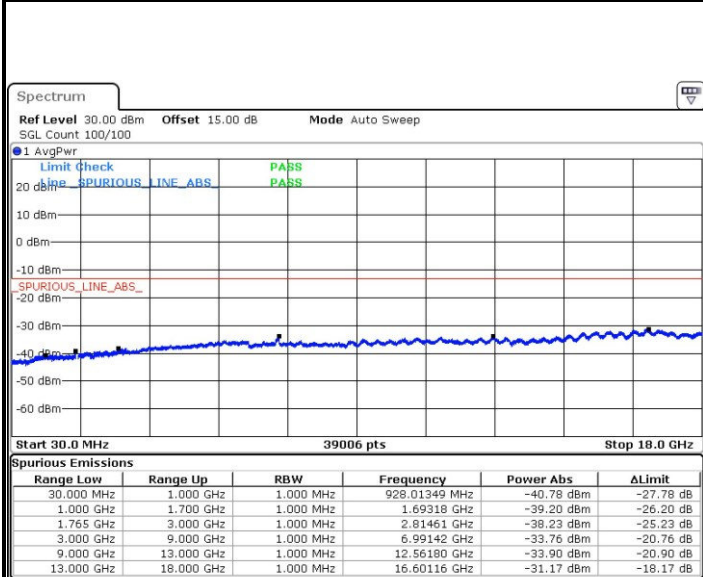

Date: 3.JUL.2017 19:31:08

Highest Channel / QPSK

Highest Channel / 16QAM

Date: 3.JUL.2017 19:37:28

Date: 3.JUL.2017 19:38:24

LTE Band 4 / 5MHz

Lowest Channel / QPSK

Lowest Channel / 16QAM

Date: 3.JUL.2017 19:44:43

Date: 3.JUL.2017 19:45:39

Middle Channel / QPSK

Middle Channel / 16QAM

Date: 3.JUL.2017 19:47:18

Date: 3.JUL.2017 19:48:15

LTE Band 4 / 5MHz

Highest Channel / QPSK

Date: 3.JUL.2017 19:54:33

Highest Channel / 16QAM

Date: 3.JUL.2017 19:55:29

LTE Band 4 / 10MHz

Lowest Channel / QPSK

Date: 3.JUL.2017 20:01:47

Lowest Channel / 16QAM

Date: 3.JUL.2017 20:02:44

LTE Band 4 / 10MHz

Middle Channel / QPSK

Middle Channel / 16QAM

Date: 3.JUL.2017 20:04:23

Date: 3.JUL.2017 20:05:19

Highest Channel / QPSK

Highest Channel / 16QAM

Date: 3.JUL.2017 20:11:38