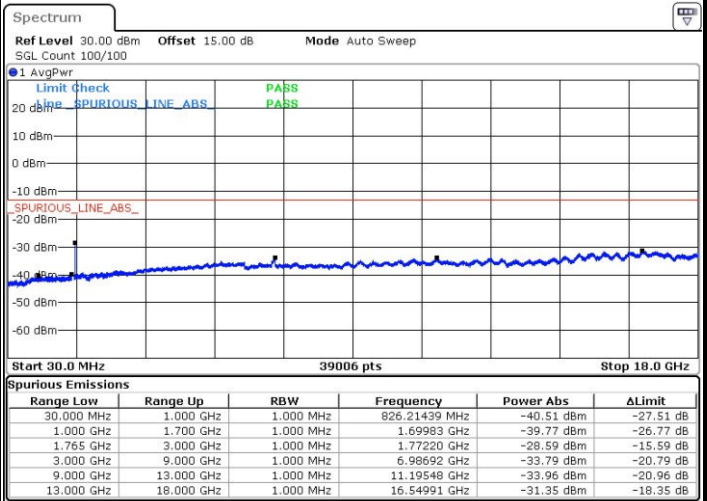

Date: 3.JUL.2017 20:21:29

Date: 3.JUL.2017 20:22:25

LTE Band 4 / 15MHz

Highest Channel / QPSK

Date: 3.JUL.2017 20:28:43

Highest Channel / 16QAM

Date: 3.JUL.2017 20:29:40

LTE Band 4 / 20MHz

Lowest Channel / QPSK

Date: 3.JUL.2017 21:14:37

Lowest Channel / 16QAM

Date: 3.JUL.2017 21:17:52

LTE Band 4 / 20MHz

Middle Channel / QPSK

Middle Channel / 16QAM

Date: 3.JUL.2017 20:49:11

Date: 3.JUL.2017 20:50:08

Highest Channel / QPSK

Highest Channel / 16QAM

Date: 3.JUL.2017 20:56:26

Date: 3.JUL.2017 20:57:22

LTE Band 7 / 5MHz

Highest Channel / QPSK

Highest Channel / 16QAM