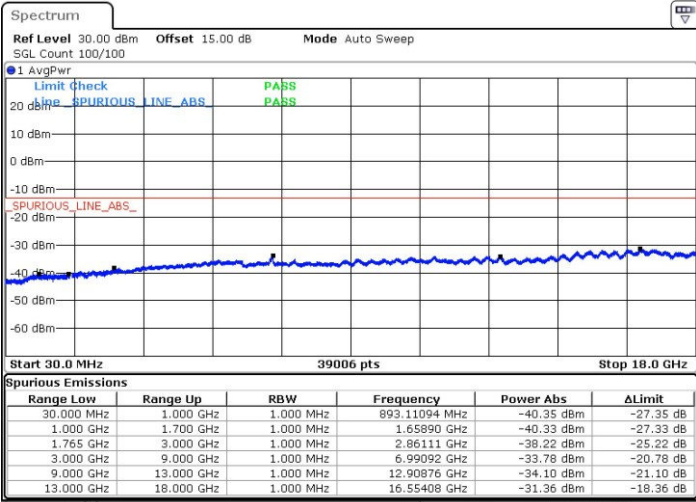

Date: 3.JUL.2017 20:21:29

Date: 3.JUL.2017 20:22:25

LTE Band 4 / 15MHz

Highest Channel / QPSK

Date: 3.JUL.2017 20:28:43

Highest Channel / 16QAM

Date: 3.JUL.2017 20:29:40

LTE Band 4 / 20MHz

Lowest Channel / QPSK

Date: 3.JUL.2017 21:14:37

Lowest Channel / 16QAM

Date: 3.JUL.2017 21:17:52

LTE Band 4 / 20MHz

Middle Channel / QPSK

Middle Channel / 16QAM

Date: 3.JUL.2017 20:49:11

Date: 3.JUL.2017 20:50:08

Highest Channel / QPSK

Highest Channel / 16QAM

Date: 3.JUL.2017 20:56:26

Date: 3.JUL.2017 20:57:22

LTE Band 7 / 5MHz

Highest Channel / QPSK

Highest Channel / 16QAM