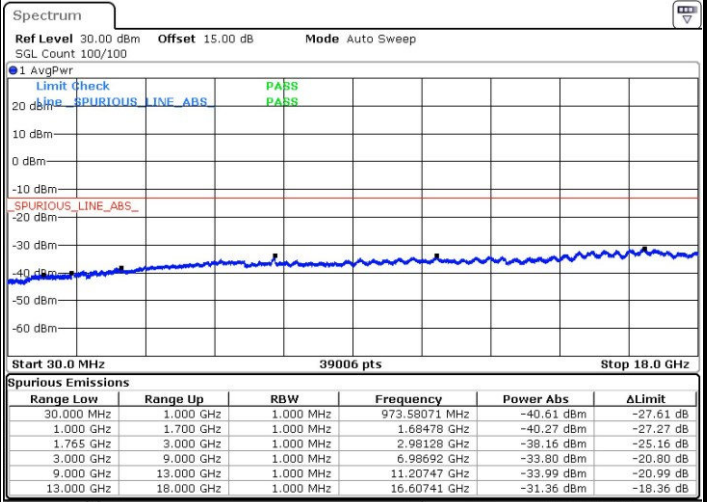

Date: 3.JUL.2017 20:21:29

Date: 3.JUL.2017 20:22:25

LTE Band 4 / 15MHz

Highest Channel / QPSK

Date: 3.JUL.2017 20:28:43

Highest Channel / 16QAM

Date: 3.JUL.2017 20:29:40

LTE Band 4 / 20MHz

Lowest Channel / QPSK

Date: 3.JUL.2017 21:14:37

Lowest Channel / 16QAM

Date: 3.JUL.2017 21:17:52

LTE Band 4 / 20MHz

Middle Channel / QPSK

Middle Channel / 16QAM

Date: 3.JUL.2017 20:49:11

Date: 3.JUL.2017 20:50:08

Highest Channel / QPSK

Highest Channel / 16QAM

Date: 3.JUL.2017 20:56:26

Date: 3.JUL.2017 20:57:22

LTE Band 7 / 5MHz

Highest Channel / QPSK

Highest Channel / 16QAM