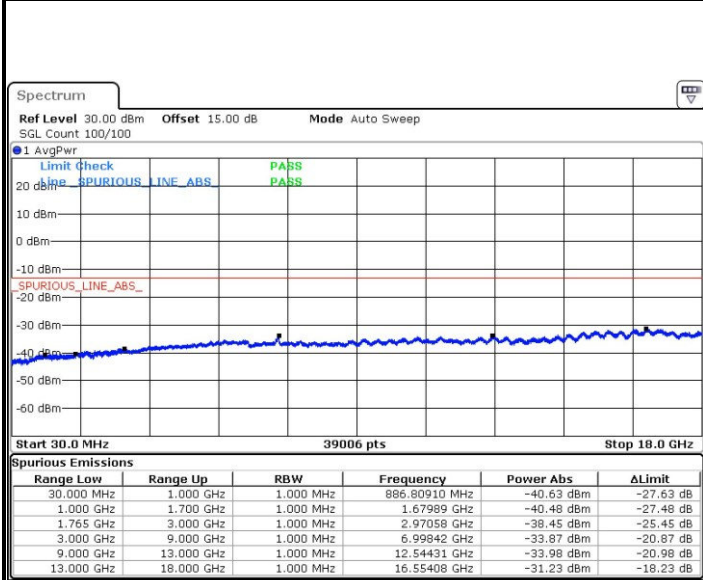

LTE Band 2 / 20MHz

Middle Channel / QPSK

Middle Channel / 16QAM

Date: 5.JUL.2017 20:54:53

Date: 5.JUL.2017 20:55:50

Highest Channel / QPSK

Highest Channel / 16QAM

Date: 5.JUL.2017 21:02:06

Date: 5.JUL.2017 21:03:02

LTE Band 4 / 1.4MHz

Lowest Channel / QPSK

Lowest Channel / 16QAM

Date: 3.JUL.2017 19:10:29

Date: 3.JUL.2017 19:11:25

Middle Channel / QPSK

Middle Channel / 16QAM

Date: 3.JUL.2017 19:13:04

Date: 3.JUL.2017 19:14:01

LTE Band 4 / 1.4MHz

Highest Channel / QPSK

Date: 3.JUL.2017 19:20:20

Highest Channel / 16QAM

Date: 3.JUL.2017 19:21:17

LTE Band 4 / 3MHz

Lowest Channel / QPSK

Date: 3.JUL.2017 19:27:36

Lowest Channel / 16QAM

Date: 3.JUL.2017 19:28:32

LTE Band 4 / 3MHz

Middle Channel / QPSK

Middle Channel / 16QAM

Date: 3.JUL.2017 19:30:12