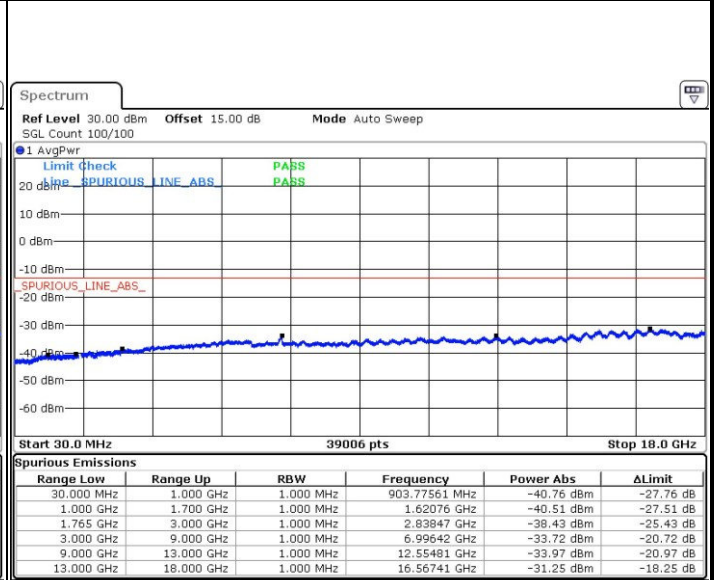

Date: 5.JUL.2017 21:03:02

LTE Band 4 / 1.4MHz

Lowest Channel / QPSK

Lowest Channel / 16QAM

Date: 3.JUL.2017 19:10:29

Date: 3.JUL.2017 19:11:25

Middle Channel / QPSK

Middle Channel / 16QAM

Date: 3.JUL.2017 19:13:04

Date: 3.JUL.2017 19:14:01

LTE Band 4 / 1.4MHz

Highest Channel / QPSK

Date: 3.JUL.2017 19:20:20

Highest Channel / 16QAM

Date: 3.JUL.2017 19:21:17

LTE Band 4 / 3MHz

Lowest Channel / QPSK

Date: 3.JUL.2017 19:27:36

Lowest Channel / 16QAM

Date: 3.JUL.2017 19:28:32

LTE Band 4 / 3MHz

Middle Channel / QPSK

Middle Channel / 16QAM

Date: 3.JUL.2017 19:30:12

Date: 3.JUL.2017 19:31:08

Highest Channel / QPSK

Highest Channel / 16QAM

Date: 3.JUL.2017 19:37:28

Date: 3.JUL.2017 19:38:24

LTE Band 4 / 5MHz

Lowest Channel / QPSK

Lowest Channel / 16QAM