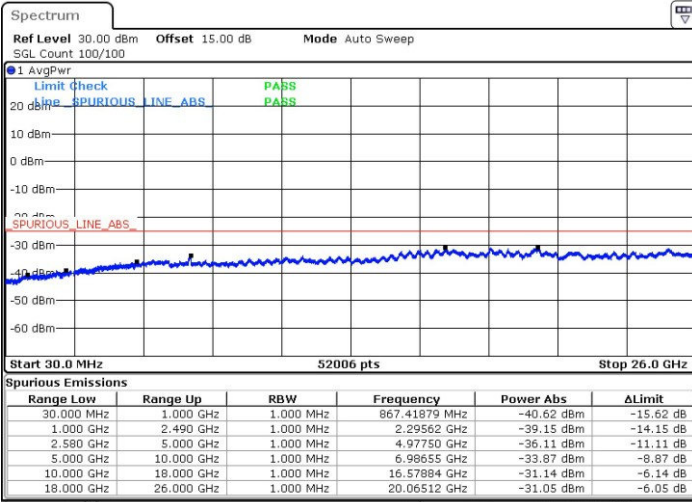

Date: 3.JUL.2017 20:50:08

Highest Channel / QPSK

Highest Channel / 16QAM

Date: 3.JUL.2017 20:56:26

Date: 3.JUL.2017 20:57:22

LTE Band 7 / 5MHz

Highest Channel / QPSK

Highest Channel / 16QAM

LTE Band 7 / 10MHz

Lowest Channel / QPSK

Lowest Channel / 16QAM

LTE Band 7 / 10MHz

Middle Channel / QPSK

Middle Channel / 16QAM

Date: 3.JUL.2017 17:49:55

Date: 3.JUL.2017 17:50:50

Highest Channel / QPSK

Highest Channel / 16QAM

Date: 3.JUL.2017 17:57:12

Date: 3.JUL.2017 17:58:06