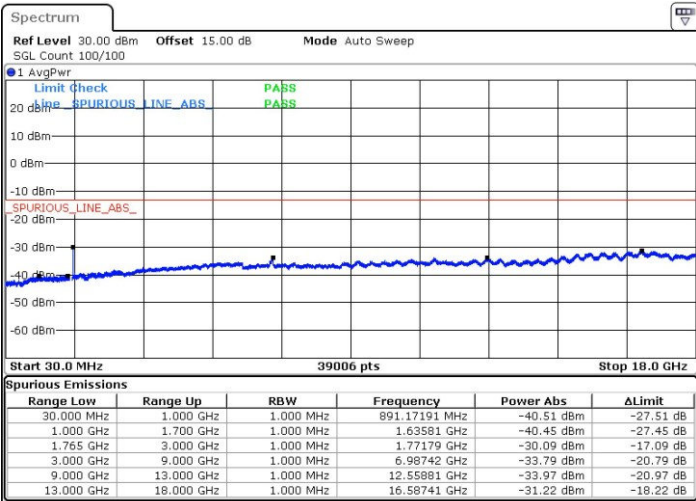

Date: 3.JUL.2017 20:21:29

Date: 3.JUL.2017 20:22:25

LTE Band 4 / 15MHz

Highest Channel / QPSK

Date: 3.JUL.2017 20:28:43

Highest Channel / 16QAM

Date: 3.JUL.2017 20:29:40

LTE Band 4 / 20MHz

Lowest Channel / QPSK

Date: 3.JUL.2017 21:14:37

Lowest Channel / 16QAM

Date: 3.JUL.2017 21:17:52

LTE Band 4 / 20MHz

Middle Channel / QPSK

Middle Channel / 16QAM

Date: 3.JUL.2017 20:49:11

Date: 3.JUL.2017 20:50:08

Highest Channel / QPSK

Highest Channel / 16QAM

Date: 3.JUL.2017 20:56:26

Date: 3.JUL.2017 20:57:22

LTE Band 7 / 5MHz

Highest Channel / QPSK

Highest Channel / 16QAM