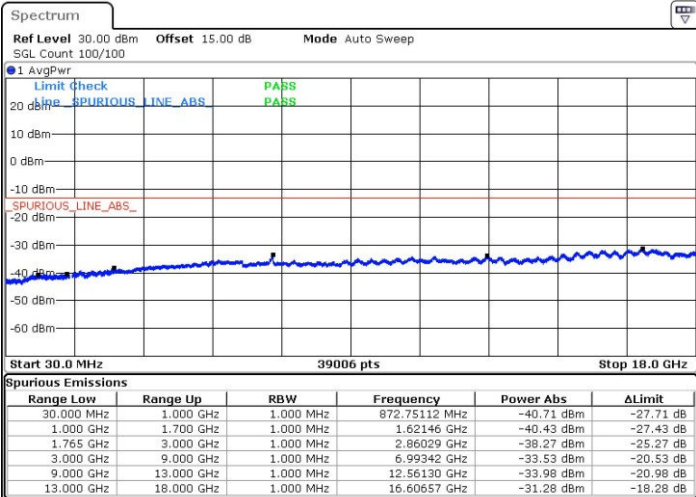

Date: 3.JUL.2017 19:54:33

Highest Channel / 16QAM

Date: 3.JUL.2017 19:55:29

LTE Band 4 / 10MHz

Lowest Channel / QPSK

Date: 3.JUL.2017 20:01:47

Lowest Channel / 16QAM

Date: 3.JUL.2017 20:02:44

LTE Band 4 / 10MHz

Middle Channel / QPSK

Middle Channel / 16QAM

Date: 3.JUL.2017 20:04:23

Date: 3.JUL.2017 20:05:19

Highest Channel / QPSK

Highest Channel / 16QAM

Date: 3.JUL.2017 20:11:38

Date: 3.JUL.2017 20:12:35

LTE Band 4 / 15MHz

Lowest Channel / QPSK

Lowest Channel / 16QAM

Date: 3.JUL.2017 20:18:53

Date: 3.JUL.2017 20:19:50

Middle Channel / QPSK

Middle Channel / 16QAM

Date: 3.JUL.2017 20:21:29

Date: 3.JUL.2017 20:22:25

LTE Band 4 / 15MHz

Highest Channel / QPSK

Date: 3.JUL.2017 20:28:43

Highest Channel / 16QAM

Date: 3.JUL.2017 20:29:40

LTE Band 4 / 20MHz