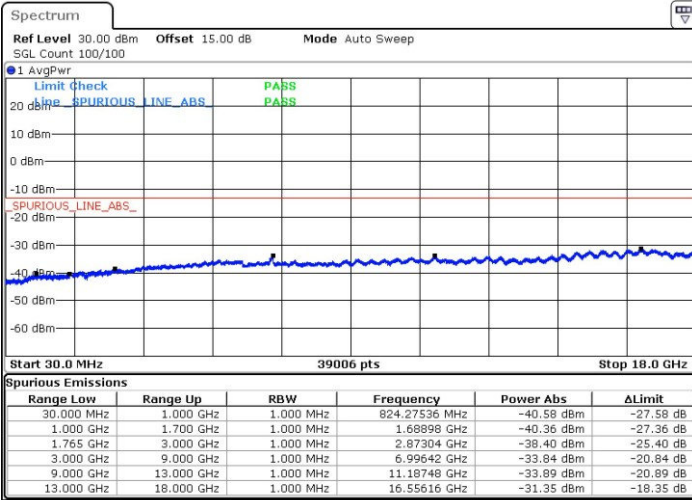

Date: 3.JUL.2017 19:13:04

Date: 3.JUL.2017 19:14:01

LTE Band 4 / 1.4MHz

Highest Channel / QPSK

Date: 3.JUL.2017 19:20:20

Highest Channel / 16QAM

Date: 3.JUL.2017 19:21:17

LTE Band 4 / 3MHz

Lowest Channel / QPSK

Date: 3.JUL.2017 19:27:36

Lowest Channel / 16QAM

Date: 3.JUL.2017 19:28:32

LTE Band 4 / 3MHz

Middle Channel / QPSK

Middle Channel / 16QAM

Date: 3.JUL.2017 19:30:12

Date: 3.JUL.2017 19:31:08

Highest Channel / QPSK

Highest Channel / 16QAM

Date: 3.JUL.2017 19:37:28

Date: 3.JUL.2017 19:38:24

LTE Band 4 / 5MHz

Lowest Channel / QPSK

Lowest Channel / 16QAM