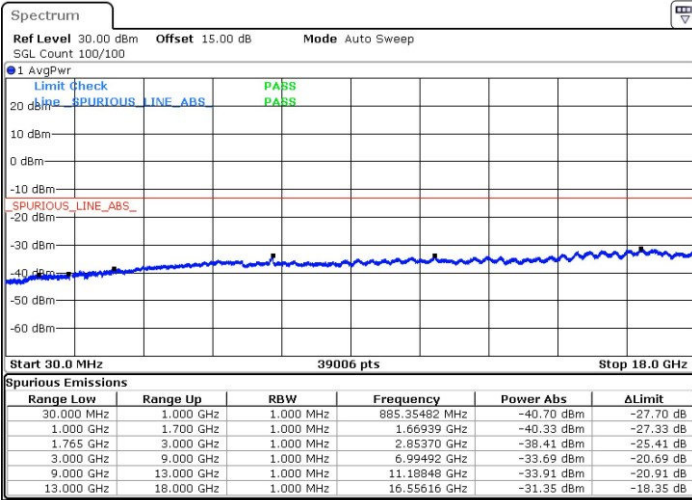

Lowest Channel / QPSK

Date: 3.JUL.2017 19:27:36

Lowest Channel / 16QAM

Date: 3.JUL.2017 19:28:32

LTE Band 4 / 3MHz

Middle Channel / QPSK

Middle Channel / 16QAM

Date: 3.JUL.2017 19:30:12

Date: 3.JUL.2017 19:31:08

Highest Channel / QPSK

Highest Channel / 16QAM

Date: 3.JUL.2017 19:37:28

Date: 3.JUL.2017 19:38:24

LTE Band 4 / 5MHz

Lowest Channel / QPSK

Lowest Channel / 16QAM

Date: 3.JUL.2017 19:44:43

Date: 3.JUL.2017 19:45:39

Middle Channel / QPSK

Middle Channel / 16QAM

Date: 3.JUL.2017 19:47:18

Date: 3.JUL.2017 19:48:15

LTE Band 4 / 5MHz

Highest Channel / QPSK

Date: 3.JUL.2017 19:54:33

Highest Channel / 16QAM

Date: 3.JUL.2017 19:55:29

LTE Band 4 / 10MHz

Lowest Channel / QPSK

Date: 3.JUL.2017 20:01:47

Lowest Channel / 16QAM

Date: 3.JUL.2017 20:02:44