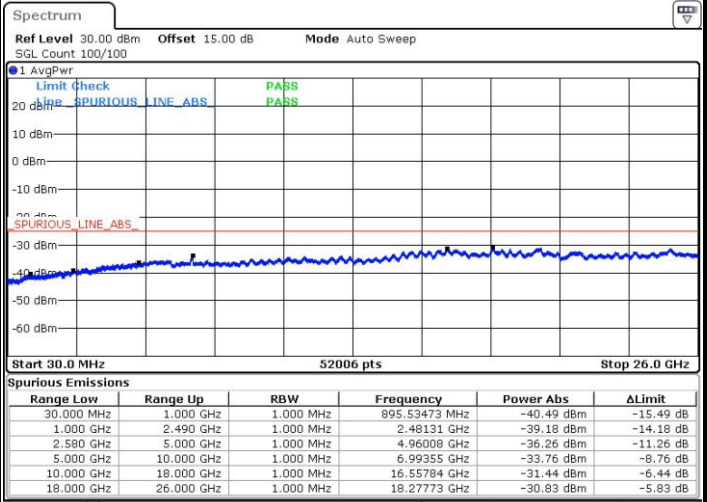

Date: 3.JUL.2017 20:50:08

Highest Channel / QPSK

Highest Channel / 16QAM

Date: 3.JUL.2017 20:56:26

Date: 3.JUL.2017 20:57:22

LTE Band 7 / 5MHz

Highest Channel / QPSK

Highest Channel / 16QAM

LTE Band 7 / 10MHz

Lowest Channel / QPSK

Lowest Channel / 16QAM

LTE Band 7 / 10MHz

Middle Channel / QPSK

Middle Channel / 16QAM

Date: 3.JUL.2017 17:49:55

Date: 3.JUL.2017 17:50:50

Highest Channel / QPSK

Highest Channel / 16QAM

Date: 3.JUL.2017 17:57:12

Date: 3.JUL.2017 17:58:06