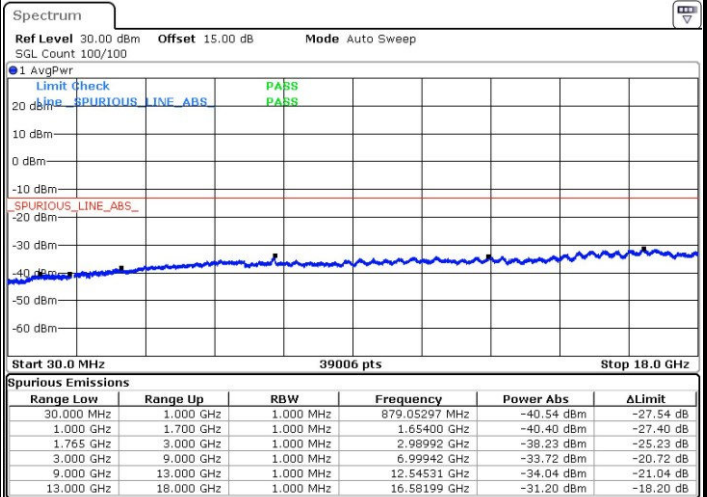

Date: 3.JUL.2017 19:54:33

Highest Channel / 16QAM

Date: 3.JUL.2017 19:55:29

LTE Band 4 / 10MHz

Lowest Channel / QPSK

Date: 3.JUL.2017 20:01:47

Lowest Channel / 16QAM

Date: 3.JUL.2017 20:02:44

LTE Band 4 / 10MHz

Middle Channel / QPSK

Middle Channel / 16QAM

Date: 3.JUL.2017 20:04:23

Date: 3.JUL.2017 20:05:19

Highest Channel / QPSK

Highest Channel / 16QAM

Date: 3.JUL.2017 20:11:38

Date: 3.JUL.2017 20:12:35

LTE Band 4 / 15MHz

Lowest Channel / QPSK

Lowest Channel / 16QAM

Date: 3.JUL.2017 20:18:53

Date: 3.JUL.2017 20:19:50

Middle Channel / QPSK

Middle Channel / 16QAM