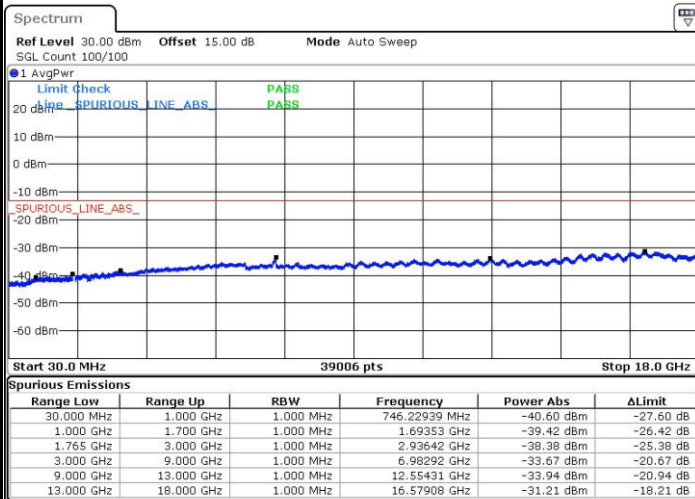

Date: 3.JUL.2017 20:21:29

Date: 3.JUL.2017 20:22:25

LTE Band 4 / 15MHz

Highest Channel / QPSK

Date: 3.JUL.2017 20:28:43

Highest Channel / 16QAM

Date: 3.JUL.2017 20:29:40

LTE Band 4 / 20MHz

Lowest Channel / QPSK

Date: 3.JUL.2017 21:14:37

Lowest Channel / 16QAM

Date: 3.JUL.2017 21:17:52

LTE Band 4 / 20MHz

Middle Channel / QPSK

Middle Channel / 16QAM

Date: 3.JUL.2017 20:49:11