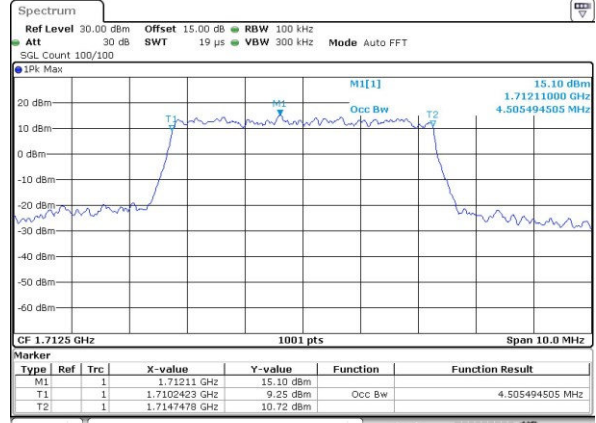

Date: 3.JUL.2017 19:11:412

Highest Channel / 1.4MHz / 16QAM

Date: 3.JUL.2017 19:14:22

LTE Band 4

Lowest Channel / 3MHz / QPSK

Date: 3.JUL.2017 19:21:27

Lowest Channel / 3MHz / 16QAM

Date: 3.JUL.2017 19:21:38

Middle Channel / 3MHz / QPSK

Date: 3.JUL.2017 19:28:43

Middle Channel / 3MHz / 16QAM

Date: 3.JUL.2017 19:28:54

Highest Channel / 3MHz / QPSK

Date: 3.JUL.2017 19:31:19

Highest Channel / 3MHz / 16QAM

Date: 3.JUL.2017 21:27:25

LTE Band 4

Lowest Channel / 5MHz / QPSK

Date: 3.JUL.2017 19:38:35

Lowest Channel / 5MHz / 16QAM

Date: 3.JUL.2017 19:38:46

Middle Channel / 5MHz / QPSK

Date: 3.JUL.2017 19:45:50

Middle Channel / 5MHz / 16QAM