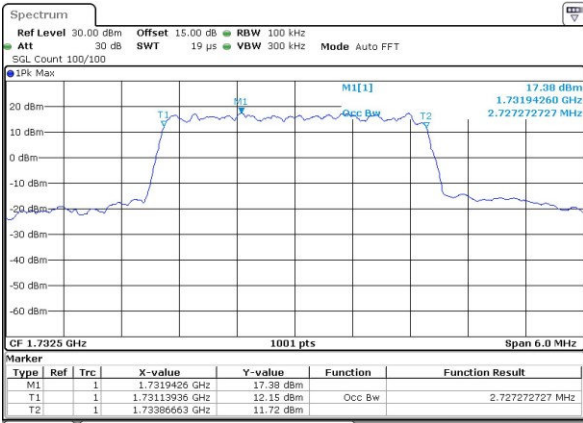

Date: 3.JUL.2017 19:04:19

Lowest Channel / 1.4MHz / 16QAM

Date: 3.JUL.2017 19:04:29

Middle Channel / 1.4MHz / QPSK

Date: 3.JUL.2017 19:11:36

Middle Channel / 1.4MHz / 16QAM

Date: 3.JUL.2017 19:11:47

Highest Channel / 1.4MHz / QPSK

Date: 3.JUL.2017 19:11:412

Highest Channel / 1.4MHz / 16QAM

Date: 3.JUL.2017 19:14:22

LTE Band 4

Lowest Channel / 3MHz / QPSK

Date: 3.JUL.2017 19:21:27

Lowest Channel / 3MHz / 16QAM

Date: 3.JUL.2017 19:21:38

Middle Channel / 3MHz / QPSK

Date: 3.JUL.2017 19:28:43

Middle Channel / 3MHz / 16QAM

Date: 3.JUL.2017 19:28:54

Highest Channel / 3MHz / QPSK

Date: 3.JUL.2017 19:31:19

Highest Channel / 3MHz / 16QAM

Date: 3.JUL.2017 21:27:25