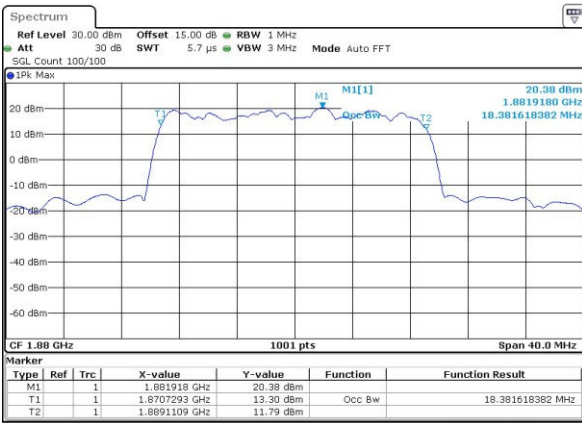

Date: 5 JUL 2017 20:39:10

LTE Band 2

Lowest Channel / 20MHz / QPSK

Date: 5 JUL 2017 20:46:12

Lowest Channel / 20MHz / 16QAM

Date: 5 JUL 2017 20:46:22

Middle Channel / 20MHz / QPSK

Date: 5 JUL 2017 20:53:25

Middle Channel / 20MHz / 16QAM

Date: 5 JUL 2017 20:53:36

Highest Channel / 20MHz / QPSK

Date: 5 JUL 2017 20:56:00

Highest Channel / 20MHz / 16QAM

Date: 5 JUL 2017 20:56:11

LTE Band 4

Lowest Channel / 1.4MHz / QPSK