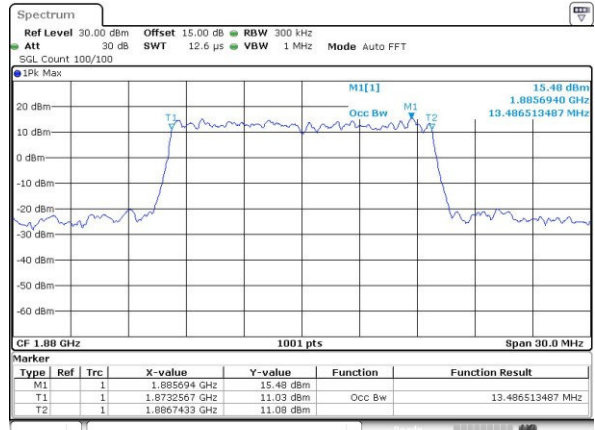

Middle Channel / 15MHz / 16QAM

Date: 5 JUL 2017 20:36:35