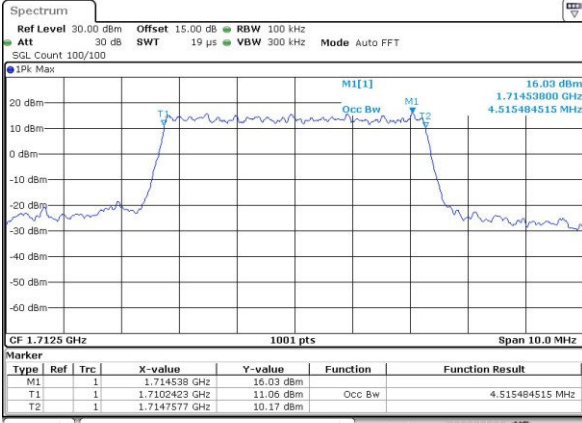

Date: 3.JUL.2017 19:11:412

Highest Channel / 1.4MHz / 16QAM

Date: 3.JUL.2017 19:14:22

LTE Band 4

Lowest Channel / 3MHz / QPSK

Date: 3.JUL.2017 19:21:27

Lowest Channel / 3MHz / 16QAM

Date: 3.JUL.2017 19:21:38

Middle Channel / 3MHz / QPSK

Date: 3.JUL.2017 19:28:43

Middle Channel / 3MHz / 16QAM

Date: 3.JUL.2017 19:28:54

Highest Channel / 3MHz / QPSK

Date: 3.JUL.2017 19:31:19

Highest Channel / 3MHz / 16QAM

Date: 3.JUL.2017 21:27:25

LTE Band 4

Lowest Channel / 5MHz / QPSK

Date: 3.JUL.2017 19:38:35

Lowest Channel / 5MHz / 16QAM

Date: 3.JUL.2017 19:38:46

Middle Channel / 5MHz / QPSK

Date: 3.JUL.2017 19:45:50

Middle Channel / 5MHz / 16QAM