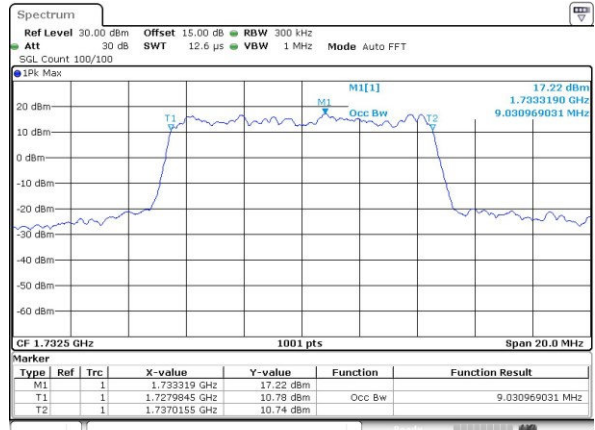

Date: 3.JUL.2017 19:46:01

Highest Channel / 5MHz / QPSK

Date: 3.JUL.2017 19:48:25

Highest Channel / 5MHz / 16QAM

Date: 3.JUL.2017 19:48:36

LTE Band 4

Lowest Channel / 10MHz / QPSK

Date: 3.JUL.2017 19:55:40

Lowest Channel / 10MHz / 16QAM

Date: 3.JUL.2017 19:55:50

Middle Channel / 10MHz / QPSK

Date: 3.JUL.2017 20:02:54

Middle Channel / 10MHz / 16QAM

Date: 3.JUL.2017 20:03:05

Highest Channel / 10MHz / QPSK

Date: 3.JUL.2017 20:05:30

Highest Channel / 10MHz / 16QAM

Date: 3.JUL.2017 20:05:41

LTE Band 4

Lowest Channel / 15MHz / QPSK

Date: 3.JUL.2017 20:12:45

Lowest Channel / 15MHz / 16QAM

Date: 3.JUL.2017 20:12:56

Middle Channel / 15MHz / QPSK