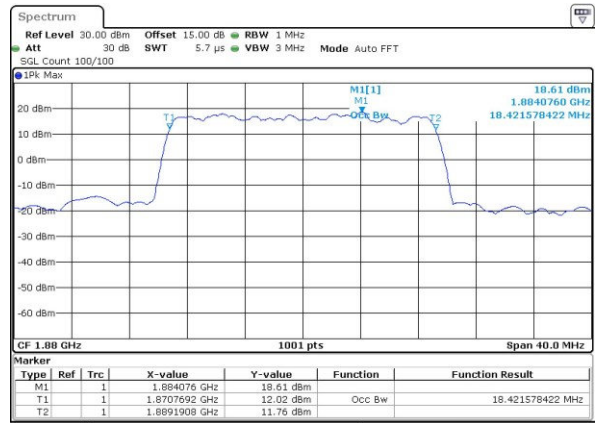

Date: 5 JUL 2017 20:39:10

LTE Band 2

Lowest Channel / 20MHz / QPSK

Date: 5 JUL 2017 20:46:12

Lowest Channel / 20MHz / 16QAM

Date: 5 JUL 2017 20:46:22

Middle Channel / 20MHz / QPSK

Date: 5 JUL 2017 20:53:25

Middle Channel / 20MHz / 16QAM

Date: 5 JUL 2017 20:53:36

Highest Channel / 20MHz / QPSK

Date: 5 JUL 2017 20:56:00

Highest Channel / 20MHz / 16QAM

Date: 5 JUL 2017 20:56:11

LTE Band 4

Lowest Channel / 1.4MHz / QPSK