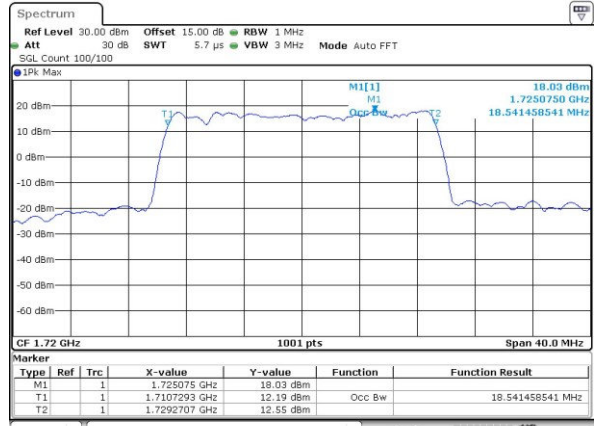

Lowest Channel / 20MHz / 16QAM

Date: 3.JUL.2017 21:08:43