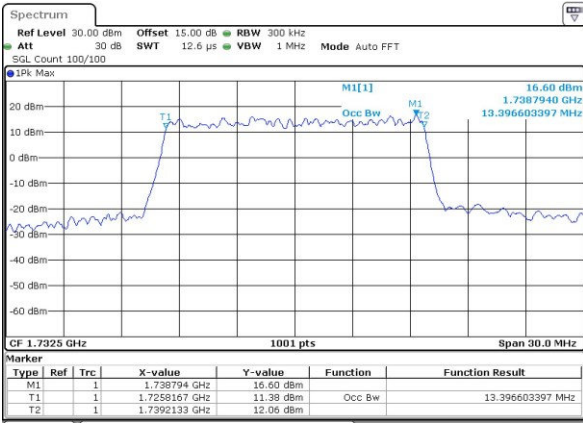

Highest Channel / 10MHz / 16QAM

Date: 3.JUL.2017 20:05:41

LTE Band 4

Lowest Channel / 15MHz / QPSK

Date: 3.JUL.2017 20:12:45

Lowest Channel / 15MHz / 16QAM

Date: 3.JUL.2017 20:12:56

Middle Channel / 15MHz / QPSK

Date: 3.JUL.2017 20:20:00

Middle Channel / 15MHz / 16QAM

Date: 3.JUL.2017 20:20:11

Highest Channel / 15MHz / QPSK

Date: 3.JUL.2017 20:22:36

Highest Channel / 15MHz / 16QAM

Date: 3.JUL.2017 20:22:47

LTE Band 4