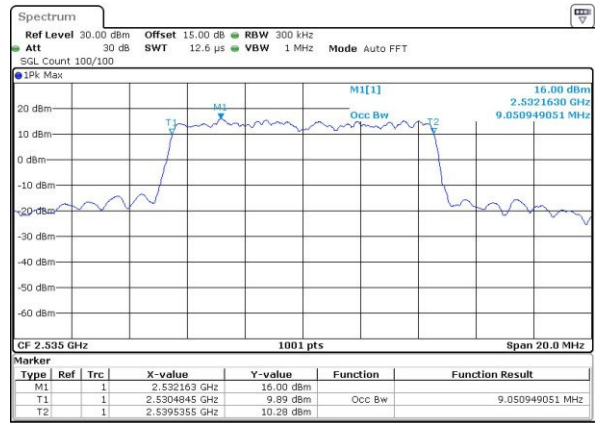

Middle Channel / 10MHz / 16QAM

Date: 3.JUL.2017 17:48:39