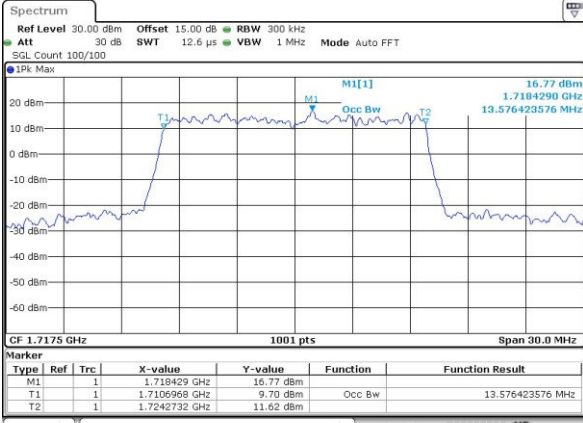

Highest Channel / 10MHz / 16QAM

Date: 3.JUL.2017 20:05:41

LTE Band 4

Lowest Channel / 15MHz / QPSK

Date: 3.JUL.2017 20:12:45

Lowest Channel / 15MHz / 16QAM

Date: 3.JUL.2017 20:12:56

Middle Channel / 15MHz / QPSK

Date: 3.JUL.2017 20:20:00

Middle Channel / 15MHz / 16QAM

Date: 3.JUL.2017 20:20:11

Highest Channel / 15MHz / QPSK

Date: 3.JUL.2017 20:22:36

Highest Channel / 15MHz / 16QAM

Date: 3.JUL.2017 20:22:47

LTE Band 4