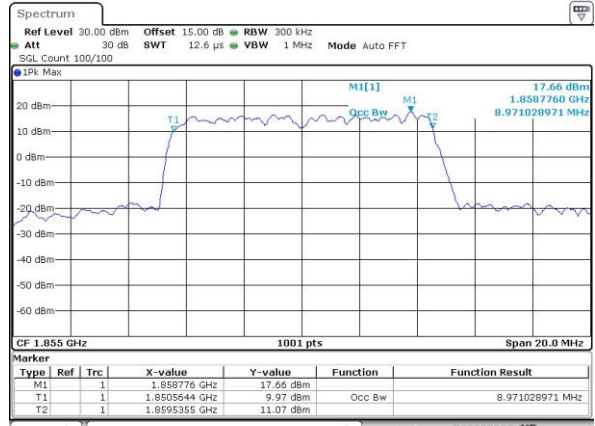

Lowest Channel / 10MHz / 16QAM

Date: 5 JUL 2017 20:12:17