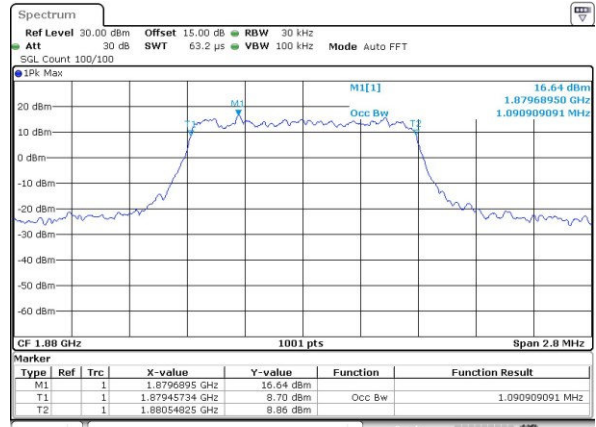

LTE Band 2

Lowest Channel / 1.4MHz / QPSK

Date: 5 JUL 2017 19:13:42

Lowest Channel / 1.4MHz / 16QAM

Date: 5 JUL 2017 19:13:53

Middle Channel / 1.4MHz / QPSK

Date: 5 JUL 2017 19:28:07

Middle Channel / 1.4MHz / 16QAM

Date: 5 JUL 2017 19:28:18

Highest Channel / 1.4MHz / QPSK

Date: 5 JUL 2017 19:30:43

Highest Channel / 1.4MHz / 16QAM

Date: 5 JUL 2017 19:30:54

LTE Band 2

Lowest Channel / 3MHz / QPSK

Date: 5 JUL 2017 19:37:59