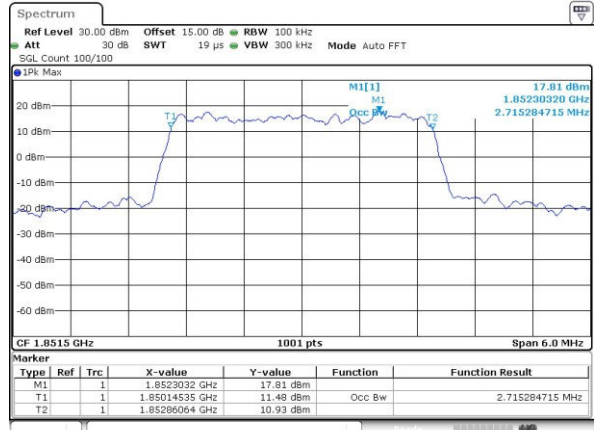

Lowest Channel / 3MHz / 16QAM

Date: 5 JUL 2017 19:38:10