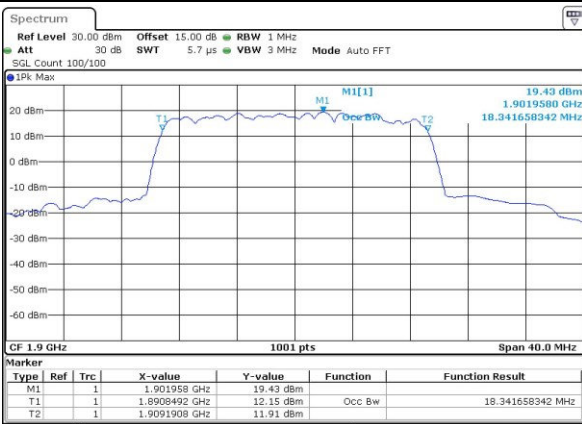

Date: 5 JUL 2017 20:39:10

LTE Band 2

Lowest Channel / 20MHz / QPSK

Date: 5 JUL 2017 20:46:12

Lowest Channel / 20MHz / 16QAM

Date: 5 JUL 2017 20:46:22

Middle Channel / 20MHz / QPSK

Date: 5 JUL 2017 20:53:25

Middle Channel / 20MHz / 16QAM

Date: 5 JUL 2017 20:53:36

Highest Channel / 20MHz / QPSK

Date: 5 JUL 2017 20:56:00

Highest Channel / 20MHz / 16QAM

Date: 5 JUL 2017 20:56:11

LTE Band 4

Lowest Channel / 1.4MHz / QPSK