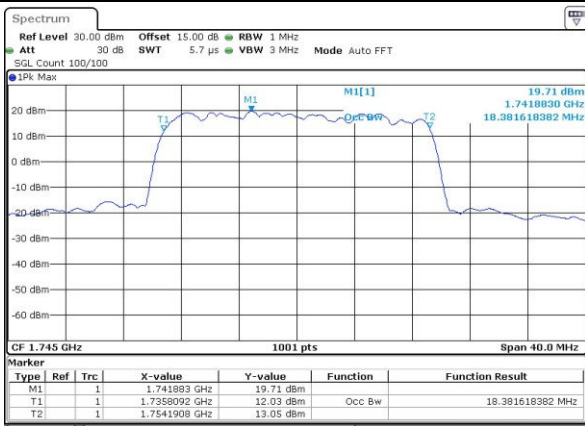

Date: 3.JUL.2017 20:20:00

Middle Channel / 15MHz / 16QAM

Date: 3.JUL.2017 20:20:11

Highest Channel / 15MHz / QPSK

Date: 3.JUL.2017 20:22:36

Highest Channel / 15MHz / 16QAM

Date: 3.JUL.2017 20:22:47

LTE Band 4

Lowest Channel / 20MHz / QPSK

Date: 3.JUL.2017 21:08:32

Lowest Channel / 20MHz / 16QAM

Date: 3.JUL.2017 21:08:43

Middle Channel / 20MHz / QPSK

Date: 3.JUL.2017 21:18:07

Middle Channel / 20MHz / 16QAM

Date: 3.JUL.2017 21:18:17

Highest Channel / 20MHz / QPSK

Date: 3.JUL.2017 20:50:19

Highest Channel / 20MHz / 16QAM

Date: 3.JUL.2017 21:19:55

LTE Band 7

Lowest Channel / 5MHz / QPSK

Date: 3.JUL.2017 17:22:01

Lowest Channel / 5MHz / 16QAM