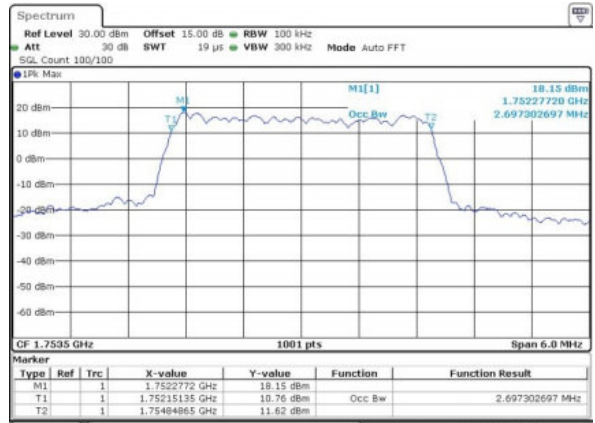

Date: 3.JUL.2017 19:11:412

Highest Channel / 1.4MHz / 16QAM

Date: 3.JUL.2017 19:14:22

LTE Band 4

Lowest Channel / 3MHz / QPSK

Date: 3.JUL.2017 19:21:27

Lowest Channel / 3MHz / 16QAM

Date: 3.JUL.2017 19:21:38

Middle Channel / 3MHz / QPSK

Date: 3.JUL.2017 19:28:43

Middle Channel / 3MHz / 16QAM

Date: 3.JUL.2017 19:28:54

Highest Channel / 3MHz / QPSK

Date: 3.JUL.2017 19:31:19

Highest Channel / 3MHz / 16QAM

Date: 3.JUL.2017 21:27:25

LTE Band 4

Lowest Channel / 5MHz / QPSK

Date: 3.JUL.2017 19:38:35

Lowest Channel / 5MHz / 16QAM

Date: 3.JUL.2017 19:38:46

Middle Channel / 5MHz / QPSK

Date: 3.JUL.2017 19:45:50

Middle Channel / 5MHz / 16QAM