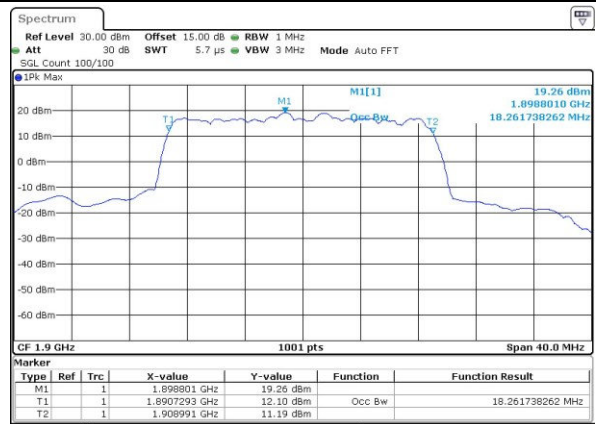

Middle Channel / 20MHz / 16QAM

Date: 5 JUL 2017 20:53:36

Highest Channel / 20MHz / QPSK

Date: 5 JUL 2017 20:56:00

Highest Channel / 20MHz / 16QAM

Date: 5 JUL 2017 20:56:11

LTE Band 4

Lowest Channel / 1.4MHz / QPSK

Date: 3.JUL.2017 19:04:19

Lowest Channel / 1.4MHz / 16QAM

Date: 3.JUL.2017 19:04:29

Middle Channel / 1.4MHz / QPSK

Date: 3.JUL.2017 19:11:36

Middle Channel / 1.4MHz / 16QAM

Date: 3.JUL.2017 19:11:47

Highest Channel / 1.4MHz / QPSK