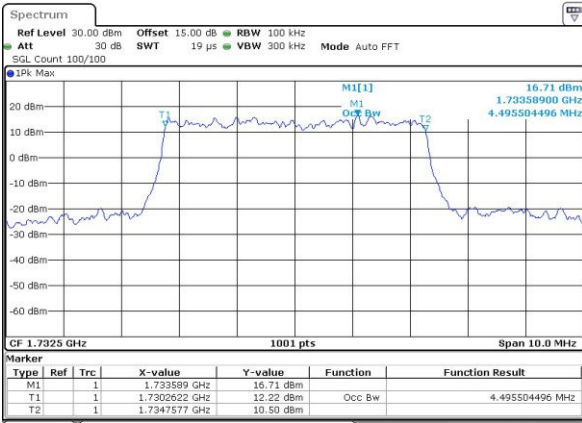

LTE Band 4

Lowest Channel / 5MHz / QPSK

Date: 3.JUL.2017 19:38:35

Lowest Channel / 5MHz / 16QAM

Date: 3.JUL.2017 19:38:46

Middle Channel / 5MHz / QPSK

Date: 3.JUL.2017 19:45:50

Middle Channel / 5MHz / 16QAM

Date: 3.JUL.2017 19:46:01

Highest Channel / 5MHz / QPSK

Date: 3.JUL.2017 19:48:25

Highest Channel / 5MHz / 16QAM

Date: 3.JUL.2017 19:48:36

LTE Band 4

Lowest Channel / 10MHz / QPSK

Date: 3.JUL.2017 19:55:40