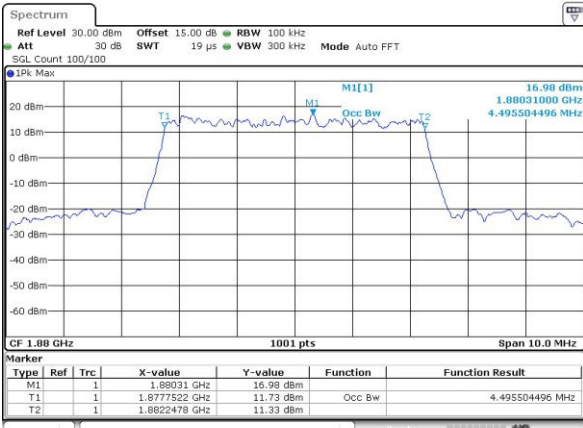

Highest Channel / 3MHz / 16QAM

Date: 5 JUL 2017 19:48:00

LTE Band 2

Lowest Channel / 5MHz / QPSK

Date: 5 JUL 2017 19:55:04

Lowest Channel / 5MHz / 16QAM

Date: 5 JUL 2017 19:55:14

Middle Channel / 5MHz / QPSK

Date: 5 JUL 2017 20:02:18

Middle Channel / 5MHz / 16QAM

Date: 5 JUL 2017 20:02:28

Highest Channel / 5MHz / QPSK

Date: 5 JUL 2017 20:04:53

Highest Channel / 5MHz / 16QAM

Date: 5 JUL 2017 20:05:03

LTE Band 2