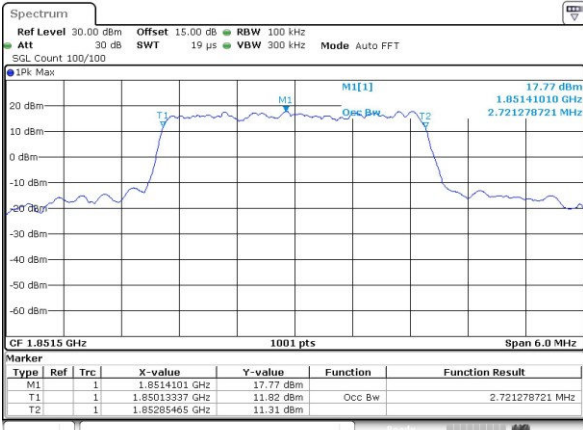

Date: 5 JUL 2017 19:28:18

Highest Channel / 1.4MHz / QPSK

Date: 5 JUL 2017 19:30:43

Highest Channel / 1.4MHz / 16QAM

Date: 5 JUL 2017 19:30:54

LTE Band 2

Lowest Channel / 3MHz / QPSK

Date: 5 JUL 2017 19:37:59