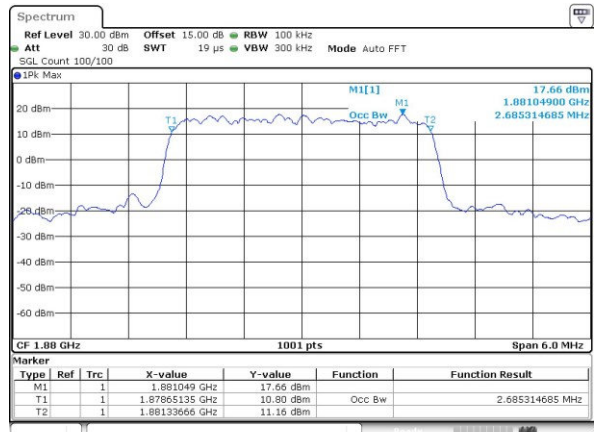

Middle Channel / 3MHz / 16QAM

Date: 5 JUL 2017 19:45:25