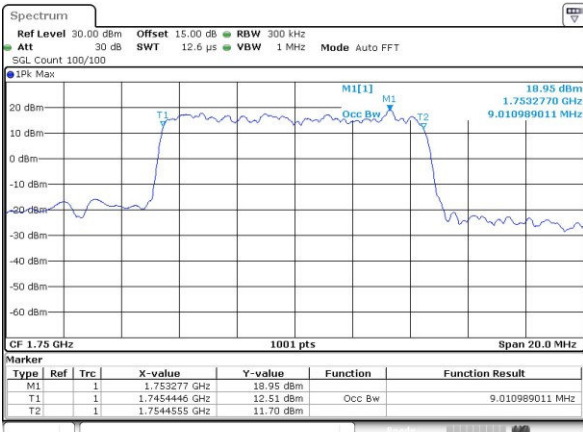

Date: 3.JUL.2017 19:46:01

Highest Channel / 5MHz / QPSK

Date: 3.JUL.2017 19:48:25

Highest Channel / 5MHz / 16QAM

Date: 3.JUL.2017 19:48:36

LTE Band 4

Lowest Channel / 10MHz / QPSK

Date: 3.JUL.2017 19:55:40

Lowest Channel / 10MHz / 16QAM

Date: 3.JUL.2017 19:55:50

Middle Channel / 10MHz / QPSK

Date: 3.JUL.2017 20:02:54

Middle Channel / 10MHz / 16QAM

Date: 3.JUL.2017 20:03:05

Highest Channel / 10MHz / QPSK

Date: 3.JUL.2017 20:05:30

Highest Channel / 10MHz / 16QAM

Date: 3.JUL.2017 20:05:41

LTE Band 4

Lowest Channel / 15MHz / QPSK

Date: 3.JUL.2017 20:12:45

Lowest Channel / 15MHz / 16QAM

Date: 3.JUL.2017 20:12:56

Middle Channel / 15MHz / QPSK