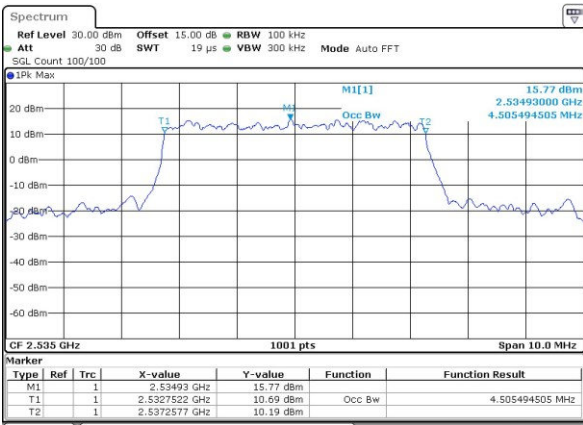

Middle Channel / 5MHz / QPSK

Date: 3.JUL.2017 17:29:16