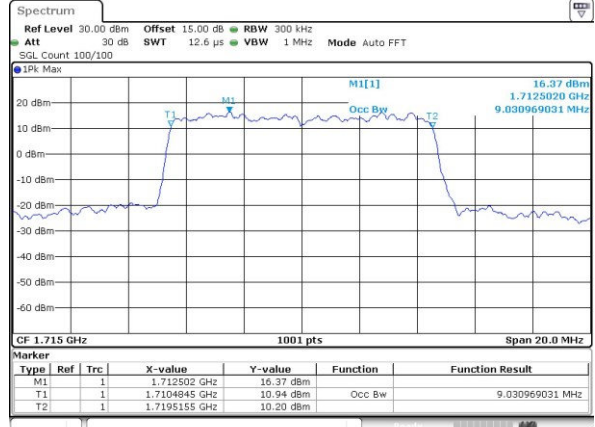

Lowest Channel / 10MHz / 16QAM

Date: 3.JUL.2017 19:55:50