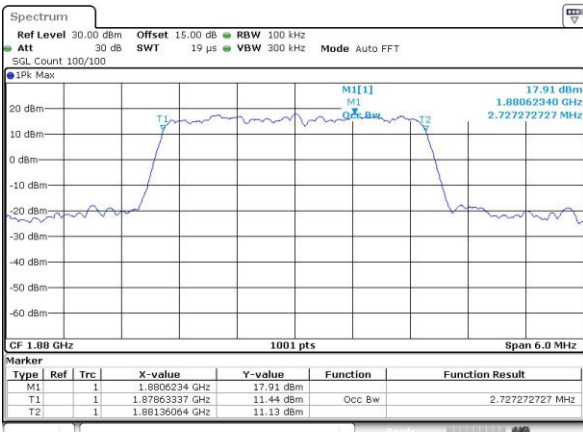

Middle Channel / 3MHz / QPSK

Date: 5 JUL 2017 19:45:14