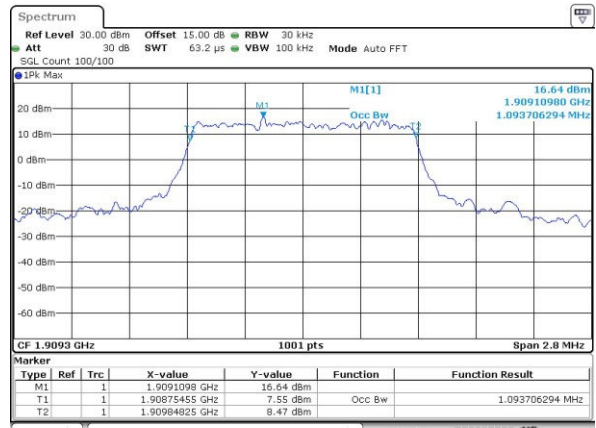

LTE Band 2

Lowest Channel / 1.4MHz / QPSK

Date: 5 JUL 2017 19:13:42

Lowest Channel / 1.4MHz / 16QAM

Date: 5 JUL 2017 19:13:53

Middle Channel / 1.4MHz / QPSK

Date: 5 JUL 2017 19:28:07

Middle Channel / 1.4MHz / 16QAM

Date: 5 JUL 2017 19:28:18

Highest Channel / 1.4MHz / QPSK

Date: 5 JUL 2017 19:30:43

Highest Channel / 1.4MHz / 16QAM

Date: 5 JUL 2017 19:30:54

LTE Band 2

Lowest Channel / 3MHz / QPSK

Date: 5 JUL 2017 19:37:59