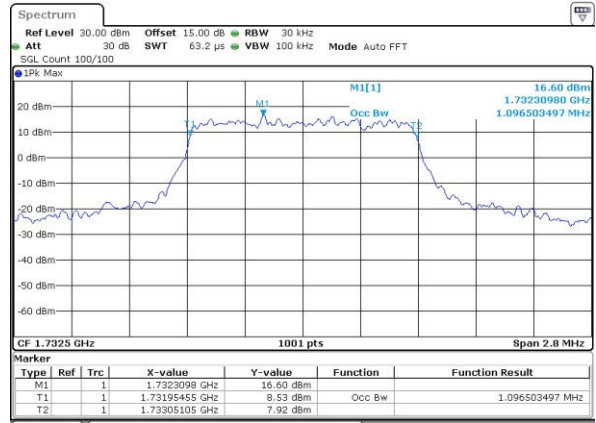

Middle Channel / 20MHz / 16QAM

Date: 5 JUL 2017 20:53:36

Highest Channel / 20MHz / QPSK

Date: 5 JUL 2017 20:56:00

Highest Channel / 20MHz / 16QAM

Date: 5 JUL 2017 20:56:11

LTE Band 4

Lowest Channel / 1.4MHz / QPSK

Date: 3.JUL.2017 19:04:19

Lowest Channel / 1.4MHz / 16QAM

Date: 3.JUL.2017 19:04:29

Middle Channel / 1.4MHz / QPSK

Date: 3.JUL.2017 19:11:36

Middle Channel / 1.4MHz / 16QAM

Date: 3.JUL.2017 19:11:47

Highest Channel / 1.4MHz / QPSK

Date: 3.JUL.2017 19:11:412

Highest Channel / 1.4MHz / 16QAM

Date: 3.JUL.2017 19:14:22

LTE Band 4

Lowest Channel / 3MHz / QPSK

Date: 3.JUL.2017 19:21:27

Lowest Channel / 3MHz / 16QAM

Date: 3.JUL.2017 19:21:38