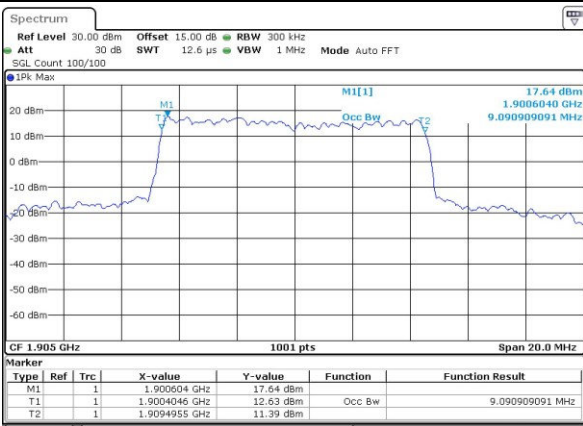

Lowest Channel / 10MHz / QPSK

Date: 5 JUL 2017 20:12:06

Lowest Channel / 10MHz / 16QAM

Date: 5 JUL 2017 20:12:17

Middle Channel / 10MHz / QPSK

Date: 5 JUL 2017 20:19:20

Middle Channel / 10MHz / 16QAM

Date: 5 JUL 2017 20:19:31

Highest Channel / 10MHz / QPSK

Date: 5 JUL 2017 20:21:56

Highest Channel / 10MHz / 16QAM

Date: 5 JUL 2017 20:22:07

LTE Band 2

Lowest Channel / 15MHz / QPSK

Date: 5 JUL 2017 20:29:11

Lowest Channel / 15MHz / 16QAM