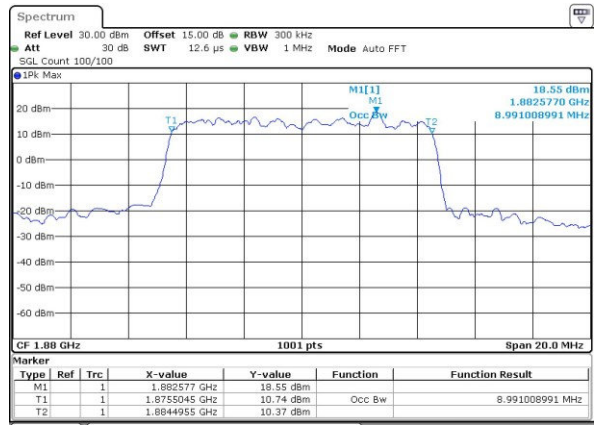

Date: 5 JUL 2017 20:02:18

Middle Channel / 5MHz / 16QAM

Date: 5 JUL 2017 20:02:28

Highest Channel / 5MHz / QPSK

Date: 5 JUL 2017 20:04:53

Highest Channel / 5MHz / 16QAM

Date: 5 JUL 2017 20:05:03

LTE Band 2

Lowest Channel / 10MHz / QPSK

Date: 5 JUL 2017 20:12:06

Lowest Channel / 10MHz / 16QAM

Date: 5 JUL 2017 20:12:17

Middle Channel / 10MHz / QPSK

Date: 5 JUL 2017 20:19:20

Middle Channel / 10MHz / 16QAM

Date: 5 JUL 2017 20:19:31

Highest Channel / 10MHz / QPSK

Date: 5 JUL 2017 20:21:56

Highest Channel / 10MHz / 16QAM

Date: 5 JUL 2017 20:22:07

LTE Band 2

Lowest Channel / 15MHz / QPSK

Date: 5 JUL 2017 20:29:11

Lowest Channel / 15MHz / 16QAM