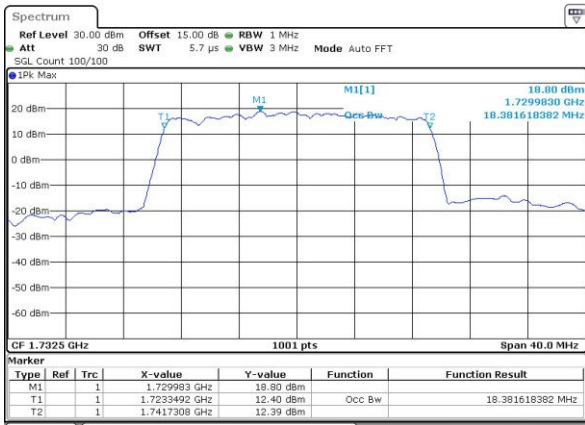

Date: 3.JUL.2017 20:20:00

Middle Channel / 15MHz / 16QAM

Date: 3.JUL.2017 20:20:11

Highest Channel / 15MHz / QPSK

Date: 3.JUL.2017 20:22:36

Highest Channel / 15MHz / 16QAM

Date: 3.JUL.2017 20:22:47

LTE Band 4

Lowest Channel / 20MHz / QPSK

Date: 3.JUL.2017 21:08:32

Lowest Channel / 20MHz / 16QAM

Date: 3.JUL.2017 21:08:43

Middle Channel / 20MHz / QPSK

Date: 3.JUL.2017 21:18:07

Middle Channel / 20MHz / 16QAM

Date: 3.JUL.2017 21:18:17

Highest Channel / 20MHz / QPSK

Date: 3.JUL.2017 20:50:19

Highest Channel / 20MHz / 16QAM

Date: 3.JUL.2017 21:19:55

LTE Band 7

Lowest Channel / 5MHz / QPSK

Date: 3.JUL.2017 17:22:01

Lowest Channel / 5MHz / 16QAM