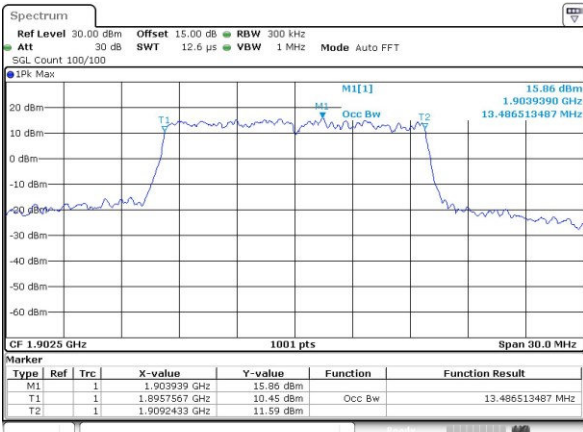

Highest Channel / 10MHz / QPSK

Date: 5 JUL 2017 20:21:56

Highest Channel / 10MHz / 16QAM

Date: 5 JUL 2017 20:22:07

LTE Band 2

Lowest Channel / 15MHz / QPSK

Date: 5 JUL 2017 20:29:11

Lowest Channel / 15MHz / 16QAM

Date: 5 JUL 2017 20:29:21

Middle Channel / 15MHz / QPSK

Date: 5 JUL 2017 20:36:24

Middle Channel / 15MHz / 16QAM

Date: 5 JUL 2017 20:36:35

Highest Channel / 15MHz / QPSK

Date: 5 JUL 2017 20:38:59

Highest Channel / 15MHz / 16QAM

Date: 5 JUL 2017 20:39:10

LTE Band 2

Lowest Channel / 20MHz / QPSK

Date: 5 JUL 2017 20:46:12

Lowest Channel / 20MHz / 16QAM

Date: 5 JUL 2017 20:46:22

Middle Channel / 20MHz / QPSK

Date: 5 JUL 2017 20:53:25

Middle Channel / 20MHz / 16QAM

Date: 5 JUL 2017 20:53:36

Highest Channel / 20MHz / QPSK

Date: 5 JUL 2017 20:56:00

Highest Channel / 20MHz / 16QAM

Date: 5 JUL 2017 20:56:11

LTE Band 4

Lowest Channel / 1.4MHz / QPSK