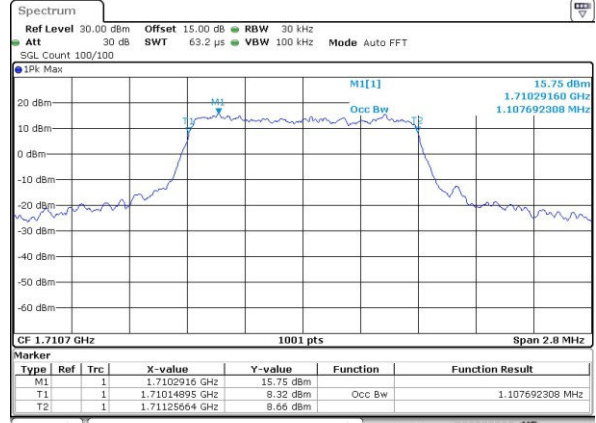

Date: 5 JUL 2017 20:39:10

LTE Band 2

Lowest Channel / 20MHz / QPSK

Date: 5 JUL 2017 20:46:12

Lowest Channel / 20MHz / 16QAM

Date: 5 JUL 2017 20:46:22

Middle Channel / 20MHz / QPSK

Date: 5 JUL 2017 20:53:25

Middle Channel / 20MHz / 16QAM

Date: 5 JUL 2017 20:53:36

Highest Channel / 20MHz / QPSK

Date: 5 JUL 2017 20:56:00

Highest Channel / 20MHz / 16QAM

Date: 5 JUL 2017 20:56:11

LTE Band 4

Lowest Channel / 1.4MHz / QPSK

Date: 3.JUL.2017 19:04:19

Lowest Channel / 1.4MHz / 16QAM

Date: 3.JUL.2017 19:04:29

Middle Channel / 1.4MHz / QPSK

Date: 3.JUL.2017 19:11:36

Middle Channel / 1.4MHz / 16QAM

Date: 3.JUL.2017 19:11:47

Highest Channel / 1.4MHz / QPSK