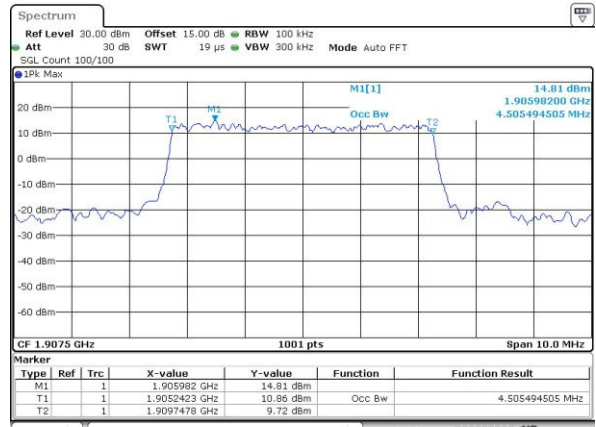

Date: 5 JUL 2017 20:02:18

Middle Channel / 5MHz / 16QAM

Date: 5 JUL 2017 20:02:28

Highest Channel / 5MHz / QPSK

Date: 5 JUL 2017 20:04:53

Highest Channel / 5MHz / 16QAM

Date: 5 JUL 2017 20:05:03

LTE Band 2