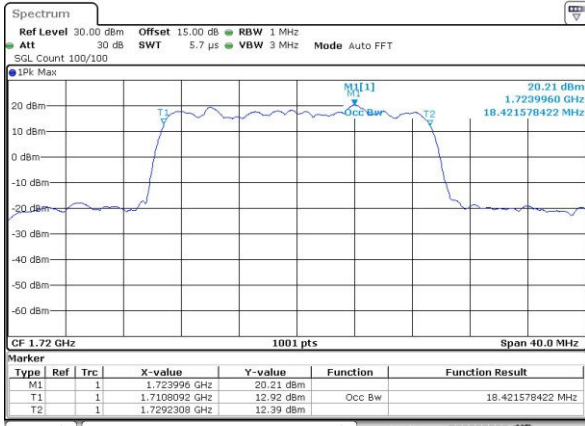

LTE Band 4

Lowest Channel / 20MHz / QPSK

Date: 3.JUL.2017 21:08:32