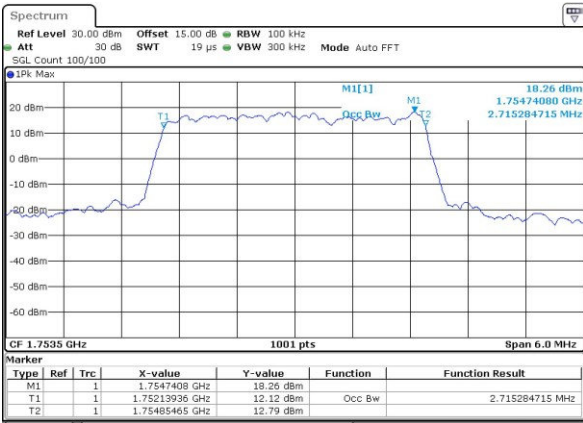

Date: 3.JUL.2017 19:11:412

Highest Channel / 1.4MHz / 16QAM

Date: 3.JUL.2017 19:14:22

LTE Band 4

Lowest Channel / 3MHz / QPSK

Date: 3.JUL.2017 19:21:27

Lowest Channel / 3MHz / 16QAM

Date: 3.JUL.2017 19:21:38

Middle Channel / 3MHz / QPSK

Date: 3.JUL.2017 19:28:43

Middle Channel / 3MHz / 16QAM

Date: 3.JUL.2017 19:28:54

Highest Channel / 3MHz / QPSK

Date: 3.JUL.2017 19:31:19

Highest Channel / 3MHz / 16QAM

Date: 3.JUL.2017 21:27:25

LTE Band 4

Lowest Channel / 5MHz / QPSK

Date: 3.JUL.2017 19:38:35

Lowest Channel / 5MHz / 16QAM

Date: 3.JUL.2017 19:38:46

Middle Channel / 5MHz / QPSK

Date: 3.JUL.2017 19:45:50

Middle Channel / 5MHz / 16QAM

Date: 3.JUL.2017 19:46:01

Highest Channel / 5MHz / QPSK

Date: 3.JUL.2017 19:48:25

Highest Channel / 5MHz / 16QAM

Date: 3.JUL.2017 19:48:36

LTE Band 4

Lowest Channel / 10MHz / QPSK

Date: 3.JUL.2017 19:55:40