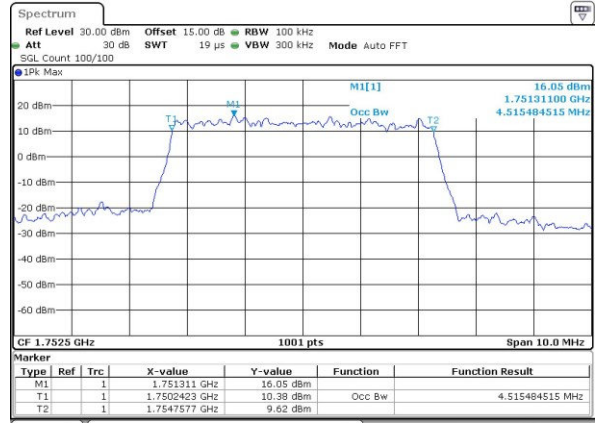

LTE Band 4

Lowest Channel / 5MHz / QPSK

Date: 3.JUL.2017 19:38:35

Lowest Channel / 5MHz / 16QAM

Date: 3.JUL.2017 19:38:46

Middle Channel / 5MHz / QPSK

Date: 3.JUL.2017 19:45:50

Middle Channel / 5MHz / 16QAM

Date: 3.JUL.2017 19:46:01

Highest Channel / 5MHz / QPSK

Date: 3.JUL.2017 19:48:25

Highest Channel / 5MHz / 16QAM

Date: 3.JUL.2017 19:48:36

LTE Band 4

Lowest Channel / 10MHz / QPSK

Date: 3.JUL.2017 19:55:40