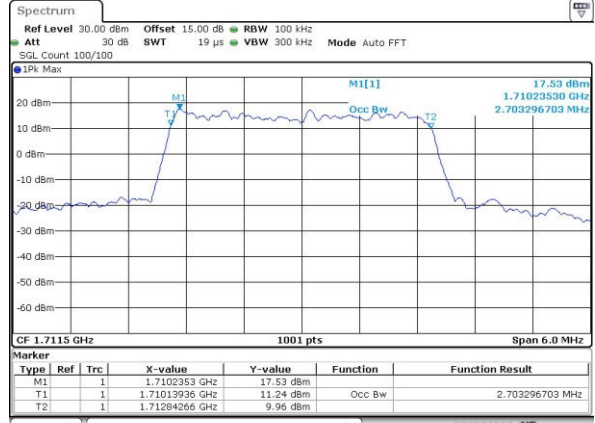

Date: 3.JUL.2017 19:04:19

Lowest Channel / 1.4MHz / 16QAM

Date: 3.JUL.2017 19:04:29

Middle Channel / 1.4MHz / QPSK

Date: 3.JUL.2017 19:11:36

Middle Channel / 1.4MHz / 16QAM

Date: 3.JUL.2017 19:11:47

Highest Channel / 1.4MHz / QPSK

Date: 3.JUL.2017 19:11:412

Highest Channel / 1.4MHz / 16QAM

Date: 3.JUL.2017 19:14:22

LTE Band 4

Lowest Channel / 3MHz / QPSK

Date: 3.JUL.2017 19:21:27

Lowest Channel / 3MHz / 16QAM

Date: 3.JUL.2017 19:21:38