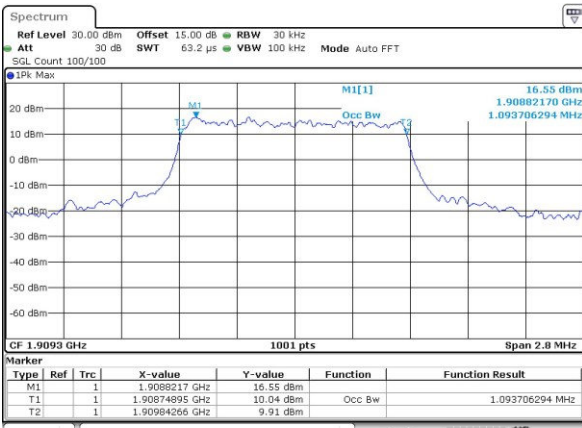

LTE Band 2

Lowest Channel / 1.4MHz / QPSK

Date: 5 JUL 2017 19:13:42

Lowest Channel / 1.4MHz / 16QAM

Date: 5 JUL 2017 19:13:53

Middle Channel / 1.4MHz / QPSK

Date: 5 JUL 2017 19:28:07

Middle Channel / 1.4MHz / 16QAM

Date: 5 JUL 2017 19:28:18

Highest Channel / 1.4MHz / QPSK

Date: 5 JUL 2017 19:30:43

Highest Channel / 1.4MHz / 16QAM

Date: 5 JUL 2017 19:30:54

LTE Band 2

Lowest Channel / 3MHz / QPSK

Date: 5 JUL 2017 19:37:59