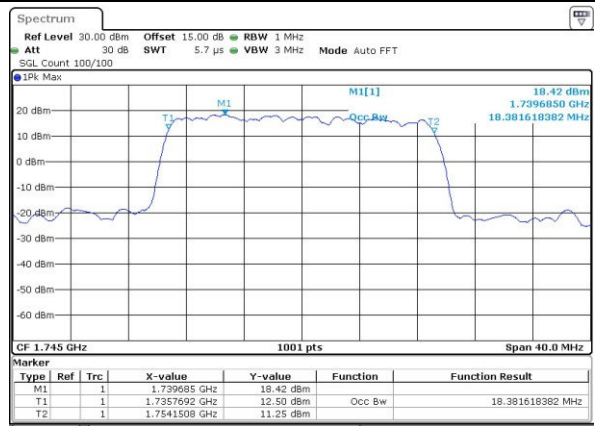

Date: 3.JUL.2017 20:20:00

Middle Channel / 15MHz / 16QAM

Date: 3.JUL.2017 20:20:11

Highest Channel / 15MHz / QPSK

Date: 3.JUL.2017 20:22:36

Highest Channel / 15MHz / 16QAM

Date: 3.JUL.2017 20:22:47

LTE Band 4

Lowest Channel / 20MHz / QPSK

Date: 3.JUL.2017 21:08:32

Lowest Channel / 20MHz / 16QAM

Date: 3.JUL.2017 21:08:43

Middle Channel / 20MHz / QPSK

Date: 3.JUL.2017 21:18:07

Middle Channel / 20MHz / 16QAM

Date: 3.JUL.2017 21:18:17

Highest Channel / 20MHz / QPSK

Date: 3.JUL.2017 20:50:19

Highest Channel / 20MHz / 16QAM

Date: 3.JUL.2017 21:19:55

LTE Band 7

Lowest Channel / 5MHz / QPSK

Date: 3.JUL.2017 17:22:01

Lowest Channel / 5MHz / 16QAM