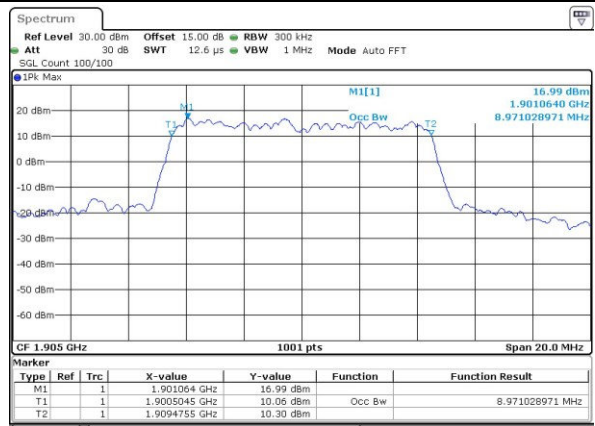

Lowest Channel / 10MHz / QPSK

Date: 5 JUL 2017 20:12:06

Lowest Channel / 10MHz / 16QAM

Date: 5 JUL 2017 20:12:17

Middle Channel / 10MHz / QPSK

Date: 5 JUL 2017 20:19:20

Middle Channel / 10MHz / 16QAM

Date: 5 JUL 2017 20:19:31

Highest Channel / 10MHz / QPSK

Date: 5 JUL 2017 20:21:56

Highest Channel / 10MHz / 16QAM

Date: 5 JUL 2017 20:22:07

LTE Band 2

Lowest Channel / 15MHz / QPSK

Date: 5 JUL 2017 20:29:11

Lowest Channel / 15MHz / 16QAM