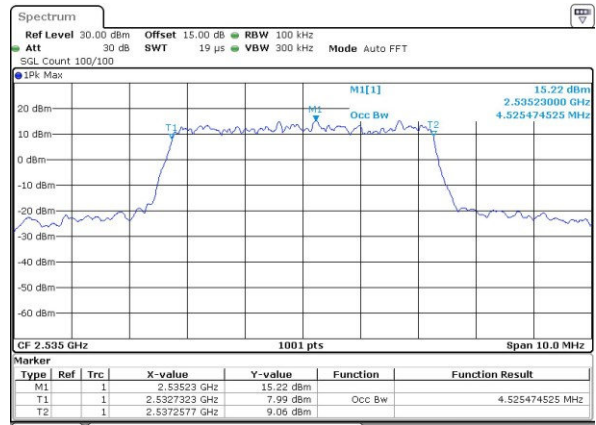

Highest Channel / 20MHz / QPSK

Date: 3.JUL.2017 20:50:19

Highest Channel / 20MHz / 16QAM

Date: 3.JUL.2017 21:19:55

LTE Band 7

Lowest Channel / 5MHz / QPSK

Date: 3.JUL.2017 17:22:01

Lowest Channel / 5MHz / 16QAM

Date: 3.JUL.2017 17:22:12

Middle Channel / 5MHz / QPSK

Date: 3.JUL.2017 17:29:16

Middle Channel / 5MHz / 16QAM

Date: 3.JUL.2017 17:29:27

Highest Channel / 5MHz / QPSK

Date: 3.JUL.2017 17:31:49

Highest Channel / 5MHz / 16QAM