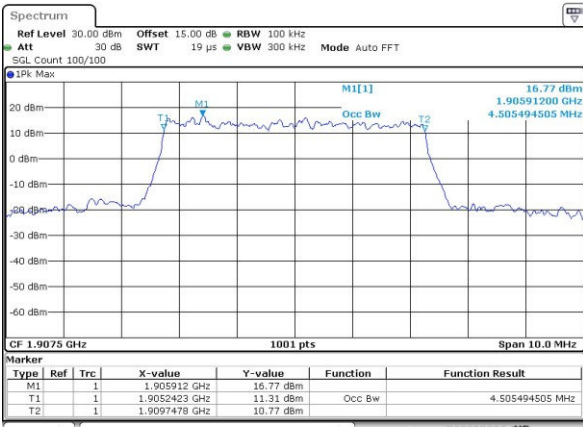

Highest Channel / 3MHz / 16QAM

Date: 5 JUL 2017 19:48:00

LTE Band 2

Lowest Channel / 5MHz / QPSK

Date: 5 JUL 2017 19:55:04

Lowest Channel / 5MHz / 16QAM

Date: 5 JUL 2017 19:55:14

Middle Channel / 5MHz / QPSK

Date: 5 JUL 2017 20:02:18

Middle Channel / 5MHz / 16QAM

Date: 5 JUL 2017 20:02:28

Highest Channel / 5MHz / QPSK

Date: 5 JUL 2017 20:04:53

Highest Channel / 5MHz / 16QAM

Date: 5 JUL 2017 20:05:03

LTE Band 2