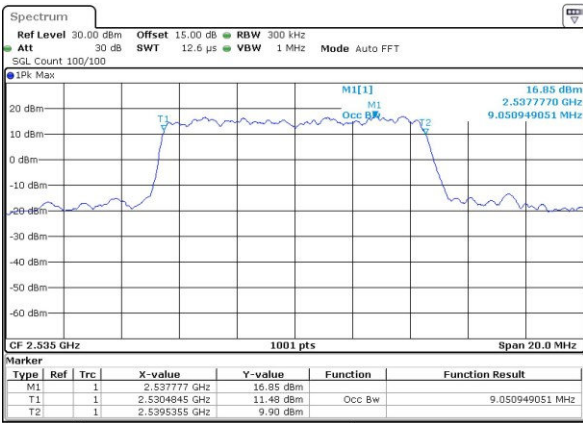

Date: 3.JUL.2017 17:32:00

LTE Band 7

Lowest Channel / 10MHz / QPSK

Date: 3.JUL.2017 17:41:12

Lowest Channel / 10MHz / 16QAM

Date: 3.JUL.2017 17:41:23

Middle Channel / 10MHz / QPSK

Date: 3.JUL.2017 17:48:28