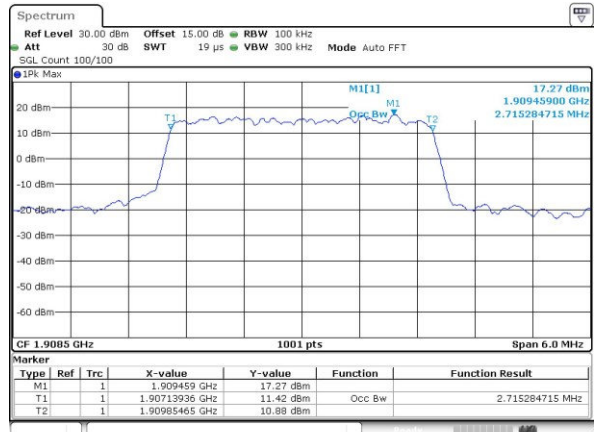

Date: 5 JUL 2017 19:28:18

Highest Channel / 1.4MHz / QPSK

Date: 5 JUL 2017 19:30:43

Highest Channel / 1.4MHz / 16QAM

Date: 5 JUL 2017 19:30:54

LTE Band 2

Lowest Channel / 3MHz / QPSK

Date: 5 JUL 2017 19:37:59

Lowest Channel / 3MHz / 16QAM

Date: 5 JUL 2017 19:38:10

Middle Channel / 3MHz / QPSK

Date: 5 JUL 2017 19:45:14

Middle Channel / 3MHz / 16QAM

Date: 5 JUL 2017 19:45:25

Highest Channel / 3MHz / QPSK

Date: 5 JUL 2017 19:47:49

Highest Channel / 3MHz / 16QAM

Date: 5 JUL 2017 19:48:00

LTE Band 2

Lowest Channel / 5MHz / QPSK

Date: 5 JUL 2017 19:55:04

Lowest Channel / 5MHz / 16QAM

Date: 5 JUL 2017 19:55:14

Middle Channel / 5MHz / QPSK