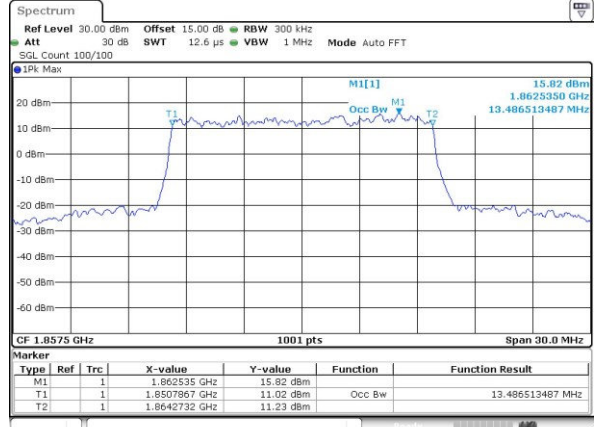

Highest Channel / 10MHz / QPSK

Date: 5 JUL 2017 20:21:56

Highest Channel / 10MHz / 16QAM

Date: 5 JUL 2017 20:22:07

LTE Band 2

Lowest Channel / 15MHz / QPSK

Date: 5 JUL 2017 20:29:11

Lowest Channel / 15MHz / 16QAM