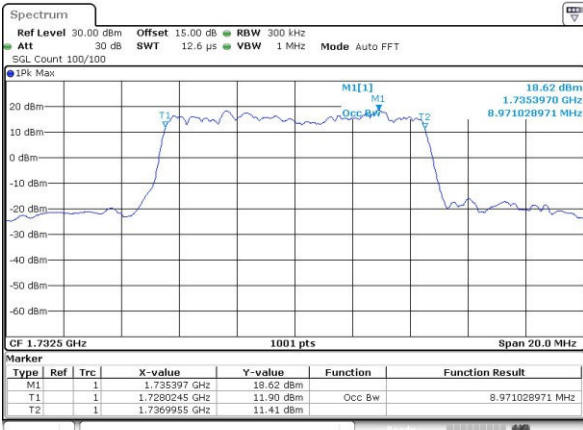

LTE Band 4

Lowest Channel / 5MHz / QPSK

Date: 3.JUL.2017 19:38:35

Lowest Channel / 5MHz / 16QAM

Date: 3.JUL.2017 19:38:46

Middle Channel / 5MHz / QPSK

Date: 3.JUL.2017 19:45:50

Middle Channel / 5MHz / 16QAM

Date: 3.JUL.2017 19:46:01

Highest Channel / 5MHz / QPSK

Date: 3.JUL.2017 19:48:25

Highest Channel / 5MHz / 16QAM

Date: 3.JUL.2017 19:48:36

LTE Band 4

Lowest Channel / 10MHz / QPSK

Date: 3.JUL.2017 19:55:40

Lowest Channel / 10MHz / 16QAM

Date: 3.JUL.2017 19:55:50

Middle Channel / 10MHz / QPSK

Date: 3.JUL.2017 20:02:54

Middle Channel / 10MHz / 16QAM

Date: 3.JUL.2017 20:03:05

Highest Channel / 10MHz / QPSK

Date: 3.JUL.2017 20:05:30

Highest Channel / 10MHz / 16QAM

Date: 3.JUL.2017 20:05:41

LTE Band 4

Lowest Channel / 15MHz / QPSK

Date: 3.JUL.2017 20:12:45

Lowest Channel / 15MHz / 16QAM

Date: 3.JUL.2017 20:12:56

Middle Channel / 15MHz / QPSK