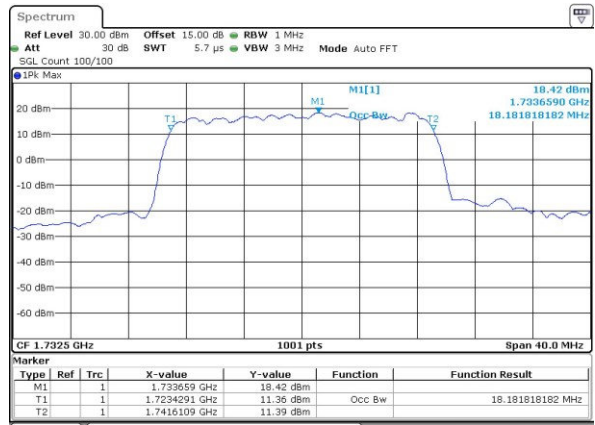

Date: 3.JUL.2017 20:20:00

Middle Channel / 15MHz / 16QAM

Date: 3.JUL.2017 20:20:11

Highest Channel / 15MHz / QPSK

Date: 3.JUL.2017 20:22:36

Highest Channel / 15MHz / 16QAM

Date: 3.JUL.2017 20:22:47

LTE Band 4

Lowest Channel / 20MHz / QPSK

Date: 3.JUL.2017 21:08:32

Lowest Channel / 20MHz / 16QAM

Date: 3.JUL.2017 21:08:43

Middle Channel / 20MHz / QPSK

Date: 3.JUL.2017 21:18:07

Middle Channel / 20MHz / 16QAM

Date: 3.JUL.2017 21:18:17

Highest Channel / 20MHz / QPSK

Date: 3.JUL.2017 20:50:19

Highest Channel / 20MHz / 16QAM

Date: 3.JUL.2017 21:19:55

LTE Band 7

Lowest Channel / 5MHz / QPSK

Date: 3.JUL.2017 17:22:01

Lowest Channel / 5MHz / 16QAM