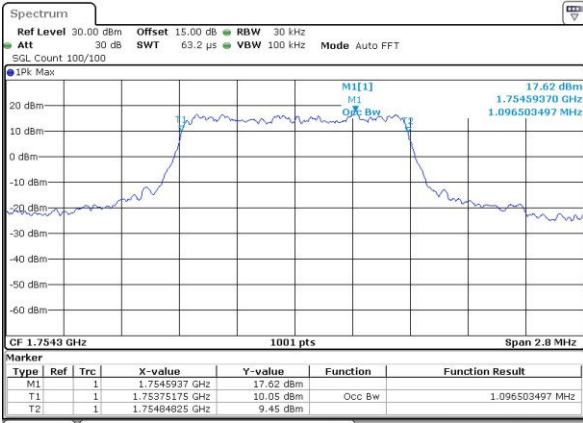

Middle Channel / 20MHz / 16QAM

Date: 5 JUL 2017 20:53:36

Highest Channel / 20MHz / QPSK

Date: 5 JUL 2017 20:56:00

Highest Channel / 20MHz / 16QAM

Date: 5 JUL 2017 20:56:11

LTE Band 4

Lowest Channel / 1.4MHz / QPSK

Date: 3.JUL.2017 19:04:19

Lowest Channel / 1.4MHz / 16QAM

Date: 3.JUL.2017 19:04:29

Middle Channel / 1.4MHz / QPSK

Date: 3.JUL.2017 19:11:36

Middle Channel / 1.4MHz / 16QAM

Date: 3.JUL.2017 19:11:47

Highest Channel / 1.4MHz / QPSK

Date: 3.JUL.2017 19:11:412

Highest Channel / 1.4MHz / 16QAM

Date: 3.JUL.2017 19:14:22

LTE Band 4

Lowest Channel / 3MHz / QPSK

Date: 3.JUL.2017 19:21:27

Lowest Channel / 3MHz / 16QAM

Date: 3.JUL.2017 19:21:38