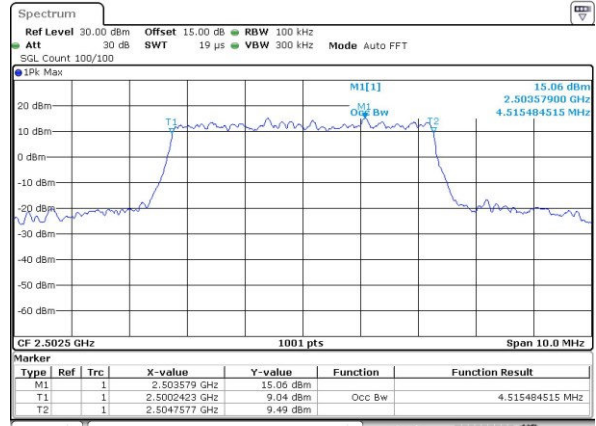

Highest Channel / 20MHz / QPSK

Date: 3.JUL.2017 20:50:19

Highest Channel / 20MHz / 16QAM

Date: 3.JUL.2017 21:19:55

LTE Band 7

Lowest Channel / 5MHz / QPSK

Date: 3.JUL.2017 17:22:01

Lowest Channel / 5MHz / 16QAM