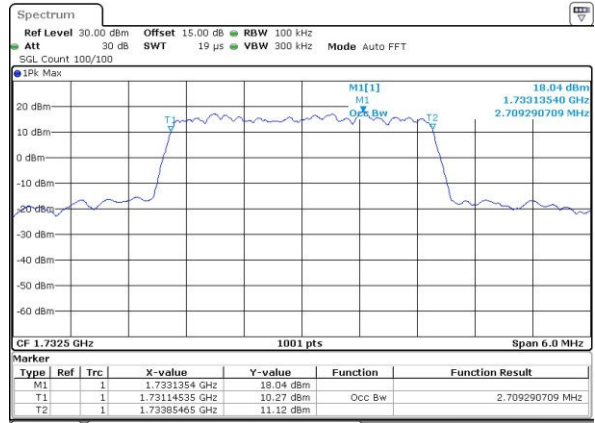

Middle Channel / 3MHz / 16QAM

Date: 3.JUL.2017 19:28:54