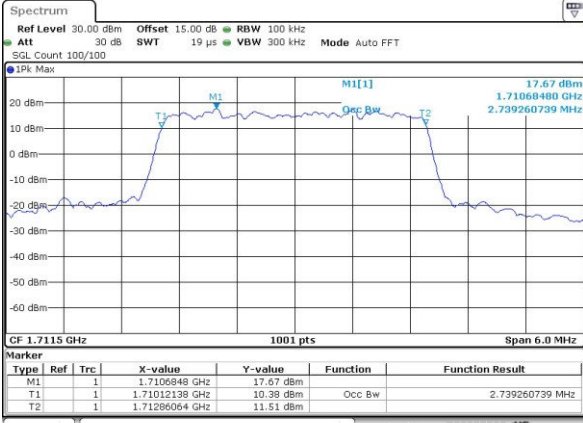

Date: 3.JUL.2017 19:04:19

Lowest Channel / 1.4MHz / 16QAM

Date: 3.JUL.2017 19:04:29

Middle Channel / 1.4MHz / QPSK

Date: 3.JUL.2017 19:11:36

Middle Channel / 1.4MHz / 16QAM

Date: 3.JUL.2017 19:11:47

Highest Channel / 1.4MHz / QPSK

Date: 3.JUL.2017 19:11:412

Highest Channel / 1.4MHz / 16QAM

Date: 3.JUL.2017 19:14:22

LTE Band 4

Lowest Channel / 3MHz / QPSK

Date: 3.JUL.2017 19:21:27

Lowest Channel / 3MHz / 16QAM

Date: 3.JUL.2017 19:21:38