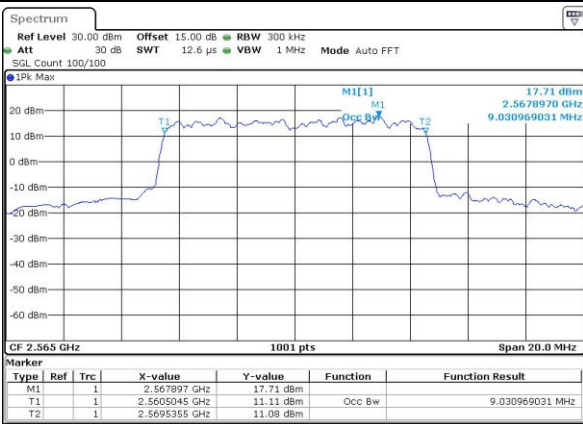

Date: 3.JUL.2017 17:32:00

LTE Band 7

Lowest Channel / 10MHz / QPSK

Date: 3.JUL.2017 17:41:12

Lowest Channel / 10MHz / 16QAM

Date: 3.JUL.2017 17:41:23

Middle Channel / 10MHz / QPSK

Date: 3.JUL.2017 17:48:28

Middle Channel / 10MHz / 16QAM

Date: 3.JUL.2017 17:48:39

Highest Channel / 10MHz / QPSK

Date: 3.JUL.2017 17:51:01

Highest Channel / 10MHz / 16QAM

Date: 3.JUL.2017 17:51:11