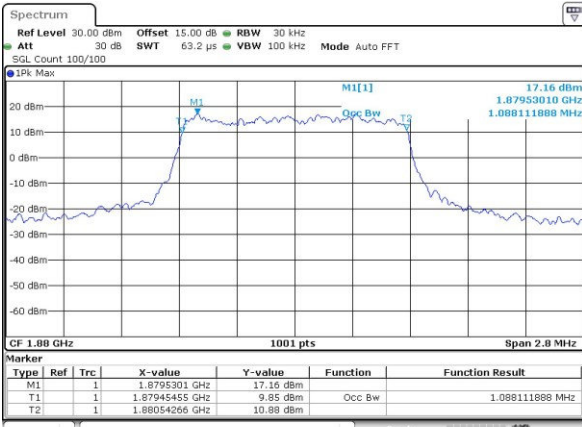

LTE Band 2

Lowest Channel / 1.4MHz / QPSK

Date: 5 JUL 2017 19:13:42

Lowest Channel / 1.4MHz / 16QAM

Date: 5 JUL 2017 19:13:53

Middle Channel / 1.4MHz / QPSK

Date: 5 JUL 2017 19:28:07

Middle Channel / 1.4MHz / 16QAM

Date: 5 JUL 2017 19:28:18

Highest Channel / 1.4MHz / QPSK

Date: 5 JUL 2017 19:30:43

Highest Channel / 1.4MHz / 16QAM

Date: 5 JUL 2017 19:30:54

LTE Band 2

Lowest Channel / 3MHz / QPSK

Date: 5 JUL 2017 19:37:59