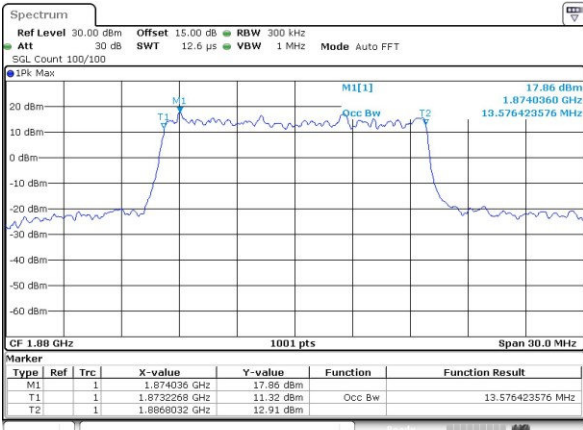

Middle Channel / 15MHz / QPSK

Date: 5 JUL 2017 20:36:24