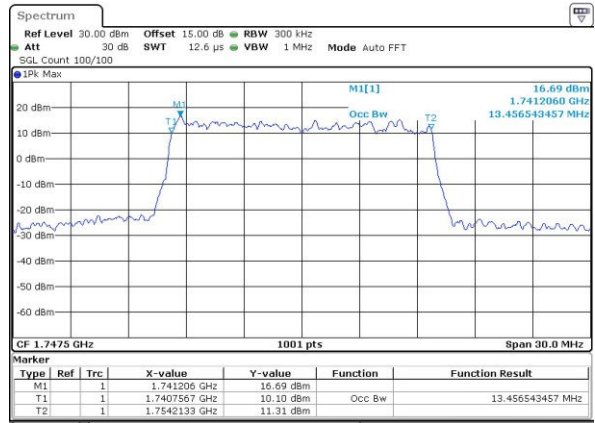

Highest Channel / 10MHz / 16QAM

Date: 3.JUL.2017 20:05:41

LTE Band 4

Lowest Channel / 15MHz / QPSK

Date: 3.JUL.2017 20:12:45

Lowest Channel / 15MHz / 16QAM

Date: 3.JUL.2017 20:12:56

Middle Channel / 15MHz / QPSK

Date: 3.JUL.2017 20:20:00

Middle Channel / 15MHz / 16QAM

Date: 3.JUL.2017 20:20:11

Highest Channel / 15MHz / QPSK

Date: 3.JUL.2017 20:22:36

Highest Channel / 15MHz / 16QAM

Date: 3.JUL.2017 20:22:47

LTE Band 4