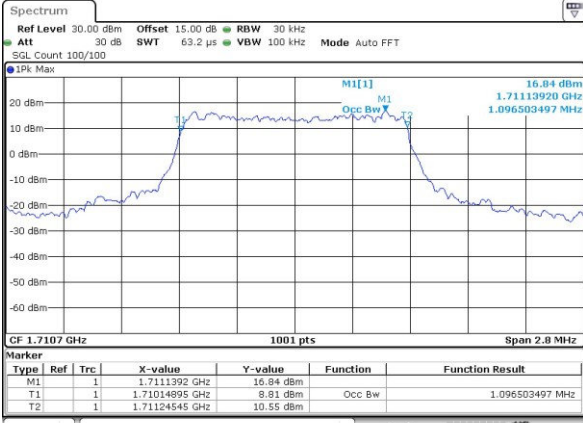

Date: 5 JUL 2017 20:39:10

LTE Band 2

Lowest Channel / 20MHz / QPSK

Date: 5 JUL 2017 20:46:12

Lowest Channel / 20MHz / 16QAM

Date: 5 JUL 2017 20:46:22

Middle Channel / 20MHz / QPSK

Date: 5 JUL 2017 20:53:25

Middle Channel / 20MHz / 16QAM

Date: 5 JUL 2017 20:53:36

Highest Channel / 20MHz / QPSK

Date: 5 JUL 2017 20:56:00

Highest Channel / 20MHz / 16QAM

Date: 5 JUL 2017 20:56:11

LTE Band 4

Lowest Channel / 1.4MHz / QPSK

Date: 3.JUL.2017 19:04:19

Lowest Channel / 1.4MHz / 16QAM

Date: 3.JUL.2017 19:04:29

Middle Channel / 1.4MHz / QPSK

Date: 3.JUL.2017 19:11:36

Middle Channel / 1.4MHz / 16QAM

Date: 3.JUL.2017 19:11:47

Highest Channel / 1.4MHz / QPSK

Date: 3.JUL.2017 19:11:412

Highest Channel / 1.4MHz / 16QAM

Date: 3.JUL.2017 19:14:22

LTE Band 4

Lowest Channel / 3MHz / QPSK

Date: 3.JUL.2017 19:21:27

Lowest Channel / 3MHz / 16QAM

Date: 3.JUL.2017 19:21:38