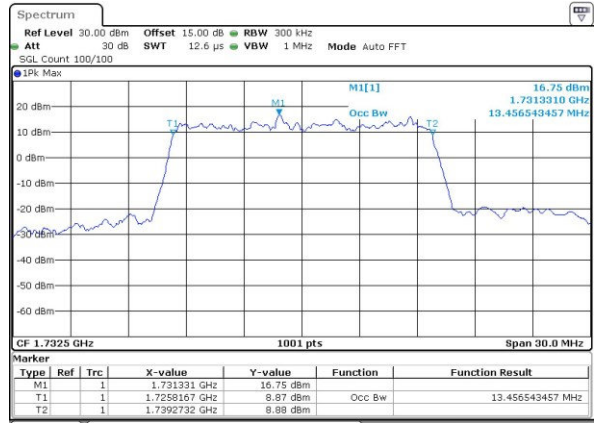

Lowest Channel / 10MHz / 16QAM

Date: 3.JUL.2017 19:55:50

Middle Channel / 10MHz / QPSK

Date: 3.JUL.2017 20:02:54

Middle Channel / 10MHz / 16QAM

Date: 3.JUL.2017 20:03:05

Highest Channel / 10MHz / QPSK

Date: 3.JUL.2017 20:05:30

Highest Channel / 10MHz / 16QAM

Date: 3.JUL.2017 20:05:41

LTE Band 4

Lowest Channel / 15MHz / QPSK

Date: 3.JUL.2017 20:12:45

Lowest Channel / 15MHz / 16QAM

Date: 3.JUL.2017 20:12:56

Middle Channel / 15MHz / QPSK

Date: 3.JUL.2017 20:20:00

Middle Channel / 15MHz / 16QAM

Date: 3.JUL.2017 20:20:11

Highest Channel / 15MHz / QPSK

Date: 3.JUL.2017 20:22:36

Highest Channel / 15MHz / 16QAM

Date: 3.JUL.2017 20:22:47

LTE Band 4