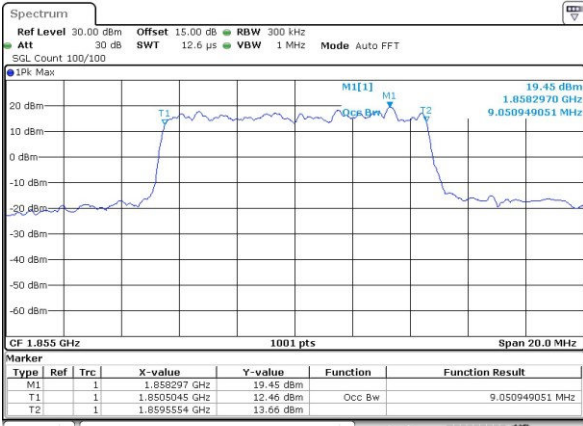

LTE Band 2

Lowest Channel / 10MHz / QPSK

Date: 5 JUL 2017 20:12:06