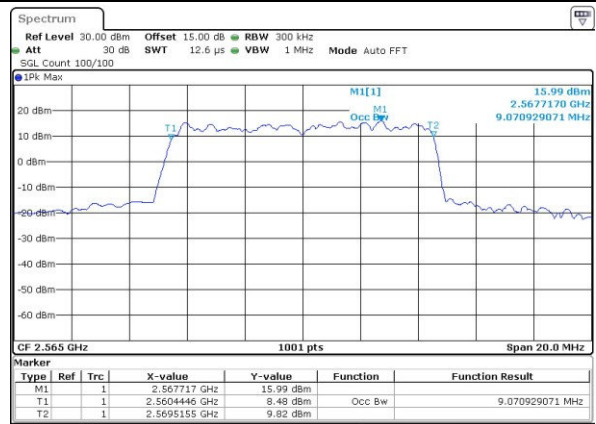

Date: 3.JUL.2017 17:32:00

LTE Band 7

Lowest Channel / 10MHz / QPSK

Date: 3.JUL.2017 17:41:12

Lowest Channel / 10MHz / 16QAM

Date: 3.JUL.2017 17:41:23

Middle Channel / 10MHz / QPSK

Date: 3.JUL.2017 17:48:28

Middle Channel / 10MHz / 16QAM

Date: 3.JUL.2017 17:48:39

Highest Channel / 10MHz / QPSK

Date: 3.JUL.2017 17:51:01

Highest Channel / 10MHz / 16QAM

Date: 3.JUL.2017 17:51:11