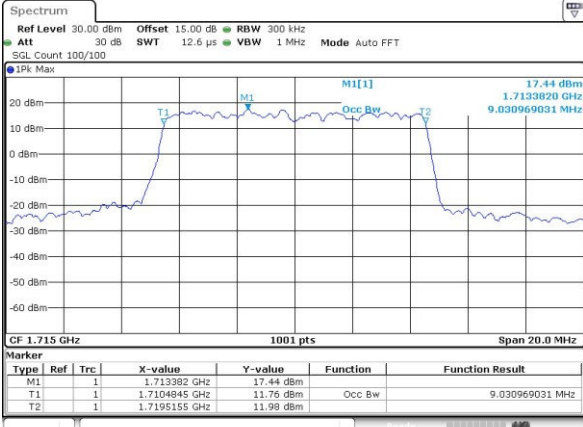

LTE Band 4

Lowest Channel / 5MHz / QPSK

Date: 3.JUL.2017 19:38:35

Lowest Channel / 5MHz / 16QAM

Date: 3.JUL.2017 19:38:46

Middle Channel / 5MHz / QPSK

Date: 3.JUL.2017 19:45:50

Middle Channel / 5MHz / 16QAM

Date: 3.JUL.2017 19:46:01

Highest Channel / 5MHz / QPSK

Date: 3.JUL.2017 19:48:25

Highest Channel / 5MHz / 16QAM

Date: 3.JUL.2017 19:48:36

LTE Band 4

Lowest Channel / 10MHz / QPSK

Date: 3.JUL.2017 19:55:40

Lowest Channel / 10MHz / 16QAM

Date: 3.JUL.2017 19:55:50

Middle Channel / 10MHz / QPSK

Date: 3.JUL.2017 20:02:54

Middle Channel / 10MHz / 16QAM

Date: 3.JUL.2017 20:03:05

Highest Channel / 10MHz / QPSK

Date: 3.JUL.2017 20:05:30