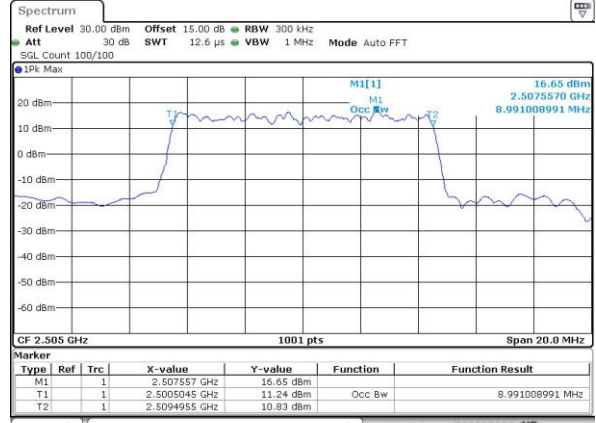

Date: 3.JUL.2017 17:32:00

LTE Band 7

Lowest Channel / 10MHz / QPSK

Date: 3.JUL.2017 17:41:12

Lowest Channel / 10MHz / 16QAM

Date: 3.JUL.2017 17:41:23

Middle Channel / 10MHz / QPSK

Date: 3.JUL.2017 17:48:28