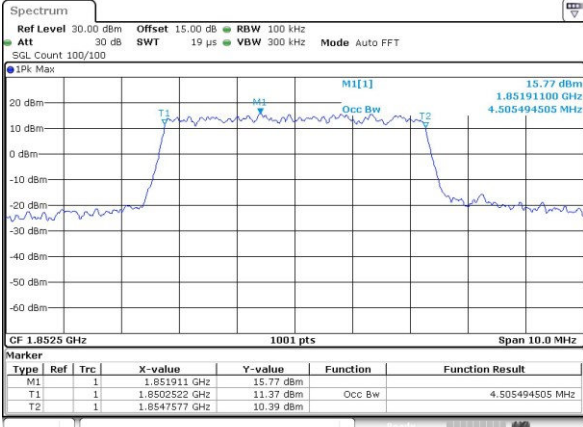

Highest Channel / 3MHz / 16QAM

Date: 5 JUL 2017 19:48:00

LTE Band 2

Lowest Channel / 5MHz / QPSK

Date: 5 JUL 2017 19:55:04

Lowest Channel / 5MHz / 16QAM

Date: 5 JUL 2017 19:55:14

Middle Channel / 5MHz / QPSK

Date: 5 JUL 2017 20:02:18

Middle Channel / 5MHz / 16QAM

Date: 5 JUL 2017 20:02:28

Highest Channel / 5MHz / QPSK

Date: 5 JUL 2017 20:04:53

Highest Channel / 5MHz / 16QAM

Date: 5 JUL 2017 20:05:03

LTE Band 2