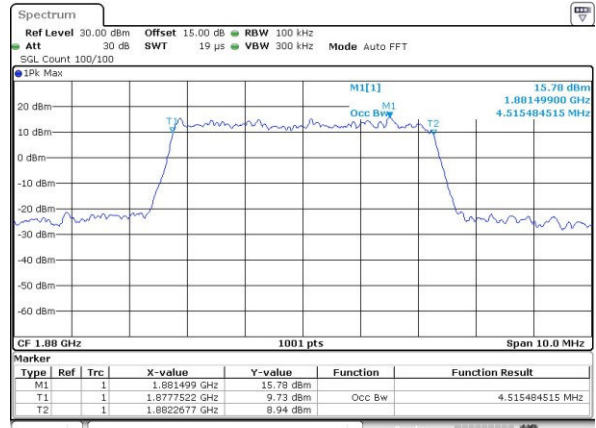

Highest Channel / 3MHz / 16QAM

Date: 5 JUL 2017 19:48:00

LTE Band 2

Lowest Channel / 5MHz / QPSK

Date: 5 JUL 2017 19:55:04

Lowest Channel / 5MHz / 16QAM

Date: 5 JUL 2017 19:55:14

Middle Channel / 5MHz / QPSK

Date: 5 JUL 2017 20:02:18

Middle Channel / 5MHz / 16QAM

Date: 5 JUL 2017 20:02:28

Highest Channel / 5MHz / QPSK

Date: 5 JUL 2017 20:04:53

Highest Channel / 5MHz / 16QAM

Date: 5 JUL 2017 20:05:03

LTE Band 2