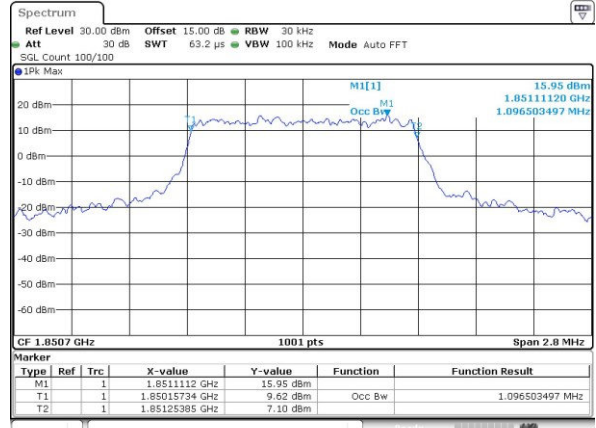

LTE Band 2

Lowest Channel / 1.4MHz / QPSK

Date: 5 JUL 2017 19:13:42

Lowest Channel / 1.4MHz / 16QAM

Date: 5 JUL 2017 19:13:53

Middle Channel / 1.4MHz / QPSK

Date: 5 JUL 2017 19:28:07

Middle Channel / 1.4MHz / 16QAM

Date: 5 JUL 2017 19:28:18

Highest Channel / 1.4MHz / QPSK

Date: 5 JUL 2017 19:30:43

Highest Channel / 1.4MHz / 16QAM

Date: 5 JUL 2017 19:30:54

LTE Band 2

Lowest Channel / 3MHz / QPSK

Date: 5 JUL 2017 19:37:59