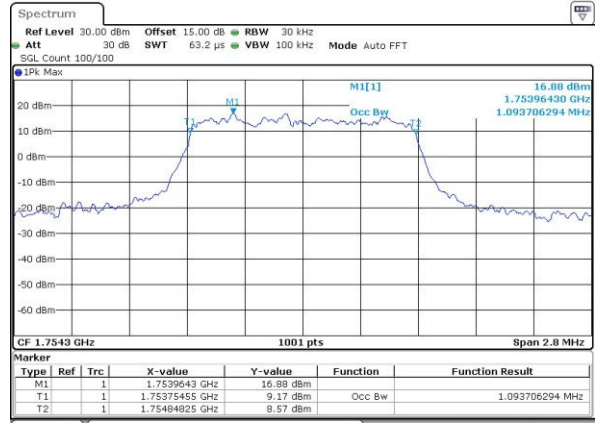

Middle Channel / 20MHz / 16QAM

Date: 5 JUL 2017 20:53:36

Highest Channel / 20MHz / QPSK

Date: 5 JUL 2017 20:56:00

Highest Channel / 20MHz / 16QAM

Date: 5 JUL 2017 20:56:11

LTE Band 4

Lowest Channel / 1.4MHz / QPSK

Date: 3.JUL.2017 19:04:19

Lowest Channel / 1.4MHz / 16QAM

Date: 3.JUL.2017 19:04:29

Middle Channel / 1.4MHz / QPSK

Date: 3.JUL.2017 19:11:36

Middle Channel / 1.4MHz / 16QAM

Date: 3.JUL.2017 19:11:47

Highest Channel / 1.4MHz / QPSK

Date: 3.JUL.2017 19:11:412

Highest Channel / 1.4MHz / 16QAM

Date: 3.JUL.2017 19:14:22

LTE Band 4

Lowest Channel / 3MHz / QPSK

Date: 3.JUL.2017 19:21:27

Lowest Channel / 3MHz / 16QAM

Date: 3.JUL.2017 19:21:38