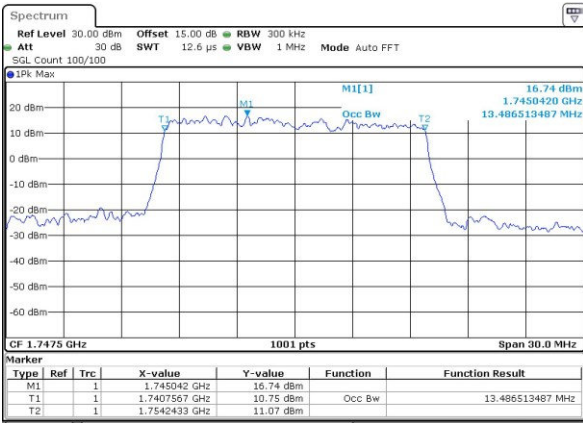

Highest Channel / 10MHz / 16QAM

Date: 3.JUL.2017 20:05:41

LTE Band 4

Lowest Channel / 15MHz / QPSK

Date: 3.JUL.2017 20:12:45

Lowest Channel / 15MHz / 16QAM

Date: 3.JUL.2017 20:12:56

Middle Channel / 15MHz / QPSK

Date: 3.JUL.2017 20:20:00

Middle Channel / 15MHz / 16QAM

Date: 3.JUL.2017 20:20:11

Highest Channel / 15MHz / QPSK

Date: 3.JUL.2017 20:22:36

Highest Channel / 15MHz / 16QAM

Date: 3.JUL.2017 20:22:47

LTE Band 4