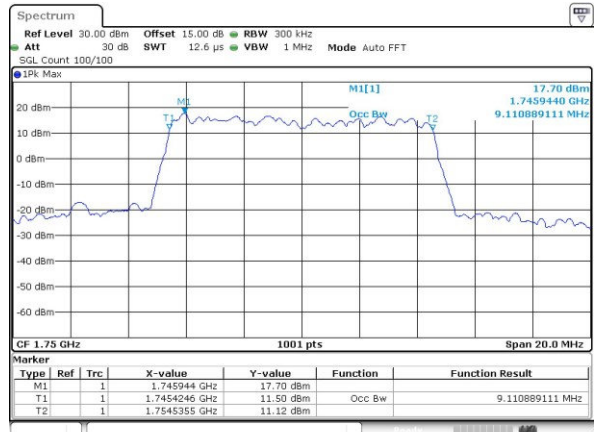

Date: 3.JUL.2017 19:46:01

Highest Channel / 5MHz / QPSK

Date: 3.JUL.2017 19:48:25

Highest Channel / 5MHz / 16QAM

Date: 3.JUL.2017 19:48:36

LTE Band 4

Lowest Channel / 10MHz / QPSK

Date: 3.JUL.2017 19:55:40

Lowest Channel / 10MHz / 16QAM

Date: 3.JUL.2017 19:55:50

Middle Channel / 10MHz / QPSK

Date: 3.JUL.2017 20:02:54

Middle Channel / 10MHz / 16QAM

Date: 3.JUL.2017 20:03:05

Highest Channel / 10MHz / QPSK

Date: 3.JUL.2017 20:05:30

Highest Channel / 10MHz / 16QAM

Date: 3.JUL.2017 20:05:41

LTE Band 4

Lowest Channel / 15MHz / QPSK

Date: 3.JUL.2017 20:12:45

Lowest Channel / 15MHz / 16QAM

Date: 3.JUL.2017 20:12:56

Middle Channel / 15MHz / QPSK