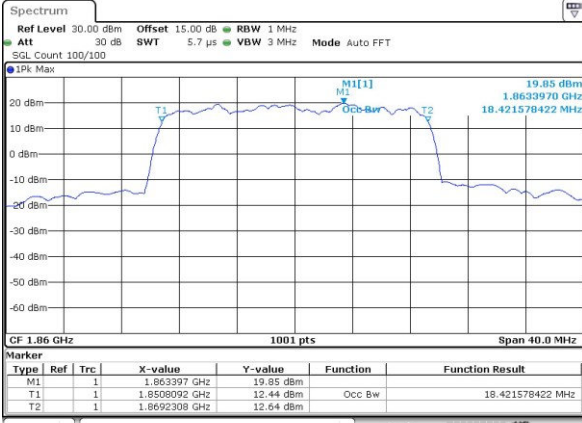

Highest Channel / 10MHz / QPSK

Date: 5 JUL 2017 20:21:56

Highest Channel / 10MHz / 16QAM

Date: 5 JUL 2017 20:22:07

LTE Band 2

Lowest Channel / 15MHz / QPSK

Date: 5 JUL 2017 20:29:11

Lowest Channel / 15MHz / 16QAM

Date: 5 JUL 2017 20:29:21

Middle Channel / 15MHz / QPSK

Date: 5 JUL 2017 20:36:24

Middle Channel / 15MHz / 16QAM

Date: 5 JUL 2017 20:36:35

Highest Channel / 15MHz / QPSK

Date: 5 JUL 2017 20:38:59

Highest Channel / 15MHz / 16QAM

Date: 5 JUL 2017 20:39:10

LTE Band 2

Lowest Channel / 20MHz / QPSK

Date: 5 JUL 2017 20:46:12

Lowest Channel / 20MHz / 16QAM

Date: 5 JUL 2017 20:46:22

Middle Channel / 20MHz / QPSK

Date: 5 JUL 2017 20:53:25

Middle Channel / 20MHz / 16QAM

Date: 5 JUL 2017 20:53:36

Highest Channel / 20MHz / QPSK

Date: 5 JUL 2017 20:56:00

Highest Channel / 20MHz / 16QAM

Date: 5 JUL 2017 20:56:11

LTE Band 4

Lowest Channel / 1.4MHz / QPSK