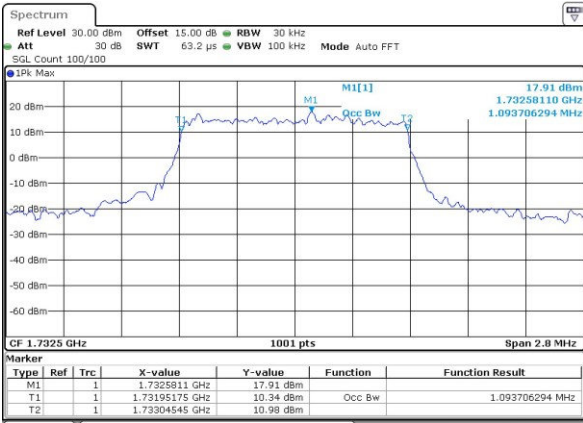

Date: 5 JUL 2017 20:39:10

LTE Band 2

Lowest Channel / 20MHz / QPSK

Date: 5 JUL 2017 20:46:12

Lowest Channel / 20MHz / 16QAM

Date: 5 JUL 2017 20:46:22

Middle Channel / 20MHz / QPSK

Date: 5 JUL 2017 20:53:25

Middle Channel / 20MHz / 16QAM

Date: 5 JUL 2017 20:53:36

Highest Channel / 20MHz / QPSK

Date: 5 JUL 2017 20:56:00

Highest Channel / 20MHz / 16QAM

Date: 5 JUL 2017 20:56:11

LTE Band 4

Lowest Channel / 1.4MHz / QPSK

Date: 3.JUL.2017 19:04:19

Lowest Channel / 1.4MHz / 16QAM

Date: 3.JUL.2017 19:04:29

Middle Channel / 1.4MHz / QPSK

Date: 3.JUL.2017 19:11:36

Middle Channel / 1.4MHz / 16QAM

Date: 3.JUL.2017 19:11:47

Highest Channel / 1.4MHz / QPSK

Date: 3.JUL.2017 19:11:412

Highest Channel / 1.4MHz / 16QAM

Date: 3.JUL.2017 19:14:22

LTE Band 4

Lowest Channel / 3MHz / QPSK

Date: 3.JUL.2017 19:21:27

Lowest Channel / 3MHz / 16QAM

Date: 3.JUL.2017 19:21:38