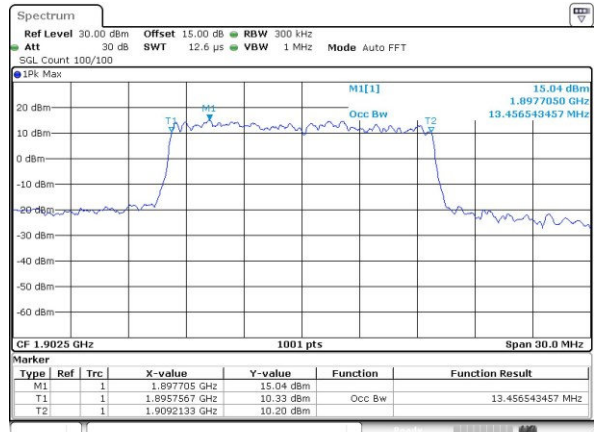

Highest Channel / 10MHz / QPSK

Date: 5 JUL 2017 20:21:56

Highest Channel / 10MHz / 16QAM

Date: 5 JUL 2017 20:22:07

LTE Band 2

Lowest Channel / 15MHz / QPSK

Date: 5 JUL 2017 20:29:11

Lowest Channel / 15MHz / 16QAM

Date: 5 JUL 2017 20:29:21

Middle Channel / 15MHz / QPSK

Date: 5 JUL 2017 20:36:24

Middle Channel / 15MHz / 16QAM

Date: 5 JUL 2017 20:36:35

Highest Channel / 15MHz / QPSK

Date: 5 JUL 2017 20:38:59

Highest Channel / 15MHz / 16QAM

Date: 5 JUL 2017 20:39:10

LTE Band 2

Lowest Channel / 20MHz / QPSK

Date: 5 JUL 2017 20:46:12

Lowest Channel / 20MHz / 16QAM

Date: 5 JUL 2017 20:46:22

Middle Channel / 20MHz / QPSK

Date: 5 JUL 2017 20:53:25