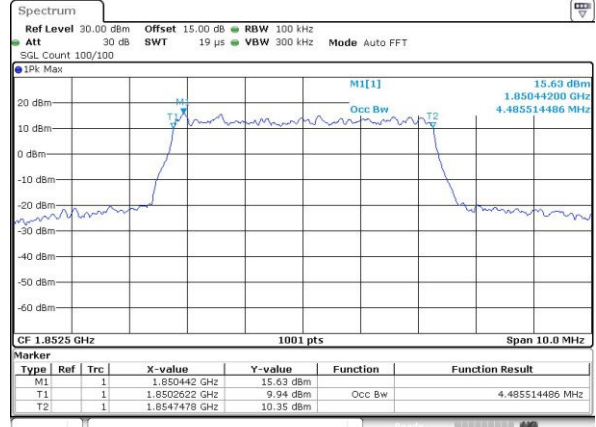

Highest Channel / 3MHz / 16QAM

Date: 5 JUL 2017 19:48:00

LTE Band 2

Lowest Channel / 5MHz / QPSK

Date: 5 JUL 2017 19:55:04

Lowest Channel / 5MHz / 16QAM

Date: 5 JUL 2017 19:55:14

Middle Channel / 5MHz / QPSK

Date: 5 JUL 2017 20:02:18

Middle Channel / 5MHz / 16QAM

Date: 5 JUL 2017 20:02:28

Highest Channel / 5MHz / QPSK

Date: 5 JUL 2017 20:04:53

Highest Channel / 5MHz / 16QAM

Date: 5 JUL 2017 20:05:03

LTE Band 2