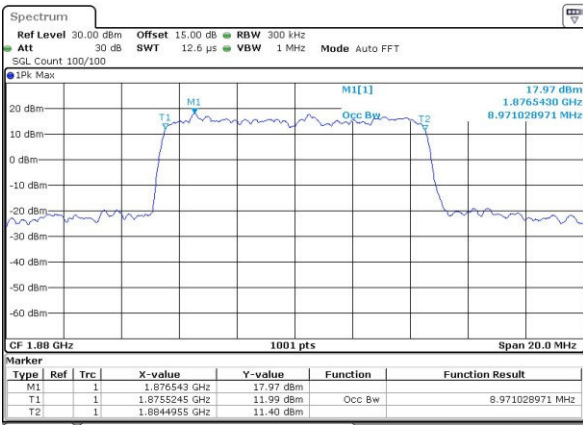

Lowest Channel / 10MHz / QPSK

Date: 5 JUL 2017 20:12:06

Lowest Channel / 10MHz / 16QAM

Date: 5 JUL 2017 20:12:17

Middle Channel / 10MHz / QPSK

Date: 5 JUL 2017 20:19:20

Middle Channel / 10MHz / 16QAM

Date: 5 JUL 2017 20:19:31

Highest Channel / 10MHz / QPSK

Date: 5 JUL 2017 20:21:56

Highest Channel / 10MHz / 16QAM

Date: 5 JUL 2017 20:22:07

LTE Band 2

Lowest Channel / 15MHz / QPSK

Date: 5 JUL 2017 20:29:11

Lowest Channel / 15MHz / 16QAM