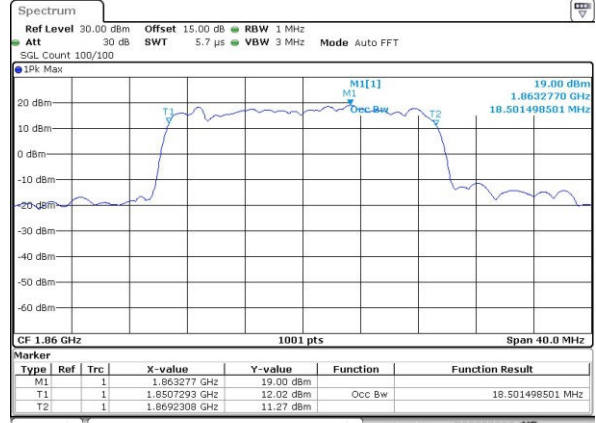

Date: 5 JUL 2017 20:39:10

LTE Band 2

Lowest Channel / 20MHz / QPSK

Date: 5 JUL 2017 20:46:12

Lowest Channel / 20MHz / 16QAM

Date: 5 JUL 2017 20:46:22

Middle Channel / 20MHz / QPSK

Date: 5 JUL 2017 20:53:25

Middle Channel / 20MHz / 16QAM

Date: 5 JUL 2017 20:53:36

Highest Channel / 20MHz / QPSK

Date: 5 JUL 2017 20:56:00

Highest Channel / 20MHz / 16QAM

Date: 5 JUL 2017 20:56:11

LTE Band 4

Lowest Channel / 1.4MHz / QPSK