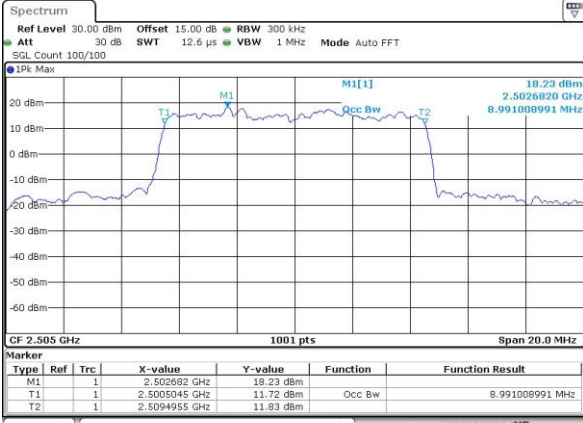

Highest Channel / 20MHz / QPSK

Date: 3.JUL.2017 20:50:19

Highest Channel / 20MHz / 16QAM

Date: 3.JUL.2017 21:19:55

LTE Band 7

Lowest Channel / 5MHz / QPSK

Date: 3.JUL.2017 17:22:01

Lowest Channel / 5MHz / 16QAM

Date: 3.JUL.2017 17:22:12

Middle Channel / 5MHz / QPSK

Date: 3.JUL.2017 17:29:16

Middle Channel / 5MHz / 16QAM

Date: 3.JUL.2017 17:29:27

Highest Channel / 5MHz / QPSK

Date: 3.JUL.2017 17:31:49

Highest Channel / 5MHz / 16QAM

Date: 3.JUL.2017 17:32:00

LTE Band 7

Lowest Channel / 10MHz / QPSK

Date: 3.JUL.2017 17:41:12

Lowest Channel / 10MHz / 16QAM

Date: 3.JUL.2017 17:41:23

Middle Channel / 10MHz / QPSK

Date: 3.JUL.2017 17:48:28