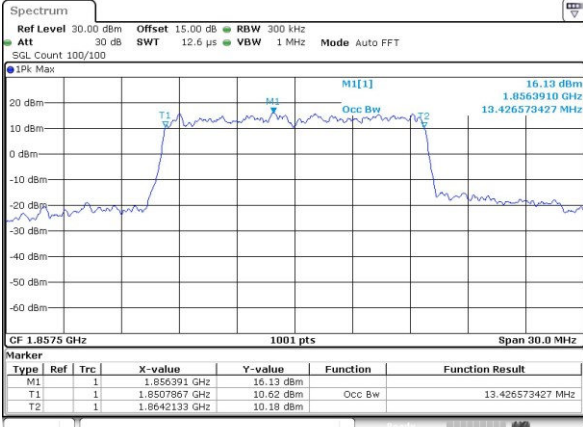

Highest Channel / 10MHz / QPSK

Date: 5 JUL 2017 20:21:56

Highest Channel / 10MHz / 16QAM

Date: 5 JUL 2017 20:22:07

LTE Band 2

Lowest Channel / 15MHz / QPSK

Date: 5 JUL 2017 20:29:11

Lowest Channel / 15MHz / 16QAM