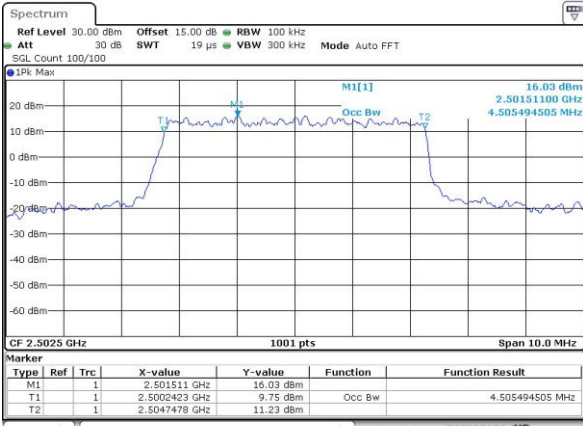

Highest Channel / 20MHz / QPSK

Date: 3.JUL.2017 20:50:19

Highest Channel / 20MHz / 16QAM

Date: 3.JUL.2017 21:19:55

LTE Band 7

Lowest Channel / 5MHz / QPSK

Date: 3.JUL.2017 17:22:01

Lowest Channel / 5MHz / 16QAM