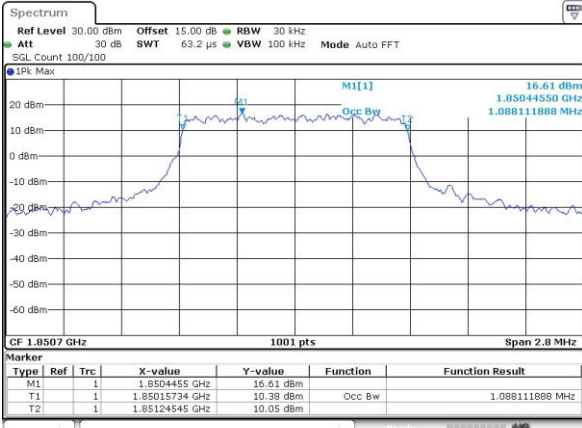

LTE Band 2

Lowest Channel / 1.4MHz / QPSK

Date: 5 JUL 2017 19:13:42

Lowest Channel / 1.4MHz / 16QAM

Date: 5 JUL 2017 19:13:53

Middle Channel / 1.4MHz / QPSK

Date: 5 JUL 2017 19:28:07

Middle Channel / 1.4MHz / 16QAM

Date: 5 JUL 2017 19:28:18

Highest Channel / 1.4MHz / QPSK

Date: 5 JUL 2017 19:30:43

Highest Channel / 1.4MHz / 16QAM

Date: 5 JUL 2017 19:30:54

LTE Band 2

Lowest Channel / 3MHz / QPSK

Date: 5 JUL 2017 19:37:59