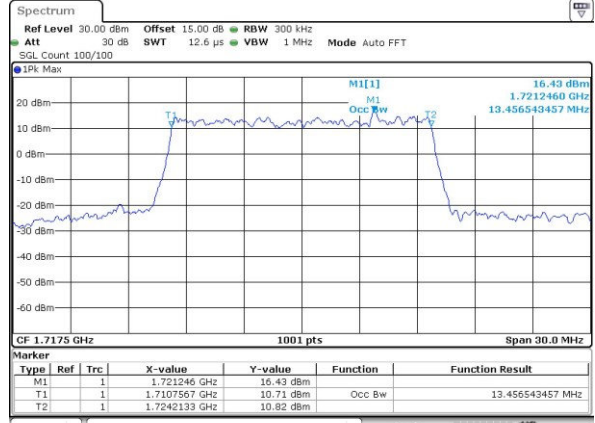

Highest Channel / 10MHz / 16QAM

Date: 3.JUL.2017 20:05:41

LTE Band 4

Lowest Channel / 15MHz / QPSK

Date: 3.JUL.2017 20:12:45

Lowest Channel / 15MHz / 16QAM

Date: 3.JUL.2017 20:12:56

Middle Channel / 15MHz / QPSK

Date: 3.JUL.2017 20:20:00

Middle Channel / 15MHz / 16QAM

Date: 3.JUL.2017 20:20:11

Highest Channel / 15MHz / QPSK

Date: 3.JUL.2017 20:22:36

Highest Channel / 15MHz / 16QAM

Date: 3.JUL.2017 20:22:47

LTE Band 4