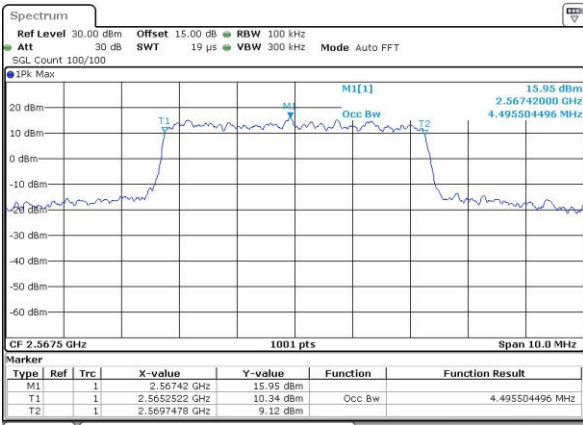

Highest Channel / 20MHz / QPSK

Date: 3.JUL.2017 20:50:19

Highest Channel / 20MHz / 16QAM

Date: 3.JUL.2017 21:19:55

LTE Band 7

Lowest Channel / 5MHz / QPSK

Date: 3.JUL.2017 17:22:01

Lowest Channel / 5MHz / 16QAM

Date: 3.JUL.2017 17:22:12

Middle Channel / 5MHz / QPSK

Date: 3.JUL.2017 17:29:16

Middle Channel / 5MHz / 16QAM

Date: 3.JUL.2017 17:29:27

Highest Channel / 5MHz / QPSK

Date: 3.JUL.2017 17:31:49

Highest Channel / 5MHz / 16QAM

Date: 3.JUL.2017 17:32:00

LTE Band 7

Lowest Channel / 10MHz / QPSK

Date: 3.JUL.2017 17:41:12

Lowest Channel / 10MHz / 16QAM

Date: 3.JUL.2017 17:41:23

Middle Channel / 10MHz / QPSK

Date: 3.JUL.2017 17:48:28