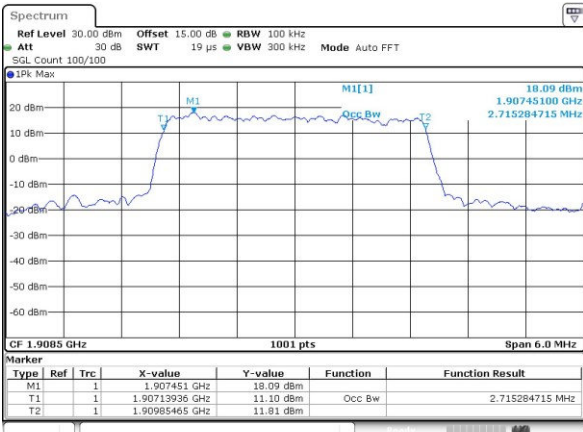

Highest Channel / 3MHz / QPSK

Date: 5 JUL 2017 19:47:49