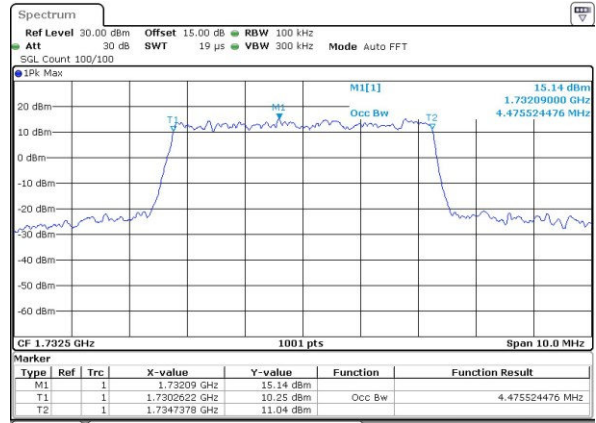

LTE Band 4

Lowest Channel / 5MHz / QPSK

Date: 3.JUL.2017 19:38:35

Lowest Channel / 5MHz / 16QAM

Date: 3.JUL.2017 19:38:46

Middle Channel / 5MHz / QPSK

Date: 3.JUL.2017 19:45:50

Middle Channel / 5MHz / 16QAM

Date: 3.JUL.2017 19:46:01

Highest Channel / 5MHz / QPSK

Date: 3.JUL.2017 19:48:25

Highest Channel / 5MHz / 16QAM

Date: 3.JUL.2017 19:48:36

LTE Band 4

Lowest Channel / 10MHz / QPSK

Date: 3.JUL.2017 19:55:40