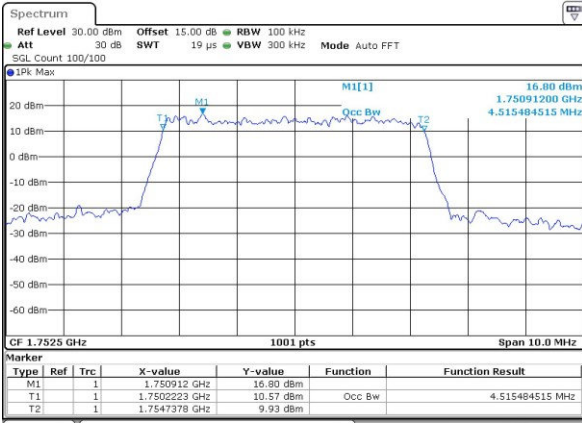

LTE Band 4

Lowest Channel / 5MHz / QPSK

Date: 3.JUL.2017 19:38:35

Lowest Channel / 5MHz / 16QAM

Date: 3.JUL.2017 19:38:46

Middle Channel / 5MHz / QPSK

Date: 3.JUL.2017 19:45:50

Middle Channel / 5MHz / 16QAM

Date: 3.JUL.2017 19:46:01

Highest Channel / 5MHz / QPSK

Date: 3.JUL.2017 19:48:25

Highest Channel / 5MHz / 16QAM

Date: 3.JUL.2017 19:48:36

LTE Band 4

Lowest Channel / 10MHz / QPSK

Date: 3.JUL.2017 19:55:40