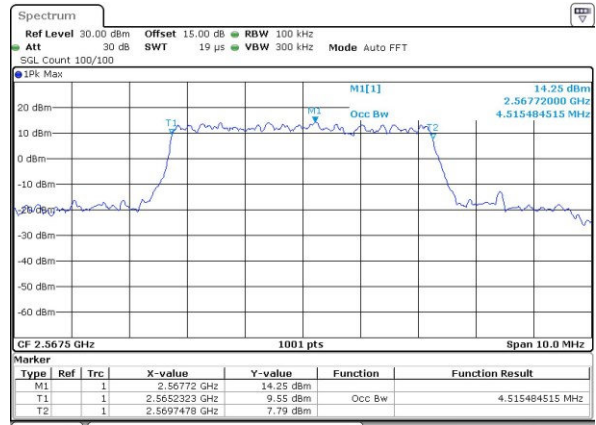

Highest Channel / 20MHz / QPSK

Date: 3.JUL.2017 20:50:19

Highest Channel / 20MHz / 16QAM

Date: 3.JUL.2017 21:19:55

LTE Band 7

Lowest Channel / 5MHz / QPSK

Date: 3.JUL.2017 17:22:01

Lowest Channel / 5MHz / 16QAM

Date: 3.JUL.2017 17:22:12

Middle Channel / 5MHz / QPSK

Date: 3.JUL.2017 17:29:16

Middle Channel / 5MHz / 16QAM

Date: 3.JUL.2017 17:29:27

Highest Channel / 5MHz / QPSK

Date: 3.JUL.2017 17:31:49

Highest Channel / 5MHz / 16QAM

Date: 3.JUL.2017 17:32:00

LTE Band 7

Lowest Channel / 10MHz / QPSK

Date: 3.JUL.2017 17:41:12

Lowest Channel / 10MHz / 16QAM

Date: 3.JUL.2017 17:41:23

Middle Channel / 10MHz / QPSK

Date: 3.JUL.2017 17:48:28