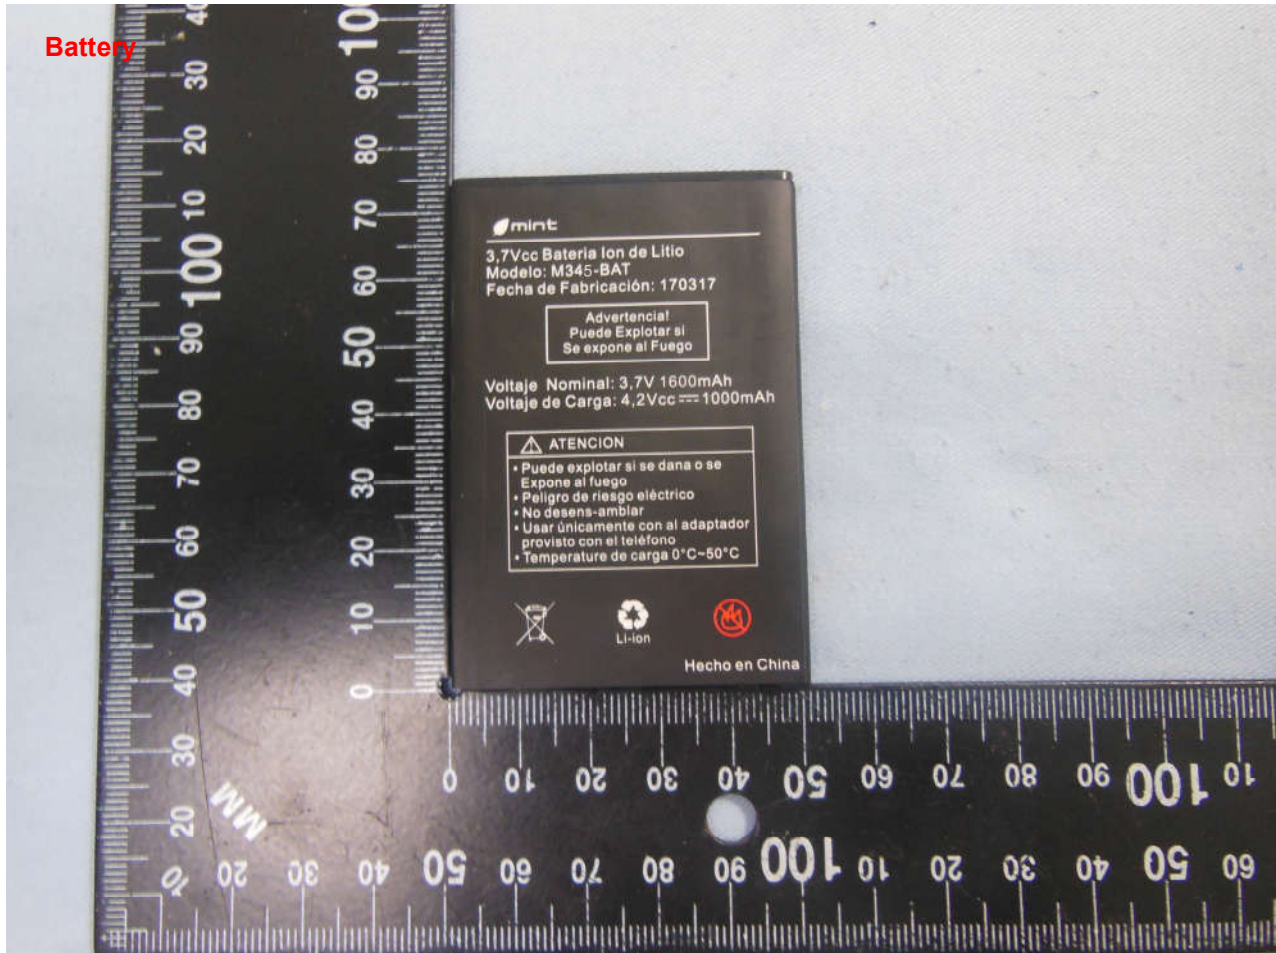

Brand Name: Mint; Model Name: M345, Mint M345; Marketing Name: Mint M345