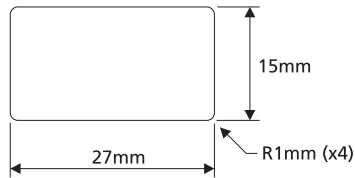

Model: 161301-CG
 Laptop Computer
 Input: 20V=3.25A MAX.
 Contains FCC ID: 2ALT9161301
 Made in China

Font: 方正悠黑, 4.5pt

■ BLACK
 □ WHITE

(尺寸圖)

Wistron Corporation

MODEL NO.: MARBLE UNIT : mm
 AGENCY LBL_WW
 PART NAME: (161301-CG) SCALE: 1 : 1
 A/W NO.: 440.0CE06.0041 SHEET 1 OF 1

REV	DESCRIPTION	SIGN DATE
-----	-------------	-----------

1. MATERIAL: 優韌商標紙+半透明PET25(N) NPL 7HL
2. ADHESIVE: 壓花膠
3. PRINTING COLOR: BACKGROUND----- WHITE
TEXT----- BLACK
4. DIMENSION TOLERANCE: +0/-0.2mm