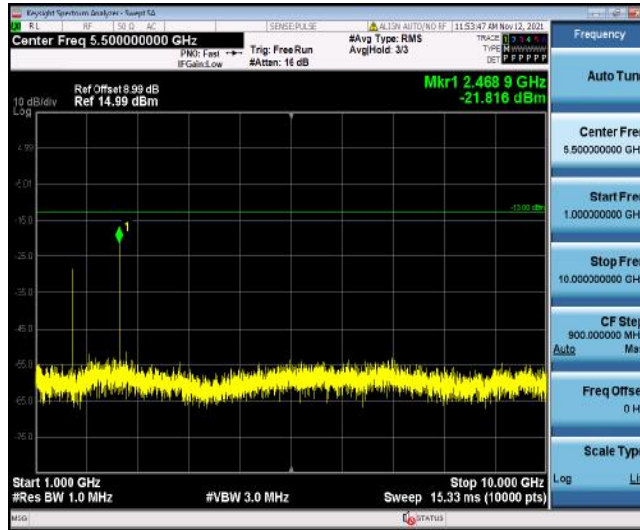

Band26-1.4MHz-16QAM-26740-1RB#0-Range1:30~1000MHz

Band26-1.4MHz-16QAM-26740-1RB#0-Range2:1000~10000MHz

Band26-1.4MHz-16QAM-26783-1RB#0-Range1:30~1000MHz

Band26-1.4MHz-16QAM-26783-1RB#0-Range2:1000~10000MHz