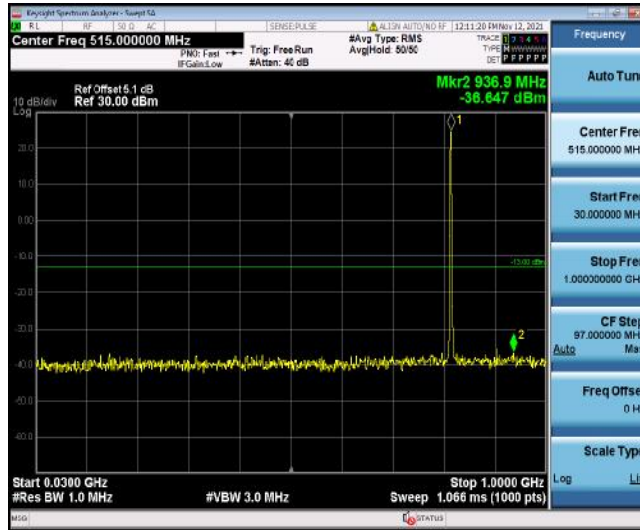

Band26-3MHz-QPSK-26740-1RB#0-Range1:30~1000MHz