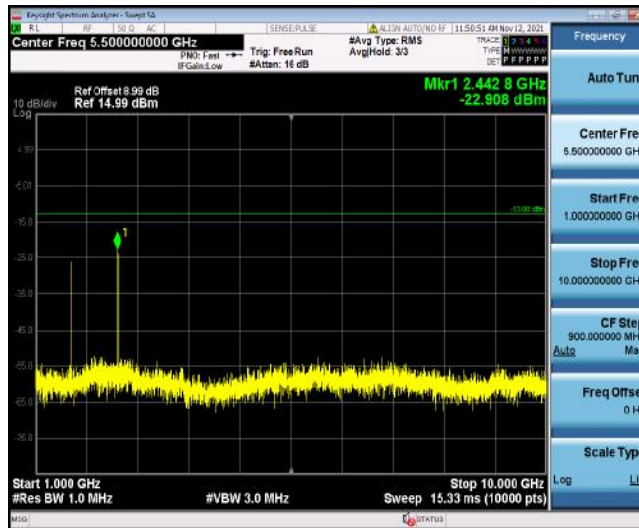

Band26-1.4MHz-QPSK-26697-1RB#0-Range2:1000~10000MHz