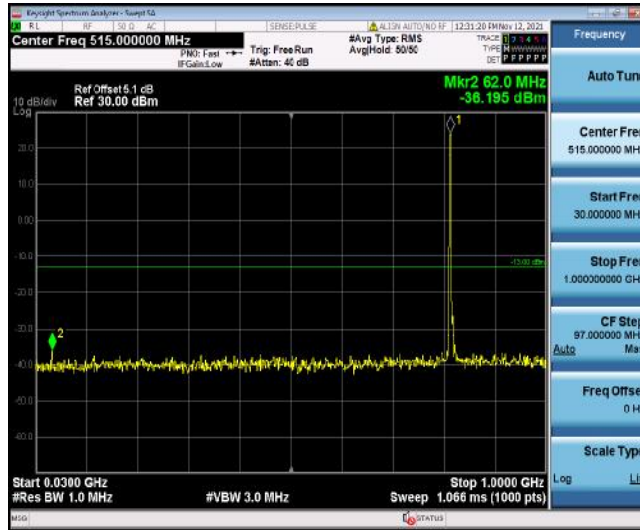

Band26-5MHz-16QAM-26740-1RB#0-Range1:30~1000MHz