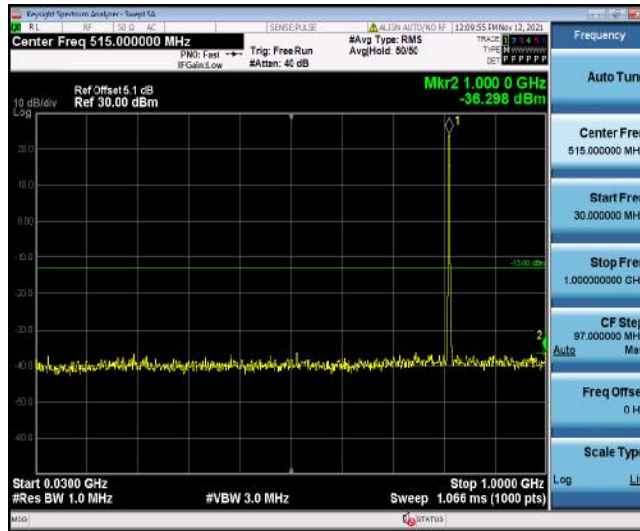

Band26-3MHz-QPSK-26705-1RB#0-Range1:30~1000MHz