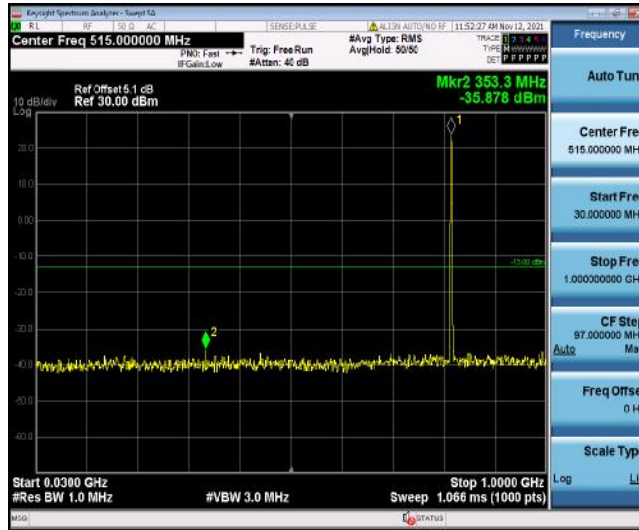

Band26-1.4MHz-16QAM-26740-1RB#0-Range1:30~1000MHz