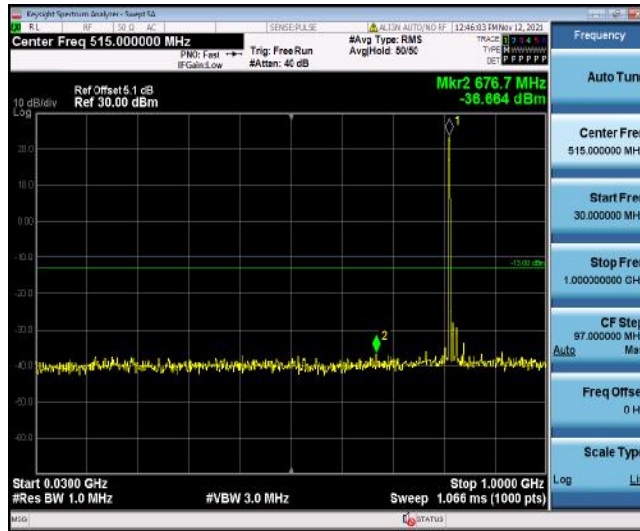

Band26-15MHz-16QAM-26765-1RB#0-Range1:30~1000MHz