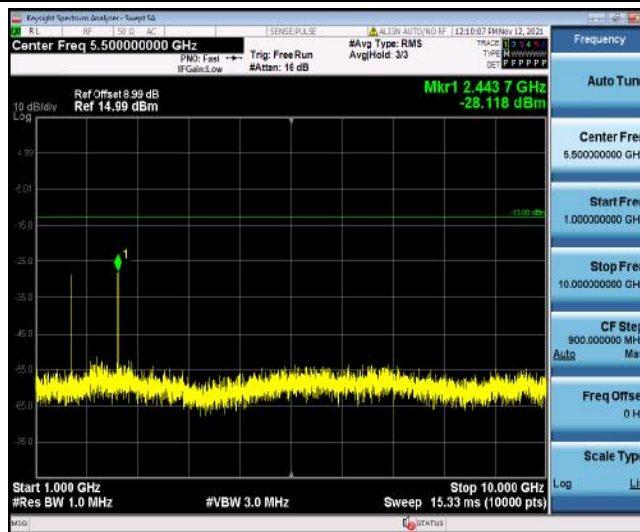

Band26-3MHz-QPSK-26705-1RB#0-Range2:1000~10000MHz